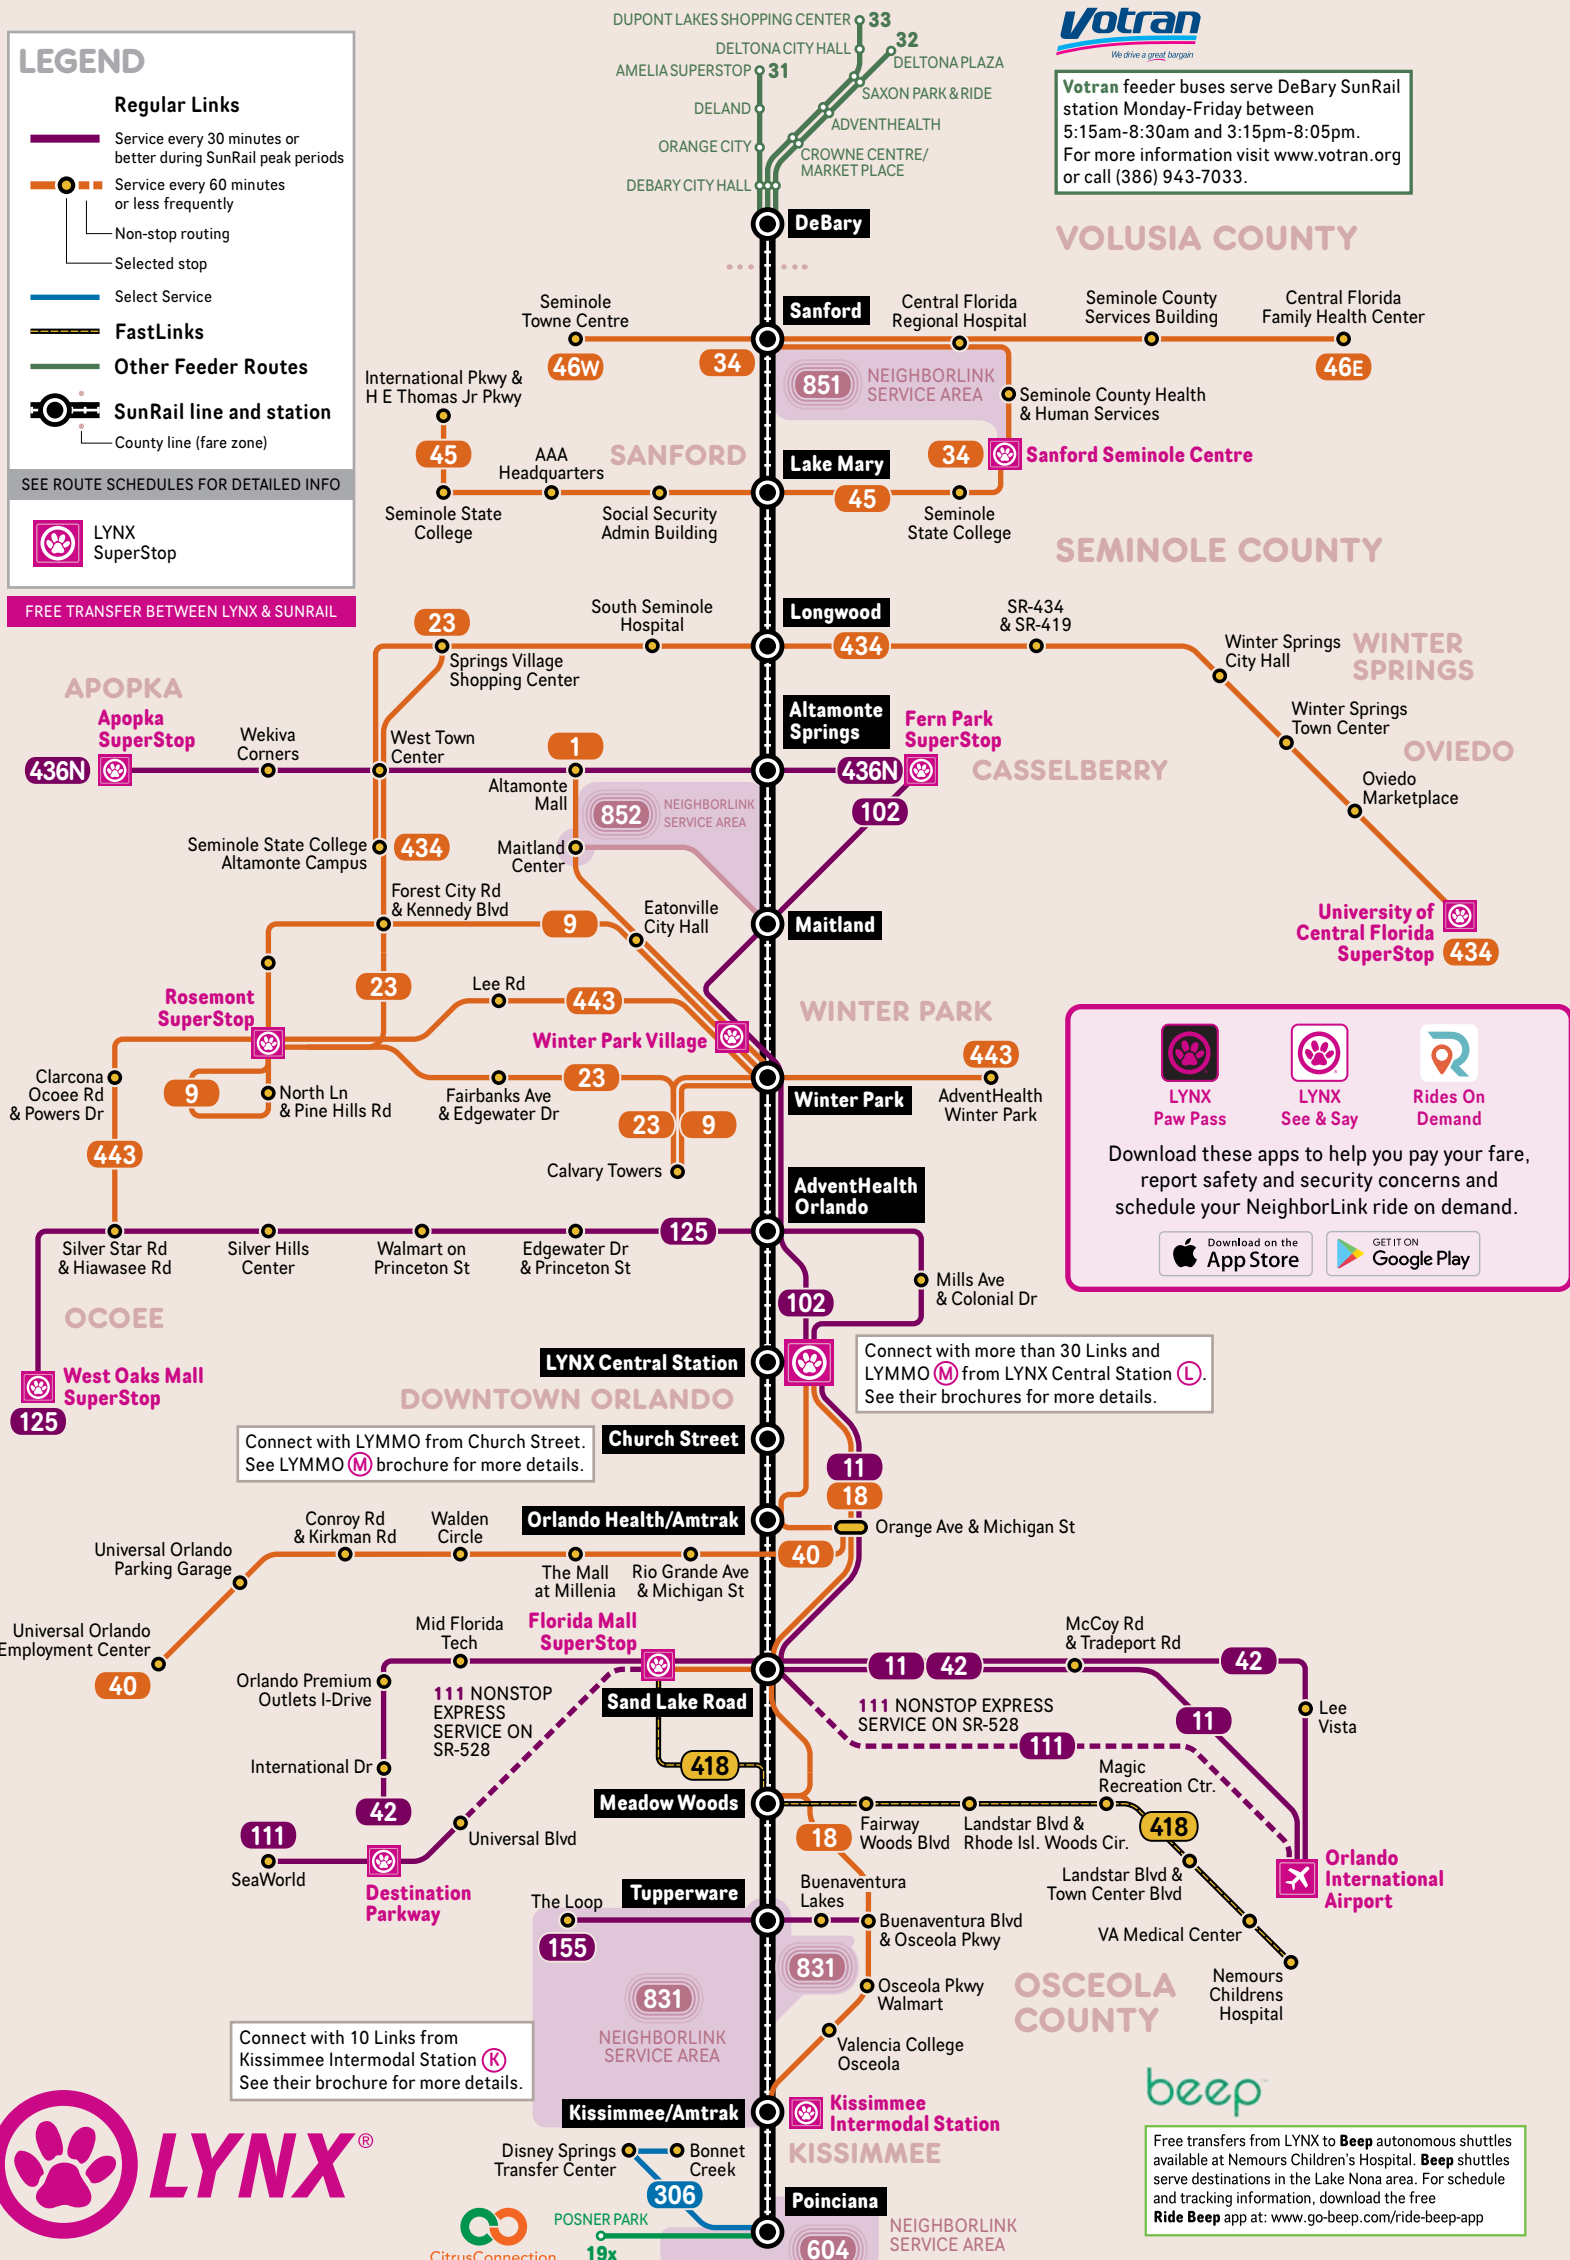

SUNRAIL CONNECTIONS

Schematic Map
Not to Scale