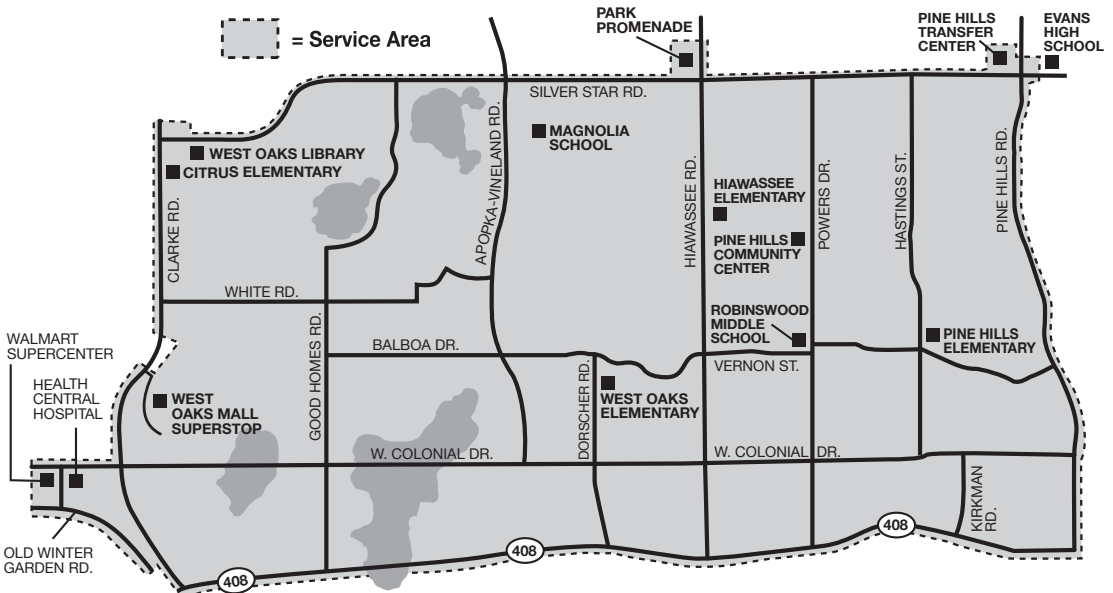

NEIGHBORLINK 813

Pine Hills

Monday–Saturday service
No Sunday/Holiday service

SERVING:

- West Oaks Mall SuperStop
- (Connect to Links 54, 105, 125, 705 & NeighborLink 811)
- Park Promenade
- Evans High School
- Health Central Hospital
- Walmart Supercenter
- Pine Hills Transfer Center

NeighborLink 813 is based out of the West Oaks Mall. The service includes the community of Pine Hills.

Passengers can book their ride using the Rides On Demand App or by calling **407-244-0808.**

Scheduled pick ups/drop offs between :30 - :35 & :20 - :25 every hour.

MONDAY-FRIDAY

CONNECTION AT WEST OAKS MALL

NEIGHBORLINK
ARRIVES

6:00
7:20
8:20
9:20
10:20
11:20
12:20
1:20
2:25
3:25
4:25
5:25
6:25
7:25

NEIGHBORLINK
DEPARTS

6:30
7:30
8:30
9:30
10:30
11:30
12:30
1:35
2:35
3:35
4:35
5:35
6:35
7:35

P.M. TIMES ARE SHOWN IN BOLD

SATURDAY

CONNECTION AT WEST OAKS MALL

NEIGHBORLINK
ARRIVES

6:00
7:20
8:20
9:20
10:20
11:20
12:20
1:20
2:20
3:20
4:20
5:20
6:20
7:20

NEIGHBORLINK
DEPARTS

6:30
7:30
8:30
9:30
10:30
11:30
12:30
1:30
2:30
3:30
4:30
5:30
6:30
7:30

P.M. TIMES ARE SHOWN IN BOLD