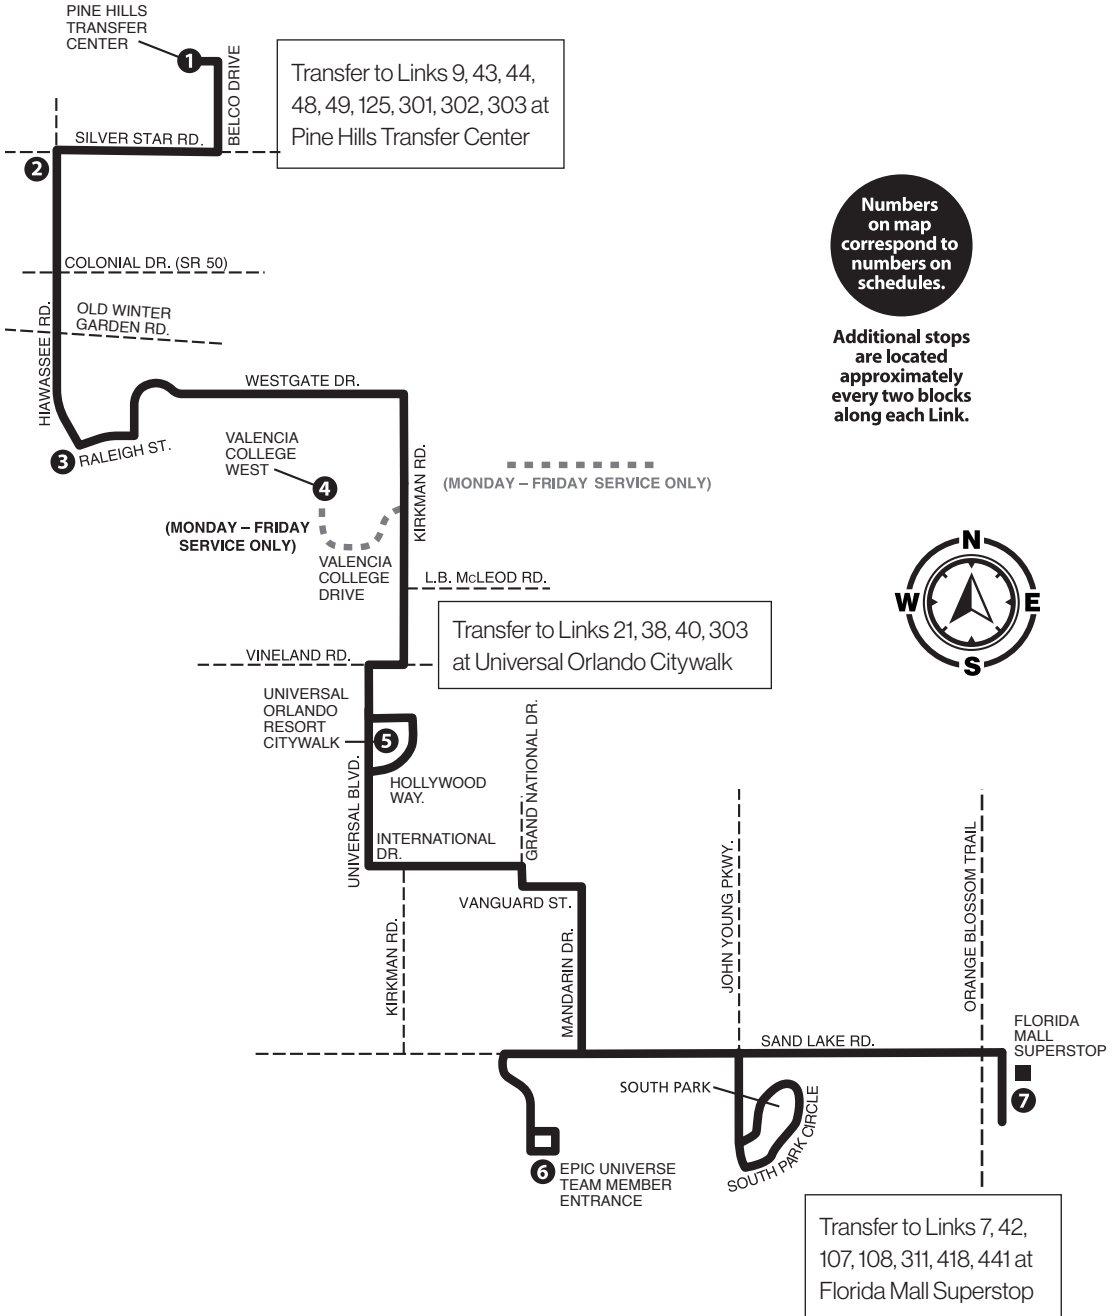

LINK 37

Pine Hills/Kirkman Rd./Florida Mall

Monday–Sunday
& Holiday service

- **SERVING:**
- Pine Hills Transfer Center
- S. Hiwassee Road
- MetroWest
- Kirkman Road
- Valencia College West Campus

- Universal Orlando Resort
- Tangelo Park
- South Park (Walmart)
- Florida Mall SuperStop
- Epic Universe Team Member Entrance

Numbers on map correspond to numbers on schedules.

Additional stops are located approximately every two blocks along each Link.