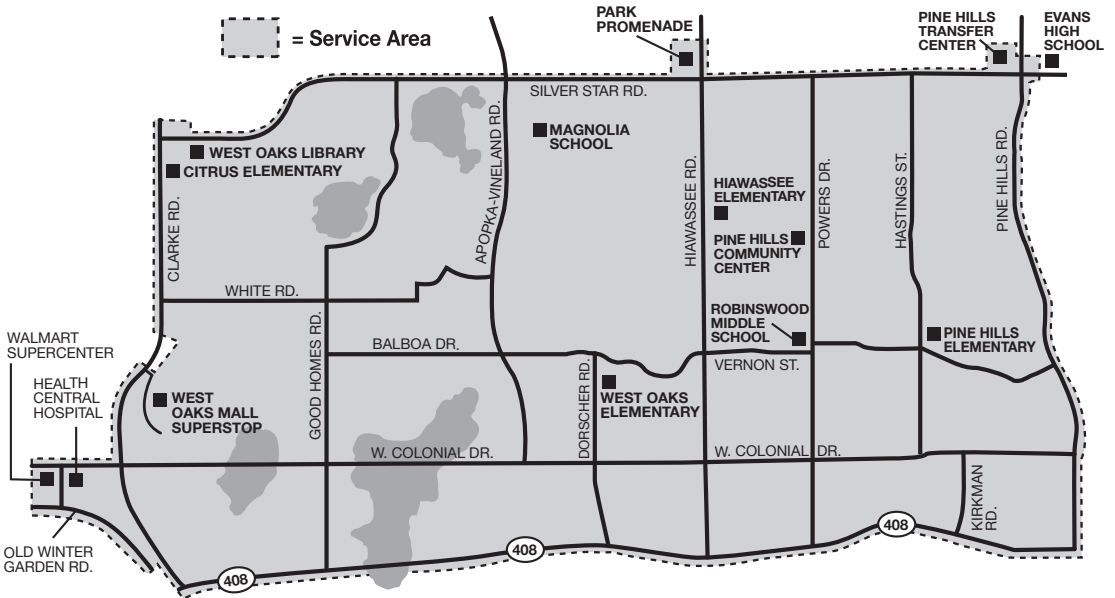

NEIGHBORLINK

813

Pine Hills

Monday–Saturday service
No Sunday/Holiday service

SERVING:

- West Oaks Mall SuperStop
- Health Central Hospital
- (Connect to Links 54, 105, 125, 705
- Walmart Supercenter
- & NeighborLink 811)
- Pine Hills Transfer Center
- Park Promenade
- Evans High School

Monday - Friday
Service hours are

5:30a.m. - 8:25p.m.

Saturday

Service hours are

5:30a.m. - 8:20p.m.

**Passengers can book their ride
using the Ride Freebee App
or by calling 407-244-0808.**

Effective May 26, 2026