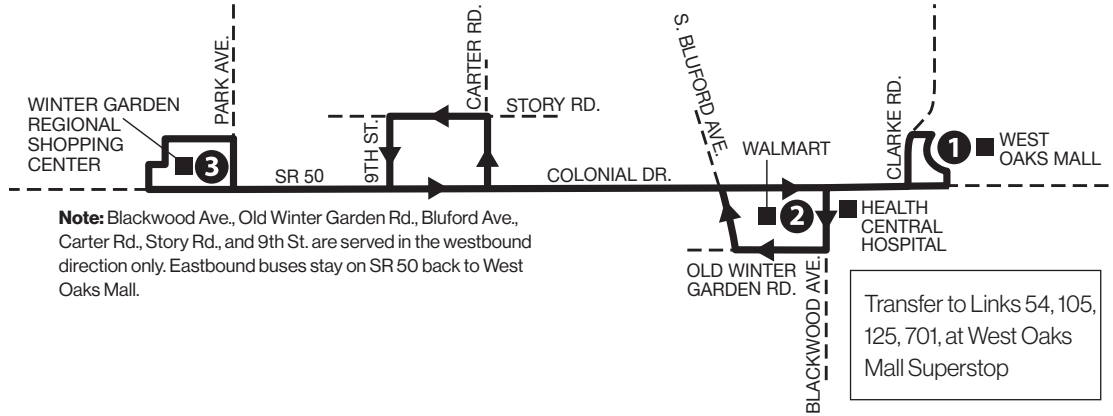

LINK 705

West Colonial Drive/ Winter Garden Circulator

Monday–Saturday service
No Sunday/Holiday service

- **SERVING:**
- West Oaks Mall
- Winter Garden
- Health Central Hospital
- LakeXpress Route 50
- Winter Garden Regional Shopping Center
- Center

Neighborlink 811
Neighborlink 812
Neighborlink 813

Transfer to Links 54, 105, 125, 701, at West Oaks Mall Superstop

MONDAY-FRIDAY

WEST OAKS MALL TO WINTER GARDEN REGIONAL SHOPPING CENTER

1	2	3	1
5:05	5:09	5:23	5:40
5:35	5:39	5:53	6:10
6:05	6:09	6:26	6:45
6:35	6:39	6:56	7:15
7:05	7:09	7:25	7:44
7:35	7:39	7:55	8:14
8:05	8:10	8:30	8:50
9:05	9:10	9:30	9:51
10:05	10:10	10:28	10:49
11:05	11:10	11:27	11:48
12:00	12:05	12:22	12:43
1:00	1:05	1:22	1:45
2:00	2:06	2:24	2:47
3:00	3:06	3:26	3:49
4:00	4:06	4:26	4:49
5:00	5:06	5:30	5:53
6:00	6:05	6:29	6:48
7:00	7:05	7:22	7:41
7:55	8:00	8:17	8:34
8:55	9:00	9:17	9:34

P.M. TIMES ARE SHOWN IN BOLD

SATURDAY

WEST OAKS MALL TO WINTER GARDEN REGIONAL SHOPPING CENTER

1	2	3	1
6:00	6:06	6:22	6:41
7:00	7:06	7:23	7:43
8:00	8:06	8:24	8:44
9:00	9:06	9:24	9:45
10:00	10:06	10:24	10:45
11:00	11:06	11:24	11:47
12:00	12:06	12:24	12:47
1:00	1:06	1:24	1:48
2:00	2:06	2:24	2:48
3:00	3:06	3:24	3:48
4:00	4:06	4:24	4:48
5:00	5:06	5:23	5:46
6:00	6:06	6:22	6:45
7:00	7:06	7:21	7:41
8:00	8:05	8:20	8:40
9:00	9:05	9:20	9:39

P.M. TIMES ARE SHOWN IN BOLD

Numbers on map correspond to numbers on schedules.

Additional stops are located approximately every two blocks along each Link.