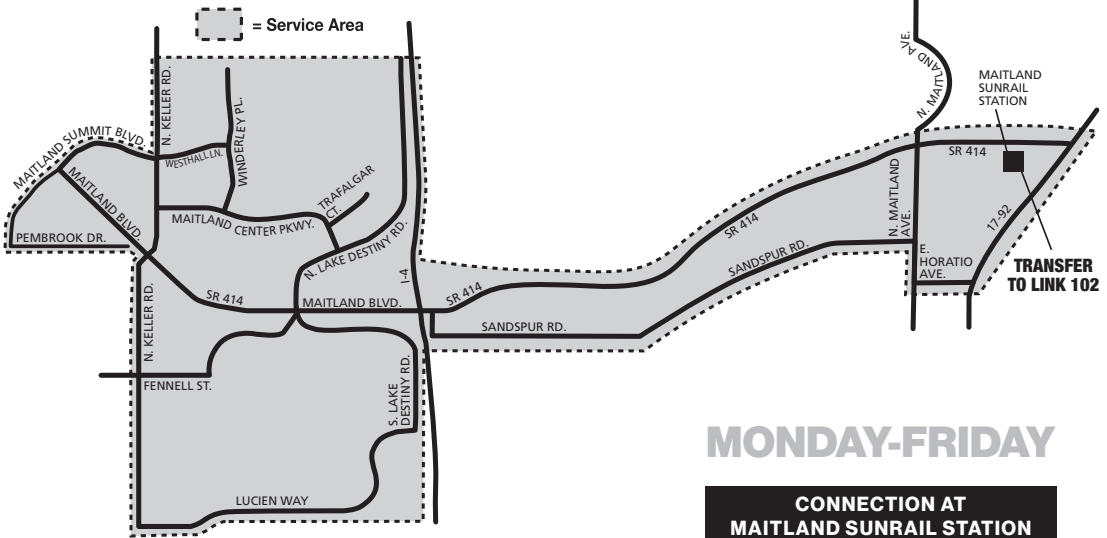

SERVING:

- Maitland SunRail Station
- Maitland Center

Passengers can book their ride using the Rides On Demand App or by calling 407-244-0808.

MONDAY-FRIDAY

CONNECTION AT MAITLAND SUNRAIL STATION

Morning service will begin from the Maitland SunRail Station at 6:35 A.M. and will continue until all passengers have been dropped off at the Maitland Center from the 6:35 A.M. and 8:35 A.M. departures.