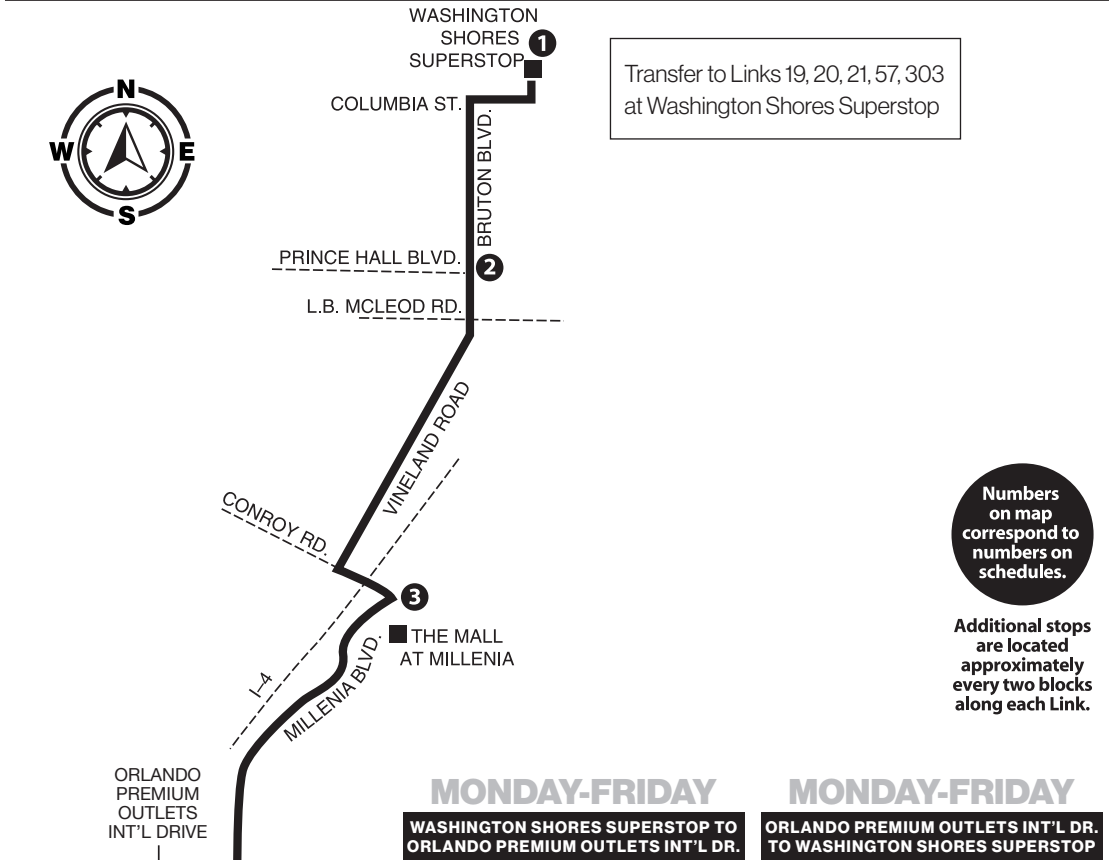

P.M. TIMES ARE SHOWN IN BOLD

LINK 24

Millenia Blvd./Vineland Rd.

Monday–Sunday
& Holiday service

SERVING:

- Washington Shores SuperStop
- Bruton Boulevard
- Vineland Road
- The Mall at Millenia
- Orlando Premium Outlets Int'l Dr.