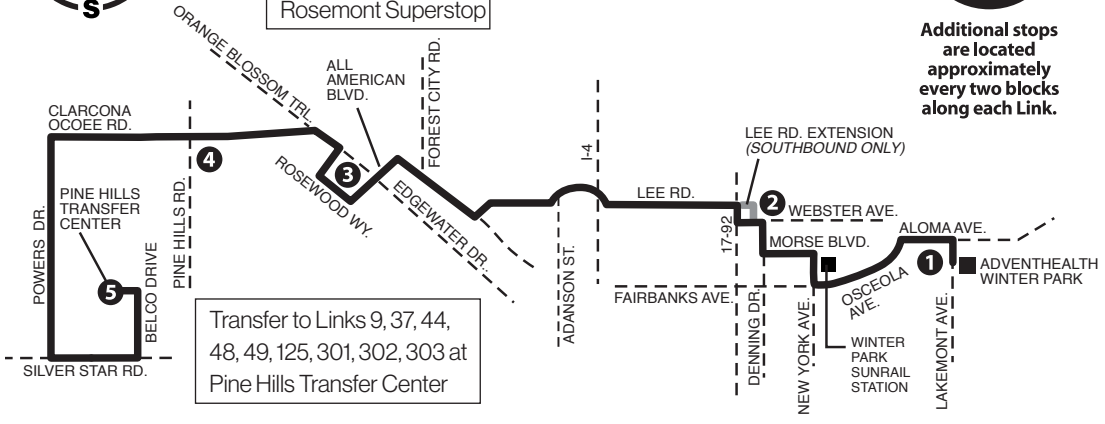

Numbers on map correspond to numbers on schedules.

Additional stops are located approximately every two blocks along each Link.

MONDAY-FRIDAY

ALOMA AVENUE TO PINE HILLS TRANSFER CENTER

1	2	3	3	4	5
ALOMA AVE. & LAKEMONT AVE.	WEBSTER AVE. & DENNING DR.	ROSEMONT SUPERSTOP (ARRIVE)	ROSEMONT SUPERSTOP (DEPART)	CLARCONA OCOEE RD. & PINE HILLS RD.	PINE HILLS TRANSFER CENTER
			6:20	6:25	6:39
6:35	6:47	7:08	7:08	7:16	7:30
7:30	7:45	8:06	8:06	8:14	8:30
8:30	8:45	9:09	9:09	9:16	9:32
9:30	9:45	10:05	10:05	10:12	10:25
10:30	10:44	11:06	11:06	11:12	11:25
11:30	11:44	12:05	12:05	12:11	12:24
12:30	12:44	1:05	1:05	1:12	1:27
1:30	1:44	2:07	2:07	2:14	2:30
2:30	2:44	3:11	3:11	3:18	3:34
3:30	3:44	4:11	4:11	4:19	4:36
4:30	4:45	5:12	5:12	5:20	5:37
5:30	5:45	6:12	6:12	6:20	6:37
6:30	6:43	7:04	7:04	7:10	7:25
7:25	7:38	7:56	7:56	8:02	8:14
8:25	8:36	8:54	8:54	9:00	9:12