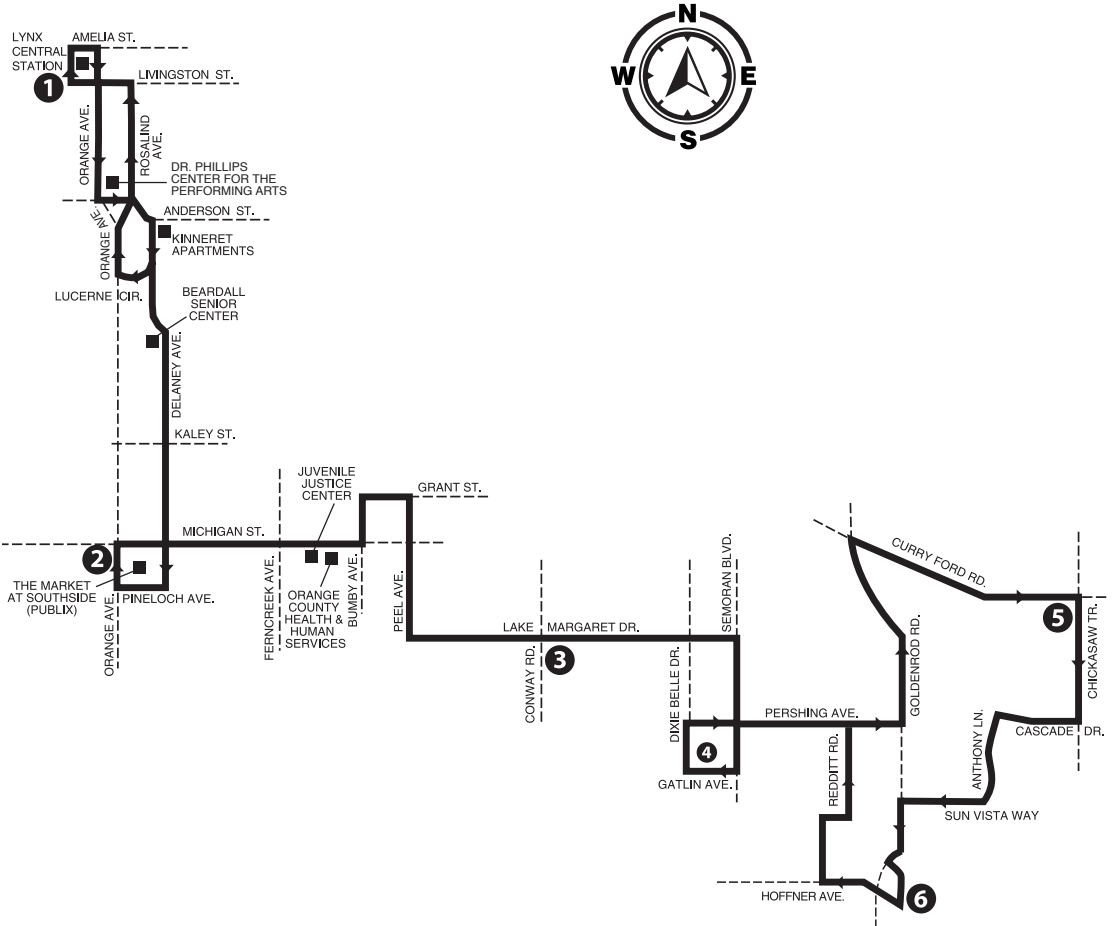

LINK 3

Lake Margaret Drive

Monday–Sunday
& Holiday Service

SERVING:

LYNX Central Station
Delaney Ave.
Kinneret Apts.
Beardall Senior Center
The Market at Southside
E. Michigan St.

Dr. Phillips Center for the
Performing Arts
Juvenile Justice Center
Orange County Health
& Human Services
East Orlando Estates
Charlin Park

**Numbers
on map
correspond to
numbers on
schedules.**

**Additional stops
are located
approximately
every two blocks
along each Link.**