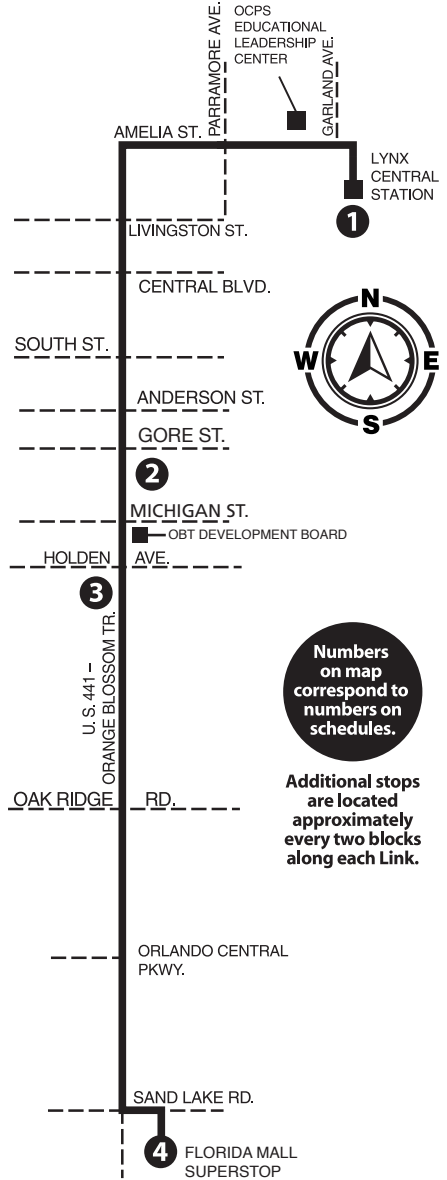

P.M. TIMES ARE SHOWN IN BOLD

SATURDAY

FLORIDA MALL SUPERSTOP TO LYNX CENTRAL STATION

FLORIDA MALL SUPERSTOP	O.B.T. & HOLDEN AVE.	O.B.T. & GORE ST.	LYNX CENTRAL STATION
4	3	2	1
5:00	5:15	5:23	5:33
5:30	5:45	5:53	6:03
6:00	6:15	6:23	6:33
6:30	6:45	6:53	7:03
7:00	7:15	7:23	7:33
7:30	7:45	7:53	8:03
8:00	8:18	8:26	8:37
8:30	8:48	8:56	9:07
9:00	9:18	9:26	9:37
9:30	9:48	9:56	10:07
9:55	10:13	10:21	10:32
10:25	10:43	10:51	11:02
10:55	11:17	11:26	11:38
11:25	11:47	11:56	12:08
11:55	12:17	12:26	12:38
12:25	12:47	12:56	1:08
12:55	1:17	1:26	1:38
1:25	1:47	1:56	2:08
1:55	2:17	2:26	2:38
2:25	2:47	2:56	3:08
2:55	3:17	3:26	3:38
3:25	3:47	3:56	4:08
3:55	4:17	4:26	4:38
4:25	4:47	4:56	5:08
4:55	5:17	5:26	5:38
5:25	5:47	5:56	6:08
5:55	6:17	6:26	6:38
6:25	6:47	6:56	7:08
6:55	7:17	7:26	7:38
7:25	7:43	7:51	8:02
8:00	8:18	8:26	8:37
8:30	8:48	8:56	9:07
9:00	9:18	9:26	9:37
9:30	9:44	9:51	10:00
10:00	10:14	10:21	10:30
10:30	10:44	10:51	11:00
11:00	11:14	11:21	11:30
12:00	12:14	12:21	12:30

P.M. TIMES ARE SHOWN IN BOLD

Numbers on map correspond to numbers on schedules.

Additional stops are located approximately every two blocks along each Link.

Transfer to Links 7, 37, 42, 108, 311, 418, 441 at Florida Mall Superstop