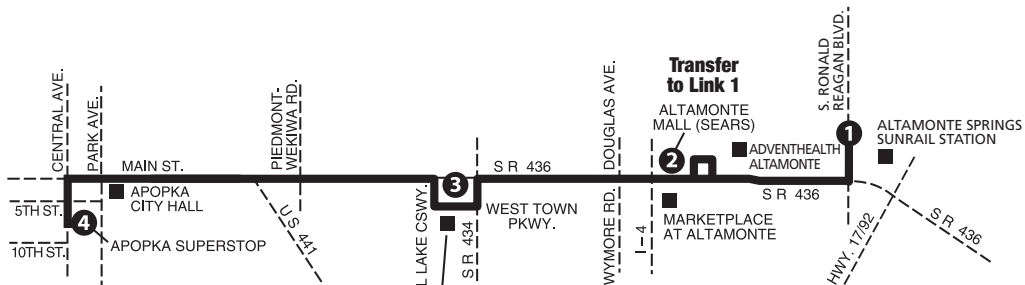

P.M. TIMES ARE SHOWN IN BOLD

MONDAY-FRIDAY

APOPKA SUPERSTOP TO ALTAMONTE SPRINGS SUNRAIL

APOPKA SUPERSTOP	WEST TOWN PKWY. & SR 434	ALTAMONTE MALL	ALTAMONTE SPRINGS SUNRAIL
4	3	2	1
4:30	4:46	5:00	5:08
5:00	5:16	5:30	5:38
5:35	5:53	6:09	6:19
6:05	6:24	6:41	6:52
6:30	6:49	7:06	7:17
7:00	7:19	7:36	7:47
7:30	7:50	8:07	8:18
8:00	8:20	8:37	8:48
8:25	8:45	9:02	9:13
8:55	9:15	9:32	9:43
9:25	9:45	10:03	10:15
9:55	10:15	10:32	10:44
10:25	10:45	11:02	11:14
10:55	11:15	11:33	11:45
11:25	11:45	12:03	12:15
11:55	12:15	12:33	12:45
12:20	12:40	12:58	1:10
12:50	1:11	1:29	1:41
1:20	1:41	1:59	2:11
1:50	2:11	2:29	2:41
2:20	2:41	2:59	3:11
2:50	3:11	3:29	3:41
3:20	3:41	4:00	4:12
3:50	4:12	4:31	4:43
4:20	4:42	5:01	5:13
4:50	5:12	5:30	5:42
5:25	5:47	6:05	6:17
5:55	6:17	6:34	6:44
6:20	6:38	6:54	7:04
6:50	7:08	7:24	7:34
7:30	7:48	8:03	8:12
8:05	8:22	8:37	8:46
8:35	8:51	9:04	9:12
9:05	9:21	9:34	9:42
9:55	10:11	10:24	10:31

P.M. TIMES ARE SHOWN IN BOLD

Connections available to Link 23

Transfer to Links 102, 436S, and Scout at Altamonte Springs SunRail