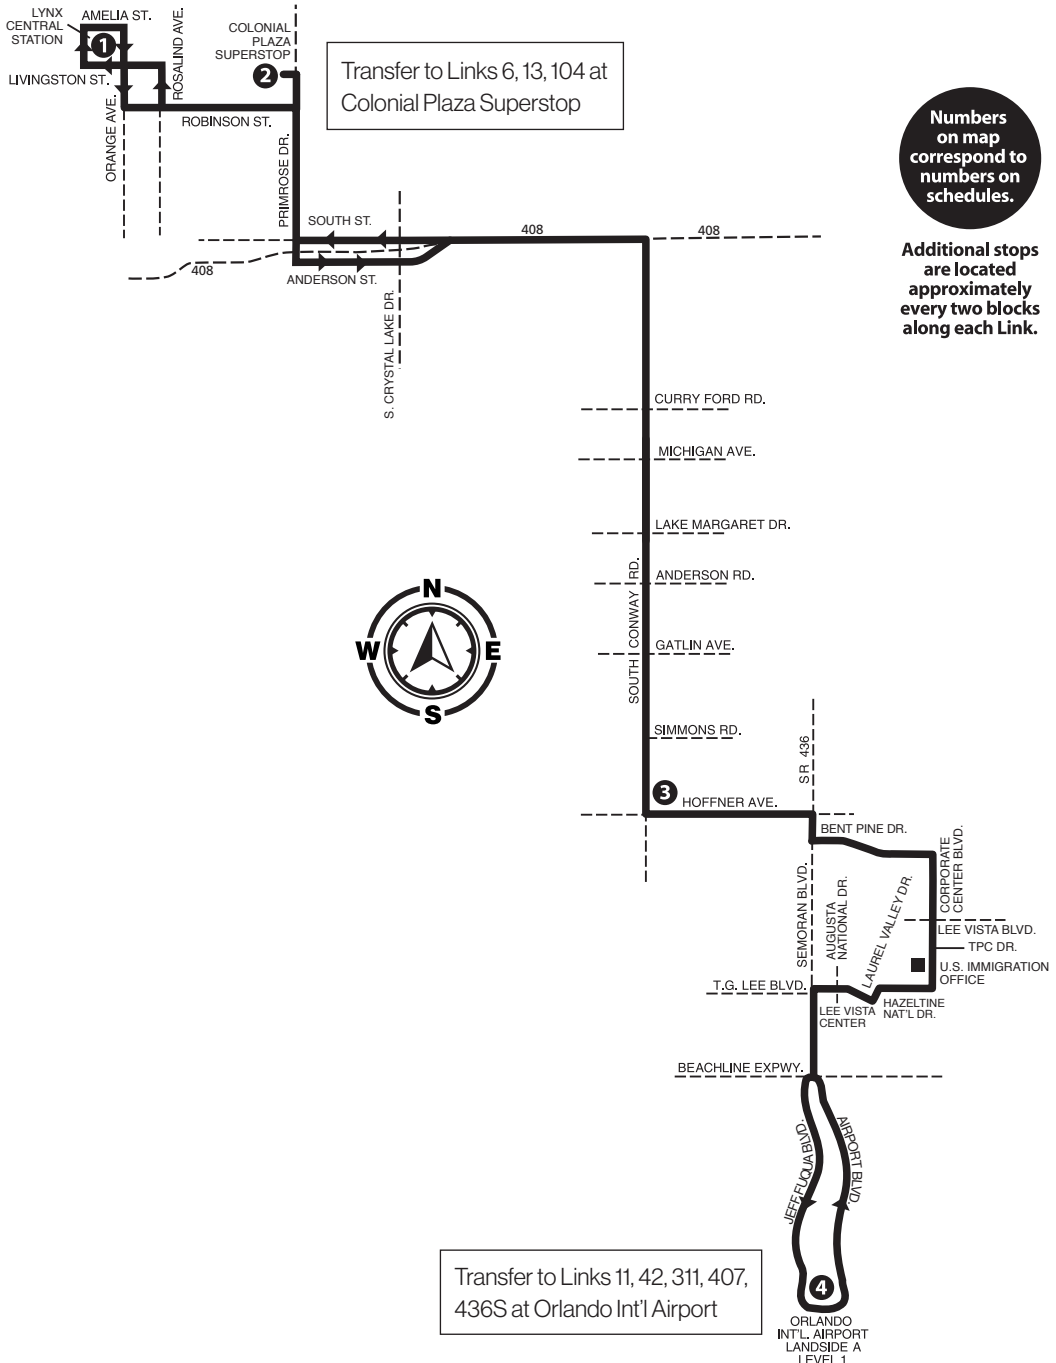

LINK 51 Conway Road

Monday–Sunday
& Holiday service

- **SERVING:**
- LYNX Central Station
- Lake Eola
- S. Conway Road
- U.S. Immigration Office

Orlando International Airport
Colonial Plaza SuperStop