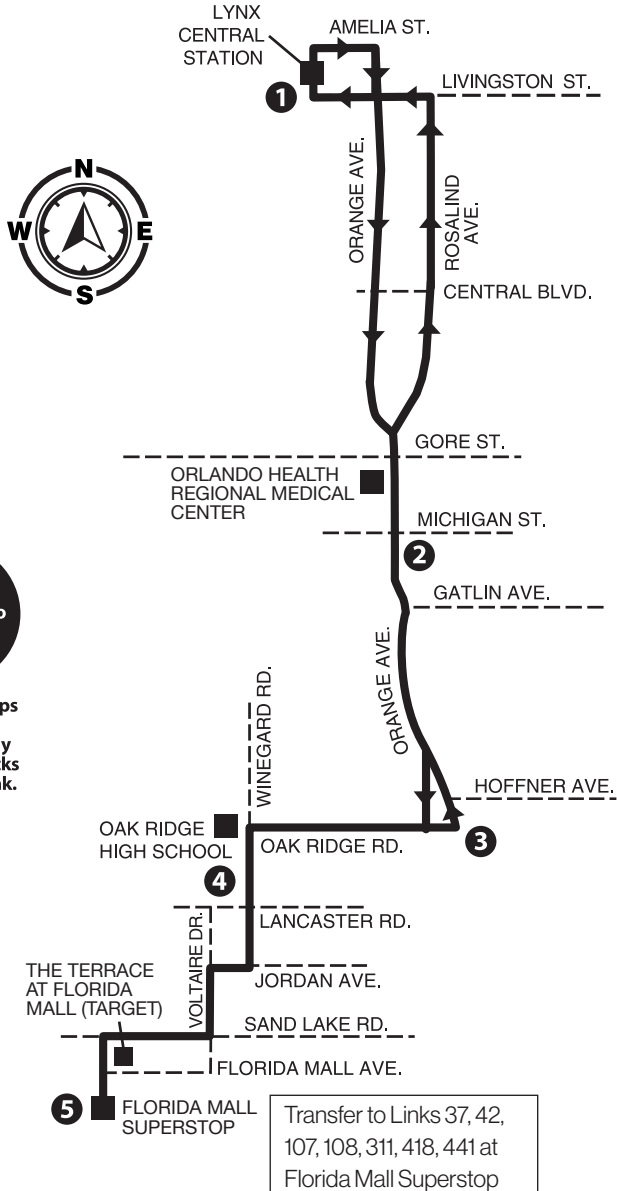

LINK 7

S. Orange Avenue/ Florida Mall

Monday–Sunday
& Holiday service

SERVING:

- LYNX Central Station
- Orlando Health Regional Medical Center
- Pine Castle
- Winegard Road

- Oak Ridge High School
- Sky Lake
- The Terrace at Florida Mall
- Florida Mall SuperStop