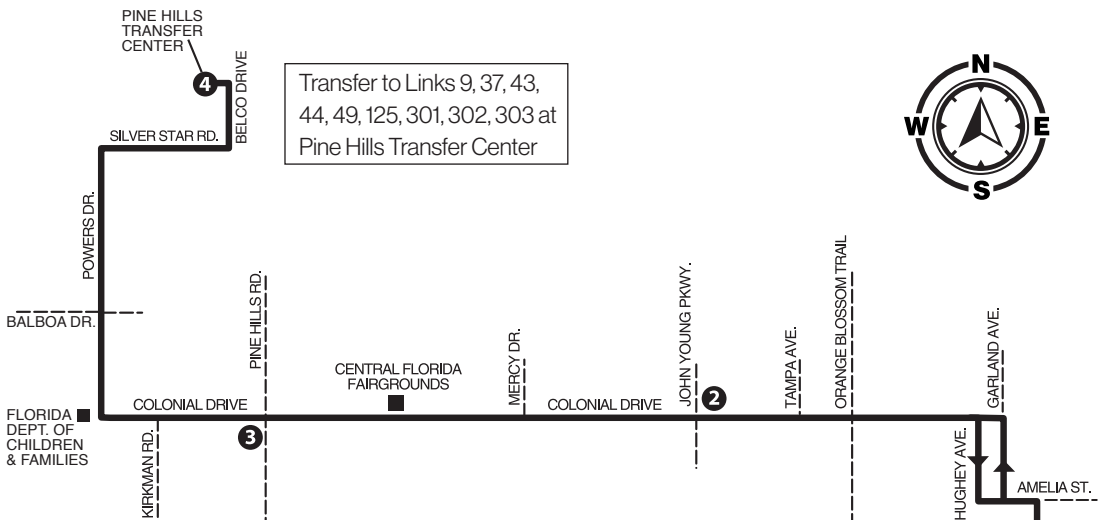

P.M. TIMES ARE SHOWN IN BOLD

LINK 48

W. Colonial Drive/ Powers Dr.

Monday–Sunday
& Holiday service

- **SERVING:**
- LYNX Central Station
- Central Florida Fairgrounds
- Florida Dept. of Children & Families
- Pine Hills Transfer Center