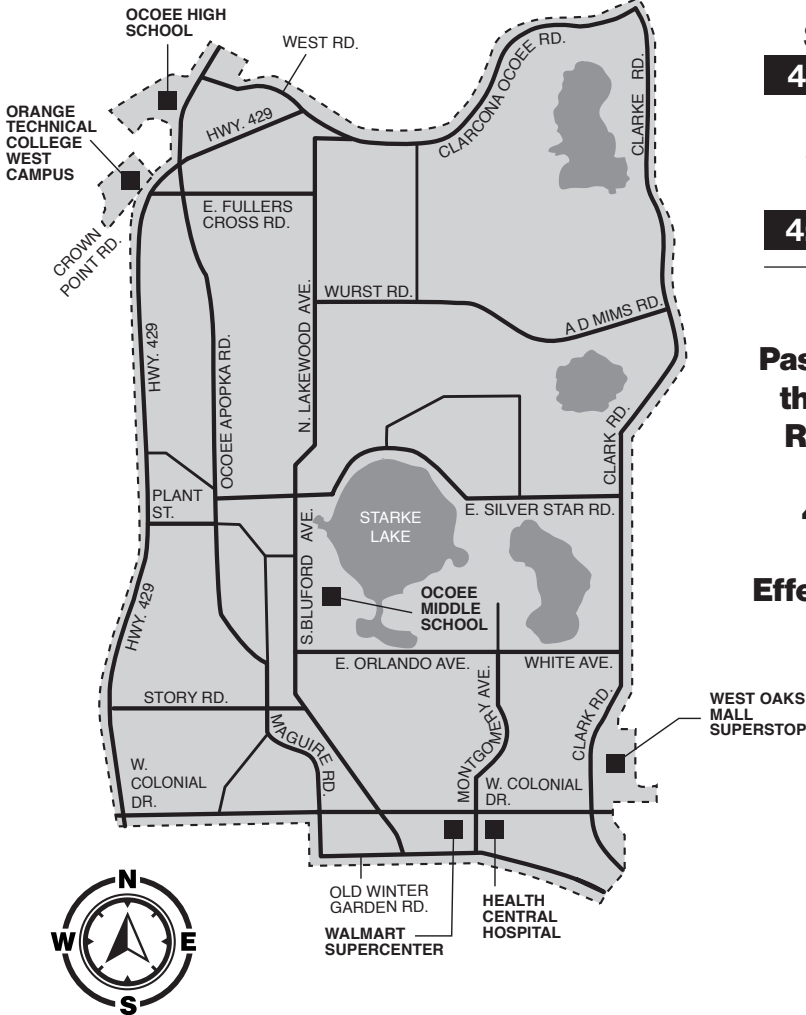

NEIGHBORLINK 811

Ocoee

Monday–Saturday service
No Sunday/Holiday service

SERVING:

- West Oaks Mall SuperStop
- (Connect to Links 54, 105, 125, 705 & NeighborLink 813)
- Health Central Hospital
- Walmart Supercenter
- Ocoee Middle School
- Ocoee High School
- Orange Technical College West Campus

SERVICE AREA

Monday - Friday
Service hours are

4:50a.m. - 9:25p.m.

Saturday Service
hours are

4:50a.m. - 8:00p.m.

**Passengers can book
their ride using the
Ride Freebee App
or by calling
407-244-0808.**

Effective May 11, 2026