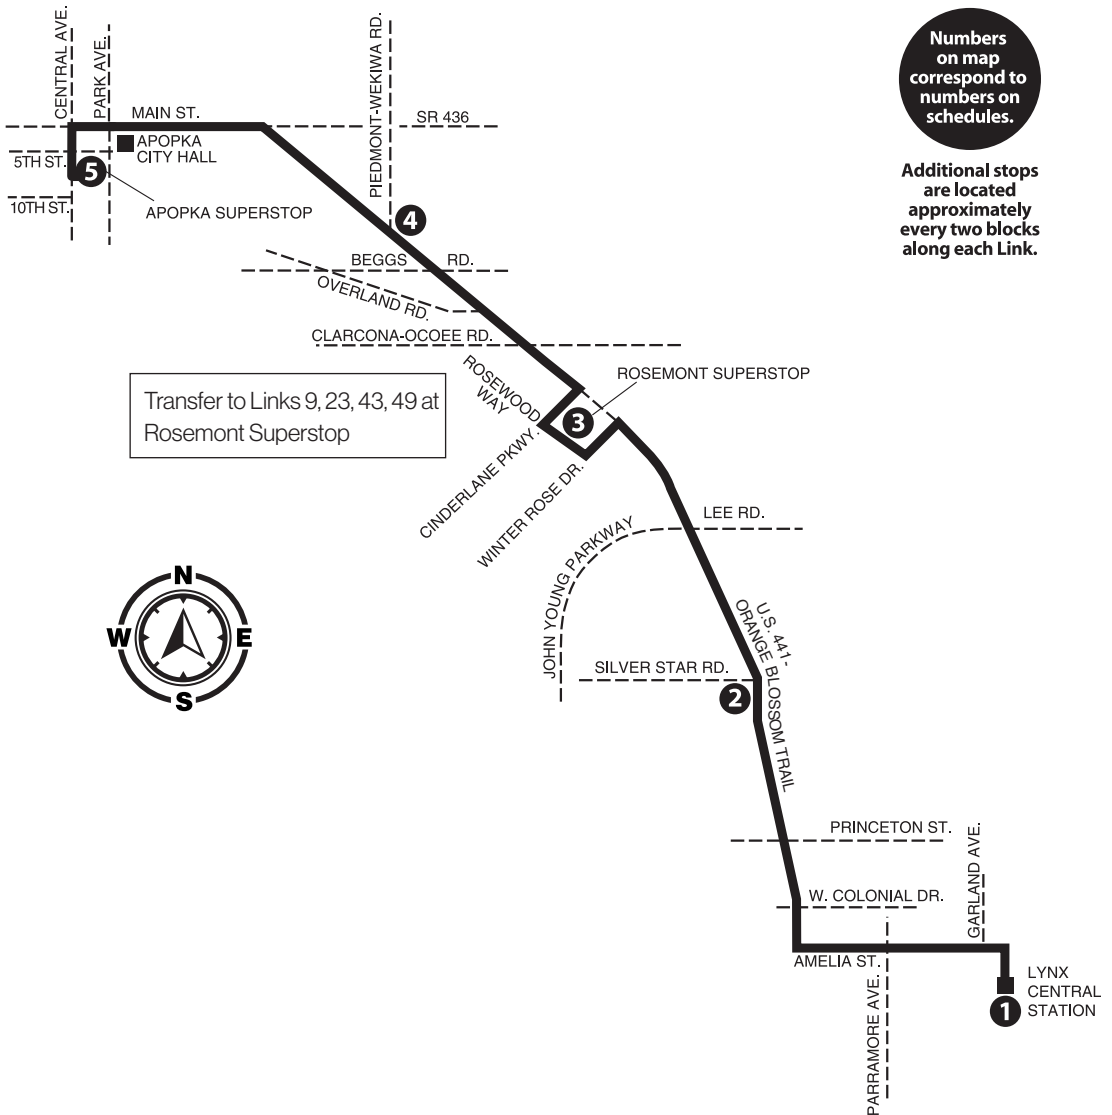

LINK 106

N. U.S. 441 (Orange Blossom Trail)/ Apopka

Monday–Sunday
& Holiday service

- **SERVING:**
- LYNX Central Station
- OCPS Educational Leadership Center
- Rosemont SuperStop

Lockhart
Apopka SuperStop

Transfer to Links 44, 405, 436N
at Apopka Superstop

Numbers on map correspond to numbers on schedules.

Additional stops are located approximately every two blocks along each Link.