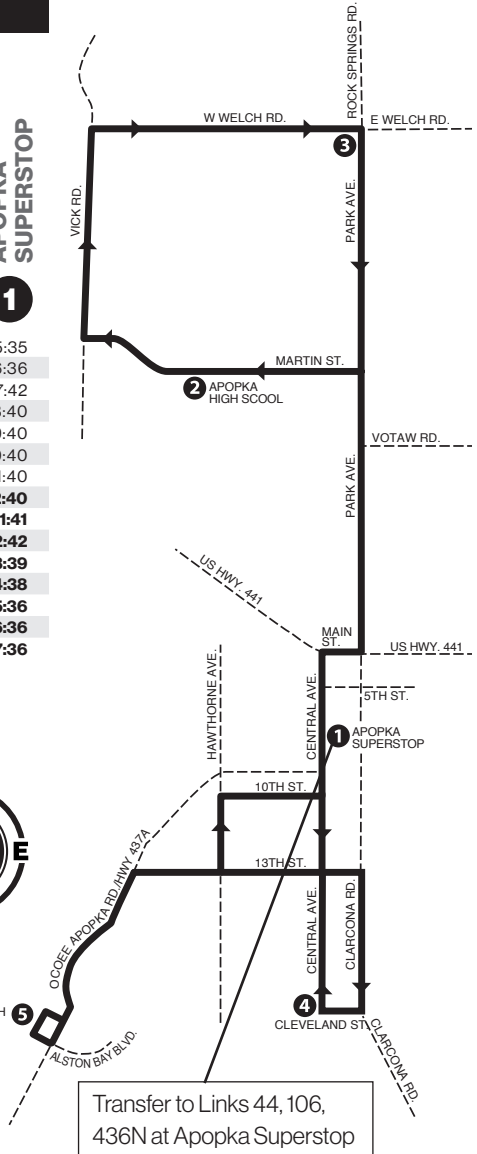

LINKS 405

Apopka Circulator

Monday–Sunday
& Holiday service

- **SERVING:**
- Apopka SuperStop
- Apopka High School
- Welch Rd./Rock Springs Rd.
- Central Ave./Cleveland St.
- AdventHealth Apopka

MONDAY-FRIDAY

APOPKA CIRCULATOR SOUTHBOUND

APOPKA SUPERSTOP	CENTRAL AVE. & CLEVELAND ST.	ADVENTHEALTH APOPKA	APOPKA SUPERSTOP
1	4	5	1
4:45	4:49	4:55	5:03
5:45	5:49	5:55	6:03
6:45	6:49	6:57	7:05
7:45	7:49	7:57	8:05
8:45	8:49	8:57	9:06
9:45	9:49	9:57	10:06
10:45	10:49	10:57	11:06
11:45	11:49	11:57	12:08
12:45	12:49	12:57	1:08
1:45	1:49	1:57	2:08
2:45	2:49	2:57	3:08
3:45	3:49	3:57	4:08
4:45	4:49	4:57	5:08
5:45	5:49	5:57	6:07
6:45	6:49	6:56	7:06
7:40	7:44	7:51	8:01
8:30	8:34	8:41	8:51
9:30	9:34	9:41	9:51
10:30	10:34	10:41	10:51

P.M. TIMES ARE SHOWN IN BOLD

Numbers on map correspond to numbers on schedules.

Additional stops are located approximately every two blocks along each Link.

MONDAY-FRIDAY

APOPKA CIRCULATOR NORTHBOUND

APOPKA SUPERSTOP	APOPKA HIGH SCHOOL	WELCH RD. & ROCK SPRINGS RD.	APOPKA SUPERSTOP
1	2	3	1
5:10	5:20	5:26	5:35
6:10	6:20	6:26	6:36
7:15	7:26	7:32	7:42
8:15	8:25	8:31	8:40
9:15	9:25	9:31	9:40
10:15	10:25	10:31	10:40
11:15	11:25	11:31	11:40
12:15	12:25	12:31	12:40
1:15	1:25	1:32	1:41
2:15	2:25	2:33	2:42
3:15	3:25	3:31	3:39
4:15	4:24	4:30	4:38
5:15	5:24	5:29	5:36
6:15	6:24	6:29	6:36
7:15	7:24	7:29	7:36

P.M. TIMES ARE SHOWN IN BOLD