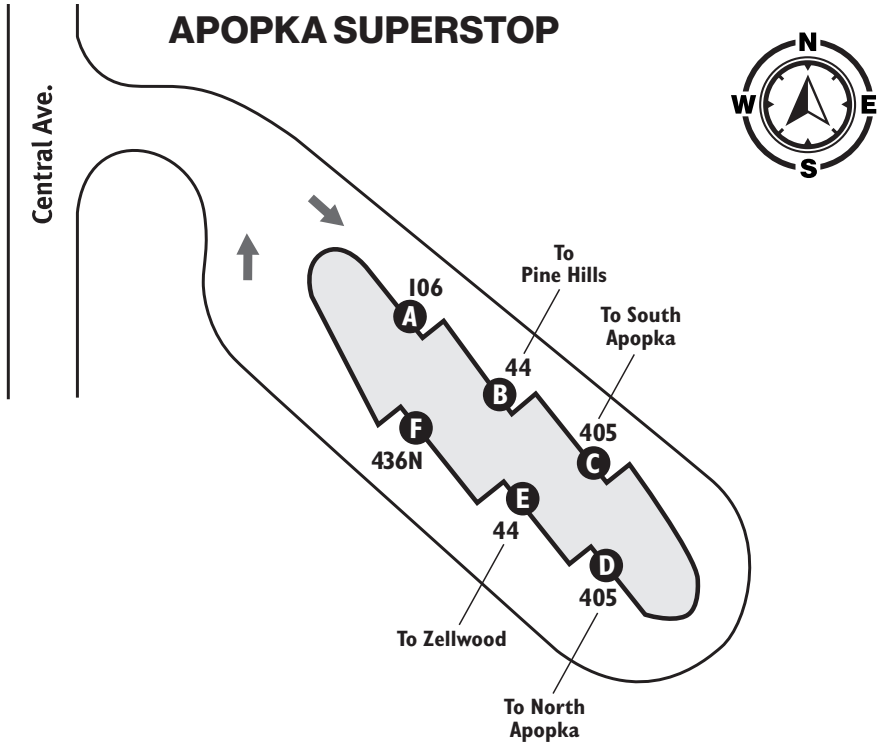

APOPKA SUPERSTOP