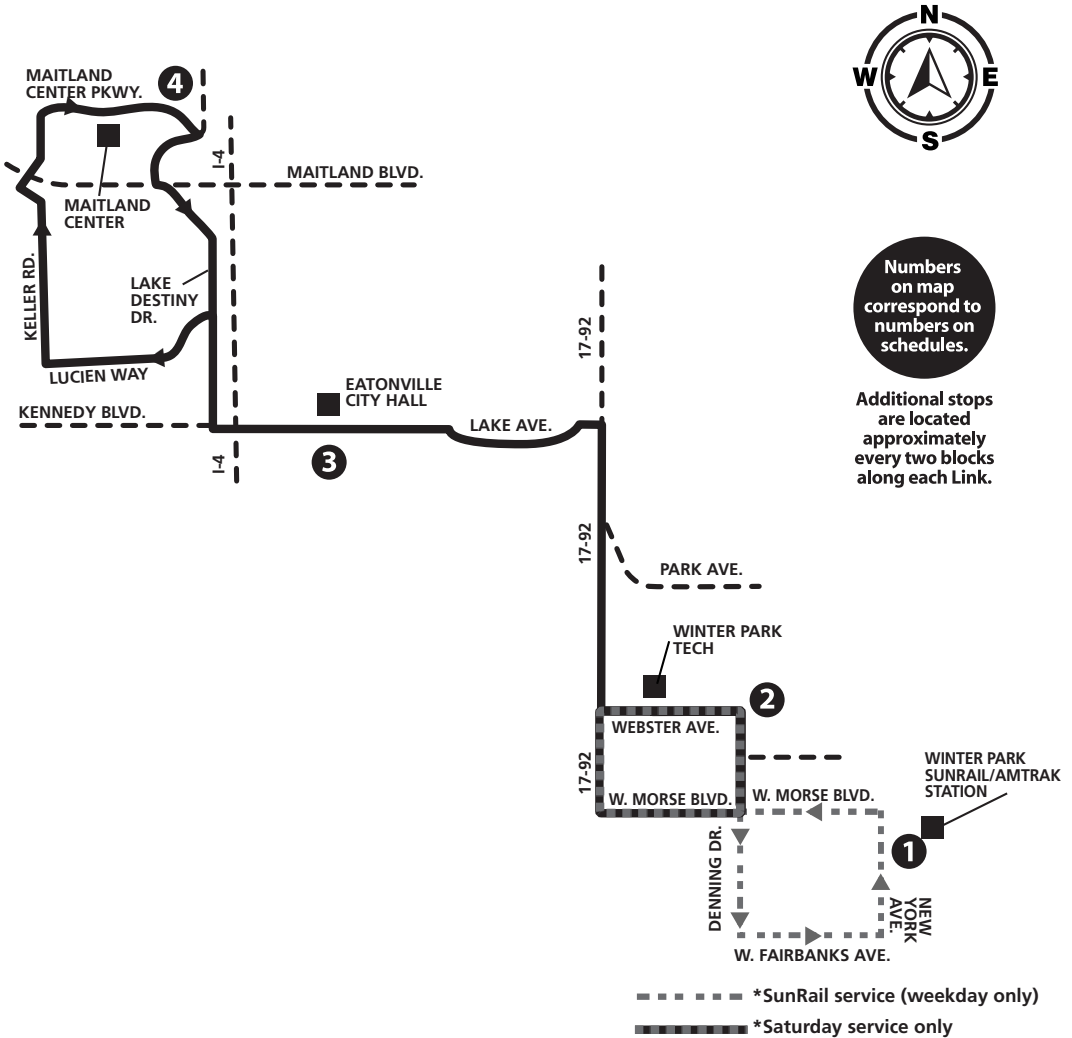

LINK 1

Winter Park/Eatonville/ Maitland

Monday–Saturday service
No Sunday/Holiday service

- **SERVING:**
- Winter Park Tech
- Eatonville
- Eatonville City Hall
- Maitland Center
- •
- •

Winter Park SunRail Station
Winter Park Amtrak