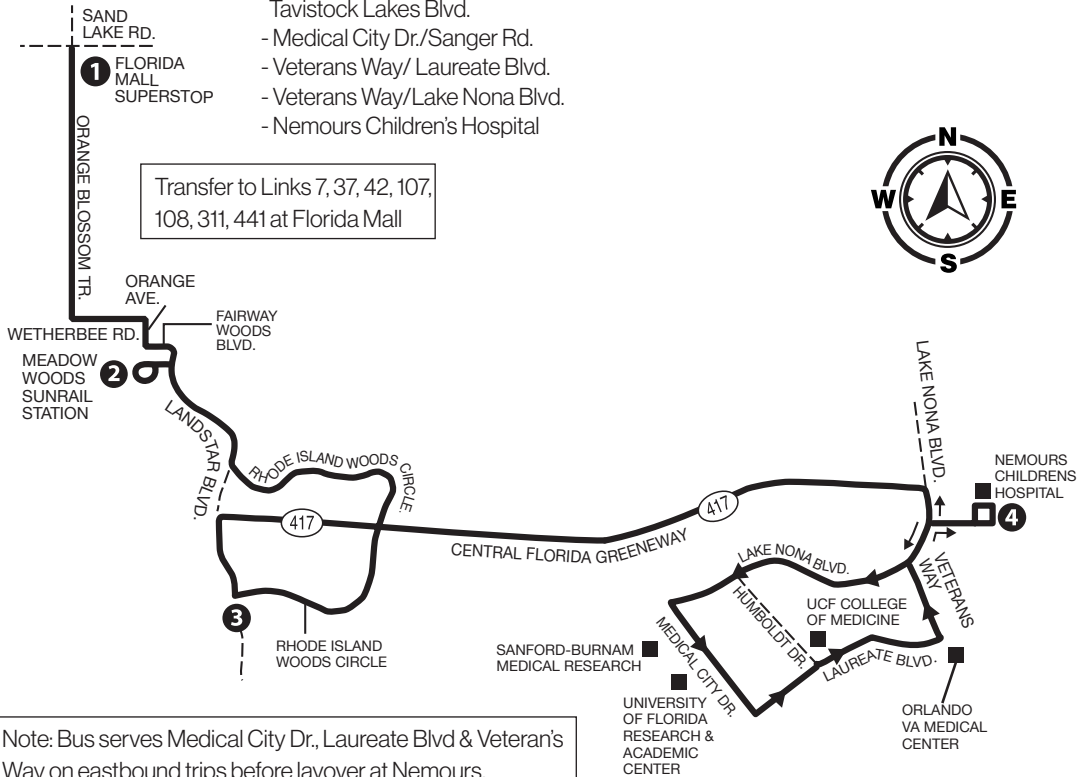

- UF Research & Academic Center
- UCF College of Medicine
- Nemours Children's Hospital
- Orlando VA Medical Center

Numbers on map correspond to numbers on schedules.

This route makes limited stops.

FASTLINK 418 EASTBOUND STOPS

- Florida Mall SuperStop
- O.B.T./Taft Vinland Rd.
- O.B.T./Central Florida Pkwy.
- O.B.T./Heritage Village Lane
- W. Wetherbee Rd./O.B.T.
- W. Wetherbee Rd./Braxted Dr.
- W. Wetherbee Rd./Bisted Dr.
- Meadow Woods SunRail Station
- Landstar Blvd./Kentucky Woods Ln.
- Rhode Island Woods Cir./Oklahoma Woods Cir.
- Rhode Island Woods Cir./Fairway Glen Dr.
- Meadow Woods Rec. Center
- Rhode Island Woods Cir./Wyndham Lakes Blvd.
- Landstar Blvd./Arbor Meadows Blvd.
- Lake Nona Blvd./Tavistock Lakes Blvd.
- Medical City Dr./Sanger Rd.
- Veterans Way/ Laureate Blvd.
- Veterans Way/Lake Nona Blvd.
- Nemours Children's Hospital

FASTLINK 418 WESTBOUND STOPS

- Nemours Children's Hospital
- Rhode Island Woods Cir./Landstar Blvd.
- Rhode Island Woods Cir./Wyndham Lakes Blvd.
- Meadow Woods Rec. Center
- Rhode Island Woods Cir./Salem Woods Ln.
- Rhode Island Woods Cir./Villa Del Sol Cir.
- Landstar Blvd./Kentucky Woods Ln.
- Meadow Woods SunRail Station
- W. Wetherbee Rd./Sir Winston Way
- W. Wetherbee Rd./Isle of Wright Dr.
- O.B.T./Wetherbee Rd.
- O.B.T./Peppermill Blvd.
- O.B.T./Central Florida Pkwy.
- O.B.T./Taft Vinland Rd.
- Florida Mall SuperStop

Note: Bus serves Medical City Dr., Laureate Blvd & Veteran's Way on eastbound trips before layover at Nemours.