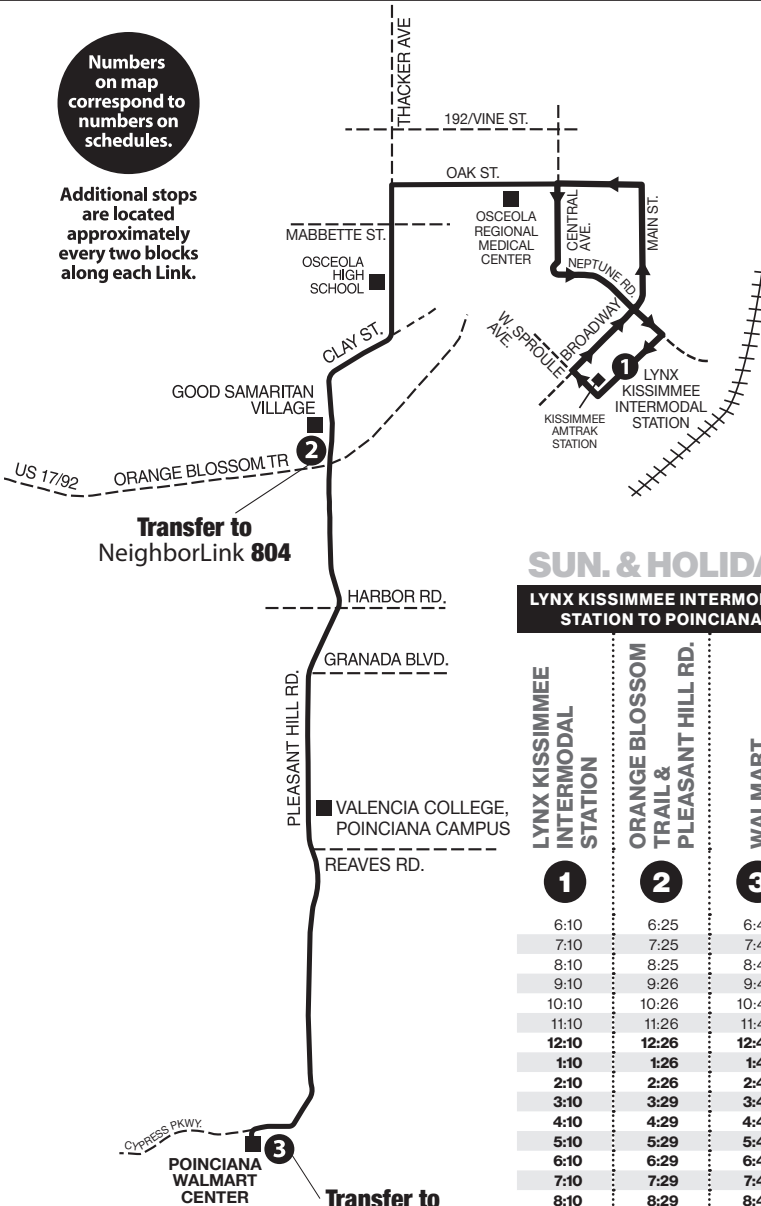

LINK 26

Pleasant Hill Road/ Poinciana

Monday–Sunday
& Holiday service

SERVING:

- LYNX Kissimmee Intermodal Station/SunRail
- Osceola Regional Medical Center
- Thacker Avenue
- Osceola High School
- Good Samaritan Village

- NeighborLink 801
- Citrus Connection 16X & 603
- NeighborLink 804
- Valencia College
  - Poinciana Campus
- Walmart Poinciana

Numbers on map correspond to numbers on schedules.

Additional stops are located approximately every two blocks along each Link.

**Transfer to
NeighborLink 804**

**Transfer to
Link 306, 426,
Citrus Connection 16X & 603**

SUN. & HOLIDAY

LYNX KISSIMMEE INTERMODAL STATION TO POINCIANA

POINCIANA TO LYNX KISSIMMEE INTERMODAL STATION

LYNX KISSIMMEE INTERMODAL STATION	ORANGE BLOSSOM TRAIL & PLEASANT HILL RD.	WALMART	WALMART	ORANGE BLOSSOM TRAIL & PLEASANT HILL RD.	LYNX KISSIMMEE INTERMODAL STATION
1	2	3	3	2	2
6:10	6:25	6:43	6:10	6:27	6:41
7:10	7:25	7:43	7:10	7:27	7:41
8:10	8:25	8:43	8:10	8:27	8:41
9:10	9:26	9:45	9:10	9:29	9:43
10:10	10:26	10:45	10:10	10:29	10:43
11:10	11:26	11:45	11:10	11:29	11:43
12:10	12:26	12:45	12:10	12:29	12:43
1:10	1:26	1:45	1:10	1:29	1:43
2:10	2:26	2:45	2:10	2:29	2:43
3:10	3:29	3:49	3:10	3:30	3:44
4:10	4:29	4:49	4:10	4:30	4:44
5:10	5:29	5:49	5:10	5:30	5:44
6:10	6:29	6:49	6:10	6:28	6:42
7:10	7:29	7:49	7:10	7:28	7:42
8:10	8:29	8:49	8:10	8:28	8:42
9:10	9:29	9:49	9:10	9:28	9:42

P.M. TIMES ARE SHOWN IN BOLD

P.M. TIMES ARE SHOWN IN BOLD