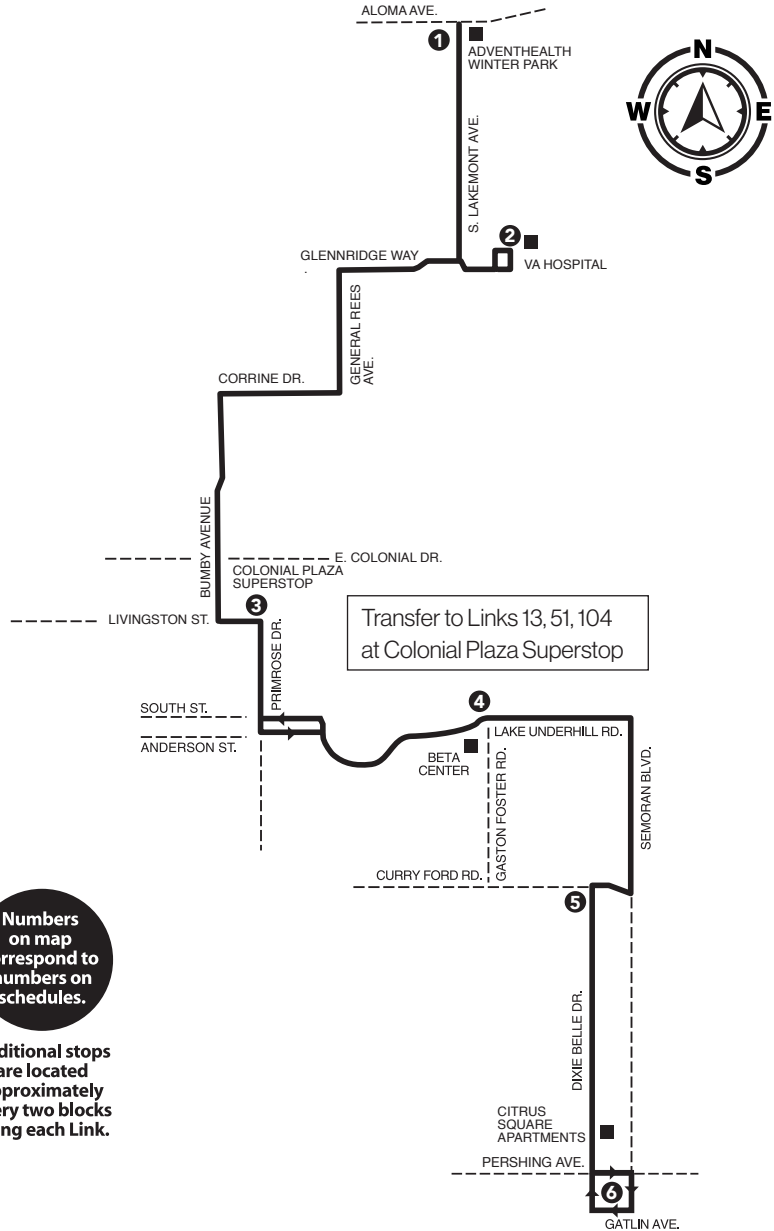

P.M. TIMES ARE SHOWN IN BOLD

LINK 6

Dixie Belle Drive/ Bumby Avenue

No Saturday/Sunday/
Holiday service

: SERVING:

- Colonial Plaza SuperStop
- BETA Center
- VA Clinic
- AdventHealth Winter Park
-
-
-

Numbers on map correspond to numbers on schedules.