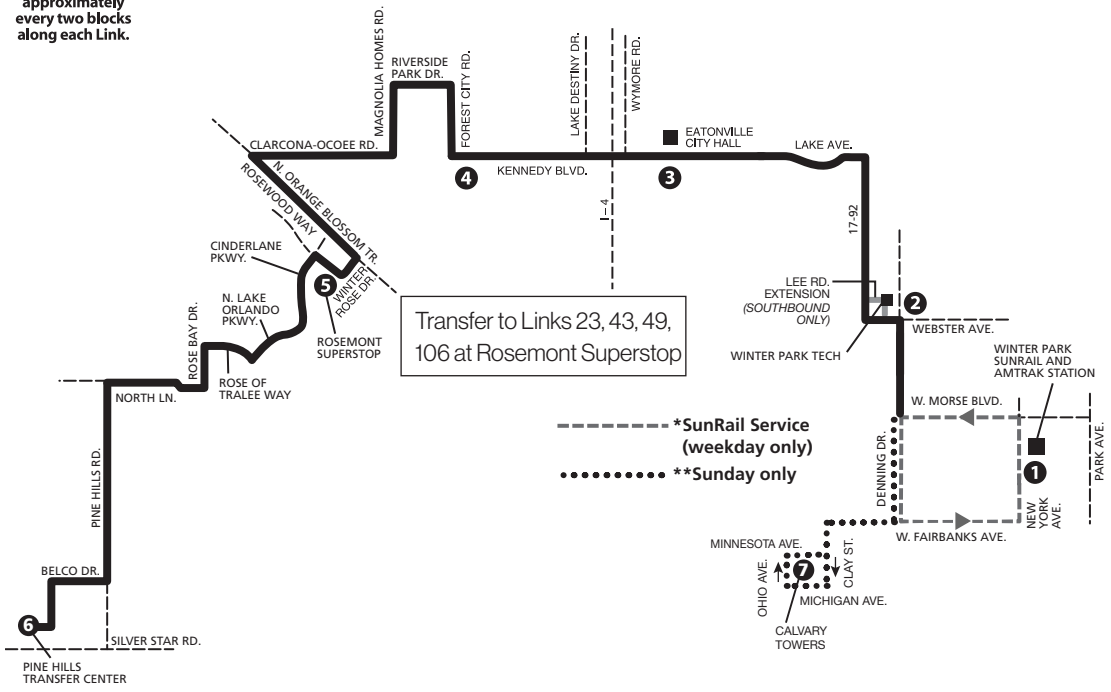

LINK 9

Winter Park/Rosemont/ Pine Hills

Monday–Sunday
& Holiday service

- **SERVING:**
- Winter Park Tech
- Eatonville
- Rosemont SuperStop
- Rolling Hills
- Calvary Towers

Winter Park SunRail Station
Winter Park Amtrak
Pine Hills Transfer Center

Numbers on map correspond to numbers on schedules.

Additional stops are located approximately every two blocks along each Link.

Transfer to Links 37, 43, 44,
48, 49, 125, 301, 302, 303 at
Pine Hills Transfer Center

Transfer to Links 23, 43, 49,
106 at Rosemont Superstop

--- *SunRail Service
(weekday only)
..... **Sunday only