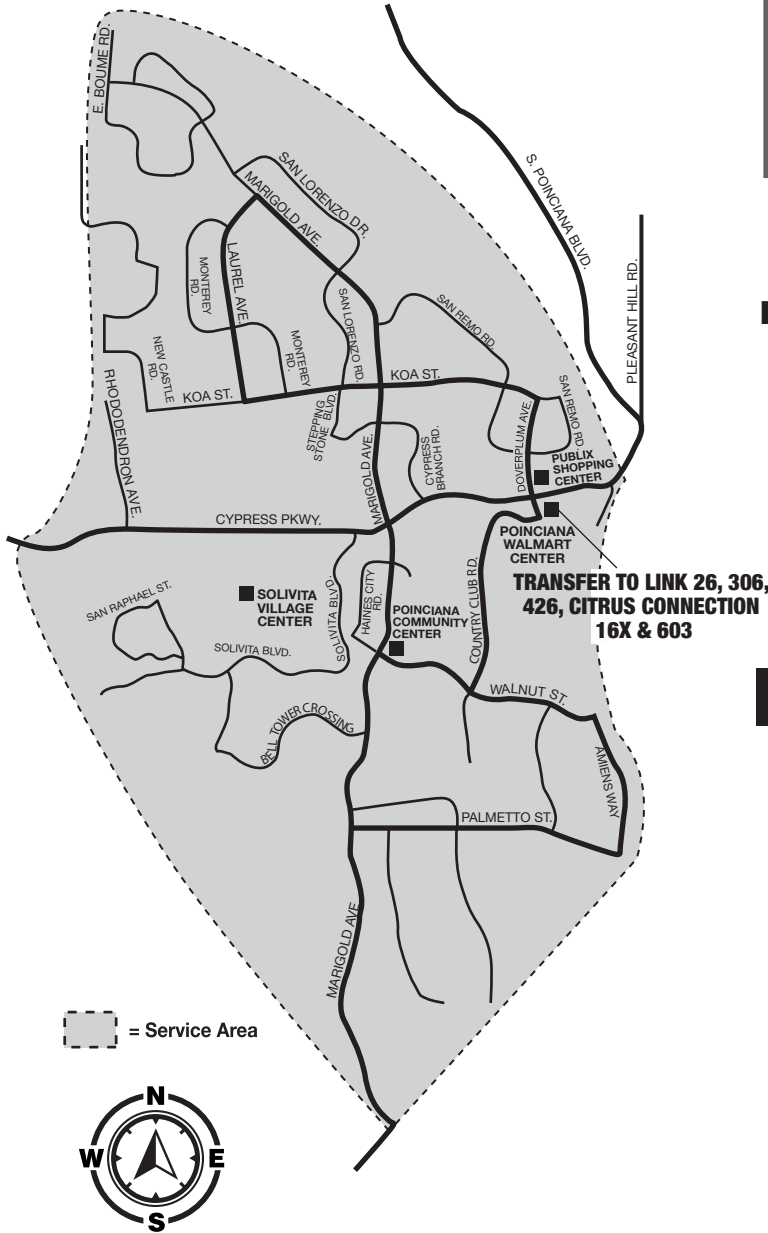

Poinciana

Monday–Saturday service
No Sunday/Holiday service

SERVING:

- Link 26
- Link 306
- Link 426
- Poinciana Community Center/
- YMCA Solivita Village Center

Poinciana Town Center
Publix Shopping Center
Citrus Connection 16X & 603