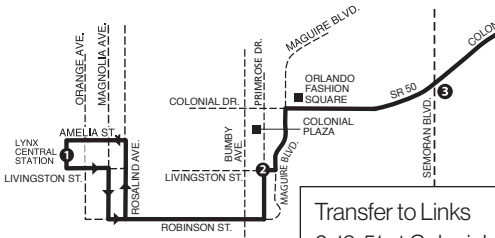

LINK 104

East Colonial Drive

Monday–Sunday
& Holiday service

SERVING:

- LYNX Central Station
- Lake Eola
- Orlando Fashion Square
- Valencia College East Campus

- University of Central Florida SuperStop
- NeighborLink 821- Bithlo
- Colonial Plaza SuperStop

This route makes limited stops. It will only stop at Fashion Square Mall, Robinson St. & Rosalind Ave., Robinson St. & Summerlin St., Robinson St. & Bumby Ave., and Colonial Plaza SuperStop, between LYNX Central Station and SR 436. It will then begin local service.

Transfer to Link 13 and Scout at UCF Superstop

UNIVERSITY BLVD. UNIVERSITY OF CENTRAL FLORIDA SUPERSTOP

Transfer to Links 6, 13, 51 at Colonial Plaza Superstop

Numbers on map correspond to numbers on schedules.

Additional stops are located approximately every two blocks along each Link.

SUNDAY & HOLIDAY

LYNX CENTRAL STATION TO UCF SUPERSTOP

LYNX CENTRAL STATION	COLONIAL PLAZA SUPERSTOP	SEMORAN BLVD. & COLONIAL DR.	VALENCIA COLLEGE EAST CAMPUS	ALAFAYA TRAIL & COLONIAL DR.	UNIVERSITY OF CENTRAL FLORIDA SUPERSTOP
1	2	3	4	5	6
5:45	5:54	6:04	6:17	6:27	6:35
6:45	6:54	7:04	7:17	7:29	7:37
7:45	7:54	8:04	8:17	8:29	8:37
8:45	8:55	9:05	9:18	9:30	9:38
9:50	10:00	10:10	10:23	10:36	10:44
10:50	11:00	11:10	11:23	11:36	11:44
11:50	12:00	12:10	12:23	12:36	12:44
12:50	1:00	1:10	1:23	1:36	1:44
1:50	2:00	2:10	2:23	2:36	2:44
2:50	3:00	3:10	3:23	3:36	3:44
3:50	4:00	4:10	4:23	4:36	4:44
4:50	4:59	5:09	5:22	5:34	5:42
5:50	5:59	6:09	6:22	6:34	6:42
6:50	6:59	7:09	7:22	7:32	7:39
7:50	7:59	8:09	8:22	8:32	8:39
8:45	8:54	9:04	9:17	9:27	9:34

P.M. TIMES ARE SHOWN IN BOLD

SUNDAY & HOLIDAY

UCF SUPERSTOP TO LYNX CENTRAL STATION

UNIVERSITY OF CENTRAL FLORIDA SUPERSTOP	ALAFAYA TRAIL & COLONIAL DR.	VALENCIA COLLEGE EAST CAMPUS	SEMORAN BLVD. & COLONIAL DR.	COLONIAL PLAZA SUPERSTOP	LYNX CENTRAL STATION
6	5	4	3	2	1
5:10	5:19	5:31	5:45	5:54	6:03
6:10	6:19	6:31	6:47	6:56	7:06
7:00	7:10	7:24	7:41	7:50	8:00
8:00	8:10	8:24	8:41	8:51	9:01
9:00	9:11	9:25	9:42	9:52	10:02
10:00	10:11	10:25	10:42	10:52	11:02
11:00	11:11	11:25	11:42	11:52	12:02
12:00	12:11	12:25	12:42	12:52	1:02
1:00	1:11	1:25	1:42	1:52	2:02
2:00	2:11	2:25	2:42	2:52	3:02
3:00	3:11	3:25	3:42	3:52	4:02
4:00	4:11	4:25	4:42	4:52	5:02
5:00	5:11	5:25	5:42	5:52	6:02
6:00	6:11	6:25	6:40	6:50	7:00
7:00	7:10	7:24	7:39	7:49	7:59
8:00	8:10	8:24	8:39	8:49	8:59

P.M. TIMES ARE SHOWN IN BOLD