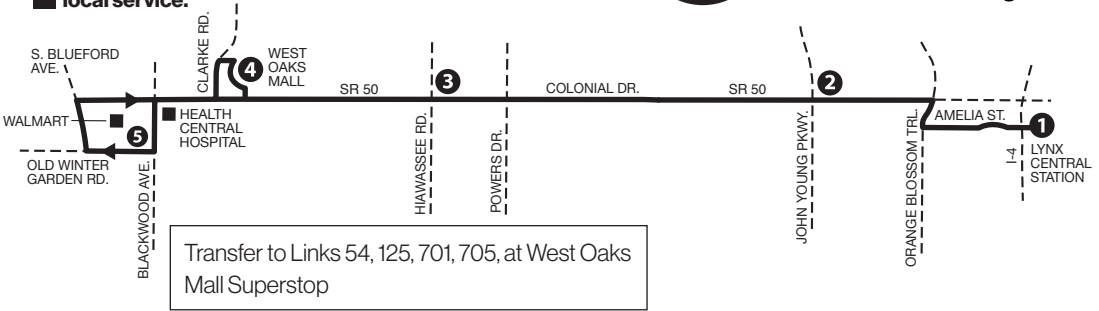

LINK 105

West Colonial Drive

Monday–Sunday
& Holiday service

- **SERVING:**
- LYNX Central Station
- Pine Hills
- West Oaks Mall
- Health Central Hospital
- NeighborLink 811

NeighborLink 813

This route makes limited stops. It will only stop at Westmoreland Dr./Amelia St., Orange Blossom Trl./Amelia St., John Young Pkwy., Mercy Dr., Pine Hills Rd. and Kirkman Rd. between LYNX Central Station and Powers Dr. It will then begin local service.

Numbers on map correspond to numbers on schedules.

Additional stops are located approximately every two blocks along each Link.

Transfer to Links 54, 125, 701, 705, at West Oaks Mall Superstop

SUNDAY & HOLIDAY*

LYNX CENTRAL STATION TO BLACKWOOD AVE.

LYNX CENTRAL STATION	COLONIAL DR. & JOHN YOUNG PKWY.	COLONIAL DR. & HIWASSEE RD.	OLD WINTER GARDEN RD. & BLACKWOOD AVE.	WEST OAKS MALL
1	2	3	5	4
6:15	6:24	6:35	6:45	6:54
7:15	7:24	7:36	7:46	7:55
8:15	8:26	8:39	8:51	9:00
9:15	9:26	9:39	9:51	10:00
10:15	10:26	10:40	10:52	11:01
11:15	11:26	11:40	11:52	12:01
12:15	12:26	12:40	12:52	1:01
1:15	1:26	1:40	1:52	2:01
2:15	2:26	2:40	2:52	3:01
3:15	3:26	3:40	3:52	4:01
4:15	4:26	4:40	4:52	5:01
5:15	5:26	5:40	5:52	6:01
6:15	6:26	6:40	6:52	7:01
7:15	7:25	7:37	7:49	7:58
8:15	8:24	8:36	8:48	8:57
9:15	9:24	9:36	9:48	9:57

P.M. TIMES ARE SHOWN IN BOLD

SUNDAY & HOLIDAY*

BLACKWOOD AVE. TO LYNX CENTRAL STATION

WEST OAKS MALL	COLONIAL DR. & HIWASSEE RD.	COLONIAL DR. & JOHN YOUNG PKWY.	LYNX CENTRAL STATION
4	3	2	1
5:00	5:11	5:22	5:34
6:00	6:11	6:22	6:34
7:00	7:11	7:22	7:34
8:00	8:11	8:22	8:34
9:05	9:16	9:27	9:39
10:05	10:16	10:27	10:39
11:05	11:16	11:27	11:39
12:05	12:16	12:27	12:39
1:05	1:16	1:27	1:39
2:05	2:16	2:27	2:39
3:05	3:16	3:27	3:39
4:05	4:16	4:27	4:39
5:05	5:16	5:27	5:39
6:05	6:16	6:27	6:39
7:05	7:16	7:27	7:39
8:00	8:11	8:22	8:34

P.M. TIMES ARE SHOWN IN BOLD