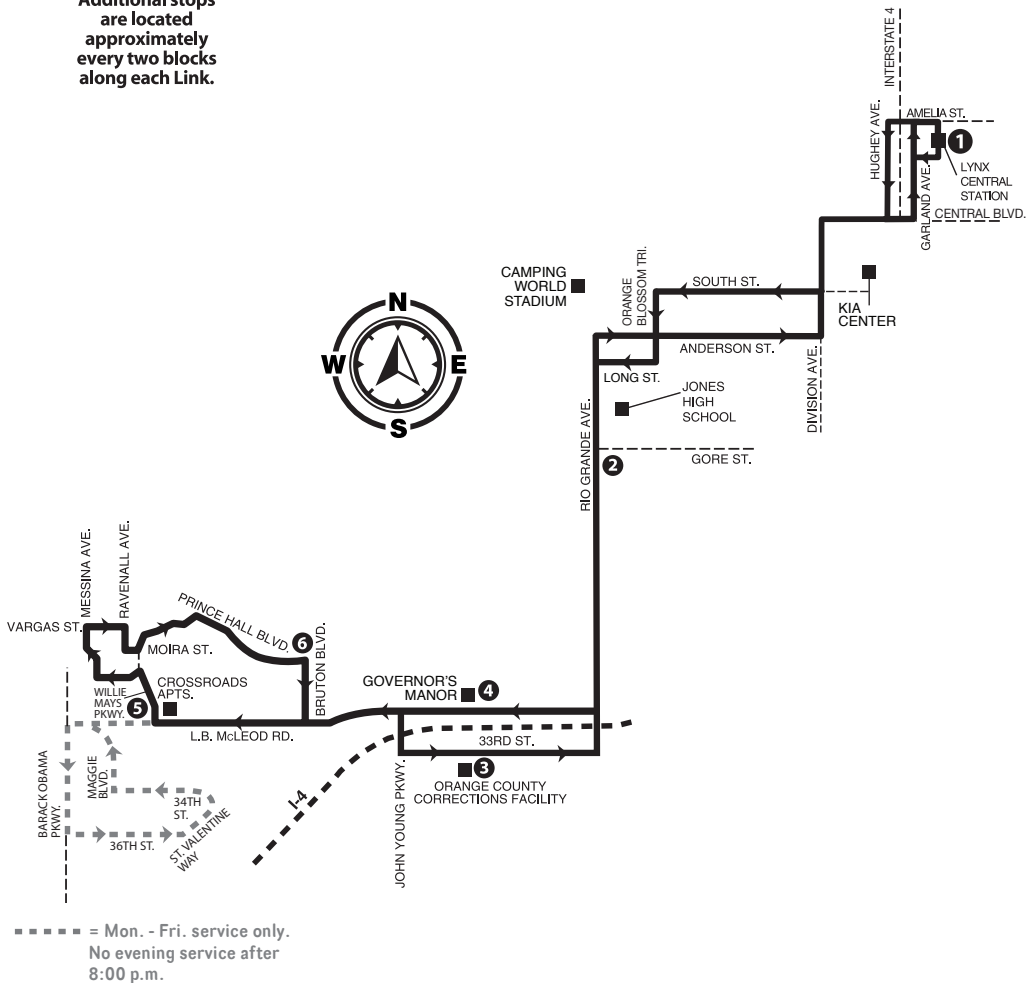

LINK 36

Lake Richmond

Monday–Sunday
& Holiday service

- **SERVING:**
- LYNX Central Station
- Jones High School
- L.B. McLeod Road
- Catalina
- 33rd Street

- Orange County
  Corrections Facility
- Crossroads Apts.
- Prince Hall Boulevard
- Camping World Stadium

Numbers on map correspond to numbers on schedules.

Additional stops are located approximately every two blocks along each Link.