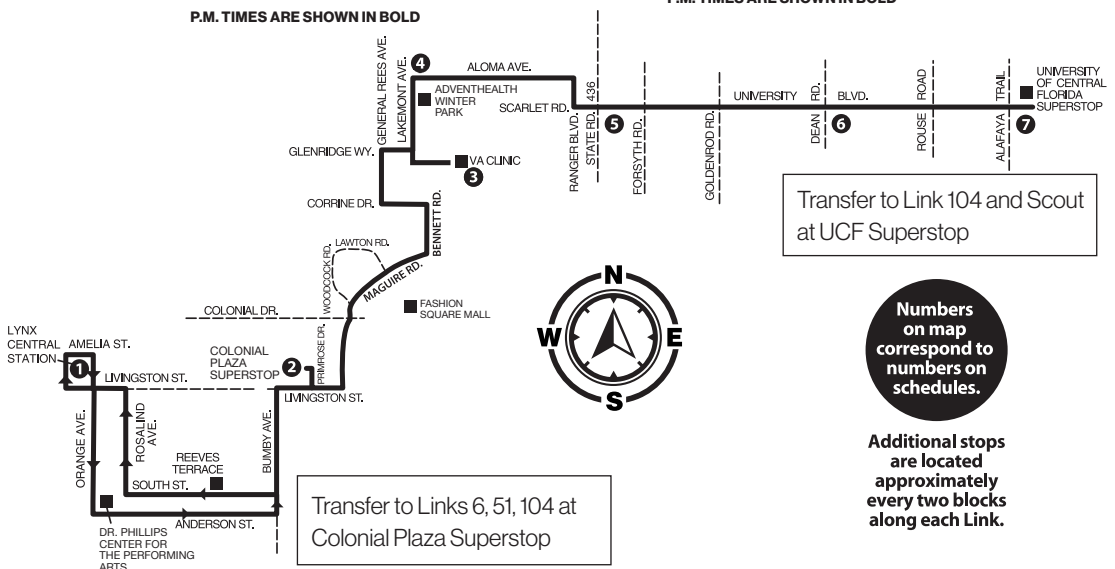

P.M. TIMES ARE SHOWN IN BOLD

LINK 13

SATURDAY

LYNX CENTRAL STATION TO UCF SUPERSTOP						
1	2	3	4	5	6	7
LYNX CENTRAL STATION	COLONIAL PLAZA SUPERSTOP	VA CLINIC	LAKEMONT AVE. & ALOMA AVE.	UNIVERSITY BLVD. & SR 436	UNIVERSITY BLVD. & DEAN RD.	UCF SUPERSTOP
5:30	5:45	5:55	6:02	6:09	6:17	6:24
6:30	6:45	6:56	7:03	7:10	7:19	7:26
7:30	7:45	7:58	8:05	8:12	8:21	8:29
8:30	8:45	8:58	9:05	9:12	9:21	9:29
9:30	9:45	9:58	10:05	10:13	10:23	10:31
10:30	10:45	10:59	11:06	11:14	11:24	11:32
11:30	11:46	12:00	12:07	12:15	12:26	12:34
12:30	12:46	1:00	1:07	1:15	1:26	1:34
1:30	1:47	2:01	2:08	2:16	2:27	2:35
2:30	2:47	3:01	3:08	3:16	3:27	3:35
3:30	3:47	4:01	4:08	4:16	4:27	4:35
4:30	4:47	5:01	5:08	5:16	5:27	5:35
5:30	5:47	6:01	6:08	6:16	6:27	6:35
6:30	6:47	7:01	7:08	7:16	7:26	7:34
7:45	8:02	8:15	8:22	8:30	8:40	8:48
8:45	9:02	9:15	9:22	9:29	9:39	9:47
9:45	10:02	10:15	10:22	10:29	10:39	10:47
10:45	11:02	11:14	11:21	11:28	11:38	11:45