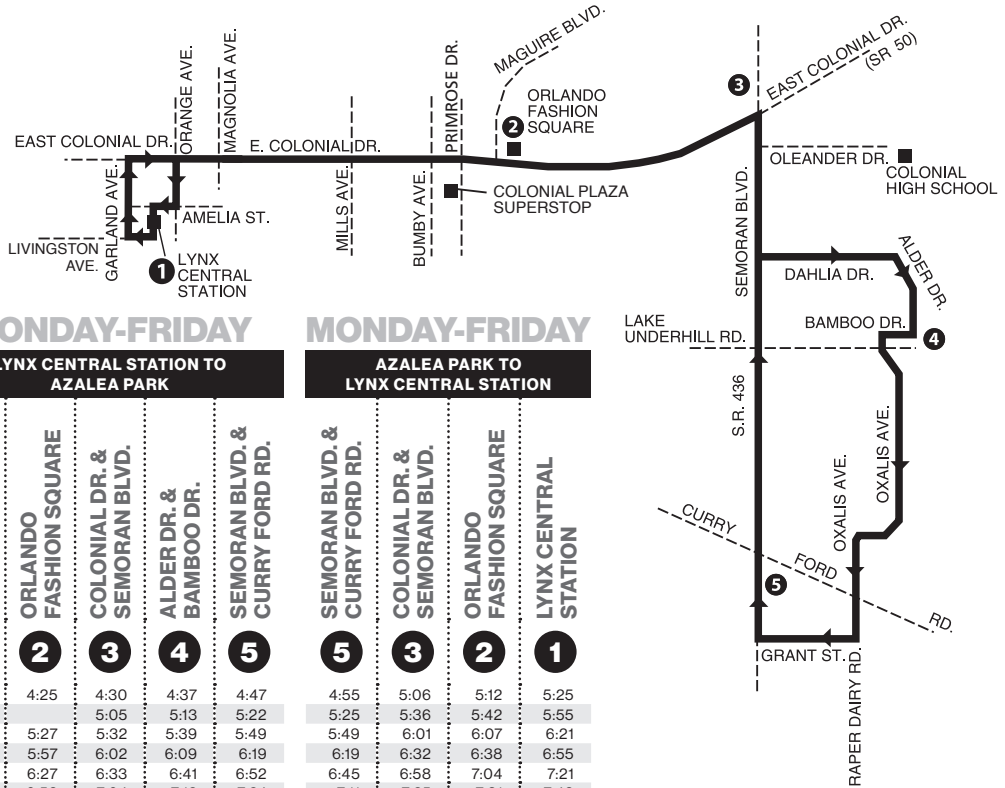

LINK 28

E. Colonial Drive/ Azalea Park

Monday–Sunday
& Holiday service

- **SERVING:**
- LYNX Central Station
- Colonial Plaza SuperStop
- Orlando Fashion Square
- South Semoran Boulevard
- Colonial High School

MONDAY-FRIDAY

LYNX CENTRAL STATION TO AZALEA PARK

1	2	3	4	5
LYNX CENTRAL STATION	ORLANDO FASHION SQUARE	COLONIAL DR. & SEMORAN BLVD.	ALDER DR. & BAMBOO DR.	SEMORAN BLVD. & CURRY FORD RD.
4:15	4:25	4:30	4:37	4:47
5:15	5:27	5:05	5:13	5:22
5:45	5:57	5:32	5:39	5:49
6:15	6:27	6:02	6:09	6:19
6:45	6:58	6:33	6:41	6:52
7:15	7:29	7:04	7:12	7:24
7:45	7:59	7:35	7:43	7:55
8:15	8:30	8:06	8:14	8:26
8:45	8:59	8:36	8:44	8:56
9:15	9:30	9:06	9:14	9:26
9:45	9:59	9:37	9:45	9:57
10:15	10:30	10:07	10:15	10:27
10:45	11:00	10:37	10:45	10:57
11:15	11:30	11:07	11:15	11:27
11:45	12:01	11:37	11:45	11:57
12:15	12:32	12:08	12:16	12:28
12:45	1:02	1:10	1:18	1:30
1:15	1:32	1:40	1:48	2:00
1:45	2:02	2:10	2:19	2:31
2:15	2:32	2:40	2:49	3:01
2:45	3:02	3:10	3:19	3:31
3:15	3:33	3:41	3:50	4:02
3:45	4:03	4:11	4:20	4:32
4:15	4:33	4:41	4:50	5:02
4:45	5:04	5:12	5:21	5:33
5:15	5:34	5:42	5:51	6:03
5:45	6:02	6:10	6:18	6:29
6:15	6:30	6:36	6:44	6:55
6:45	6:59	7:05	7:13	7:24
7:15	7:59	8:05	8:13	8:24
7:45	8:59	9:05	9:13	9:24
8:15	9:57	10:02	10:09	10:20
8:45	10:57	11:02	11:09	11:20
11:45	11:57	12:02	12:08	12:18

MONDAY-FRIDAY

AZALEA PARK TO LYNX CENTRAL STATION

5	3	2	1
SEMORAN BLVD. & CURRY FORD RD.	COLONIAL DR. & SEMORAN BLVD.	ORLANDO FASHION SQUARE	LYNX CENTRAL STATION
4:55	5:06	5:12	5:25
5:25	5:36	5:42	5:55
5:49	6:01	6:07	6:21
6:19	6:32	6:38	6:55
6:45	6:58	7:04	7:21
7:11	7:25	7:31	7:48
7:40	7:55	8:01	8:19
8:09	8:24	8:30	8:48
8:39	8:54	9:00	9:18
9:10	9:24	9:30	9:48
9:40	9:54	10:00	10:18
10:10	10:24	10:30	10:48
10:40	10:54	11:00	11:18
11:10	11:24	11:30	11:48
11:40	11:54	12:00	12:18
12:10	12:24	12:30	12:48
12:40	12:54	1:01	1:19
1:10	1:24	1:31	1:49
1:36	1:50	1:57	2:15
2:11	2:25	2:32	2:50
2:41	2:55	3:02	3:20
3:10	3:25	3:32	3:51
3:40	3:55	4:02	4:21
4:08	4:23	4:30	4:49
4:38	4:53	5:00	5:19
5:11	5:26	5:33	5:51
5:42	5:56	6:03	6:21
6:14	6:28	6:34	6:50
6:44	6:56	7:02	7:17
7:08	7:20	7:26	7:41
7:39	7:50	7:56	8:09
8:30	8:41	8:47	9:00
9:30	9:40	9:46	9:59
10:30	10:40	10:45	10:57

Numbers on map correspond to numbers on schedules.

Additional stops are located approximately every two blocks along each Link.

P.M. TIMES ARE SHOWN IN BOLD

P.M. TIMES ARE SHOWN IN BOLD