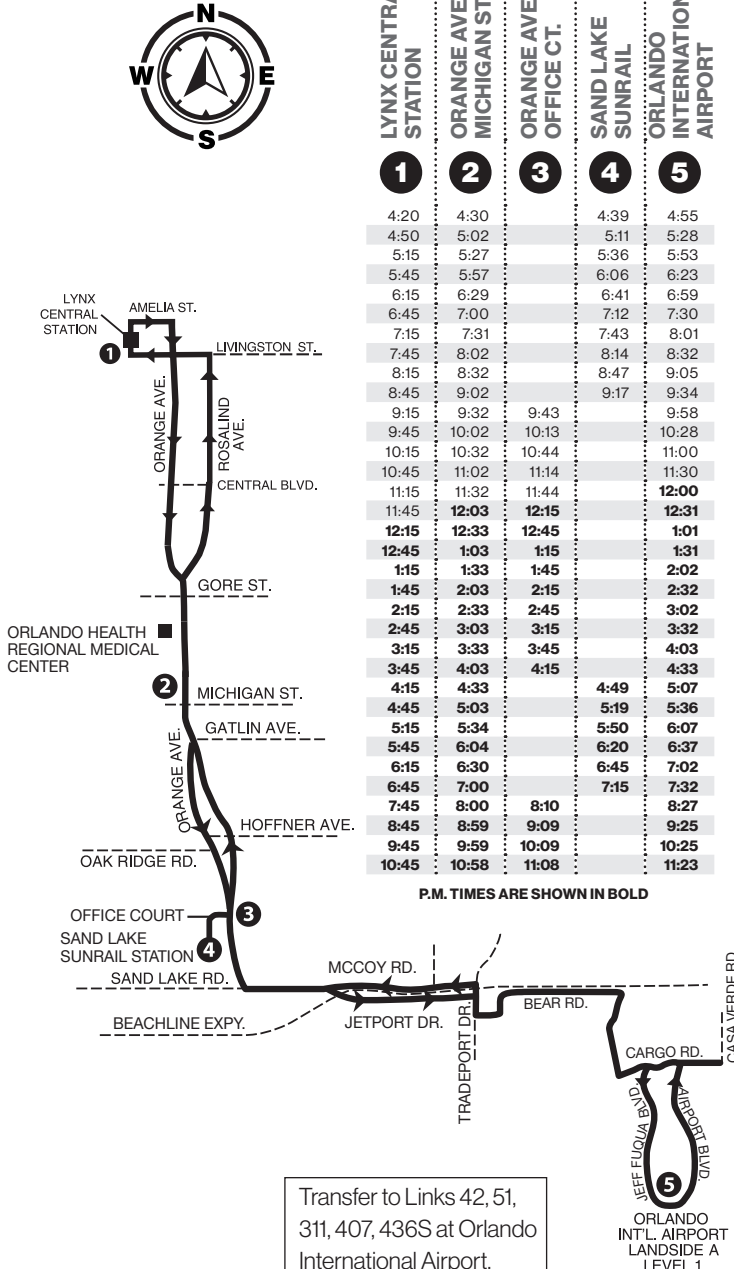

P.M. TIMES ARE SHOWN IN BOLD

Numbers on map correspond to numbers on schedules.

Additional stops are located approximately every two blocks along each Link.

Transfer to Links 42, 51, 311, 407, 436S at Orlando International Airport.