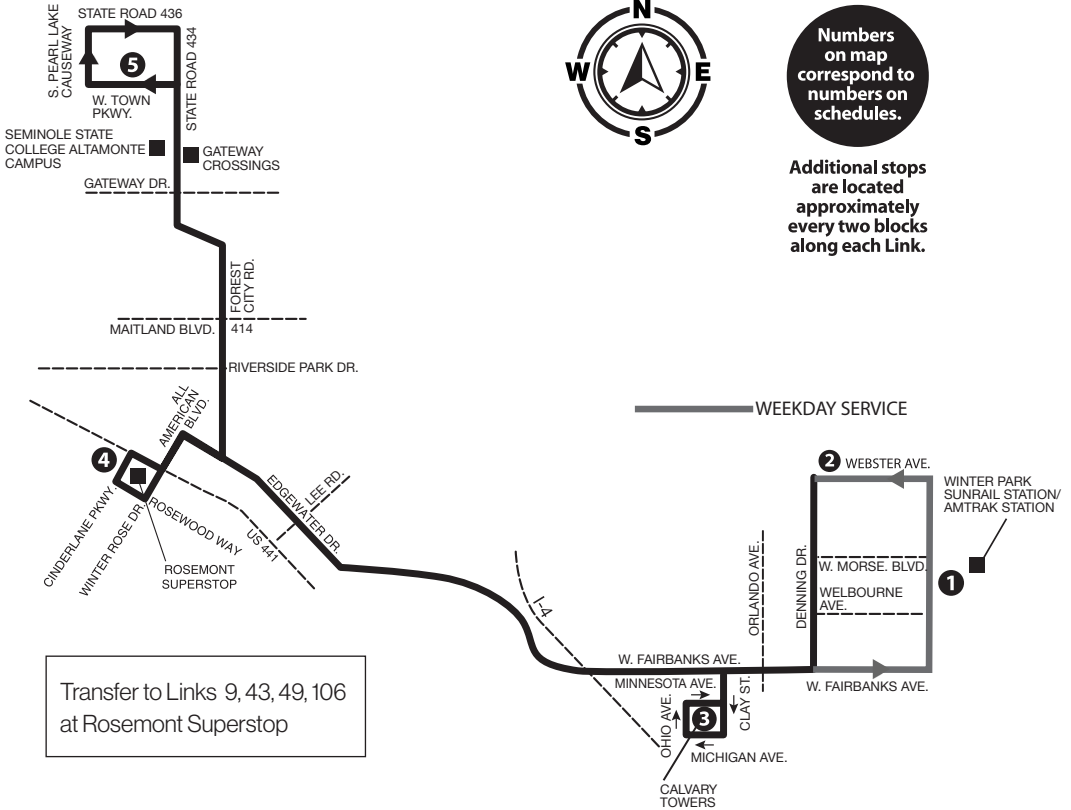

LINK 23

Winter Park/Rosemont Altamonte Springs

Monday–Saturday service
No Sunday/Holiday service

SERVING:

- Winter Park Tech
- Rosemont SuperStop
- Winter Park SunRail Station
- Winter Park Amtrak Station

- Calvary Towers
- Seminole State College
- Altamonte Campus

Transfer to Links 9, 43, 49, 106
at Rosemont Superstop

Numbers
on map
correspond to
numbers on
schedules.

Additional stops
are located
approximately
every two blocks
along each Link.