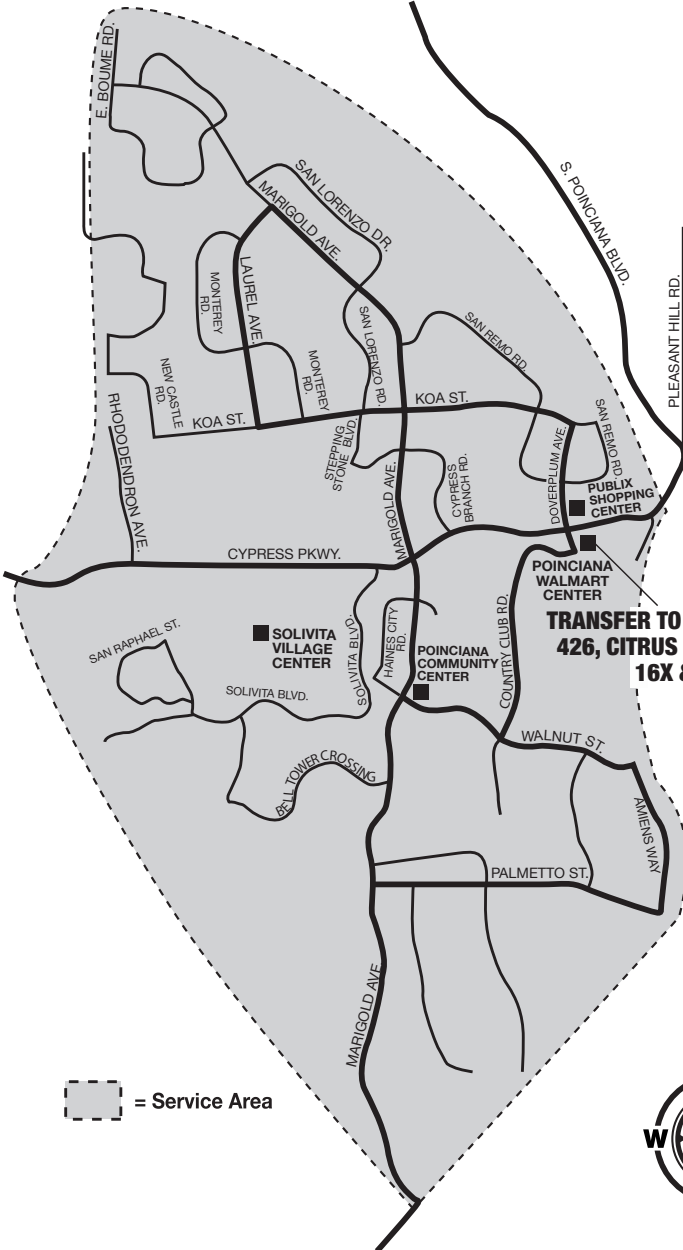

Poinciana Town Center
Publix Shopping Center
Citrus Connection 16X & 603

Monday - Saturday
Service hours are

5:10 a.m. - 8:00 p.m.

**Passengers can book
their ride using the
Ride Freebee App
or by calling
407-244-0808.**