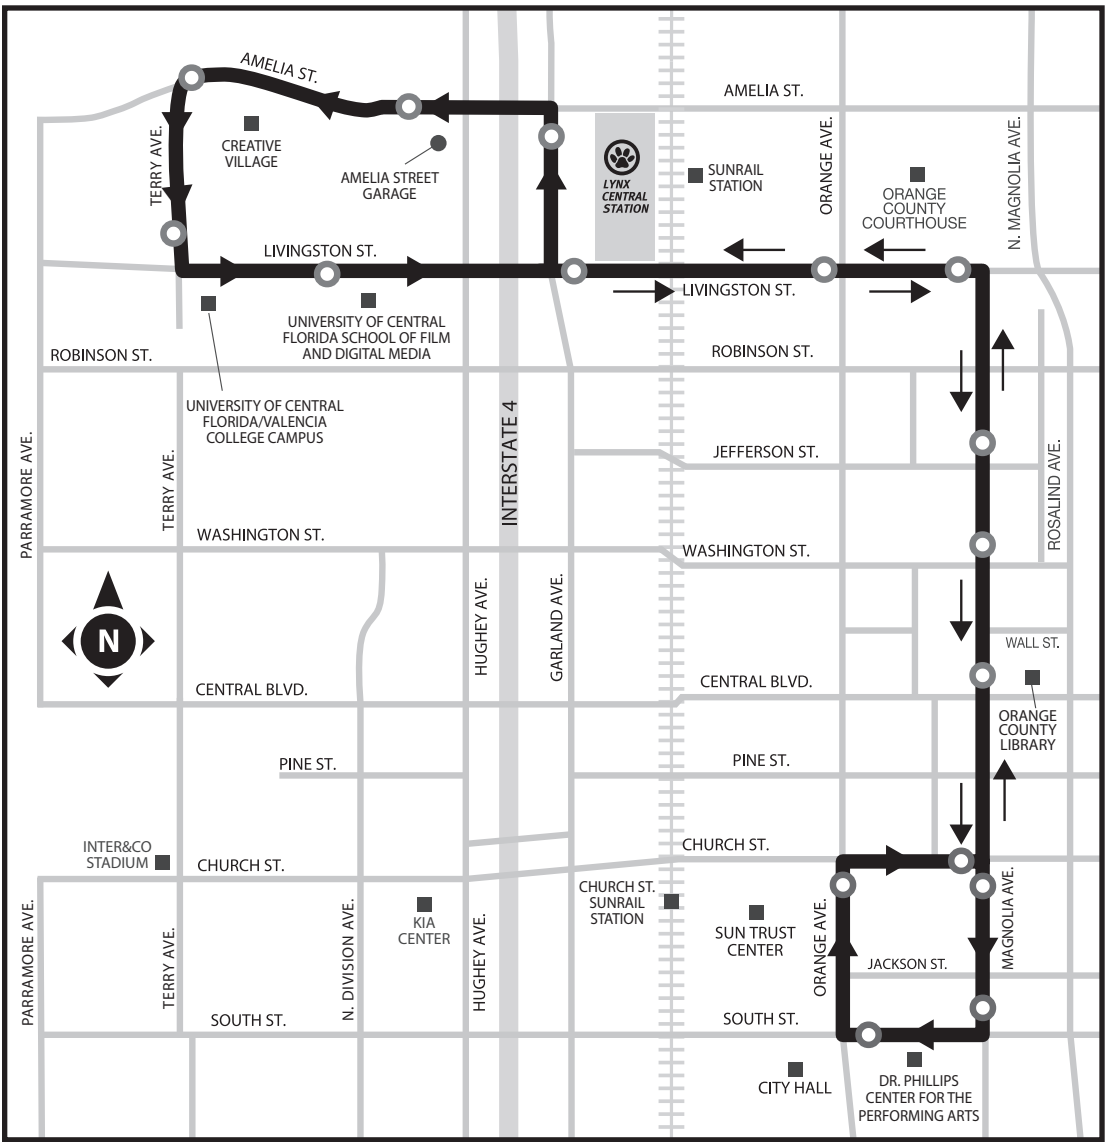

LINK 60 - LYMMO ORANGE LINE

WEEKDAY

- 6:00 a.m. – 7:00 a.m.   15 Minutes
- 7:00 a.m. – 7:00 p.m.   12 Minutes
- 7:00 p.m. – 8:00 p.m.   12-17 Minutes

SATURDAY

8:00 a.m. – 8:00 p.m. 15 Minutes

SUNDAY

8:00 a.m. – 8:00 p.m. 30 Minutes

All LYMMO buses are wheelchair accessible.