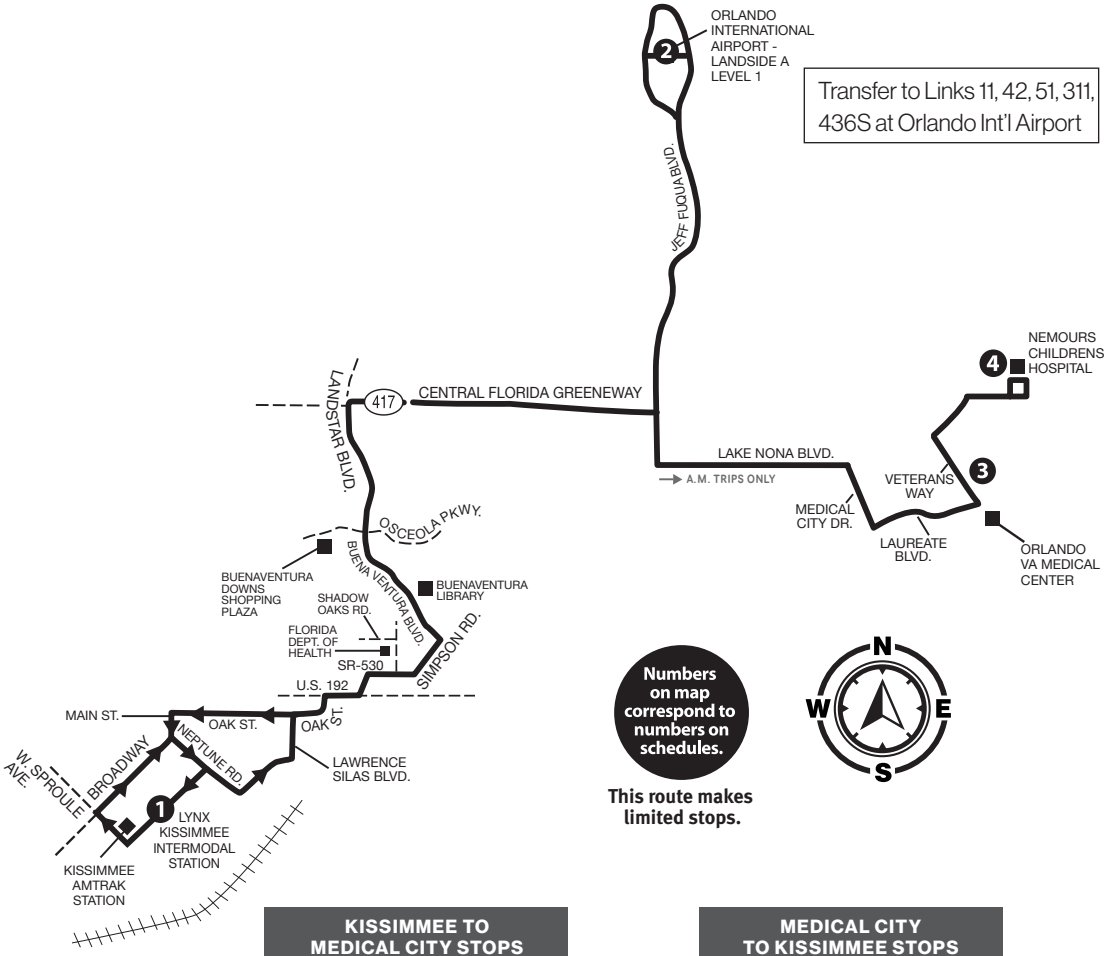

FASTLINK 407

**Kissimmee/Orlando
International Airport/
Medical City**

Monday–Saturday service

SERVING:

- Orlando International Airport
- LYNX Kissimmee Intermodal Station
- Buenaventura Downs
- Buenaventura Library
- UCF College of Medicine

- Florida Dept. of Health
- UCF Research Academic Center
- Nemours Children's Hospital
- Orlando VA Medical Center
- Sanford Burnham Medical Research

KISSIMMEE TO MEDICAL CITY STOPS

- LYNX Kissimmee Intermodal Station
- Fortune Rd./Shadow Oaks Rd.
- Simpson Rd./Winner's Cir.
- Buenaventura Blvd./Simpson Rd.
- Buenaventura Blvd./Florida Pkwy.
- Buenaventura Blvd./Osceola Pkwy.
- Landstar Blvd./Rhode Island Woods Cir.
- Orlando Intl. Airport (Terminal A)
- Medical City Dr./Sanger Rd.
- Veteran's Way/Laureate Blvd.
- Veteran's Way/Lake Nona Blvd.
- Lake Nona Blvd./Nemours Pkwy.
- Nemours Childrens Hospital

MEDICAL CITY TO KISSIMMEE STOPS

- Nemours Childrens Hospital
- Veteran's Way/Lake Nona Blvd.
- Veteran's Way/Laureate Blvd.
- Medical City Dr./Sanger Rd.
- Orlando Intl. Airport (Terminal A)
- Landstar Blvd./Town Center Blvd.
- Buenaventura Blvd./Osceola Pkwy.
- Buenaventura Blvd./Florida Pkwy.
- Buenaventura Blvd./Simpson Rd.
- Simpson Rd./Marisol Loop
- Fortune Rd./Shadow Oaks Rd.
- LYNX Kissimmee Intermodal Station