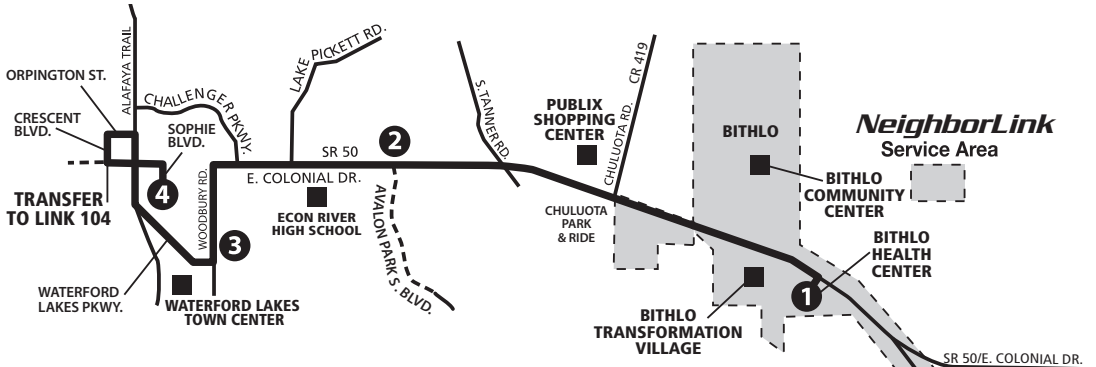

NEIGHBORLINK 821

E. Colonial Dr./Bithlo
Monday–Saturday service
No Sunday/Holiday service

SERVING:

- Link 104
- Chuluota Park & Ride
- Bithlo Health Center
- Bithlo Community Center
- Bithlo Transformation Village
- Orange County Health Dept.

- East Orange Community Center
- Orange County WIC
- Alafaya Branch Library
- Econ River High School

MONDAY-SATURDAY

BITHLO HEALTH CENTER TO ALAFAYA TR. & COLONIAL DR.

BITHLO HEALTH CENTER	E. COLONIAL DR. & AVALON PK. S. BLVD.	WATERFORD LAKES & WOODBURY RD.	E. ORANGE COMMUNITY CENTER
1	2	3	4
4:40	5:18	5:26	5:39
5:35	6:13	6:21	6:34
7:05	7:14	7:22	7:35
8:05	8:14	8:22	8:35
9:05	9:14	9:22	9:35
10:05	10:14	10:22	10:35
11:05	11:14	11:22	11:35
12:05	12:14	12:22	12:35
1:05	1:14	1:22	1:35
2:05	2:14	2:22	2:35
3:05	3:14	3:22	3:35
4:05	4:14	4:22	4:35
5:05	5:14	5:22	5:35
6:05	6:14	6:22	6:35
7:05	7:14	7:22	7:35

P.M. TIMES ARE SHOWN IN BOLD

MONDAY-SATURDAY

ALAFAYA TR. & COLONIAL DR. TO BITHLO HEALTH CENTER

E. ORANGE COMMUNITY CENTER	WATERFORD LAKES & WOODBURY RD.	E. COLONIAL DR. & AVALON PK. S. BLVD.	BITHLO HEALTH CENTER
4	3	2	1
5:45	5:58	6:06	6:15
6:45	6:58	7:06	7:15
7:45	7:58	8:06	8:15
8:45	8:58	9:06	9:15
9:45	9:58	10:06	10:15
10:45	10:58	11:06	11:15
11:45	11:58	12:06	12:15
12:45	12:58	1:06	1:15
1:45	1:58	2:06	2:15
2:45	2:58	3:06	3:15
3:45	3:58	4:06	4:15
4:45	4:58	5:06	5:15
5:45	5:58	6:06	6:15
6:45	6:58	7:06	7:15*
7:45	7:58	8:06	8:15*

P.M. TIMES ARE SHOWN IN BOLD

*These trips will operate within the zone until 7:45 & 8:45 P.M.