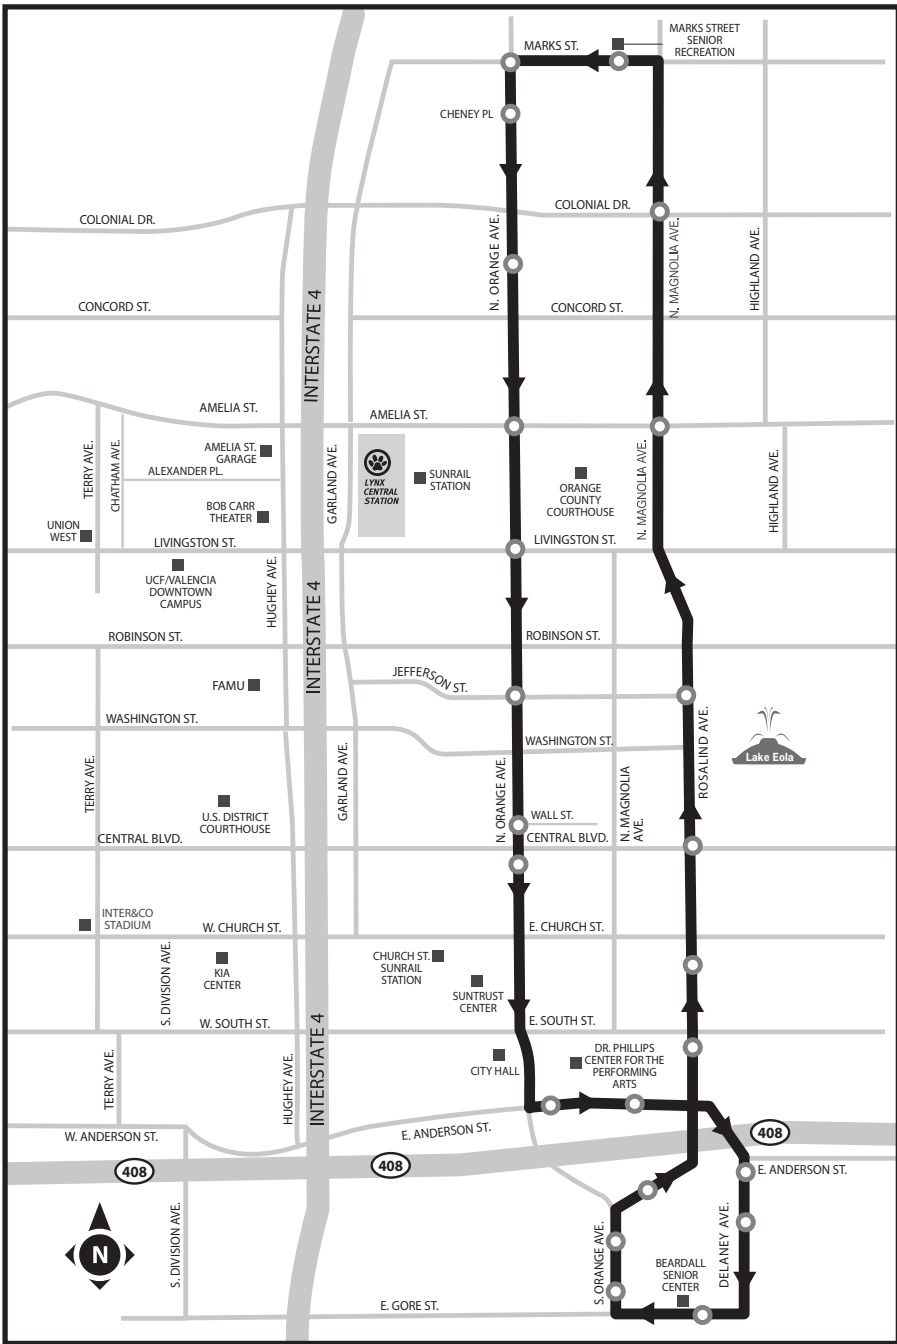

LINK 61 - LYMMO LIME LINE

WEEKDAY

7:00 a.m. – 10:30 a.m. 30 Minutes
10:30 a.m. – 11:30 a.m. 60 Minutes

11:30 a.m. – 6:00 p.m. 30 Minutes

All LYMMO buses are wheelchair accessible.