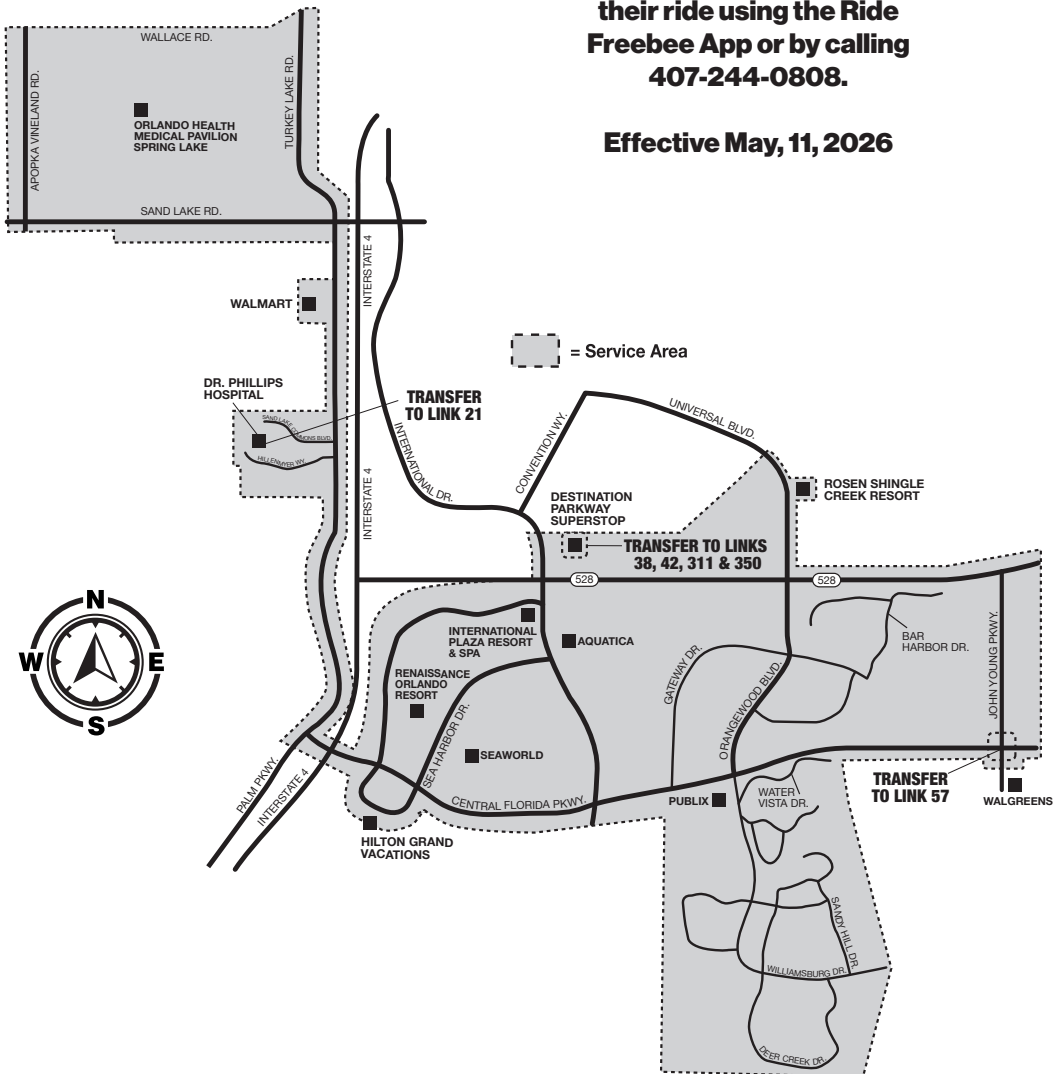

NEIGHBORLINK 841

Williamsburg/Dr. Phillips

Monday–Saturday service
No Sunday/Holiday service

SERVING:

- SeaWorld
- Marketplace at Dr. Phillips
- Walmart
- Destination Parkway SuperStop
- Dr. Phillips Hospital

Rosen Shingle Creek
Restaurant Row

Monday - Saturday
Service hours are

6:15 a.m. - 8:00 p.m.

**Passengers can book
their ride using the Ride
Freebee App or by calling
407-244-0808.**

Effective May, 11, 2026