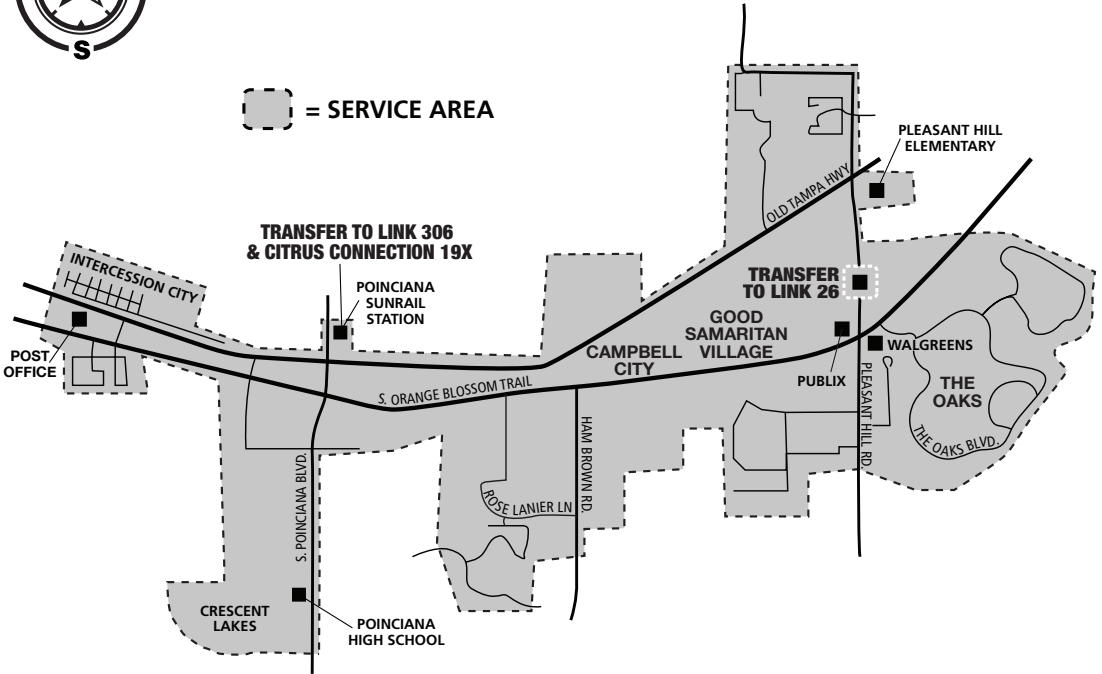

NEIGHBORLINK 804

Intercession City/Campbell City

Monday–Friday service

No Weekend/Holiday service

- **SERVING:**
- Intercession City
- Campbell City
- Southwest Kissimmee
- Link 26
- Poinciana SunRail Station

- Pleasant Hill Commons
- Publix Shopping Center
- Good Samaritan Village
- The Oaks
- Crescent Lakes
- Citrus Connection 19X
- Poinciana High School

= SERVICE AREA

**Passengers can book
their ride using the
Ride Freebee App
or by calling
407-244-0808.**

Monday - Friday
Service hours are
**5:10a.m. - 9:20a.m. &
2:40p.m. - 10:10p.m**

Effective May 11, 2026