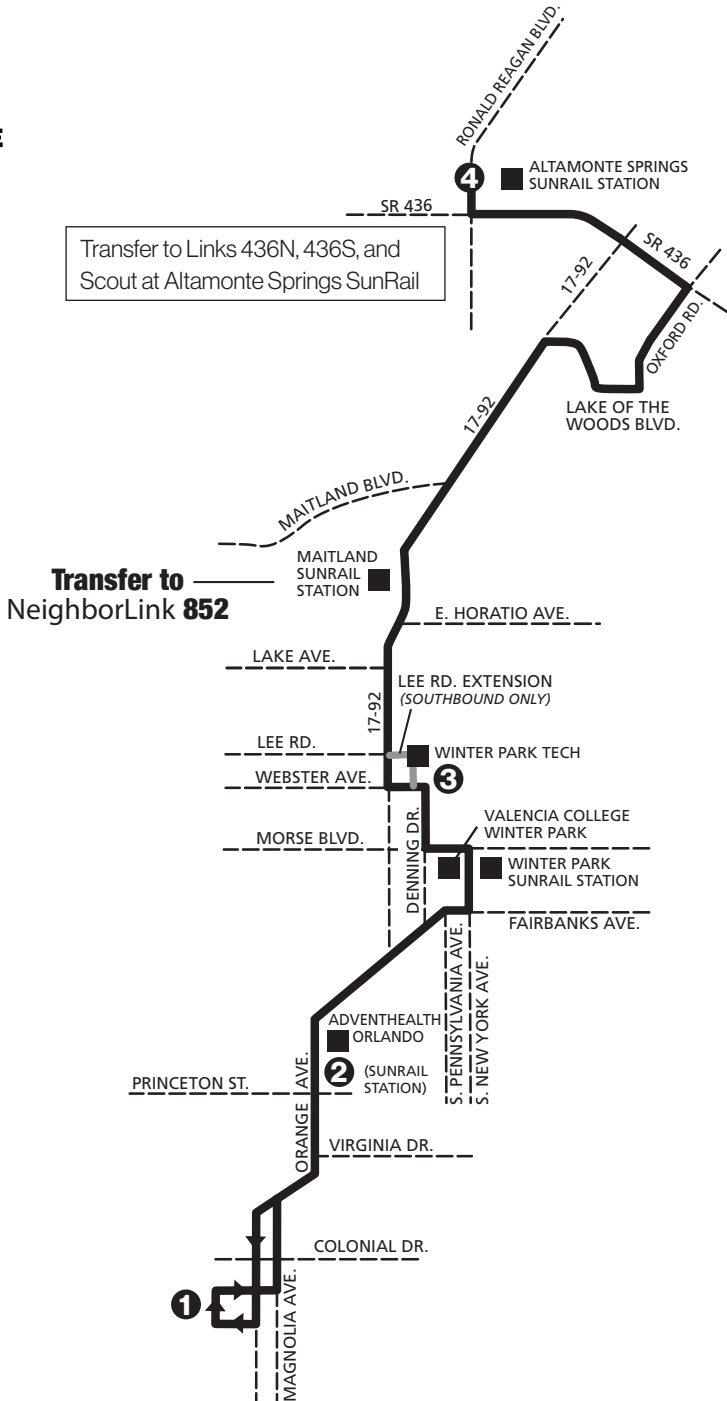

LINK 102

Orange Avenue/ South U.S. 17-92

Monday–Sunday
& Holiday service

- **SERVING:**
- LYNX Central Station
- AdventHealth Orlando
- Valencia College Winter Park
- Winter Park Tech
- •
- •

Maitland
Fern Park
NeighborLink 852
Altamonte Springs
SunRail Station

Numbers on map correspond to numbers on schedules.

Additional stops are located approximately every two blocks along each Link.