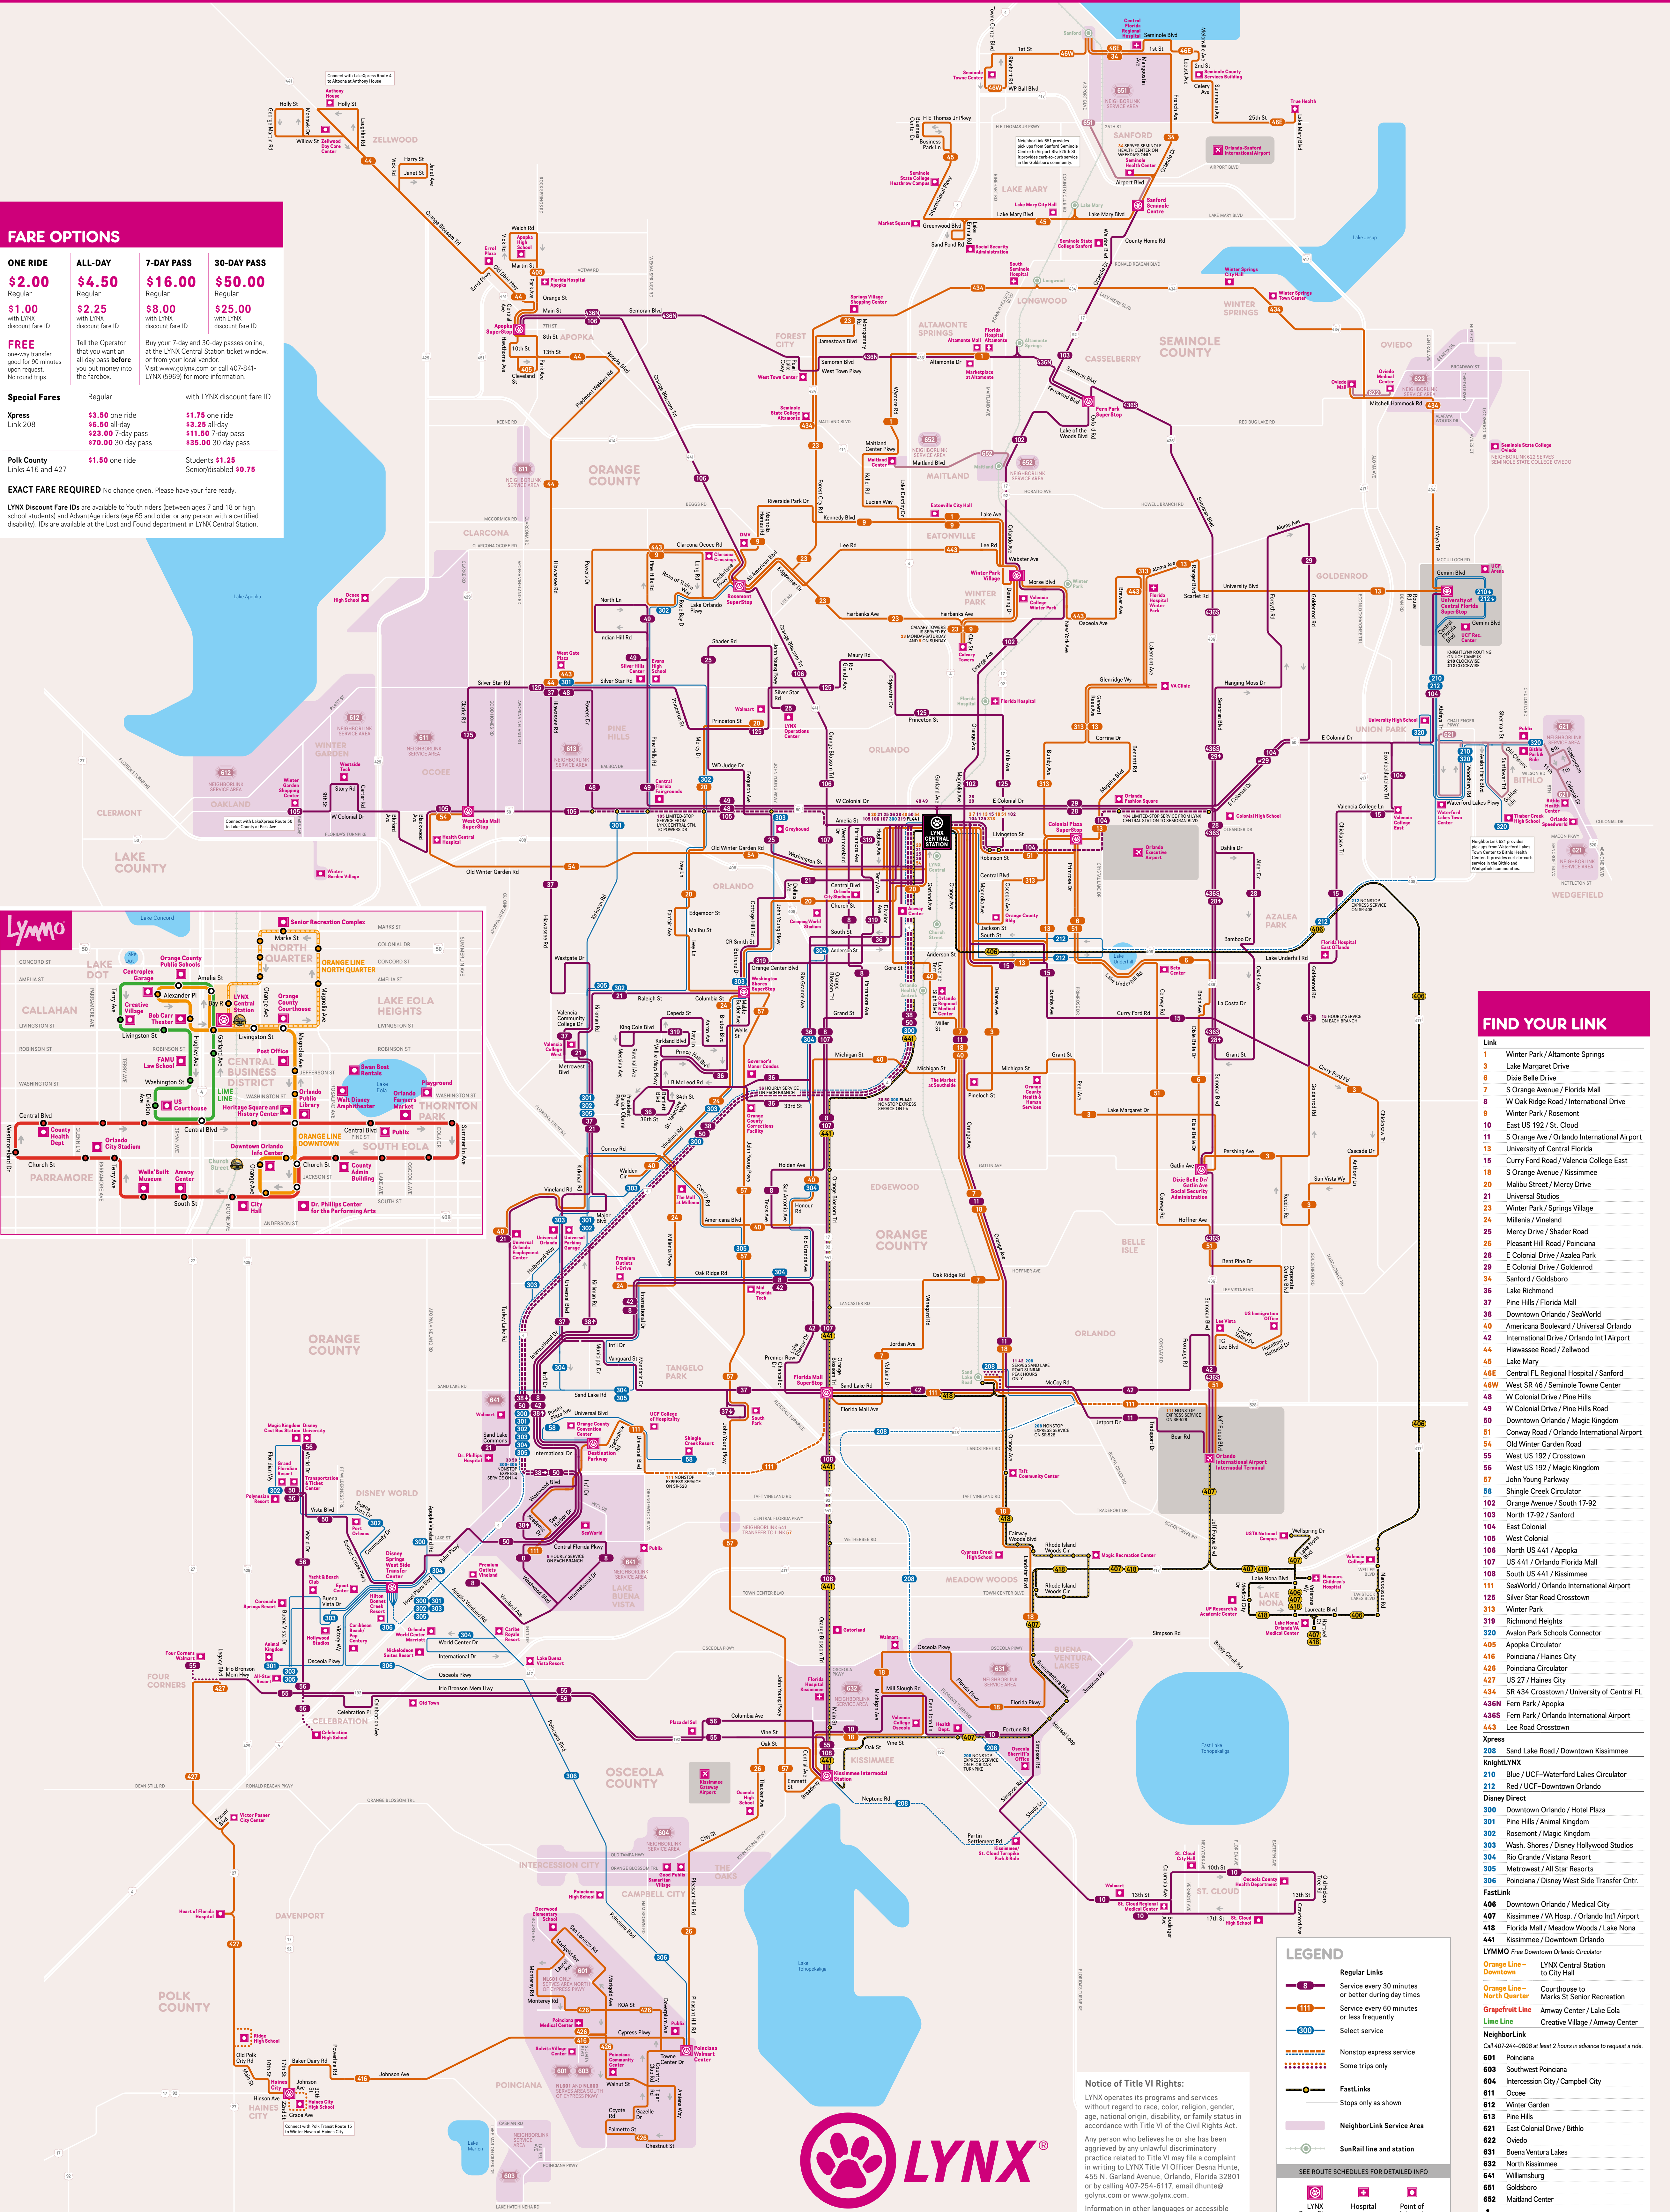

LYNX SYSTEM MAP

FARE OPTIONS

ONE RIDE	ALL-DAY	7-DAY PASS	30-DAY PASS
$2.00 Regular	$4.50 Regular	$16.00 Regular	$50.00 Regular
$1.00 with LYNX discount fare ID	$2.25 with LYNX discount fare ID	$8.00 with LYNX discount fare ID	$25.00 with LYNX discount fare ID
FREE one-way transfer good for 90 minutes upon request. No round trips.	Tell the Operator that you want an all-day pass before you put money into the farebox.		
Special Fares	Regular	with LYNX discount fare ID	
Xpress Link 208	$3.50 one ride $6.50 all-day	$11.75 one ride $3.25 all-day	$35.00 30-day pass $11.50 7-day pass $35.00 30-day pass
Polk County Links 416 and 427	$1.50 one ride	Students $1.25 Senior/disabled $0.75	

Lynmo

Map showing routes in the Lynmo area, including stops like Central Station, US Courthouse, and various local landmarks.

FIND YOUR LINK

LEGEND

- Regular Links
- Service every 30 minutes or better during day times
- Service every 60 minutes or less frequently
- Select service
- Nonstop express service
- Some trips only
- FastLinks
- Stops only as shown
- NeighborLink Service Area
- SunRail line and station
- SEE ROUTE SCHEDULES FOR DETAILED INFO
- LYNX SuperStop
- Hospital
- Point of Interest