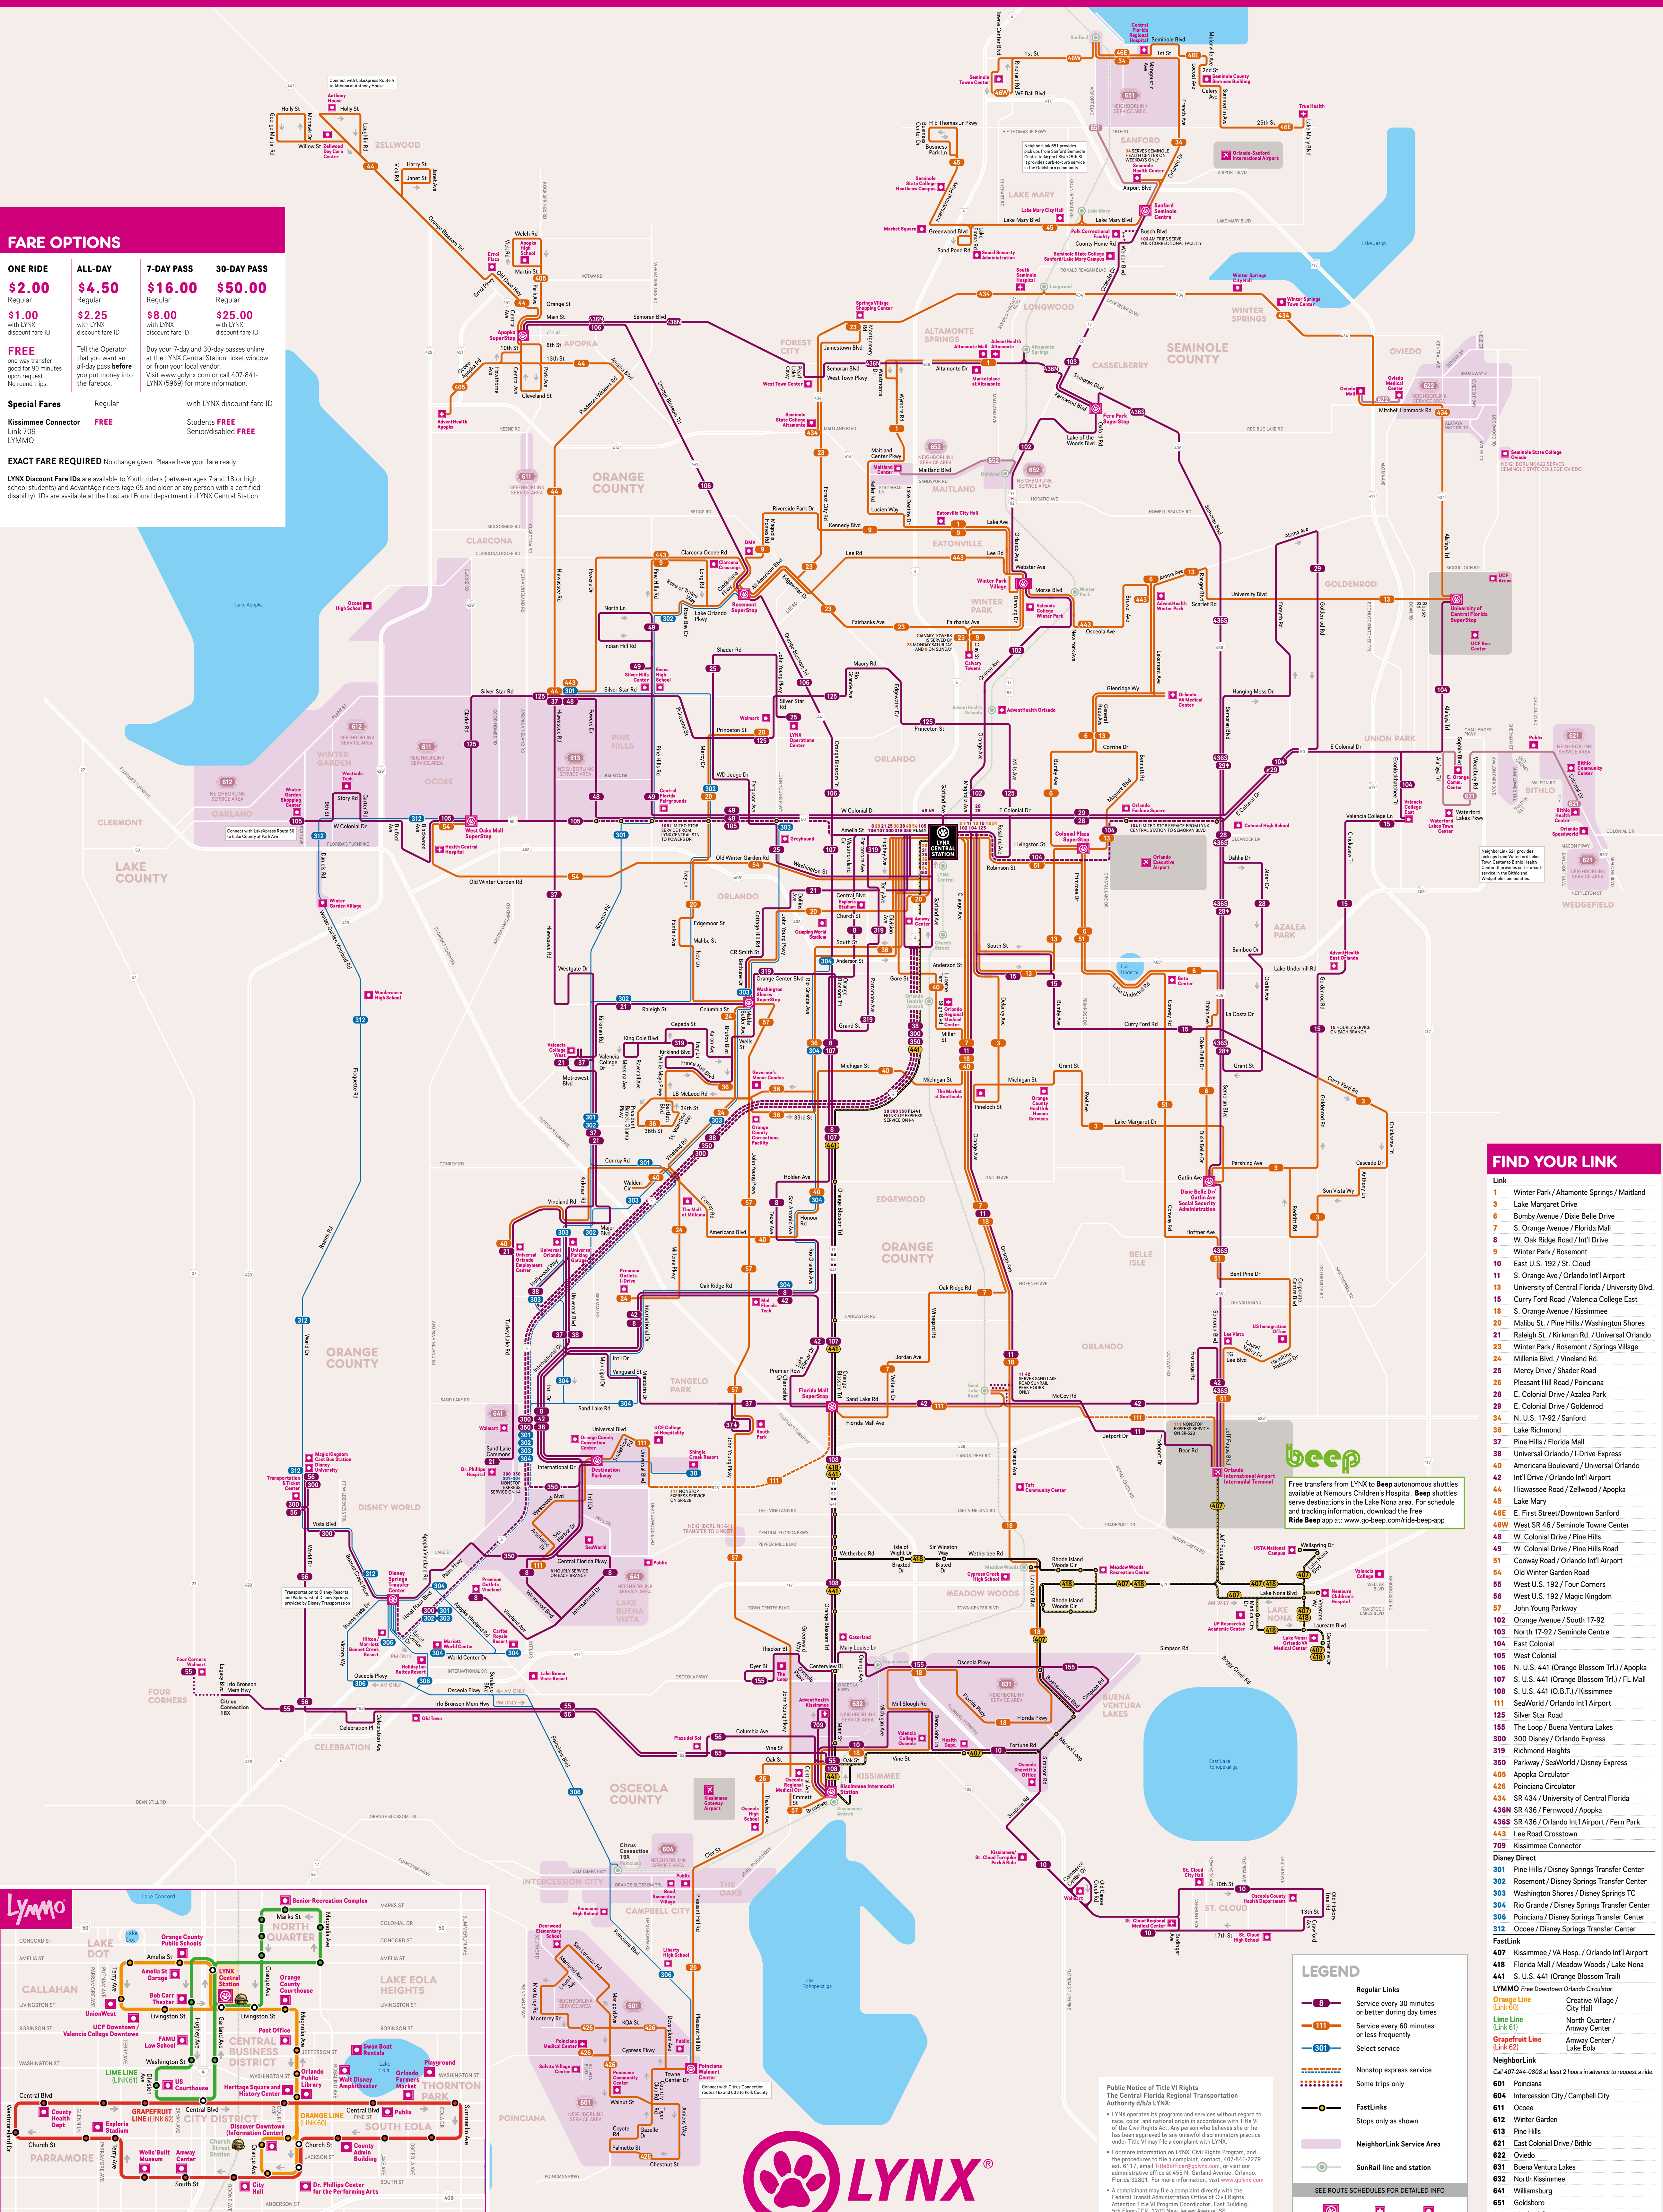

LYNX SYSTEM MAP

FARE OPTIONS

FIND YOUR LINK

LEGEND

1. Regular Links
     Service every 30 minutes or better during day times
   - Orange Line
     Service every 60 minutes or less frequently
   - Lime Line
     Select service
   - Grapefruit Line
     Nonstop express service
   - NeighborLink
     Some trips only
   - FastLinks
     Stops only as shown
   - NeighborLink Service Area
   - SunRail line and station
2. SEE ROUTE SCHEDULES FOR DETAILED INFO
3. LYNX SuperStop
   - Hospital
   - Point of Interest