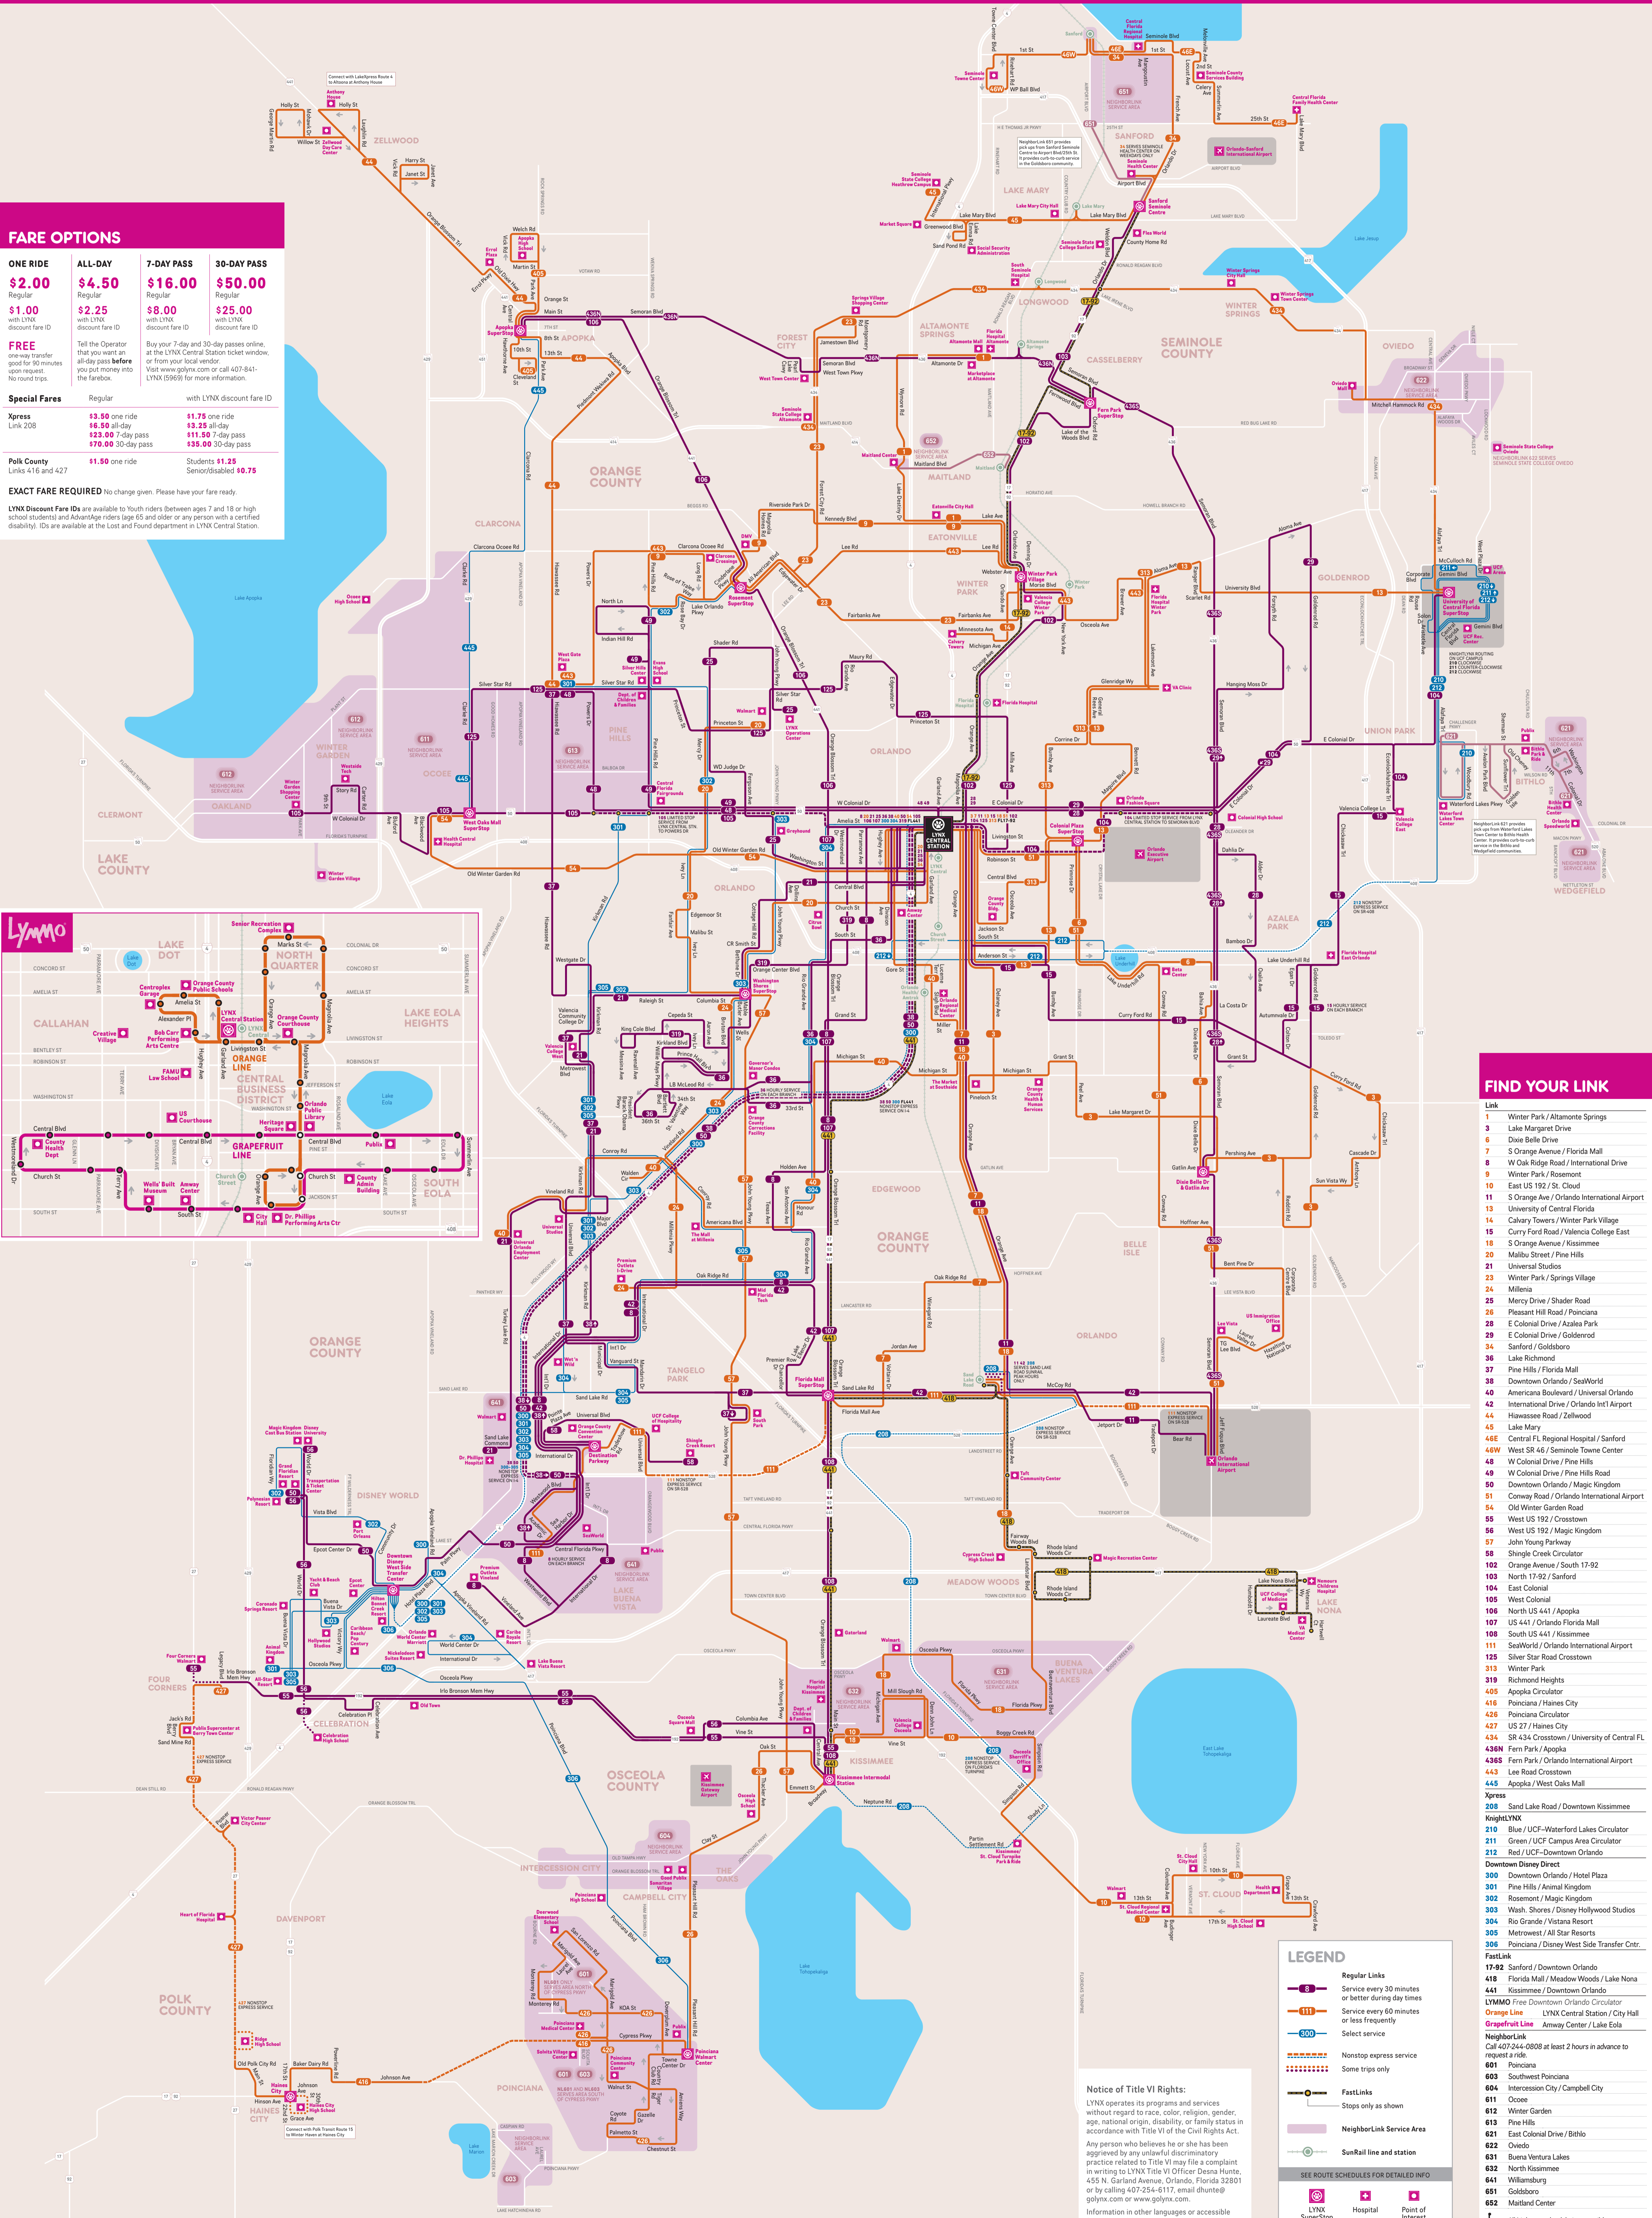

LYNX SYSTEM MAP

Schematic Map
Not to Scale

FARE OPTIONS

FIND YOUR LINK