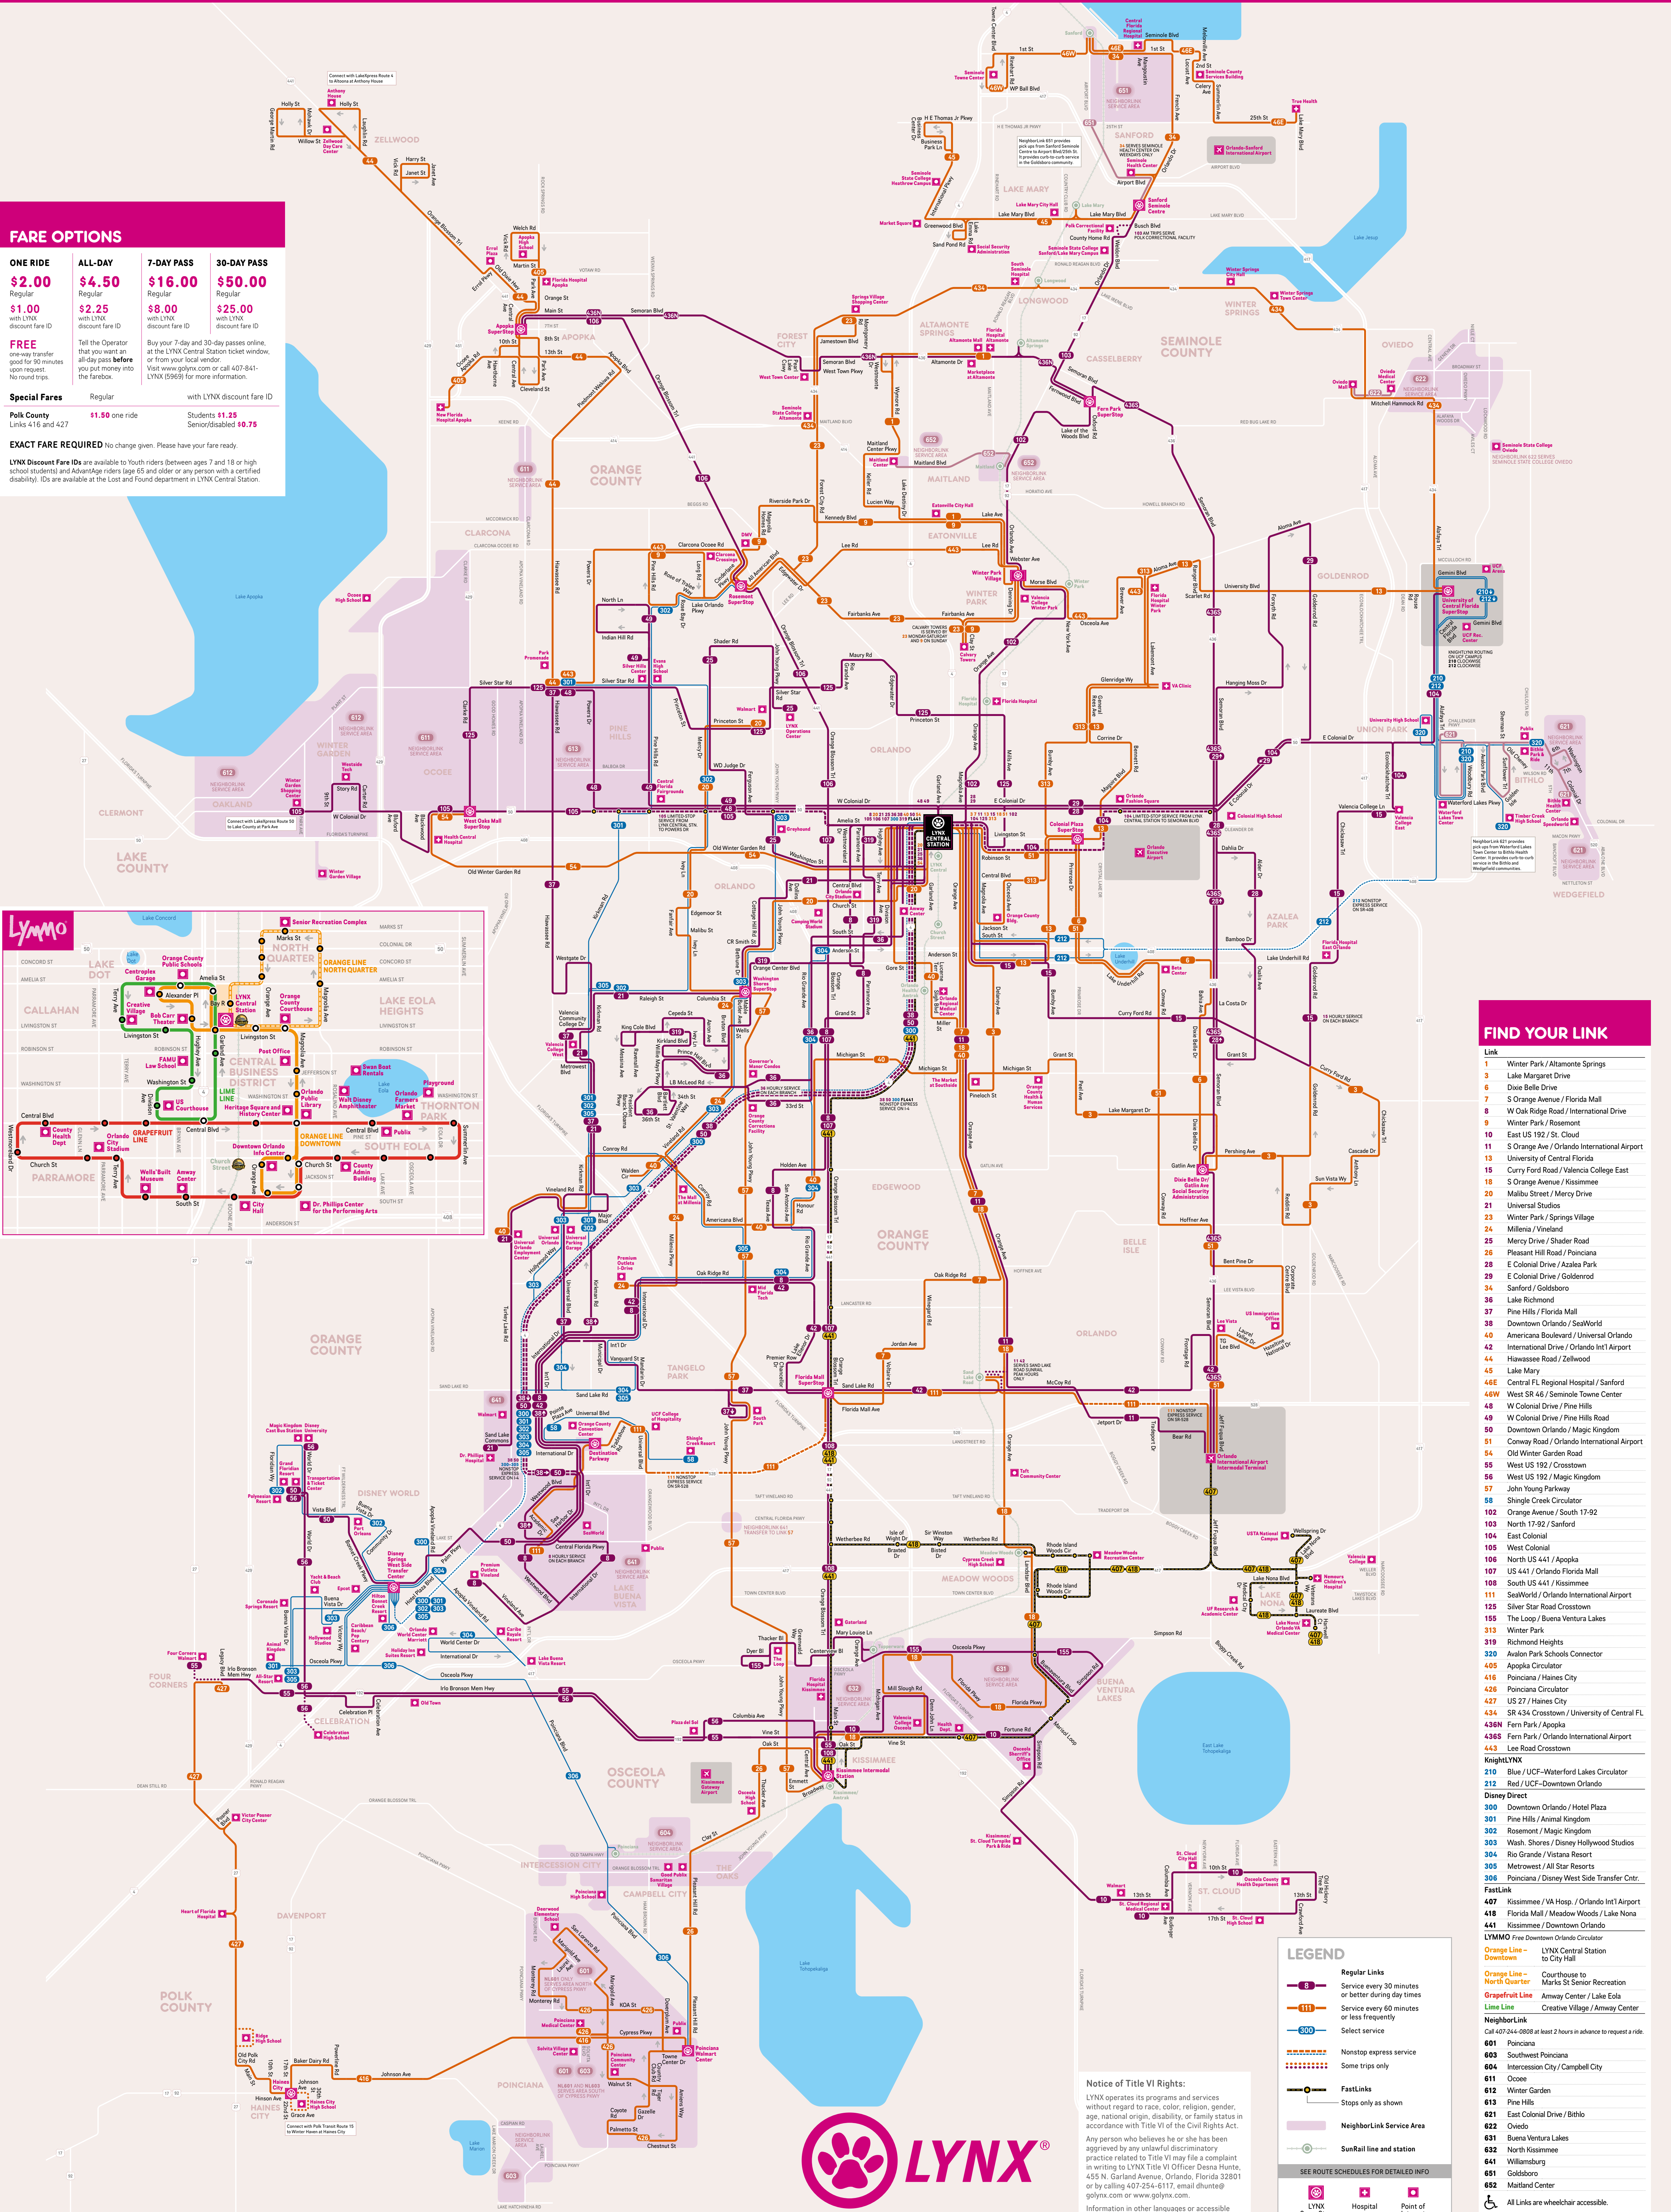

LYNX SYSTEM MAP

FARE OPTIONS

FIND YOUR LINK

1. 1 Winter Park / Altamonte Springs
   - 2 Lake Margaret Drive
   - 3 Dixie Belle Drive
   - 4 S Orange Avenue / Florida Mall
   - 5 W Oak Ridge Road / International Drive
   - 6 Winter Park / Rosemont
   - 7 East US 192 / St. Cloud
   - 8 S Orange Ave / Orlando International Airport
   - 9 University of Central Florida
   - 10 Curry Ford Road / Valencia College East
   - 11 S Orange Avenue / Kissimmee
   - 12 Malibu Street / Mercy Drive
   - 13 Universal Studios
   - 14 Winter Park / Springs Village
   - 15 Millenia / Vineland
   - 16 Mercy Drive / Shalder Road
   - 17 Pleasant Hill Road / Poinciana
   - 18 E Colonial Drive / Azelea Park
   - 19 E Colonial Drive / Goldenrod
   - 20 Sanford / Goldsboro
   - 21 Lake Richmond
   - 22 Pine Hills / Florida Mall
   - 23 Downtown Orlando / SeaWorld
   - 24 Americana Boulevard / Universal Orlando
   - 25 International Drive / Orlando Int'l Airport
   - 26 Hawassaw Road / Zellwood
   - 27 Lake Mary
   - 28 Central FL Regional Hospital / Sanford
   - 29 West SR 46 / Seminole Towne Center
   - 30 W Colonial Drive / Pine Hills
   - 31 W Colonial Drive / Pine Hills Road
   - 32 Downtown Orlando / Magic Kingdom
   - 33 Conway Road / Orlando International Airport
   - 34 Old Winter Garden Road
   - 35 West US 192 / Crossworn
   - 36 West US 192 / Magic Kingdom
   - 37 John Young Parkway
   - 38 Shingle Creek Circulator
   - 39 Orange Avenue / South 17-92
   - 40 North 17-92 / Sanford
   - 41 East Colonial
   - 42 West Colonial
   - 43 North US 441 / Apopka
   - 44 US 441 / Orlando Florida Mall
   - 45 South US 441 / Kissimmee
   - 46 SeaWorld / Orlando International Airport
   - 47 Silver Star Road Crossworn
   - 48 Winter Park / Buena Ventura Lakes
   - 49 Winter Park
   - 50 Winter Heights
   - 51 Avalon Park Schools Connector
   - 52 Apopka Circulator
   - 53 Poinciana / Haines City
   - 54 Kissimmee / Downtown Orlando
   - 55 US 27 / Haines City
   - 56 SR 434 Crossworn / University of Central FL
   - 57 Fern Park / Apopka
   - 58 Fern Park / Orlando International Airport
   - 59 Lee Road Crossworn
   - NeighborLYNX
     - 210 Blue / UCF-Waterford Lakes Circulator
     - 212 Red / UCF-Downtown Orlando
   - Disney Direct
     - 300 Downtown Orlando / Hotel Plaza
     - 301 Pine Hills / Animal Kingdom
     - 302 Rosemont / Magic Kingdom
     - 303 Wash. Shores / Disney Hollywood Studios
     - 304 Rio Grande / Vistara Resort
     - 305 Metrowest / All Star Resorts
     - 306 Poinciana / Disney West Side Transfer Cntr.
   - FastLink
     - 407 Kissimmee / VA Hosp. / Orlando Int'l Airport
     - 418 Florida Mall / Meadow Woods / Lake Nona
     - 441 Kissimmee / Downtown Orlando
     - LYNMO Free Downtown Orlando Circulator
2. **LEGEND**
3. Regular Links
     Service every 30 minutes or better during day times
   - Orange Line-Downtown
     Service every 60 minutes or less frequently
   - Orange Line-North Quarter
     Select service
   - Grapefruit Line
     Nonstop express service
   - Lime Line
     Some trips only
   - NeighborLink
     Stops only as shown
   - FastLinks
     Stops only as shown
   - NeighborLink Service Area
   - SunRail line and station
4. SEE ROUTE SCHEDULES FOR DETAILED INFO
5. LYNX SuperStop Hospital Point of Interest
6. All Links are wheelchair accessible.