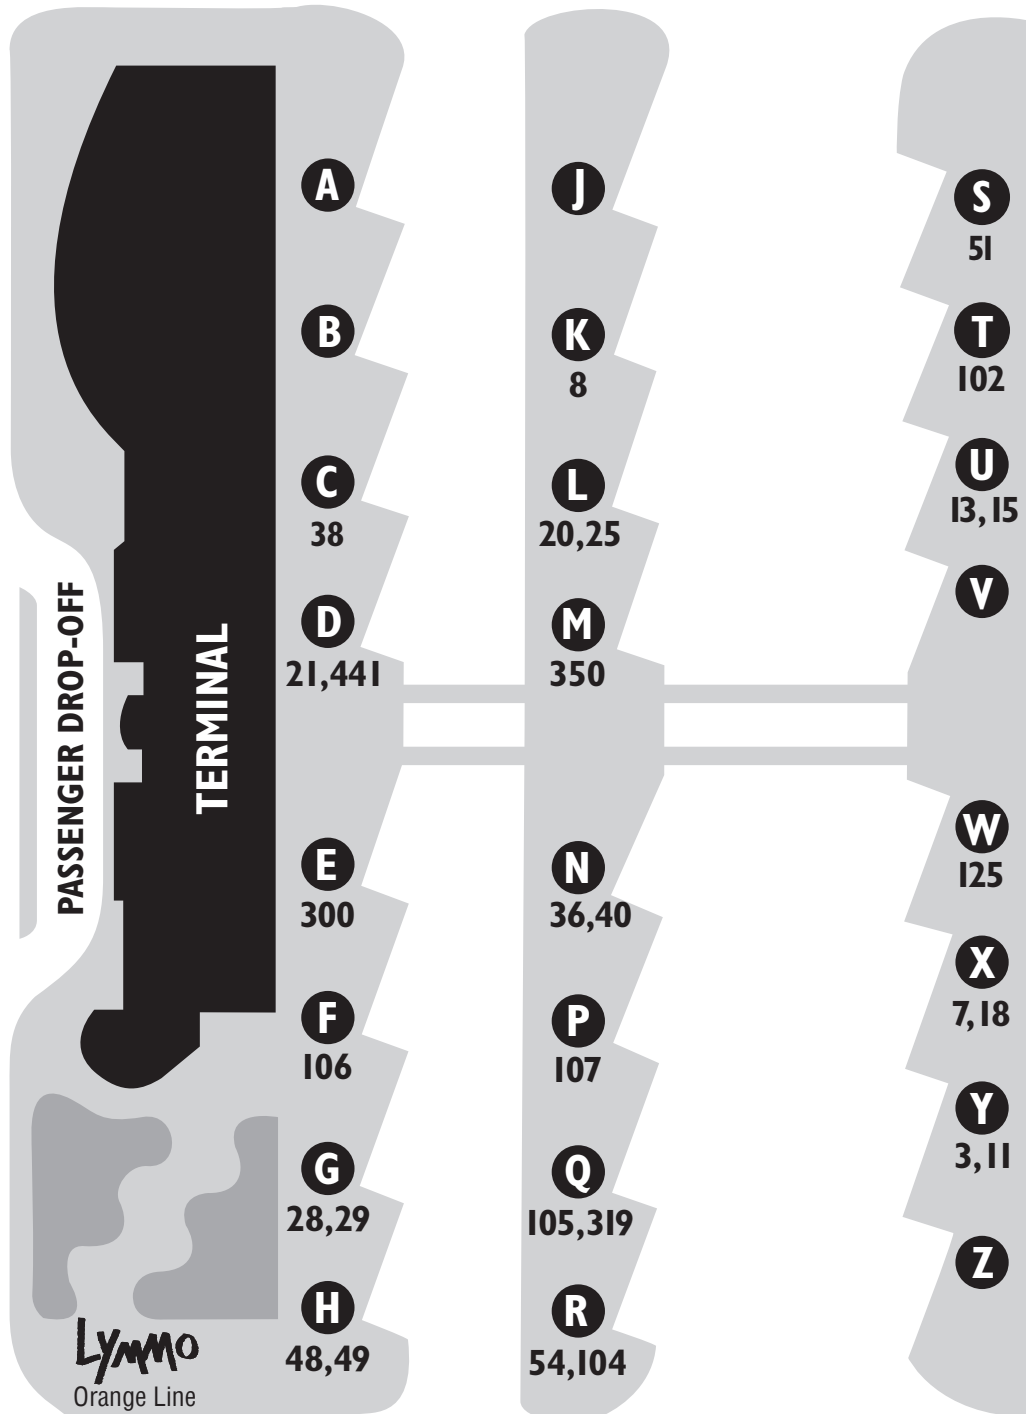

LYNX® Central Station Bay Map

AMELIA ST.

GARLAND AVE.

LIVINGSTON ST.

*Indicates limited trips (Please refer to individual schedules)

CURRENT AS OF 12/12/2021