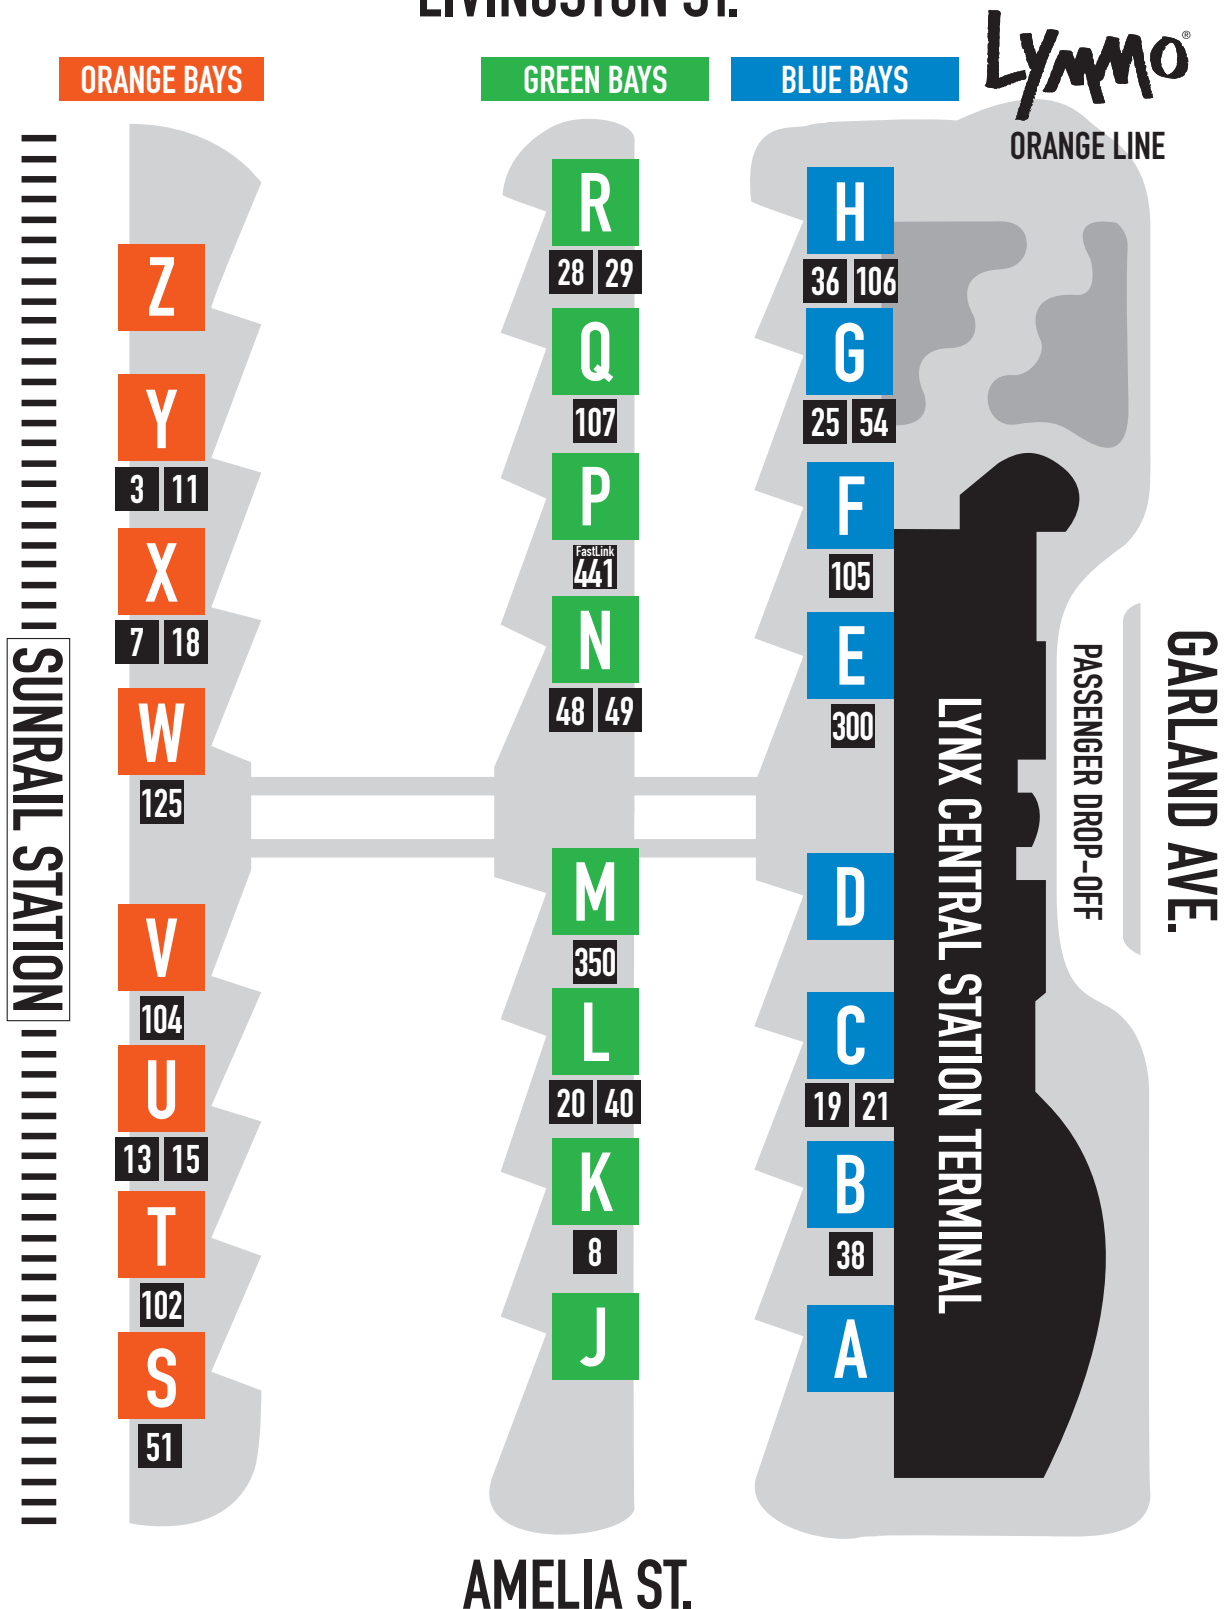

# LYNX CENTRAL STATION TERMINAL BAY MAP

LIVINGSTON ST.

EFFECTIVE JUNE 11, 2023