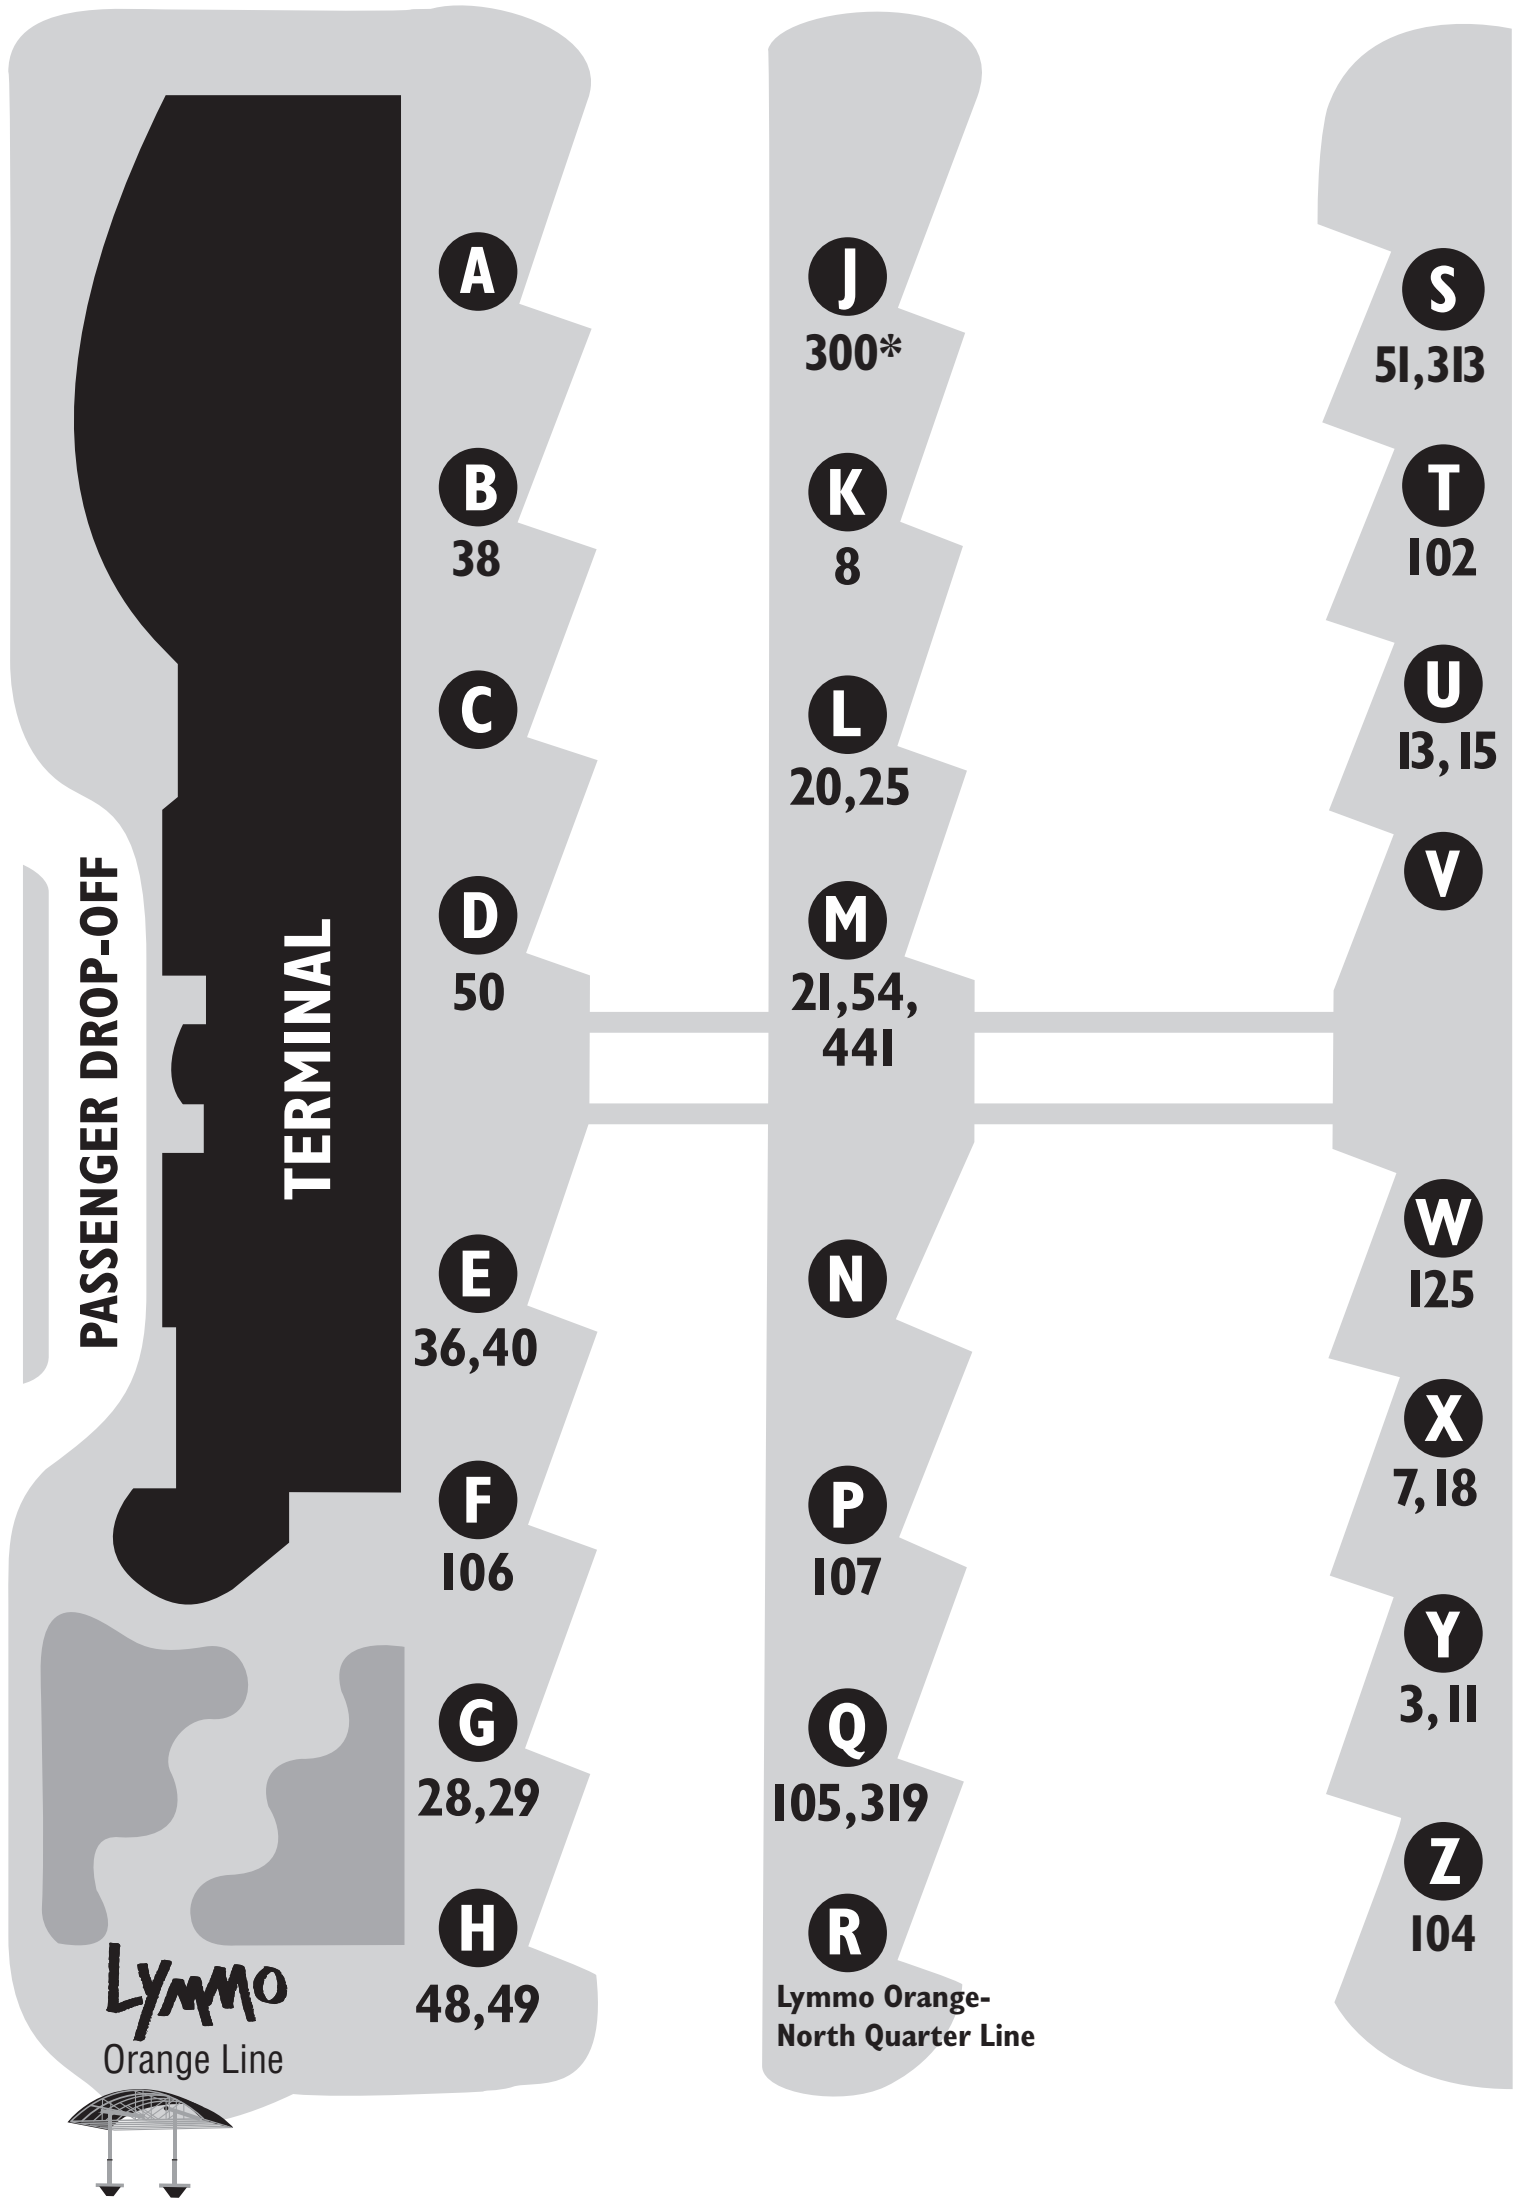

LYNX[®] Central Station Bay Map

AMELIA ST.

GARLAND AVE.

LIVINGSTON ST.

*Indicates limited trips (Please refer to individual schedules)