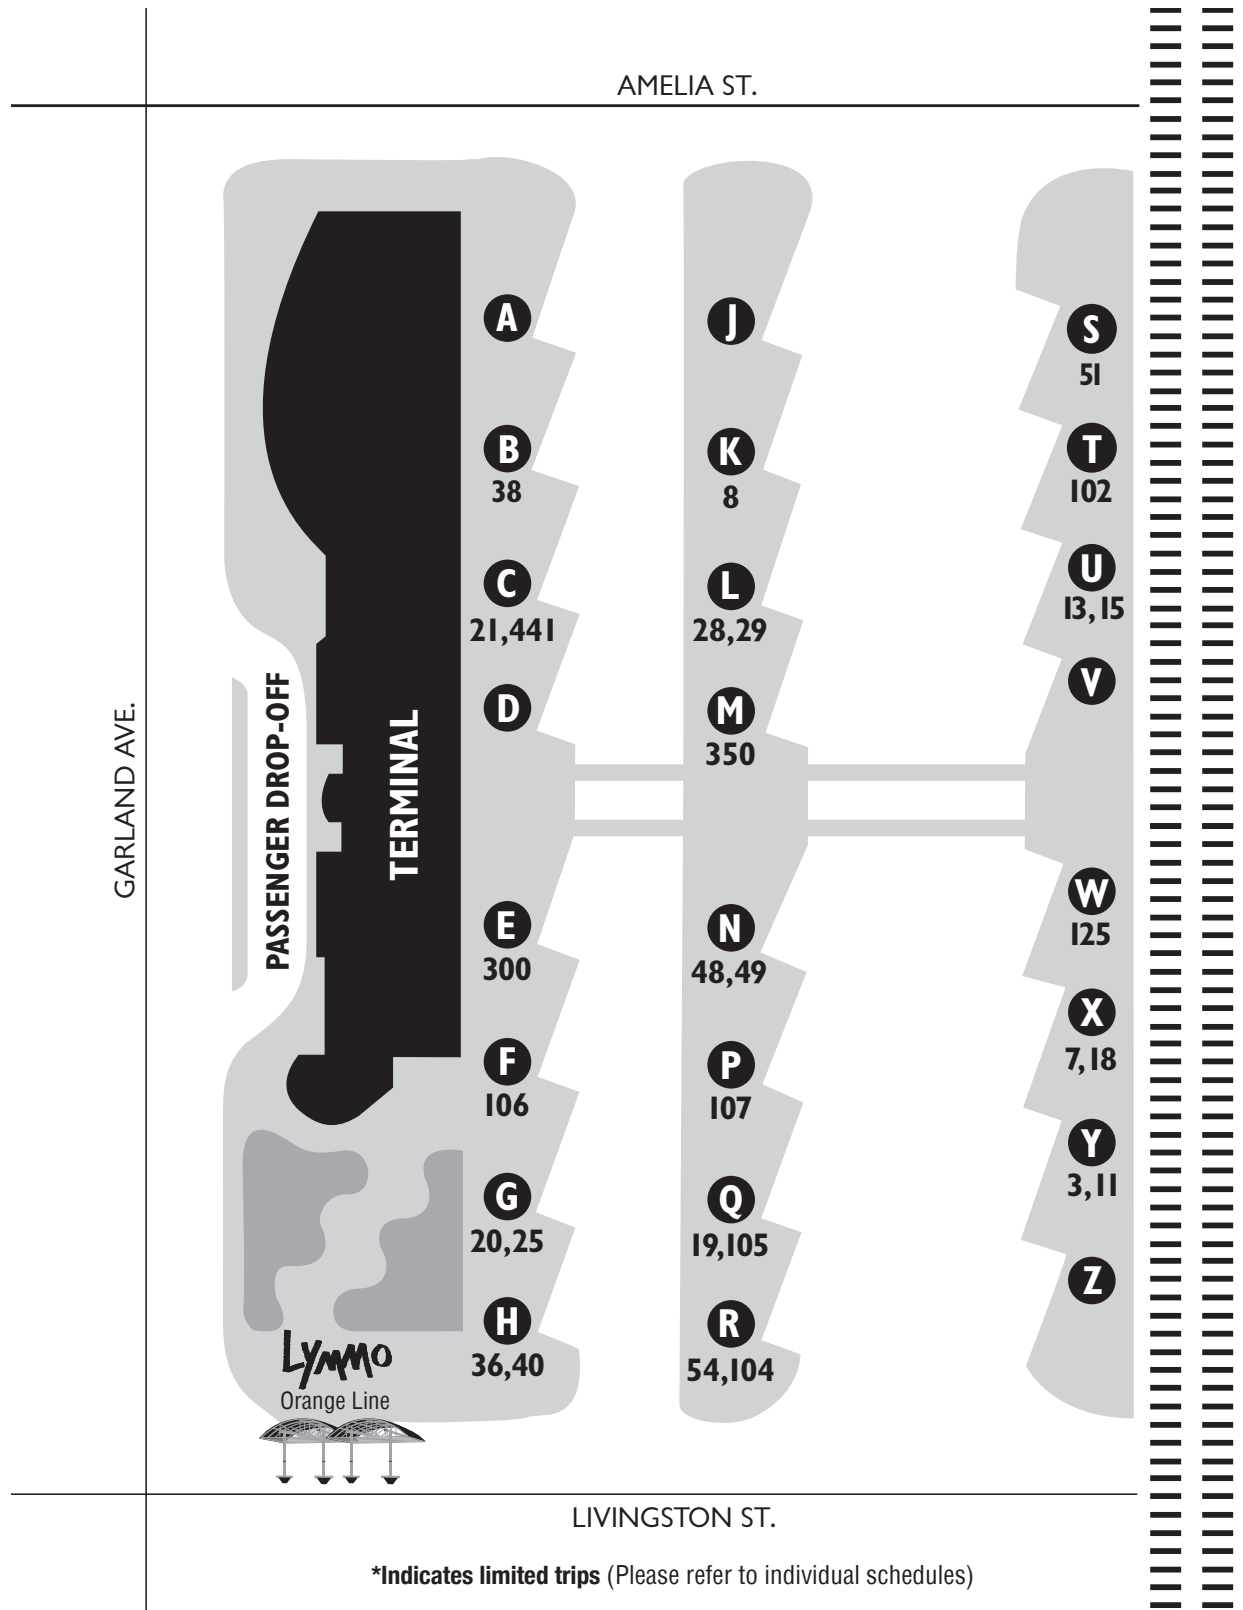

EFFECTIVE APRIL 24, 2022

LYNX TERMINAL MAP

*Indicates limited trips (Please refer to individual schedules)