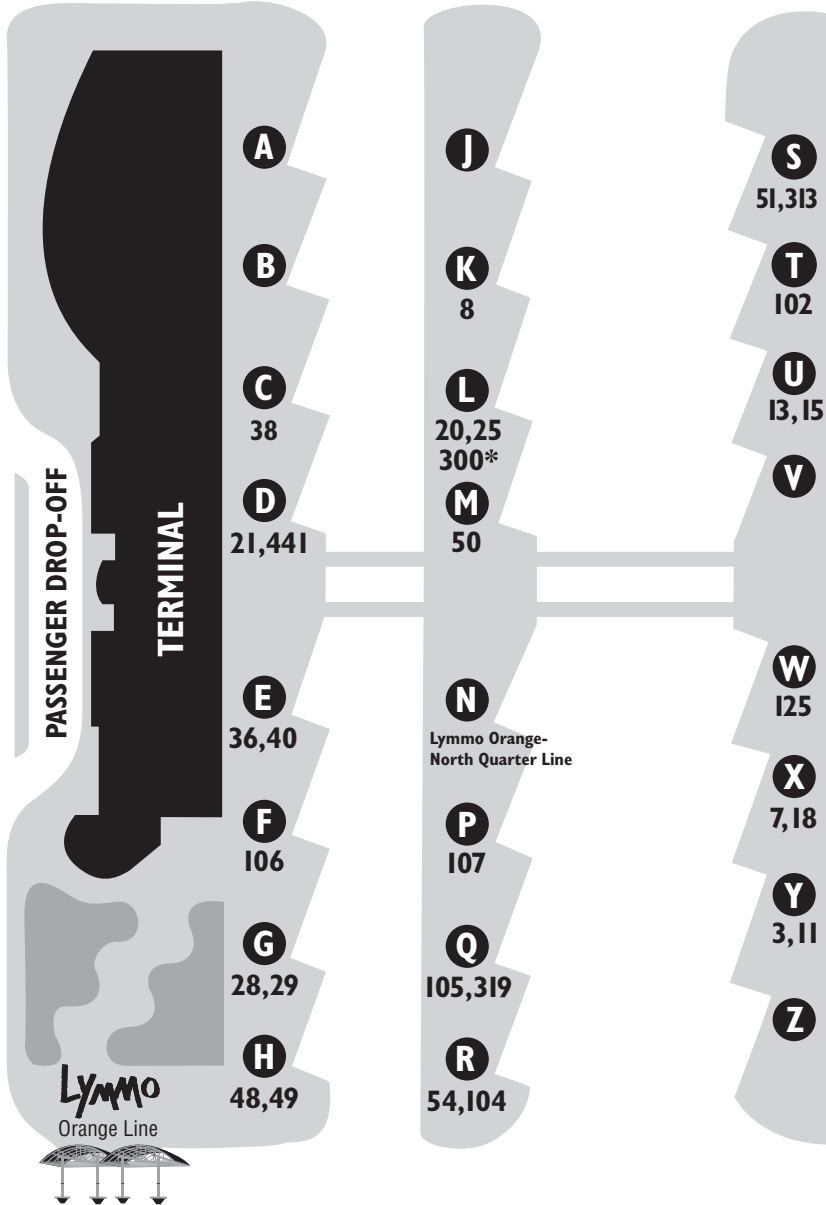

# LYNX® Central Station Bay Map

AMELIA ST.

GARLAND AVE.

LIVINGSTON ST.

\*Indicates limited trips (Please refer to individual schedules)