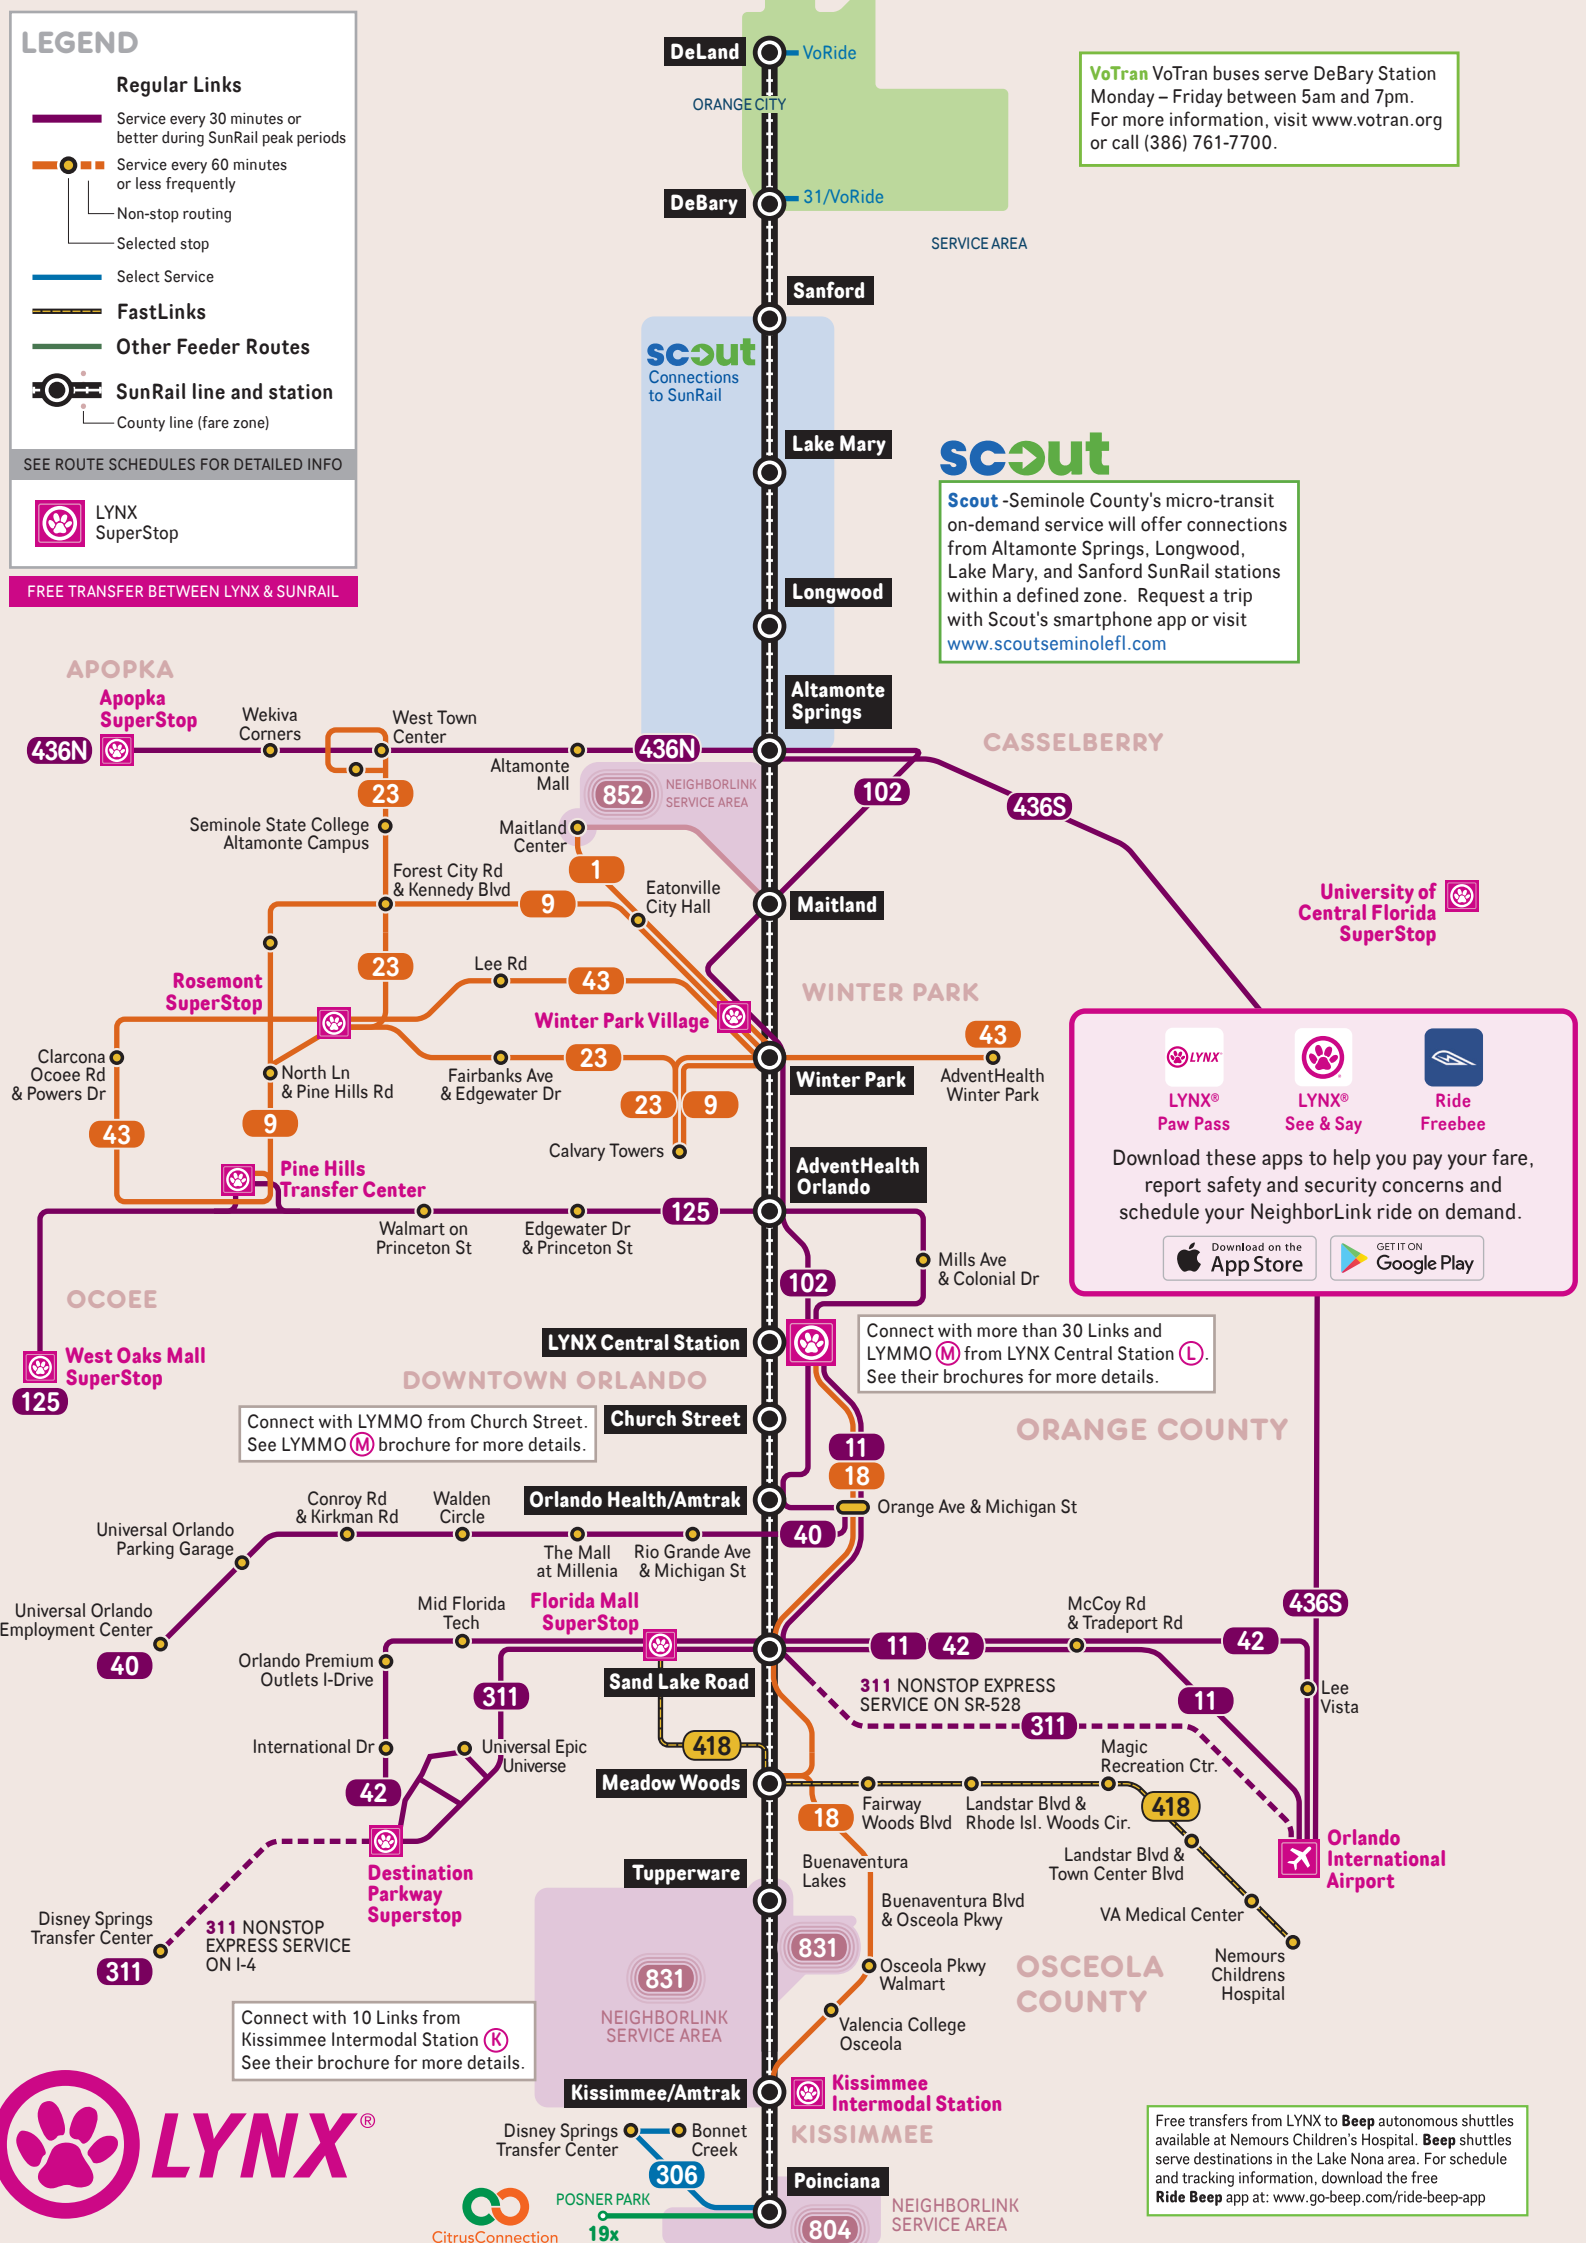

SUNRAIL CONNECTIONS

Schematic Map
Not to Scale

VoTran VoTran buses serve DeBary Station Monday – Friday between 5am and 7pm. For more information, visit www.votran.org or call (386) 761-7700.

Scout -Seminole County's micro-transit on-demand service will offer connections from Altamonte Springs, Longwood, Lake Mary, and Sanford SunRail stations within a defined zone. Request a trip with Scout's smartphone app or visit www.scoutseminolefl.com

Download these apps to help you pay your fare, report safety and security concerns and schedule your NeighborLink ride on demand.

LYNX® Paw Pass
LYNX® See & Say
Ride Freebee

Download on the App Store
GET IT ON Google Play

Connect with more than 30 Links and LYMMO (M) from LYNX Central Station (L). See their brochures for more details.

Connect with LYMMO from Church Street. See LYMMO (M) brochure for more details.

Connect with 10 Links from Kissimmee Intermodal Station (K). See their brochure for more details.

Free transfers from LYNX to **Beep** autonomous shuttles available at Nemours Children's Hospital. **Beep** shuttles serve destinations in the Lake Nona area. For schedule and tracking information, download the free **Ride Beep** app at: www.go-beep.com/ride-beep-app

19x

POSNER PARK
Kissimmee Intermodal Station
Kissimmee
Poinciana
804 NEIGHBORLINK SERVICE AREA