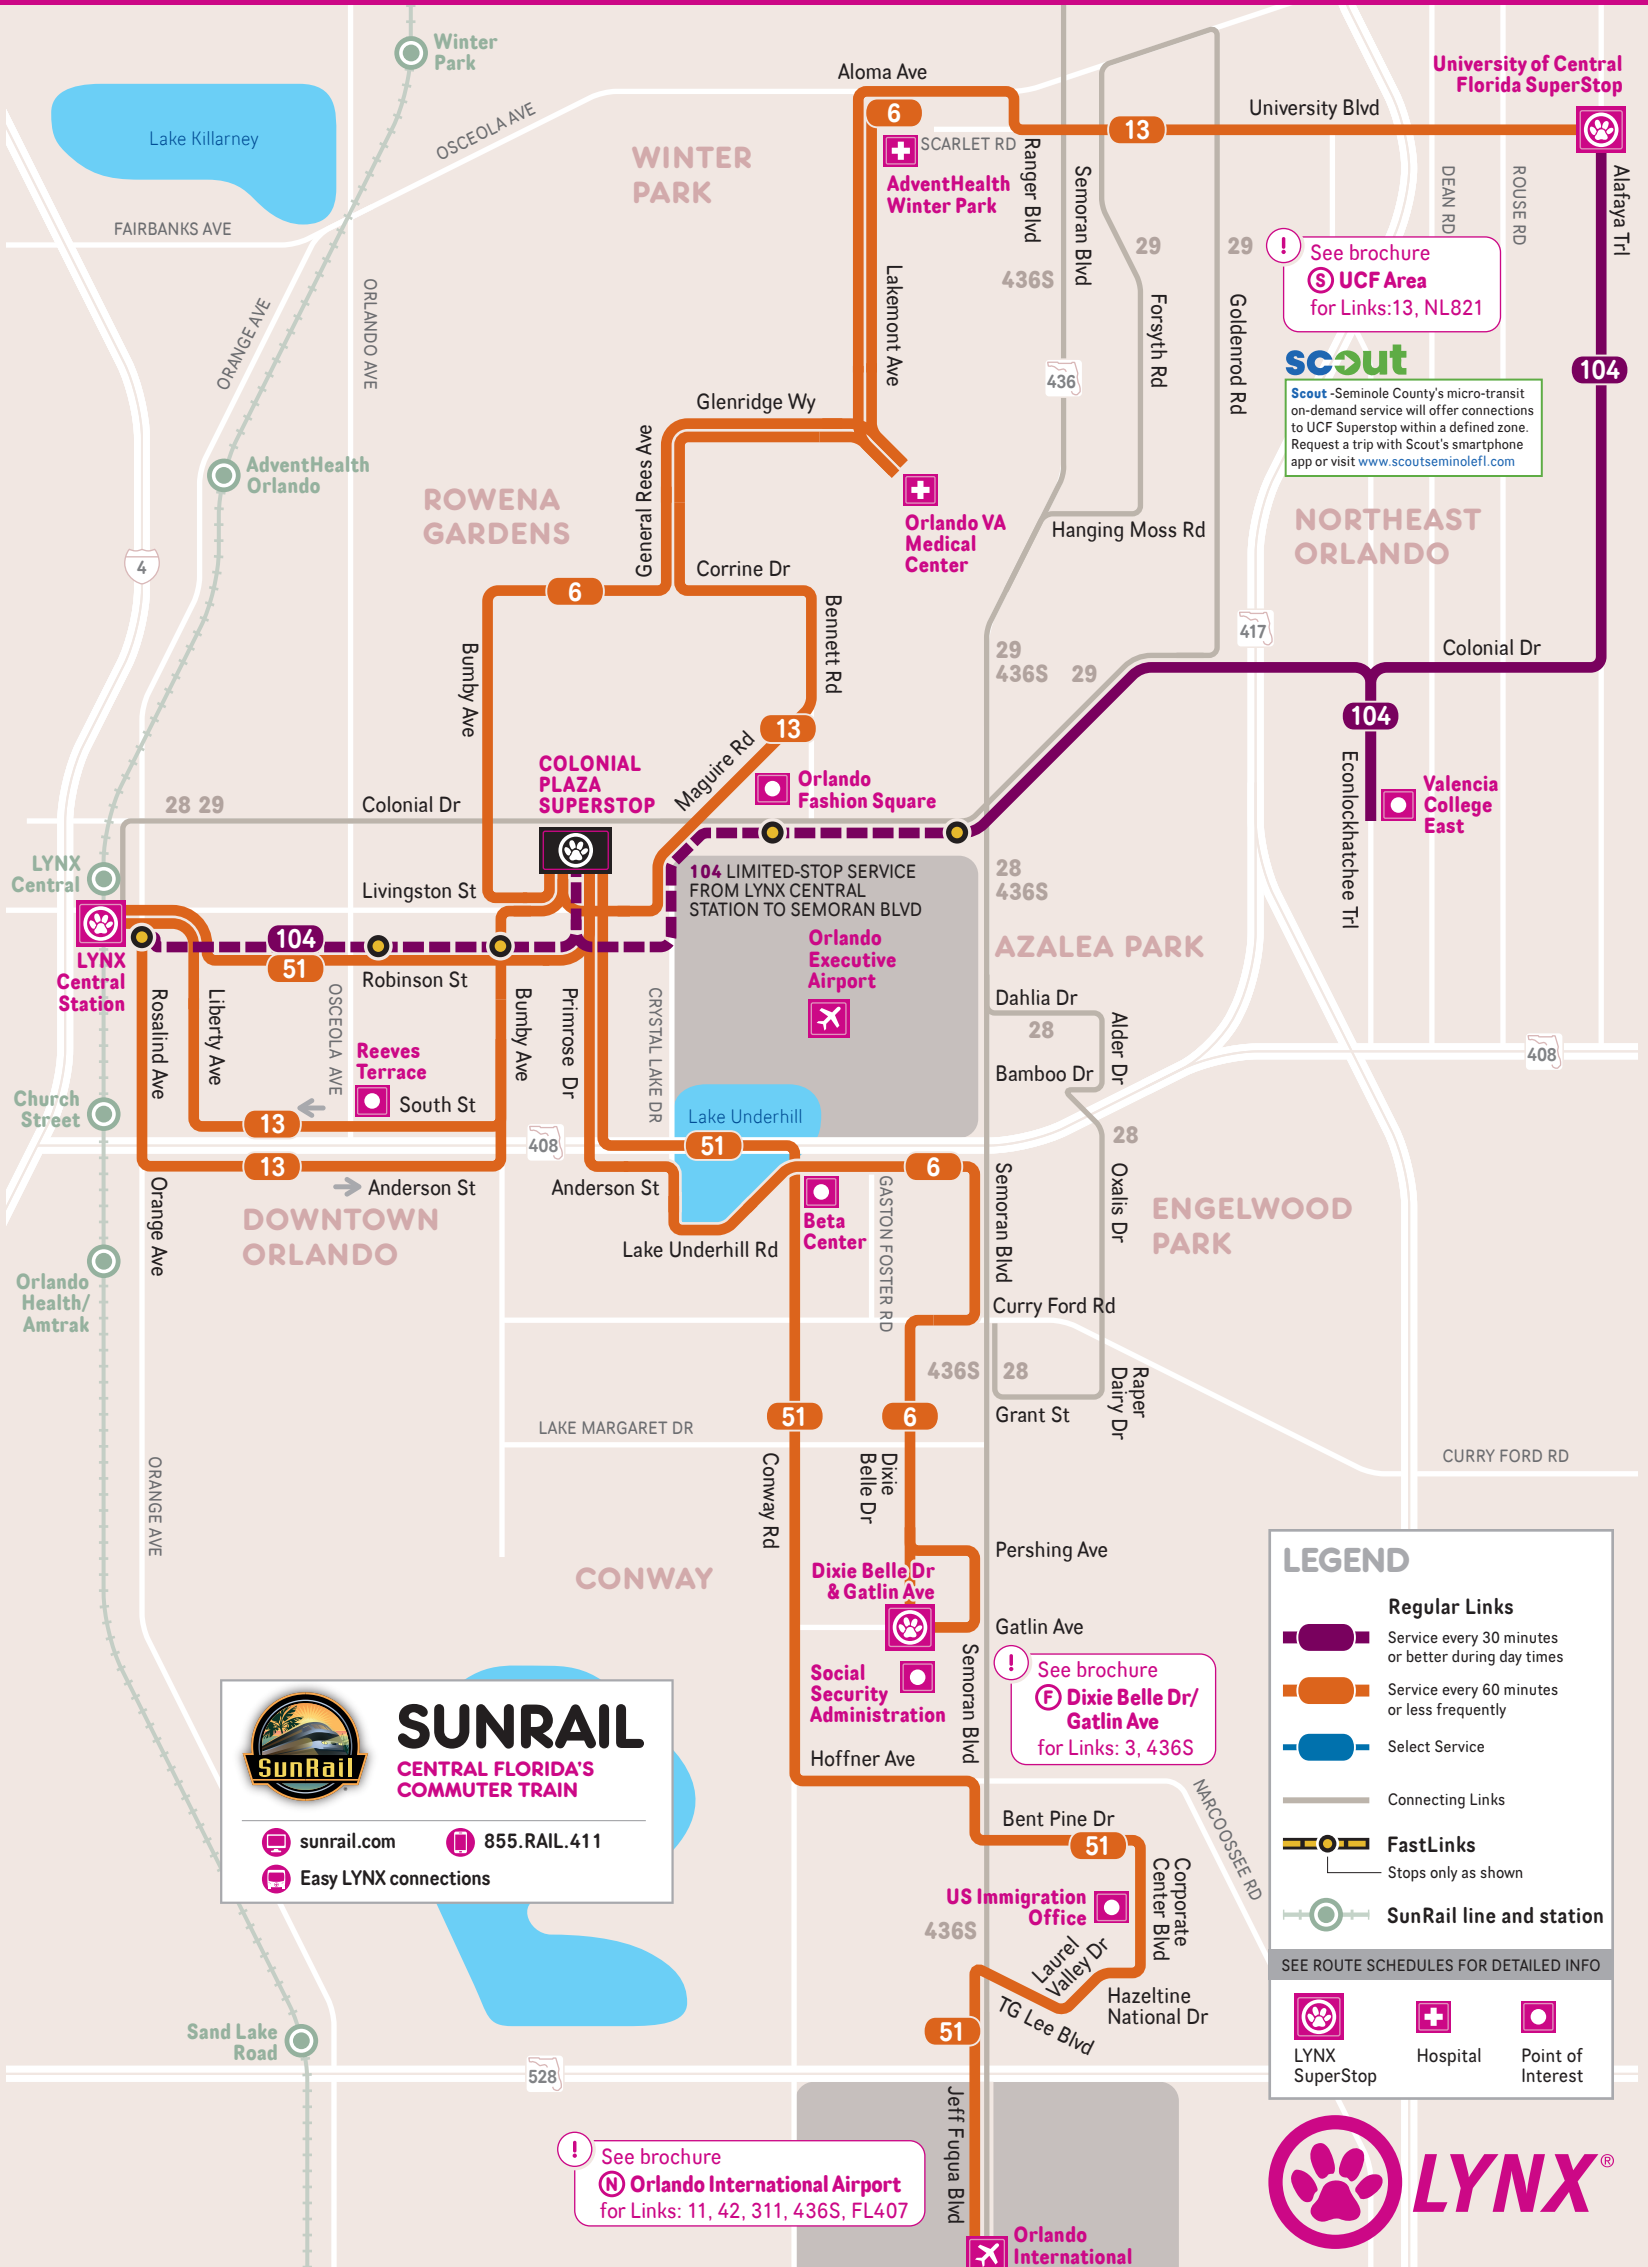

COLONIAL PLAZA SUPERSTOP

Schematic Map
Not to Scale