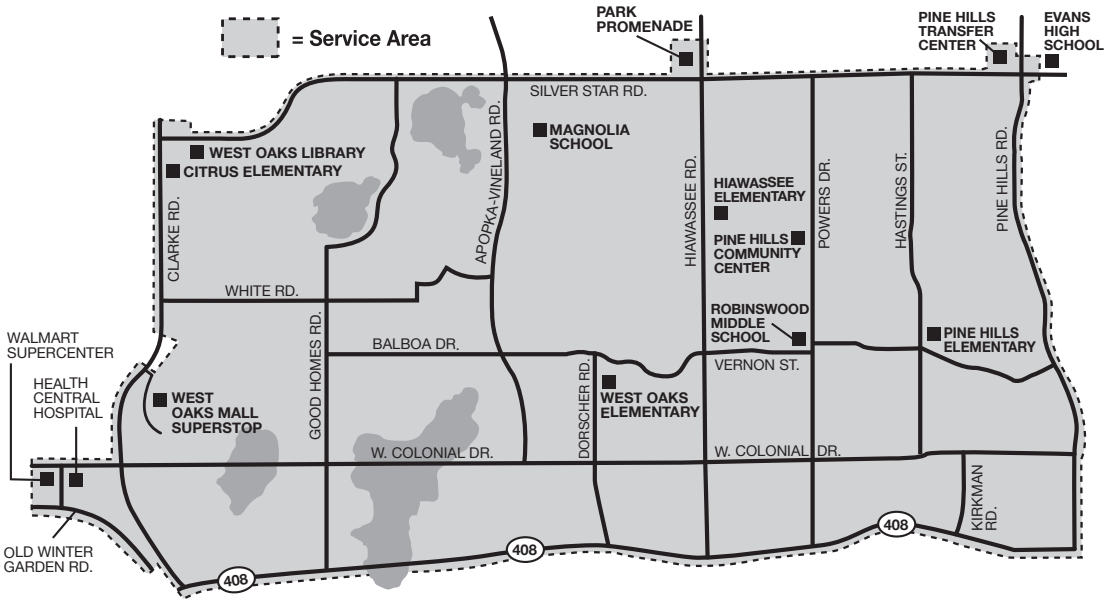

NEIGHBORLINK

813

Pine Hills

Monday–Saturday service
No Sunday/Holiday service

SERVING:

- West Oaks Mall SuperStop
- Health Central Hospital
- (Connect to Links 54, 105, 125, 705
- Walmart Supercenter
- & NeighborLink 811)
- Pine Hills Transfer Center
- Park Promenade
- Evans High School

Monday - Friday
Service hours are

5:30a.m. - 8:25p.m.

Saturday

Service hours are

5:30a.m. - 8:20p.m.

**Passengers can book their ride
using the Ride Freebee App
or by calling 407-244-0808.**

Effective May 26, 2026