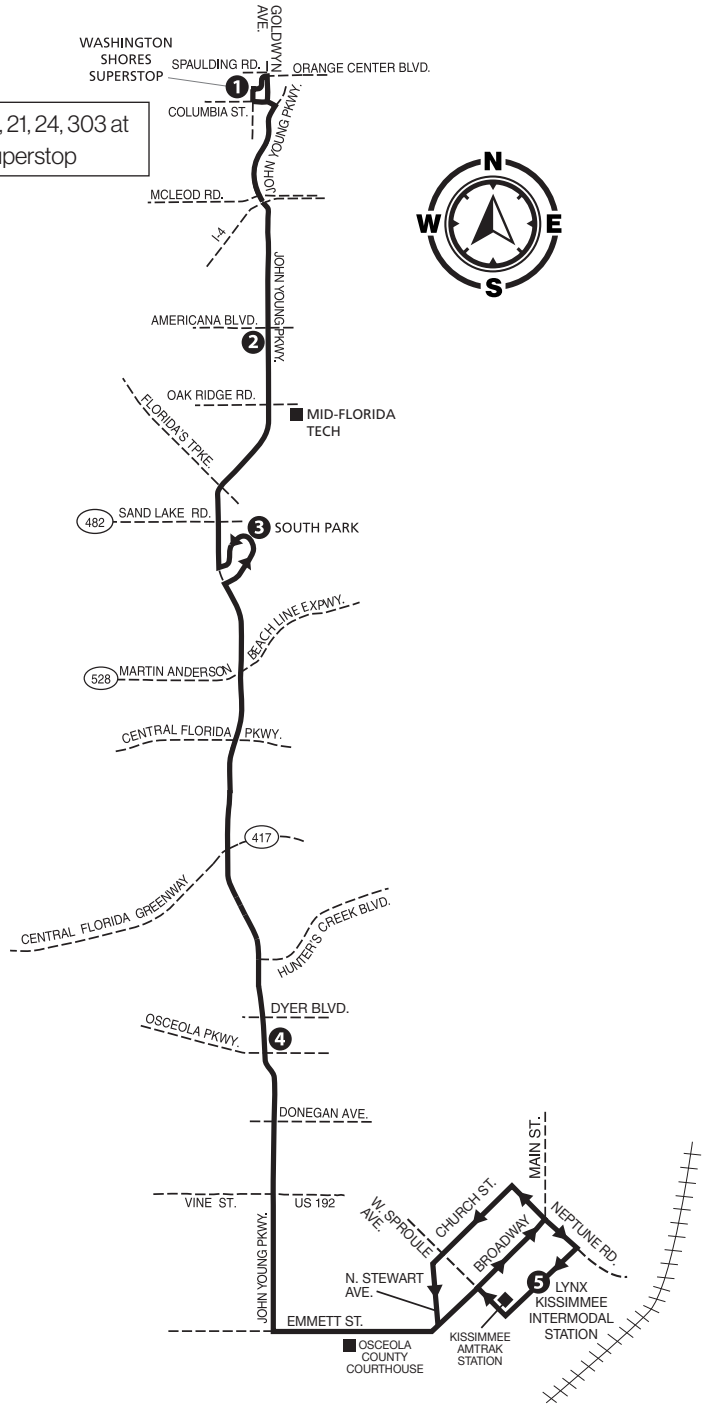

LINK 57

John Young Parkway

Monday–Saturday service
No Sunday/Holiday service

- **SERVING:**
- Washington Shores SuperStop
- Mid Florida Tech
- South Park Walmart
- Hunter's Creek
- The Loop

LYNX Kissimmee Intermodal Station/SunRail
Osceola County Courthouse

Transfer to Links 19, 20, 21, 24, 303 at Washington Shores Superstop