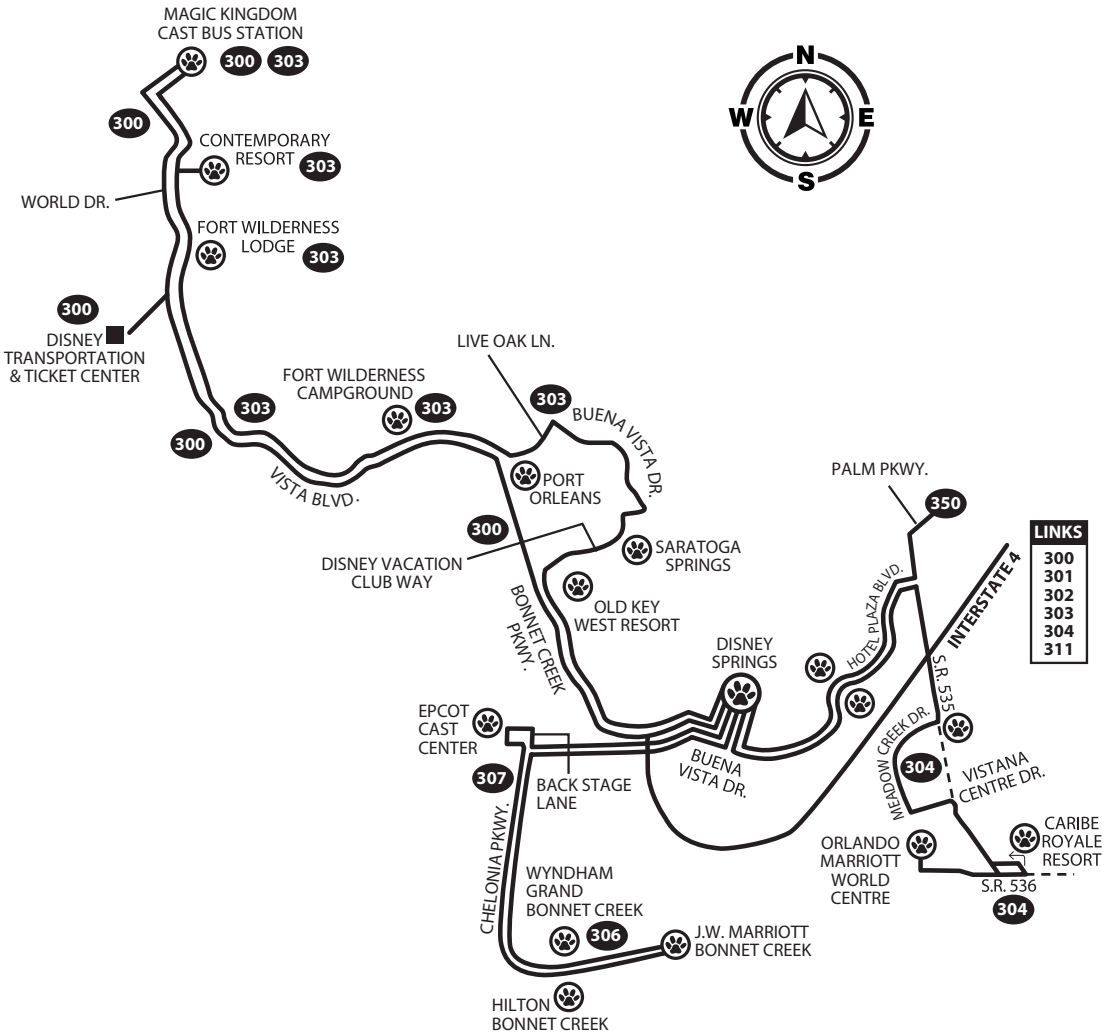

LINKS 300-350

Disney Service

Monday–Sunday
& Holiday service

SERVING:

- **Link 300** Disney/Orlando Express
- **Link 301** Disney Direct/Pine Hills/Hiawassee Rd.
- **Link 302** Disney Direct/Pine Hills Rd.
- **Link 303** Disney Direct/Washington Shores/Pine Hills
- **Link 304** Disney Direct/Rio Grande Ave./Vistana Resort
- **Link 306** Disney Direct/Poinciana
- **Link 307** Disney Circulator
- **Link 311** Disney/Orlando Int'l. Airport/Universal Epic Universe
- **Link 350** Destination Pkwy./SeaWorld/Disney Express