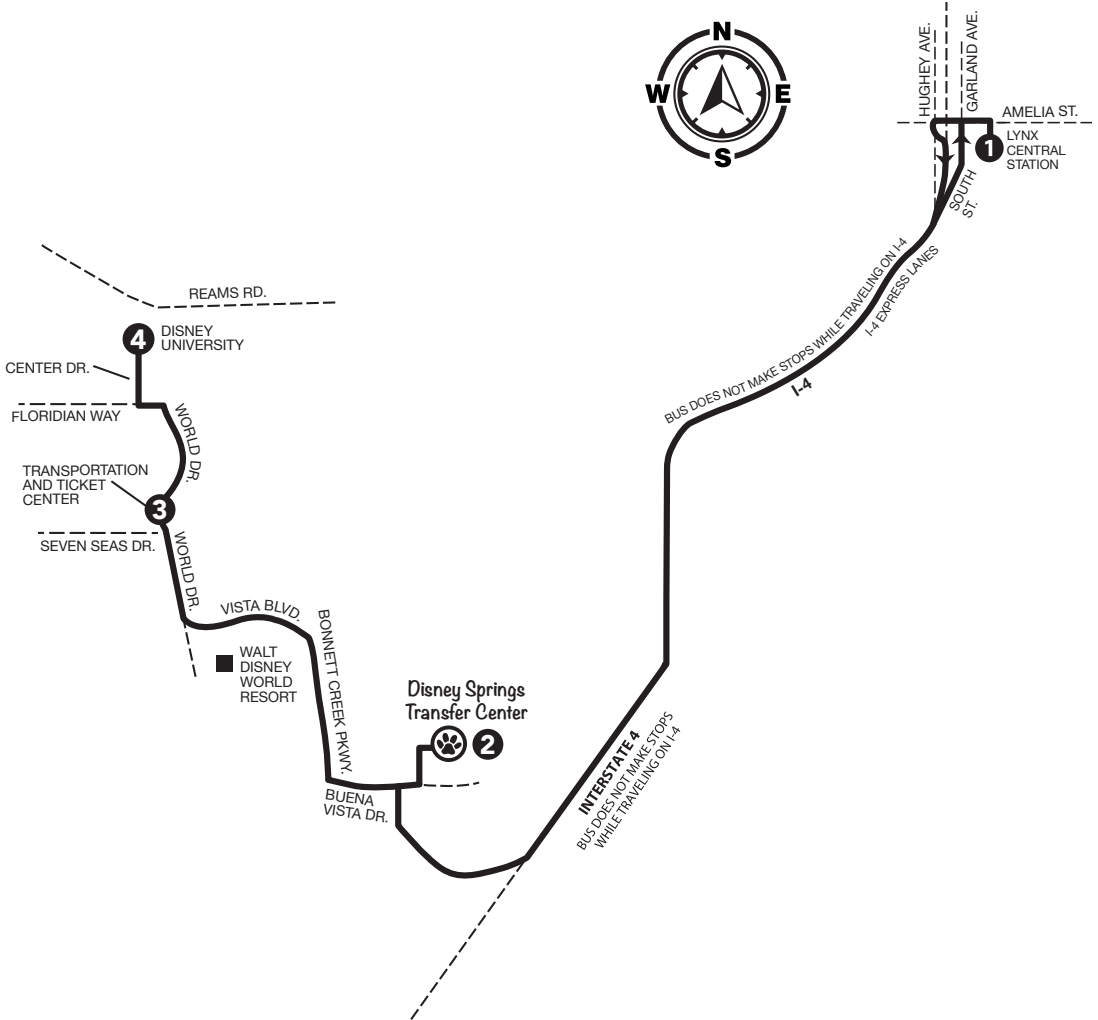

Stops only at timepoints
indicated in schedule

MONDAY-FRIDAY

TO DISNEY

LYNX CENTRAL STATION	DISNEY SPRINGS TRANSFER CENTER	TRANSPORTATION & TICKET CENTER	DISNEY UNIVERSITY
1	2	3	4
5:15	5:40	5:52	5:59
5:45	6:10	6:22	6:29
6:15	6:40	6:52	6:59
6:45	7:10	7:22	7:29
7:15	7:43	7:55	8:02
7:45	8:13	8:25	8:32
8:15	8:43	8:55	9:02
8:45	9:13	9:25	9:32
9:15	9:43	9:55	10:02
9:45	10:13	10:25	10:32
10:15	10:43	10:55	11:02
10:45	11:13	11:25	11:32
11:15	11:43	11:55	12:02
11:45	12:13	12:25	12:32
12:15	12:43	12:55	1:02
12:45	1:13	1:25	1:32
1:15	1:43	1:55	2:02
1:45	2:16	2:28	2:35
2:15	2:46	2:58	3:05
2:45	3:22	3:34	3:41
3:15	3:52	4:04	4:11
3:45	4:22	4:34	4:41
4:15	4:52	5:04	5:11
4:45	5:22	5:34	5:41
5:15	5:52	6:04	6:11
5:45	6:19	6:31	6:38
6:15	6:45	6:57	7:04
6:45	7:15	7:27	7:34
7:15	7:43	7:55	8:02
7:45	8:13	8:25	8:32
8:15	8:43	8:55	9:02
8:45	9:13	9:25	9:32
9:15	9:41	9:53	10:00
9:45	10:11	10:23	10:30
10:15	10:40	10:52	10:59
11:15	11:40	11:52	11:59