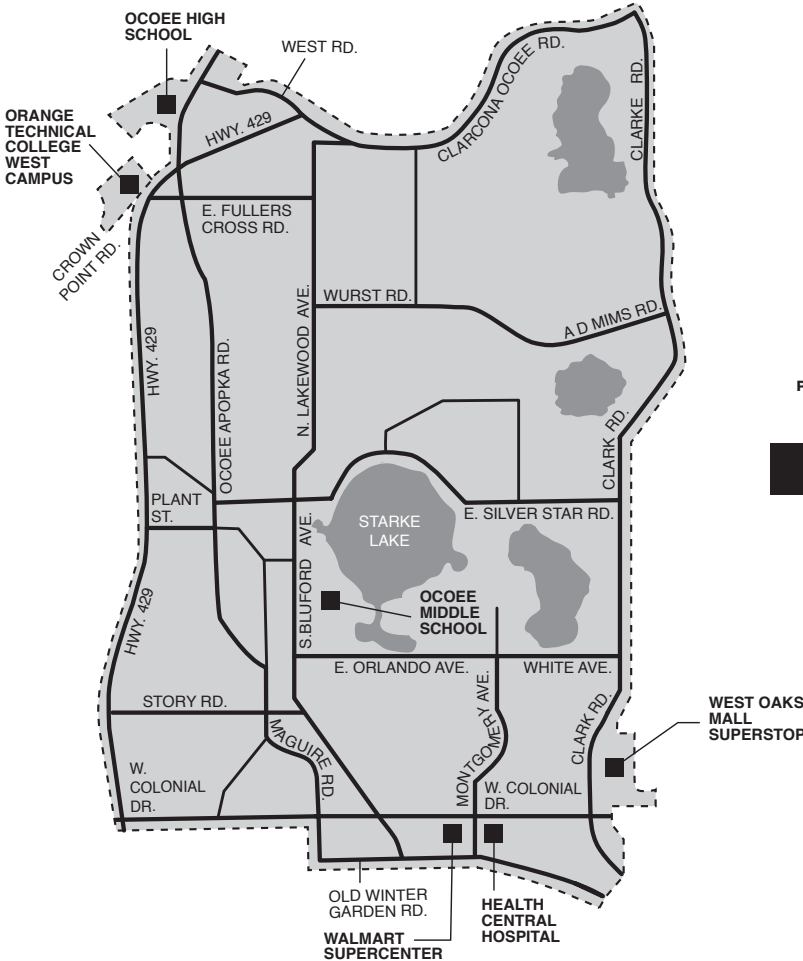

MONDAY-FRIDAY

SERVICE AREA

CONNECTION AT WEST OAKS MALL

NEIGHBORLINK ARRIVES

NEIGHBORLINK DEPARTS

5:20	5:30
6:20	6:30
7:20	7:30
8:20	8:30
9:20	9:30
10:20	10:30
11:20	11:30
12:20	12:30
1:20	1:35
2:25	2:35
3:25	3:35
4:25	4:35
5:25	5:35
6:25	6:35
7:25	7:35
8:25	8:35