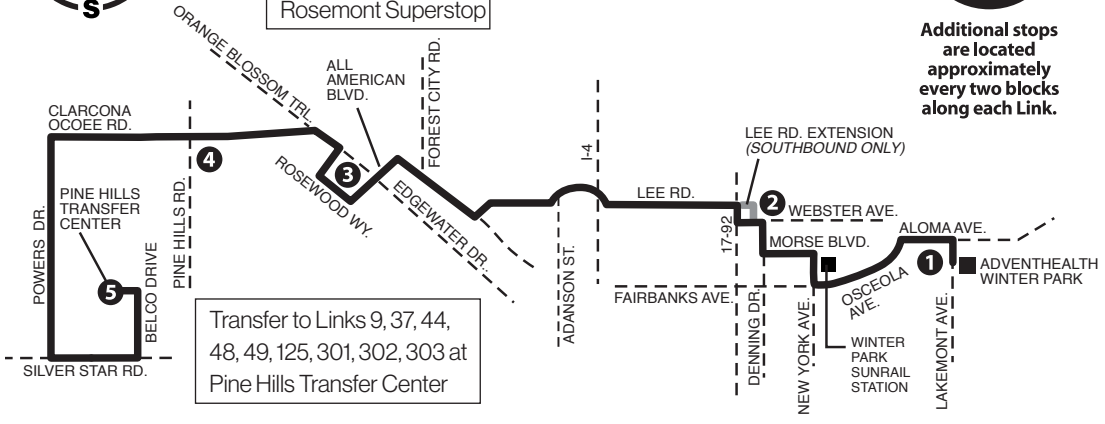

Numbers on map correspond to numbers on schedules.

Additional stops are located approximately every two blocks along each Link.

MONDAY-FRIDAY

ALOMA AVENUE TO PINE HILLS TRANSFER CENTER

1 ALOMA AVE. & LAKEMONT AVE.	2 WEBSTER AVE. & DENNING DR.	3 ROSEMONT SUPERSTOP (ARRIVE)	3 ROSEMONT SUPERSTOP (DEPART)	4 CLARCONA OCOEE RD. & PINE HILLS RD.	5 PINE HILLS TRANSFER CENTER
6:35	6:47	7:08	7:08	7:16	7:30
7:30	7:45	8:06	8:06	8:14	8:30
8:30	8:45	9:09	9:09	9:16	9:32
9:30	9:45	10:05	10:05	10:12	10:25
10:30	10:44	11:06	11:06	11:12	11:25
11:30	11:44	12:05	12:05	12:11	12:24
12:30	12:44	1:05	1:05	1:12	1:27
1:30	1:44	2:07	2:07	2:14	2:30
2:30	2:44	3:11	3:11	3:18	3:34
3:30	3:44	4:11	4:11	4:19	4:36
4:30	4:45	5:12	5:12	5:20	5:37
5:30	5:45	6:12	6:12	6:20	6:37
6:30	6:43	7:04	7:04	7:10	7:25
7:25	7:38	7:56	7:56	8:02	8:14
8:25	8:36	8:54	8:54	9:00	9:12