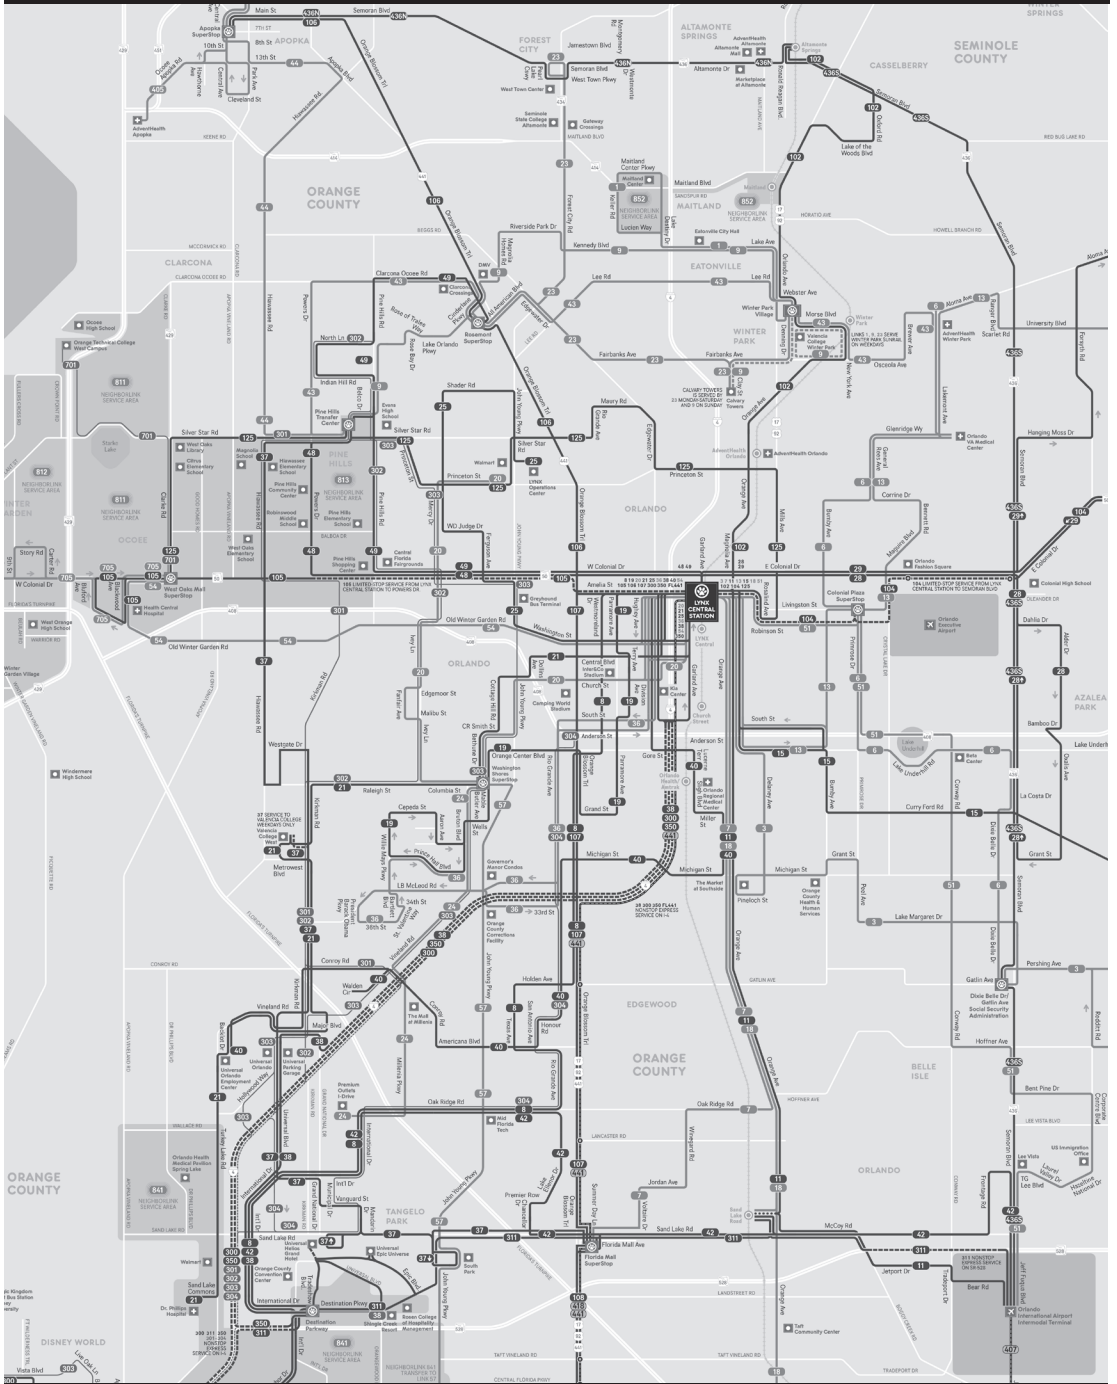

7 SCHEDULES & MAPS