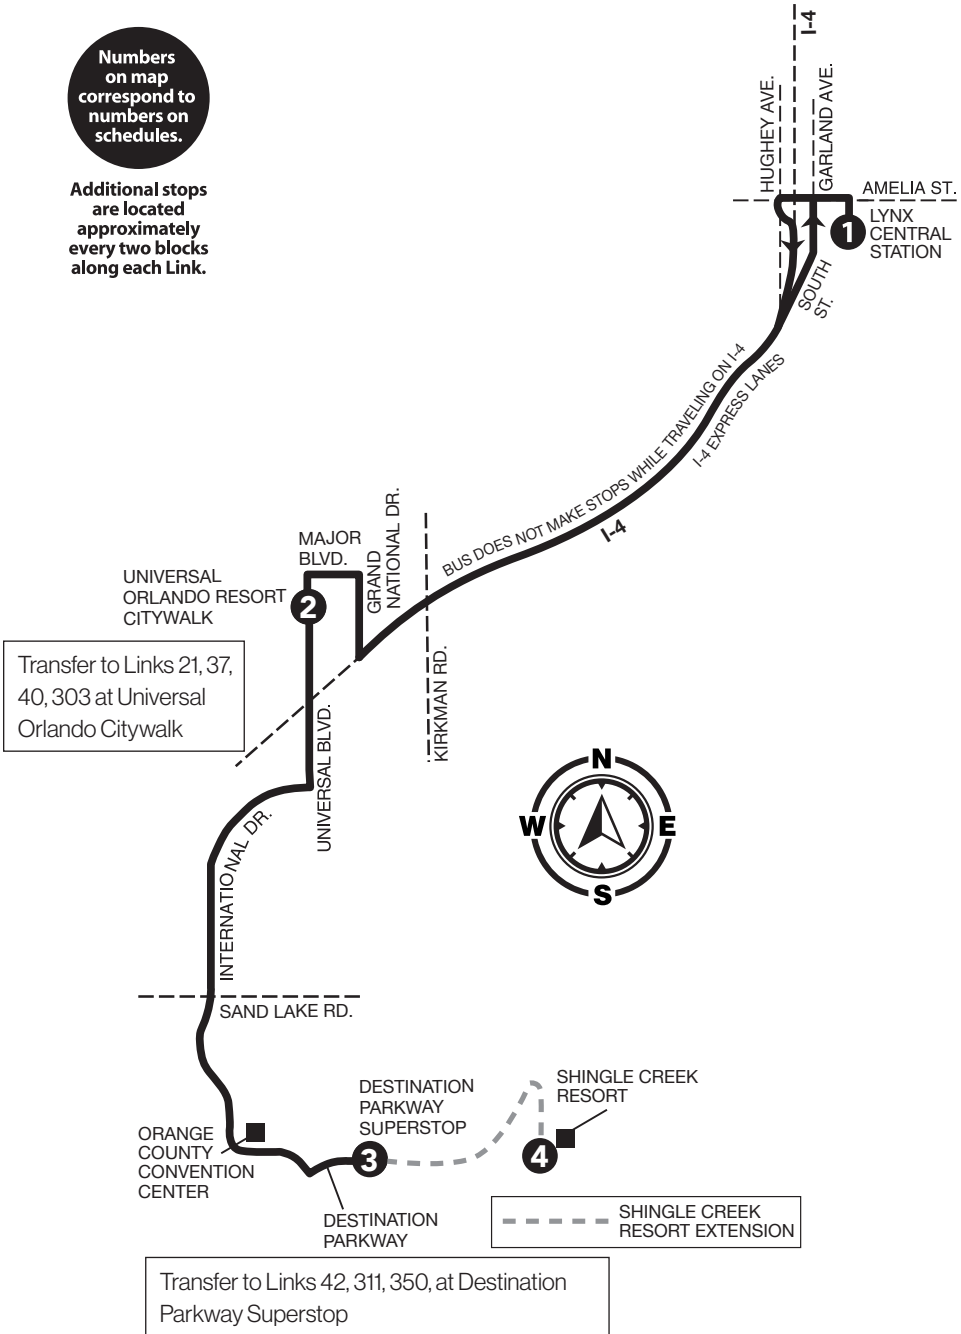

Destination Parkway SuperStop
Rosen Shingle Creek Resort

Numbers on map correspond to numbers on schedules.

Additional stops are located approximately every two blocks along each Link.

MONDAY-FRIDAY

LYNX CENTRAL STATION TO DESTINATION PKWY. SUPERSTOP