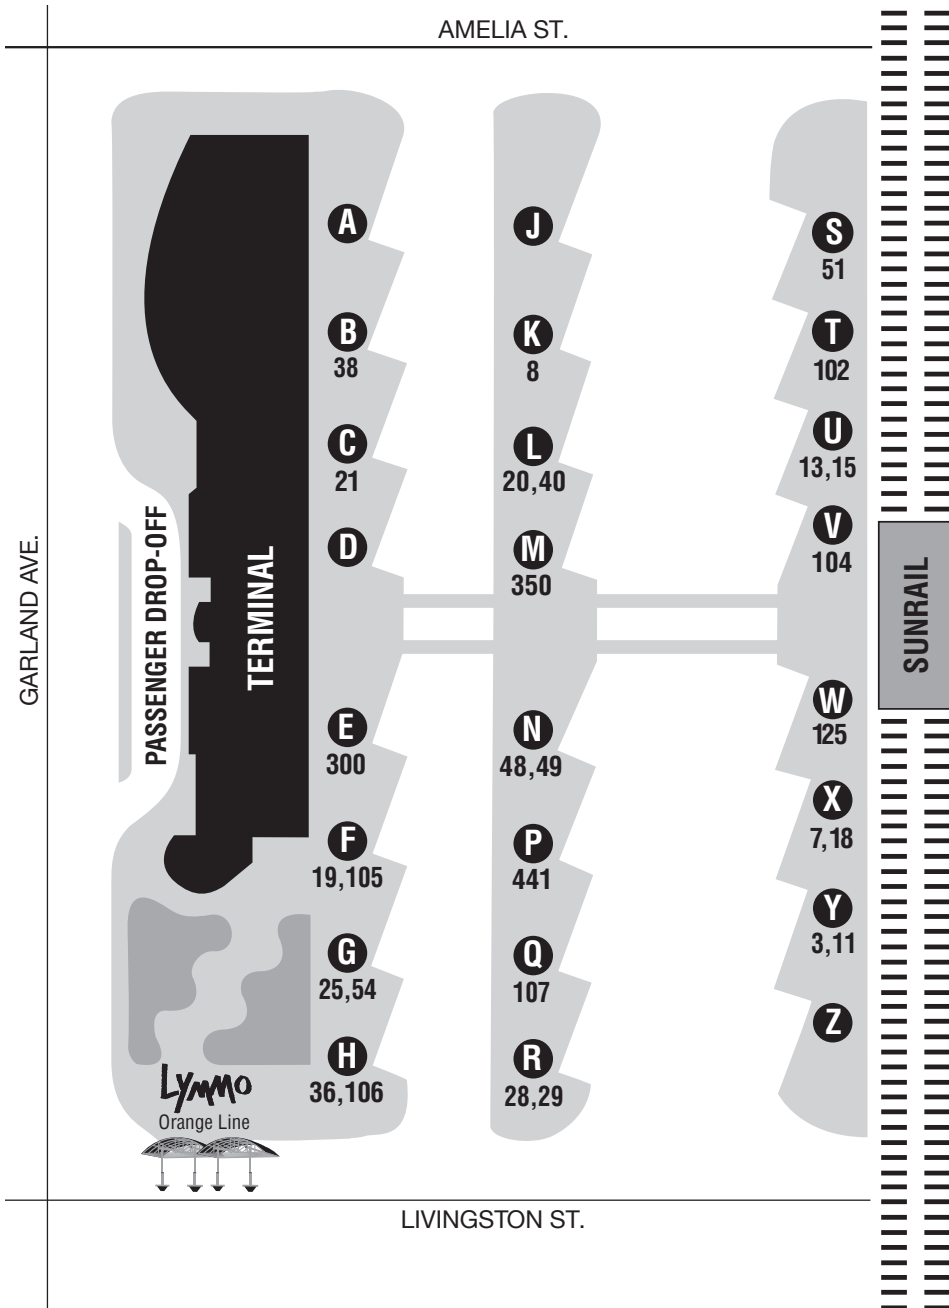

LYNX CENTRAL STATION BAY MAP