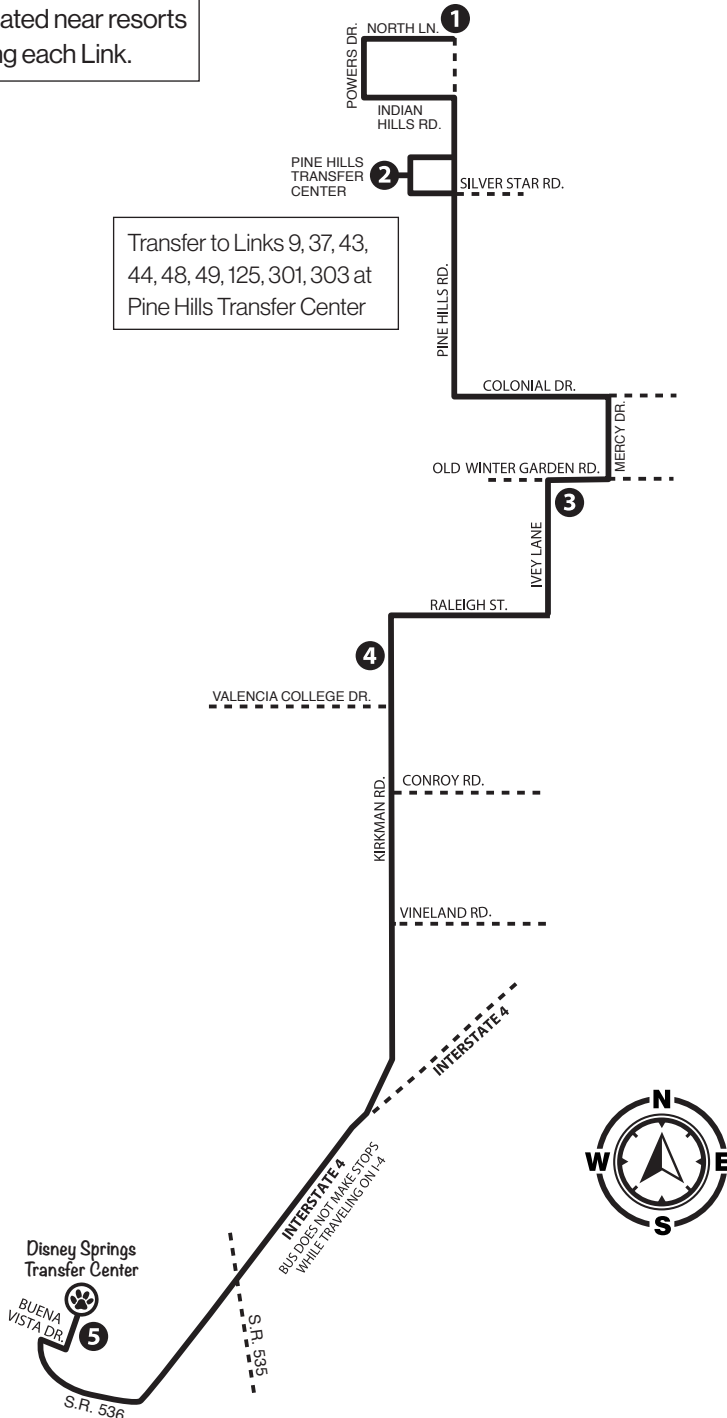

LINK 302

Disney Direct/Pine Hills Rd.

Monday–Sunday
& Holiday service

• SERVING:

- Disney Springs Transfer Center
- Pine Hills Rd.
- Malibu Groves
- Kirkman North

Additional stops are located near resorts and work locations along each Link.

Transfer to Links 9, 37, 43, 44, 48, 49, 125, 301, 303 at Pine Hills Transfer Center