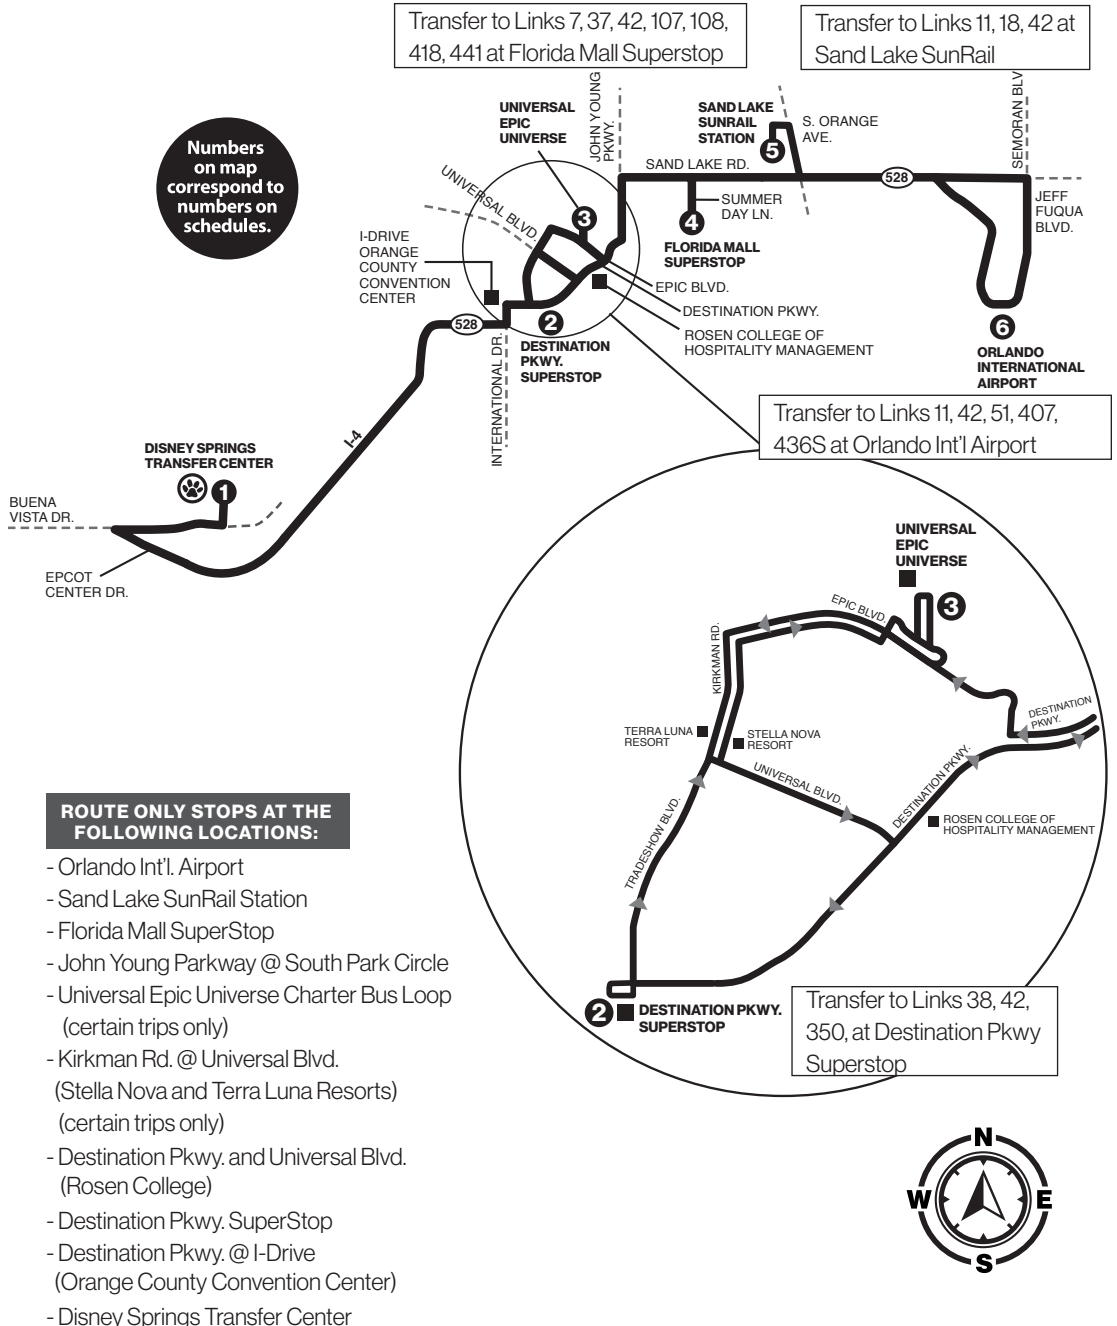

LINK 311

Disney/Orlando Int'l Airport/ Universal Epic Universe

Monday–Sunday
& Holiday service

SERVING:

- Disney Springs Transfer Center
- Destination Parkway SuperStop
- Universal Epic Universe
- Universal Stella Nova Resort
- Universal Terra Luna Resort

Rosen College of Hospitality Management
Florida Mall Superstop
Sand Lake SunRail Station
Orlando International Airport
I-Drive @ Destination Pkwy.
(Orange County Convention Center)