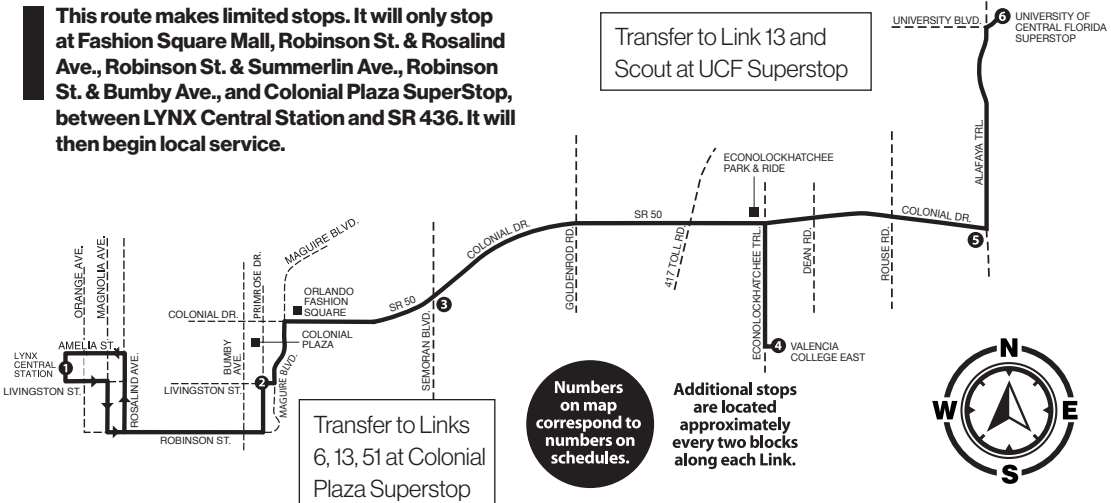

LINK 104

East Colonial Drive

Monday–Sunday
& Holiday service

SERVING:

- LYNX Central Station
- Lake Eola
- Orlando Fashion Square
- Valencia College East Campus

- University of Central Florida SuperStop
- NeighborLink 821- Bithlo
- Colonial Plaza SuperStop

This route makes limited stops. It will only stop at Fashion Square Mall, Robinson St. & Rosalind Ave., Robinson St. & Summerlin St., Robinson St. & Bumby Ave., and Colonial Plaza SuperStop, between LYNX Central Station and SR 436. It will then begin local service.

Transfer to Link 13 and Scout at UCF Superstop

Transfer to Links 6, 13, 51 at Colonial Plaza Superstop

Numbers on map correspond to numbers on schedules.

Additional stops are located approximately every two blocks along each Link.

SUNDAY & HOLIDAY

LYNX CENTRAL STATION TO UCF SUPERSTOP

LYNX CENTRAL STATION	COLONIAL PLAZA SUPERSTOP	SEMORAN BLVD. & COLONIAL DR.	VALENCIA COLLEGE EAST CAMPUS	ALAFAYA TRAIL & COLONIAL DR.	UNIVERSITY OF CENTRAL FLORIDA SUPERSTOP
1	2	3	4	5	6
5:45	5:54	6:04	6:17	6:27	6:35
6:45	6:54	7:04	7:17	7:29	7:37
7:45	7:54	8:04	8:17	8:29	8:37
8:45	8:55	9:05	9:18	9:30	9:38
9:50	10:00	10:10	10:23	10:36	10:44
10:50	11:00	11:10	11:23	11:36	11:44
11:50	12:00	12:10	12:23	12:36	12:44
12:50	1:00	1:10	1:23	1:36	1:44
1:50	2:00	2:10	2:23	2:36	2:44
2:50	3:00	3:10	3:23	3:36	3:44
3:50	4:00	4:10	4:23	4:36	4:44
4:50	4:59	5:09	5:22	5:34	5:42
5:50	5:59	6:09	6:22	6:34	6:42
6:50	6:59	7:09	7:22	7:32	7:39
7:50	7:59	8:09	8:22	8:32	8:39
8:45	8:54	9:04	9:17	9:27	9:34

P.M. TIMES ARE SHOWN IN BOLD

SUNDAY & HOLIDAY

UCF SUPERSTOP TO LYNX CENTRAL STATION

UNIVERSITY OF CENTRAL FLORIDA SUPERSTOP	ALAFAYA TRAIL & COLONIAL DR.	VALENCIA COLLEGE EAST CAMPUS	SEMORAN BLVD. & COLONIAL DR.	COLONIAL PLAZA SUPERSTOP	LYNX CENTRAL STATION
6	5	4	3	2	1
5:10	5:19	5:31	5:45	5:54	6:03
6:10	6:19	6:31	6:47	6:56	7:06
7:00	7:10	7:24	7:41	7:50	8:00
8:00	8:10	8:24	8:41	8:51	9:01
9:00	9:11	9:25	9:42	9:52	10:02
10:00	10:11	10:25	10:42	10:52	11:02
11:00	11:11	11:25	11:42	11:52	12:02
12:00	12:11	12:25	12:42	12:52	1:02
1:00	1:11	1:25	1:42	1:52	2:02
2:00	2:11	2:25	2:42	2:52	3:02
3:00	3:11	3:25	3:42	3:52	4:02
4:00	4:11	4:25	4:42	4:52	5:02
5:00	5:11	5:25	5:42	5:52	6:02
6:00	6:11	6:25	6:40	6:50	7:00
7:00	7:10	7:24	7:39	7:49	7:59
8:00	8:10	8:24	8:39	8:49	8:59

P.M. TIMES ARE SHOWN IN BOLD