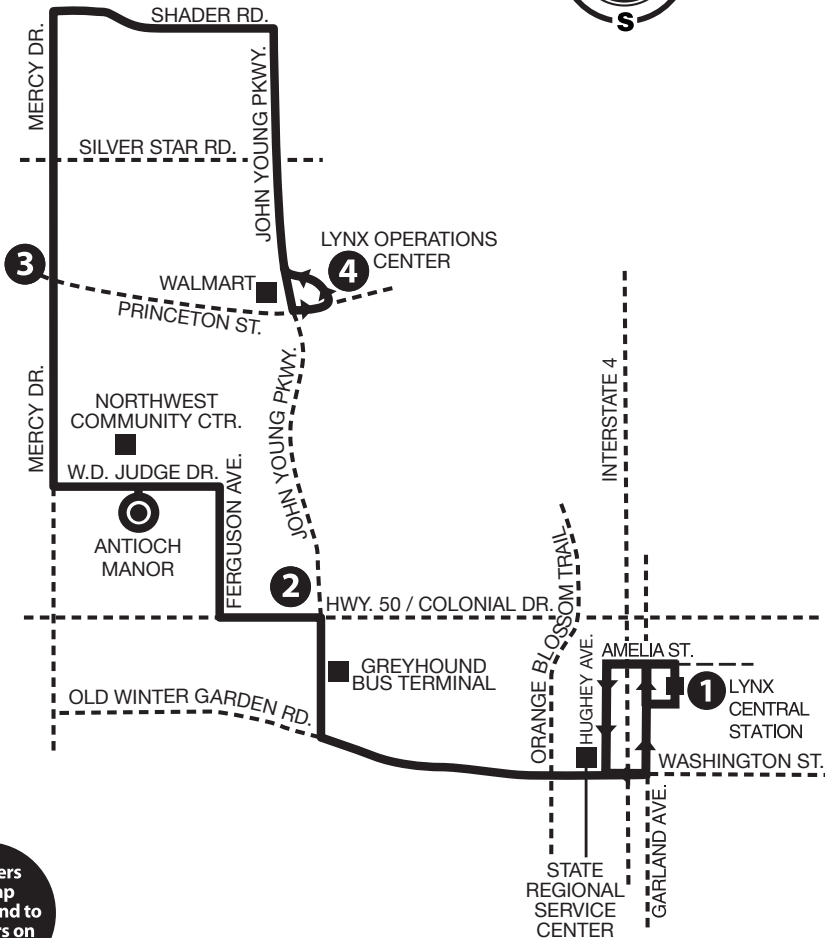

LINK 25

Mercy Drive/Shader Road

Monday–Sunday
& Holiday service

SERVING:

- LYNX Central Station
- State Regional Service Center
- Greyhound Bus Terminal
- Antioch Manor

- Northwest Community Center
- LYNX Operations Center

Numbers on map correspond to numbers on schedules.

Additional stops are located approximately every two blocks along each Link.