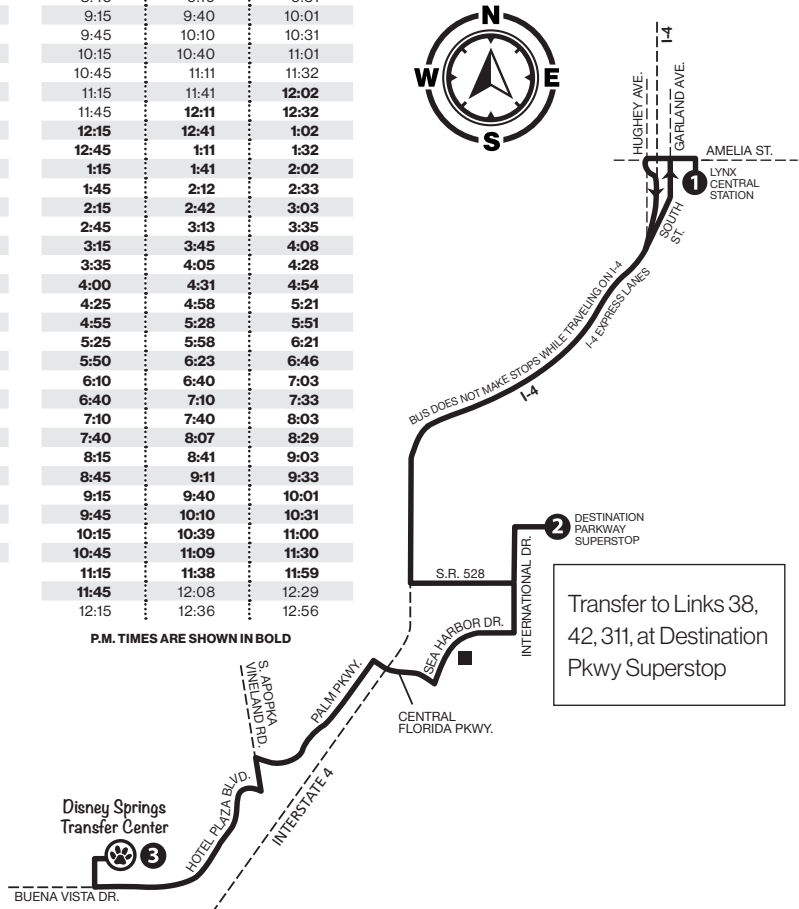

P.M. TIMES ARE SHOWN IN BOLD

MONDAY-FRIDAY

DISNEY SPRINGS TRANSFER CENTER TO LYNX CENTRAL STATION

DISNEY SPRINGS TRANSFER CENTER	DESTINATION PARKWAY SUPERSTOP	LYNX CENTRAL STATION
3	2	1
5:45	6:07	6:27
6:15	6:38	6:59
6:45	7:09	7:30
7:15	7:41	8:02
7:45	8:11	8:32
8:15	8:40	9:01
8:45	9:10	9:31
9:15	9:40	10:01
9:45	10:10	10:31
10:15	10:40	11:01
10:45	11:11	11:32
11:15	11:41	12:02
11:45	12:11	12:32
12:15	12:41	1:02
12:45	1:11	1:32
1:15	1:41	2:02
1:45	2:12	2:33
2:15	2:42	3:03
2:45	3:13	3:35
3:15	3:45	4:08
3:35	4:05	4:28
4:00	4:31	4:54
4:25	4:58	5:21
4:55	5:28	5:51
5:25	5:58	6:21
5:50	6:23	6:46
6:10	6:40	7:03
6:40	7:10	7:33
7:10	7:40	8:03
7:40	8:07	8:29
8:15	8:41	9:03
8:45	9:11	9:33
9:15	9:40	10:01
9:45	10:10	10:31
10:15	10:39	11:00
10:45	11:09	11:30
11:15	11:38	11:59
11:45	12:08	12:29
12:15	12:36	12:56

P.M. TIMES ARE SHOWN IN BOLD

Numbers on map correspond to numbers on schedules.

Additional stops are located approximately every two blocks along each Link.

Transfer to Links 38, 42, 311, at Destination Pkwy Superstop