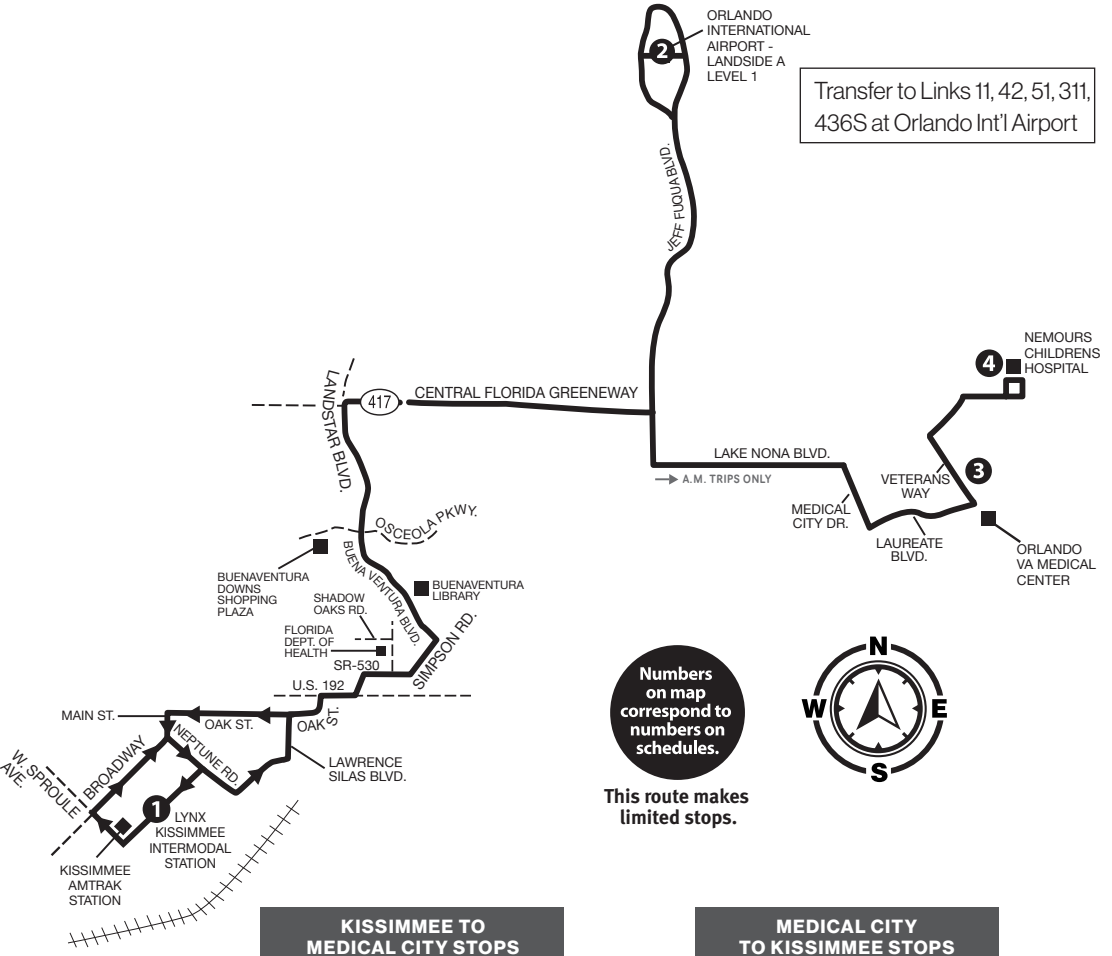

FASTLINK 407

**Kissimmee/Orlando
International Airport/
Medical City**

Monday–Saturday service

SERVING:

- Orlando International Airport
- LYNX Kissimmee Intermodal Station
- Buenaventura Downs
- Buenaventura Library
- UCF College of Medicine

- Florida Dept. of Health
- UCF Research Academic Center
- Nemours Children's Hospital
- Orlando VA Medical Center
- Sanford Burnham Medical Research

Transfer to Links 11, 42, 51, 311, 436S at Orlando Int'l Airport

Numbers on map correspond to numbers on schedules.

This route makes limited stops.

KISSIMMEE TO MEDICAL CITY STOPS

- LYNX Kissimmee Intermodal Station
- Fortune Rd./Shadow Oaks Rd.
- Simpson Rd./Winner's Cir.
- Buenaventura Blvd./Simpson Rd.
- Buenaventura Blvd./Florida Pkwy.
- Buenaventura Blvd./Osceola Pkwy.
- Landstar Blvd./Rhode Island Woods Cir.
- Orlando Intl. Airport (Terminal A)
- Medical City Dr./Sanger Rd.
- Veteran's Way/Laureate Blvd.
- Veteran's Way/Lake Nona Blvd.
- Lake Nona Blvd./Nemours Pkwy.
- Nemours Childrens Hospital

MEDICAL CITY TO KISSIMMEE STOPS

- Nemours Childrens Hospital
- Veteran's Way/Lake Nona Blvd.
- Veteran's Way/Laureate Blvd.
- Medical City Dr./Sanger Rd.
- Orlando Intl. Airport (Terminal A)
- Landstar Blvd./Town Center Blvd.
- Buenaventura Blvd./Osceola Pkwy.
- Buenaventura Blvd./Florida Pkwy.
- Buenaventura Blvd./Simpson Rd.
- Simpson Rd./Marisol Loop
- Fortune Rd./Shadow Oaks Rd.
- LYNX Kissimmee Intermodal Station