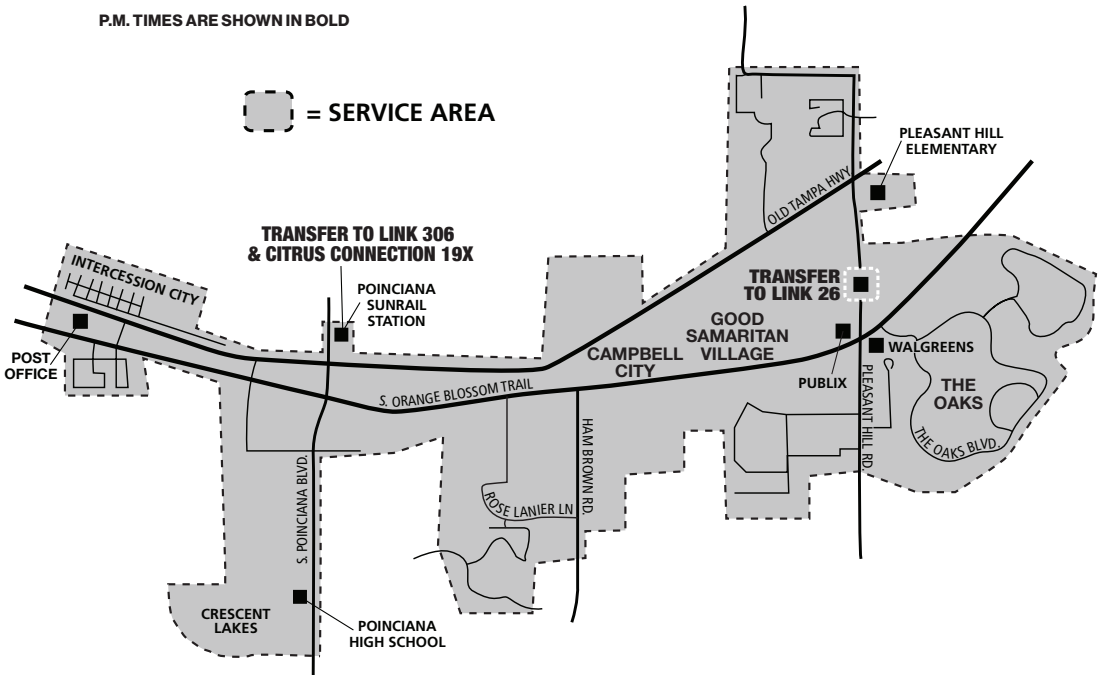

NEIGHBORLINK 804

Intercession City/Campbell City

Monday–Friday service

No Weekend/Holiday service

- **SERVING:**
- Intercession City
- Campbell City
- Southwest Kissimmee
- Link 26
- Poinciana SunRail Station

- Pleasant Hill Commons
- Publix Shopping Center
- Good Samaritan Village
- The Oaks
- Crescent Lakes
- Citrus Connection 19X
- Poinciana High School

MONDAY-FRIDAY

CONNECTION AT POINCIANA SUNRAIL STATION

NEIGHBORLINK ARRIVES	NORTHBOUND TRAIN DEPARTS	SOUTHBOUND TRAIN ARRIVES	NEIGHBORLINK DEPARTS
5:40	5:45		5:50
6:40	6:45	6:28	6:50
7:40	7:45	7:28	7:50
8:40	8:45	8:28	8:50
3:10	3:15	2:58	3:20
4:10	4:15	4:28	4:30
5:20	5:55	5:28	5:30
6:20	6:25	6:28	6:30
7:20	7:25	6:58	7:30
8:20		8:23	8:30
9:25	9:55	9:38	9:45

P.M. TIMES ARE SHOWN IN BOLD

NeighborLink 804 is based out of Poinciana SunRail Station. Service is available from 5:40 am to 8:50 am and from 3:35 pm to 9:55 pm.

**Passengers can book
their ride using the
Rides On Demand App
or by calling
407-244-0808.**