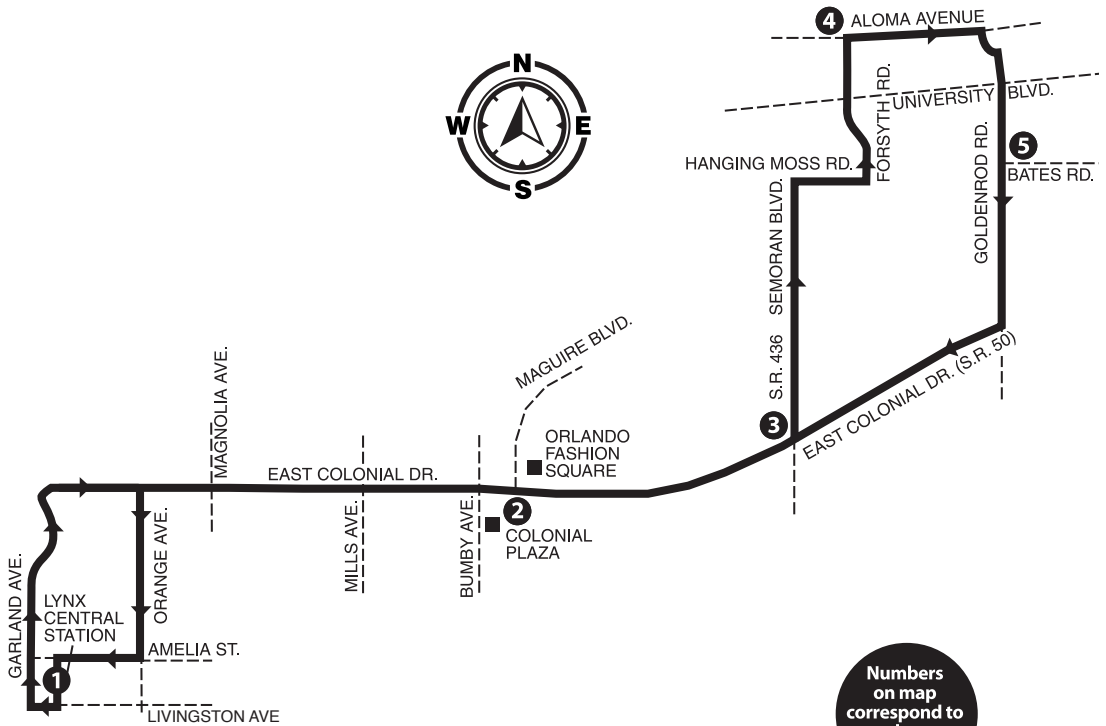

LINK 29

E. Colonial Drive/ Goldenrod Road

Monday–Sunday
& Holiday service

- **SERVING:**
- LYNX Central Station
- Colonial Plaza
- Orlando Fashion Square
- North Goldenrod Road

Numbers on map correspond to numbers on schedules.

Additional stops are located approximately every two blocks along each Link.