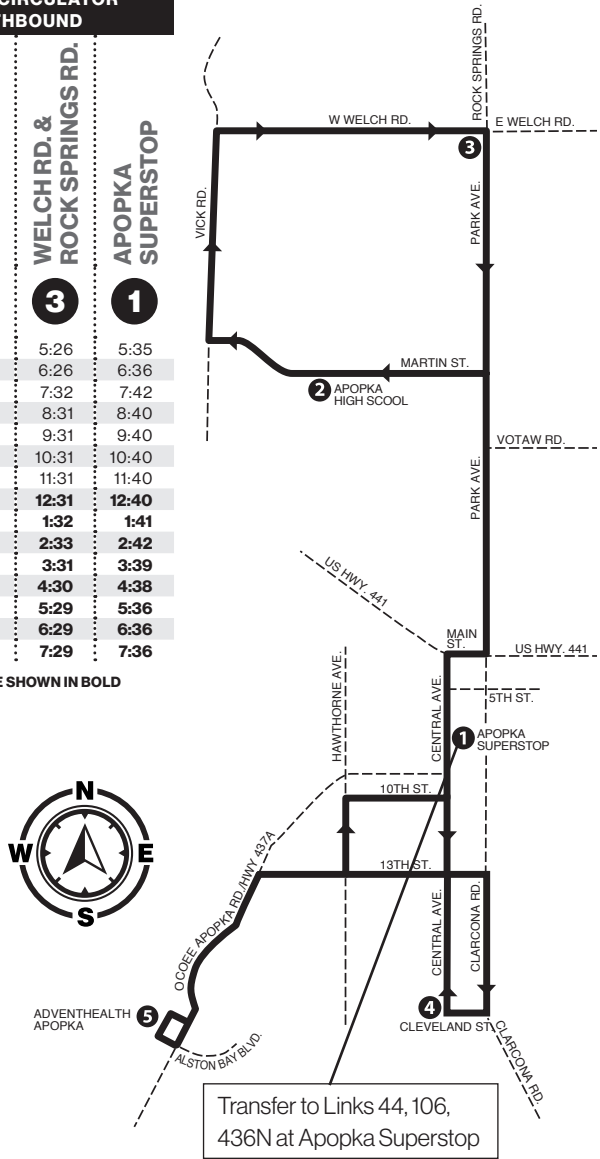

LINKS 405

Apopka Circulator

Monday–Sunday
& Holiday service

- **SERVING:**
- Apopka SuperStop
- Apopka High School
- Welch Rd./Rock Springs Rd.
- Central Ave./Cleveland St.
- AdventHealth Apopka

MONDAY-FRIDAY

APOPKA CIRCULATOR SOUTHBOUND

APOPKA SUPERSTOP	CENTRAL AVE. & CLEVELAND ST.	ADVENTHEALTH APOPKA	APOPKA SUPERSTOP
1	4	5	1
4:45	4:49	4:55	5:03
5:45	5:49	5:55	6:03
6:45	6:49	6:57	7:05
7:45	7:49	7:57	8:05
8:45	8:49	8:57	9:06
9:45	9:49	9:57	10:06
10:45	10:49	10:57	11:06
11:45	11:49	11:57	12:08
12:45	12:49	12:57	1:08
1:45	1:49	1:57	2:08
2:45	2:49	2:57	3:08
3:45	3:49	3:57	4:08
4:45	4:49	4:57	5:08
5:45	5:49	5:57	6:07
6:45	6:49	6:56	7:06
7:40	7:44	7:51	8:01
8:30	8:34	8:41	8:51
9:30	9:34	9:41	9:51
10:30	10:34	10:41	10:51

P.M. TIMES ARE SHOWN IN BOLD

Numbers on map correspond to numbers on schedules.

Additional stops are located approximately every two blocks along each Link.

MONDAY-FRIDAY

APOPKA CIRCULATOR NORTHBOUND

APOPKA SUPERSTOP	APOPKA HIGH SCHOOL	WELCH RD. & ROCK SPRINGS RD.	APOPKA SUPERSTOP
1	2	3	1
5:10	5:20	5:26	5:35
6:10	6:20	6:26	6:36
7:15	7:26	7:32	7:42
8:15	8:25	8:31	8:40
9:15	9:25	9:31	9:40
10:15	10:25	10:31	10:40
11:15	11:25	11:31	11:40
12:15	12:25	12:31	12:40
1:15	1:25	1:32	1:41
2:15	2:25	2:33	2:42
3:15	3:25	3:31	3:39
4:15	4:24	4:30	4:38
5:15	5:24	5:29	5:36
6:15	6:24	6:29	6:36
7:15	7:24	7:29	7:36

P.M. TIMES ARE SHOWN IN BOLD

Transfer to Links 44, 106, 436N at Apopka Superstop