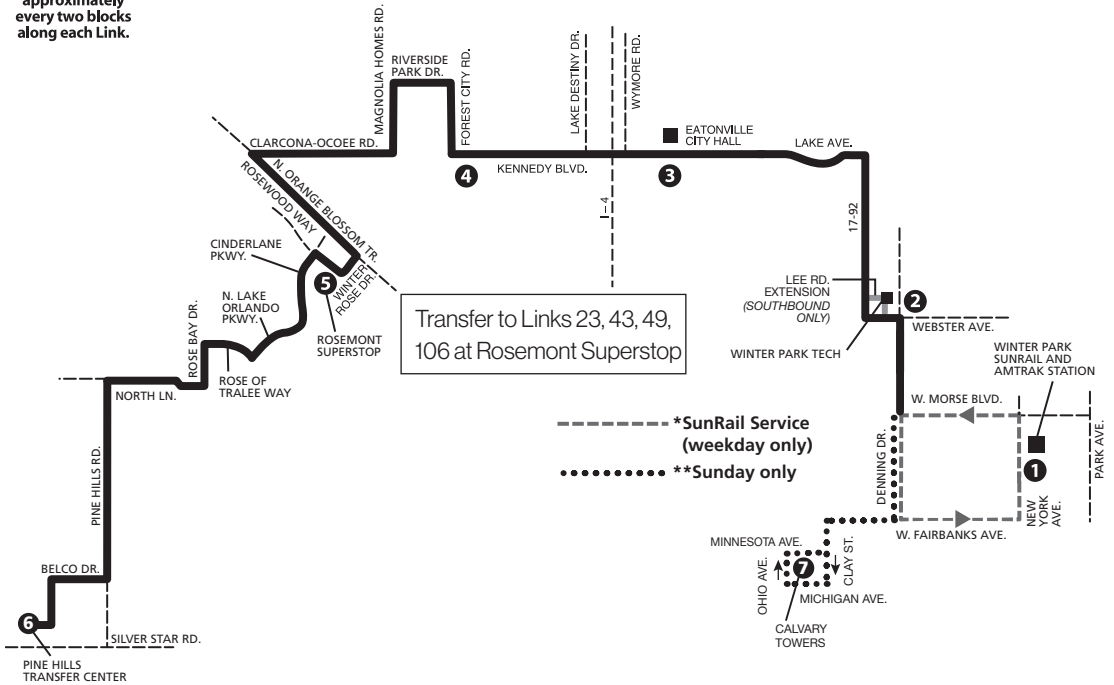

LINK 9

Winter Park/Rosemont/ Pine Hills

Monday–Sunday
& Holiday service

SERVING:

- Winter Park Tech
- Eatonville
- Rosemont SuperStop
- Rolling Hills
- Calvary Towers

- Winter Park SunRail Station
- Winter Park Amtrak
- Pine Hills Transfer Center

Numbers on map correspond to numbers on schedules.

Additional stops are located approximately every two blocks along each Link.

Transfer to Links 37, 43, 44,
48, 49, 125, 301, 302, 303 at
Pine Hills Transfer Center