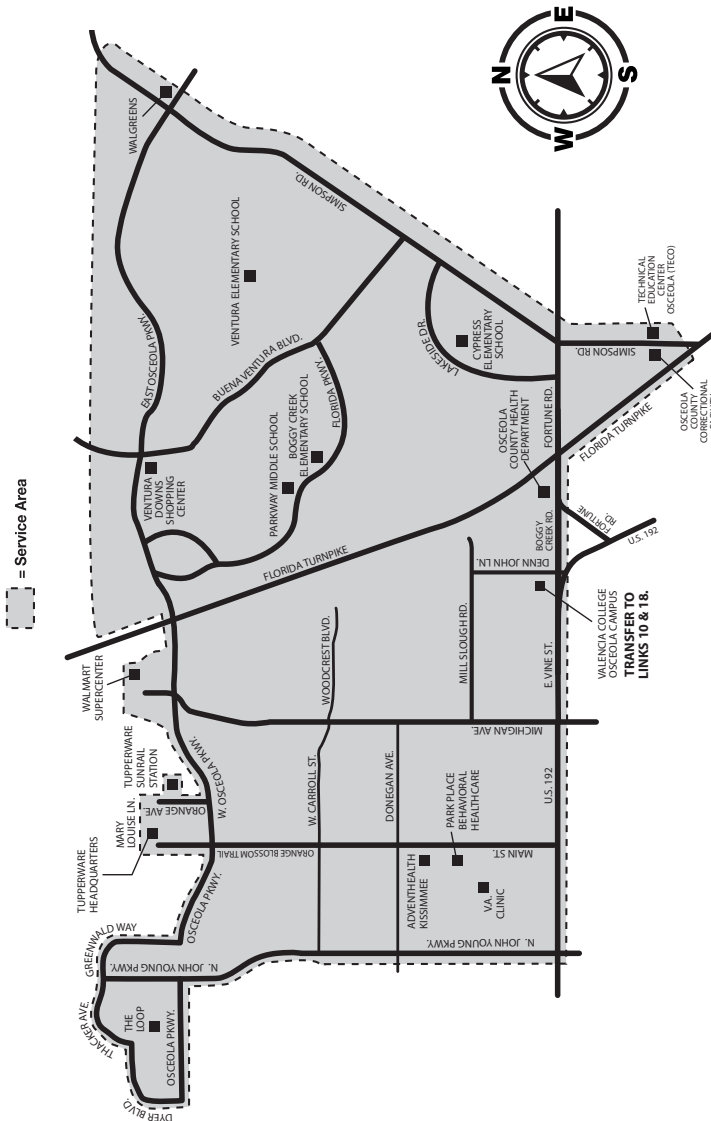

NEIGHBORLINK 831

North Kissimmee/ Buena Ventura Lakes

Monday–Friday service

No Saturday, Sunday/Holiday service

SERVING:

- Tupperware SunRail Station
- Valencia College Osceola Campus
- Osceola County Correctional Facility
- Technical Education Center Osceola
- AdventHealth Kissimmee

- Osceola County Health Department
- Tupperware Headquarters
- The Loop

The NeighborLink 831 operates in a service area bordered by U.S. 192, John Young Parkway, Osceola Parkway, and Boggy Creek Road with a stop at Valencia College Osceola Campus (connect with Links 10 and 18). It also connects with SunRail trains at Tupperware SunRail Station

Passengers can book their ride using the Rides On Demand App or by calling 407-244-0808.

MONDAY-FRIDAY

CONNECTION AT TUPPERWARE SUNRAIL STATION

NEIGHBORLINK ARRIVES	NORTHBOUND TRAIN DEPARTS	SOUTHBOUND TRAIN ARRIVES	NEIGHBORLINK DEPARTS
5:55	5:59		6:05
6:55	6:59		7:05
7:55	7:59		8:05
8:55	8:59		9:20
10:10		10:14	10:20
11:10		11:14	11:20
12:10	12:29	12:44	12:50
1:40	2:29	1:44	1:50
2:40	3:29	2:44	2:50
3:40	3:59		3:50
4:40	4:59	4:44	4:50
5:35	5:39	5:44	5:50
6:35	6:39	6:44	6:50
7:35	7:39	8:14	8:20
9:10		9:29	9:30
10:05	10:09		10:15

P.M. TIMES ARE SHOWN IN BOLD