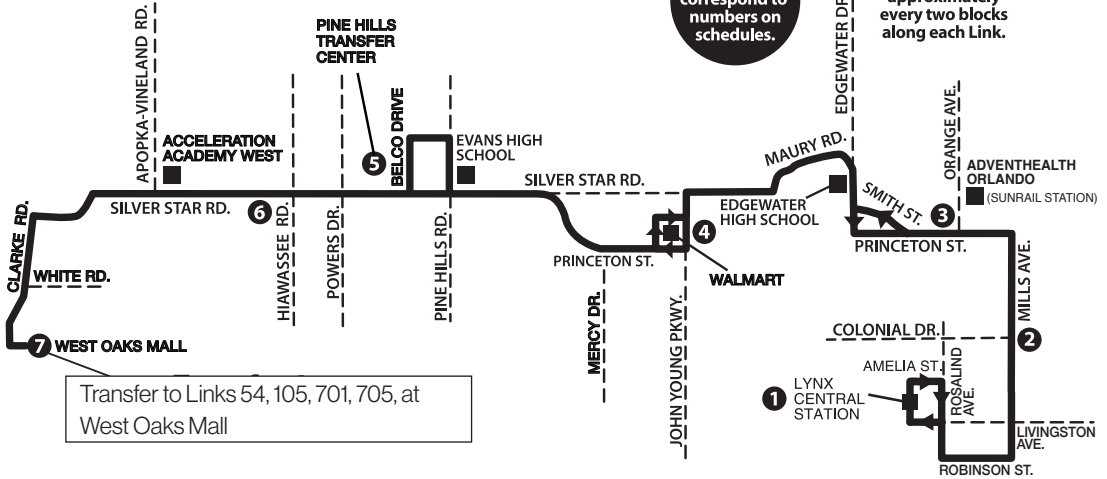

LINK 125

Silver Star Road

Monday–Sunday
& Holiday service

SERVING:

- LYNX Central Station
- Lake Eola
- AdventHealth Orlando
- Evans High School
- West Oaks Mall

- Edgewater High School
- NeighborLink 811
- NeighborLink 813
- Walmart
- Pine Hills Transfer Center

Transfer to Links 9, 37, 43, 44, 48, 49, 301, 302, 303 at Pine Hills Transfer Center

Numbers on map correspond to numbers on schedules.

Additional stops are located approximately every two blocks along each Link.

Transfer to Links 54, 105, 701, 705, at West Oaks Mall

SUNDAY & HOLIDAY

LYNX CENTRAL STATION TO WEST OAKS MALL

1	2	3	4	5	6	7
5:00	5:07	5:12	5:23	5:33	5:39	5:48
5:50	5:57	6:03	6:15	6:25	6:31	6:40
6:50	6:57	7:04	7:17	7:27	7:34	7:45
7:50	7:57	8:04	8:18	8:29	8:36	8:47
8:50	8:58	9:05	9:19	9:30	9:37	9:48
9:50	9:58	10:06	10:20	10:31	10:38	10:49
10:50	10:59	11:07	11:21	11:32	11:39	11:50
11:50	11:59	12:07	12:21	12:32	12:39	12:50
12:50	12:59	1:06	1:20	1:31	1:38	1:50
1:50	1:59	2:06	2:20	2:31	2:39	2:51
2:50	2:59	3:06	3:20	3:31	3:39	3:51
3:50	3:58	4:05	4:17	4:28	4:36	4:48
4:50	4:58	5:05	5:17	5:28	5:36	5:48
5:50	5:57	6:04	6:16	6:27	6:34	6:46
6:50	6:57	7:04	7:16	7:27	7:34	7:45
7:45	7:52	7:59	8:11	8:22	8:29	8:40
8:45	8:52	8:59	9:11	9:22	9:29	9:40
9:50	9:57	10:03	10:12	10:22	10:29	10:40

P.M. TIMES ARE SHOWN IN BOLD

SUNDAY & HOLIDAY

WEST OAKS MALL TO LYNX CENTRAL STATION

7	6	5	4	3	2	1
5:10	5:20	5:26	5:33	5:45	5:49	5:57
6:00	6:13	6:21	6:30	6:42	6:47	6:55
7:00	7:13	7:21	7:31	7:45	7:50	7:58
8:00	8:12	8:20	8:30	8:44	8:49	8:57
9:00	9:12	9:20	9:30	9:46	9:51	9:59
10:00	10:12	10:21	10:30	10:46	10:52	11:00
11:00	11:12	11:22	11:31	11:47	11:53	12:01
12:00	12:14	12:24	12:34	12:50	12:57	1:05
1:00	1:16	1:26	1:36	1:50	1:57	2:05
2:00	2:16	2:26	2:36	2:51	2:58	3:06
3:00	3:13	3:23	3:35	3:51	3:57	4:05
4:00	4:13	4:23	4:35	4:51	4:57	5:05
5:00	5:13	5:23	5:34	5:50	5:56	6:04
6:00	6:11	6:21	6:32	6:45	6:51	6:59
7:00	7:11	7:19	7:28	7:40	7:45	7:53
8:00	8:11	8:19	8:28	8:40	8:45	8:52
8:50	9:00	9:08	9:16	9:28	9:33	9:40
9:45	9:55	10:01	10:10			

P.M. TIMES ARE SHOWN IN BOLD