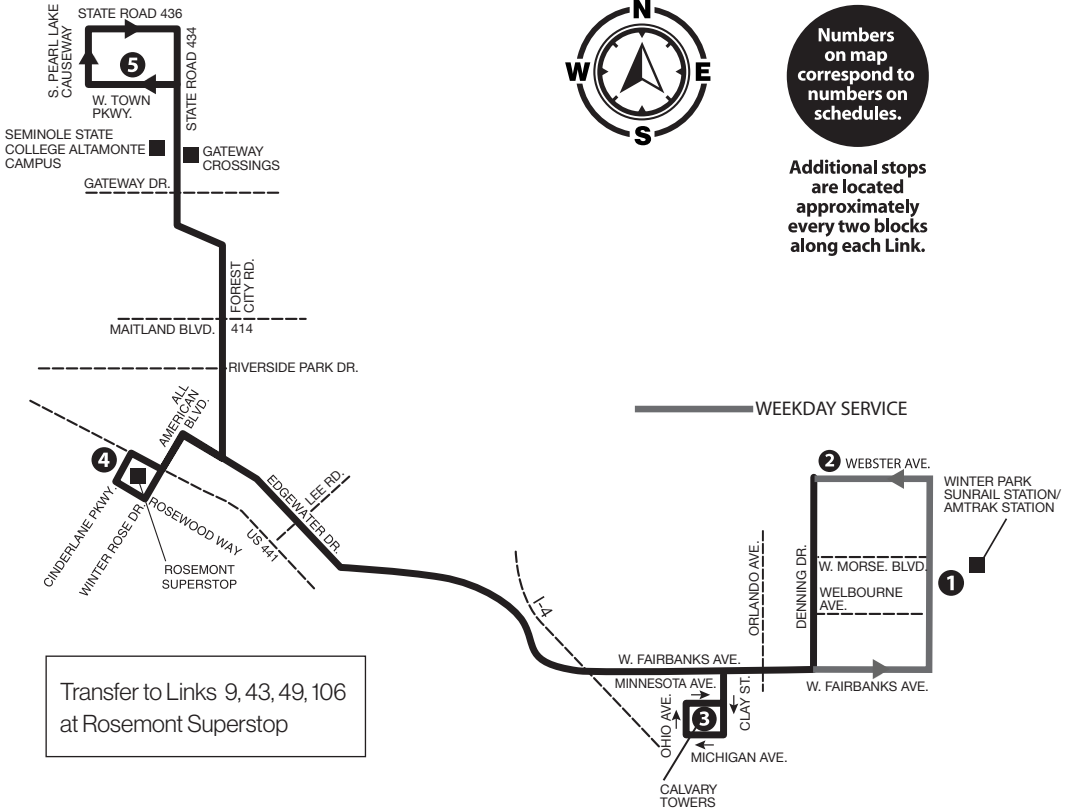

LINK 23

Winter Park/Rosemont Altamonte Springs

Monday–Saturday service
No Sunday/Holiday service

1. **SERVING:**
2. Winter Park Tech
   - Rosemont SuperStop
   - Winter Park SunRail Station
   - Winter Park Amtrak Station

Calvary Towers
Seminole State College
Altamonte Campus