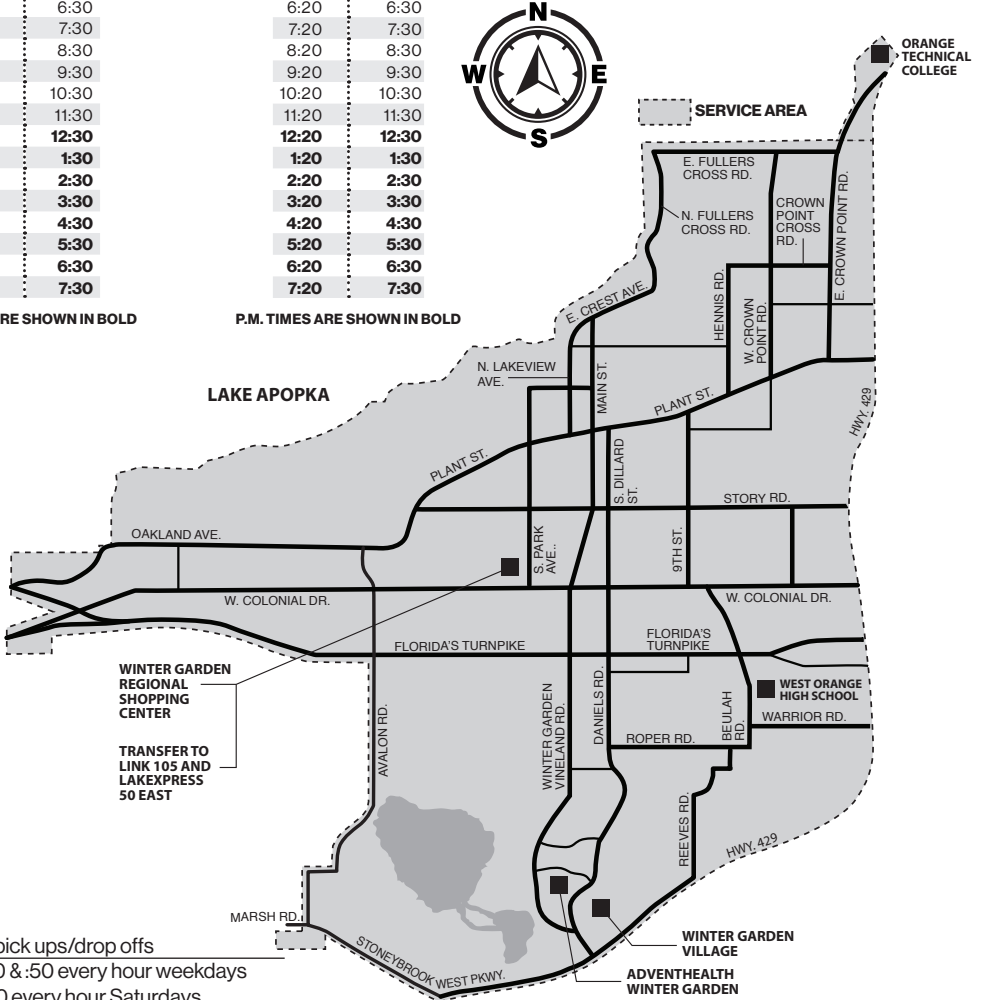

NEIGHBORLINK 812 Winter Garden

Monday–Saturday service
No Sunday/Holiday service

SERVING:

- Winter Garden Regional Shopping Center (Connect to Links 705 & LakeXpress 50 East)
- Winter Garden Village
- Orange Technical College
- West Campus
- AdventHealth Winter Garden
- West Orange High School

MONDAY-FRIDAY

CONNECTION AT
SR 50 & PARK AVE.

NEIGHBORLINK ARRIVES	NEIGHBORLINK DEPARTS
6:20	6:30
7:20	7:30
8:20	8:30
9:20	9:30
10:20	10:30
11:20	11:30
12:20	12:30
1:20	1:30
2:20	2:30
3:20	3:30
4:20	4:30
5:20	5:30
6:20	6:30
7:20	7:30

P.M. TIMES ARE SHOWN IN BOLD

SATURDAY

CONNECTION AT
SR 50 & PARK AVE.

NEIGHBORLINK ARRIVES	NEIGHBORLINK DEPARTS
6:20	6:30
7:20	7:30
8:20	8:30
9:20	9:30
10:20	10:30
11:20	11:30
12:20	12:30
1:20	1:30
2:20	2:30
3:20	3:30
4:20	4:30
5:20	5:30
6:20	6:30
7:20	7:30

P.M. TIMES ARE SHOWN IN BOLD

NeighborLink 812 is based out of the Winter Garden Regional Shopping Center at SR 50 and Park Avenue. The service area includes the communities of Winter Garden and Oakland.

Passengers can book their ride using the Rides On Demand App or by calling 407-244-0808.

Scheduled pick ups/drop offs
between :00 & :50 every hour weekdays
and :30 & :20 every hour Saturdays.