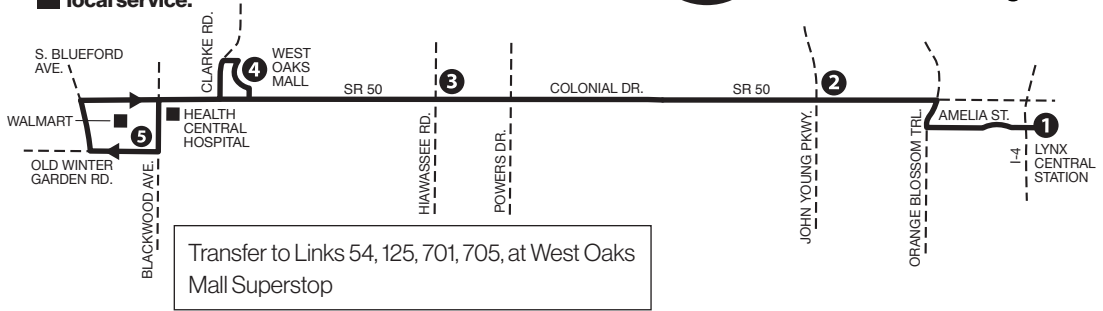

LINK 105

West Colonial Drive

Monday–Sunday
& Holiday service

- **SERVING:**
- LYNX Central Station
- Pine Hills
- West Oaks Mall
- Health Central Hospital
- NeighborLink 811
- NeighborLink 813

This route makes limited stops. It will only stop at Westmoreland Dr./Amelia St., Orange Blossom Trl./Amelia St., John Young Pkwy., Mercy Dr., Pine Hills Rd. and Kirkman Rd. between LYNX Central Station and Powers Dr. It will then begin local service.

Numbers on map correspond to numbers on schedules.

Additional stops are located approximately every two blocks along each Link.

Transfer to Links 54, 125, 701, 705, at West Oaks Mall Superstop

SUNDAY & HOLIDAY*

LYNX CENTRAL STATION TO BLACKWOOD AVE.

1	2	3	5	4
LYNX CENTRAL STATION	COLONIAL DR. & JOHN YOUNG PKWY.	COLONIAL DR. & HIWASSEE RD.	OLD WINTER GARDEN RD. & BLACKWOOD AVE.	WEST OAKS MALL
6:15	6:24	6:35	6:45	6:54
7:15	7:24	7:36	7:46	7:55
8:15	8:26	8:39	8:51	9:00
9:15	9:26	9:39	9:51	10:00
10:15	10:26	10:40	10:52	11:01
11:15	11:26	11:40	11:52	12:01
12:15	12:26	12:40	12:52	1:01
1:15	1:26	1:40	1:52	2:01
2:15	2:26	2:40	2:52	3:01
3:15	3:26	3:40	3:52	4:01
4:15	4:26	4:40	4:52	5:01
5:15	5:26	5:40	5:52	6:01
6:15	6:26	6:40	6:52	7:01
7:15	7:25	7:37	7:49	7:58
8:15	8:24	8:36	8:48	8:57
9:15	9:24	9:36	9:48	9:57

P.M. TIMES ARE SHOWN IN BOLD

SUNDAY & HOLIDAY*

BLACKWOOD AVE. TO LYNX CENTRAL STATION

4	3	2	1
WEST OAKS MALL	COLONIAL DR. & HIWASSEE RD.	COLONIAL DR. & JOHN YOUNG PKWY.	LYNX CENTRAL STATION
5:00	5:11	5:22	5:34
6:00	6:11	6:22	6:34
7:00	7:11	7:22	7:34
8:00	8:11	8:22	8:34
9:05	9:16	9:27	9:39
10:05	10:16	10:27	10:39
11:05	11:16	11:27	11:39
12:05	12:16	12:27	12:39
1:05	1:16	1:27	1:39
2:05	2:16	2:27	2:39
3:05	3:16	3:27	3:39
4:05	4:16	4:27	4:39
5:05	5:16	5:27	5:39
6:05	6:16	6:27	6:39
7:05	7:16	7:27	7:39
8:00	8:11	8:22	8:34

P.M. TIMES ARE SHOWN IN BOLD

*On Sundays only, West Oaks Mall is served on the inbound trips after leaving Blackwood Ave./Old Winter Garden Rd.