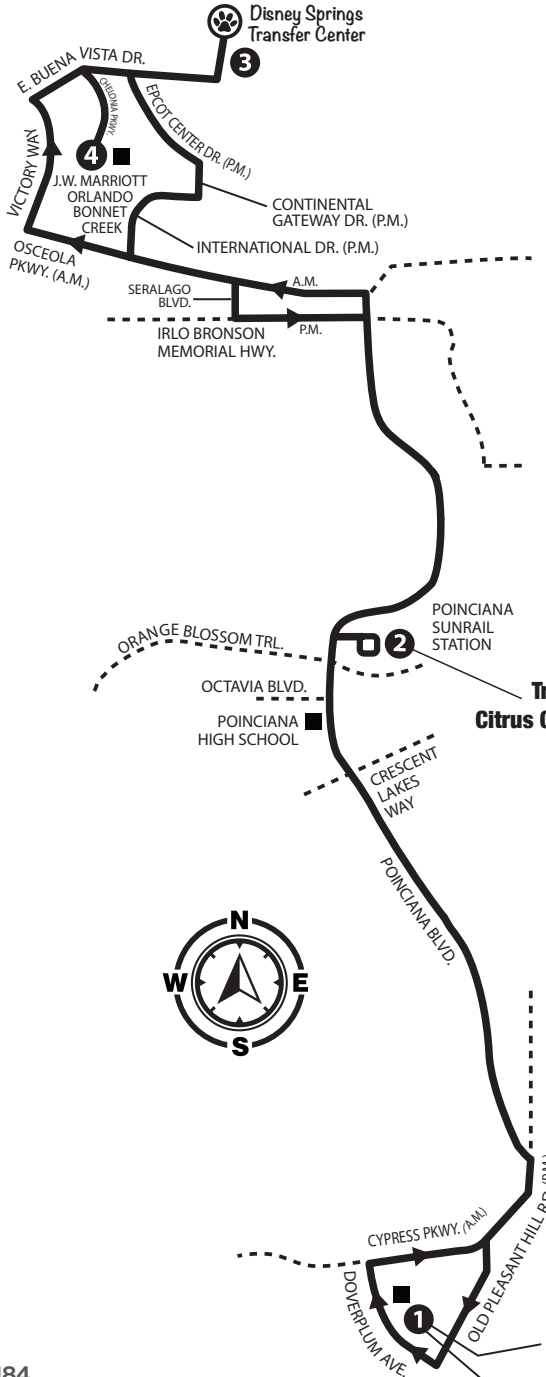

LINK 306

Disney Direct/Poinciana

Monday–Sunday
& Holiday service

• **SERVING:**

- Poinciana
- Poinciana High School
- Disney Springs Transfer Center
- Hilton Bonnet Creek Resort
- NeighborLink 801

- Citrus Connection 16X, 19X, 603
- NeighborLink 804
- Poinciana Walmart
- Poinciana SunRail Station
- J.W. Marriott Orlando
- Bonnet Creek

Bus Stops:

- Poinciana Walmart
- Poinciana Blvd./Crescent Lakes Way
- Poinciana Blvd./Trafalgar Blvd.
- Poinciana SunRail Station
- Poinciana Blvd./Siesta Lago Dr.
- Poinciana Blvd./Irlo Bronson (a.m.)
- U.S. 192/Seralago Blvd. (p.m.)
- U.S. 192/Poinciana Blvd. (p.m.)
- Hilton Bonnet Creek
- Disney Springs Transfer Center
- J.W. Marriott Orlando Bonnet Creek

**Transfer to
Citrus Connection 19X**

**Transfer to
Links 26, 426,
Citrus Connection
16X & 603**