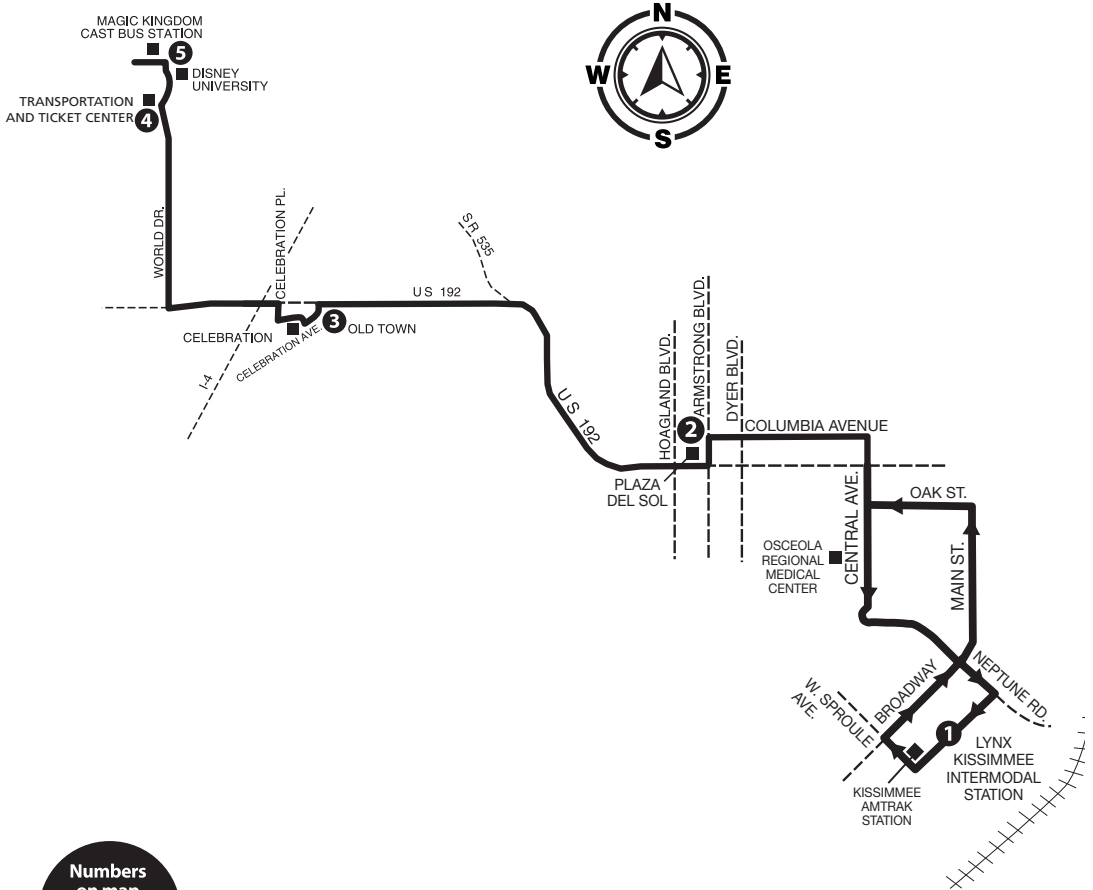

- Magic Kingdom Cast Bus Station
- Disney University
- LYNX Kissimmee Intermodal Station/SunRail
- Osceola Regional Medical Center

Numbers on map correspond to numbers on schedules.

Additional stops are located approximately every two blocks along each Link.