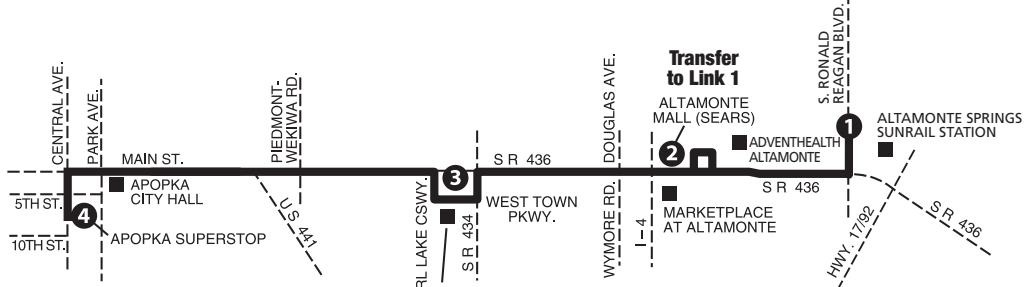

P.M. TIMES ARE SHOWN IN BOLD

MONDAY-FRIDAY

APOPKA SUPERSTOP TO ALTAMONTE SPRINGS SUNRAIL			
4 APOPKA SUPERSTOP	3 WEST TOWN PKWY. & SR 434	2 ALTAMONTE MALL	1 ALTAMONTE SPRINGS SUNRAIL
4:30	4:46	5:00	5:08
5:00	5:16	5:30	5:38
5:35	5:53	6:09	6:19
6:05	6:24	6:41	6:52
6:30	6:49	7:06	7:17
7:00	7:19	7:36	7:47
7:30	7:50	8:07	8:18
8:00	8:20	8:37	8:48
8:25	8:45	9:02	9:13
8:55	9:15	9:32	9:43
9:25	9:45	10:03	10:15
9:55	10:15	10:32	10:44
10:25	10:45	11:02	11:14
10:55	11:15	11:33	11:45
11:25	11:45	12:03	12:15
11:55	12:15	12:33	12:45
12:20	12:40	12:58	1:10
12:50	1:11	1:29	1:41
1:20	1:41	1:59	2:11
1:50	2:11	2:29	2:41
2:20	2:41	2:59	3:11
2:50	3:11	3:29	3:41
3:20	3:41	4:00	4:12
3:50	4:12	4:31	4:43
4:20	4:42	5:01	5:13
4:50	5:12	5:30	5:42
5:25	5:47	6:05	6:17
5:55	6:17	6:34	6:44
6:20	6:38	6:54	7:04
6:50	7:08	7:24	7:34
7:30	7:48	8:03	8:12
8:05	8:22	8:37	8:46
8:35	8:51	9:04	9:12
9:05	9:21	9:34	9:42
9:55	10:11	10:24	10:31

P.M. TIMES ARE SHOWN IN BOLD

Connections available to Link 23

Transfer to Links 102, 436S, and Scout at Altamonte Springs SunRail