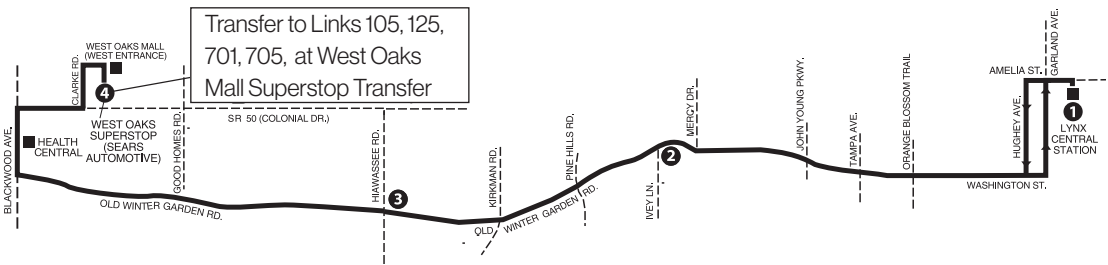

P.M. TIMES ARE SHOWN IN BOLD

P.M. TIMES ARE SHOWN IN BOLD

P.M. TIMES ARE SHOWN IN BOLD

P.M. TIMES ARE SHOWN IN BOLD

Numbers on map correspond to numbers on schedules.

Additional stops are located approximately every two blocks along each Link.