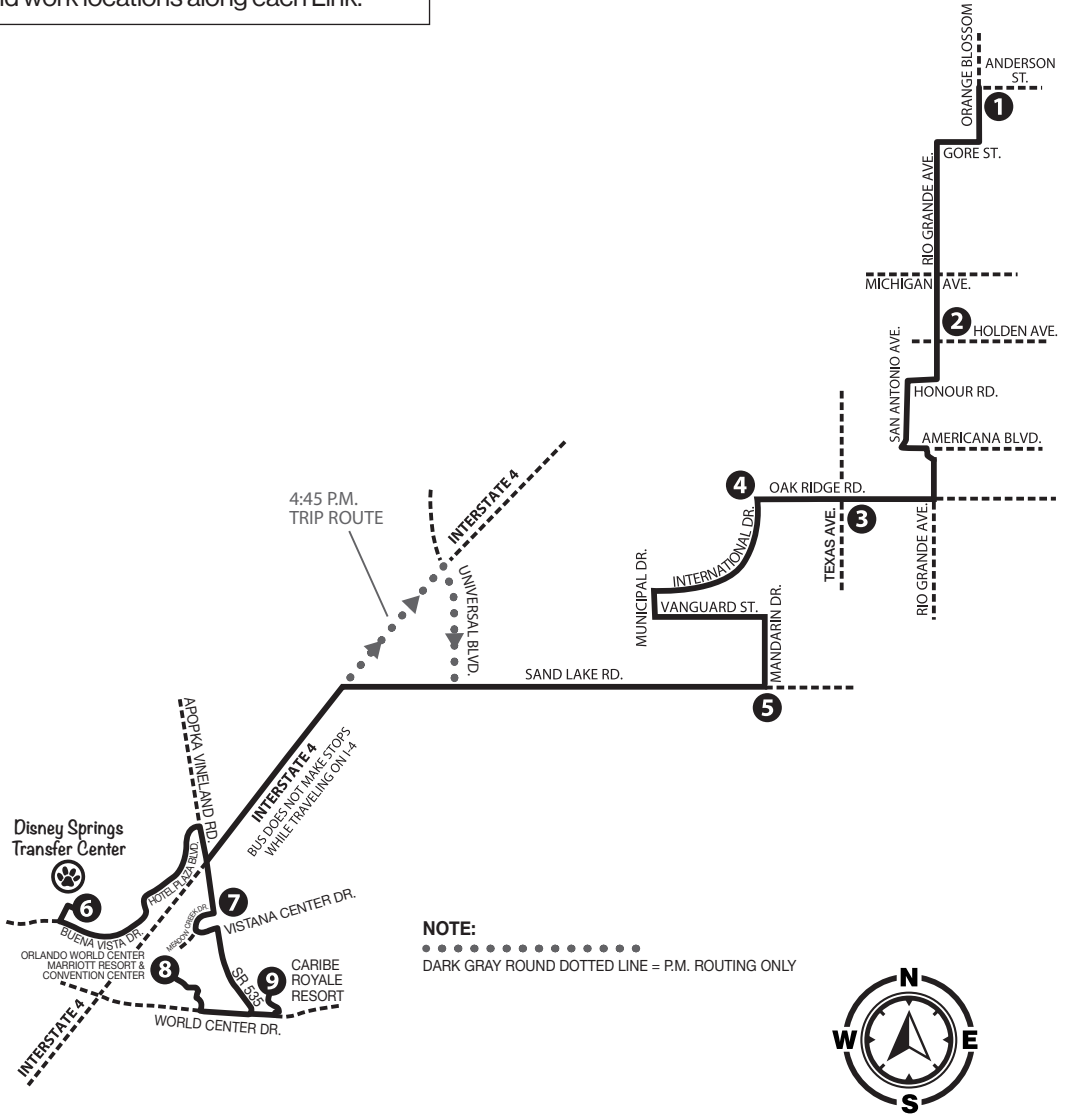

Orlando World Center Marriott
Resort & Convention Center
Oak Ridge
Tangelo Park

Additional stops are located near resorts and work locations along each Link.

LINK 304

MONDAY-FRIDAY

TO DISNEY	
1	O.B.T. & ANDERSON ST. 6:01 2:20
2	RIO GRANDE AVE. & HOLDEN AVE. 6:13 2:30
3	OAK RIDGE RD. & TEXAS AVE. 6:25 2:41
4	INTERNATIONAL DR. & OAK RIDGE RD. 6:35 2:52
5	MANDARIN DR. & SAND LAKE RD. 6:42 3:01
6	DISNEY SPRINGS TRANSFER CTR. 7:00-7:10 3:30-3:35
7	SR 535 & MEADOW CREEK DR. 7:21 3:47
8	ORLANDO WORLD CENTER MARRIOTT RESORT & CONVENTION CENTER 7:27 3:53
9	CARIBE ROYALE RESORT 7:35 4:04