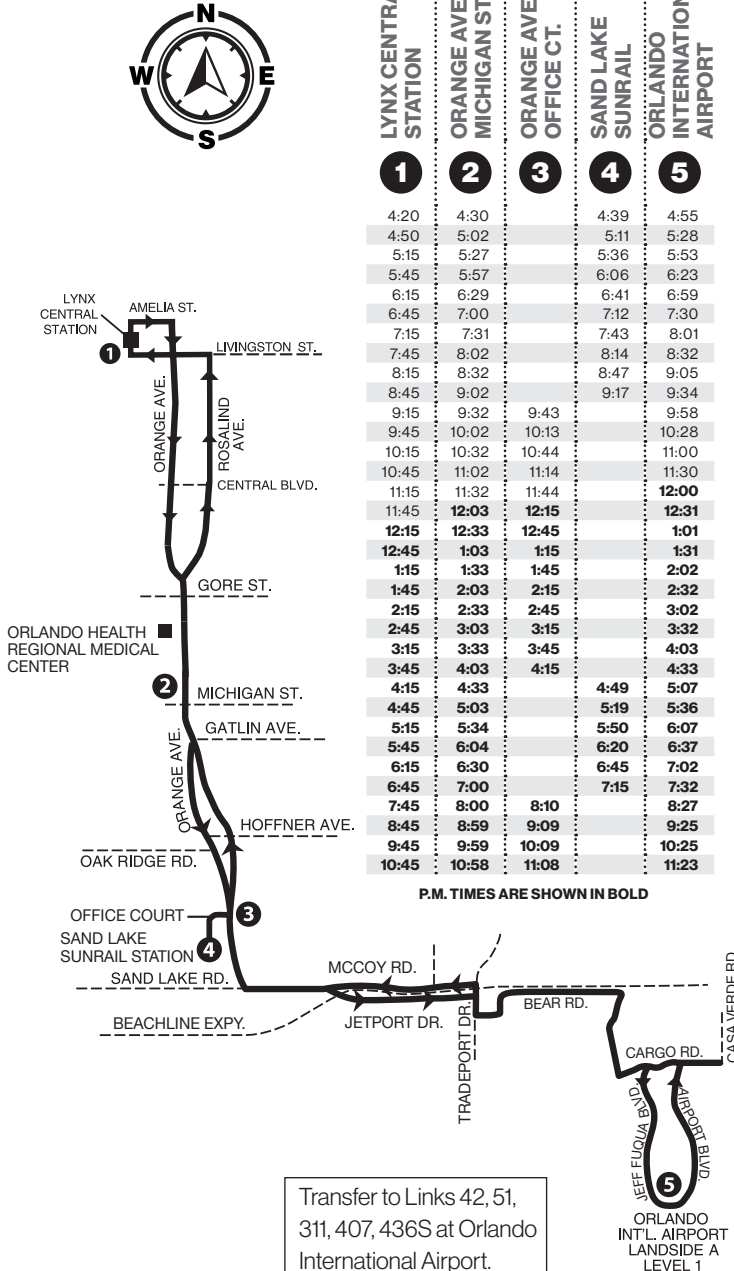

P.M. TIMES ARE SHOWN IN BOLD

Numbers on map correspond to numbers on schedules.

Additional stops are located approximately every two blocks along each Link.

Transfer to Links 42, 51, 311, 407, 436S at Orlando International Airport.