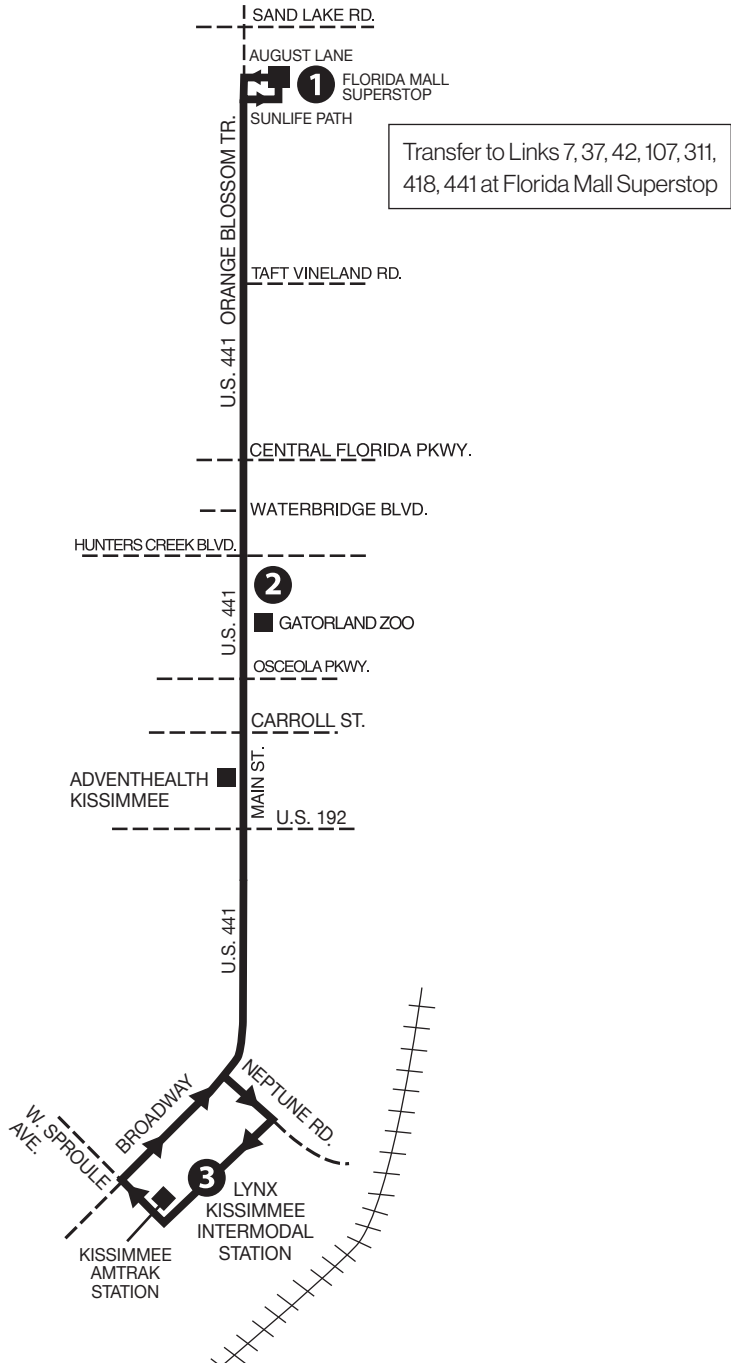

Weekday Late Night Service
Florida Mall to Hunters Creek only

Numbers on map correspond to numbers on schedules.

Additional stops are located approximately every two blocks along each Link.

MONDAY-FRIDAY