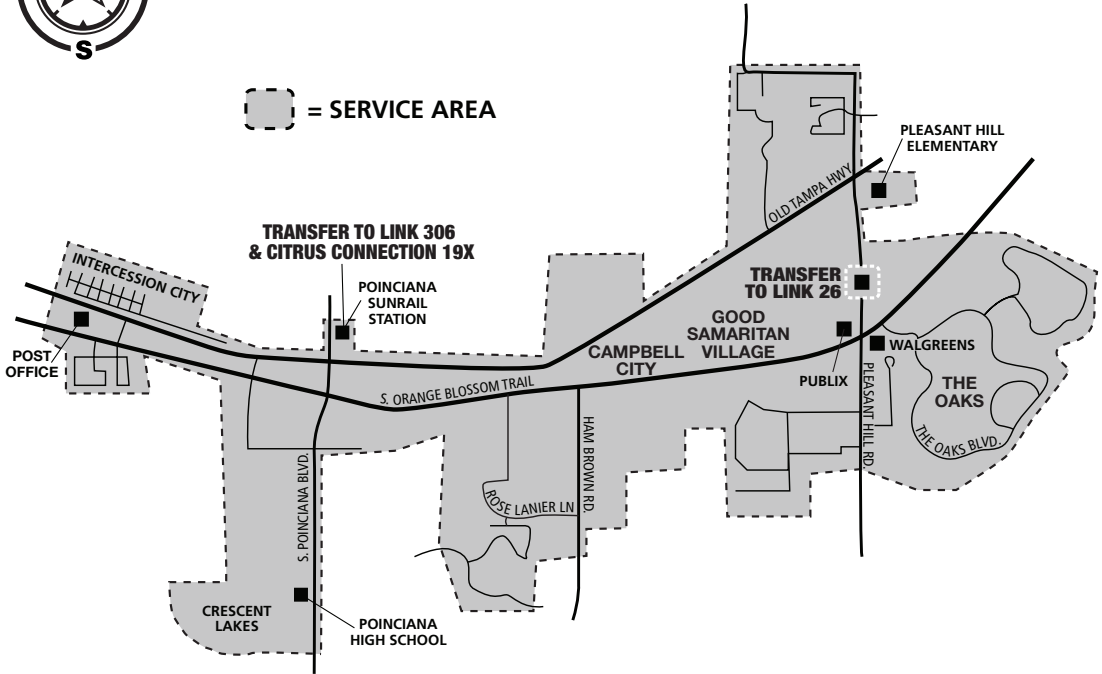

NEIGHBORLINK 804

Intercession City/Campbell City

Monday–Friday service

No Weekend/Holiday service

- **SERVING:**
- Intercession City
- Campbell City
- Southwest Kissimmee
- Link 26
- Poinciana SunRail Station

- Pleasant Hill Commons
- Publix Shopping Center
- Good Samaritan Village
- The Oaks
- Crescent Lakes
- Citrus Connection 19X
- Poinciana High School

Passengers can book their ride using the Ride Freebee App or by calling 407-244-0808.

Monday - Friday
Service hours are
5:10a.m. - 9:20a.m. & 2:40p.m. - 10:10p.m

Effective May 11, 2026