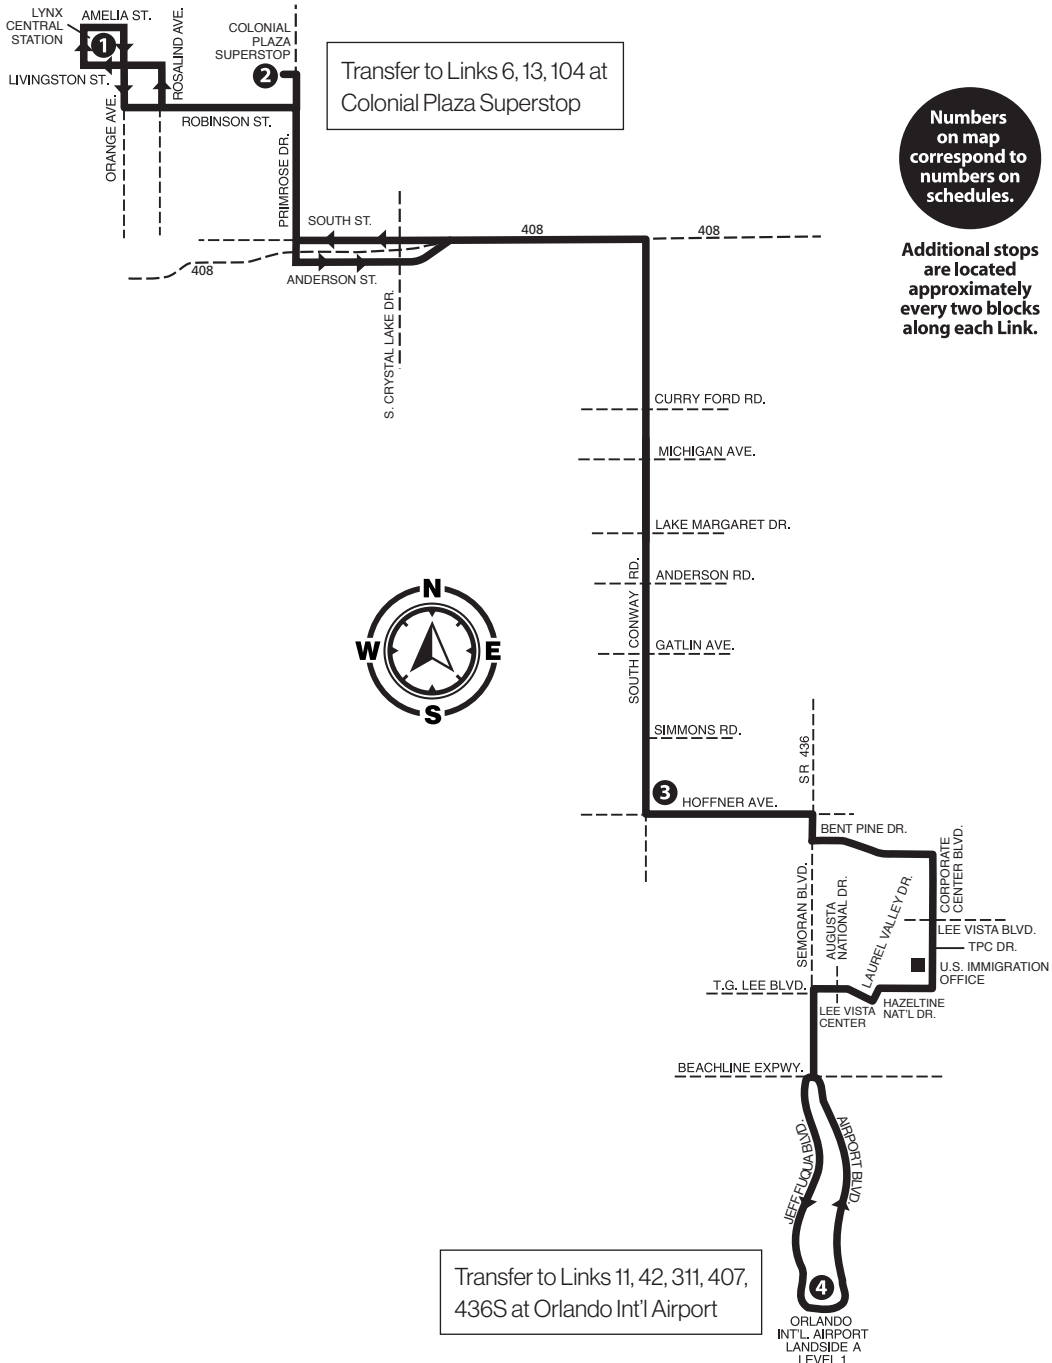

LINK 51 Conway Road

Monday–Sunday
& Holiday service

- **SERVING:**
- LYNX Central Station
- Lake Eola
- S. Conway Road
- U.S. Immigration Office

Orlando International Airport
Colonial Plaza SuperStop