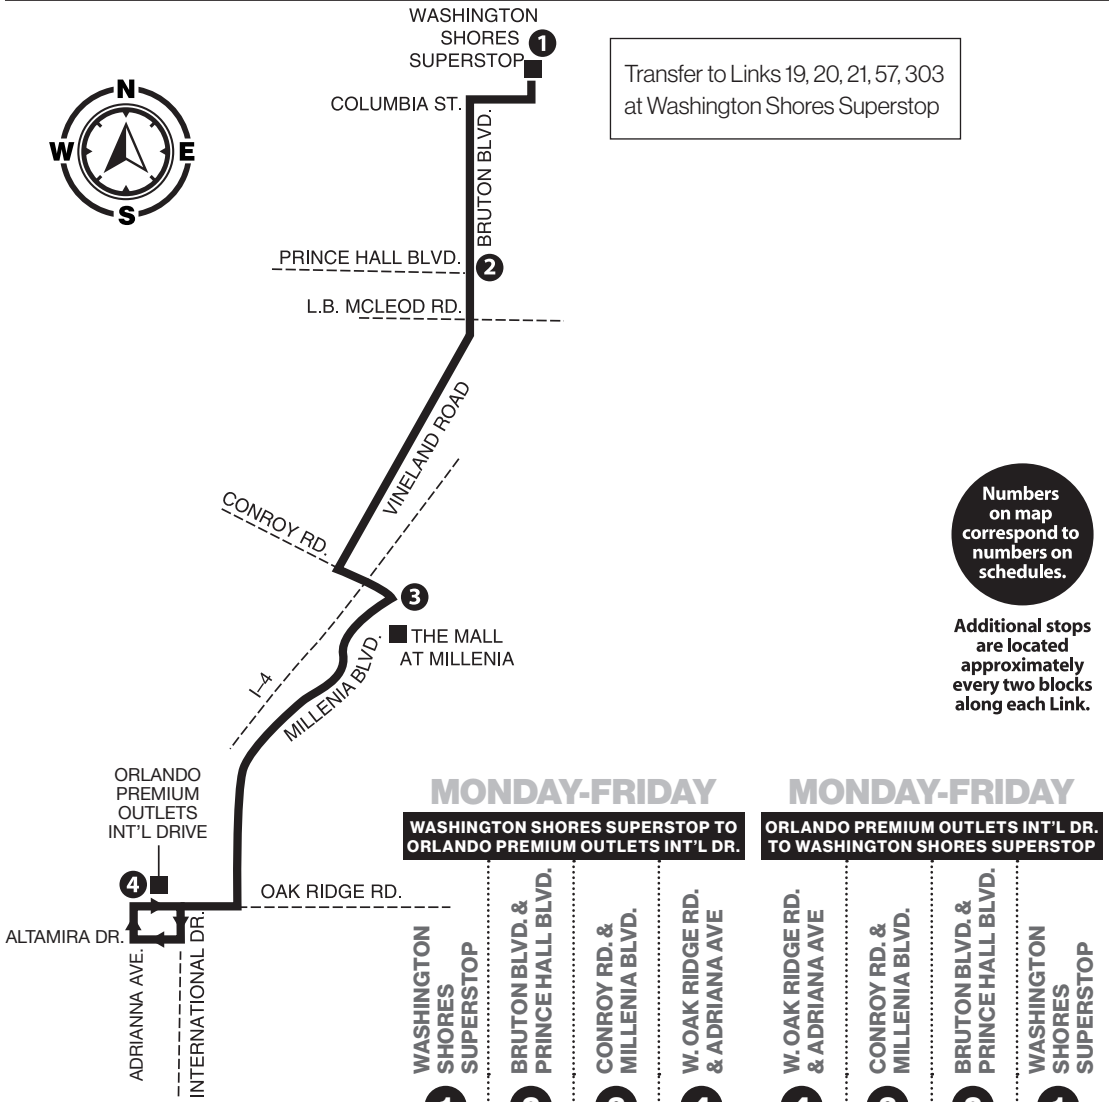

P.M. TIMES ARE SHOWN IN BOLD

LINK 24

Millenia Blvd./Vineland Rd.

Monday–Sunday
& Holiday service

SERVING:

- Washington Shores SuperStop
- Bruton Boulevard
- Vineland Road
- The Mall at Millenia
- Orlando Premium Outlets Int'l Dr.