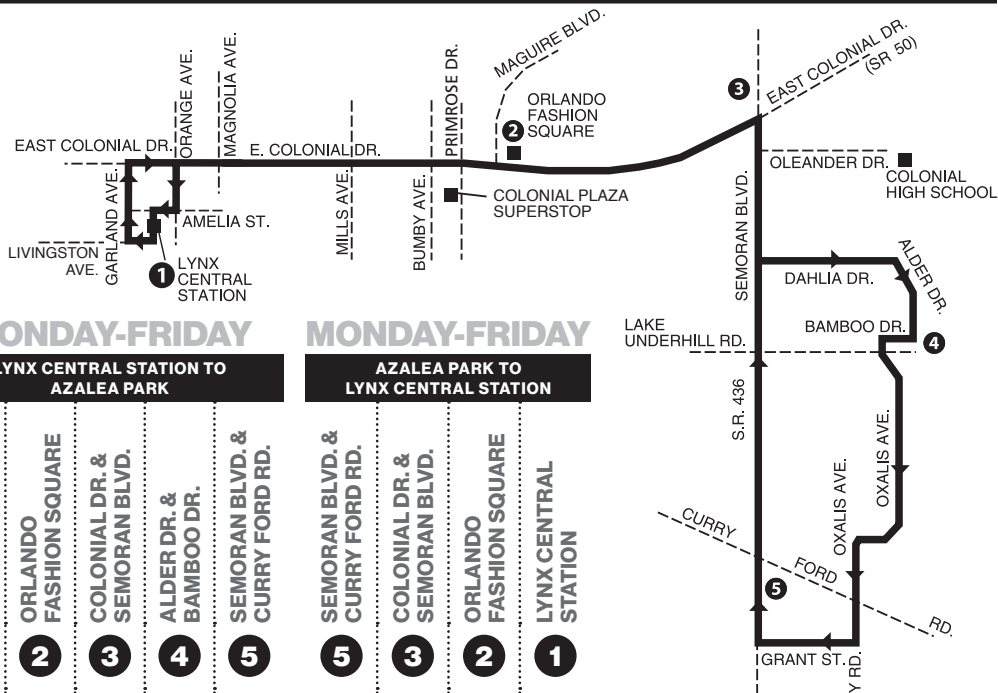

LINK 28

E. Colonial Drive/ Azalea Park

Monday–Sunday
& Holiday service

- **SERVING:**
- LYNX Central Station
- Colonial Plaza SuperStop
- Orlando Fashion Square
- South Semoran Boulevard
- Colonial High School

MONDAY-FRIDAY

LYNX CENTRAL STATION TO AZALEA PARK

1 LYNX CENTRAL STATION	2 ORLANDO FASHION SQUARE	3 COLONIAL DR. & SEMORAN BLVD.	4 ALDER DR. & BAMBOO DR.	5 SEMORAN BLVD. & CURRY FORD RD.
4:15	4:25	4:30	4:37	4:47
5:15	5:27	5:05	5:13	5:22
5:45	5:57	5:32	5:39	5:49
6:15	6:27	6:02	6:09	6:19
6:45	6:58	6:33	6:41	6:52
7:15	7:29	7:04	7:12	7:24
7:45	7:59	7:35	7:43	7:55
8:15	8:30	8:06	8:14	8:26
8:45	8:59	8:36	8:44	8:56
9:15	9:30	9:06	9:14	9:26
9:45	9:59	9:37	9:45	9:57
10:15	10:30	10:07	10:15	10:27
10:45	11:00	10:37	10:45	10:57
11:15	11:30	11:07	11:15	11:27
11:45	12:01	11:37	11:45	11:57
12:15	12:32	12:08	12:16	12:28
12:45	1:02	1:10	1:18	1:30
1:15	1:32	1:40	1:48	2:00
1:45	2:02	2:10	2:19	2:31
2:15	2:32	2:40	2:49	3:01
2:45	3:02	3:10	3:19	3:31
3:15	3:33	3:41	3:50	4:02
3:45	4:03	4:11	4:20	4:32
4:15	4:33	4:41	4:50	5:02
4:45	5:04	5:12	5:21	5:33
5:15	5:34	5:42	5:51	6:03
5:45	6:02	6:10	6:18	6:29
6:15	6:30	6:36	6:44	6:55
6:45	6:59	7:05	7:13	7:24
7:15	7:59	8:05	8:13	8:24
8:45	8:59	9:05	9:13	9:24
9:45	9:57	10:02	10:09	10:20
10:45	10:57	11:02	11:09	11:20
11:45	11:57	12:02	12:08	12:18

MONDAY-FRIDAY

AZALEA PARK TO LYNX CENTRAL STATION

5 SEMORAN BLVD. & CURRY FORD RD.	3 COLONIAL DR. & SEMORAN BLVD.	2 ORLANDO FASHION SQUARE	1 LYNX CENTRAL STATION
4:55	5:06	5:12	5:25
5:25	5:36	5:42	5:55
5:49	6:01	6:07	6:21
6:19	6:32	6:38	6:55
6:45	6:58	7:04	7:21
7:11	7:25	7:31	7:48
7:40	7:55	8:01	8:19
8:09	8:24	8:30	8:48
8:39	8:54	9:00	9:18
9:10	9:24	9:30	9:48
9:40	9:54	10:00	10:18
10:10	10:24	10:30	10:48
10:40	10:54	11:00	11:18
11:10	11:24	11:30	11:48
11:40	11:54	12:00	12:18
12:10	12:24	12:30	12:48
12:40	12:54	1:01	1:19
1:10	1:24	1:31	1:49
1:36	1:50	1:57	2:15
2:11	2:25	2:32	2:50
2:41	2:55	3:02	3:20
3:10	3:25	3:32	3:51
3:40	3:55	4:02	4:21
4:08	4:23	4:30	4:49
4:38	4:53	5:00	5:19
5:11	5:26	5:33	5:51
5:42	5:56	6:03	6:21
6:14	6:28	6:34	6:50
6:44	6:56	7:02	7:17
7:08	7:20	7:26	7:41
7:39	7:50	7:56	8:09
8:30	8:41	8:47	9:00
9:30	9:40	9:46	9:59
10:30	10:40	10:45	10:57

Numbers on map correspond to numbers on schedules.

Additional stops are located approximately every two blocks along each Link.

P.M. TIMES ARE SHOWN IN BOLD

P.M. TIMES ARE SHOWN IN BOLD