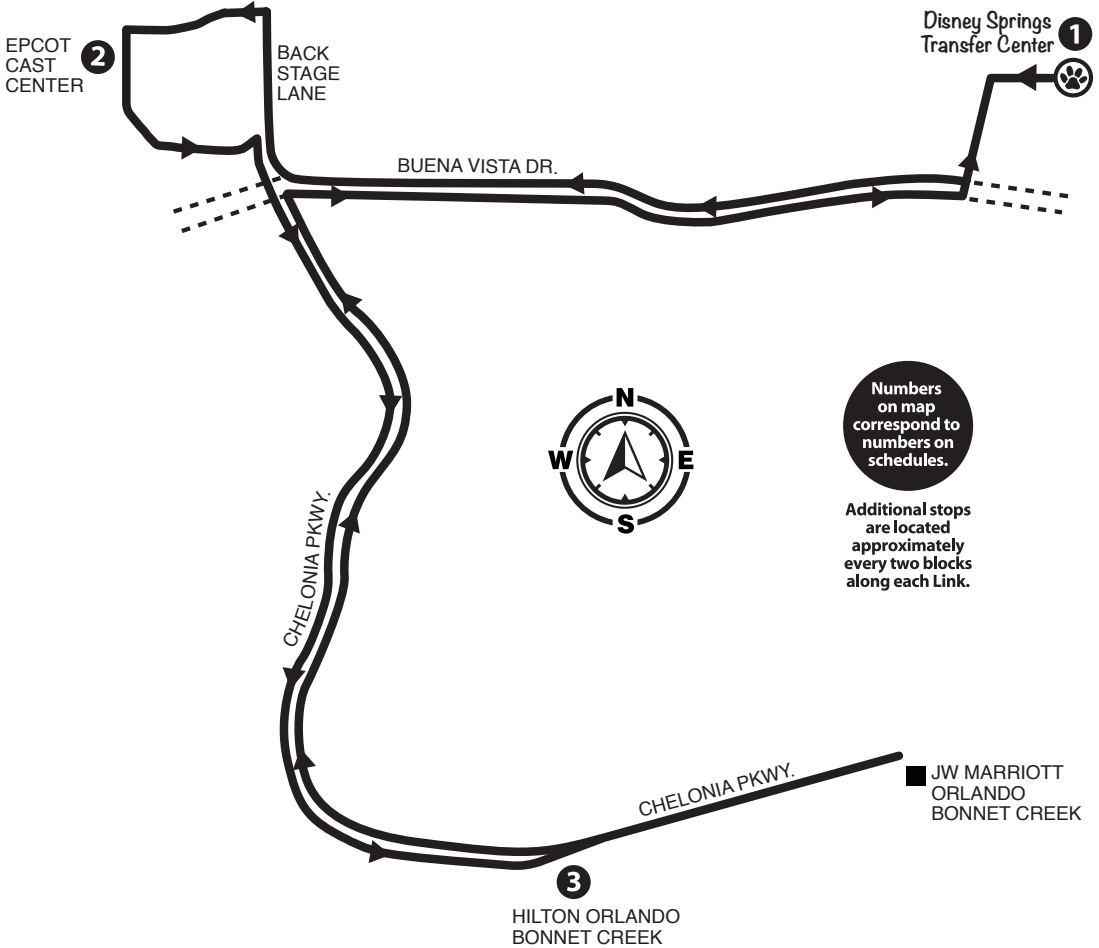

LINK 307 Disney Circulator

Monday–Sunday
& Holiday service

• **SERVING:**

- Disney Springs Transfer Center
- Epcot Cast Service
- JW Marriott Orlando Bonnet Creek
- Hilton Orlando Bonnet Creek