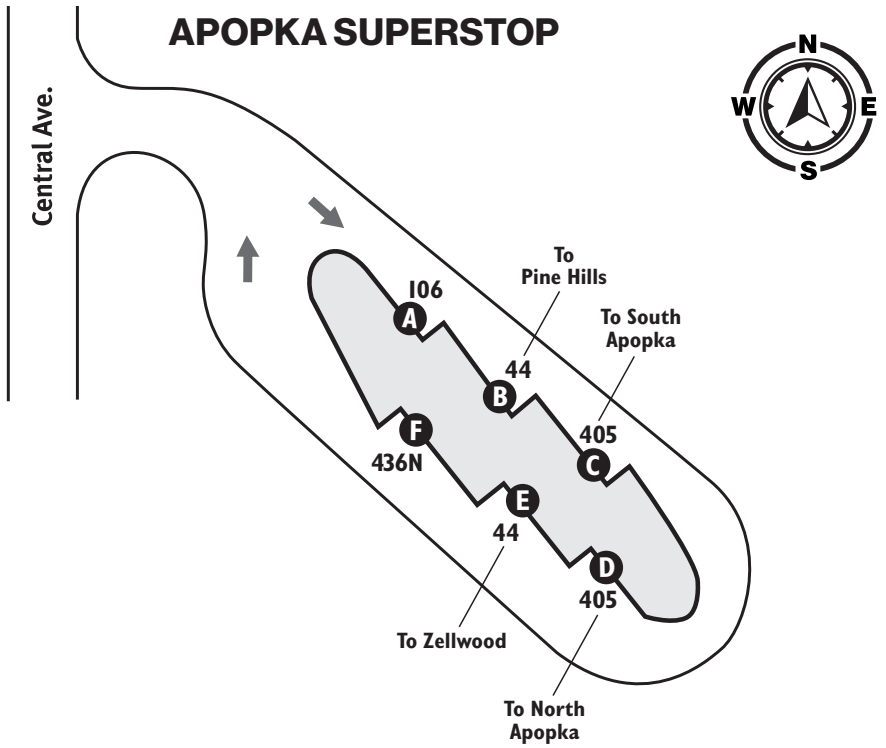

APOPKA SUPERSTOP