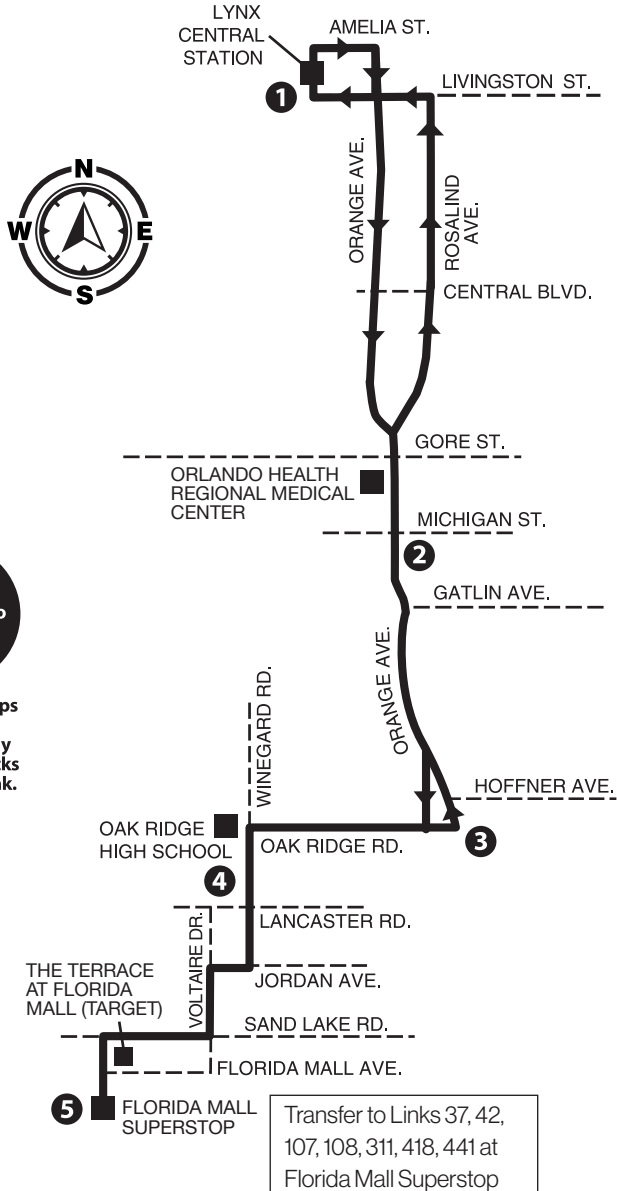

Numbers on map correspond to numbers on schedules.

Additional stops are located approximately every two blocks along each Link.

MONDAY-FRIDAY

LYNX CENTRAL STATION TO FLORIDA MALL SUPERSTOP

LYNX CENTRAL STATION	ORANGE AVE. & MICHIGAN ST.	ORANGE AVE. & OAKRIDGE RD.	WINEGARD RD. & LANCASTER RD.	FLORIDA MALL SUPERSTOP
1	2	3	4	5
5:05	5:17	5:24	5:28	5:38
6:00	6:15	6:23	6:28	6:39
7:00	7:17	7:25	7:30	7:42
8:00	8:17	8:25	8:29	8:41
9:00	9:17	9:25	9:29	9:41
10:00	10:18	10:26	10:30	10:42
11:00	11:18	11:27	11:31	11:43
12:00	12:19	12:28	12:32	12:44
1:00	1:19	1:28	1:33	1:46
2:00	2:19	2:28	2:33	2:46
3:00	3:19	3:28	3:33	3:46
4:00	4:19	4:29	4:34	4:47
5:00	5:19	5:29	5:34	5:47
6:00	6:16	6:25	6:30	6:42
7:15	7:30	7:38	7:42	7:54
8:15	8:30	8:38	8:42	8:53
9:20	9:34	9:42	9:46	9:57
10:20	10:34	10:41	10:45	10:55
11:20	11:34	11:41	11:44	11:54