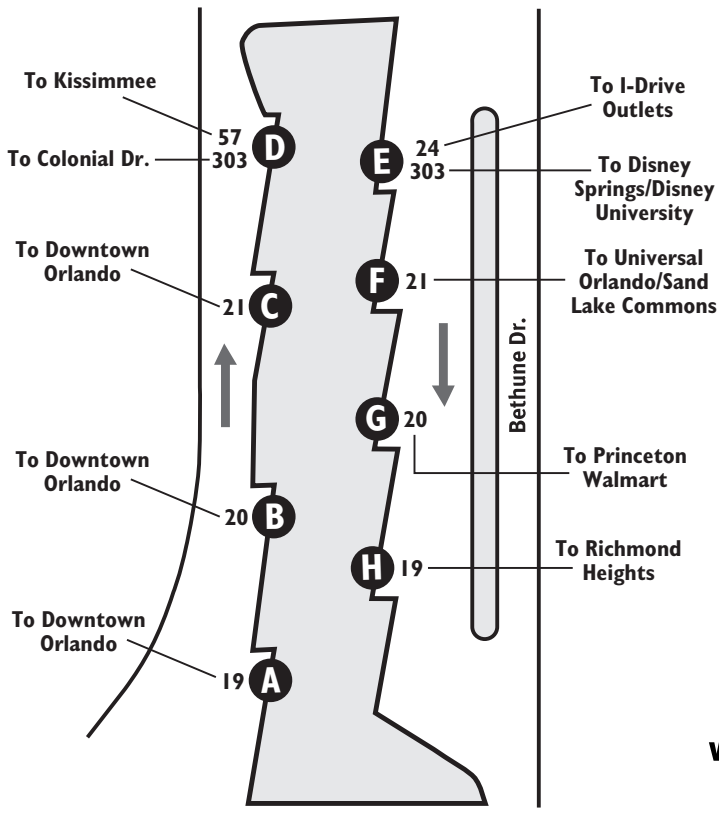

WASHINGTON SHORES SUPERSTOP