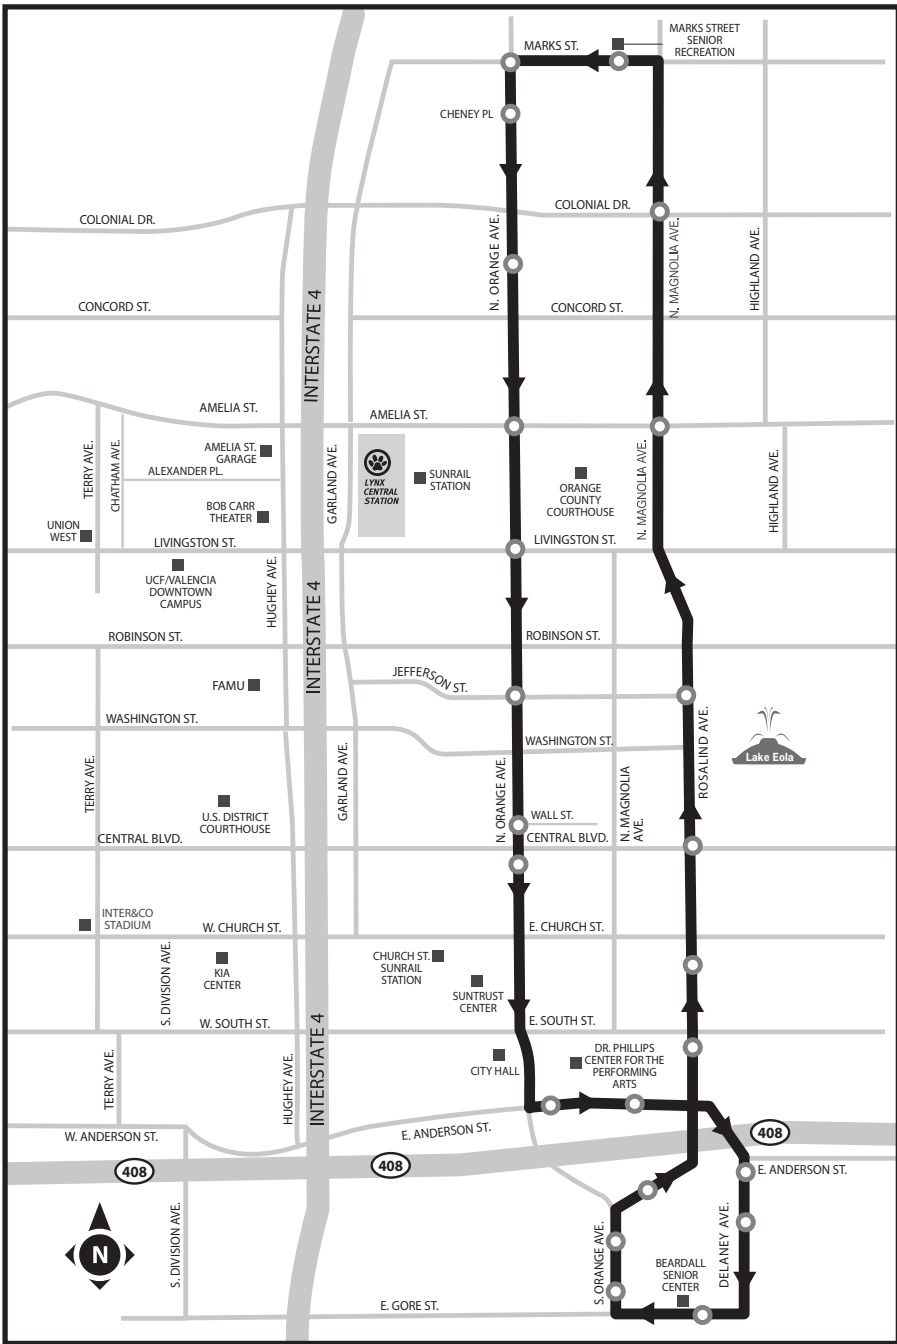

P.M. TIMES ARE SHOWN IN BOLD

LINK 61 - LYMMO LIME LINE

WEEKDAY

7:00 a.m. – 10:30 a.m. 30 Minutes
 10:30 a.m. – 11:30 a.m. 60 Minutes

11:30 a.m. – 6:00 p.m. 30 Minutes

All LYMMO buses are wheelchair accessible.