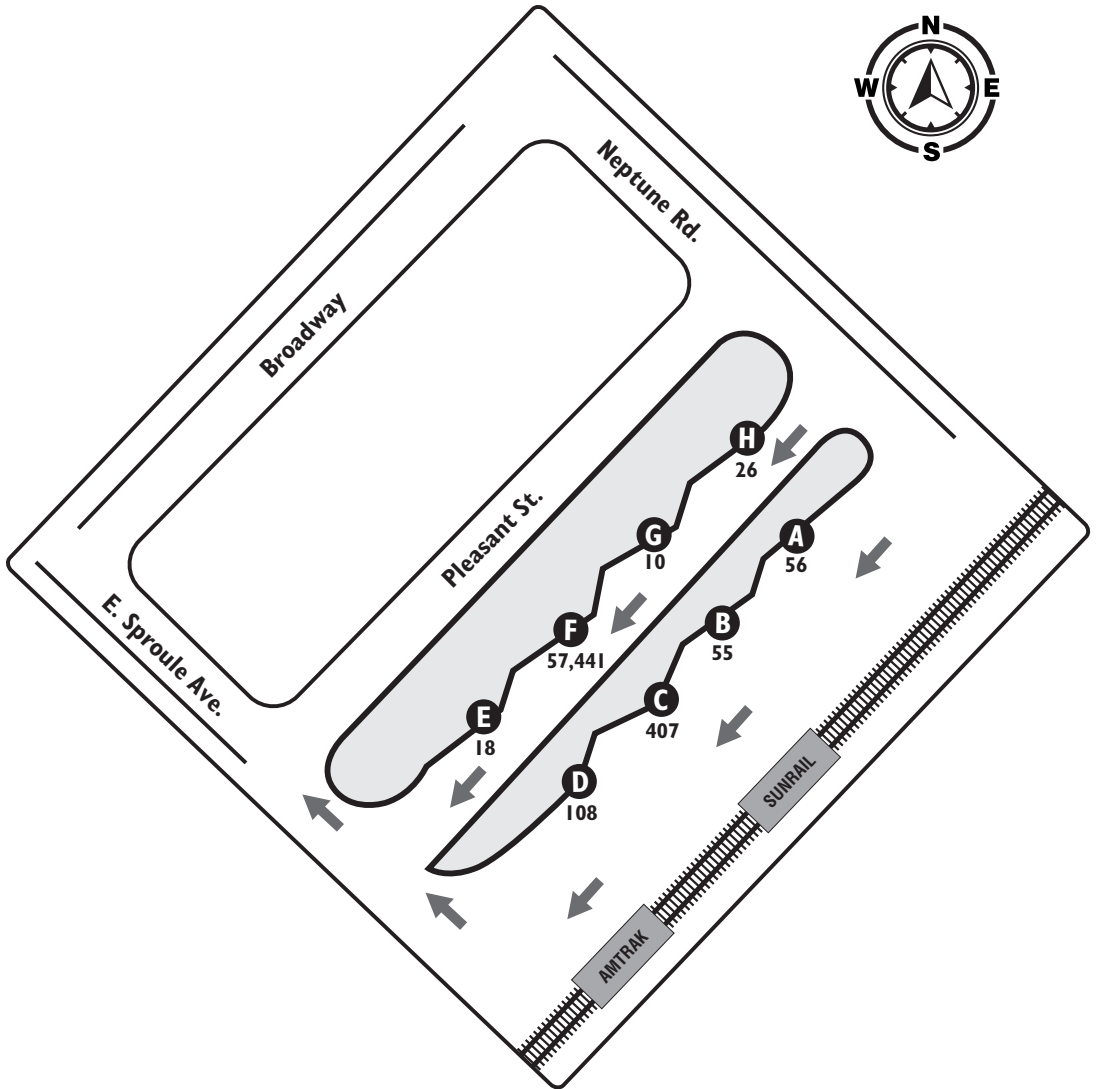

LYNX KISSIMMEE INTERMODAL STATION