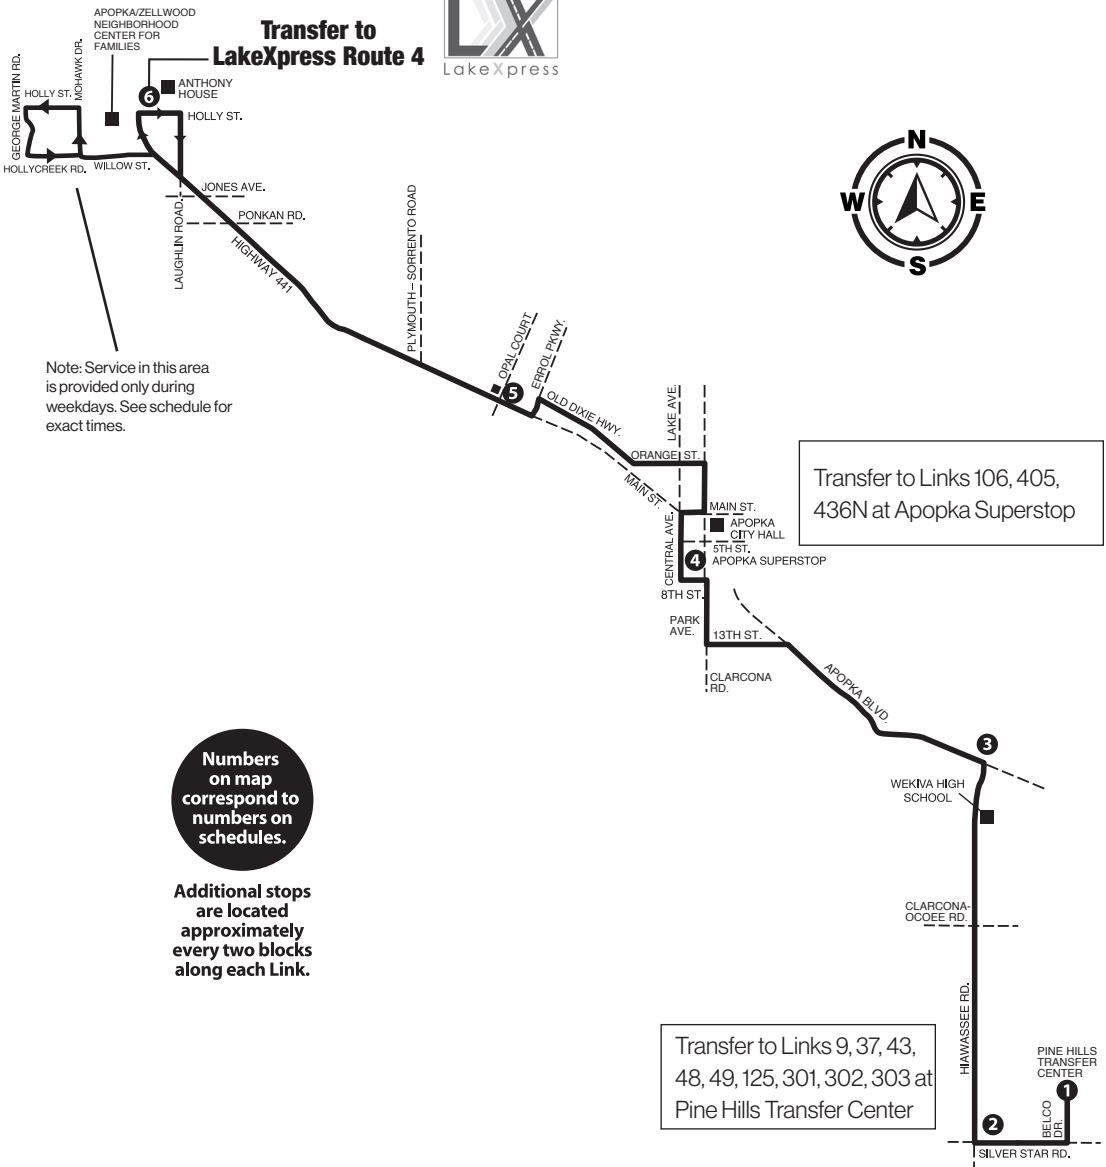

LINK 44

Hiwassee Road/Zellwood Apopka

Monday–Saturday service
No Sunday/Holiday service

- **SERVING:**
- N. Hiwassee Road
- Wekiva High School
- Apopka SuperStop
- Errol Plaza
- Anthony House

LakeXpress Route 4
Pine Hills Transfer Center
Apopka/Zellwood Neighborhood
Center for Families

Note: Service in this area is provided only during weekdays. See schedule for exact times.

Numbers on map correspond to numbers on schedules.

Additional stops are located approximately every two blocks along each Link.

Transfer to Links 9, 37, 43, 48, 49, 125, 301, 302, 303 at Pine Hills Transfer Center

Transfer to Links 106, 405, 436N at Apopka Superstop