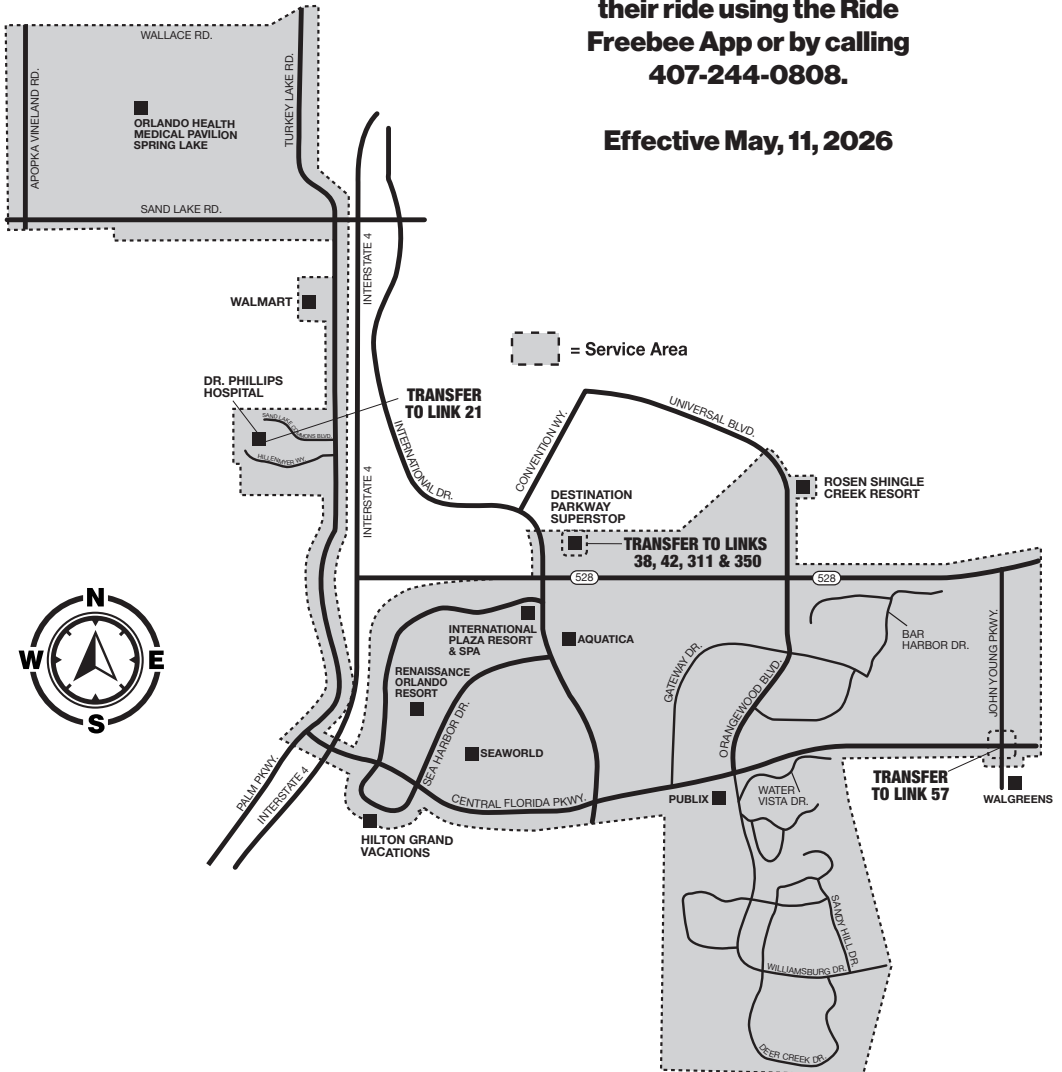

NEIGHBORLINK 841

Williamsburg/Dr. Phillips

Monday–Saturday service
No Sunday/Holiday service

SERVING:

- SeaWorld
- Marketplace at Dr. Phillips
- Walmart
- Destination Parkway SuperStop
- Dr. Phillips Hospital

Rosen Shingle Creek
Restaurant Row

Monday - Saturday
Service hours are

6:15 a.m. - 8:00 p.m.

**Passengers can book
their ride using the Ride
Freebee App or by calling
407-244-0808.**

Effective May, 11, 2026