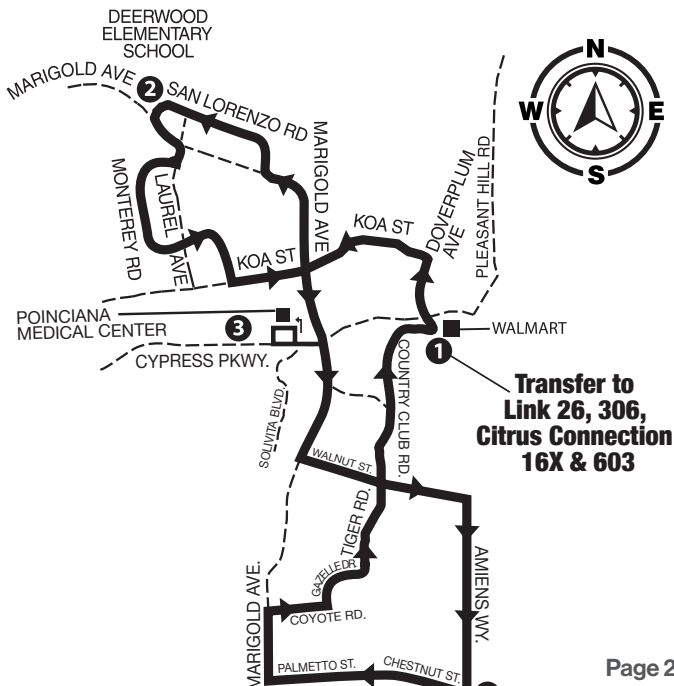

P.M. TIMES ARE SHOWN IN BOLD

For additional service in Poinciana see Links 26, 306, NeighborLinks 801, 804 and Citrus Connection 16X & 603.

SATURDAY

POINCIANA CIRCULATOR

WALMART	DEERWOOD ELEMENTARY SCHOOL	POINCIANA MEDICAL CENTER	AMIENS WAY & CHESTNUT ST.	WALMART
1	2	3	4	1
5:00	5:12	5:24	5:34	5:48
6:00	6:12	6:24	6:36	6:52
7:00	7:12	7:24	7:36	7:52
8:00	8:12	8:24	8:36	8:52
9:00	9:13	9:26	9:38	9:53
10:00	10:13	10:26	10:38	10:53
11:00	11:13	11:26	11:38	11:53
12:00	12:13	12:26	12:38	12:53
1:00	1:13	1:26	1:38	1:53
2:00	2:13	2:26	2:38	2:53
3:00	3:13	3:26	3:38	3:53
4:00	4:13	4:26	4:38	4:53
5:00	5:13	5:26	5:38	5:53
6:00	6:11	6:23	6:34	6:47
7:00	7:11	7:23	7:34	7:47
8:00	8:11	8:23	8:34	8:47
9:00	9:11	9:23	9:34	9:47
10:00	10:11	10:23	10:34	10:47

P.M. TIMES ARE SHOWN IN BOLD

Numbers on map correspond to numbers on schedules.

Additional stops are located approximately every two blocks along each Link.

Transfer to Link 26, 306, Citrus Connection 16X & 603