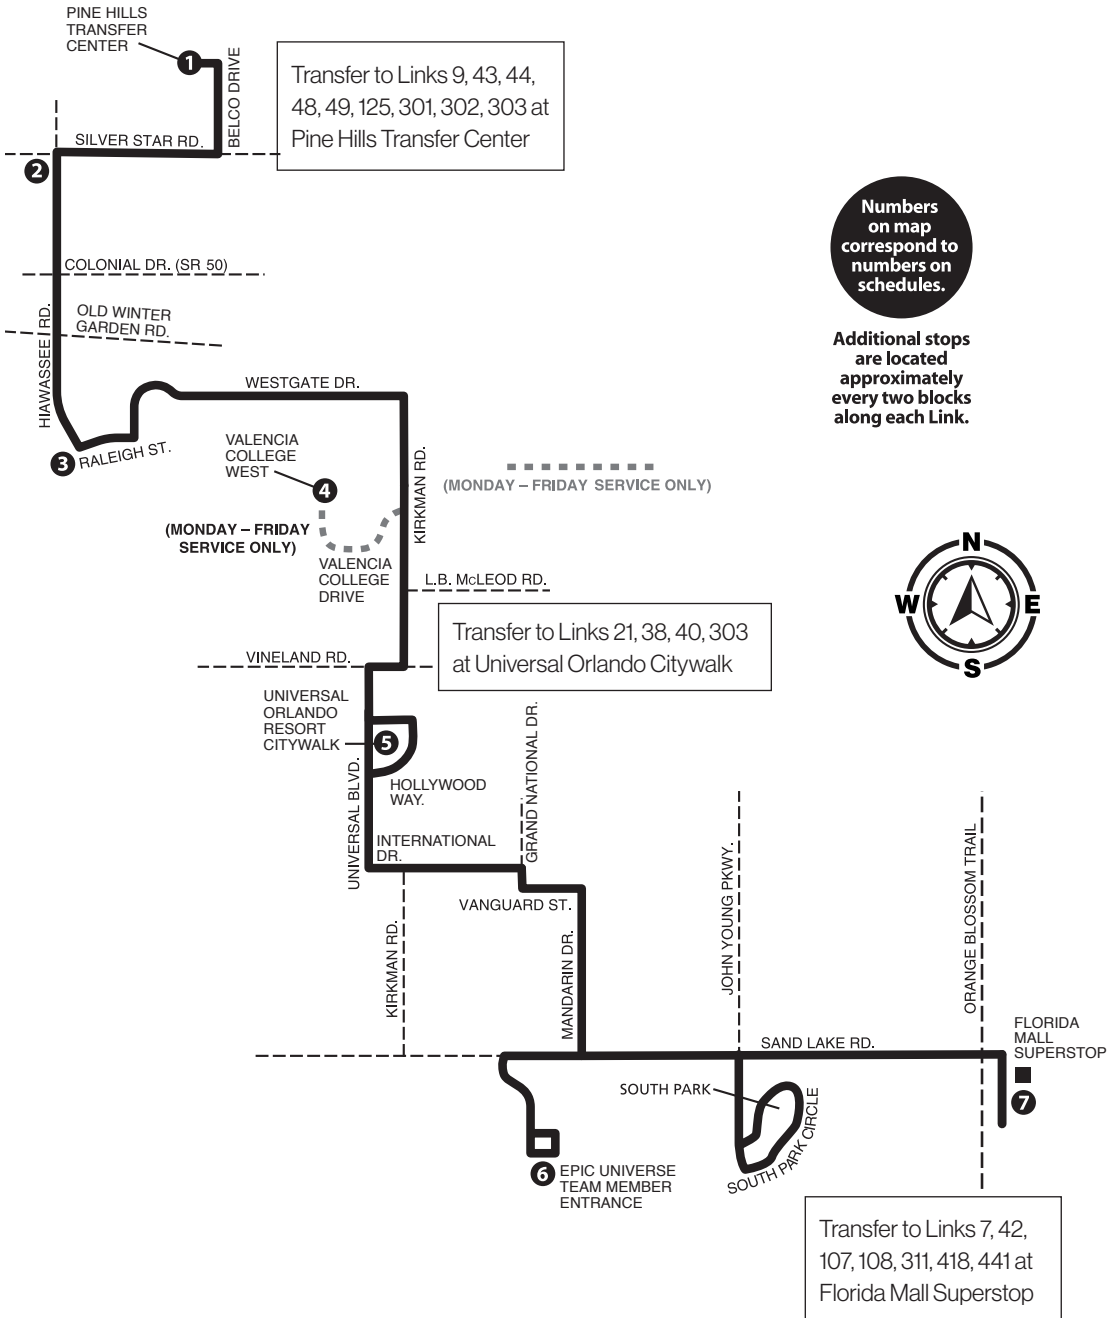

LINK 37

Pine Hills/Kirkman Rd./ Florida Mall

Monday–Sunday
& Holiday service

SERVING:

- Pine Hills Transfer Center
- S. Hiwassee Road
- MetroWest
- Kirkman Road
- Valencia College West Campus

- Universal Orlando Resort
- Tangelo Park
- South Park (Walmart)
- Florida Mall SuperStop
- Epic Universe Team Member Entrance