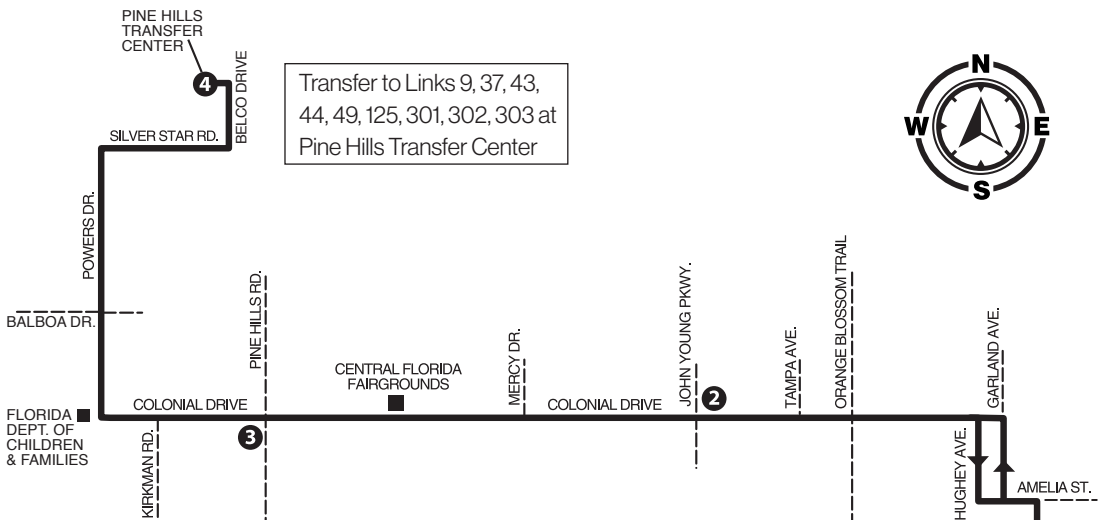

LINK 48

W. Colonial Drive/ Powers Dr.

Monday–Sunday
& Holiday service

- **SERVING:**
- LYNX Central Station
- Central Florida Fairgrounds
- Florida Dept. of Children & Families
- Pine Hills Transfer Center

SATURDAY

LYNX CENTRAL STATION TO PINE HILLS TRANSFER CENTER

1 LYNX CENTRAL STATION	2 COLONIAL DR. & JOHN YOUNG PKWY.	3 COLONIAL DR. & PINE HILLS RD.	4 PINE HILLS TRANSFER CENTER
4:50	5:00	5:04	5:17
5:45	5:55	6:00	6:13
6:45	6:56	7:01	7:14
7:45	7:56	8:02	8:17
8:45	8:57	9:03	9:19
9:45	9:57	10:04	10:24
10:45	10:58	11:05	11:26
11:45	11:58	12:05	12:26
12:45	12:58	1:05	1:26
1:45	1:57	2:05	2:26
2:45	2:57	3:05	3:26
3:45	3:57	4:04	4:27
4:45	4:57	5:04	5:27
5:45	5:57	6:04	6:27
6:45	6:57	7:03	7:24
7:45	7:56	8:02	8:21
8:45	8:56	9:02	9:20
9:45	9:56	10:00	10:14
10:45	10:55	10:59	11:13

SATURDAY

PINE HILLS TRANSFER CENTER TO LYNX CENTRAL STATION

4 PINE HILLS TRANSFER CENTER	3 COLONIAL DR. & PINE HILLS RD.	2 COLONIAL DR. & JOHN YOUNG PKWY.	1 LYNX CENTRAL STATION
5:00	5:14	5:20	5:30
6:00	6:16	6:22	6:32
6:50	7:10	7:16	7:26
7:50	8:11	8:17	8:28
8:50	9:11	9:18	9:30
9:50	10:11	10:18	10:30
10:50	11:10	11:17	11:29
11:50	12:10	12:17	12:29
12:50	1:13	1:20	1:32
1:50	2:13	2:20	2:32
2:50	3:13	3:20	3:32
3:50	4:11	4:18	4:30
4:50	5:09	5:15	5:27
5:50	6:09	6:15	6:27
6:50	7:09	7:15	7:27
7:55	8:12	8:17	8:29
8:55	9:12	9:17	9:27
9:55	10:12	10:17	10:26

P.M. TIMES ARE SHOWN IN BOLD

Numbers on map correspond to numbers on schedules.

Additional stops are located approximately every two blocks along each Link.