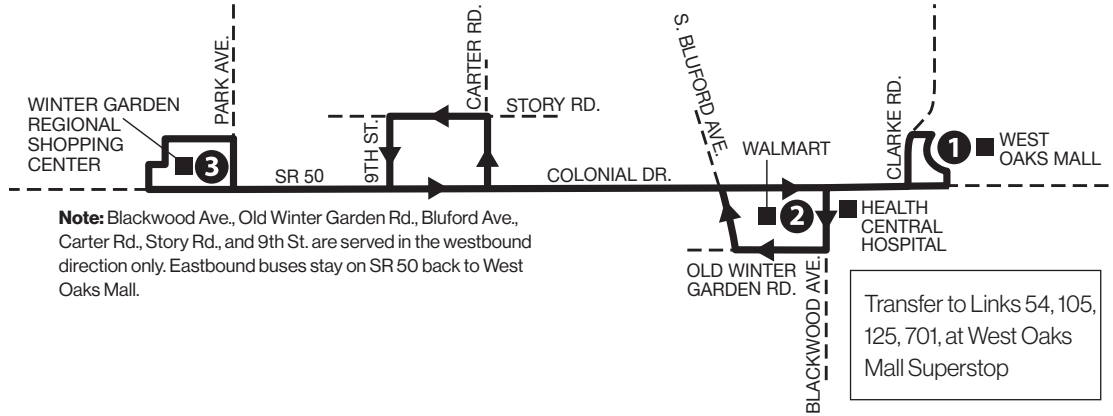

Monday–Saturday service
No Sunday/Holiday service

- **SERVING:**
- West Oaks Mall
- Winter Garden
- Health Central Hospital
- LakeXpress Route 50
- Winter Garden Regional Shopping Center
- Center

Neighborlink 811
Neighborlink 812
Neighborlink 813