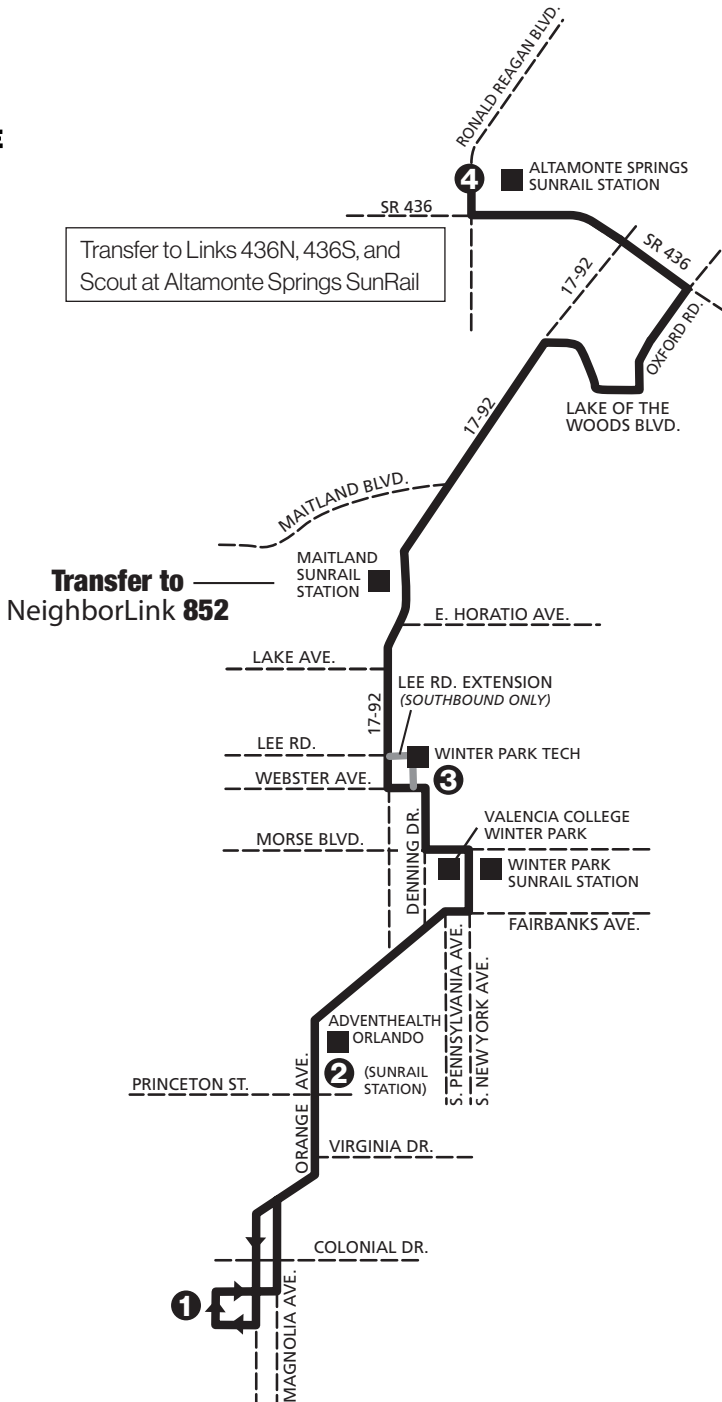

LINK 102

Orange Avenue/ South U.S. 17-92

Monday–Sunday
& Holiday service

- **SERVING:**
- LYNX Central Station
- AdventHealth Orlando
- Valencia College Winter Park
- Winter Park Tech
- •
- •

Maitland
Fern Park
NeighborLink 852
Altamonte Springs
SunRail Station

Numbers on map correspond to numbers on schedules.

Additional stops are located approximately every two blocks along each Link.