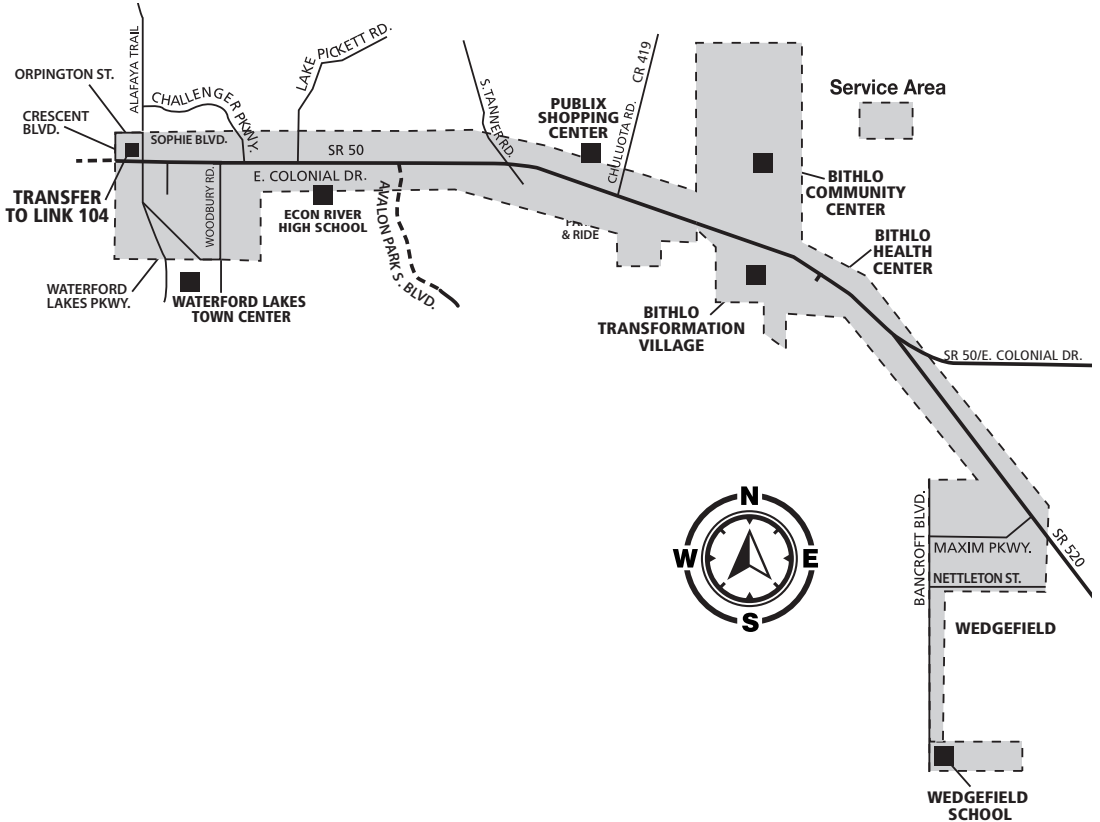

NEIGHBORLINK 821

E. Colonial Dr./Bithlo

Monday–Saturday service
No Sunday/Holiday service

SERVING:

- Link 104
- Chuluota Park & Ride
- Bithlo Health Center
- Bithlo Community Center
- Bithlo Transformation Village
- Orange County Health Dept.

- East Orange Community Center
- Orange County WIC
- Alafaya Branch Library
- Econ River High School

Monday - Saturday
Service hours are
4:40a.m. - 8:45p.m.

**Passengers can book their ride
using the Ride Freebee App
or by calling 407-244-0808.**

Effective May 26, 2026