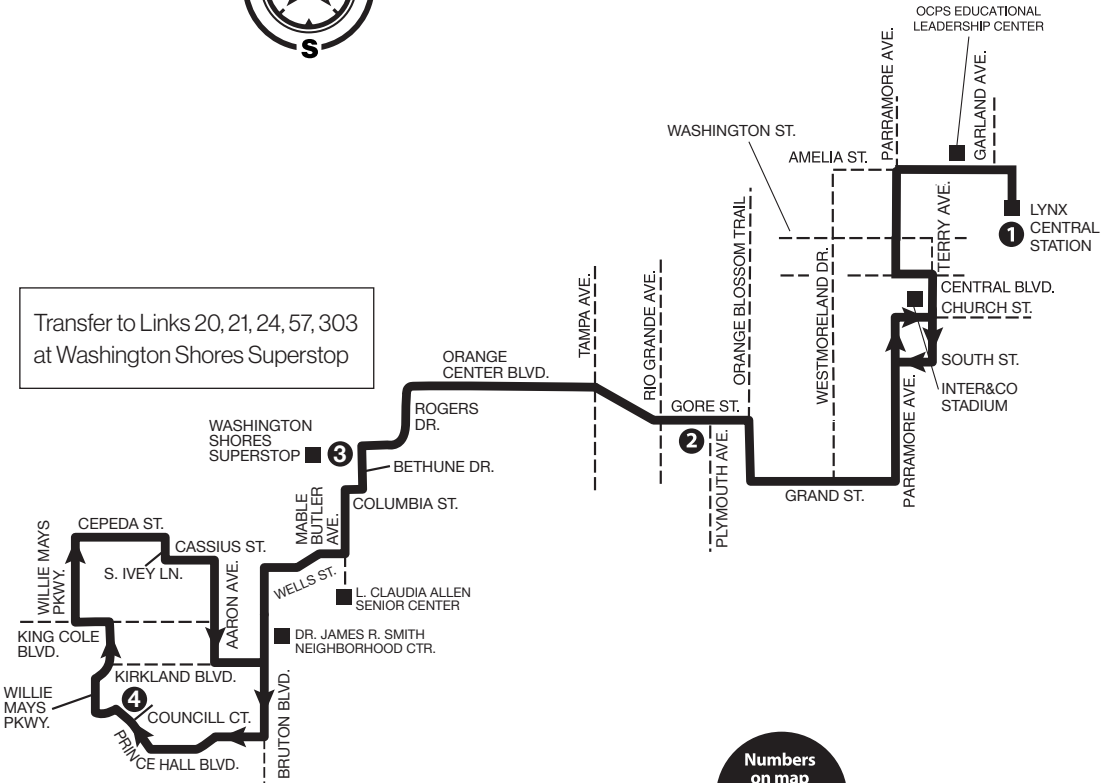

LINK 19

Richmond Heights

Monday–Sunday
& Holiday service

- **SERVING:**
- LYNX Central Station
- OCPS Educational Leadership Center
- Center
- Washington Shores SuperStop
- L. Claudia Allen Senior Center

Dr. James R. Smith
Neighborhood Center
Inter&Co Stadium

Transfer to Links 20, 21, 24, 57, 303
at Washington Shores Superstop

Numbers on map correspond to numbers on schedules.

Additional stops are located approximately every two blocks along each Link.