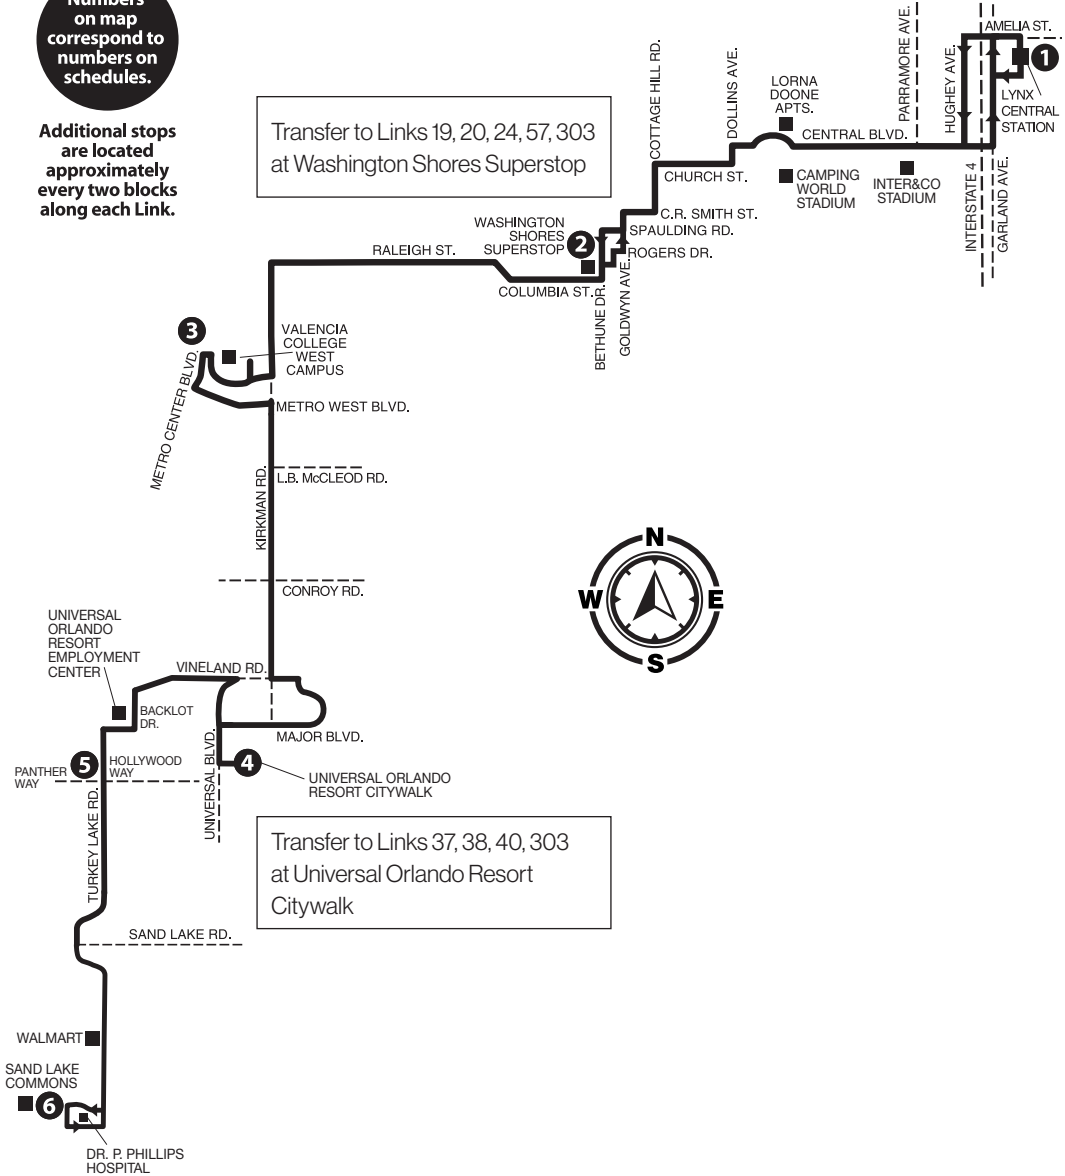

LINK 21

Raleigh St./Kirkman Rd./ Universal Orlando

Monday–Sunday
& Holiday service

SERVING:

- LYNX Central Station
- Lake Mann
- Washington Shores SuperStop
- Valencia College West Campus
- Sand Lake Commons

- Universal Orlando Resort
- Universal Orlando Resort
- Employment Center
- Dr. Phillips Hospital
- Inter&Co Stadium

Numbers on map correspond to numbers on schedules.

Additional stops are located approximately every two blocks along each Link.

Transfer to Links 19, 20, 24, 57, 303 at Washington Shores Superstop

Transfer to Links 37, 38, 40, 303 at Universal Orlando Resort Citywalk