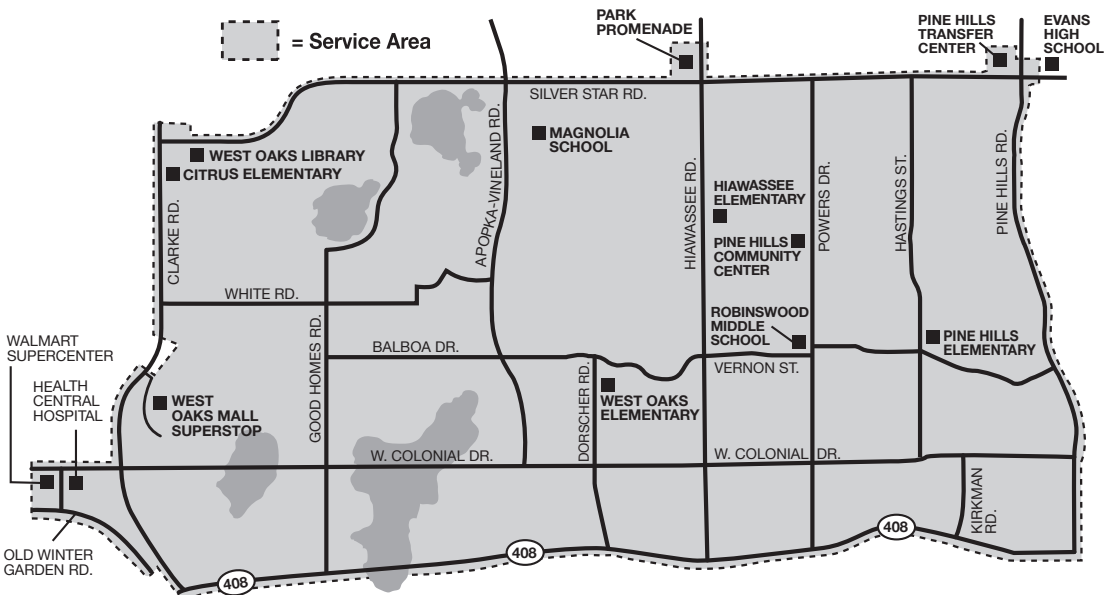

NEIGHBORLINK 813 Pine Hills

Monday–Saturday service
No Sunday/Holiday service

SERVING:

- West Oaks Mall SuperStop
- (Connect to Links 54, 105, 125, 705 & NeighborLink 811)
- Park Promenade
- Evans High School
- Health Central Hospital
- Walmart Supercenter
- Pine Hills Transfer Center

NeighborLink 813 is based out of the West Oaks Mall. The service includes the community of Pine Hills.

Passengers can book their ride using the Rides On Demand App or by calling **407-244-0808.**

Scheduled pick ups/drop offs between :30 - :35 & :20 - :25 every hour.

MONDAY-FRIDAY

CONNECTION AT WEST OAKS MALL

NEIGHBORLINK ARRIVES

6:00	6:30
7:20	7:30
8:20	8:30
9:20	9:30
10:20	10:30
11:20	11:30
12:20	12:30
1:20	1:35
2:25	2:35
3:25	3:35
4:25	4:35
5:25	5:35
6:25	6:35
7:25	7:35

NEIGHBORLINK DEPARTS

SATURDAY

CONNECTION AT WEST OAKS MALL

NEIGHBORLINK ARRIVES

6:00	6:30
7:20	7:30
8:20	8:30
9:20	9:30
10:20	10:30
11:20	11:30
12:20	12:30
1:20	1:30
2:20	2:30
3:20	3:30
4:20	4:30
5:20	5:30
6:20	6:30
7:20	7:30

NEIGHBORLINK DEPARTS

P.M. TIMES ARE SHOWN IN BOLD

P.M. TIMES ARE SHOWN IN BOLD