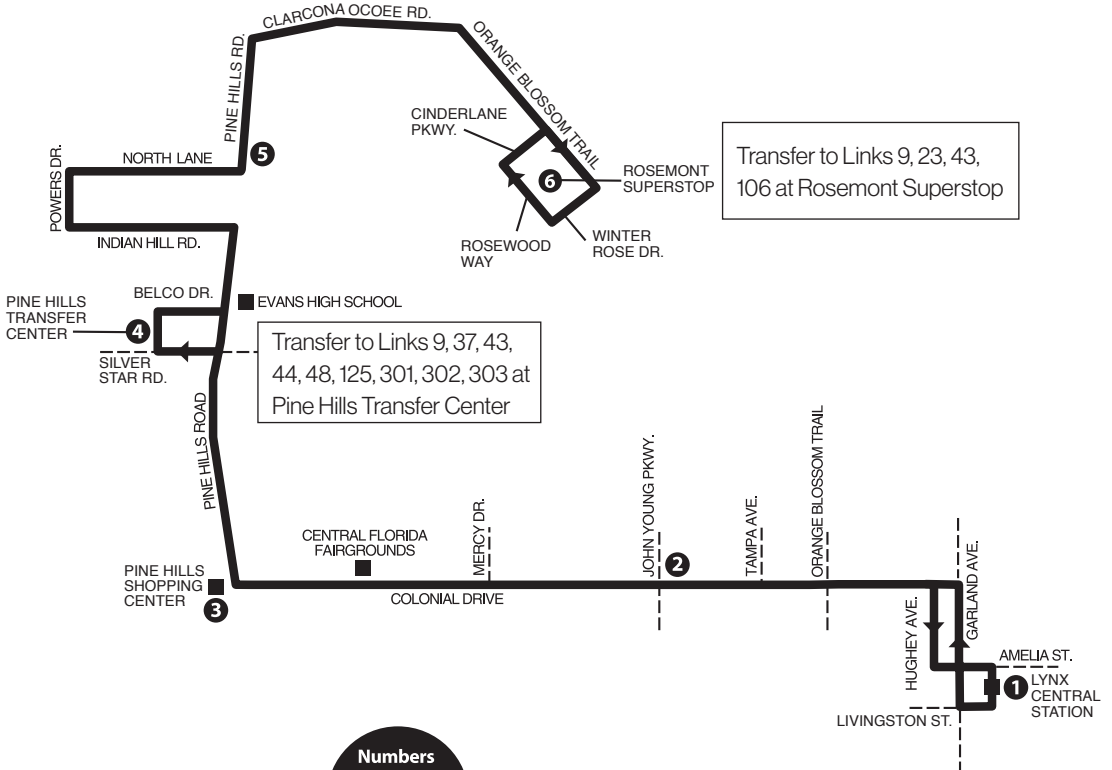

LINK 49

W. Colonial Drive/ Pine Hills Rd./Rosemont

Monday–Sunday
& Holiday service

SERVING:

- LYNX Central Station
- Central Florida Fairgrounds
- Pine Hills Transfer Center
- Evans High School
- Meadowbrook

Silver Hills Center
Rosemont SuperStop

Numbers on map correspond to numbers on schedules.

Additional stops are located approximately every two blocks along each Link.