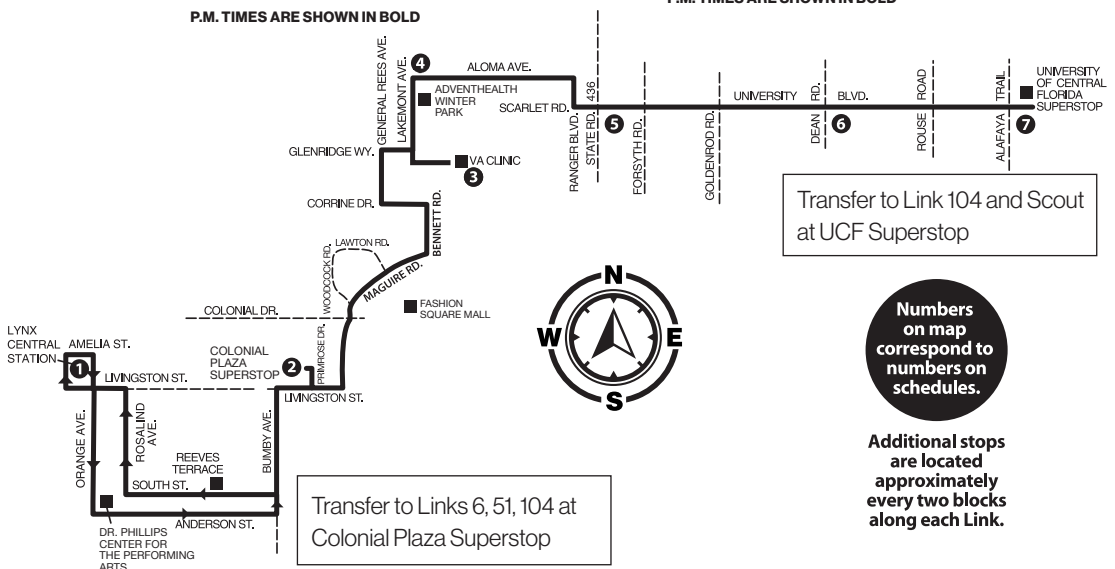

P.M. TIMES ARE SHOWN IN BOLD

LINK 13

SATURDAY

LYNX CENTRAL STATION TO UCF SUPERSTOP

LYNX CENTRAL STATION	COLONIAL PLAZA SUPERSTOP	VA CLINIC	LAKEMONT AVE. & ALOMA AVE.	UNIVERSITY BLVD. & SR 436	UNIVERSITY BLVD. & DEAN RD.	UCF SUPERSTOP
1	2	3	4	5	6	7
5:30	5:45	5:55	6:02	6:09	6:17	6:24
6:30	6:45	6:56	7:03	7:10	7:19	7:26
7:30	7:45	7:58	8:05	8:12	8:21	8:29
8:30	8:45	8:58	9:05	9:12	9:21	9:29
9:30	9:45	9:58	10:05	10:13	10:23	10:31
10:30	10:45	10:59	11:06	11:14	11:24	11:32
11:30	11:46	12:00	12:07	12:15	12:26	12:34
12:30	12:46	1:00	1:07	1:15	1:26	1:34
1:30	1:47	2:01	2:08	2:16	2:27	2:35
2:30	2:47	3:01	3:08	3:16	3:27	3:35
3:30	3:47	4:01	4:08	4:16	4:27	4:35
4:30	4:47	5:01	5:08	5:16	5:27	5:35
5:30	5:47	6:01	6:08	6:16	6:27	6:35
6:30	6:47	7:01	7:08	7:16	7:26	7:34
7:45	8:02	8:15	8:22	8:30	8:40	8:48
8:45	9:02	9:15	9:22	9:29	9:39	9:47
9:45	10:02	10:15	10:22	10:29	10:39	10:47
10:45	11:02	11:14	11:21	11:28	11:38	11:45