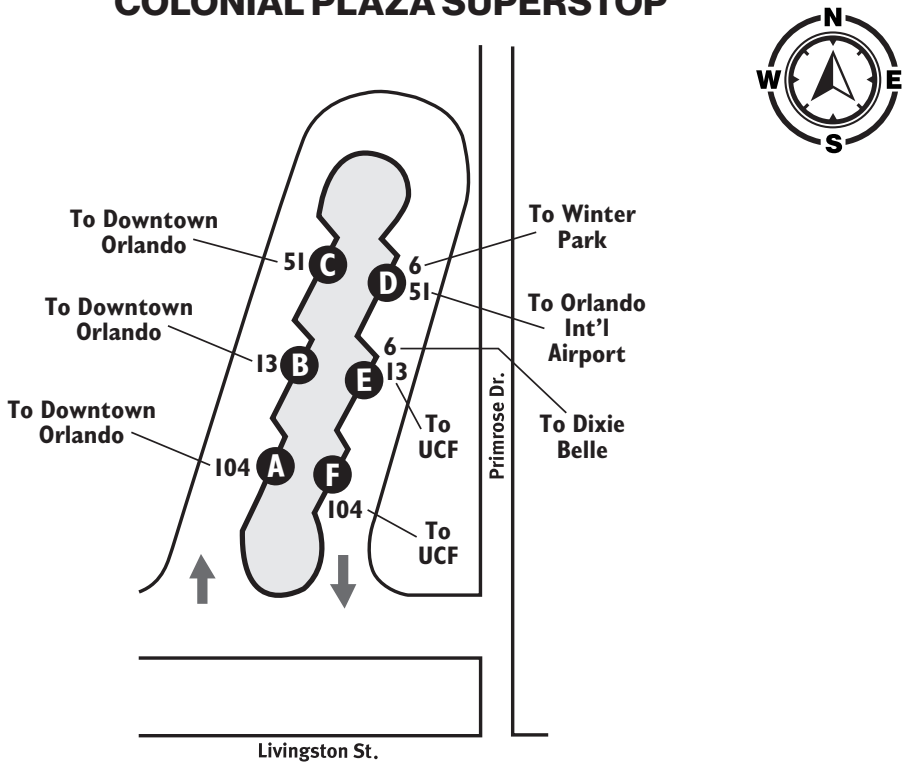

COLONIAL PLAZA SUPERSTOP