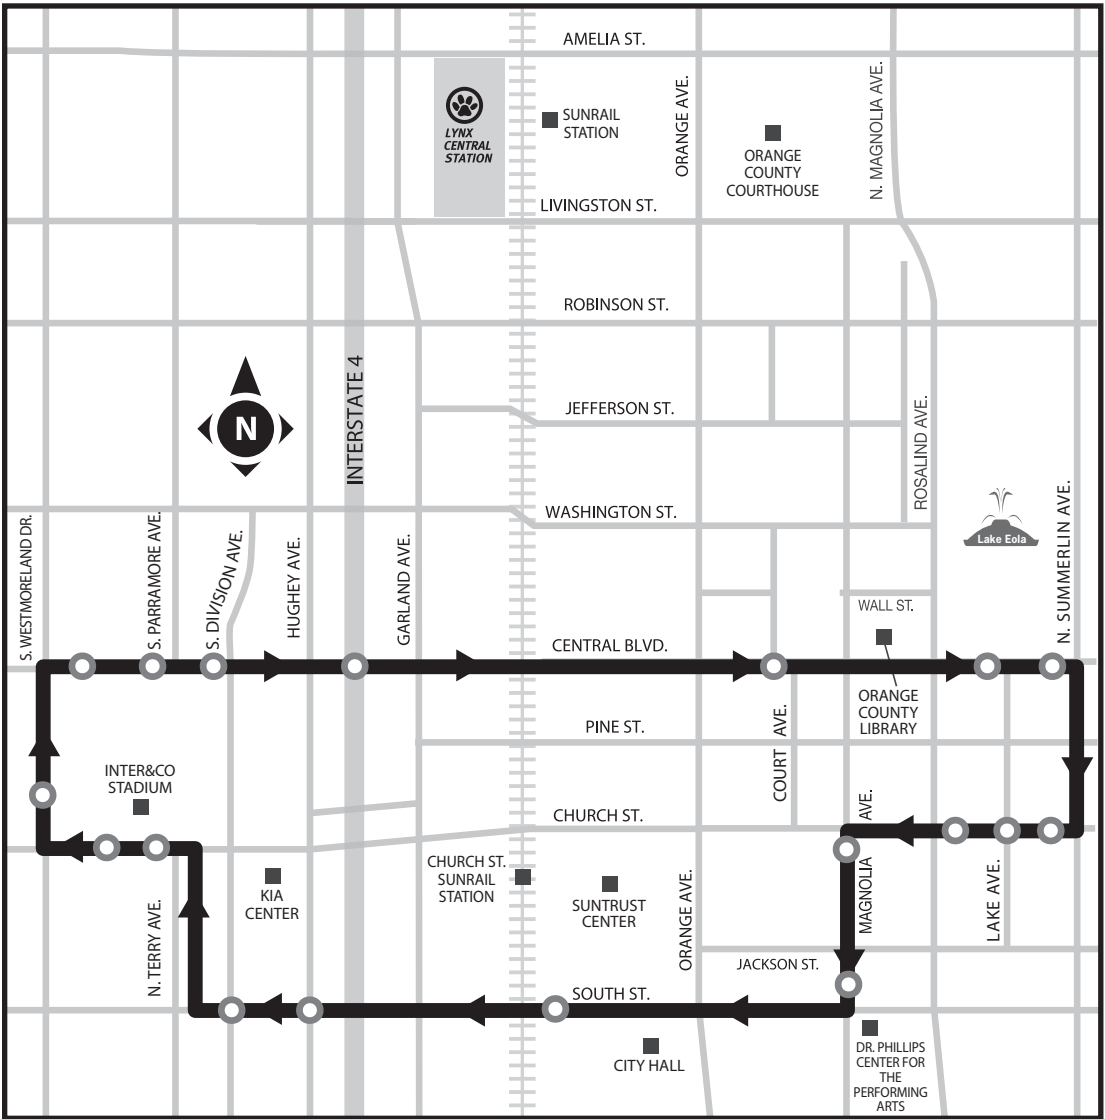

LINK 62 - LYMMO GRAPEFRUIT LINE

WEEKDAY

6:00 a.m. – 7:00 a.m. 15 Minutes
7:00 a.m. – 6:00 p.m. 12 Minutes
6:00 p.m. – 8:00 p.m. 16-20 Minutes

SATURDAY

8:00 a.m. – 8:00 p.m. 15 Minutes

SUNDAY

8:00 a.m. – 8:00 p.m. 30 Minutes

LYMMO Stop

Point of Interest

Direction of Travel

All LYMMO buses are wheelchair accessible.