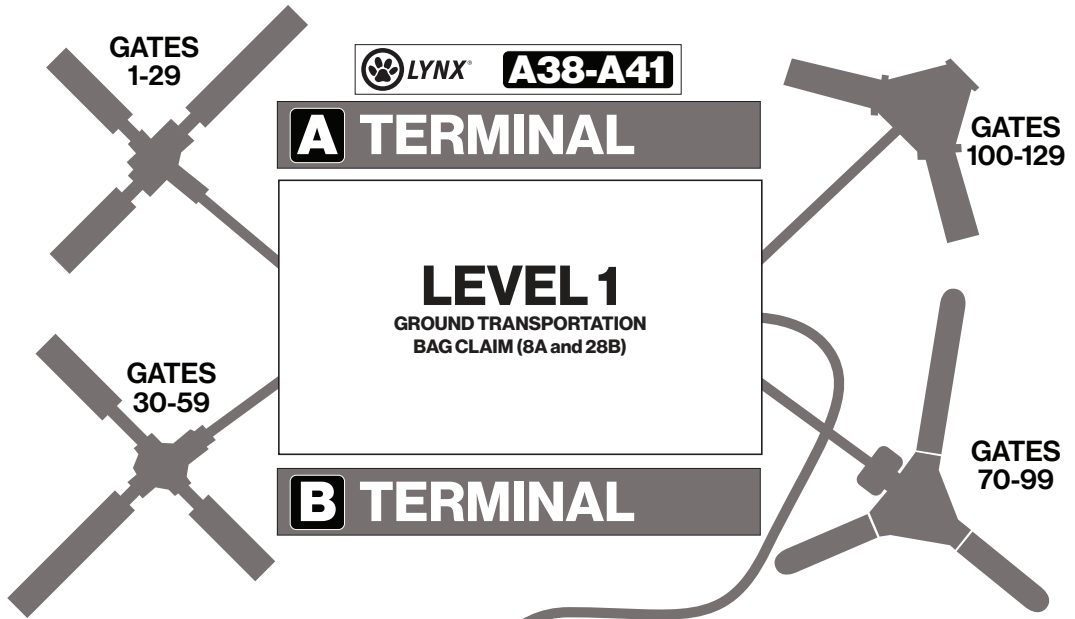

ORLANDO INTERNATIONAL AIRPORT TERMINAL MAP

TERMINAL LINK TO TERMINALS

A B

PUBLIC BUS TRANSPORTATION
LOCATED AT TERMINAL **A** ON LEVEL 1
(GROUND TRANSPORTATION) IN SPACES
A38-A41

LINK 11	S. ORANGE AVENUE DOWNTOWN ORLANDO
LINK 42	INTERNATIONAL DRIVE SAND LAKE SUNRAIL / FLORIDA MALL
LINK 51	CONWAY ROAD DOWNTOWN ORLANDO
LINK 311	FLORIDA MALL / SAND LAKE SUNRAIL UNIVERSAL EPIC UNIVERSE / DISNEY SPRINGS
LINK 407	KISSIMMEE / MEDICAL CITY LAKE NONA
LINK 436S	S.R. 436 / ALTAMONTE SPRINGS ORLANDO INTERNATIONAL AIRPORT