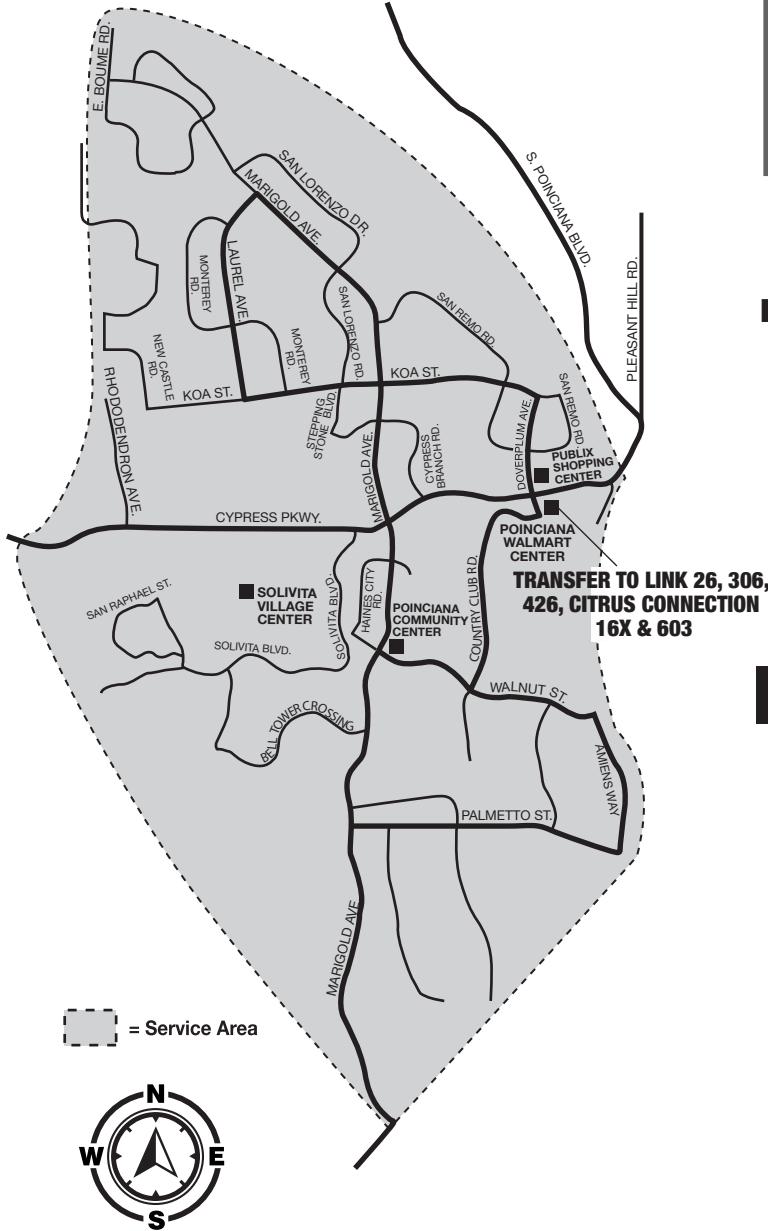

Poinciana

Monday–Saturday service
No Sunday/Holiday service

SERVING:

- Link 26
- Link 306
- Link 426
- Poinciana Community Center/
- YMCA Solivita Village Center

Poinciana Town Center
Publix Shopping Center
Citrus Connection 16X & 603