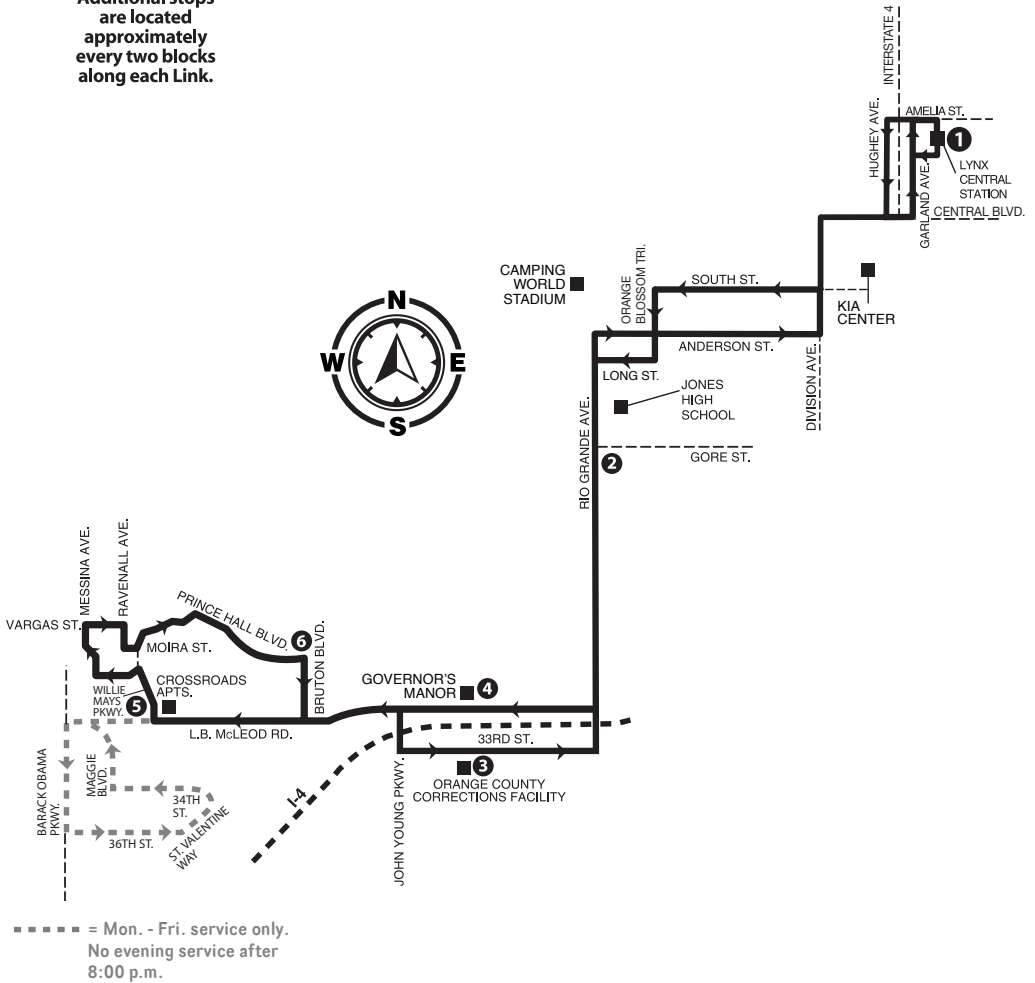

LINK 36

Lake Richmond

Monday–Sunday
& Holiday service

- **SERVING:**
- LYNX Central Station
- Jones High School
- L.B. McLeod Road
- Catalina
- 33rd Street

- Orange County
- Corrections Facility
- Crossroads Apts.
- Prince Hall Boulevard
- Camping World Stadium

Numbers on map correspond to numbers on schedules.

Additional stops are located approximately every two blocks along each Link.