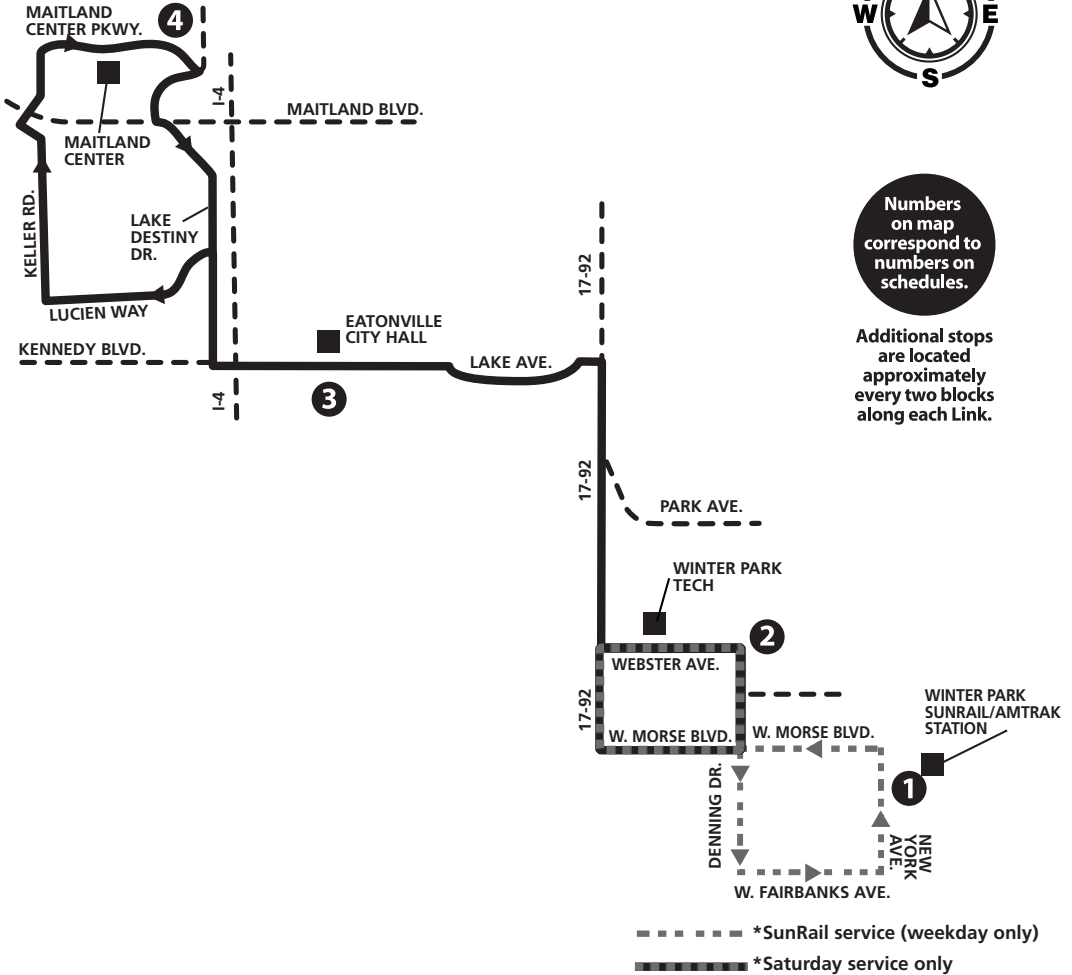

LINK 1

Winter Park/Eatonville/ Maitland

Monday–Saturday service
No Sunday/Holiday service

1. **SERVING:**
2. Winter Park Tech
   - Eatonville
   - Eatonville City Hall
   - Maitland Center
   - •

Winter Park SunRail Station
Winter Park Amtrak