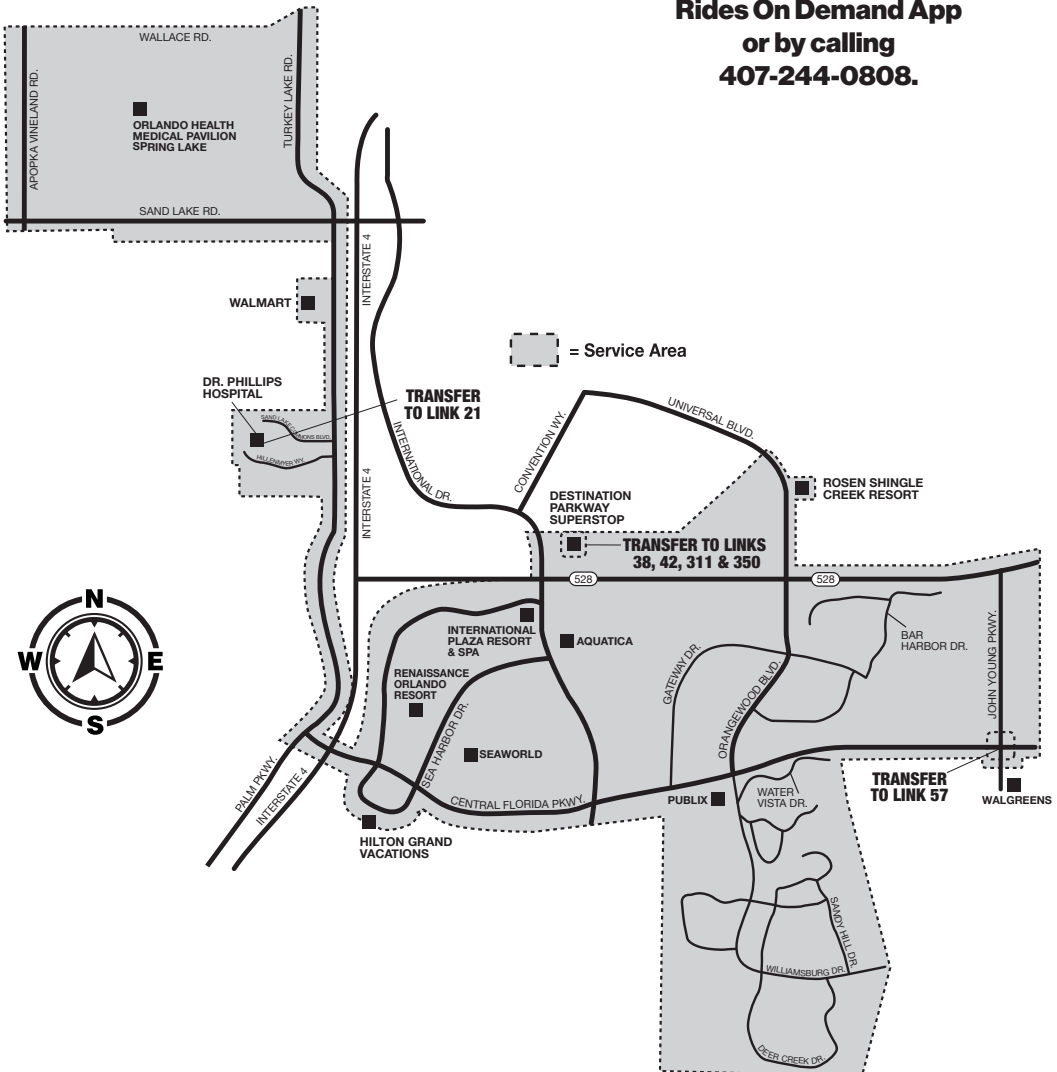

NEIGHBORLINK 841

Williamsburg/Dr. Phillips

Monday–Saturday service

No Sunday/Holiday service

SERVING:

- SeaWorld
- Marketplace at Dr. Phillips
- Walmart
- Destination Parkway SuperStop
- Dr. Phillips Hospital

Rosen Shingle Creek
Restaurant Row

NeighborLink 841 operates in the area South of SR528/ Beachline Expressway, East of I-Drive, and includes the Williamsburg community. It also includes the area of Turkey Lake Road between Wallace Road and Central Florida Parkway. It will connect with Links 38, 42, 311 and 350 at the Destination Parkway SuperStop, Link 57 at John Young Parkway next to Walgreens on Central Florida Parkway and Link 21 at Dr. Phillips Hospital.

Monday - Saturday
Service hours are

6:15 a.m. - 8:00 p.m.

**Passengers can book
their ride using the
Rides On Demand App
or by calling
407-244-0808.**