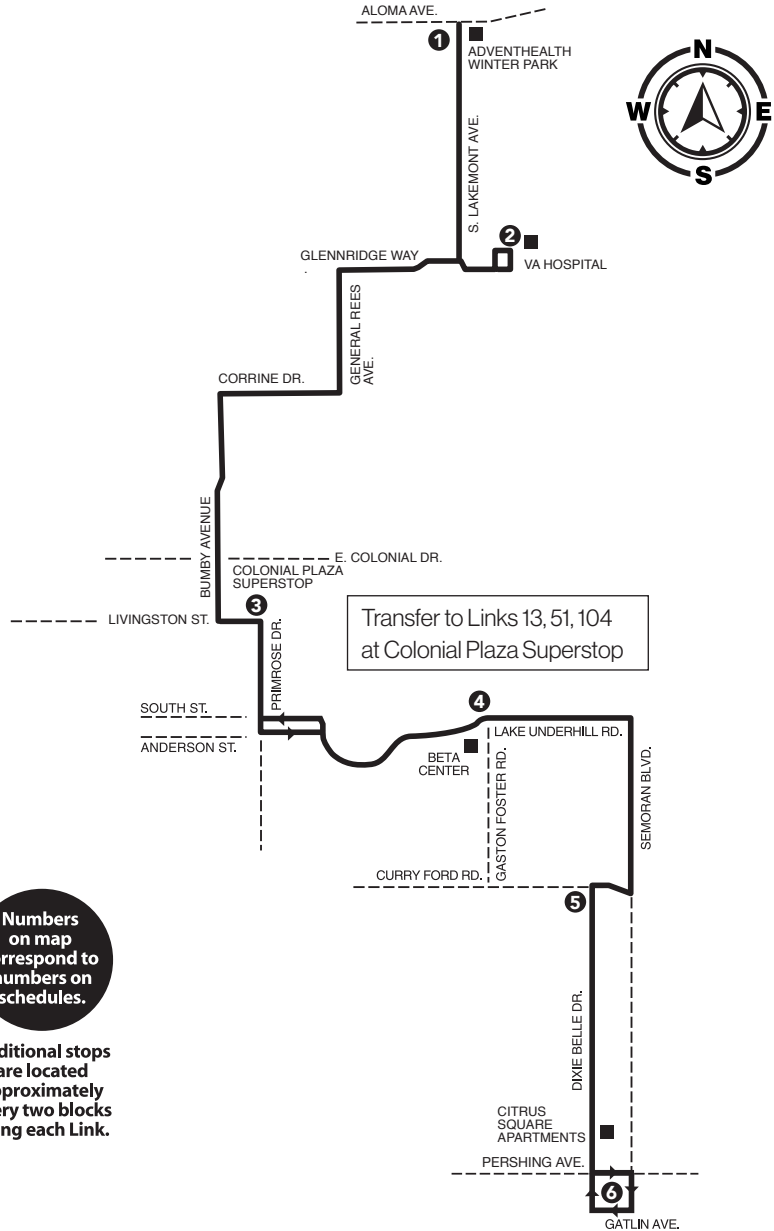

P.M. TIMES ARE SHOWN IN BOLD

LINK 6

Dixie Belle Drive/ Bumby Avenue

No Saturday/Sunday/
Holiday service

: SERVING:

- Colonial Plaza SuperStop
- BETA Center
- VA Clinic
- AdventHealth Winter Park
-
-

Numbers on map correspond to numbers on schedules.