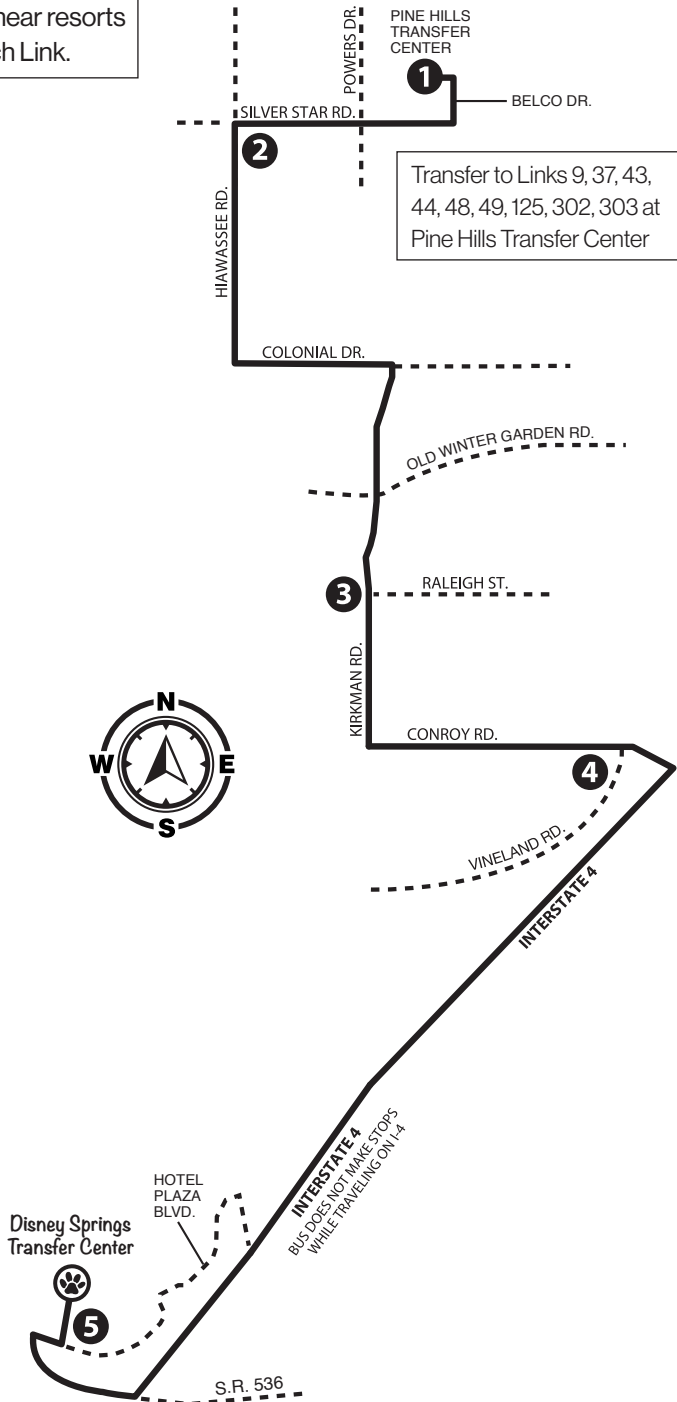

LINK 301

Disney Direct/Pine Hills/ Hiwassee Rd.

Monday–Sunday
& Holiday service

1. **• SERVING:**
2. Pine Hills Transfer Center
   - Disney Springs Transfer Center
   - Orlovista

Additional stops are located near resorts and work locations along each Link.