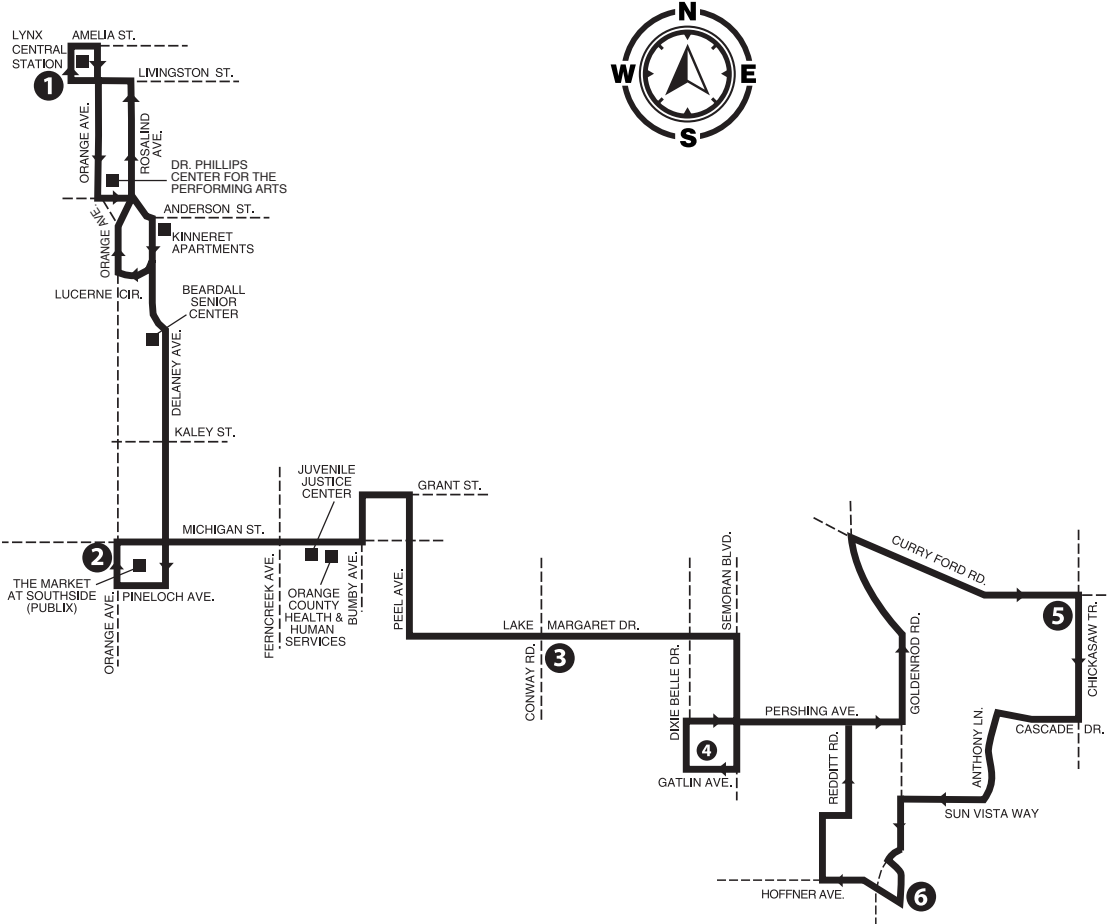

LINK 3

Lake Margaret Drive

Monday–Sunday
& Holiday Service

SERVING:

LYNX Central Station
Delaney Ave.
Kinneret Apts.
Beardall Senior Center
The Market at Southside
E. Michigan St.

Dr. Phillips Center for the
Performing Arts
Juvenile Justice Center
Orange County Health
& Human Services
East Orlando Estates
Charlin Park

**Numbers
on map
correspond to
numbers on
schedules.**

**Additional stops
are located
approximately
every two blocks
along each Link.**