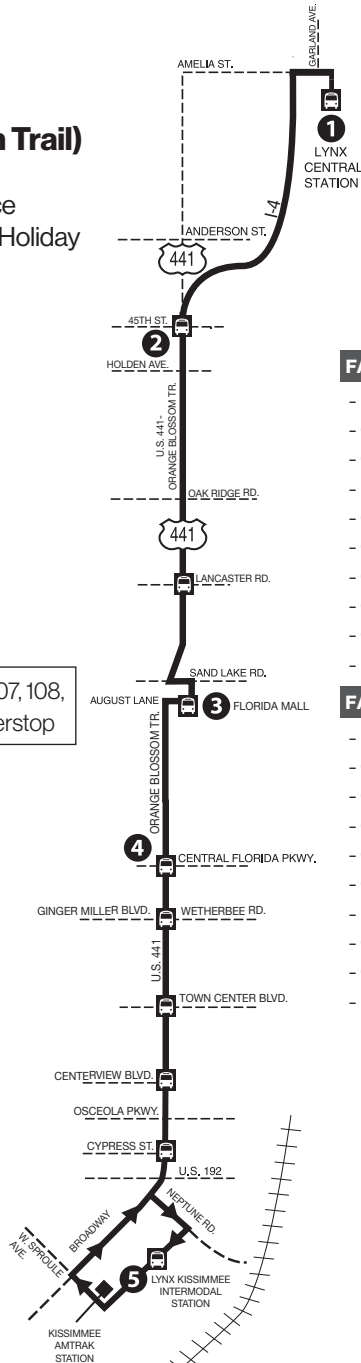

FASTLINK 441

South U.S. 441 (Orange Blossom Trail) FastLink

Monday–Friday service

No Saturday, Sunday/Holiday service

SERVING:

- LYNX Central Station
- Florida Mall
- LYNX Kissimmee Intermodal Station/SunRail

Osceola School for the Arts
Crosslands Shopping Center

South U.S. 441 (Orange Blossom Trail) FastLink

Monday–Friday service

No Saturday, Sunday/Holiday service

Transfer to Links 7, 37, 42, 107, 108, 311, 418 at Florida Mall Superstop

Numbers on map correspond to numbers on schedules.

This route makes limited stops.

FASTLINK 441 OUTBOUND STOPS

- LYNX Central Station
- Orange Blossom Tr./45th St.
- Orange Blossom Tr./Lancaster Rd.
- Florida Mall SuperStop
- Orange Blossom Tr./Central Florida Pkwy.
- Orange Blossom Tr./Ginger Mill Blvd.
- Orange Blossom Tr./Town Center Blvd.
- Orange Blossom Tr./Centerview Blvd.
- Orange Blossom Tr./Cypress St. (Hwy. 192)
- LYNX Kissimmee Intermodal Station

FASTLINK 441 INBOUND STOPS

- LYNX Kissimmee Intermodal Station
- Orange Blossom Tr./Cypress St. (Hwy. 192)
- Orange Blossom Tr./Centerview Blvd.
- Orange Blossom Tr./Town Center Blvd.
- Orange Blossom Tr./Wetherbee Rd.
- Orange Blossom Tr./Central Florida Pkwy.
- Florida Mall SuperStop
- Orange Blossom Tr./Lancaster Rd.
- Orange Blossom Tr./45th St.
- LYNX Central Station