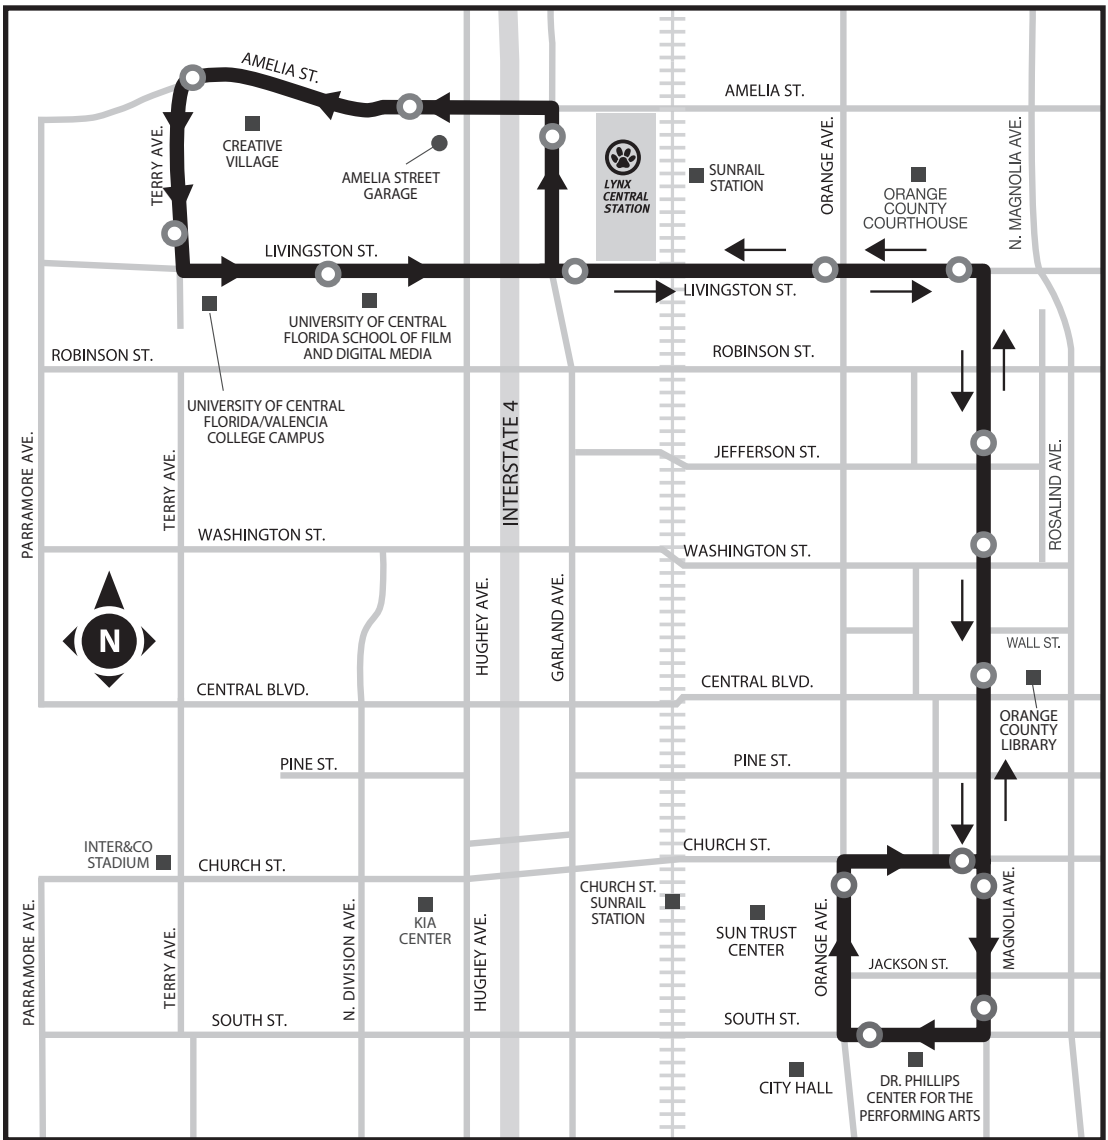

LINK 60 - LYMMO ORANGE LINE

WEEKDAY

6:00 a.m. – 7:00 a.m.

7:00 a.m. – 7:00 p.m.

7:00 p.m. – 8:00 p.m.

15 Minutes

12 Minutes

12-17 Minutes

SATURDAY

8:00 a.m. – 8:00 p.m. 15 Minutes

SUNDAY

8:00 a.m. – 8:00 p.m. 30 Minutes

LYMMO Stop

Point of Interest

Direction of Travel

All LYMMO buses are wheelchair accessible.