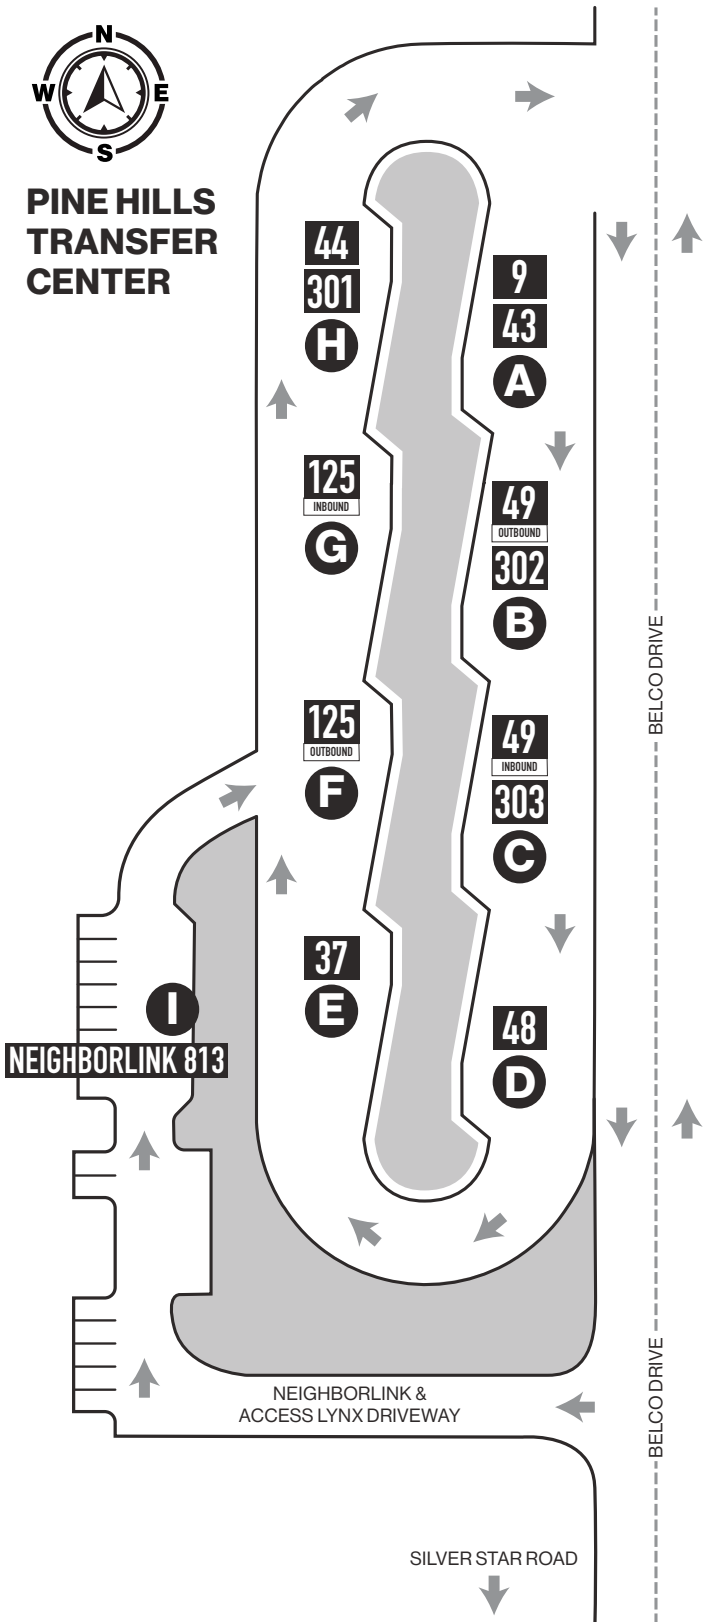

PINE HILLS TRANSFER CENTER