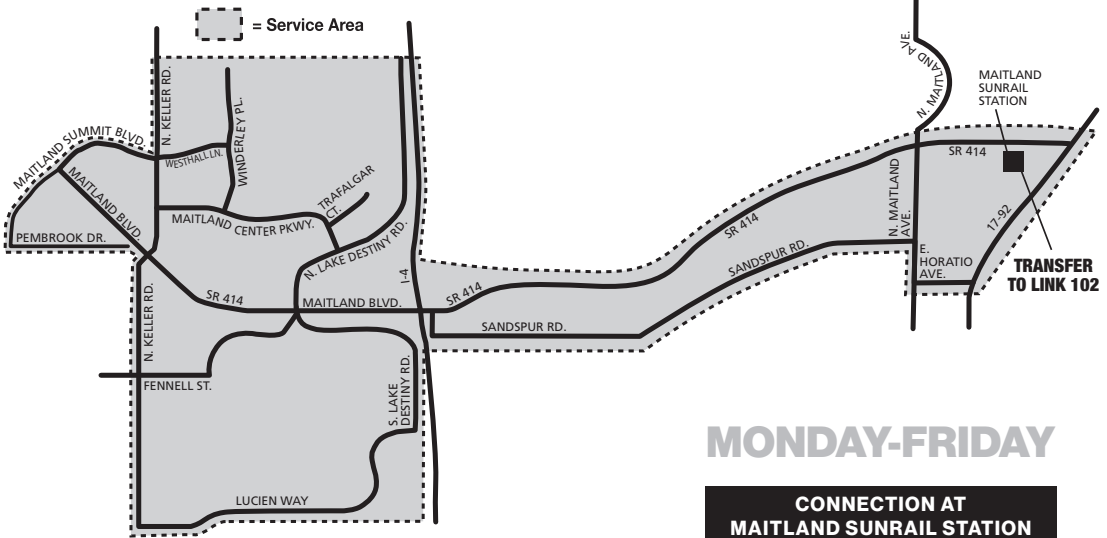

- Maitland SunRail Station
- Maitland Center

Passengers can book their ride using the Rides On Demand App or by calling 407-244-0808.

MONDAY-FRIDAY

CONNECTION AT MAITLAND SUNRAIL STATION

Morning service will begin from the Maitland SunRail Station at 6:35 A.M. and will continue until all passengers have been dropped off at the Maitland Center from the 6:35 A.M. and 8:35 A.M. departures.