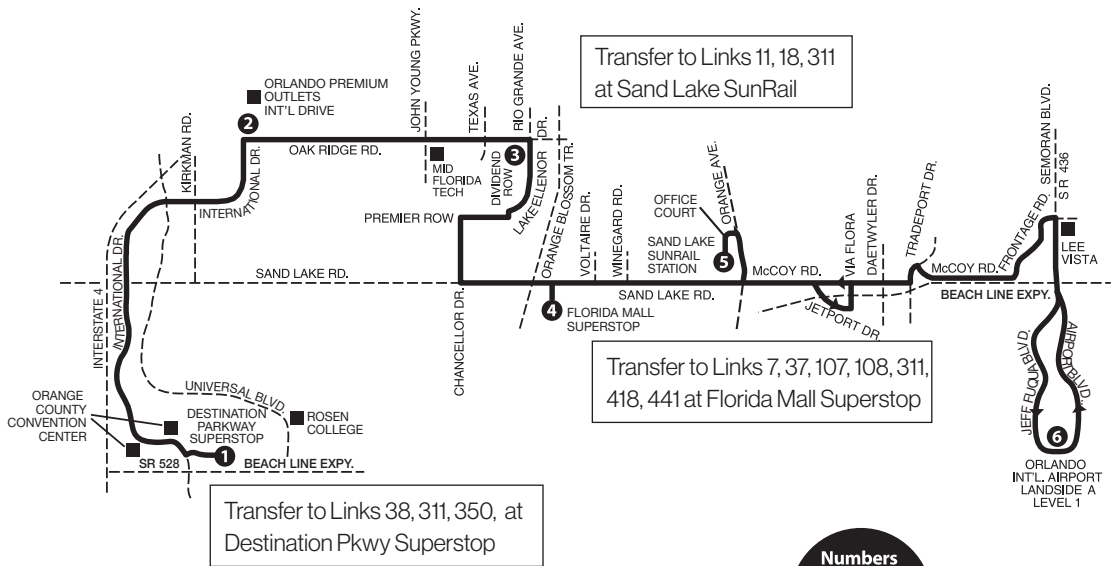

LINK 42

International Drive Oak Ridge Rd./Orlando Int'l Airport

Monday–Sunday
& Holiday service

SERVING:

- Destination Parkway SuperStop
- Orange County Convention Center
- Orlando Premium Outlets
- International Dr.
- W. Oak Ridge Road
- Mid Florida Tech
- Orlando Central Park
- Florida Mall
- Orlando International Airport
- NeighborLink 841
- Sand Lake SunRail Station

Numbers on map correspond to numbers on schedules.

Additional stops are located approximately every two blocks along each Link.