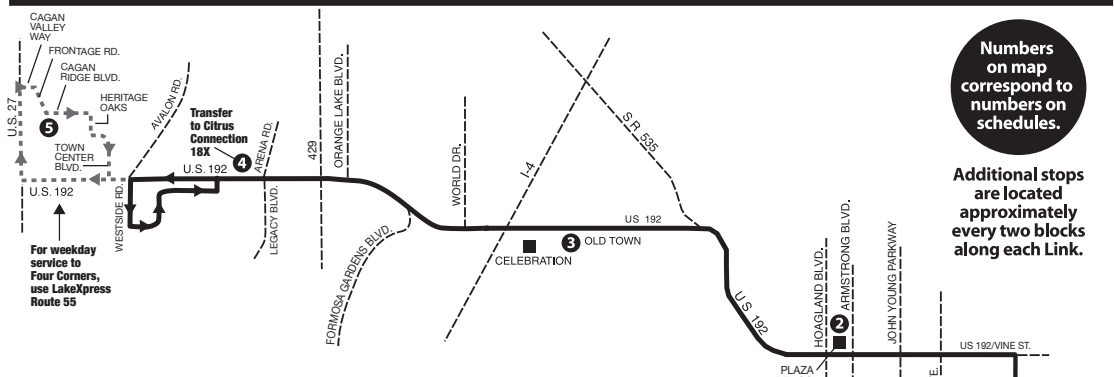

LINK 55

W. U.S. 192/Four Corners

Monday–Sunday
& Holiday service

- **SERVING:**
- LYNX Kissimmee Intermodal
- Station/SunRail
- Old Town
- Celebration

- Orange Lake
- Four Corners Walmart
- Plaza Del Sol
- Citrus Connection 18X
- LakeXpress 55