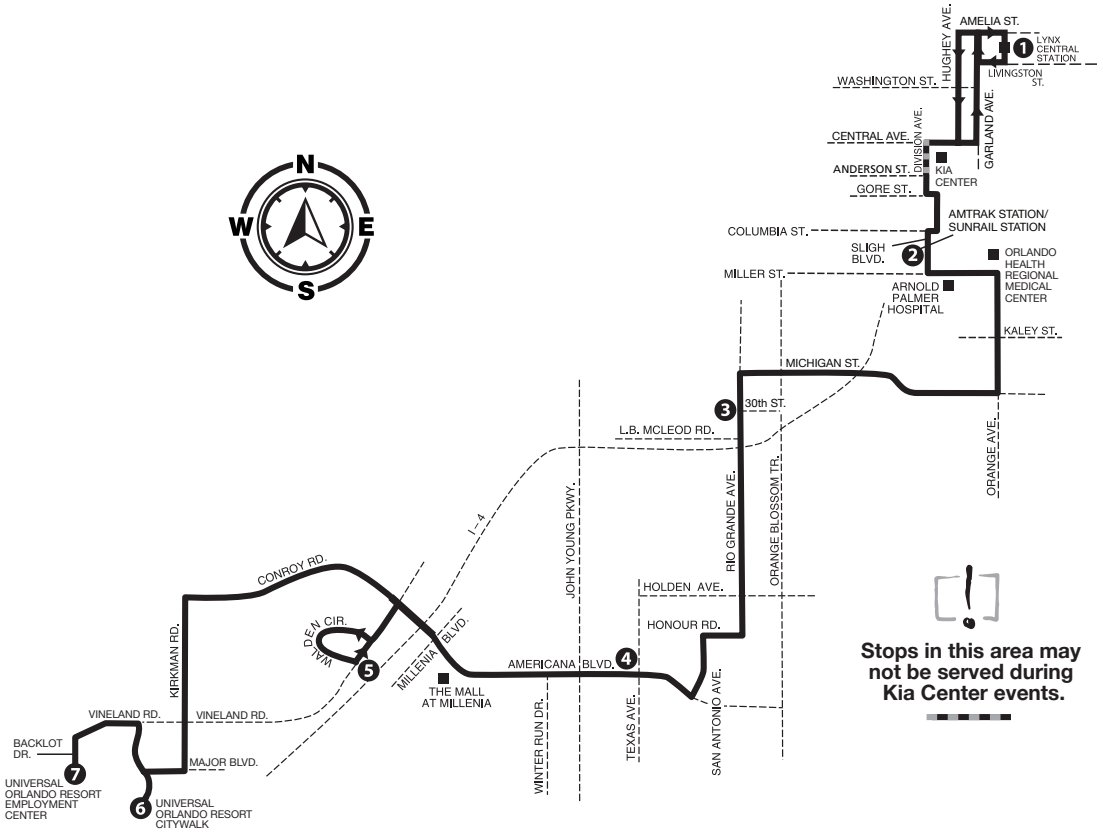

LINK 40

Americana Boulevard/ Universal Orlando

Monday–Sunday
& Holiday service

• SERVING:

- LYNX Central Station
- Orlando Amtrak Station SunRail
- Orlando Health Regional
- Medical Center
- Arnold Palmer Hospital
- Kia Center

- Conroy Rd.
- Walden Circle
- The Mall at Millenia
- Universal Orlando Resort
- Universal Orlando Resort
- Employment Center

Stops in this area may not be served during Kia Center events.

Transfer to Links 21, 37, 38, 303 at Universal Orlando Citywalk

Numbers on map correspond to numbers on schedules.

Additional stops are located approximately every two blocks along each Link.