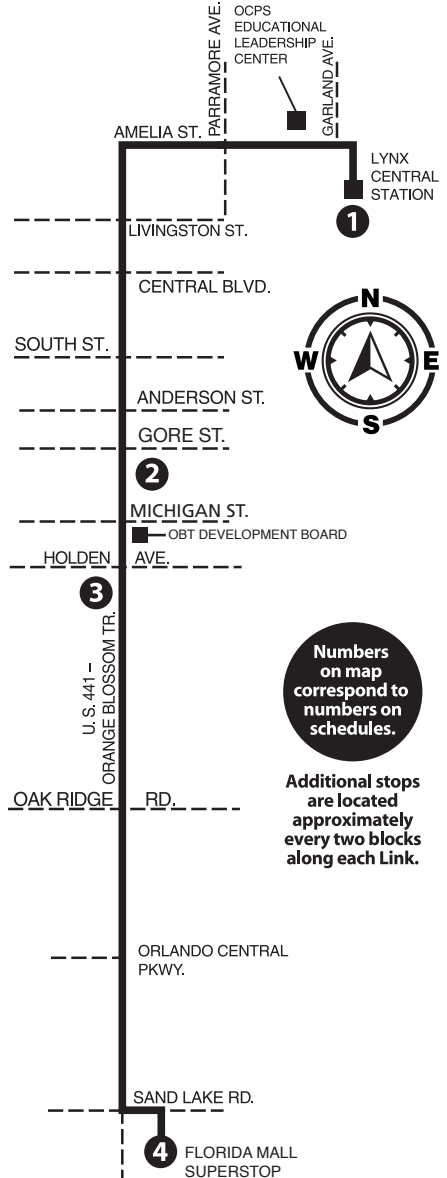

P.M. TIMES ARE SHOWN IN BOLD

SATURDAY

FLORIDA MALL SUPERSTOP TO LYNX CENTRAL STATION

FLORIDA MALL SUPERSTOP	O.B.T. & HOLDEN AVE.	O.B.T. & GORE ST.	LYNX CENTRAL STATION
4	3	2	1
5:00	5:15	5:23	5:33
5:30	5:45	5:53	6:03
6:00	6:15	6:23	6:33
6:30	6:45	6:53	7:03
7:00	7:15	7:23	7:33
7:30	7:45	7:53	8:03
8:00	8:18	8:26	8:37
8:30	8:48	8:56	9:07
9:00	9:18	9:26	9:37
9:30	9:48	9:56	10:07
9:55	10:13	10:21	10:32
10:25	10:43	10:51	11:02
10:55	11:17	11:26	11:38
11:25	11:47	11:56	12:08
11:55	12:17	12:26	12:38
12:25	12:47	12:56	1:08
12:55	1:17	1:26	1:38
1:25	1:47	1:56	2:08
1:55	2:17	2:26	2:38
2:25	2:47	2:56	3:08
2:55	3:17	3:26	3:38
3:25	3:47	3:56	4:08
3:55	4:17	4:26	4:38
4:25	4:47	4:56	5:08
4:55	5:17	5:26	5:38
5:25	5:47	5:56	6:08
5:55	6:17	6:26	6:38
6:25	6:47	6:56	7:08
6:55	7:17	7:26	7:38
7:25	7:43	7:51	8:02
8:00	8:18	8:26	8:37
8:30	8:48	8:56	9:07
9:00	9:18	9:26	9:37
9:30	9:44	9:51	10:00
10:00	10:14	10:21	10:30
10:30	10:44	10:51	11:00
11:00	11:14	11:21	11:30
12:00	12:14	12:21	12:30

P.M. TIMES ARE SHOWN IN BOLD

Transfer to Links 7, 37, 42, 108, 311, 418, 441 at Florida Mall Superstop