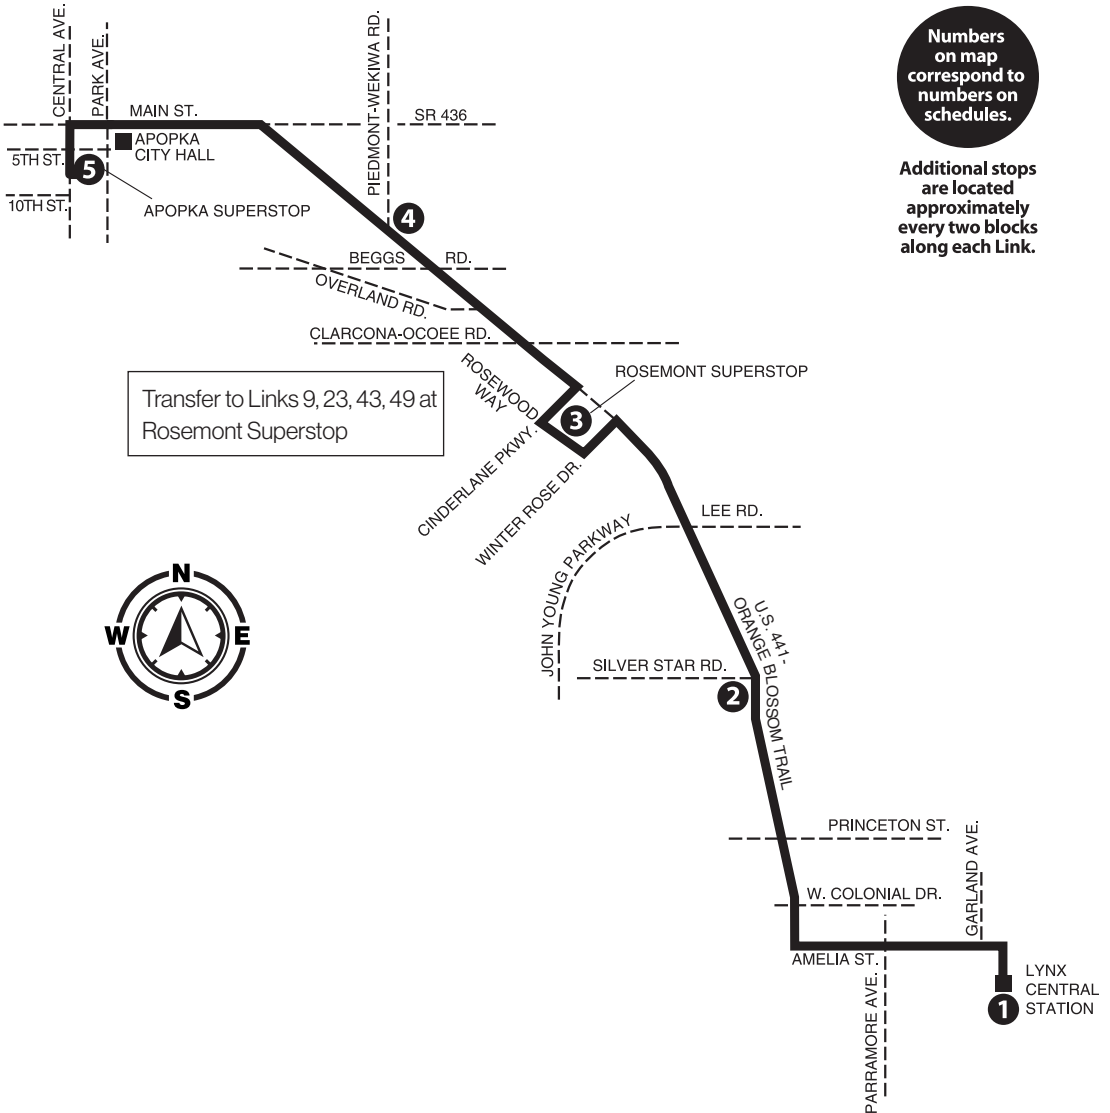

LINK 106

N. U.S. 441 (Orange Blossom Trail)/ Apopka

Monday–Sunday
& Holiday service

• SERVING:

- LYNX Central Station
- OCPS Educational Leadership Center
- Rosemont SuperStop

Lockhart
Apopka SuperStop

Transfer to Links 44, 405, 436N
at Apopka Superstop

Numbers on map correspond to numbers on schedules.

Additional stops are located approximately every two blocks along each Link.