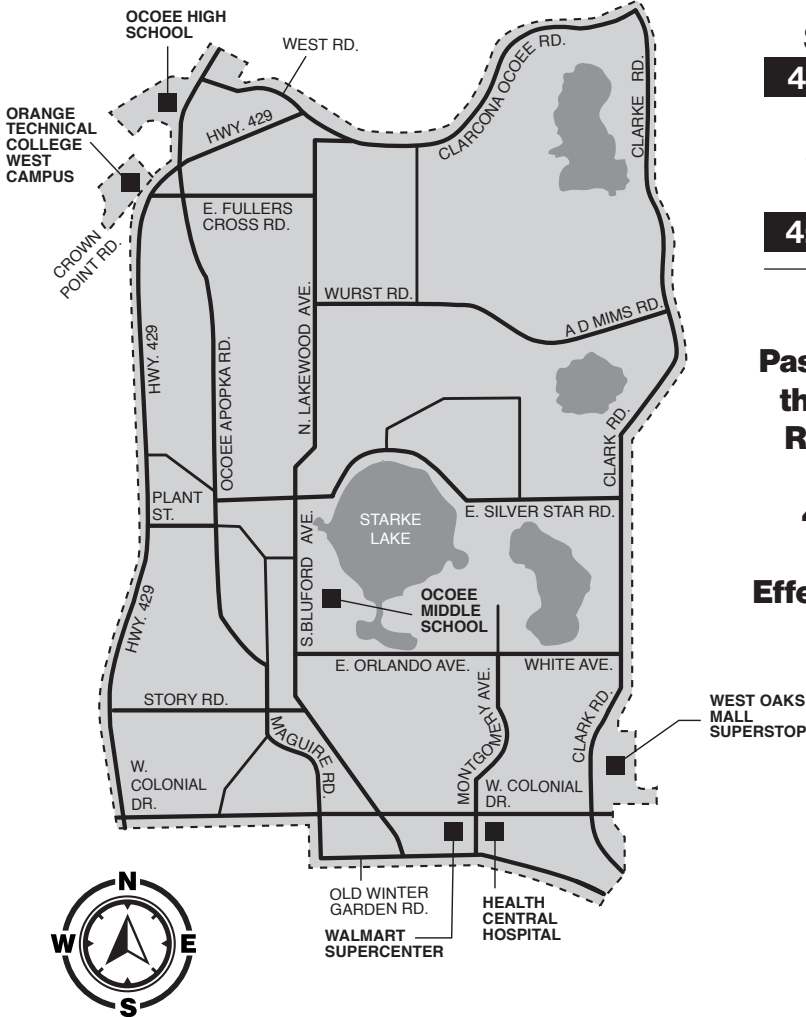

NEIGHBORLINK 811

Ocoee

Monday–Saturday service
No Sunday/Holiday service

SERVING:

- West Oaks Mall SuperStop
- (Connect to Links 54, 105, 125, 705 & NeighborLink 813)
- Health Central Hospital
- Walmart Supercenter
- Ocoee Middle School
- Ocoee High School
- Orange Technical College West Campus

SERVICE AREA

Monday - Friday
Service hours are
4:50a.m. - 9:25p.m.

Saturday Service
hours are
4:50a.m. - 8:00p.m.

**Passengers can book
their ride using the
Ride Freebee App
or by calling
407-244-0808.**

Effective May 11, 2026