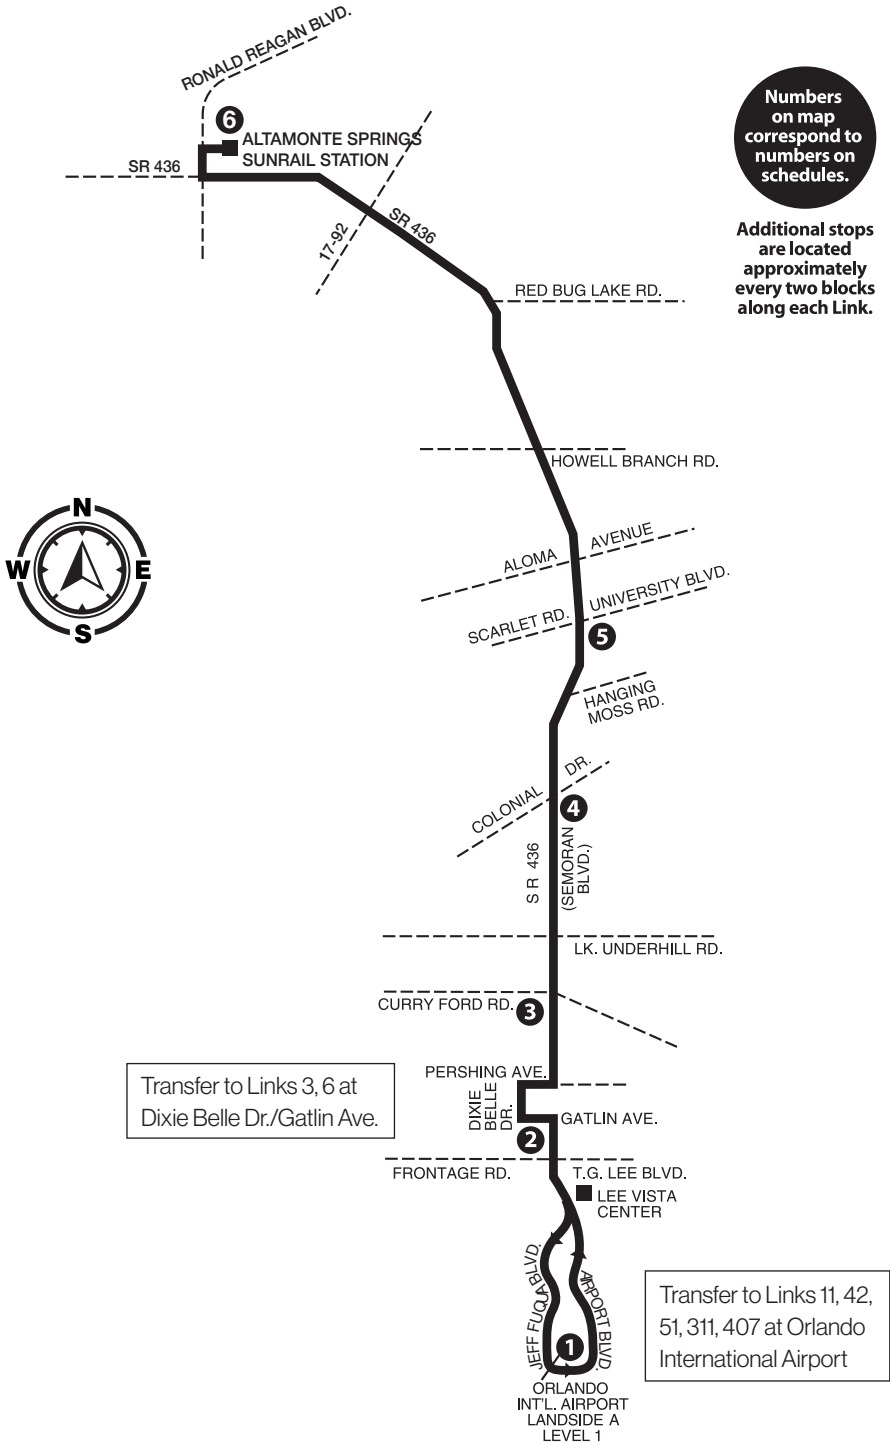

LINK 436S

SR 436/Altamonte Springs/ Orlando International Airport

Monday–Sunday & Holiday service

SERVING:

1. Orlando International Airport
   - Azalea Park
   - Casselberry
   - Fern Park
2. Altamonte Springs
   SunRail Station