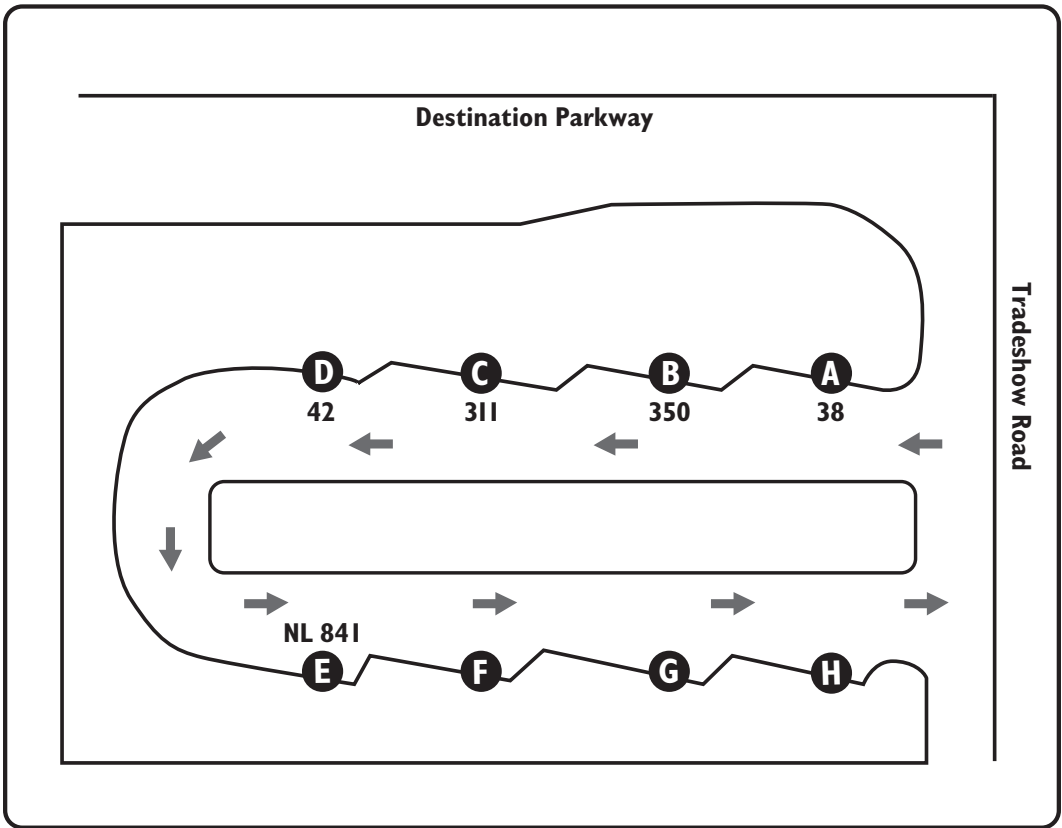

DESTINATION PARKWAY SUPERSTOP