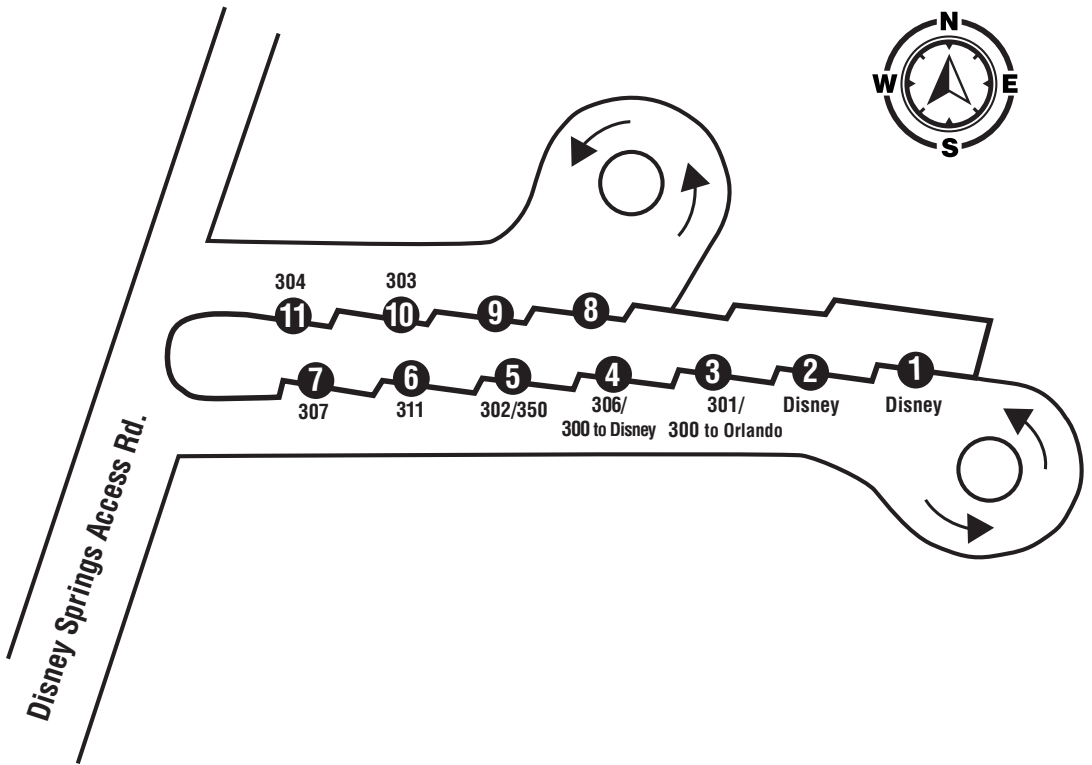

DISNEY SPRINGS TRANSFER CENTER

SUPERSTOPS AND TRANSFER CENTERS:

Apopka SuperStop
Colonial Plaza SuperStop
Destination Parkway SuperStop
Disney Springs Transfer Center
Florida Mall SuperStop
LYNX Kissimmee Intermodal Station
Orlando International Airport
Pine Hills Transfer Center

Rosemont SuperStop
Universal Orlando
University of Central Florida SuperStop
Washington Shores SuperStop
West Oaks Mall SuperStop
Winter Park Village
Poinciana Walmart