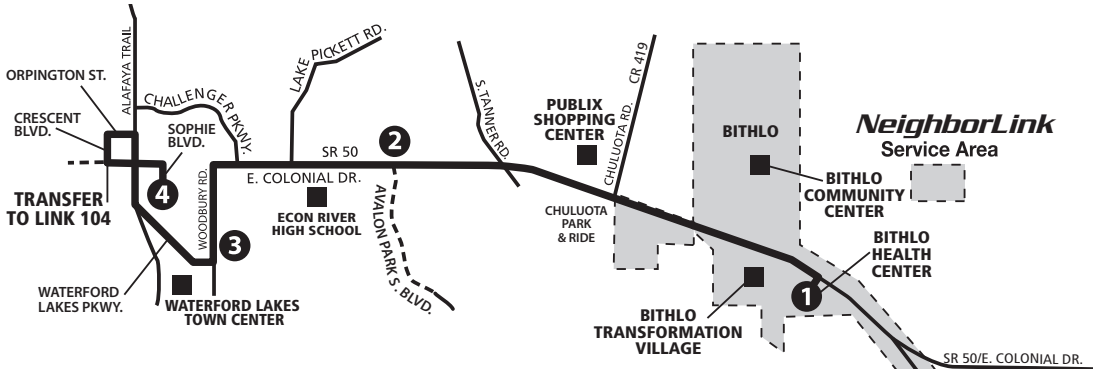

NEIGHBORLINK 821

E. Colonial Dr./Bithlo
Monday–Saturday service
No Sunday/Holiday service

SERVING:

- Link 104
- Chuluota Park & Ride
- Bithlo Health Center
- Bithlo Community Center
- Bithlo Transformation Village
- Orange County Health Dept.

- East Orange Community Center
- Orange County WIC
- Alafaya Branch Library
- Econ River High School

MONDAY-SATURDAY

BITHLO HEALTH CENTER TO ALAFAYA TR. & COLONIAL DR.

BITHLO HEALTH CENTER	E. COLONIAL DR. & AVALON PK. S. BLVD.	WATERFORD LAKES & WOODBURY RD.	E. ORANGE COMMUNITY CENTER
1	2	3	4
4:40	5:18	5:26	5:39
5:35	6:13	6:21	6:34
7:05	7:14	7:22	7:35
8:05	8:14	8:22	8:35
9:05	9:14	9:22	9:35
10:05	10:14	10:22	10:35
11:05	11:14	11:22	11:35
12:05	12:14	12:22	12:35
1:05	1:14	1:22	1:35
2:05	2:14	2:22	2:35
3:05	3:14	3:22	3:35
4:05	4:14	4:22	4:35
5:05	5:14	5:22	5:35
6:05	6:14	6:22	6:35
7:05	7:14	7:22	7:35

P.M. TIMES ARE SHOWN IN BOLD

MONDAY-SATURDAY

ALAFAYA TR. & COLONIAL DR. TO BITHLO HEALTH CENTER

E. ORANGE COMMUNITY CENTER	WATERFORD LAKES & WOODBURY RD.	E. COLONIAL DR. & AVALON PK. S. BLVD.	BITHLO HEALTH CENTER
4	3	2	1
5:45	5:58	6:06	6:15
6:45	6:58	7:06	7:15
7:45	7:58	8:06	8:15
8:45	8:58	9:06	9:15
9:45	9:58	10:06	10:15
10:45	10:58	11:06	11:15
11:45	11:58	12:06	12:15
12:45	12:58	1:06	1:15
1:45	1:58	2:06	2:15
2:45	2:58	3:06	3:15
3:45	3:58	4:06	4:15
4:45	4:58	5:06	5:15
5:45	5:58	6:06	6:15
6:45	6:58	7:06	7:15*
7:45	7:58	8:06	8:15*

P.M. TIMES ARE SHOWN IN BOLD

*These trips will operate within the zone until 7:45 & 8:45 P.M.