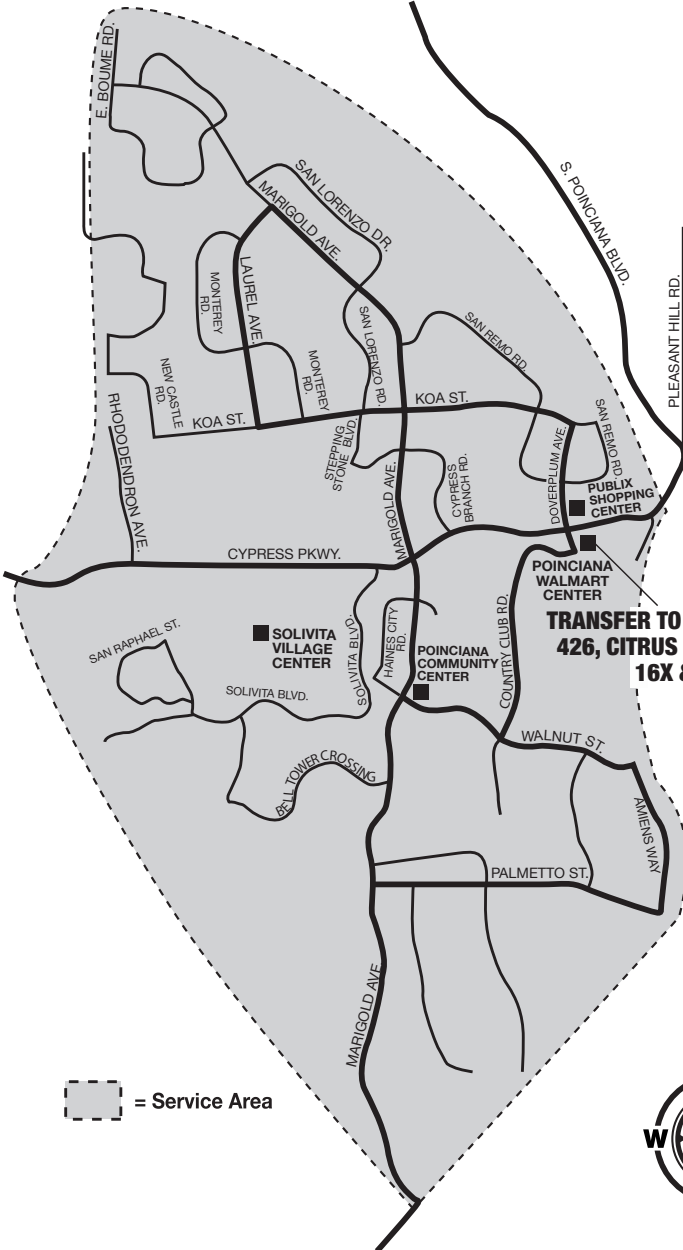

Poinciana Town Center
Publix Shopping Center
Citrus Connection 16X & 603

Monday - Saturday
Service hours are
5:10 a.m. - 8:00 p.m.

**Passengers can book
their ride using the
Ride Freebee App
or by calling
407-244-0808.**