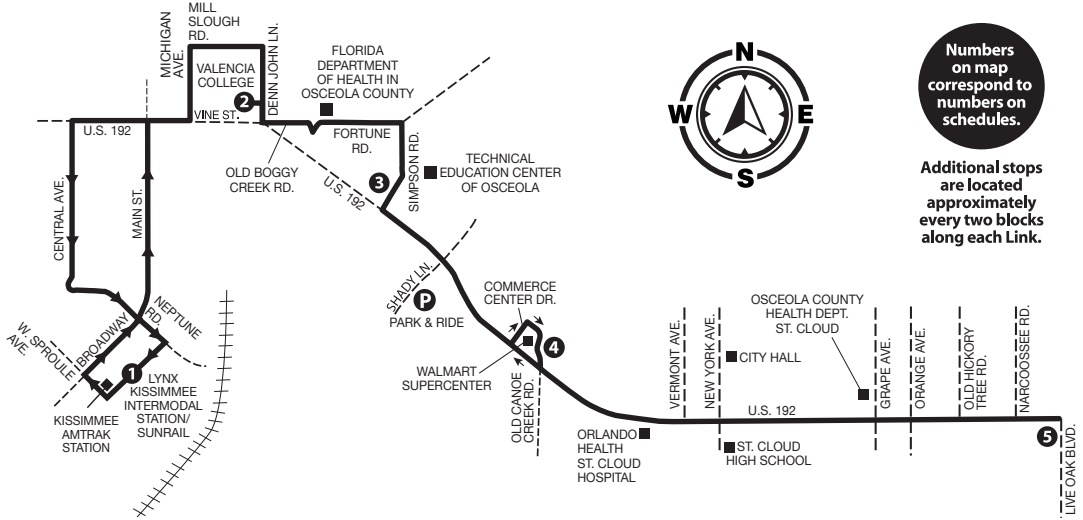

LINK 10

E. U.S. 192/St. Cloud

Monday–Sunday
& Holiday service

- **SERVING:**
- LYNX Kissimmee Intermodal Station/
  SunRail
- Dept. of Children & Families
- Mill Creek
- Valencia College – Osceola
- Osceola County Health Department
  – Kissimmee
- Center for Women & Family Health

- Technical Education Center of Osceola
- Osceola Sheriff's Office
- St. Cloud Walmart Supercenter
- St. Cloud City Hall
- Osceola County Health Department
  – St. Cloud
- St. Cloud High School
- Orlando Health – St. Cloud
- NeighborLink 831

Numbers on map correspond to numbers on schedules.

Additional stops are located approximately every two blocks along each Link.

SUNDAY & HOLIDAY

LYNX KISSIMMEE INTERMODAL STATION TO ST. CLOUD

LYNX KISSIMMEE INTERMODAL STATION	VALENCIA COLLEGE OSCEOLA	U.S. 192 & SIMPSON RD.	ST. CLOUD WALMART SUPERCENTER	LIVE OAK BVL.D. & U.S. 192
1	2	3	4	5
5:10	5:22	5:30	5:38	5:52
6:05	6:17	6:25	6:34	6:49
7:00	7:12	7:20	7:29	7:44
8:00	8:12	8:20	8:30	8:46
9:00	9:12	9:20	9:32	9:48
10:00	10:13	10:21	10:33	10:49
11:00	11:13	11:21	11:33	11:49
12:00	12:13	12:21	12:33	12:49
1:00	1:13	1:21	1:33	1:49
2:00	2:13	2:21	2:33	2:49
3:00	3:13	3:21	3:33	3:49
4:00	4:13	4:21	4:33	4:48
5:00	5:14	5:22	5:34	5:49
6:00	6:14	6:22	6:34	6:49
7:00	7:14	7:22	7:34	7:49
8:00	8:14	8:22	8:34	8:49
9:00	9:13	9:21	9:31	9:46

P.M. TIMES ARE SHOWN IN BOLD

SUNDAY & HOLIDAY

ST. CLOUD TO LYNX KISSIMMEE INTERMODAL STATION

LIVE OAK BVL.D. & U.S. 192	ST. CLOUD WALMART SUPERCENTER	U.S. 192 & SIMPSON RD.	VALENCIA COLLEGE OSCEOLA	LYNX KISSIMMEE INTERMODAL STATION
5	4	3	2	1
5:22	5:30	5:38	5:50	5:50
6:00	6:17	6:29	6:38	6:50
7:00	7:17	7:29	7:38	7:50
8:00	8:17	8:29	8:38	8:53
9:00	9:17	9:30	9:39	9:54
10:00	10:17	10:30	10:39	10:54
11:00	11:17	11:31	11:40	11:55
12:00	12:17	12:31	12:40	12:55
1:00	1:17	1:31	1:40	1:55
2:00	2:17	2:31	2:40	2:55
3:00	3:17	3:31	3:40	3:55
4:00	4:17	4:31	4:40	4:55
5:00	5:17	5:31	5:40	5:55
6:00	6:17	6:31	6:40	6:55
7:00	7:17	7:30	7:38	7:53
8:00	8:17	8:30	8:38	8:53
9:00	9:17	9:29	9:37	9:52
10:00	10:17	10:27	10:35	10:50

P.M. TIMES ARE SHOWN IN BOLD