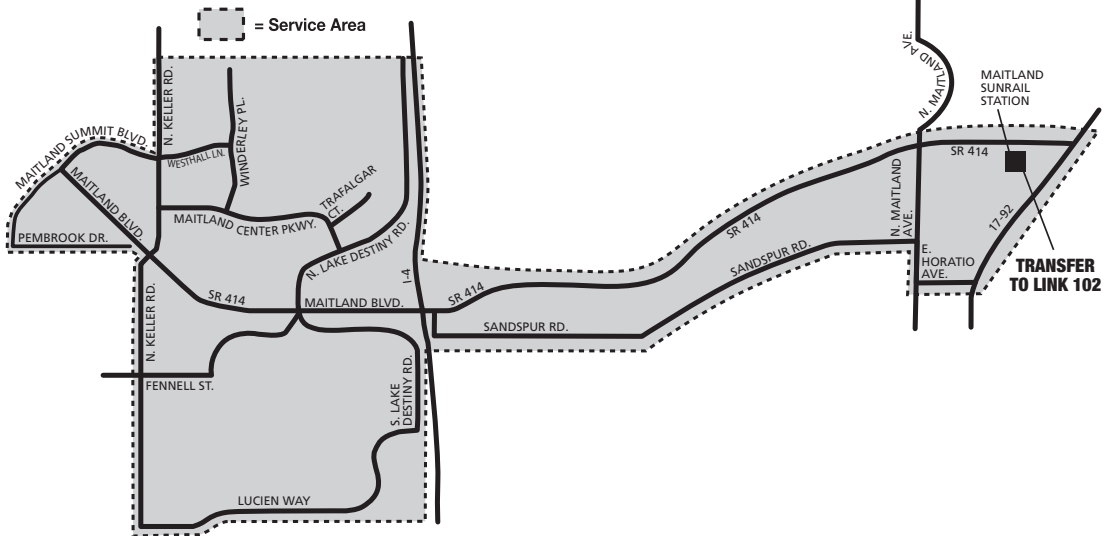

• Maitland Center

Monday - Friday
Service hours are
**6:35a.m. - 9:05a.m. &
4:20p.m. - 6:55p.m.**

**Passengers can book their ride
using the Ride Freebee App
or by calling 407-244-0808.**

Effective May 26, 2026