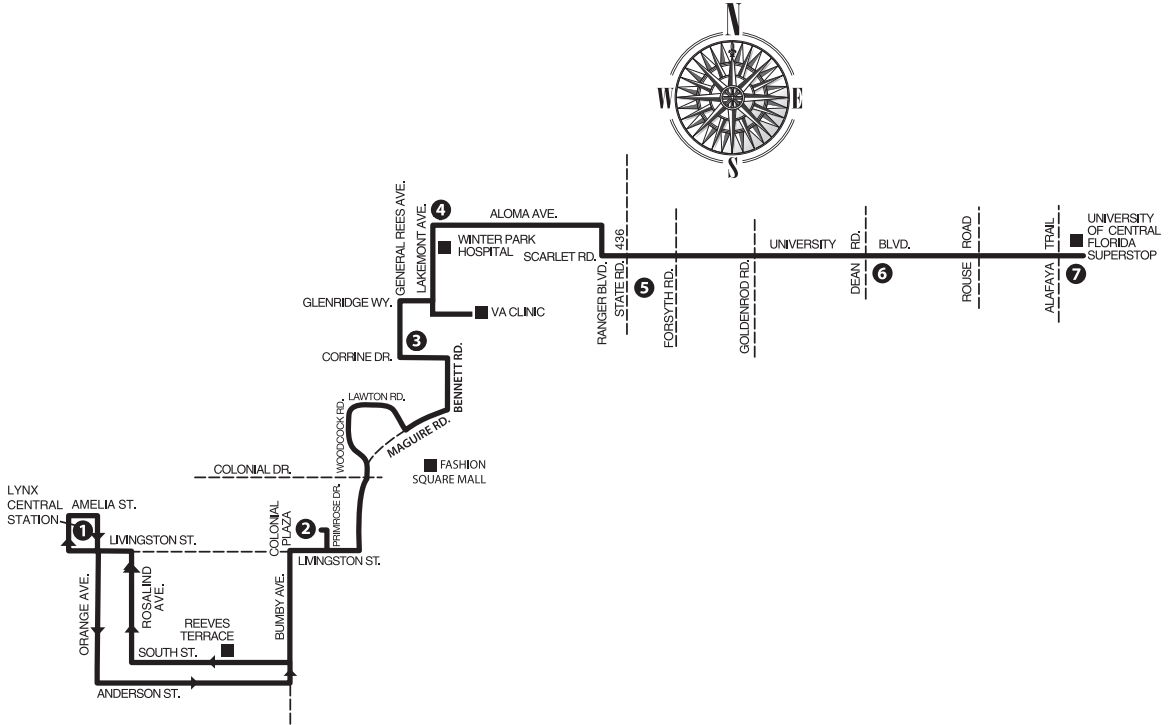

Numbers on map correspond to numbers on schedules.

Additional stops are located approximately every two blocks along each Link.

Link 13

Monday - Saturday

DOWNTOWN ORLANDO TO UCF						
LYNX CENTRAL STATION	COLONIAL PLAZA	CORRINE DR. & GENERAL REES AVE.	LAKEMONT AVE. & ALOMA AVE.	UNIVERSITY BLVD. & SR 436	UNIVERSITY BLVD. & DEAN RD.	UCF
1	2	3	4	5	6	7
4:30	4:45	4:54	5:05	5:12	5:20	5:29
5:30	5:45	5:54	6:05	6:12	6:20	6:29
6:30	6:45	6:56	7:09	7:18	7:27	7:38
7:30	7:45	7:56	8:09	8:18	8:27	8:38
8:30	8:45	8:56	9:09	9:18	9:27	9:38
9:30	9:45	9:56	10:09	10:18	10:27	10:37
10:30	10:45	10:56	11:09	11:18	11:27	11:37
11:30	11:45	11:56	12:09	12:18	12:27	12:37
12:30	12:45	12:56	1:09	1:18	1:27	1:37
1:30	1:45	1:56	2:09	2:18	2:27	2:37
2:30	2:45	2:56	3:09	3:18	3:27	3:37
3:30	3:45	3:56	4:09	4:20	4:30	4:41
4:30	4:45	4:56	5:09	5:20	5:30	5:41
5:30	5:45	5:56	6:09	6:20	6:30	6:41
6:30	6:45	6:56	7:09	7:20	7:30	7:41
7:30	7:45	7:54	8:05	8:12	8:20	8:29
8:30	8:45	8:54	9:05	9:12	9:20	9:29
9:30	9:45	9:54	10:05	10:12	10:20	10:29
10:30	10:45	10:54	11:05	11:12	11:20	11:29

UCF TO DOWNTOWN ORLANDO						
UCF	UNIVERSITY BLVD. & DEAN RD.	UNIVERSITY BLVD. & SR 436	LAKEMONT AVE. & ALOMA AVE.	CORRINE DR. & GENERAL REES AVE.	COLONIAL PLAZA	LYNX CENTRAL STATION
7	6	5	4	3	2	1
5:57	6:07	6:19	6:27	6:39	6:49	7:05
6:57	7:07	7:19	7:27	7:39	7:49	8:05
7:59	8:08	8:18	8:26	8:39	8:49	9:05
8:59	9:08	9:18	9:26	9:39	9:49	10:05
9:59	10:08	10:18	10:26	10:39	10:49	11:05
10:59	11:08	11:18	11:26	11:39	11:49	12:05
11:59	12:08	12:18	12:26	12:39	12:49	1:05
12:59	1:08	1:18	1:26	1:39	1:49	2:05
1:55	2:07	2:18	2:27	2:39	2:49	3:05
2:55	3:07	3:18	3:27	3:39	3:49	4:05
3:55	4:07	4:18	4:27	4:39	4:49	5:05
4:55	5:07	5:18	5:27	5:39	5:49	6:05
6:04	6:13	6:23	6:30	6:41	6:49	7:05
7:04	7:13	7:23	7:30	7:41	7:49	8:05
8:04	8:13	8:23	8:30	8:41	8:49	9:05
9:04	9:13	9:23	9:30	9:41	9:49	10:05