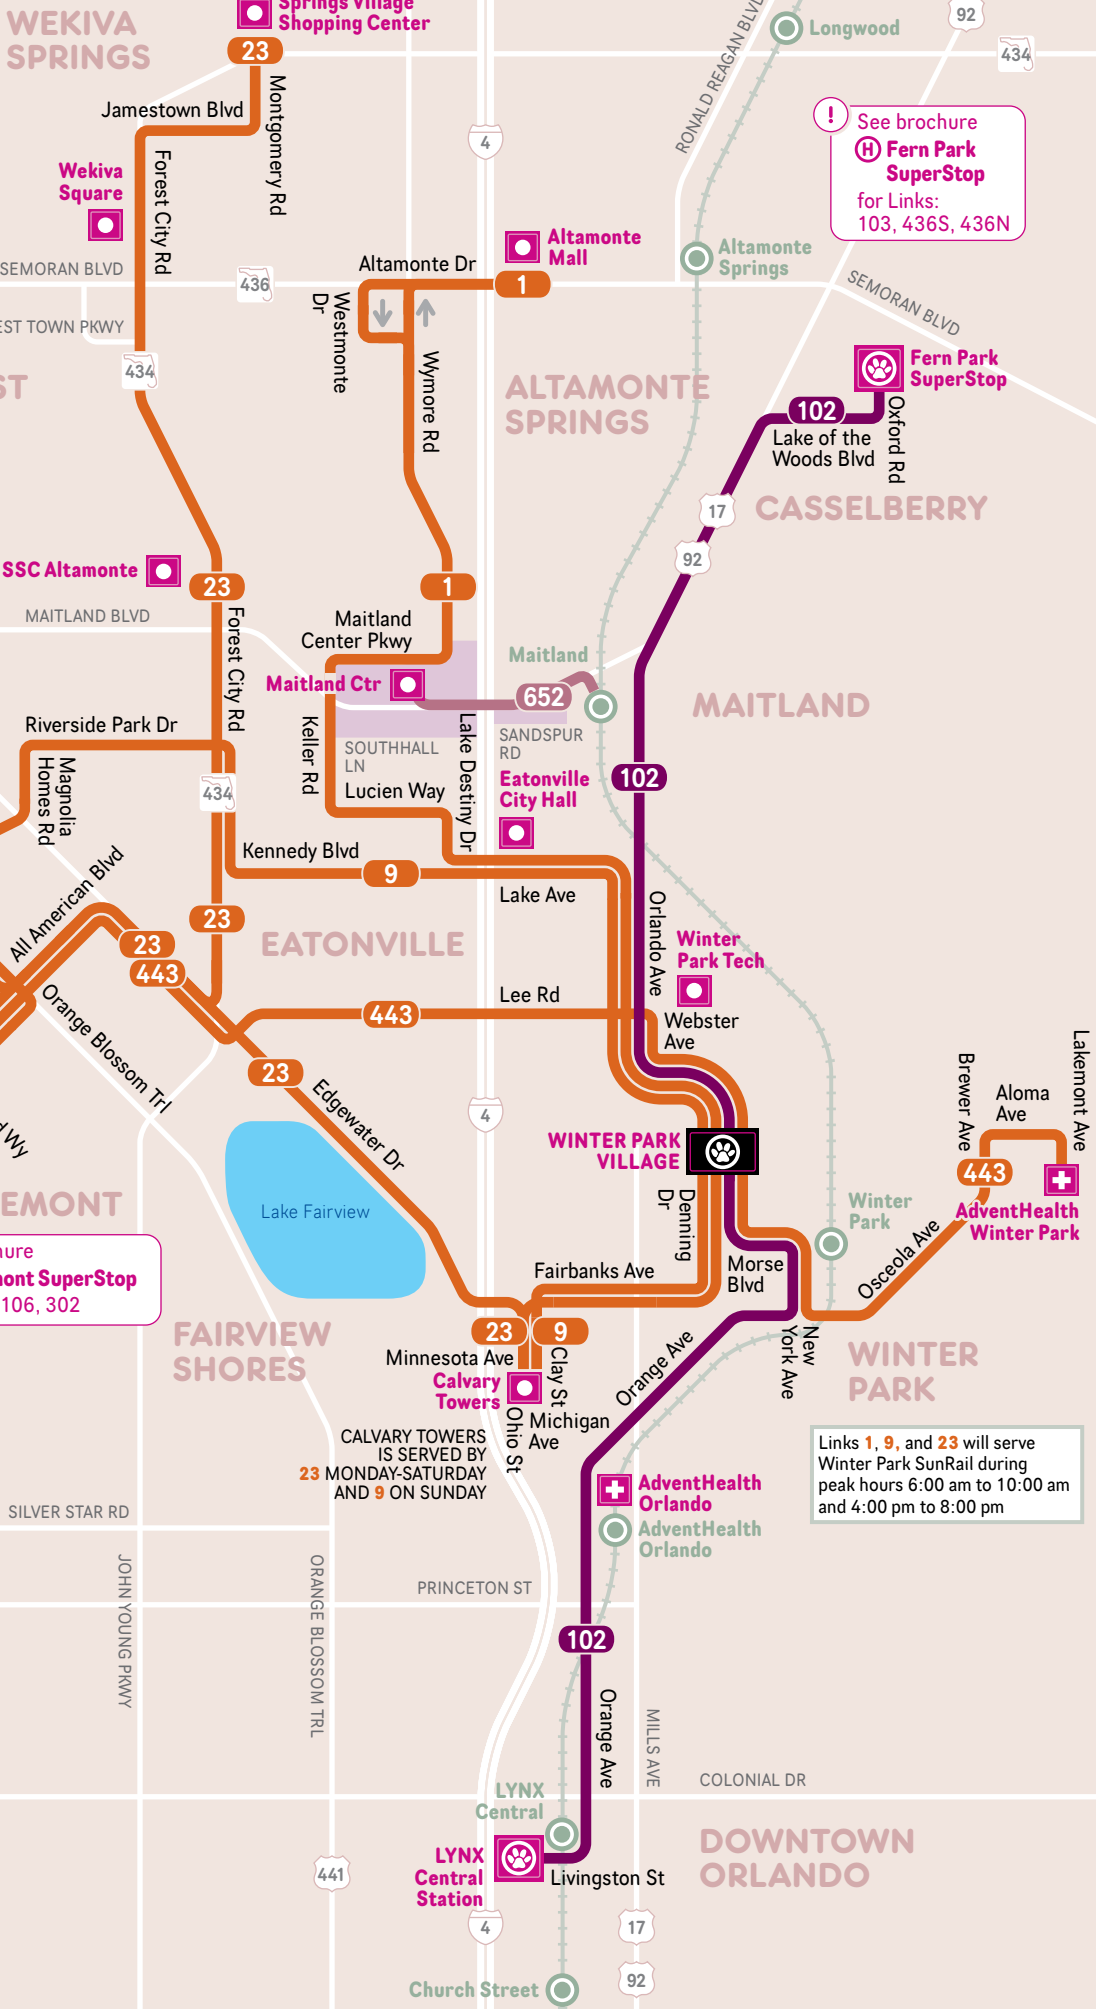

WINTER PARK VILLAGE AREA

Schematic Map
Not to Scale

LEGEND

- **Regular Links**
  - Service every 30 minutes or better during day times
  - Service every 60 minutes or less frequently
  - Select Service

Connecting Links

FastLinks
Stops only as shown

SunRail line and station

SEE ROUTE SCHEDULES FOR DETAILED INFO

- LYNX SuperStop
- Hospital
- Point of Interest

SUNRAIL

CENTRAL FLORIDA'S
COMMUTER TRAIN

- sunrail.com
- 855.RAIL.411
- Easy LYNX connections

WEKIVA SPRINGS

Wekiva Square

Altamonte Mall

LAKE MARY

Lake Mary

LONGWOOD

Longwood

Altamonte Springs

ALTAMONTE SPRINGS

Altamonte Springs

Maitland

Eatonville

Winter Park Village

AdventHealth Orlando

AdventHealth Orlando

Livingston St

Church Street

See brochure
Fern Park SuperStop
for Links: 103, 436S, 436N

Fern Park SuperStop
Oxford Rd
Lake of the Woods Blvd

See brochure
Rosemont SuperStop
for Links: 106, 302

Links 1, 9, and 23 will serve
Winter Park SunRail during
peak hours 6:00 am to 10:00 am
and 4:00 pm to 8:00 pm

LYNX
PawPass

LYNX
See & Say

NeighborLink

Download our apps to help you pay your fare, report safety and security concerns and schedule your NeighborLink ride.