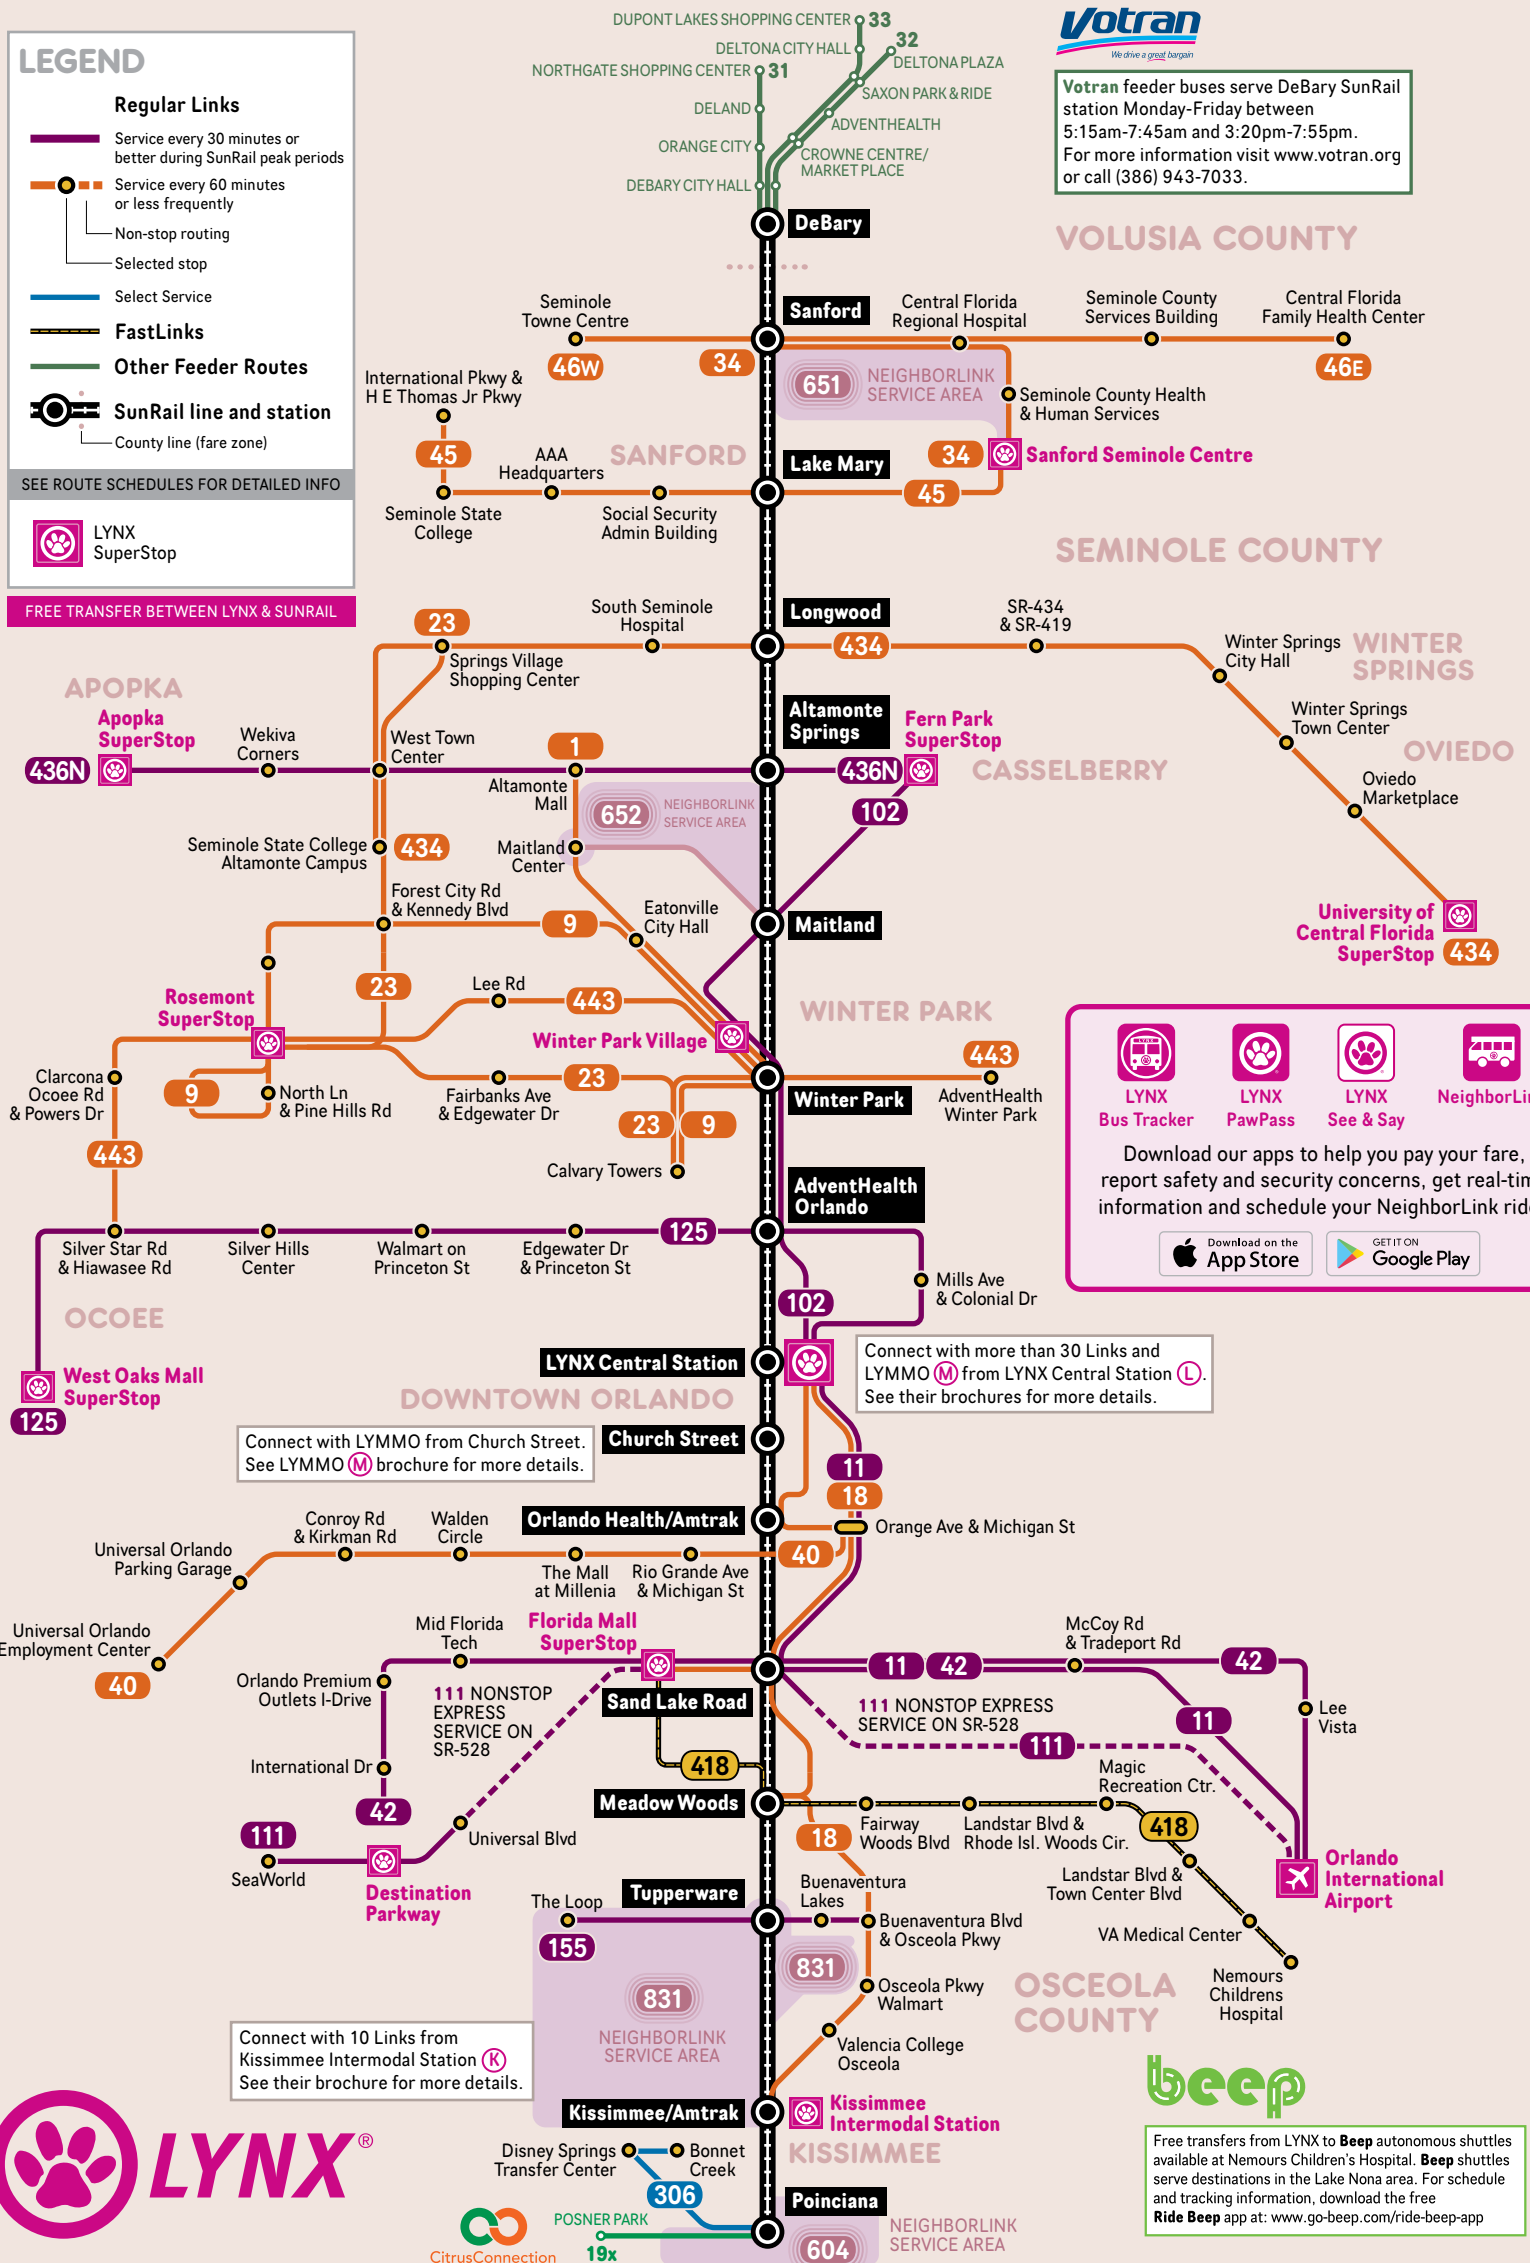

SUNRAIL CONNECTIONS

Schematic Map
Not to Scale

LEGEND

- **Regular Links**
  - Service every 30 minutes or better during SunRail peak periods
  - Service every 60 minutes or less frequently
  - Non-stop routing
  - Selected stop
- **Select Service**
- **FastLinks**
- **Other Feeder Routes**
- **SunRail line and station**
  - County line (fare zone)

SEE ROUTE SCHEDULES FOR DETAILED INFO

LYNX SuperStop

FREE TRANSFER BETWEEN LYNX & SUNRAIL