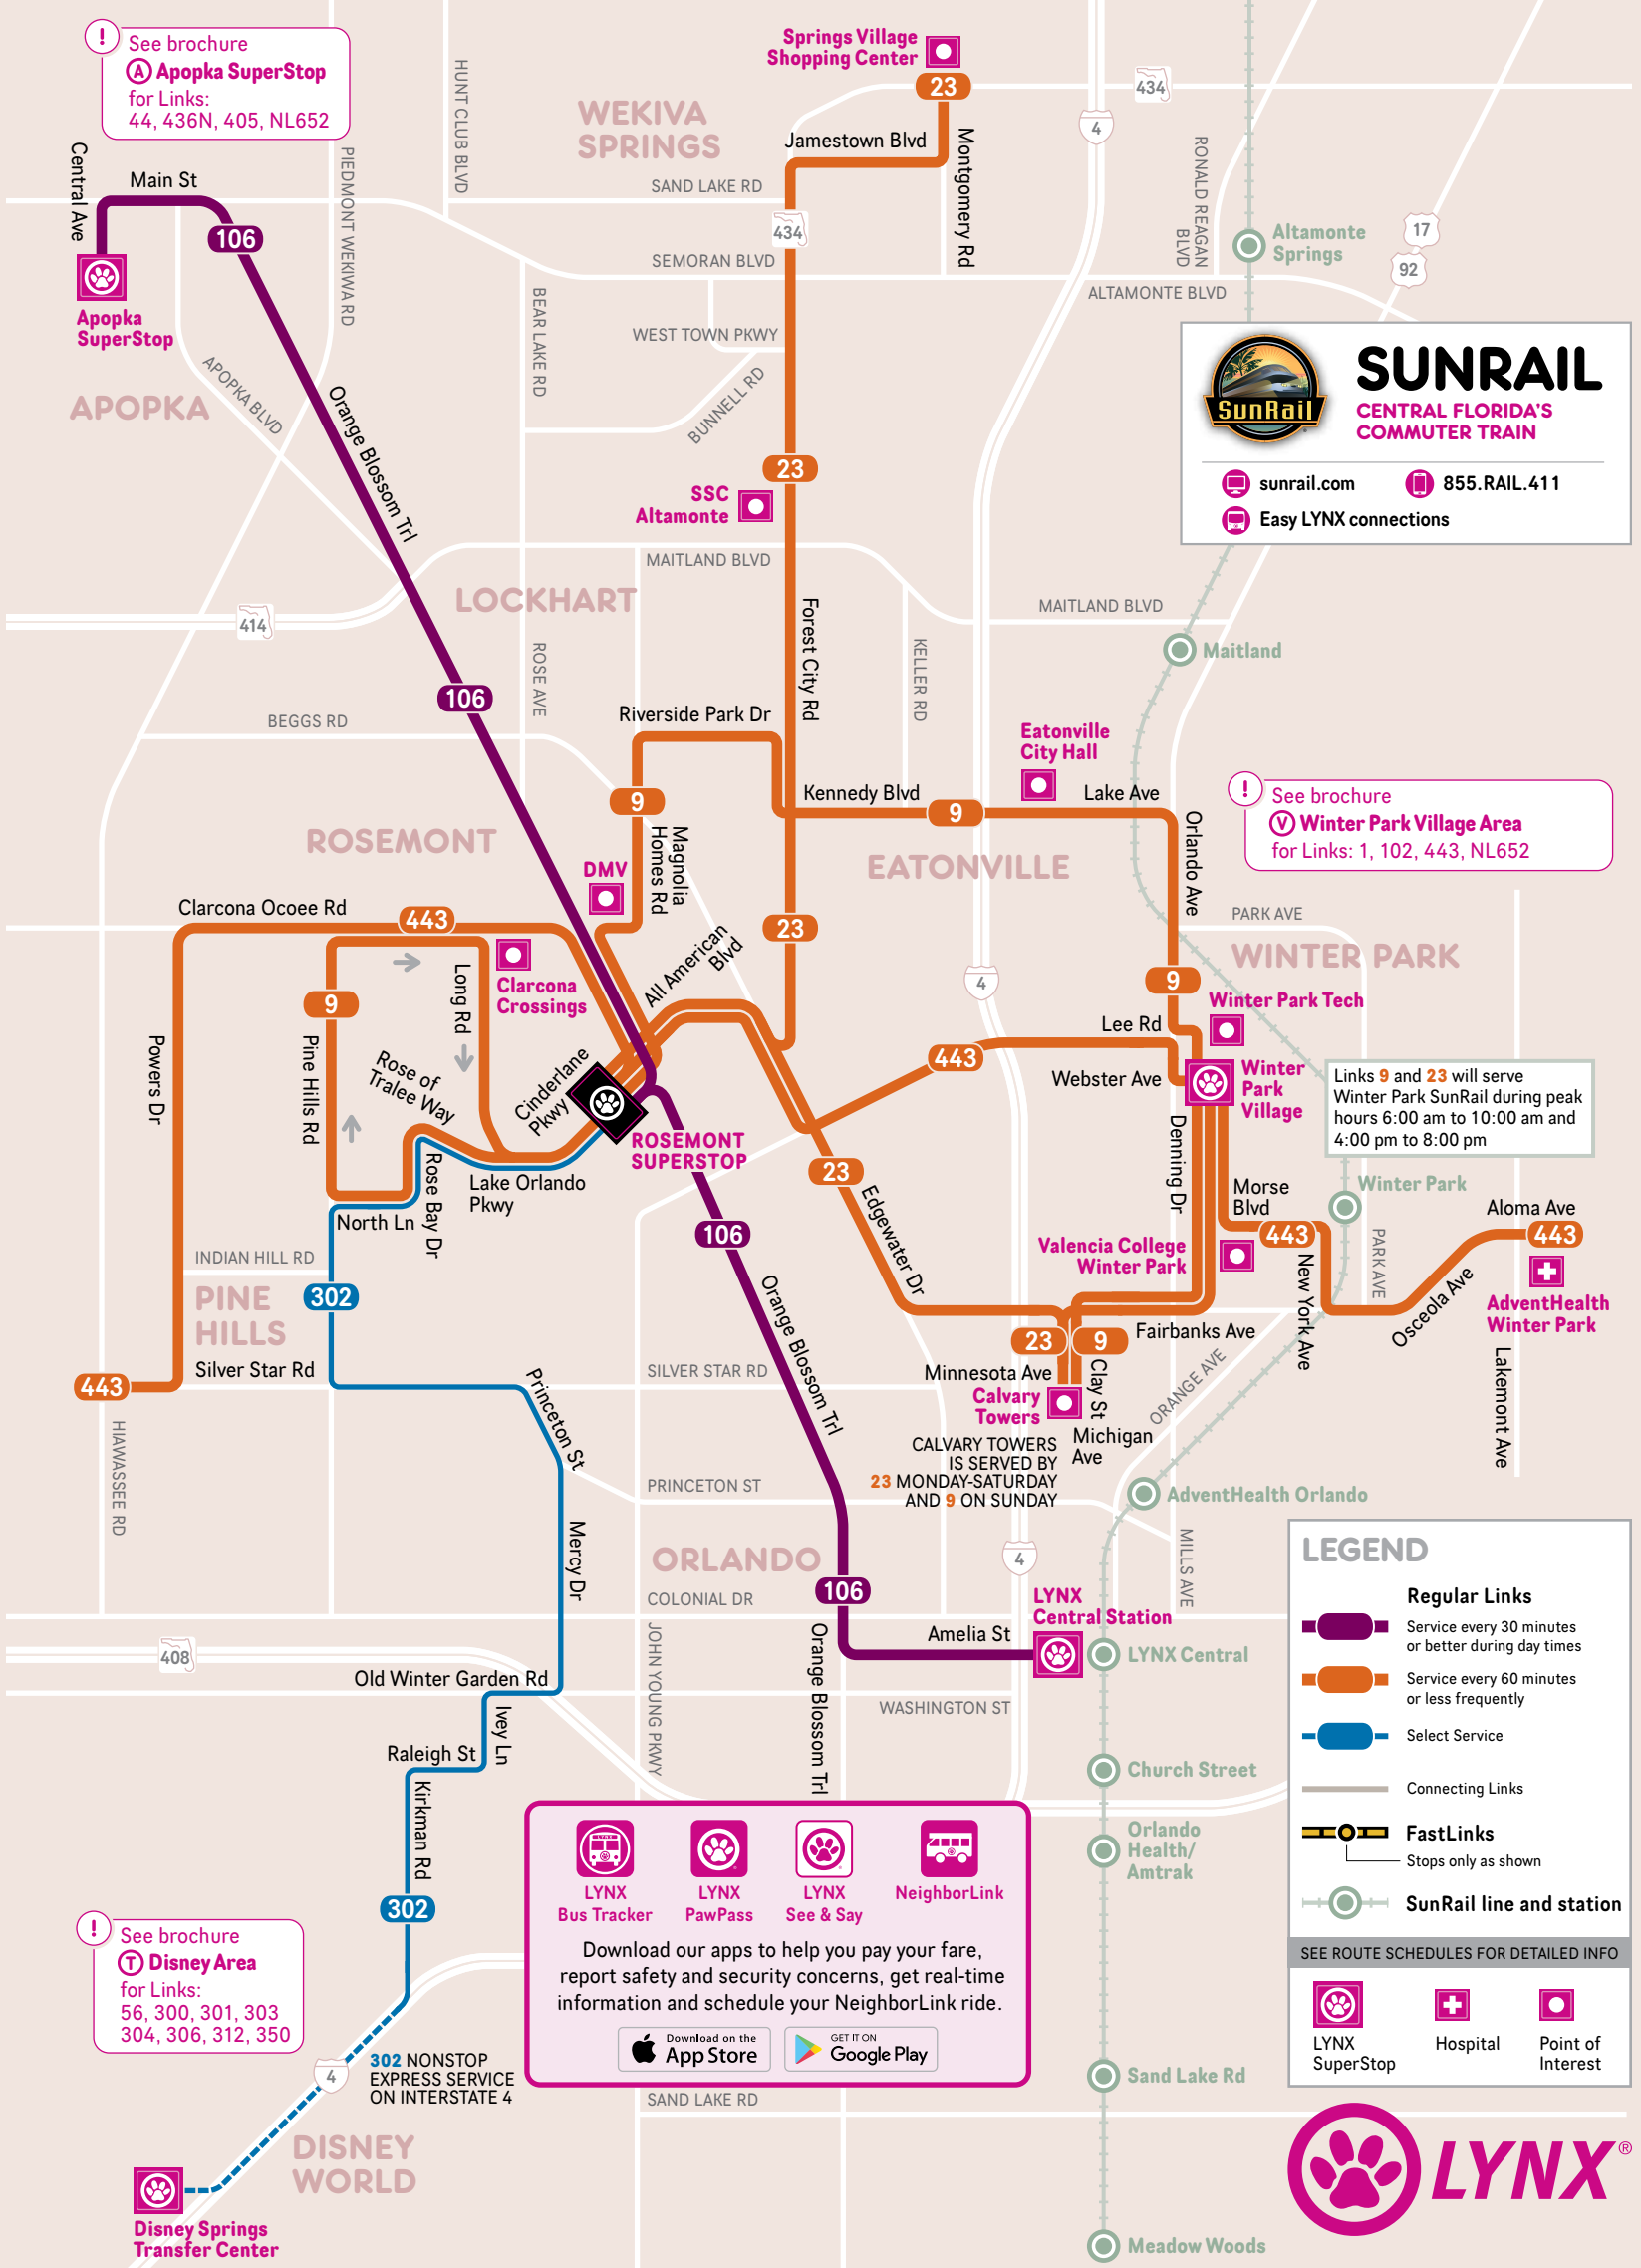

ROSEMONT SUPERSTOP

Schematic Map
Not to Scale

SUNRAIL
CENTRAL FLORIDA'S COMMUTER TRAIN

sunrail.com 855.RAIL.411

Easy LYNX connections

See brochure for Links: 1, 102, 443, NL652

Links 9 and 23 will serve Winter Park SunRail during peak hours 6:00 am to 10:00 am and 4:00 pm to 8:00 pm

LEGEND

- **Regular Links**
  - Service every 30 minutes or better during day times
  - Service every 60 minutes or less frequently
- Select Service
- Connecting Links
- **FastLinks**
  - Stops only as shown
- **SunRail line and station**

SEE ROUTE SCHEDULES FOR DETAILED INFO

- LYNX SuperStop
- Hospital
- Point of Interest

Download our apps to help you pay your fare, report safety and security concerns, get real-time information and schedule your NeighborLink ride.

Download on the App Store | GET IT ON Google Play