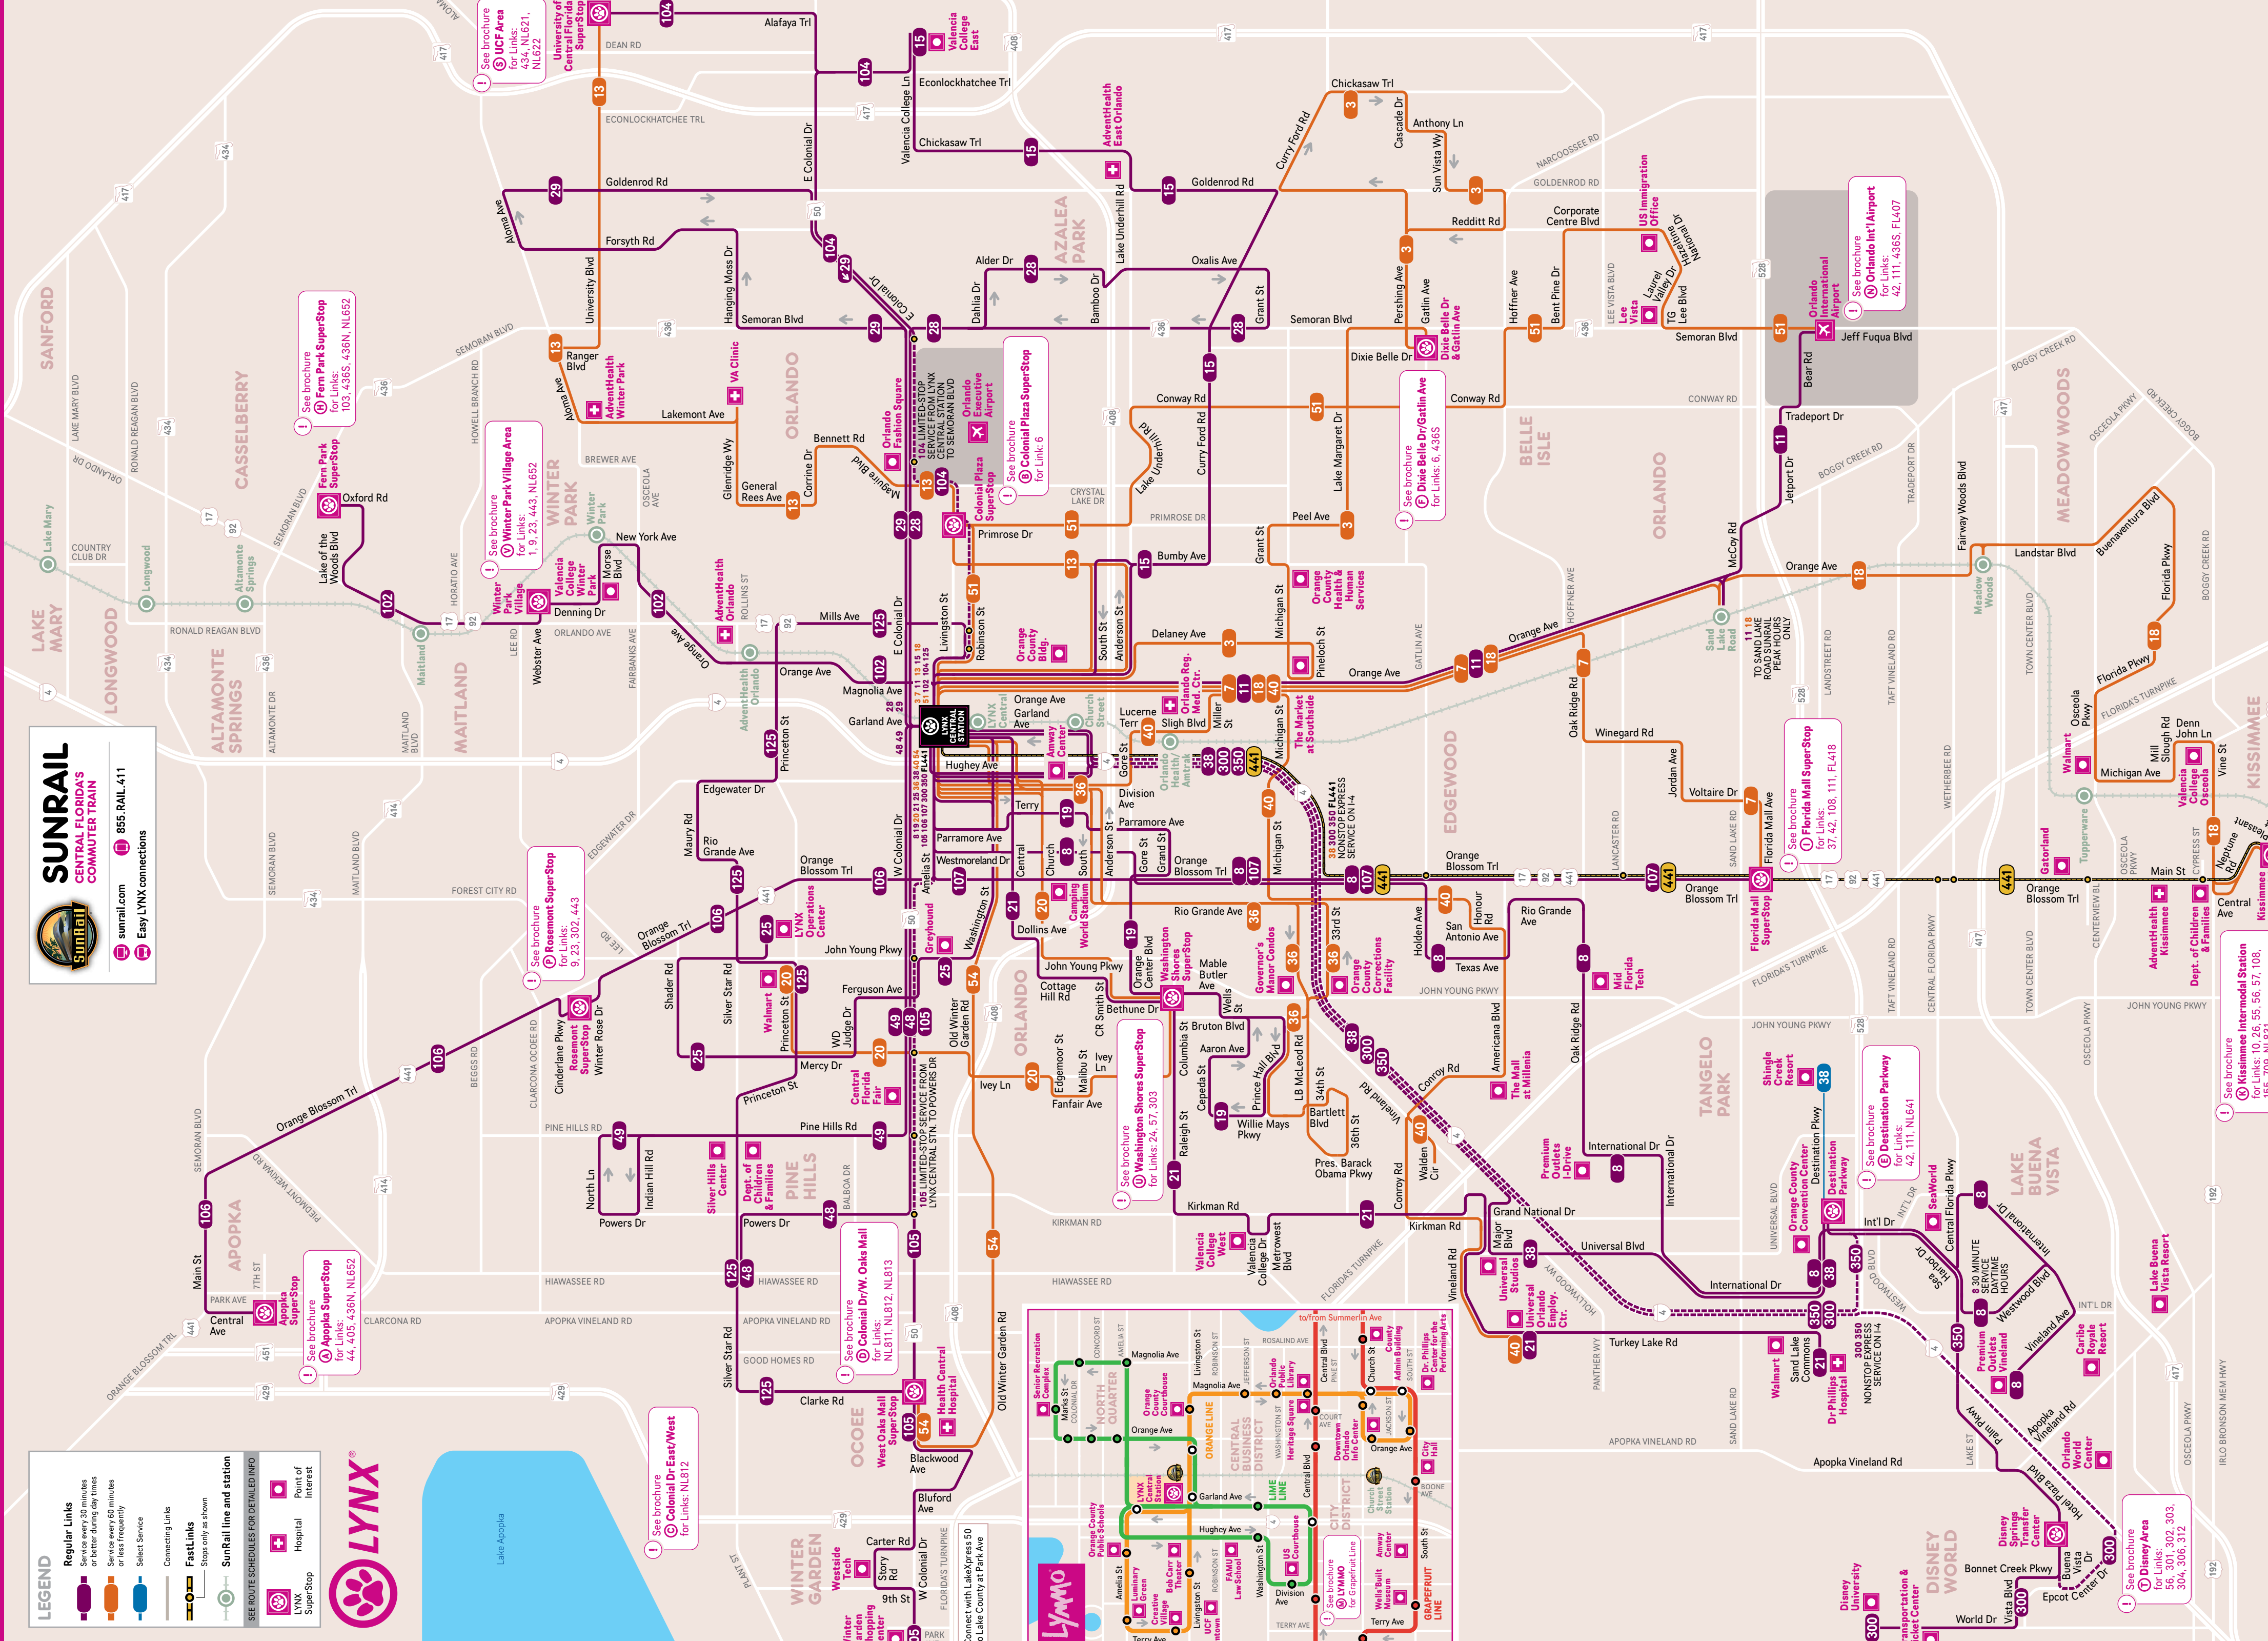

SUNRAIL
CENTRAL FLORIDA'S
COMMUTER TRAIN

sunrail.com 855.RAIL.411
Easy LYNX connections

LEGEND

- Regular Links: Service every 20 minutes or better during day times or less frequently
- FastLinks: Service every 60 minutes
- Select Service
- Connecting Links
- FastLinks: Stops only as shown
- SunRail line and station
- SEE ROUTE SCHEDULES FOR DETAILED INFO
- LYNX Super-Stop
- Hospital
- Point of Interest