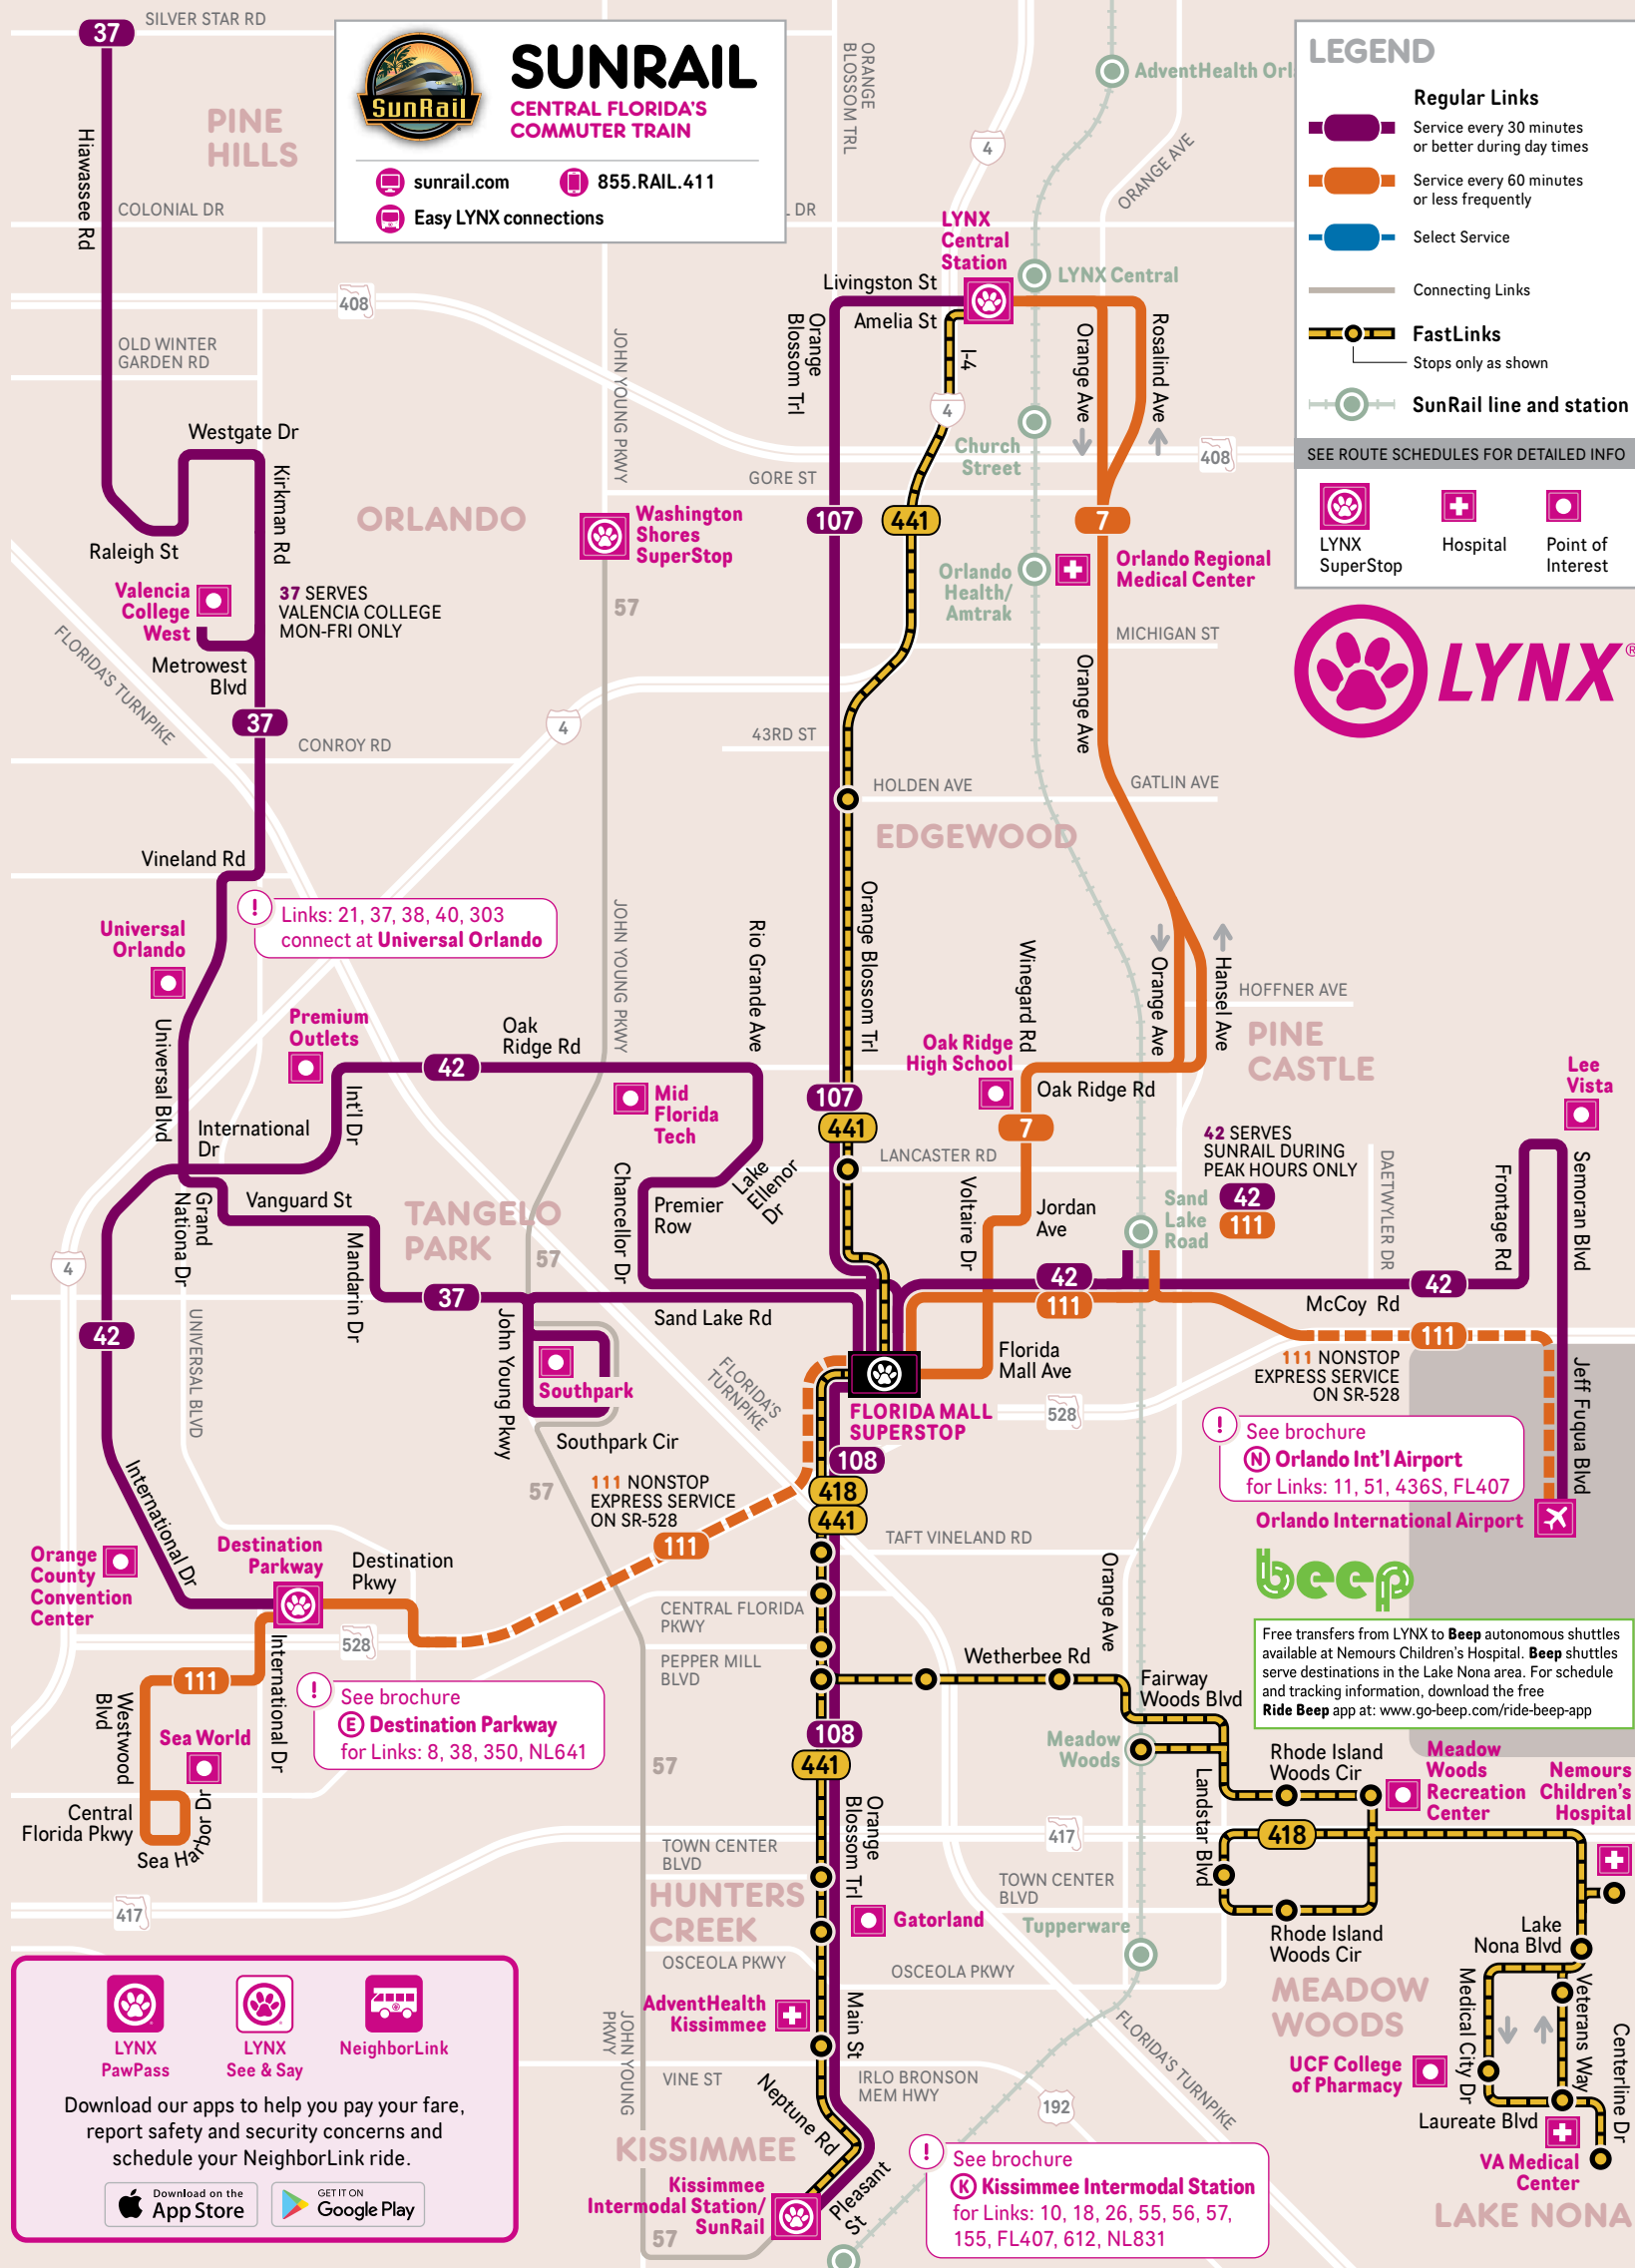

FLORIDA MALL SUPERSTOP

Schematic Map
Not to Scale

LEGEND

- **Regular Links**
  - Service every 30 minutes or better during day times
  - Service every 60 minutes or less frequently
  - Select Service
- Connecting Links
- **FastLinks**
  - Stops only as shown
- **SunRail line and station**

SEE ROUTE SCHEDULES FOR DETAILED INFO

- LYNX SuperStop
- Hospital
- Point of Interest

- LYNX PawPass
- LYNX See & Say
- NeighborLink

Download our apps to help you pay your fare, report safety and security concerns and schedule your NeighborLink ride.

Download on the App Store | GET IT ON Google Play

Free transfers from LYNX to **Beep** autonomous shuttles available at Nemours Children's Hospital. **Beep** shuttles serve destinations in the Lake Nona area. For schedule and tracking information, download the free **Ride Beep** app at: www.go-beep.com/ride-beep-app

See brochure **Orlando Int'l Airport** for Links: 11, 51, 436S, FL407

Links: 21, 37, 38, 40, 303 connect at **Universal Orlando**

See brochure **Destination Parkway** for Links: 8, 38, 350, NL641

See brochure **Kissimmee Intermodal Station** for Links: 10, 18, 26, 55, 56, 57, 155, FL407, 612, NL831

ONE RIDE	ALL-DAY
Regular $2.00	Regular $4.50
with LYNX discount fare ID $1.00	with LYNX discount fare ID $2.25

LYNMO is currently Fare Free. Please see individual Link schedules for more information. EXACT FARE REQUIRED with LYNX. No change given.

WELCOME ABOARD! LYNX operates 80 Links to great places throughout Central Florida. If you don't see your destination here, **CONTACT US** and we can connect you to the right Link for your trip. Riding LYNX is also easy on your wallet. You can pay for your trip as you board the bus. Ready to roll? Look inside for more info...

THANK YOU FOR RIDING LYNX!
golynx.com
407-841-5969
phone web

LYNX is the public transit provider for Orange, Osceola and Seminole counties. Additional connectivity with Lake and Polk counties. **CONTACT US** for information on fares, bus stops, schedules and trip planning.