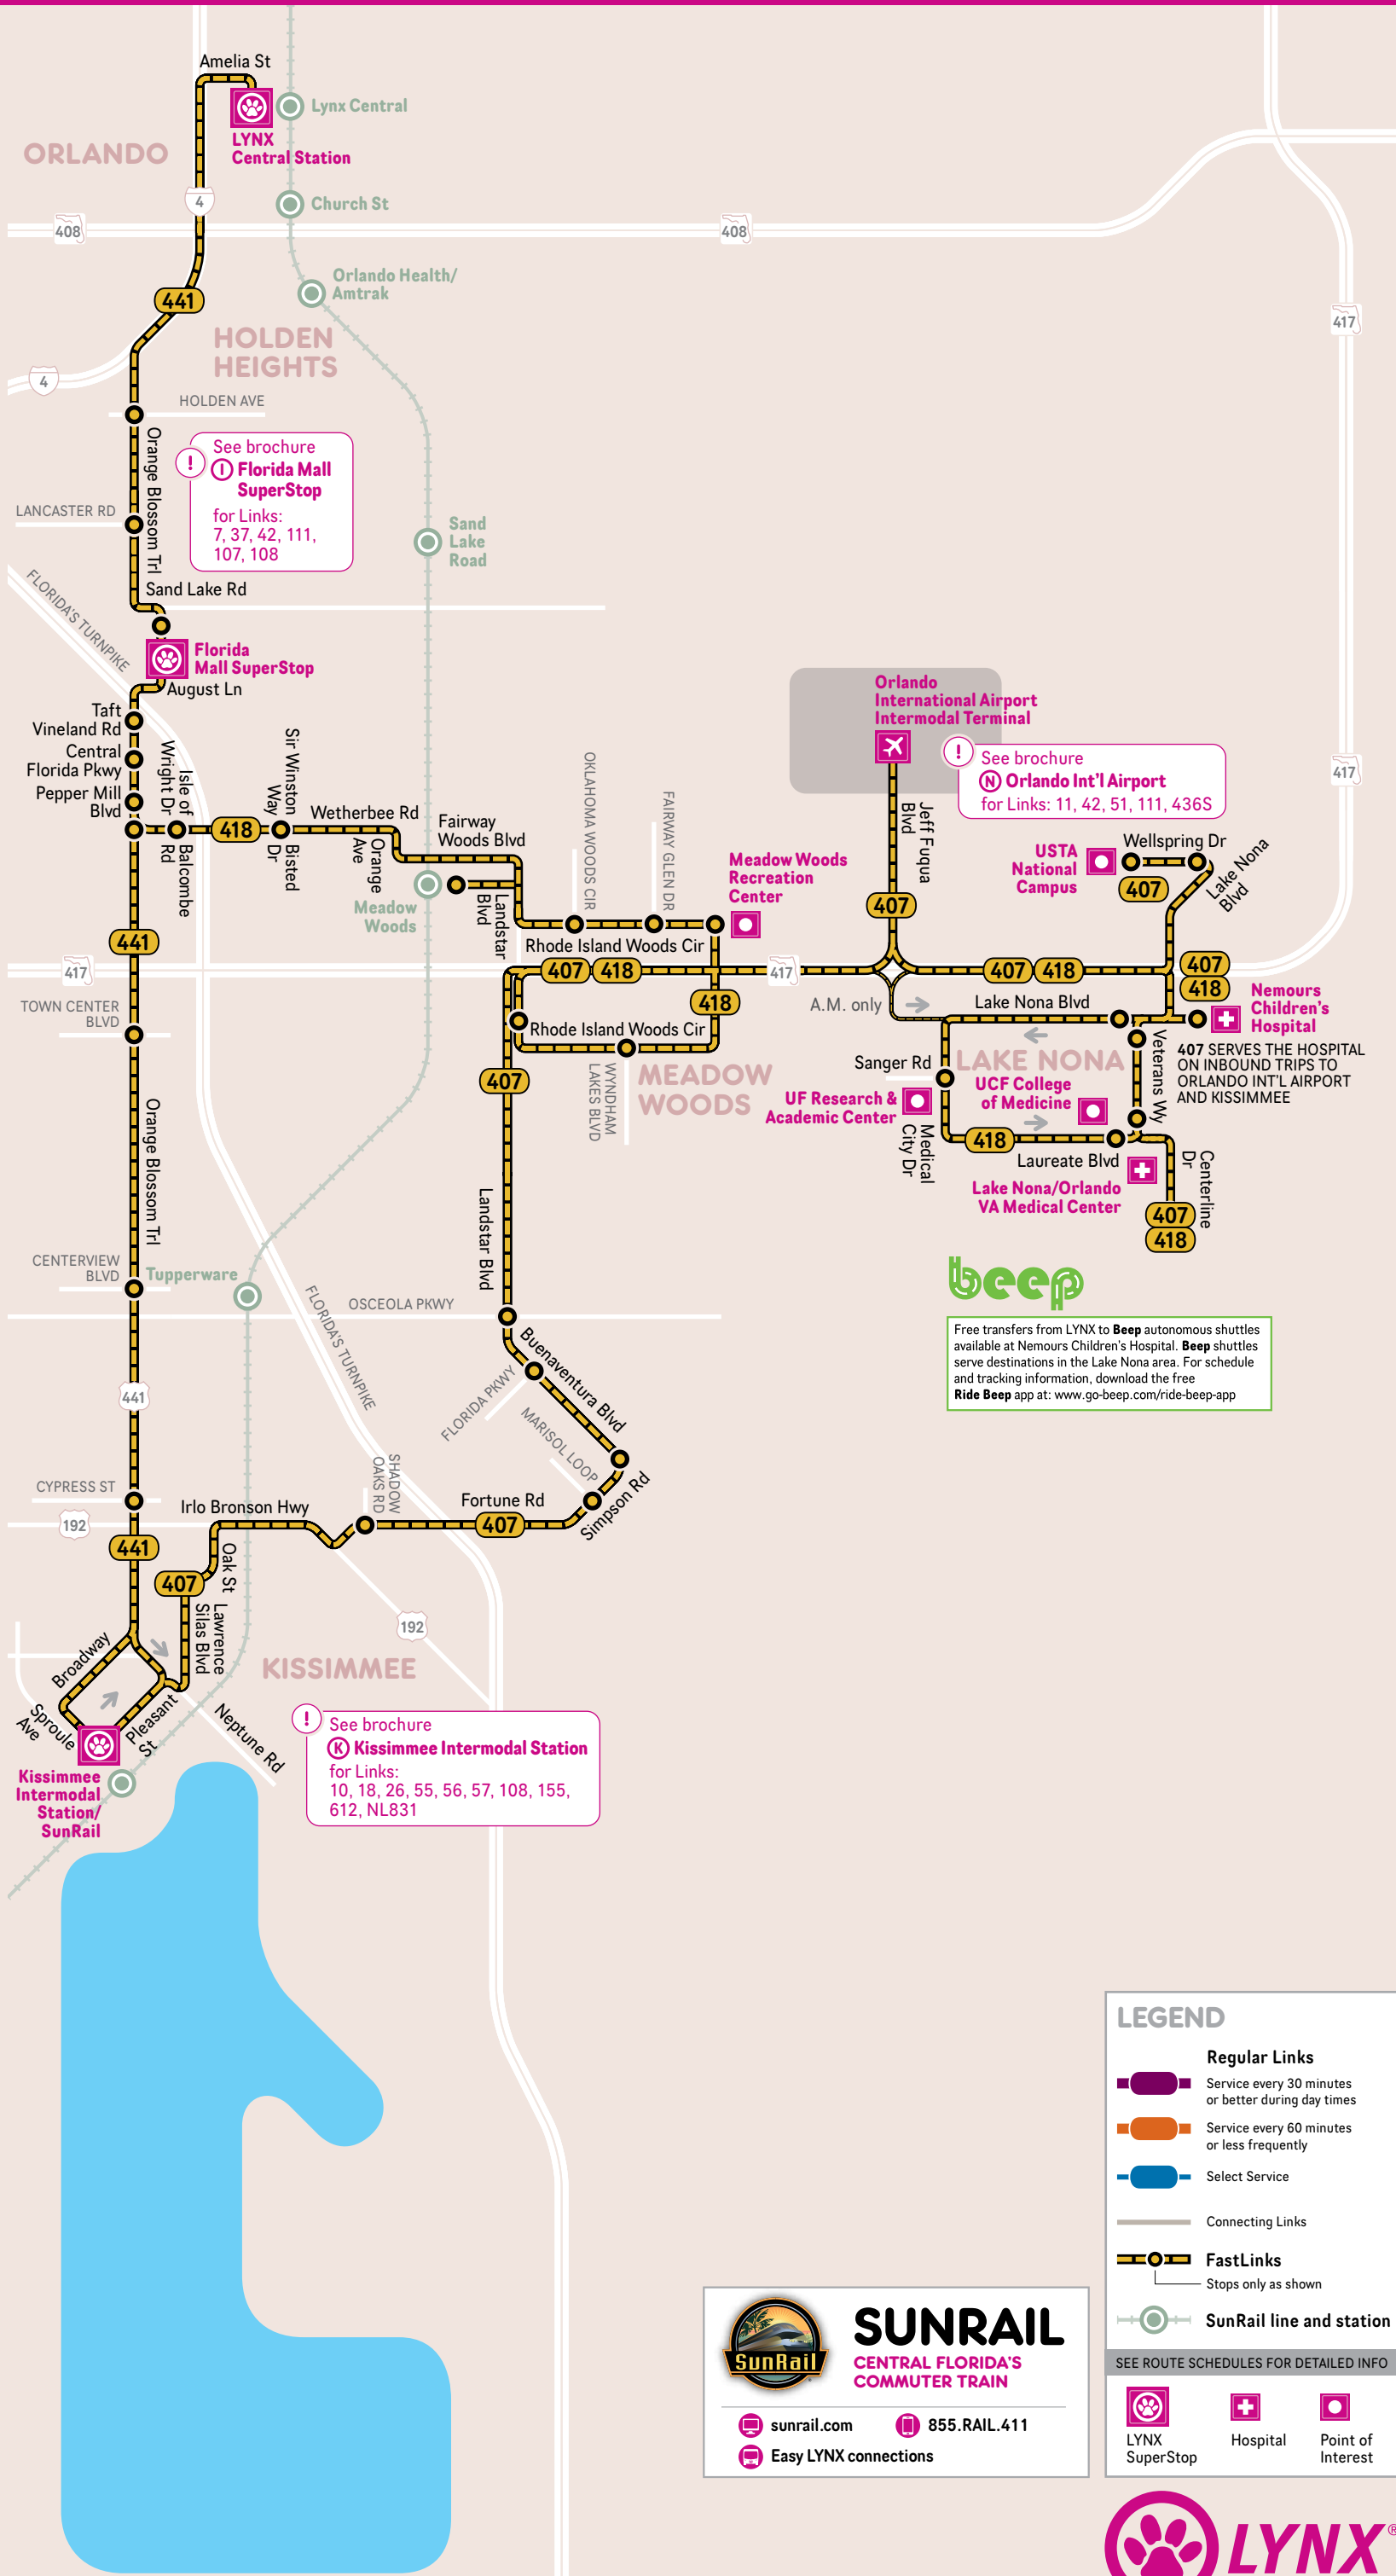

FASTLINK SERVICES

Schematic Map
Not to Scale

beep

Free transfers from LYNX to Beep autonomous shuttles available at Nemours Children's Hospital. Beep shuttles serve destinations in the Lake Nona area. For schedule and tracking information, download the free Ride Beep app at: www.go-beep.com/ride-beep-app

LEGEND

- Regular Links**
 - Service every 30 minutes or better during day times
 - Service every 60 minutes or less frequently
- Select Service
- Connecting Links
- FastLinks**
 - Stops only as shown
- SunRail line and station**

NO SATURDAY, SUNDAY/HOLIDAY SERVICE

Light numbers are AM Times
Bold numbers are PM Times

407 EASTBOUND FASTLINK to Lake Nona/VA Medical Ctr

MONDAY – FRIDAY			
5:30	6:05		6:21
6:30	7:08		7:27
7:30	8:10		8:28
12:30	1:09	1:25	1:37
1:30	2:09	2:26	2:38
4:30	5:10	5:27	5:39
5:30	6:11	6:28	6:40
6:30	7:11	7:28	7:40
SATURDAY			
5:30	6:01		6:18
6:30	7:01		7:18
7:30	8:01		8:18
12:30	1:06	1:21	1:30
1:30	2:06	2:21	2:32
4:30	5:06	5:21	5:32
5:30	6:06	6:21	6:32
6:30	7:06	7:21	7:32

NO SATURDAY, SUNDAY/HOLIDAY SERVICE

418 EASTBOUND FASTLINK to Medical City/Lake Nona

SATURDAY			
5:30	5:50	6:00	6:15
6:30	6:50	7:00	7:16
7:30	7:52	8:02	8:18
8:30	8:53	9:03	9:20
9:30	9:53	10:03	10:20
10:30	10:53	11:03	11:20
11:30	11:53	12:03	12:20
12:30	12:54	1:04	1:21
1:30	1:55	2:05	2:22
2:30	2:55	3:05	3:22
3:30	3:56	4:06	4:23
4:30	4:56	5:06	5:22
5:30	5:55	6:05	6:21
6:30	6:55	7:05	7:20
7:30	7:54	8:04	8:20