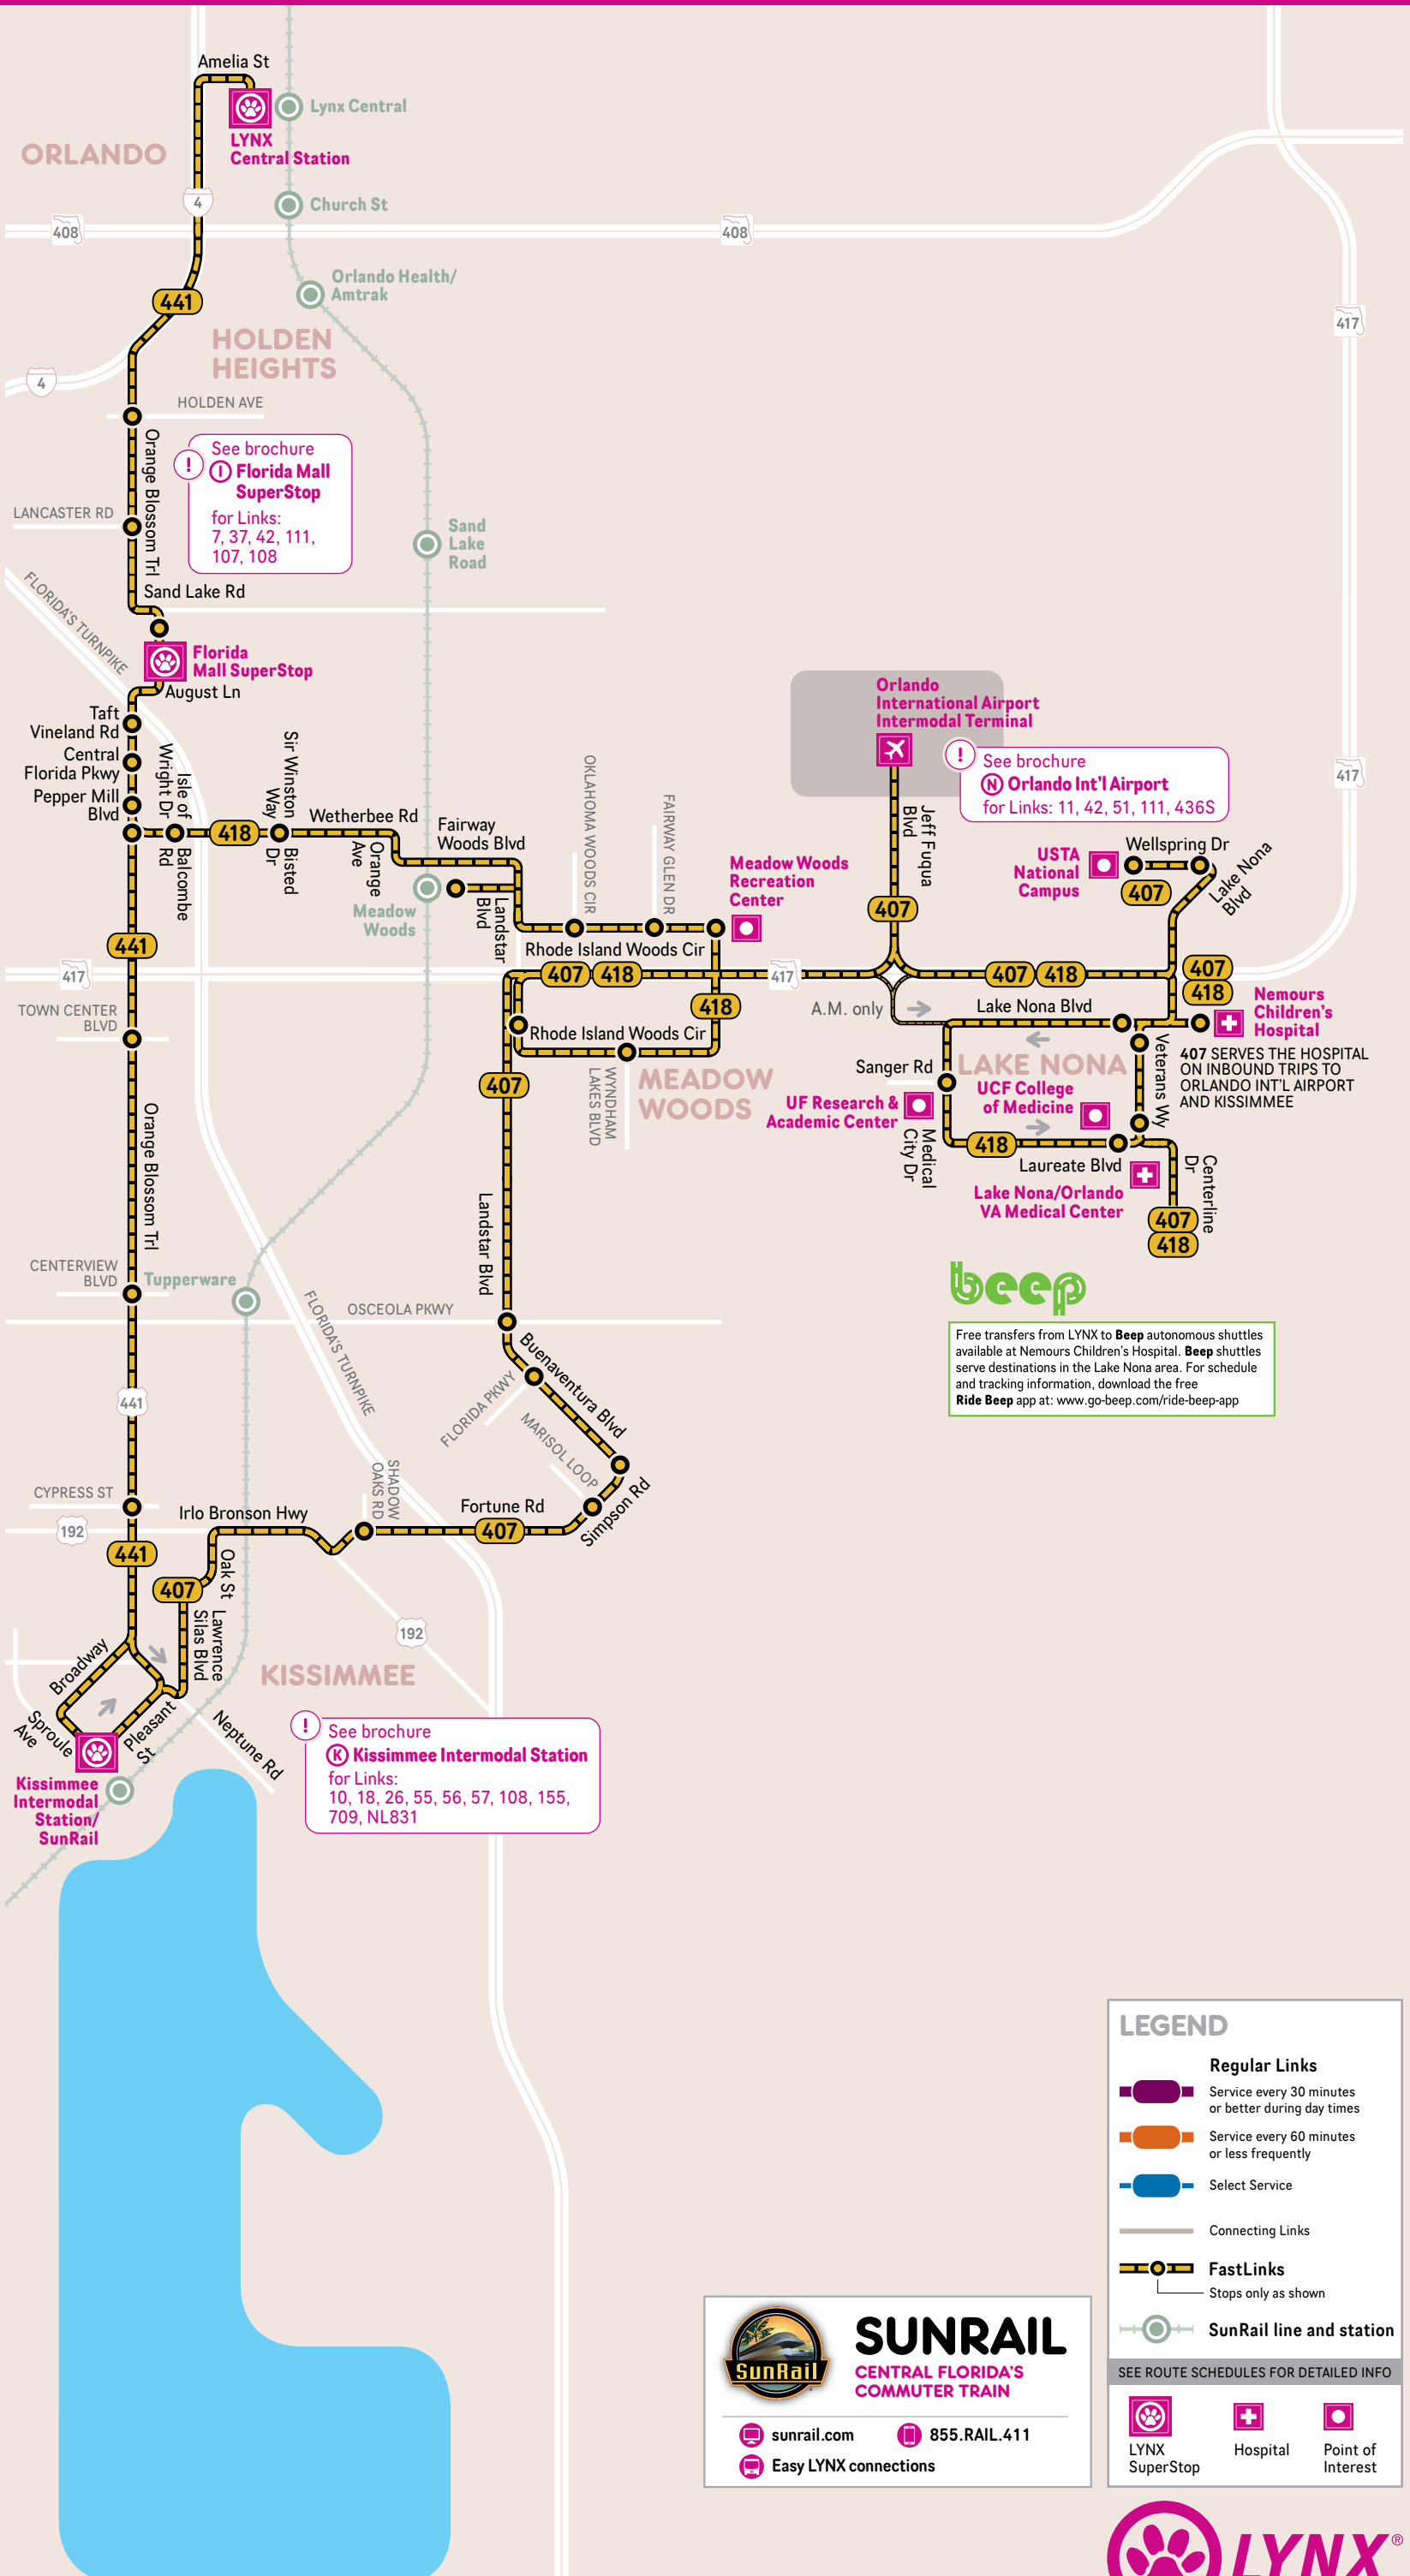

WELCOME ABOARD!

LYNX operates 80 Links to great places throughout Central Florida. If you don't see your destination here, **CONTACT US** and we can connect you to the right Link for your trip.

Riding LYNX is also easy on your wallet. You can pay for your trip as you board the bus:

ONE RIDE	ALL-DAY	
$2.00 Regular	$4.50 Regular	Link 709 and LYMMO are currently Fare Free.
$1.00 with LYNX discount fare ID	$2.25 with LYNX discount fare ID	Please see individual Link schedules for more information.
		EXACT FARE REQUIRED No change given.

Ready to roll? Look inside for more info...

LYNX is the public transit provider for Orange, Osceola and Seminole counties. Additional connectivity with Lake and Polk counties.

CONTACT US for information on fares, bus stops, schedules and trip planning:

407-841-5969 phone
golynx.com web

THANK YOU FOR RIDING LYNX!

BROCHURE

FastLink
407, 418, 441

DIRECT SERVICE TO:

Downtown Orlando	Medical City
Florida Mall	Orlando Int'l Airport
Kissimmee	
Meadow Woods	
SunRail Station	

Effective:
AUGUST 2022

Other accessible formats available upon request

FASTLINK SERVICES

Schematic Map
Not to Scale

beep
Free transfers from LYNX to **beep** autonomous shuttles available at Nemours Children's Hospital. **beep** shuttles serve destinations in the Lake Nona area. For schedule and tracking information, download the free **Ride Beep** app at: www.go-beep.com/ride-beep-app

LEGEND

- **Regular Links**
  - Service every 30 minutes or better during day times
  - Service every 60 minutes or less frequently
  - Select Service
- Connecting Links
- **FastLinks**
  - Stops only as shown
- **SunRail line and station**

SEE ROUTE SCHEDULES FOR DETAILED INFO

- LYNX SuperStop
- Hospital
- Point of Interest

SUNRAIL
CENTRAL FLORIDA'S COMMUTER TRAIN

sunrail.com 855.RAIL.411
Easy LYNX connections