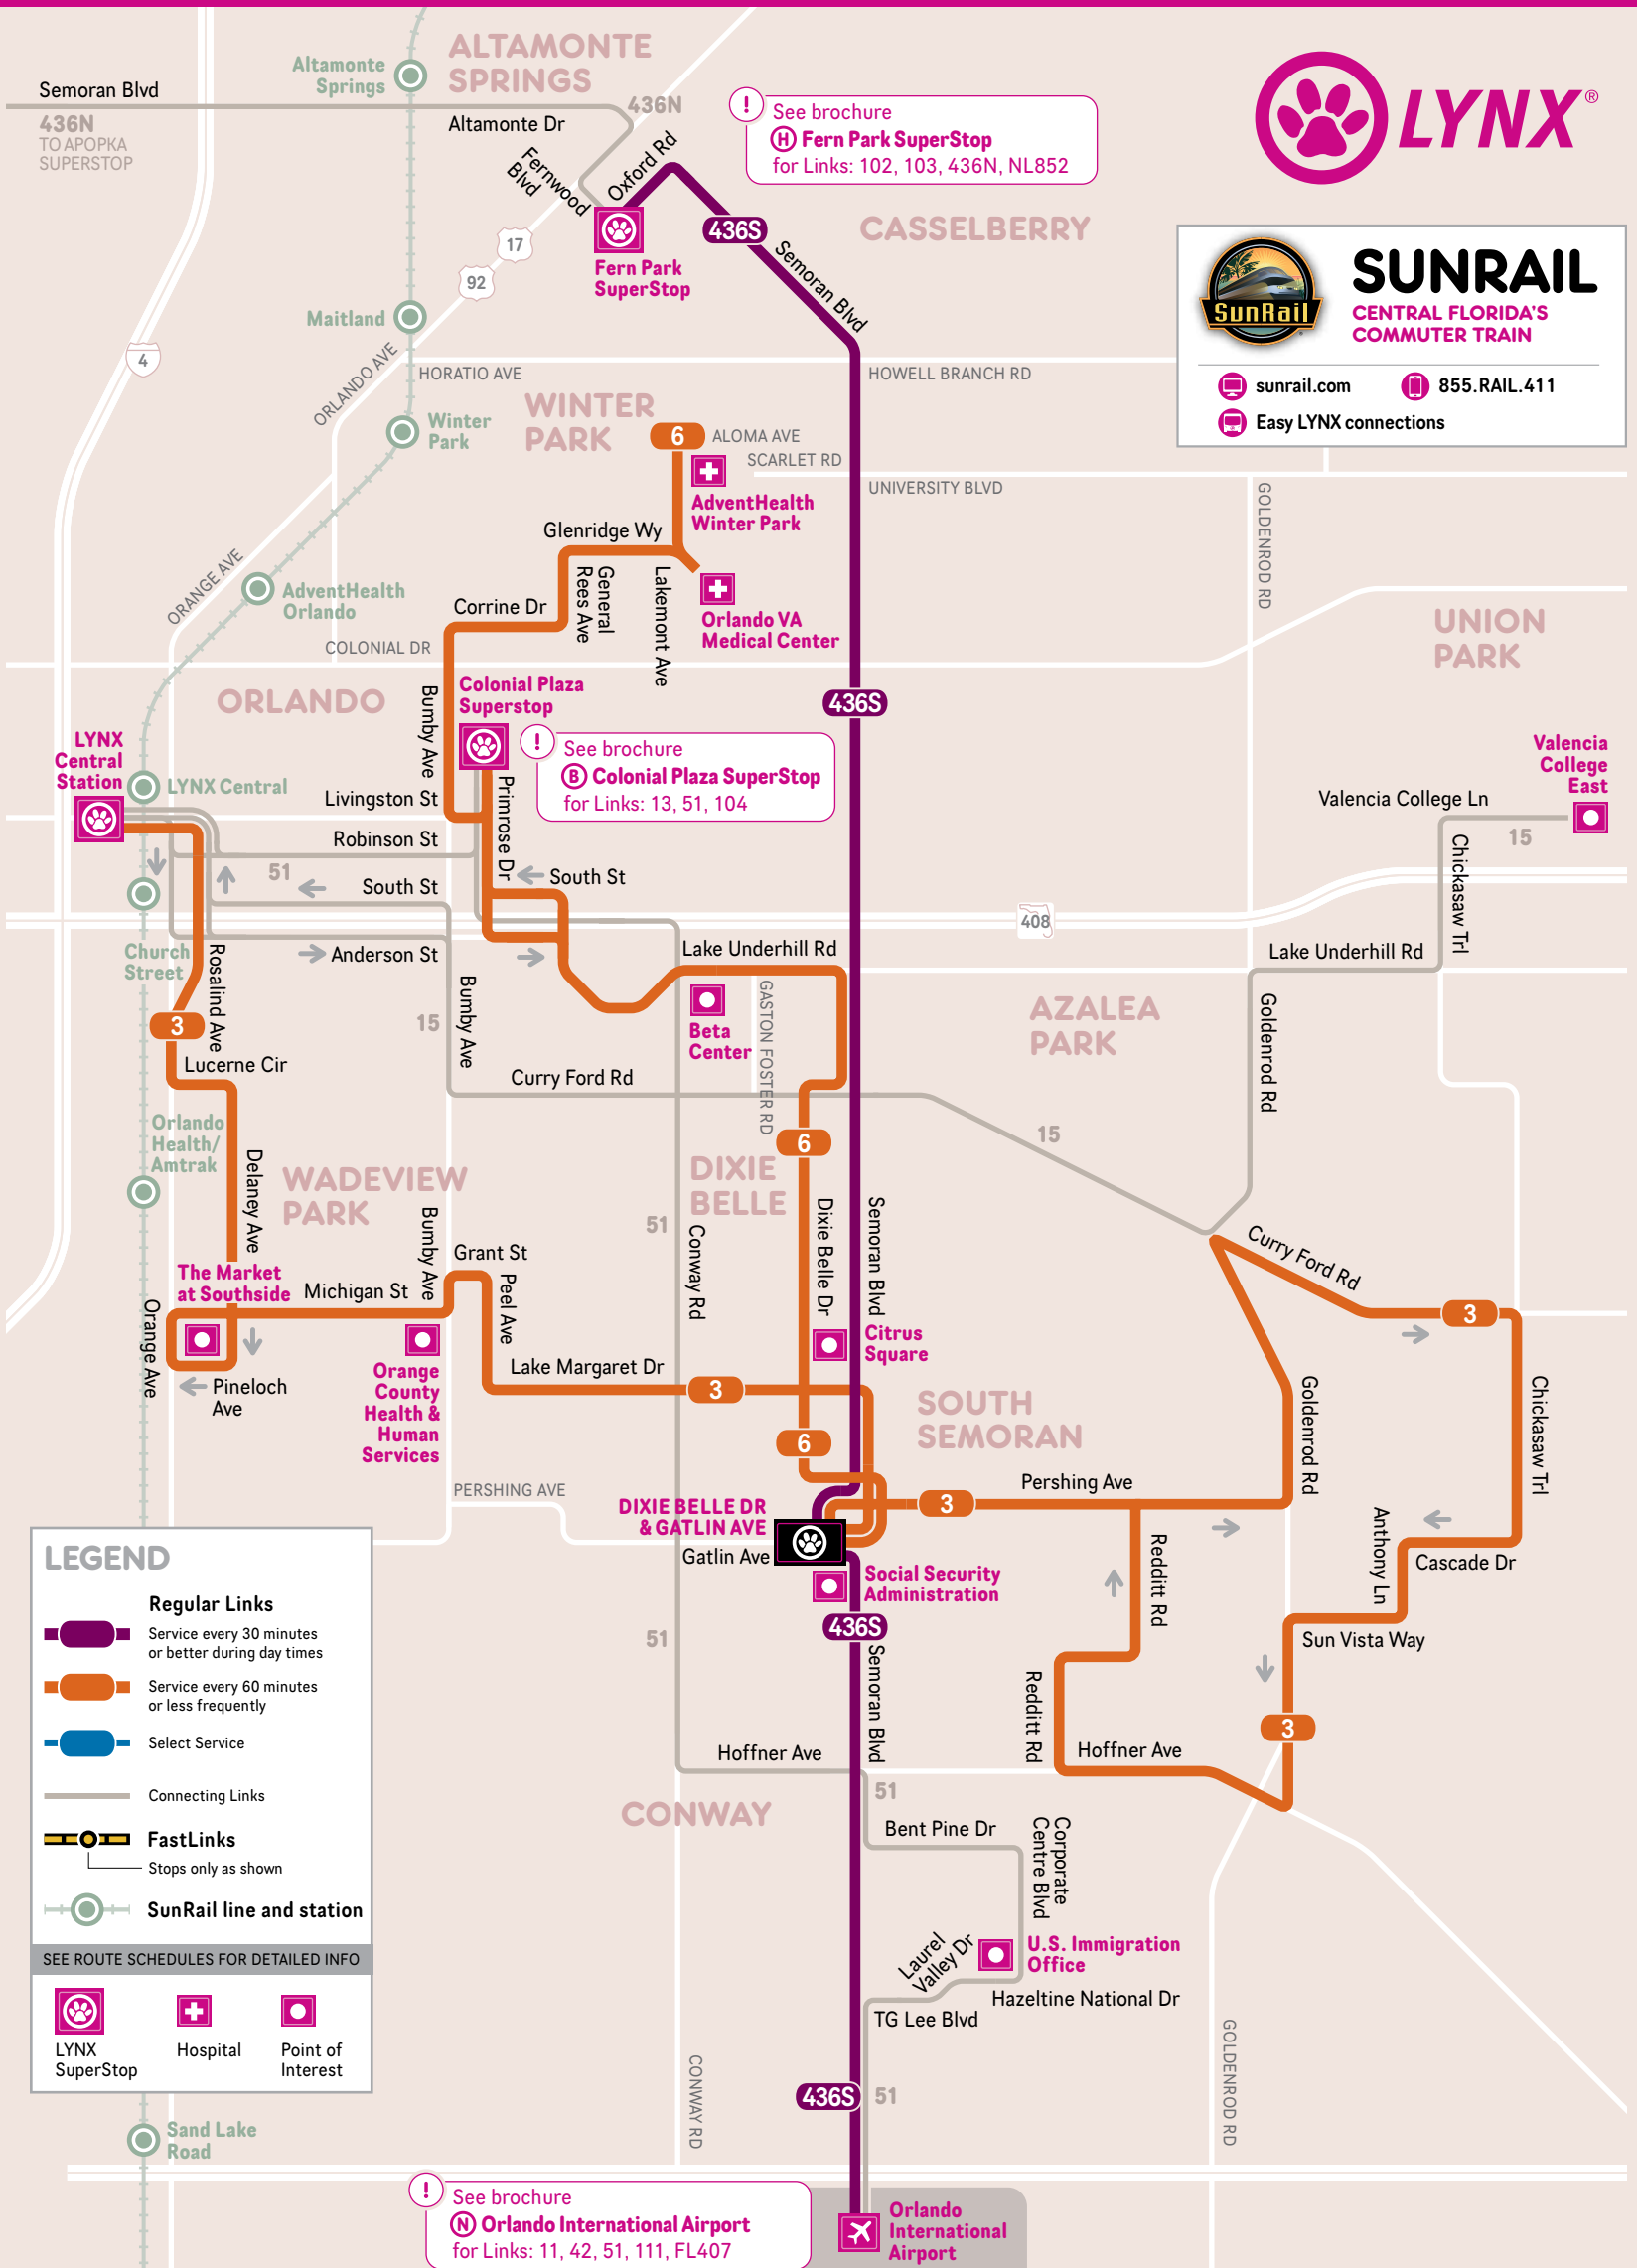

DIXIE BELLE DR & GATLIN AVE

Schematic Map
Not to Scale

SUNRAIL
CENTRAL FLORIDA'S COMMUTER TRAIN

sunrail.com 855.RAIL.411

Easy LYNX connections

LEGEND

- **Regular Links**
  - Service every 30 minutes or better during day times
  - Service every 60 minutes or less frequently
  - Select Service
- Connecting Links
- **FastLinks**
  - Stops only as shown
- **SunRail line and station**

SEE ROUTE SCHEDULES FOR DETAILED INFO

- LYNX SuperStop
- Hospital
- Point of Interest