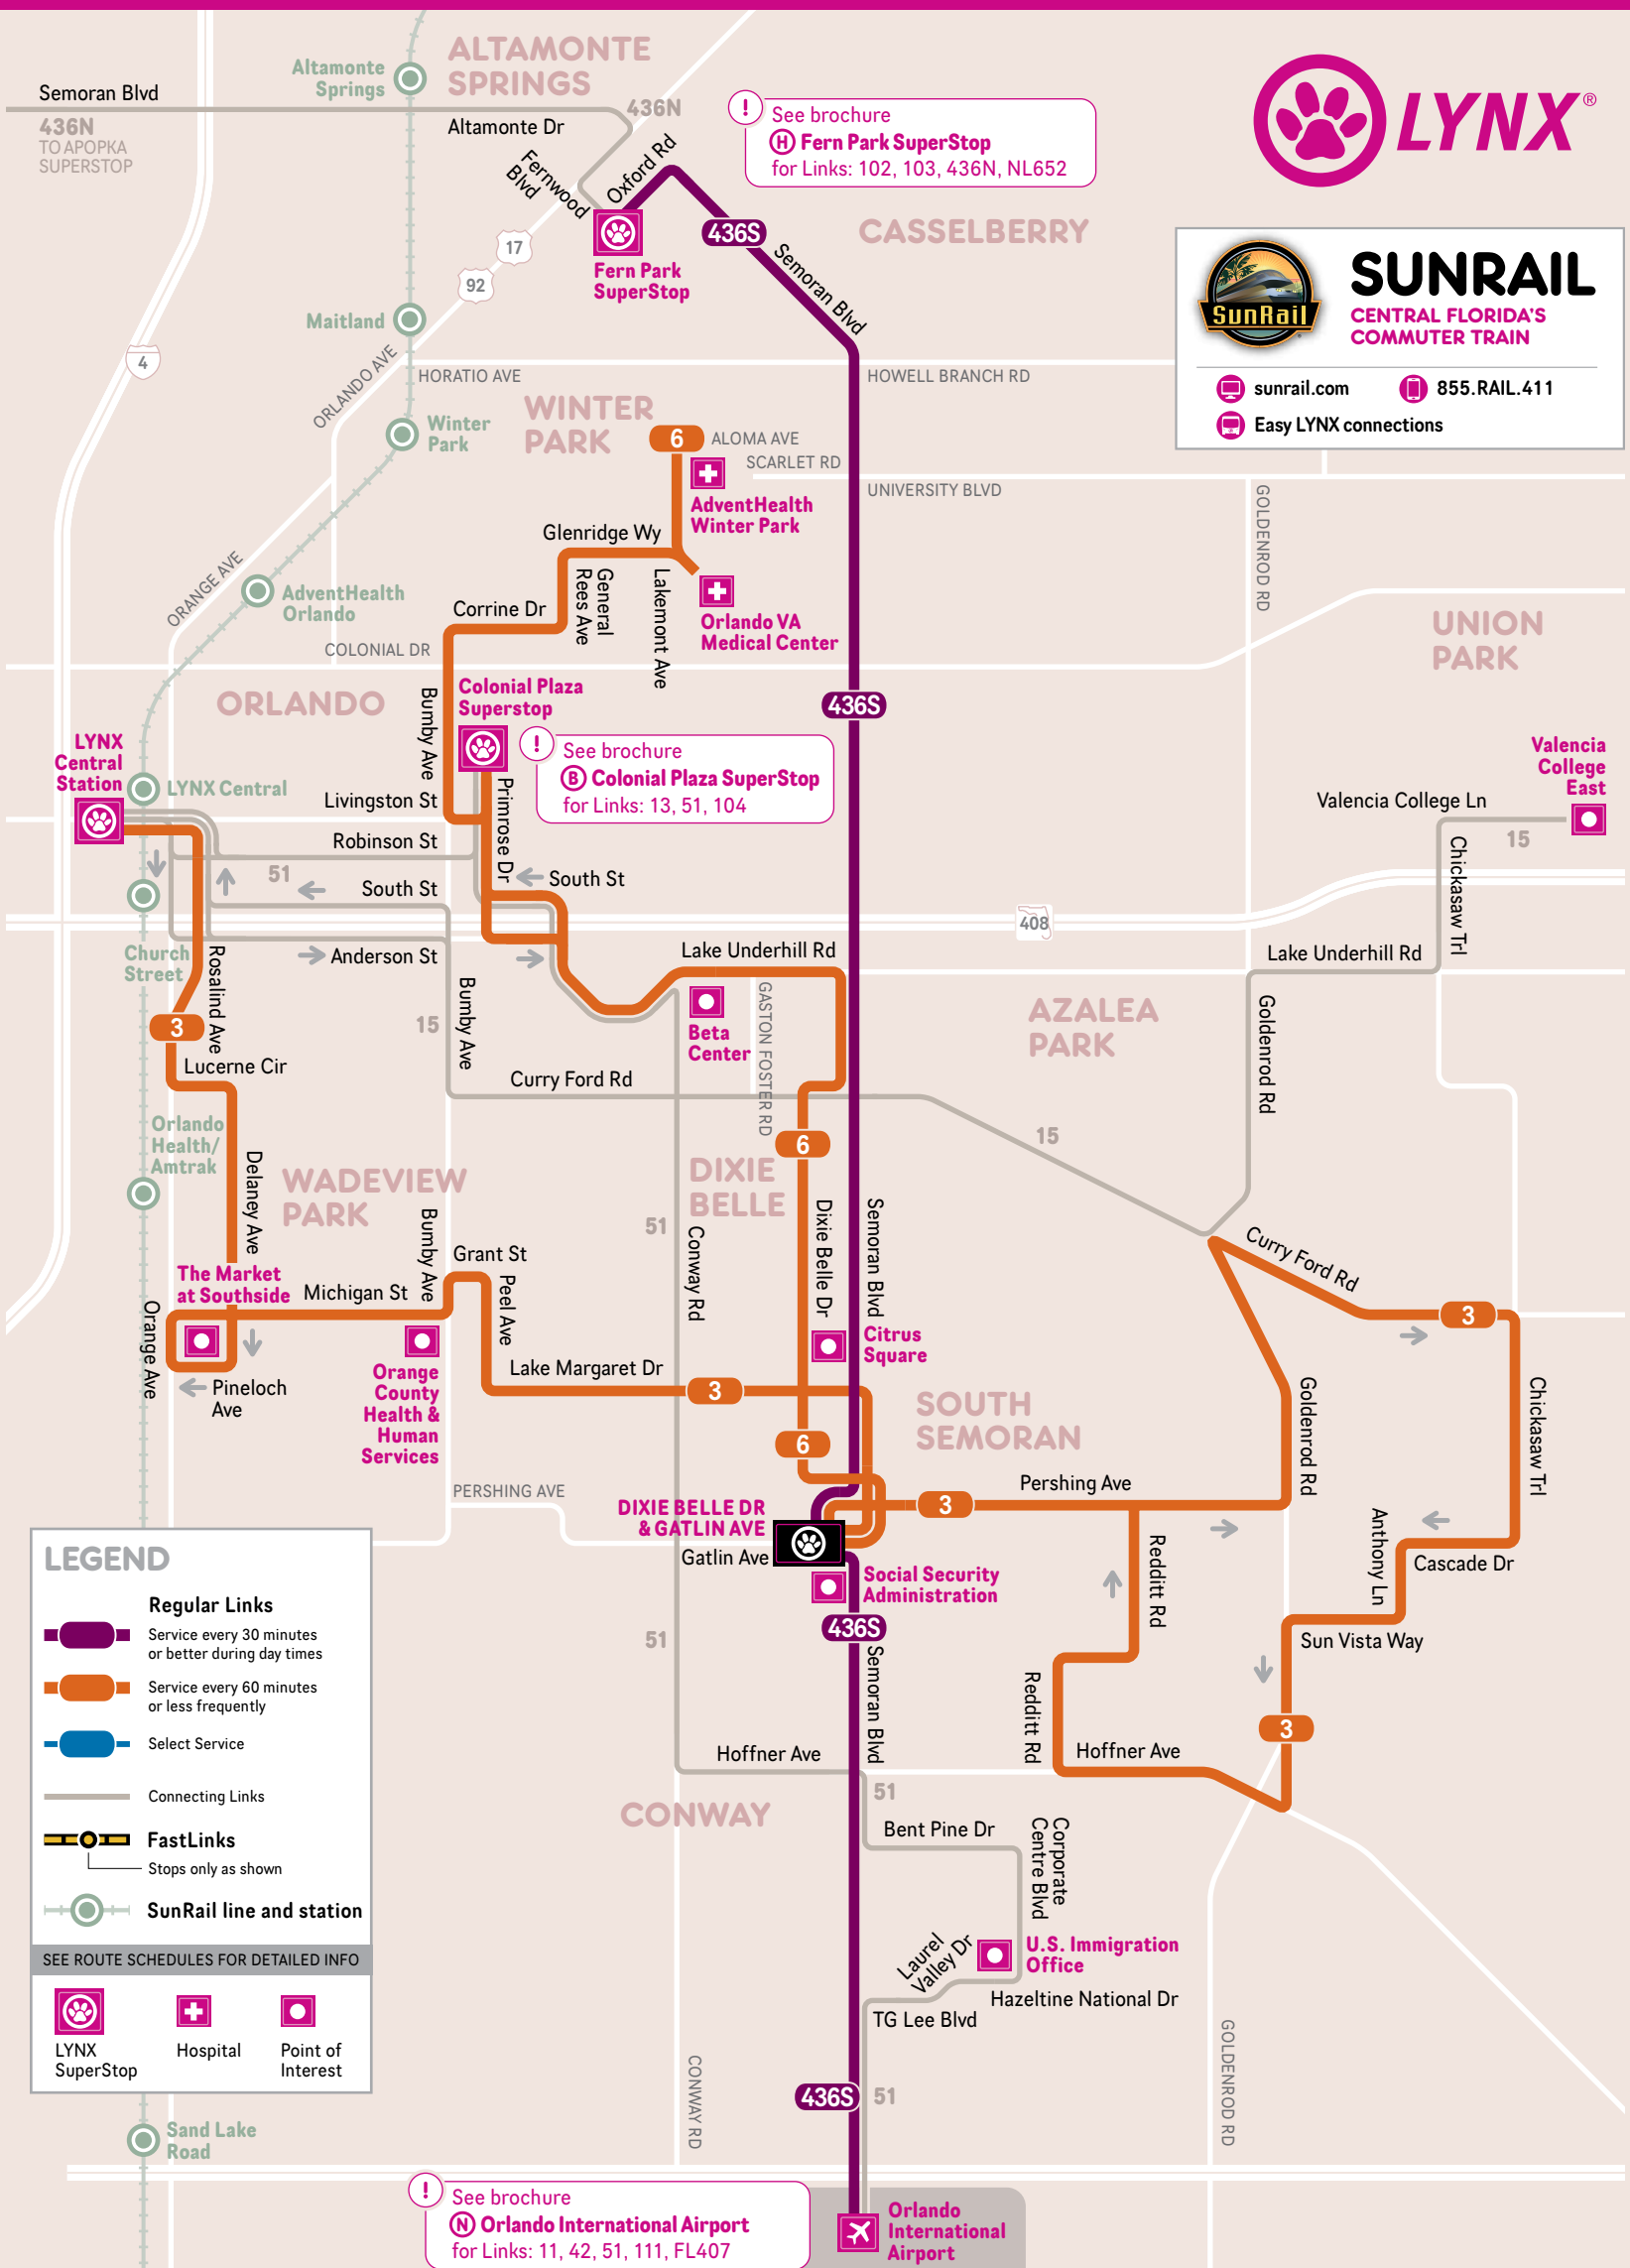

DIXIE BELLE DR & GATLIN AVE

Schematic Map
Not to Scale

SUNRAIL
CENTRAL FLORIDA'S COMMUTER TRAIN

sunrail.com 855.RAIL.411

Easy LYNX connections

LEGEND

- **Regular Links**
  - Service every 30 minutes or better during day times
  - Service every 60 minutes or less frequently
  - Select Service
- Connecting Links
- **FastLinks**
  - Stops only as shown
- **SunRail line and station**

SEE ROUTE SCHEDULES FOR DETAILED INFO

- LYNX SuperStop
- Hospital
- Point of Interest