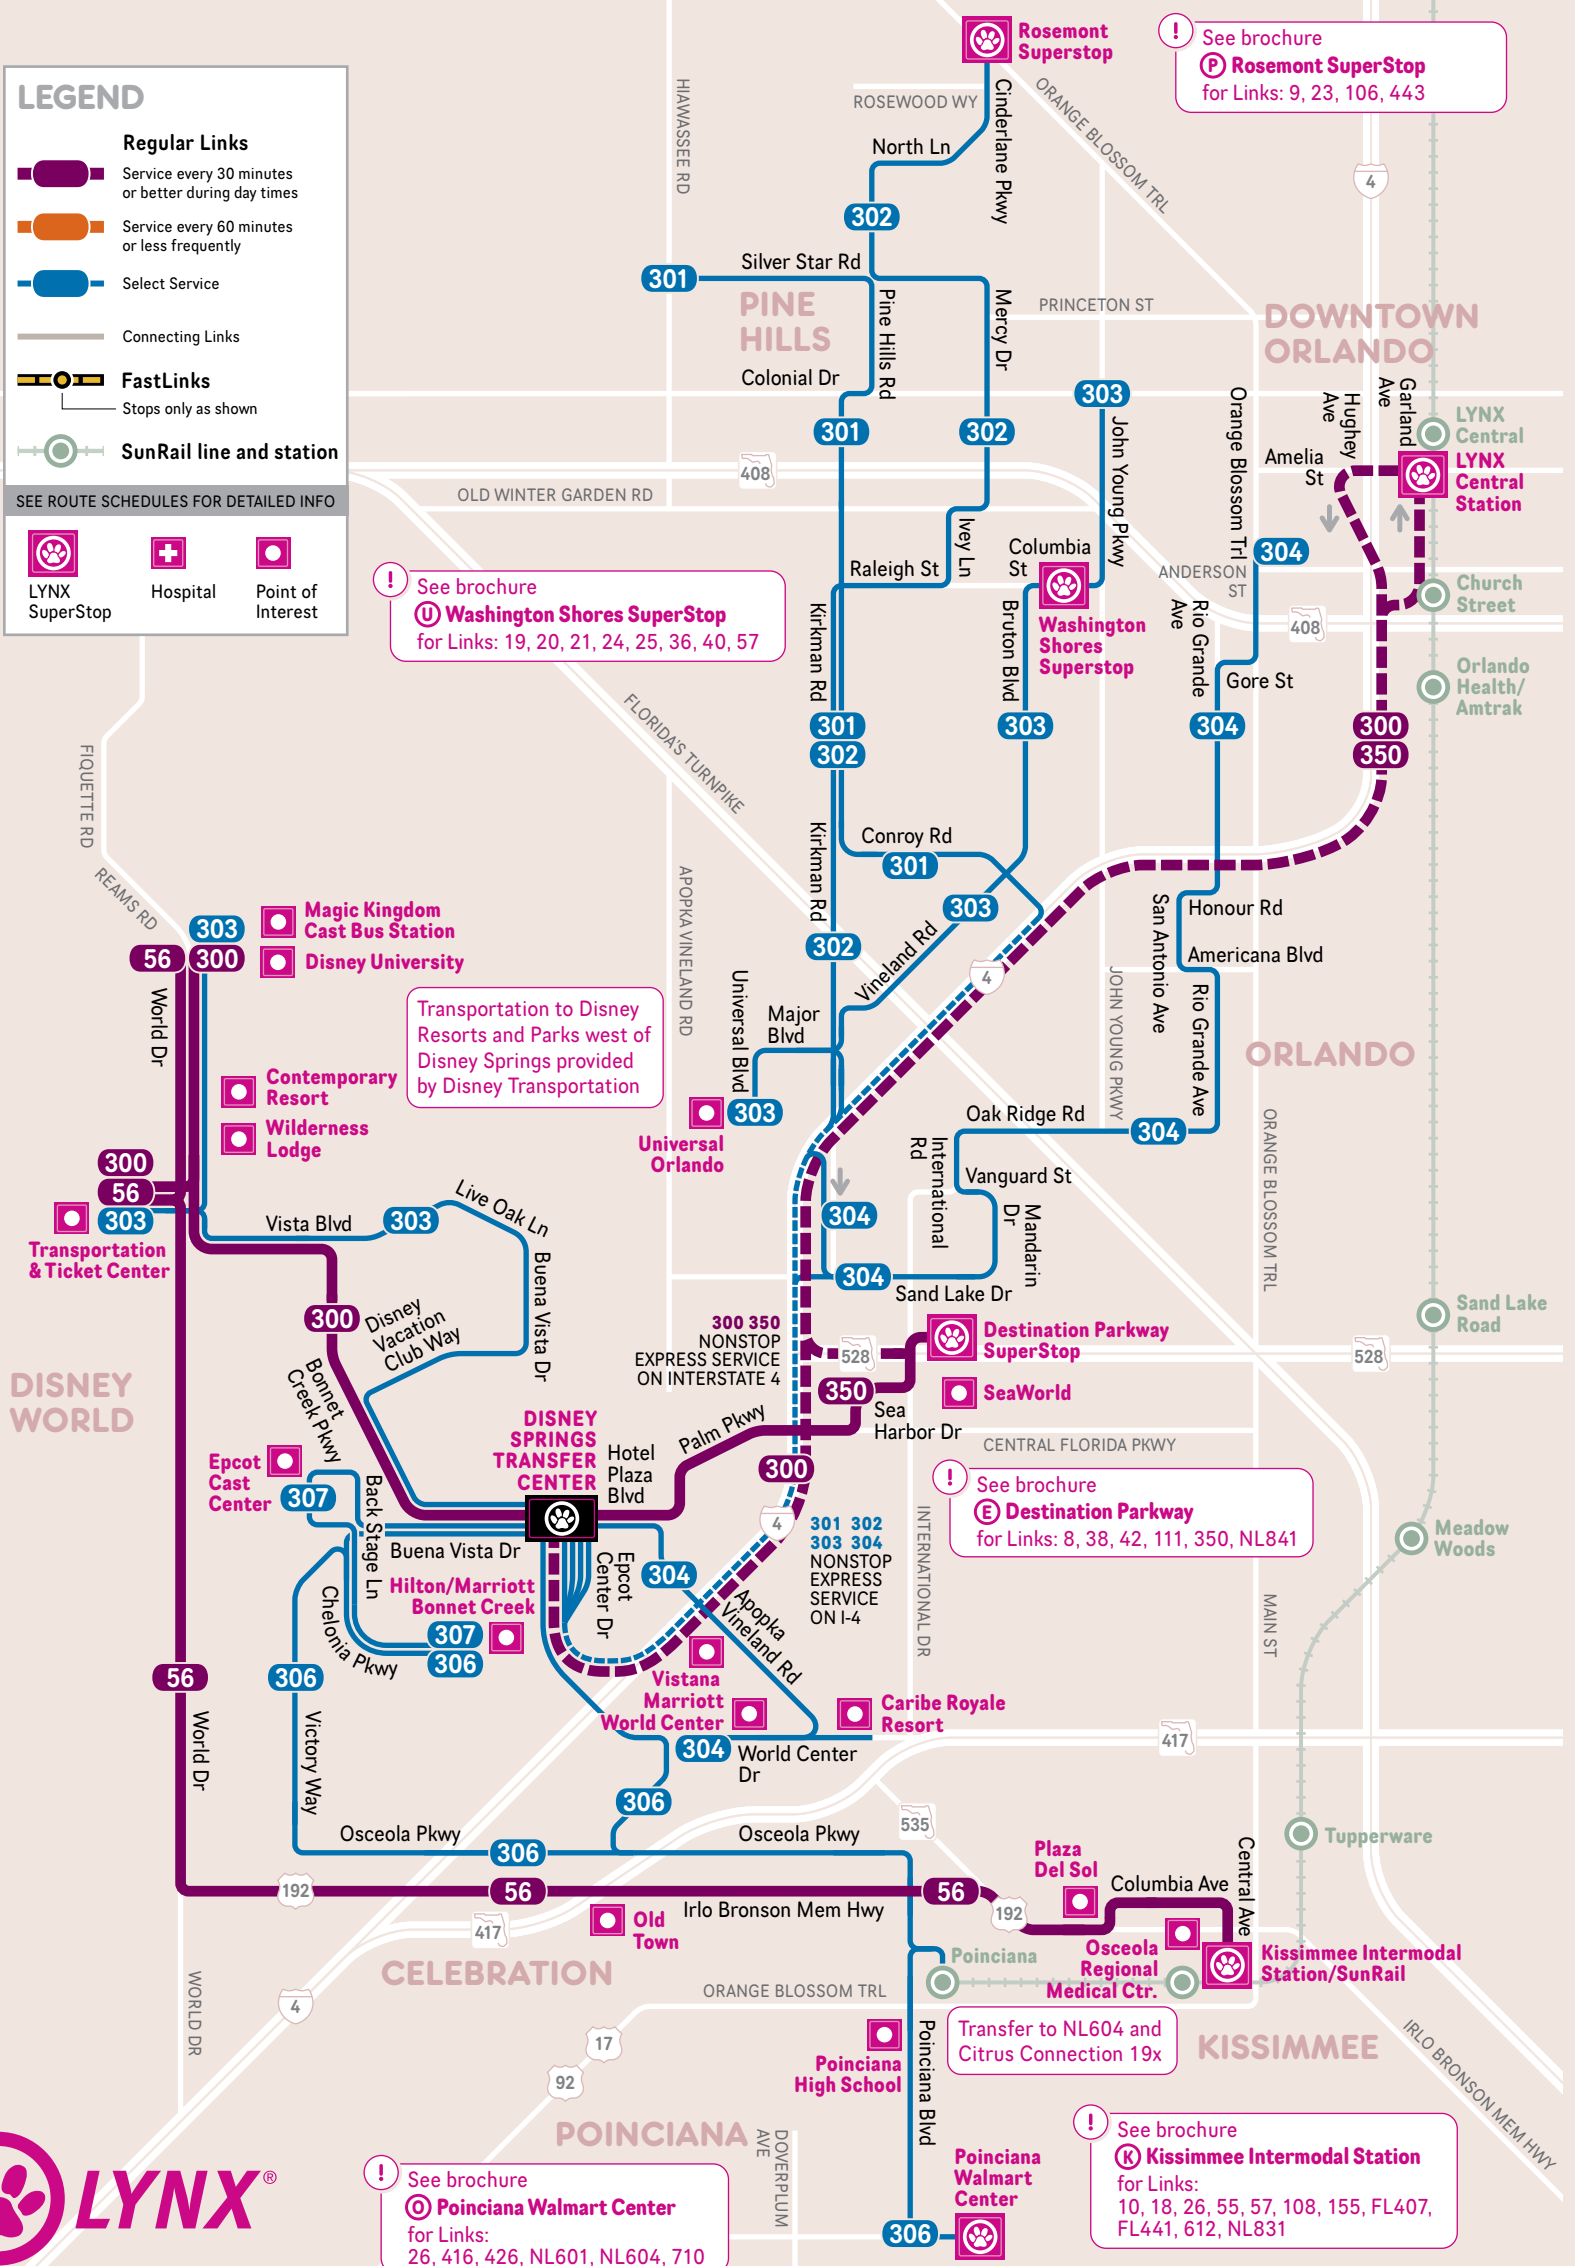

Effective: DECEMBER 2023

Other accessible formats available upon request

DISNEY AREA

Schematic Map
Not to Scale

LEGEND

- Regular Links**
 - Service every 30 minutes or better during day times
 - Service every 60 minutes or less frequently
 - Select Service
- Connecting Links
- FastLinks**
 - Stops only as shown
- SunRail line and station**

SEE ROUTE SCHEDULES FOR DETAILED INFO

- LYNX SuperStop
- Hospital
- Point of Interest

BUS SERVICE FREQUENCY

To plan your trip or view full bus schedule visit golynx.com

EFFECTIVE DECEMBER 2023 - ALL BUS SERVICE FREQUENCIES ARE APPROXIMATE AND SUBJECT TO CHANGE

Times indicate departures from the **BEGINNING** of the route. Diagrams show major points on each Link – buses make additional local stops along the way.

56 EASTBOUND to Kissimmee

MINS AFTER THE HOUR	MON-FRI	SAT	SUN/HOL
FIRST TRIP	6:18 am	6:47 am	6:48 am
DAY	6-7 am 7-8 am 8-9 am 9-10 am 10 am-12 pm 12-1 pm 1-2 pm 2-3 pm 3-4 pm 4-5 pm 5-6 pm	:18, :48	:47 :17, :48 :18, :48 :18, :48 :17, :46 :16, :46 :15, :38 :15, :38 :13, :44 :10, :40 :13, :44 :16, :50 :16, :51 :17, :48
NIGHT	6-7 pm 7-8 pm 8-10 pm 10-11 pm	:20, :51 :23, :53 :21, :51 :20, :50	:18, :48 :19, :49 :18, :48 :19, :50 :20, :50 :21, :51 :20, :50 :24, :43
LAST TRIP	11:10 pm	11:10 pm	11:13 pm

4:14 am-6:34 am (Mon-Fri) trips operate between Plaza del Sol and Kissimmee only

56 WESTBOUND to Walt Disney World

MINS AFTER THE HOUR	MON-FRI	SAT	SUN/HOL
FIRST TRIP	5:30 am	5:30 am	5:30 am
DAY	6 am-4 pm	:00, :30	:00, :30
EVE	4-5 pm	:00, :35	
NIGHT	5-7 pm	:05, :35	
LAST TRIP	7-11 pm	:00, :30	
LAST TRIP	11:00 pm	11:00 pm	11:00 pm