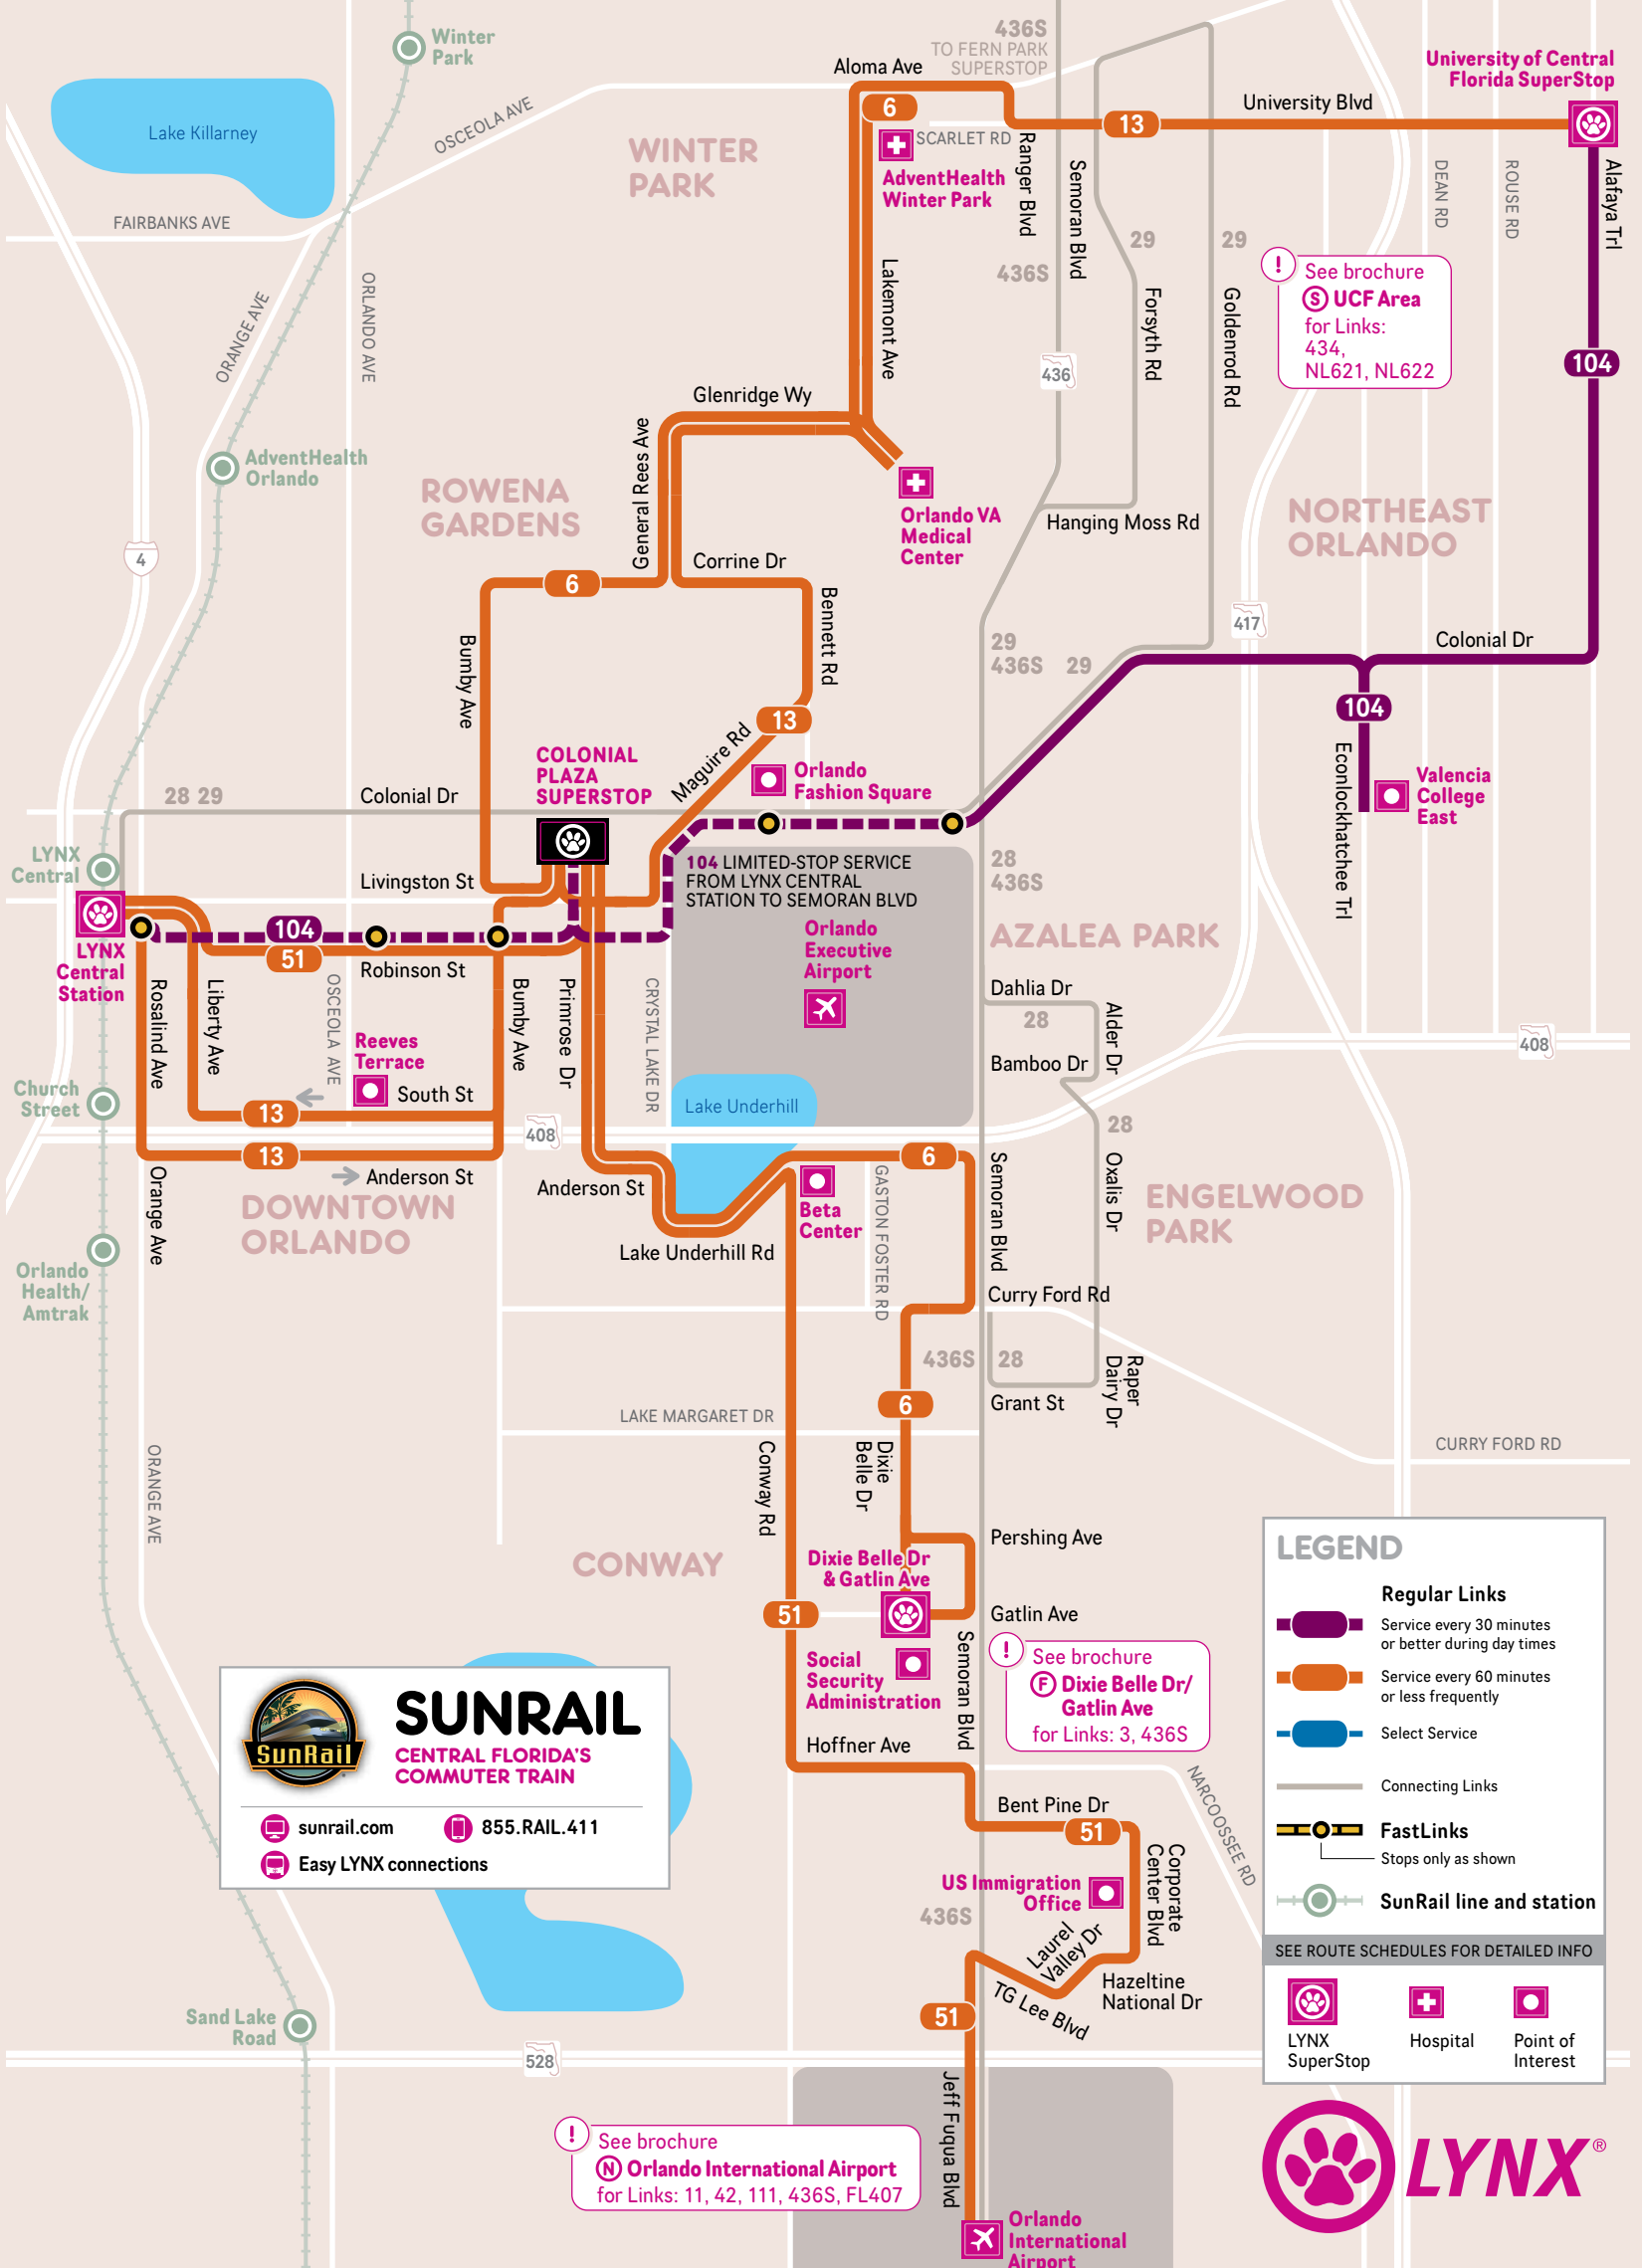

COLONIAL PLAZA SUPERSTOP

Schematic Map
Not to Scale

SUNRAIL
CENTRAL FLORIDA'S COMMUTER TRAIN

sunrail.com 855.RAIL.411
Easy LYNX connections

See brochure for Links: 11, 42, 111, 436S, FL407