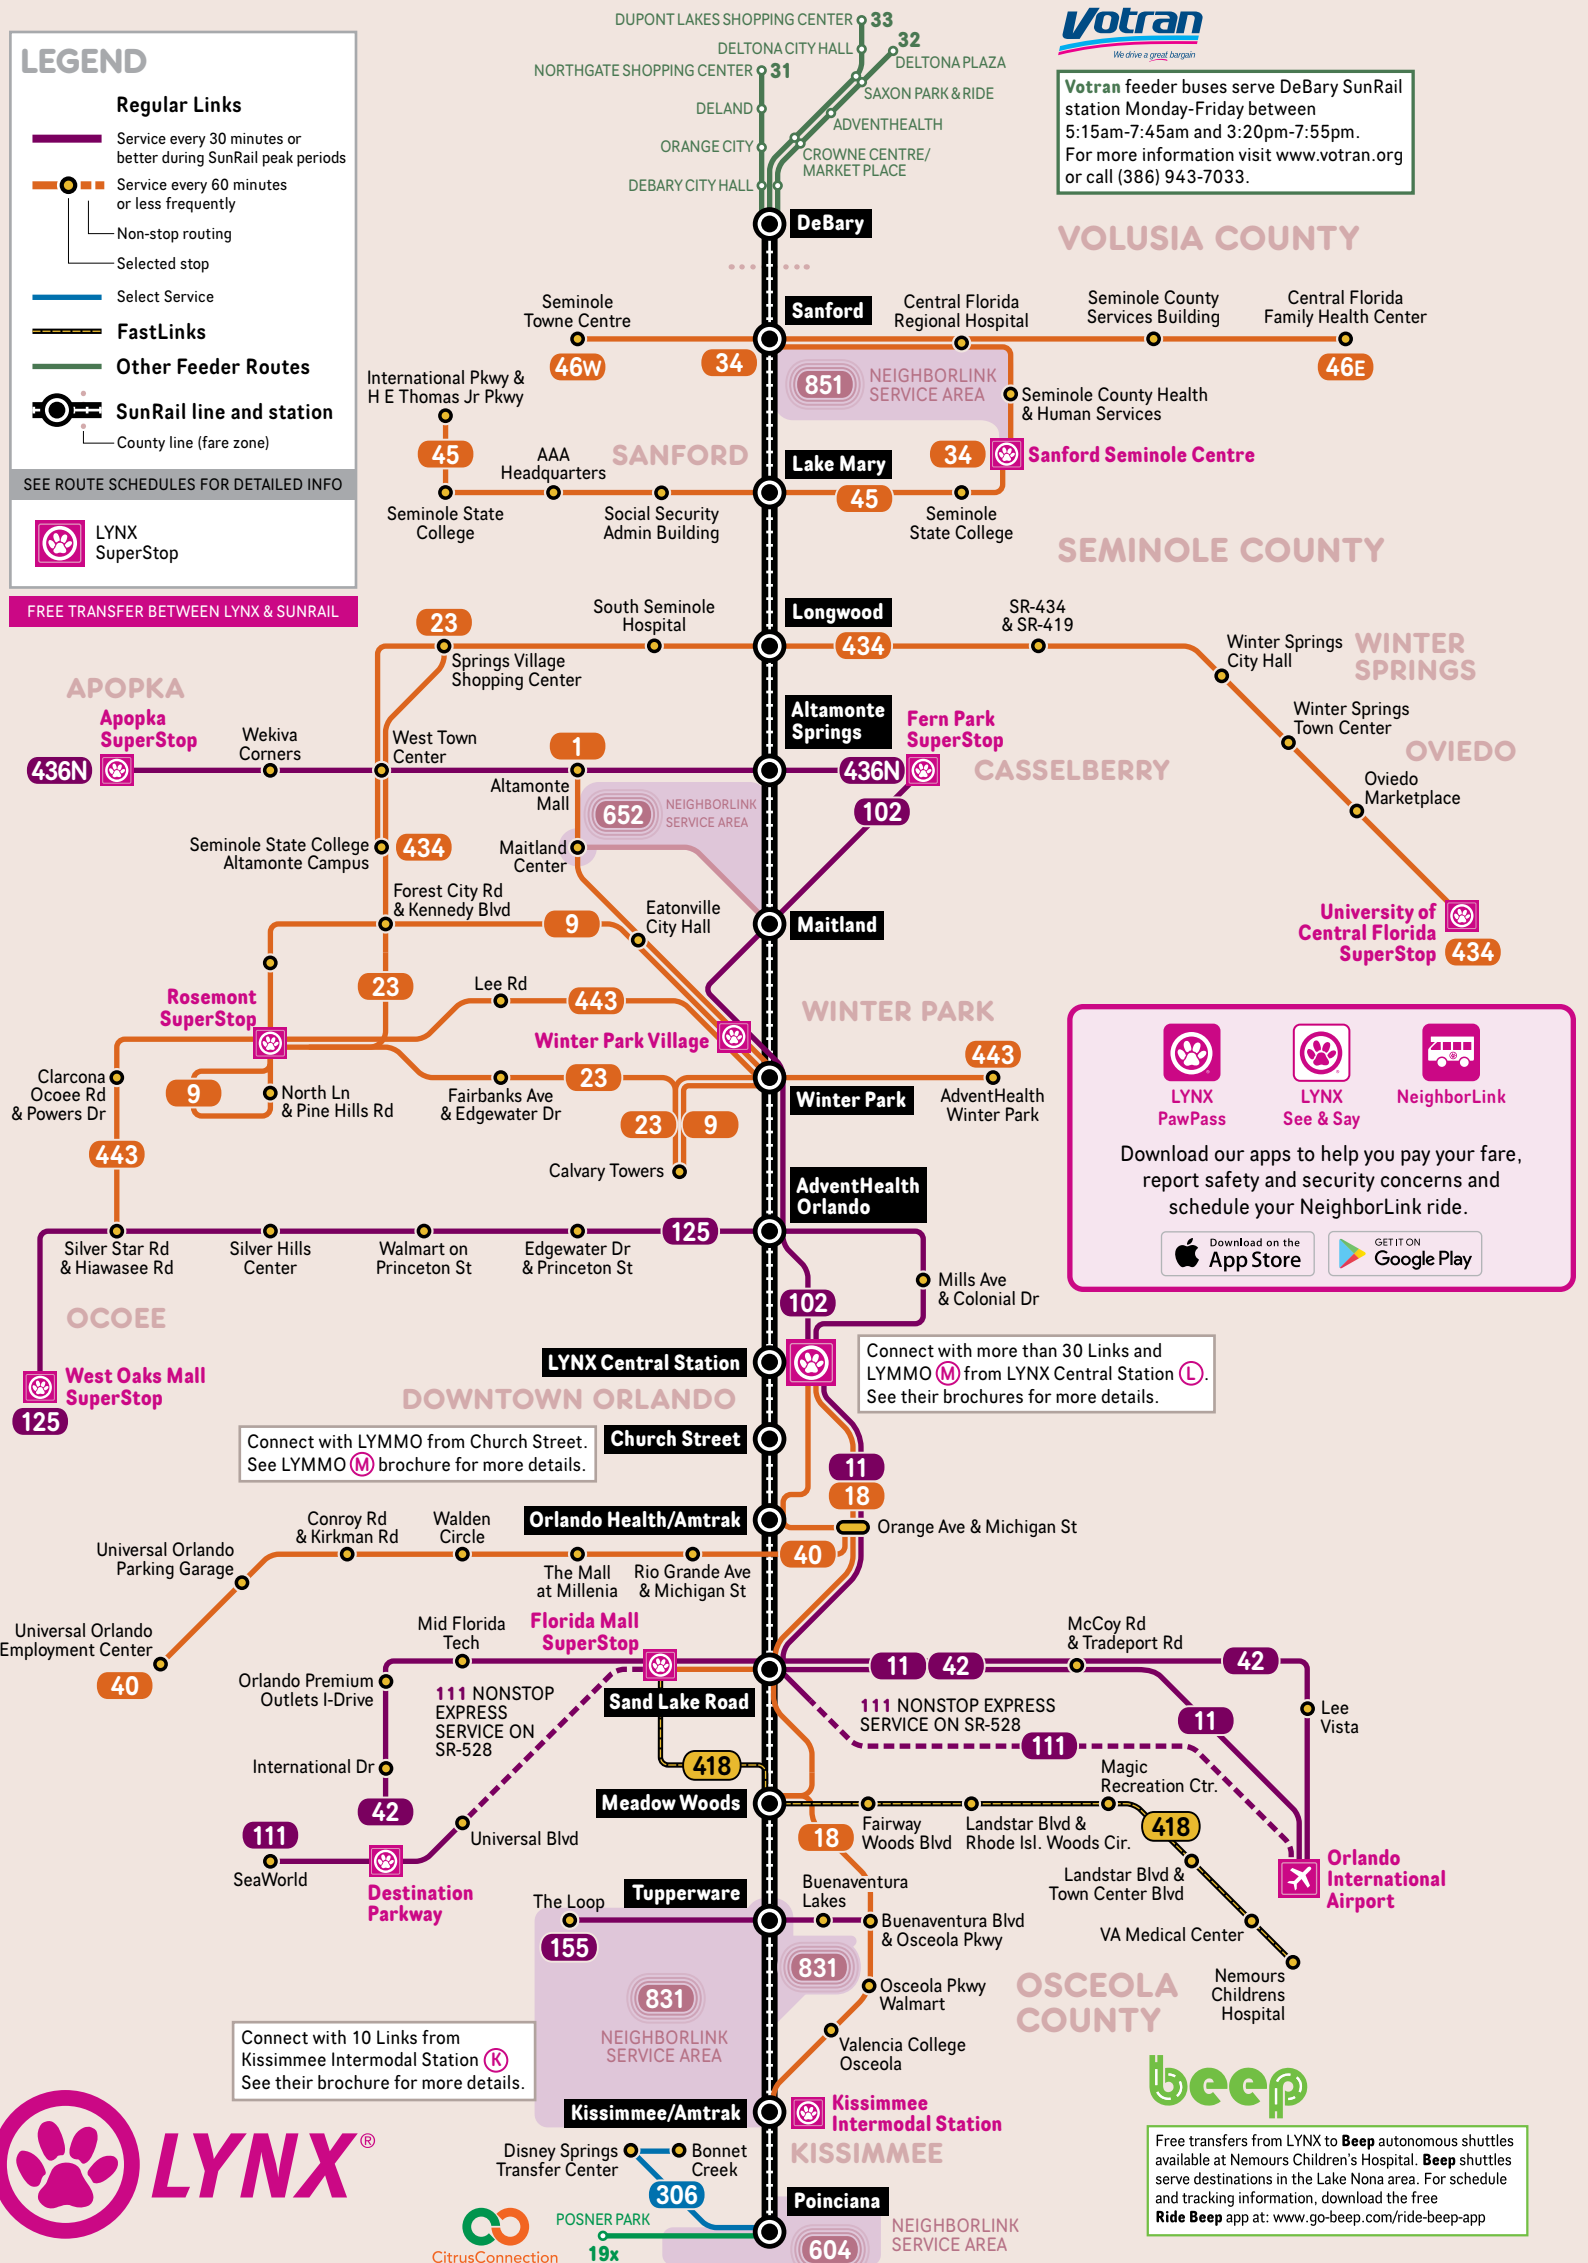

SUNRAIL CONNECTIONS

Schematic Map
Not to Scale

Votran
We drive a great bargain

Votran feeder buses serve DeBary SunRail station Monday-Friday between 5:15am-7:45am and 3:20pm-7:55pm. For more information visit www.votran.org or call (386) 943-7033.

Download our apps to help you pay your fare, report safety and security concerns and schedule your NeighborLink ride.

Download on the **App Store** | GET IT ON **Google Play**

Connect with more than 30 Links and LYMMO (M) from LYNX Central Station (L). See their brochures for more details.

Connect with LYMMO from Church Street. See LYMMO (M) brochure for more details.

Connect with 10 Links from Kissimmee Intermodal Station (K). See their brochure for more details.

Free transfers from LYNX to **Beep** autonomous shuttles available at Nemours Children's Hospital. **Beep** shuttles serve destinations in the Lake Nona area. For schedule and tracking information, download the free **Ride Beep** app at: www.go-beep.com/ride-beep-app