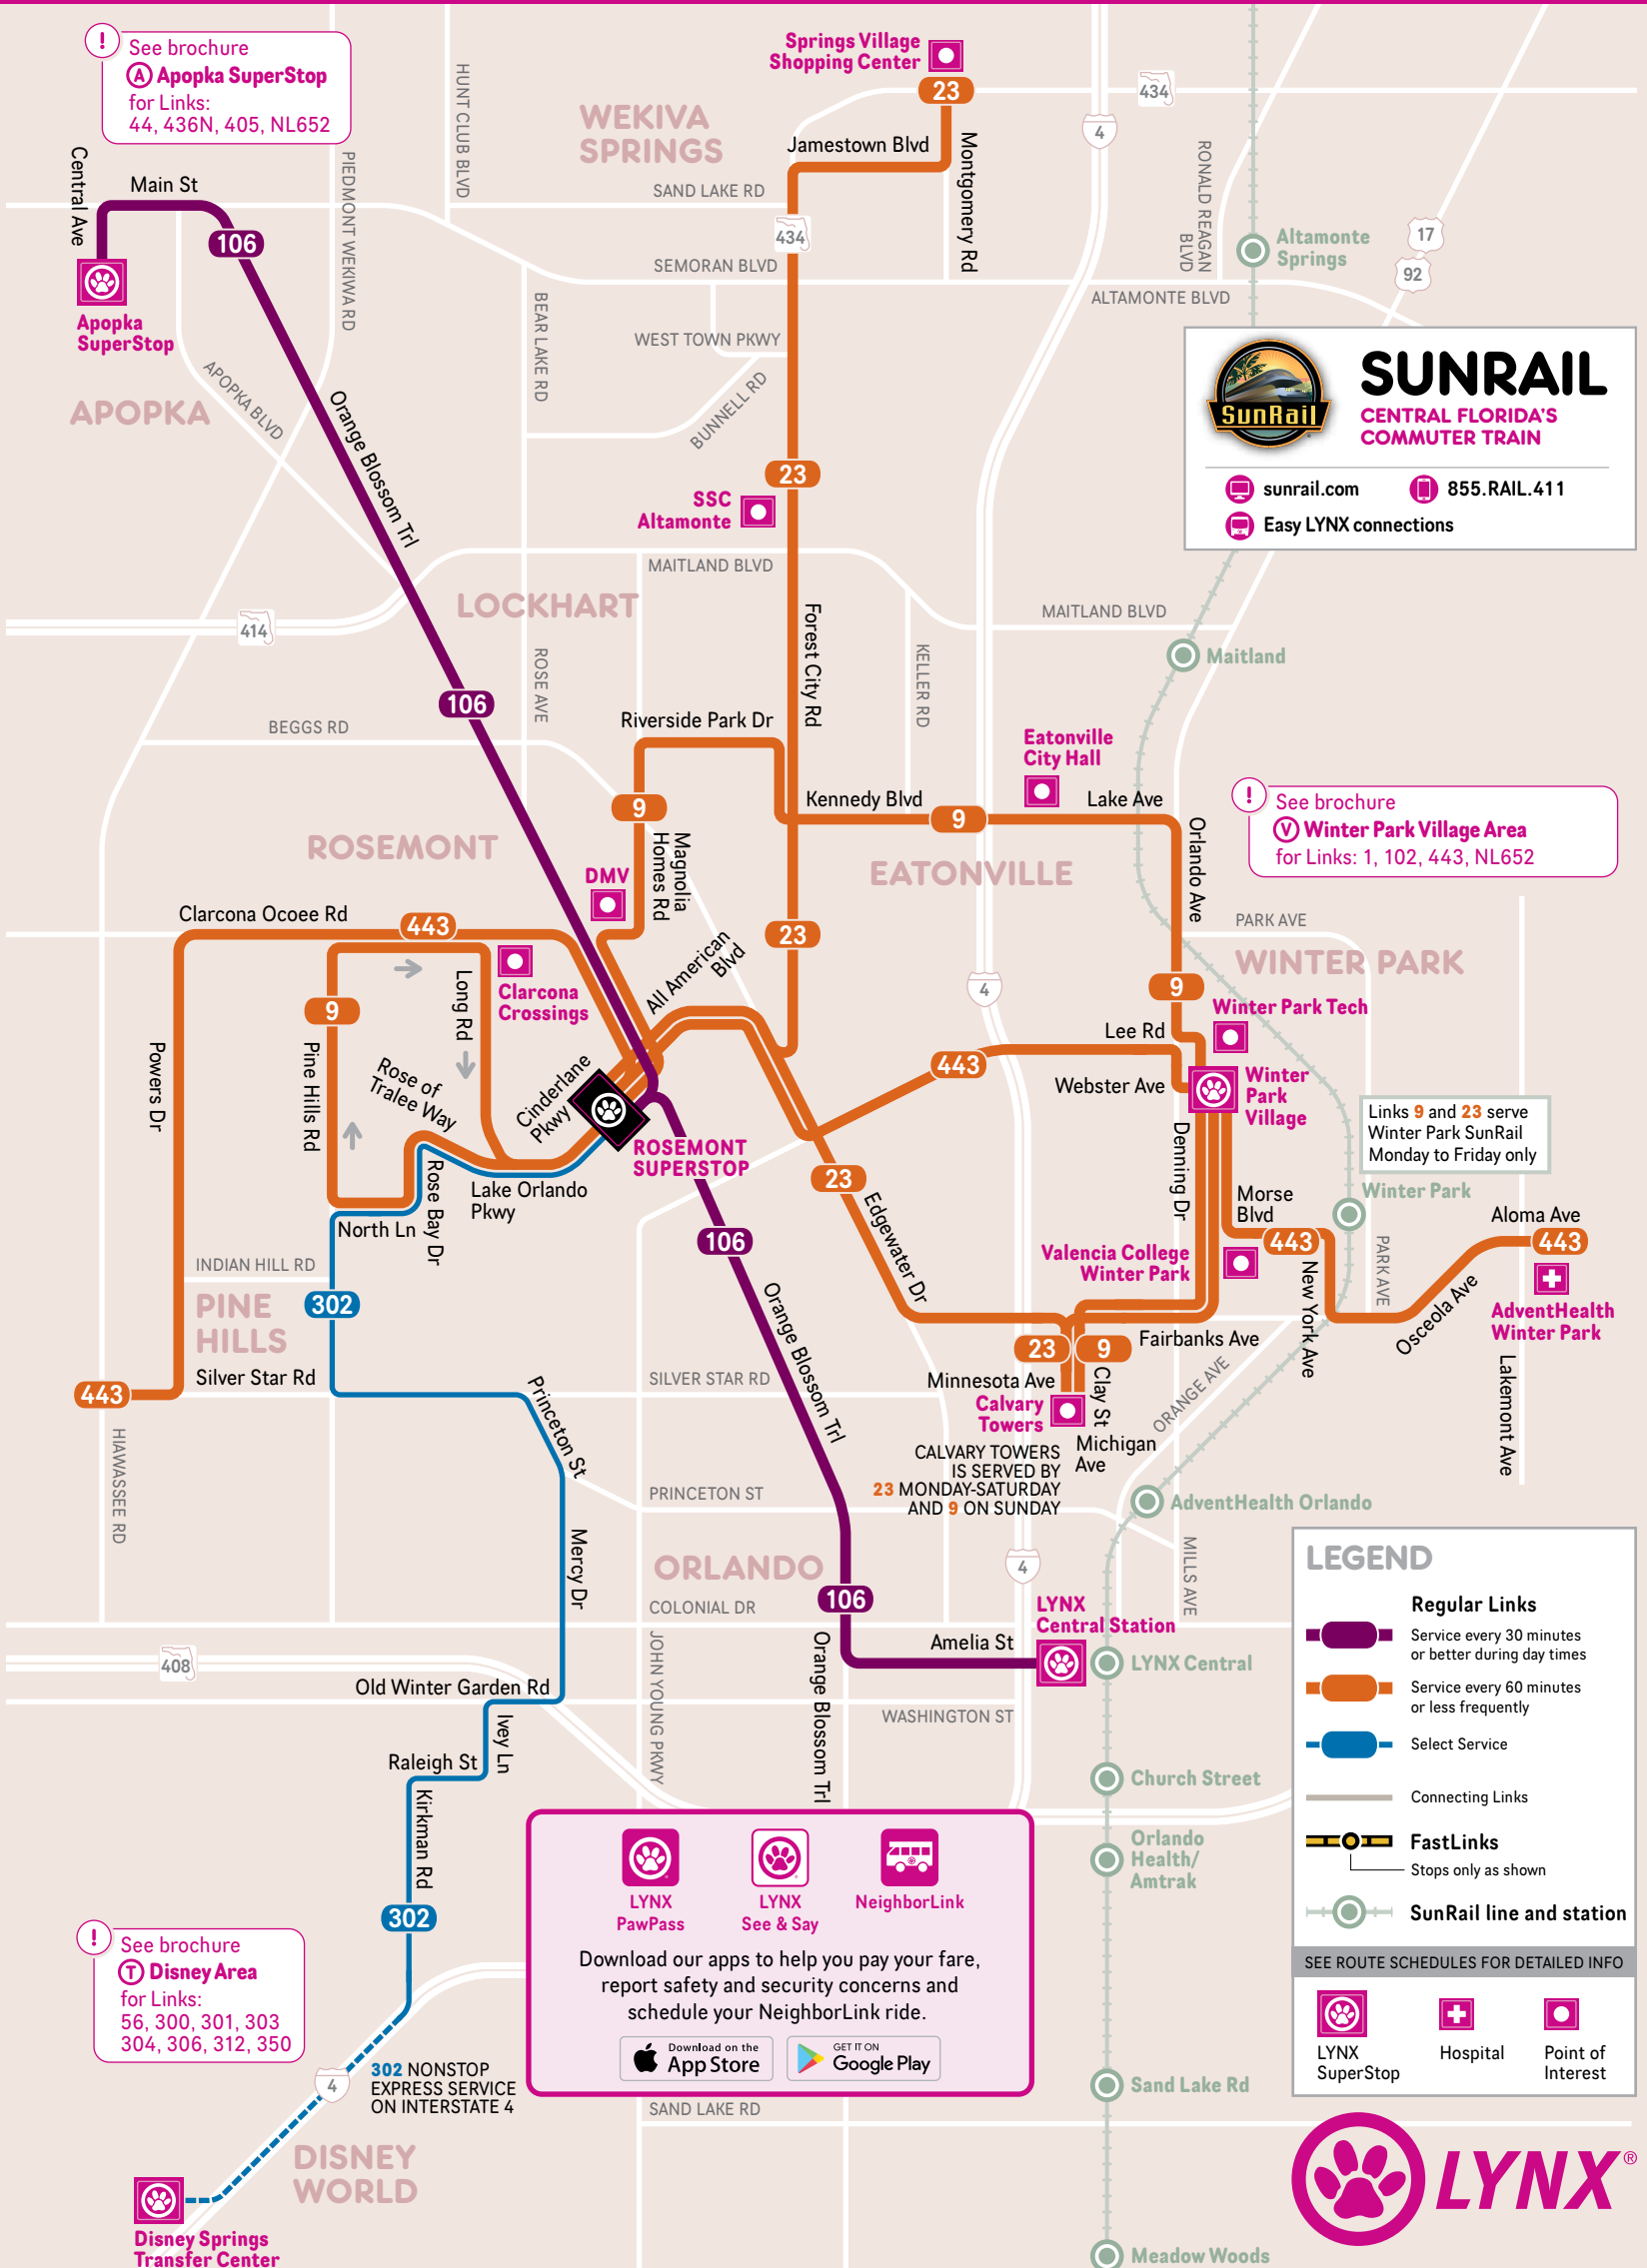

ROSEMONT SUPERSTOP

Schematic Map
Not to Scale