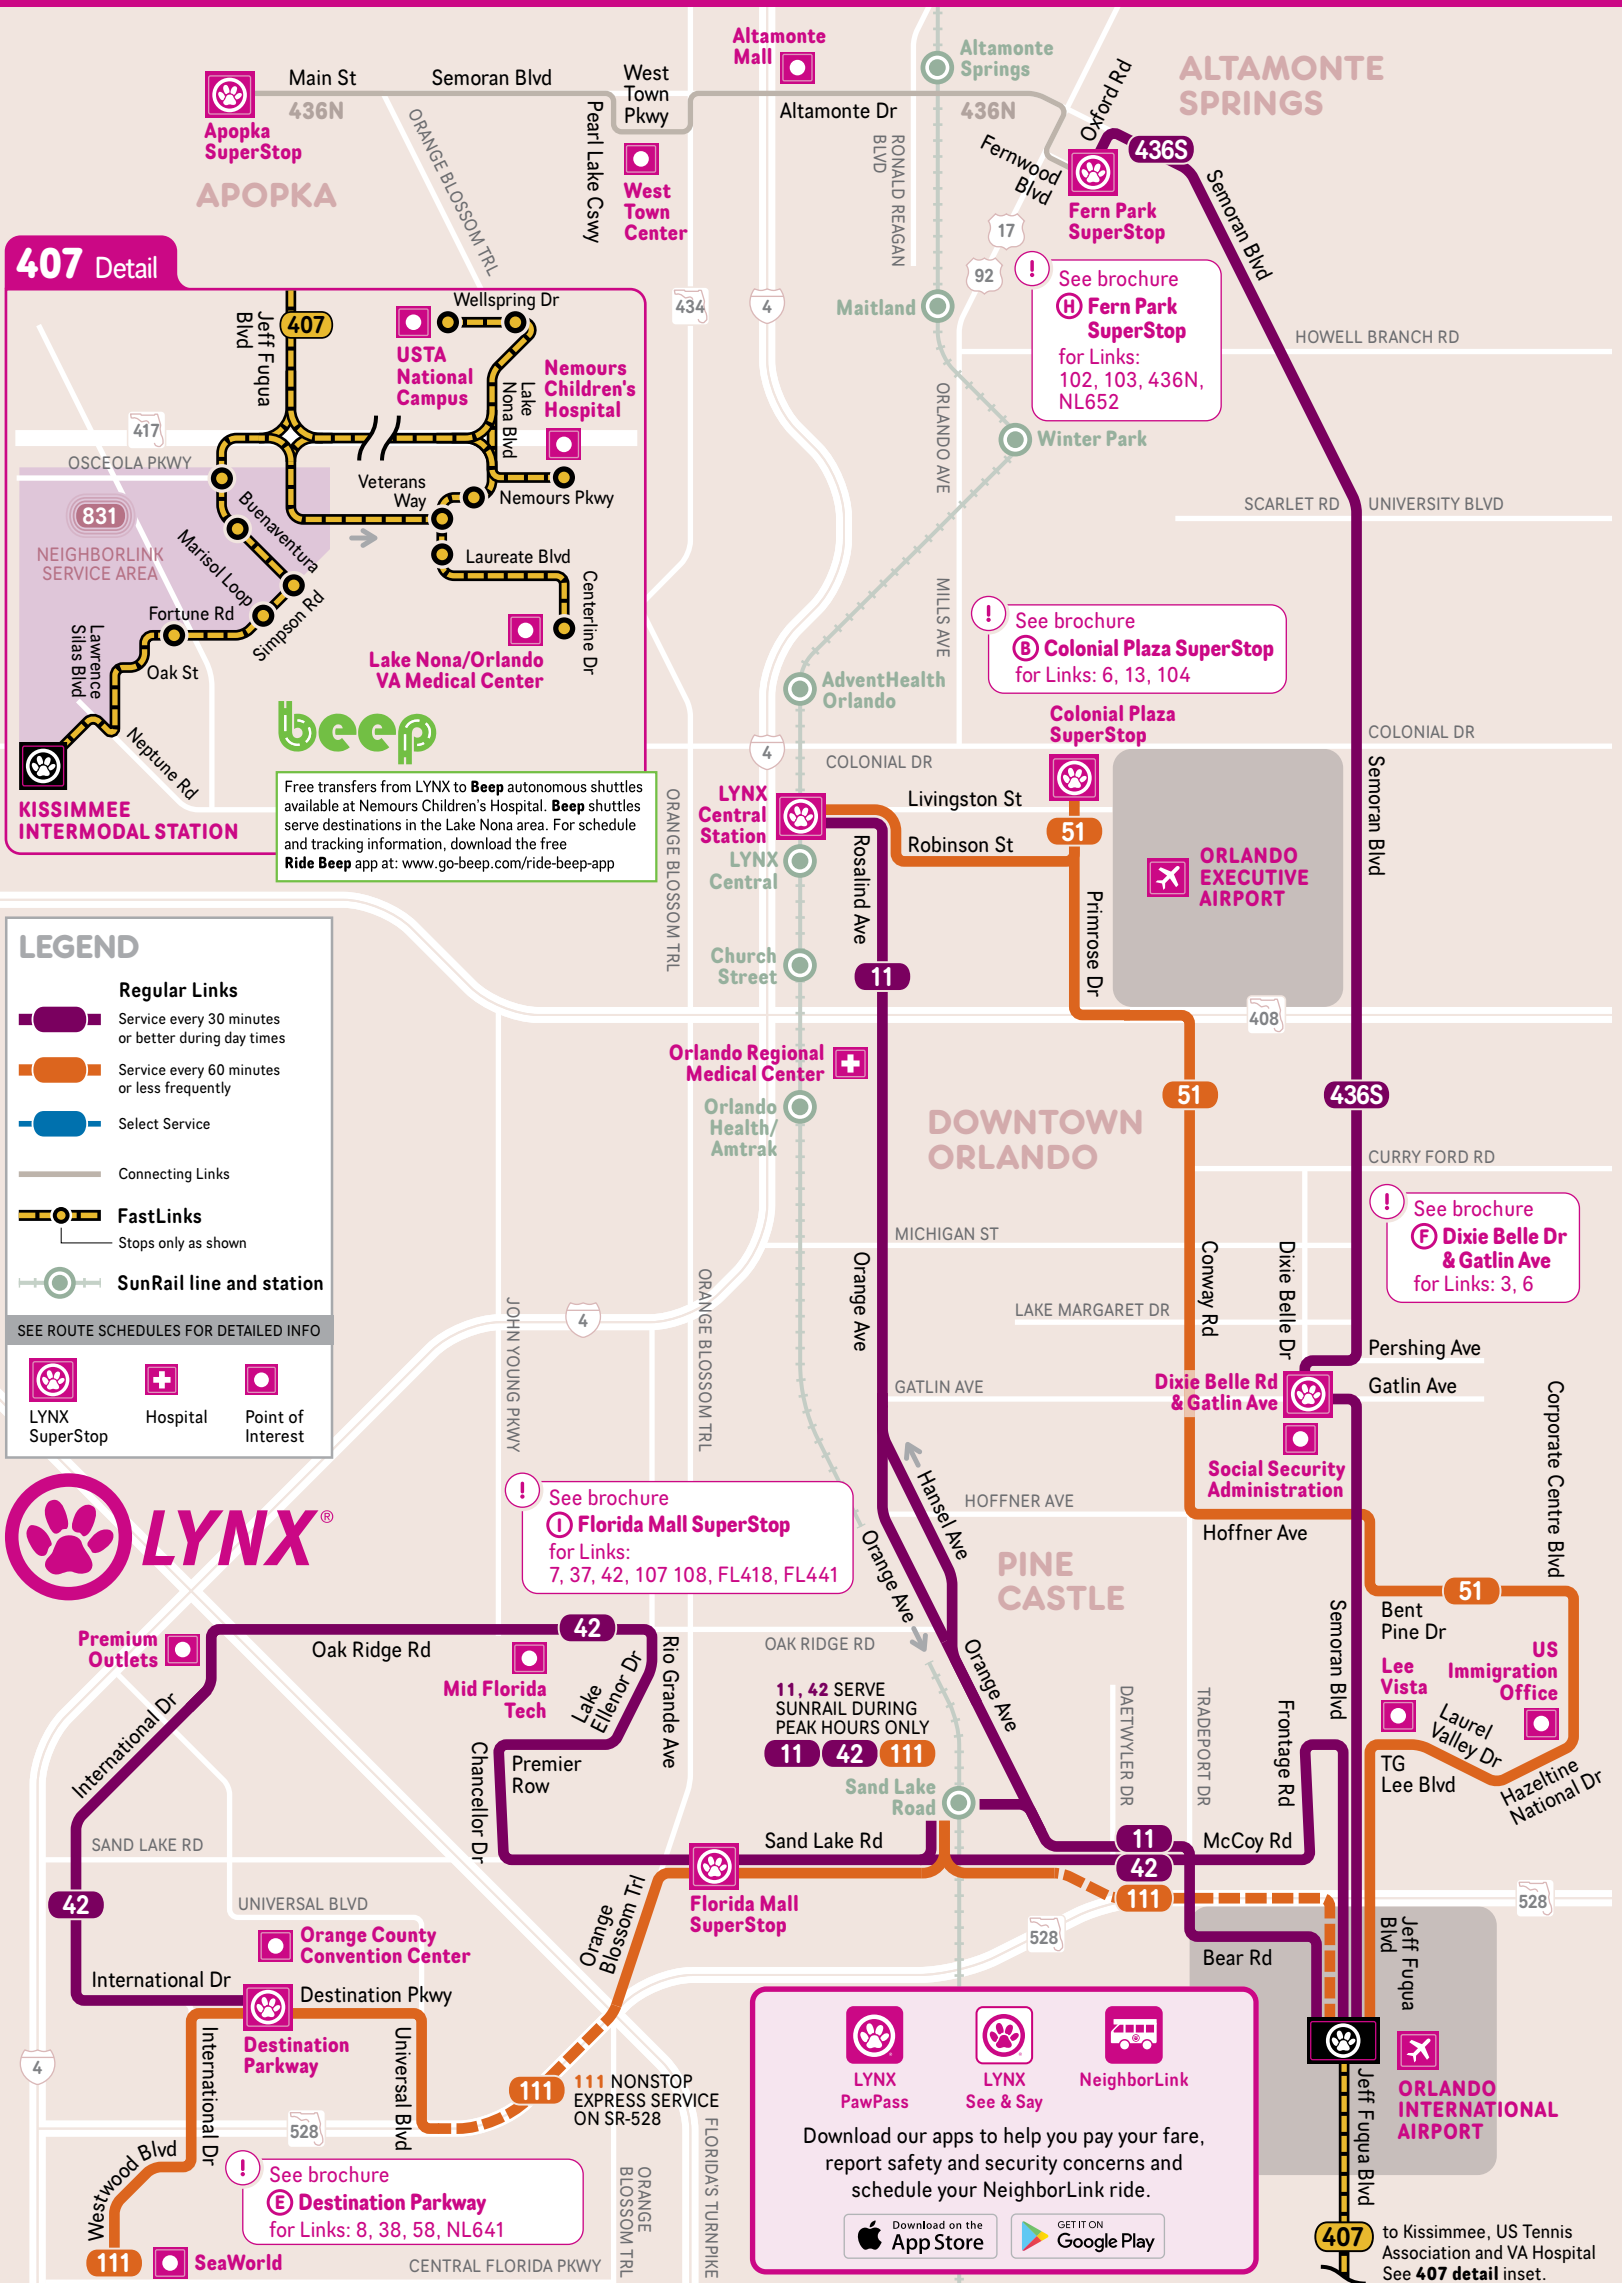

ORLANDO INT'L AIRPORT

Schematic Map
Not to Scale