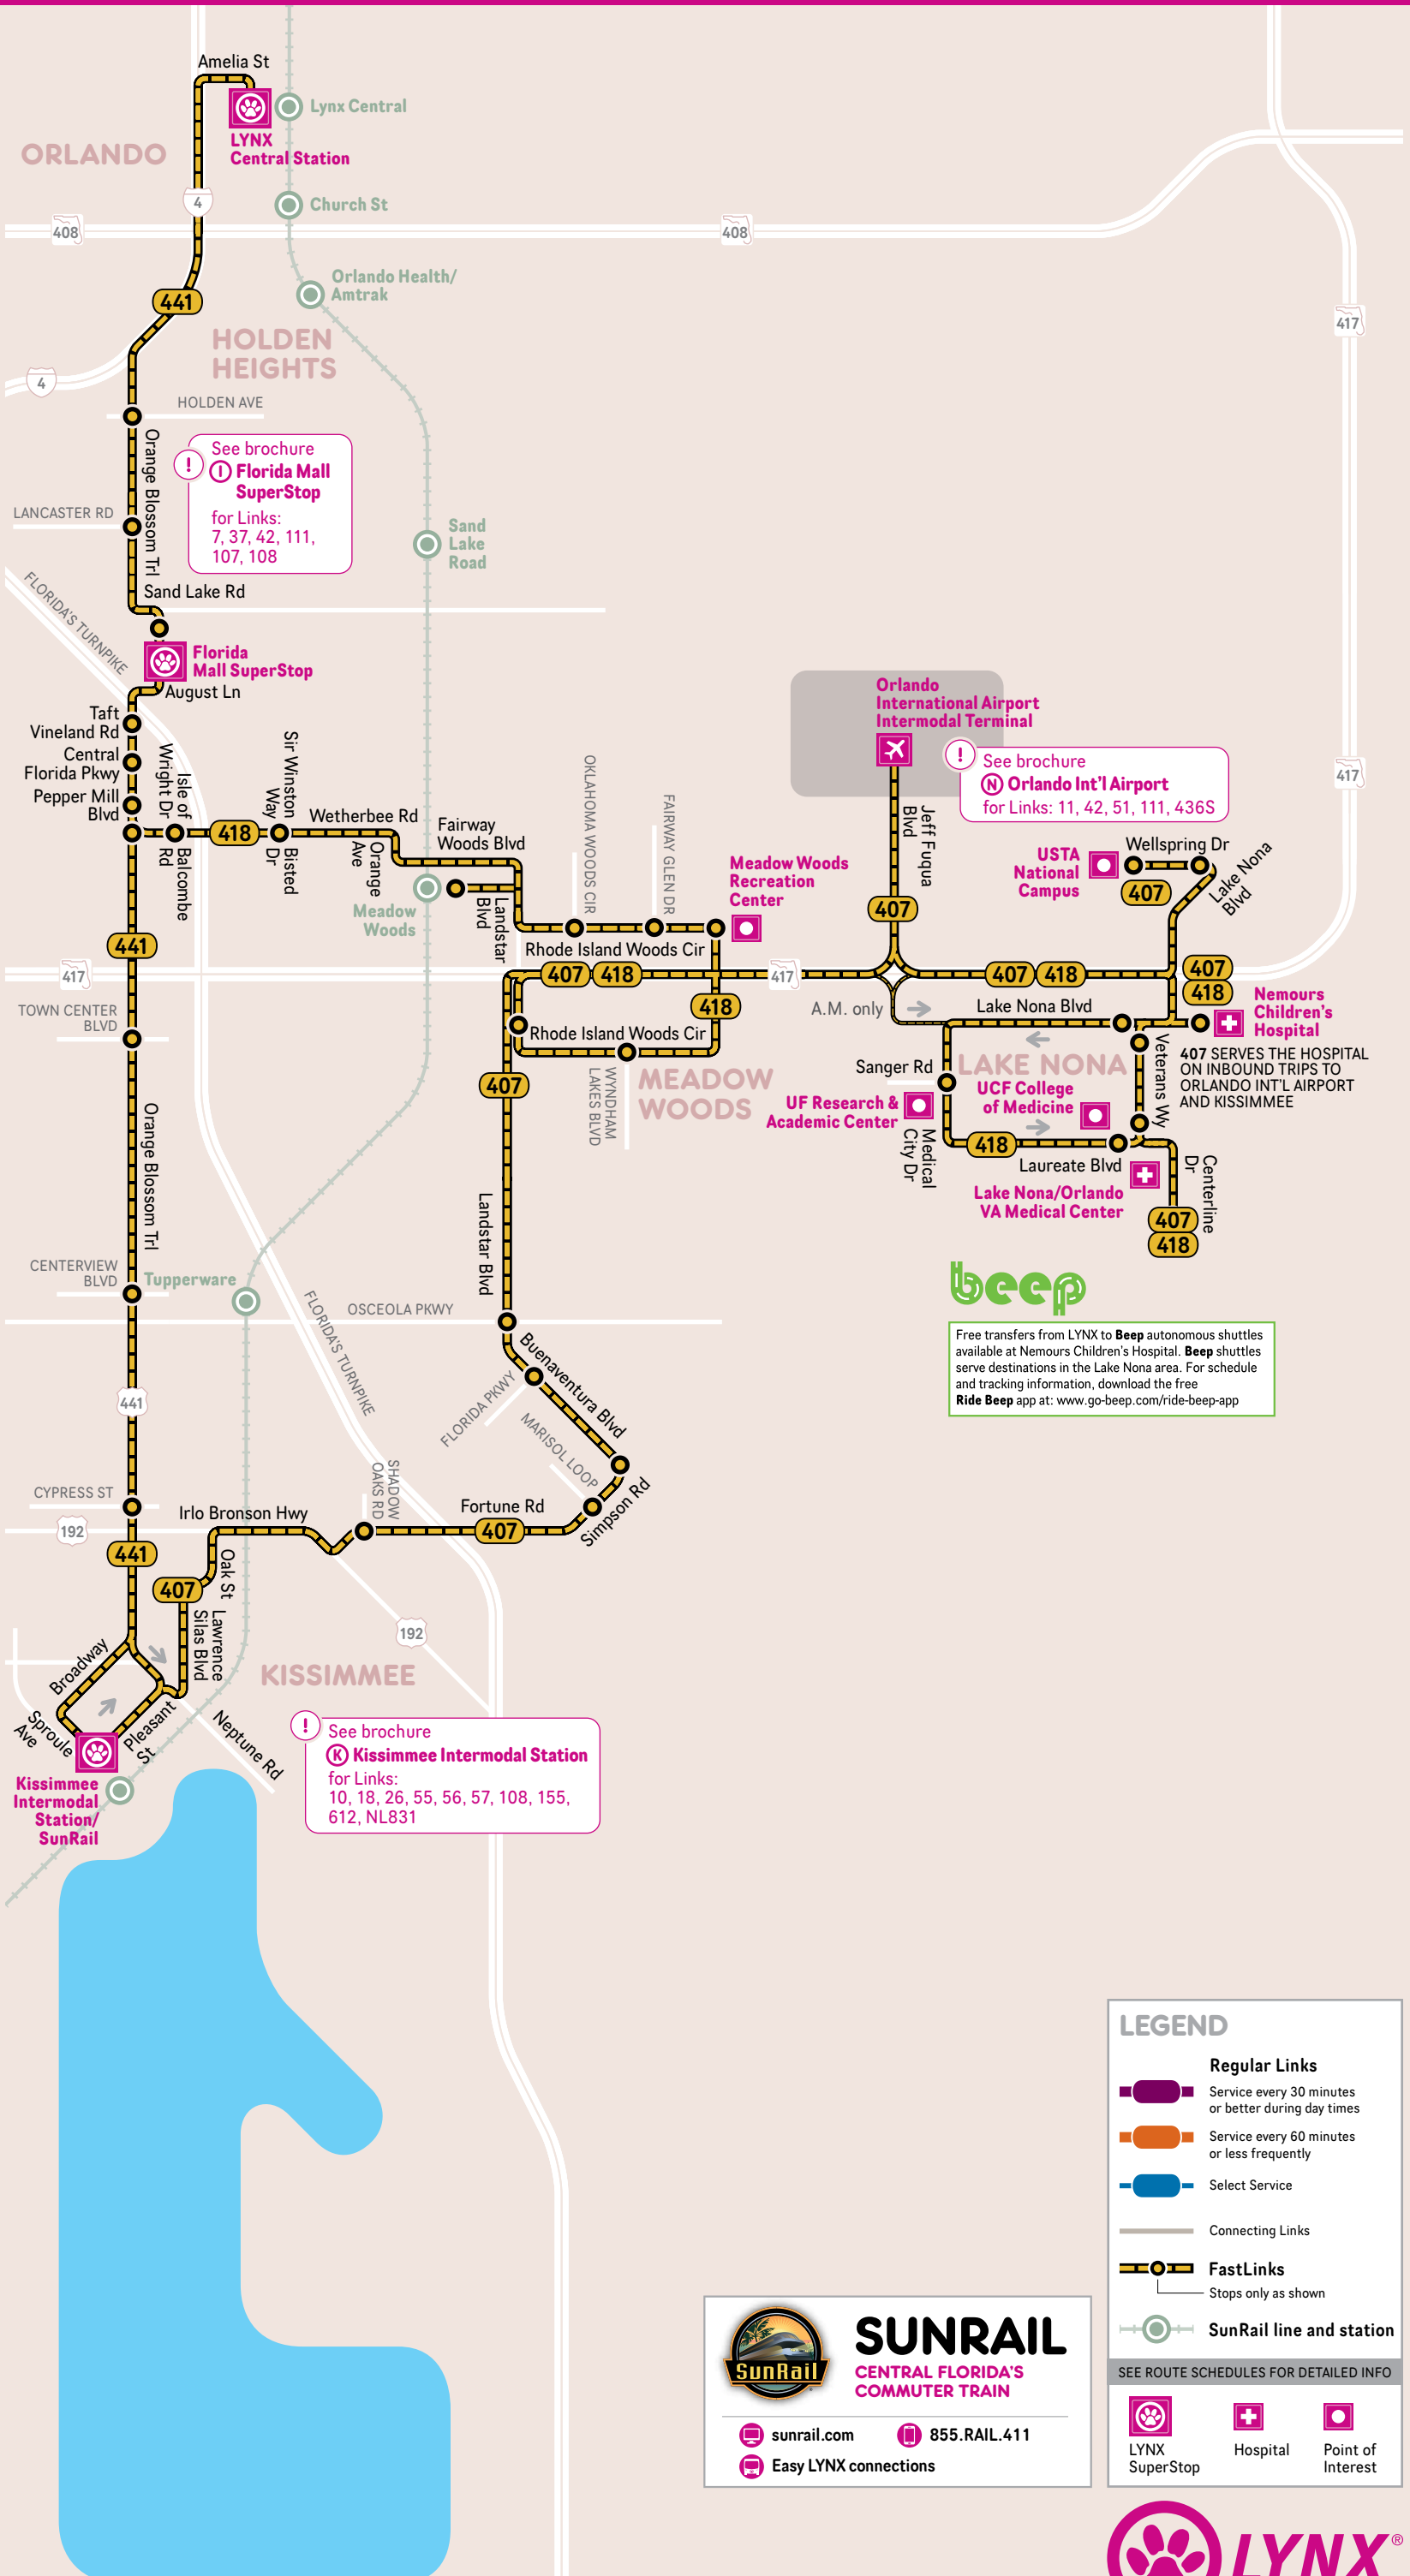

WELCOME ABOARD!

LYNX operates 80 Links to great places throughout Central Florida. If you don't see your destination here, **CONTACT US** and we can connect you to the right Link for your trip.

Riding LYNX is also easy on your wallet. You can pay for your trip as you board the bus:

ONE RIDE	ALL-DAY	
$2.00	$4.50	LYMMO is currently Fare Free.
Regular	Regular	Please see individual Link schedules for more information.
$1.00	$2.25	EXACT FARE REQUIRED. No change given.
with LYNX discount fare ID	with LYNX discount fare ID	

Ready to roll? Look inside for more info...

LYNX is the public transit provider for Orange, Osceola and Seminole counties. Additional connectivity with Lake and Polk counties.

CONTACT US for information on fares, bus stops, schedules and trip planning:

407-841-5969 phone
golynx.com web

THANK YOU FOR RIDING LYNX!

BROCHURE

FastLink
407, 418, 441

DIRECT SERVICE TO:

Downtown Orlando	Medical City
Florida Mall	Orlando Int'l Airport
Kissimmee	
Meadow Woods	
SunRail Station	

Effective:
APRIL 2023

Other accessible formats available upon request

FASTLINK SERVICES

Schematic Map
Not to Scale

beep
Free transfers from LYNX to **beep** autonomous shuttles available at Nemours Children's Hospital. **beep** shuttles serve destinations in the Lake Nona area. For schedule and tracking information, download the free **Ride Beep** app at: www.go-beep.com/ride-beep-app

LEGEND

- **Regular Links**
  - Service every 30 minutes or better during day times
  - Service every 60 minutes or less frequently
  - Select Service
- Connecting Links
- **FastLinks**
  - Stops only as shown
- **SunRail line and station**

SEE ROUTE SCHEDULES FOR DETAILED INFO

- LYNX SuperStop
- Hospital
- Point of Interest

SUNRAIL
CENTRAL FLORIDA'S COMMUTER TRAIN

sunrail.com 855.RAIL.411
Easy LYNX connections