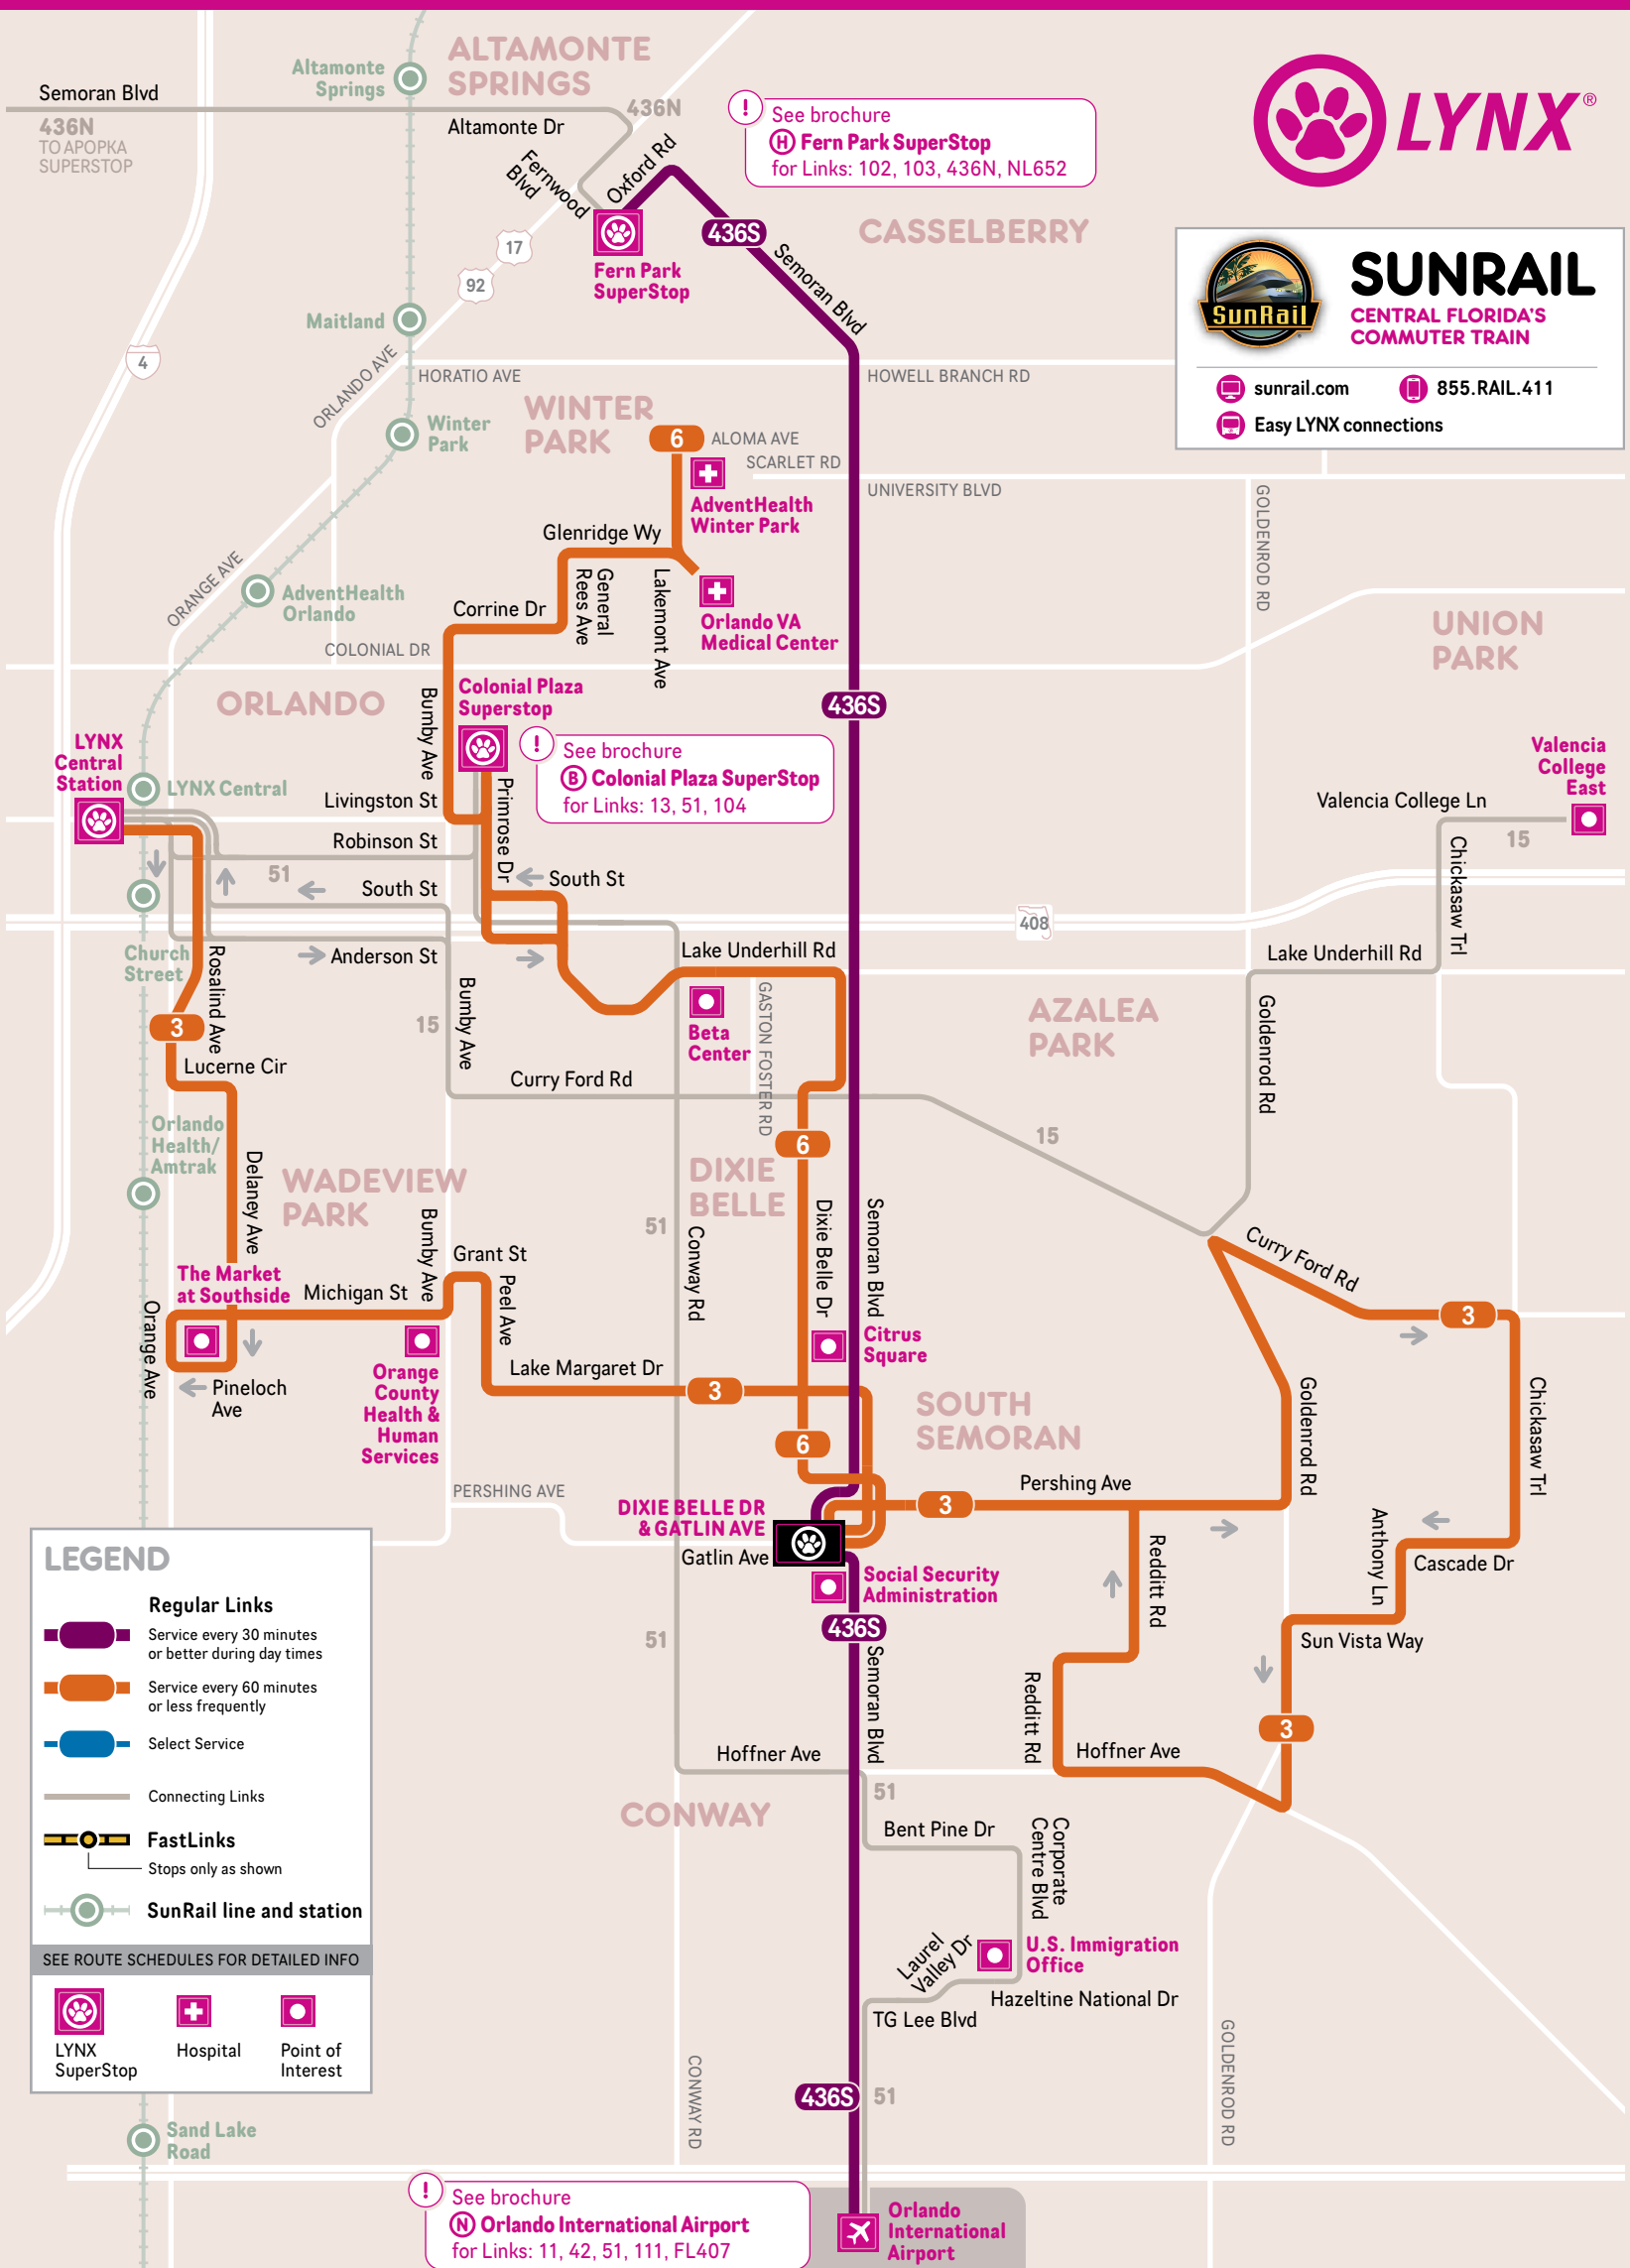

DIXIE BELLE DR & GATLIN AVE

Schematic Map
Not to Scale

SUNRAIL
CENTRAL FLORIDA'S COMMUTER TRAIN

sunrail.com 855.RAIL.411

Easy LYNX connections

LEGEND

- **Regular Links**
  - Service every 30 minutes or better during day times
  - Service every 60 minutes or less frequently
  - Select Service
- Connecting Links
- **FastLinks**
  Stops only as shown
- SunRail line and station

SEE ROUTE SCHEDULES FOR DETAILED INFO

- LYNX SuperStop
- Hospital
- Point of Interest

See brochure **N** Orlando International Airport for Links: 11, 42, 51, 111, FL407