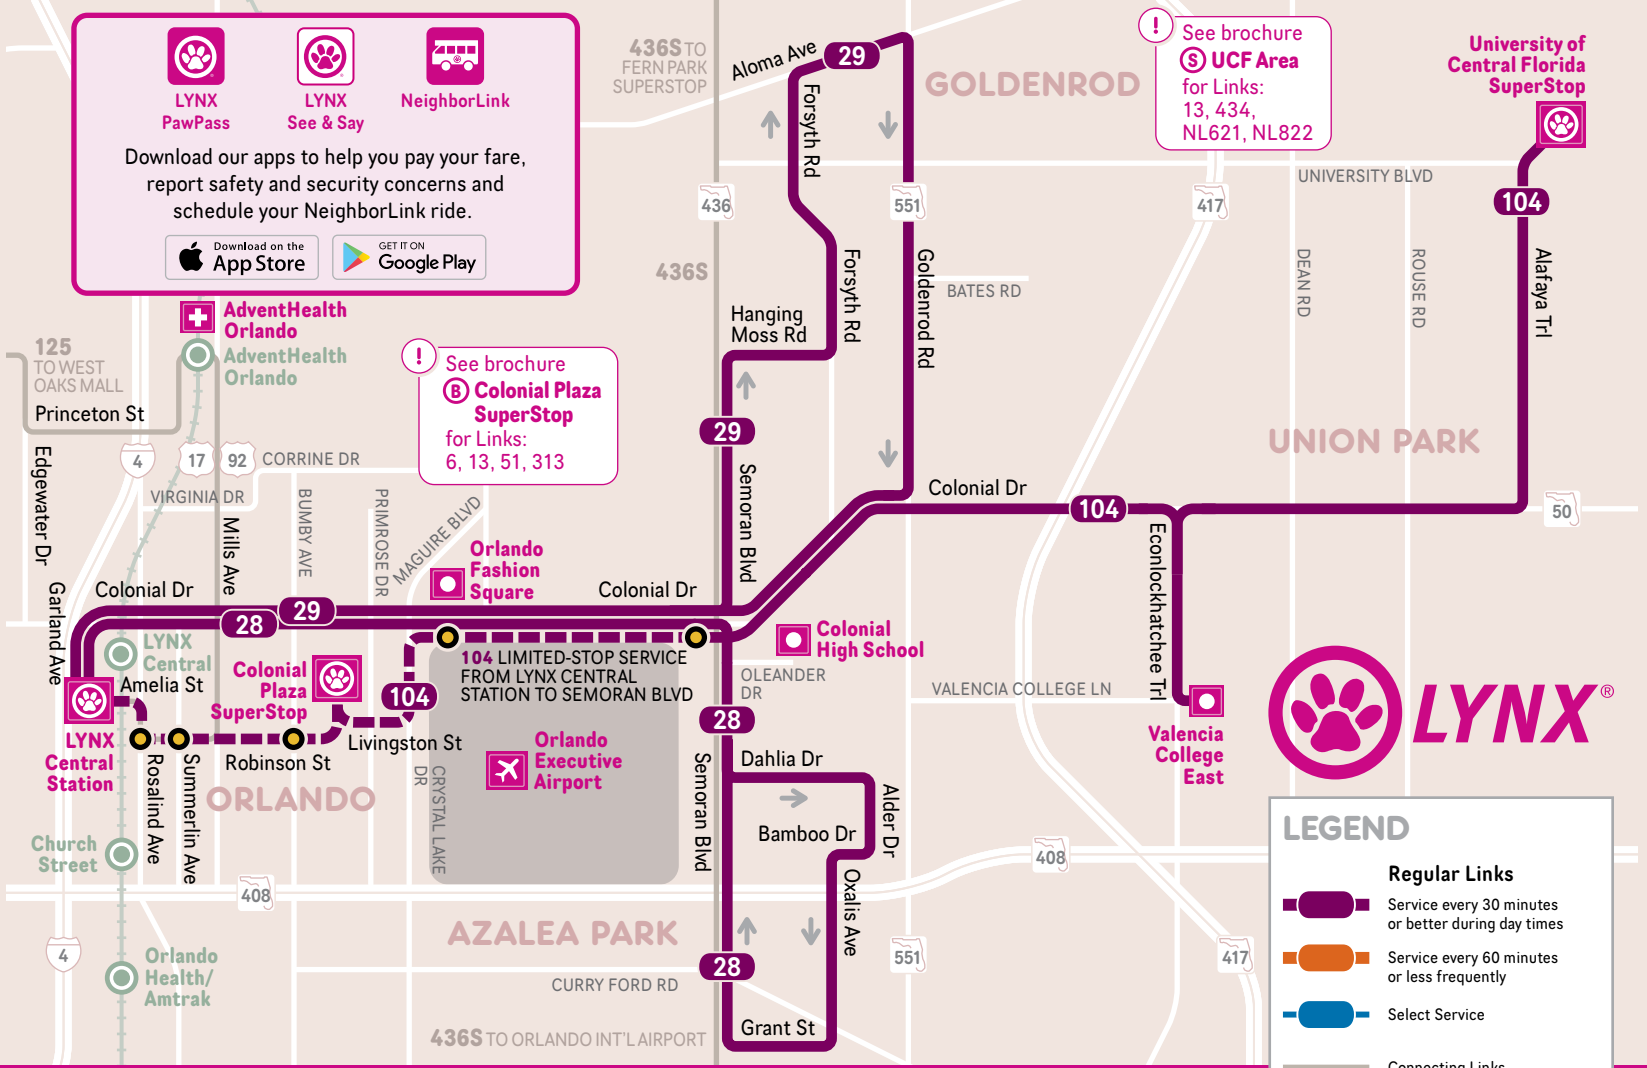

LYNX is the public transit provider for Orange, Osceola and Seminole counties. Additional connectivity with Lake and Polk counties.

CONTACT US for information on fares, bus stops, schedules and trip planning:

407-841-5969 phone

golynx.com web

THANK YOU FOR RIDING LYNX!

BROCHURE

COLONIAL DRIVE EAST/WEST

Links 28, 29, 48, 49, 104, 105, NeighborLink 812

DIRECT SERVICE TO:

- Azalea Park
- Downtown Orlando
- Orlando Fashion Square
- Pine Hills
- University of Central Florida
- Valencia College
- West Oaks Mall
- Winter Garden

Effective: APRIL 2023

Other accessible formats available upon request

EAST COLONIAL DRIVE

Schematic Map
Not to Scale

LEGEND

- Regular Links**
 - Service every 30 minutes or better during day times
 - Service every 60 minutes or less frequently
 - Select Service
- Connecting Links
- FastLinks**
 - Stops only as shown
- SunRail line and station**

SEE ROUTE SCHEDULES FOR DETAILED INFO

- LYNX SuperStop
- Hospital
- Point of Interest

WEST COLONIAL DRIVE

SUNRAIL
CENTRAL FLORIDA'S COMMUTER TRAIN

sunrail.com | 855.RAIL.411

Easy LYNX connections