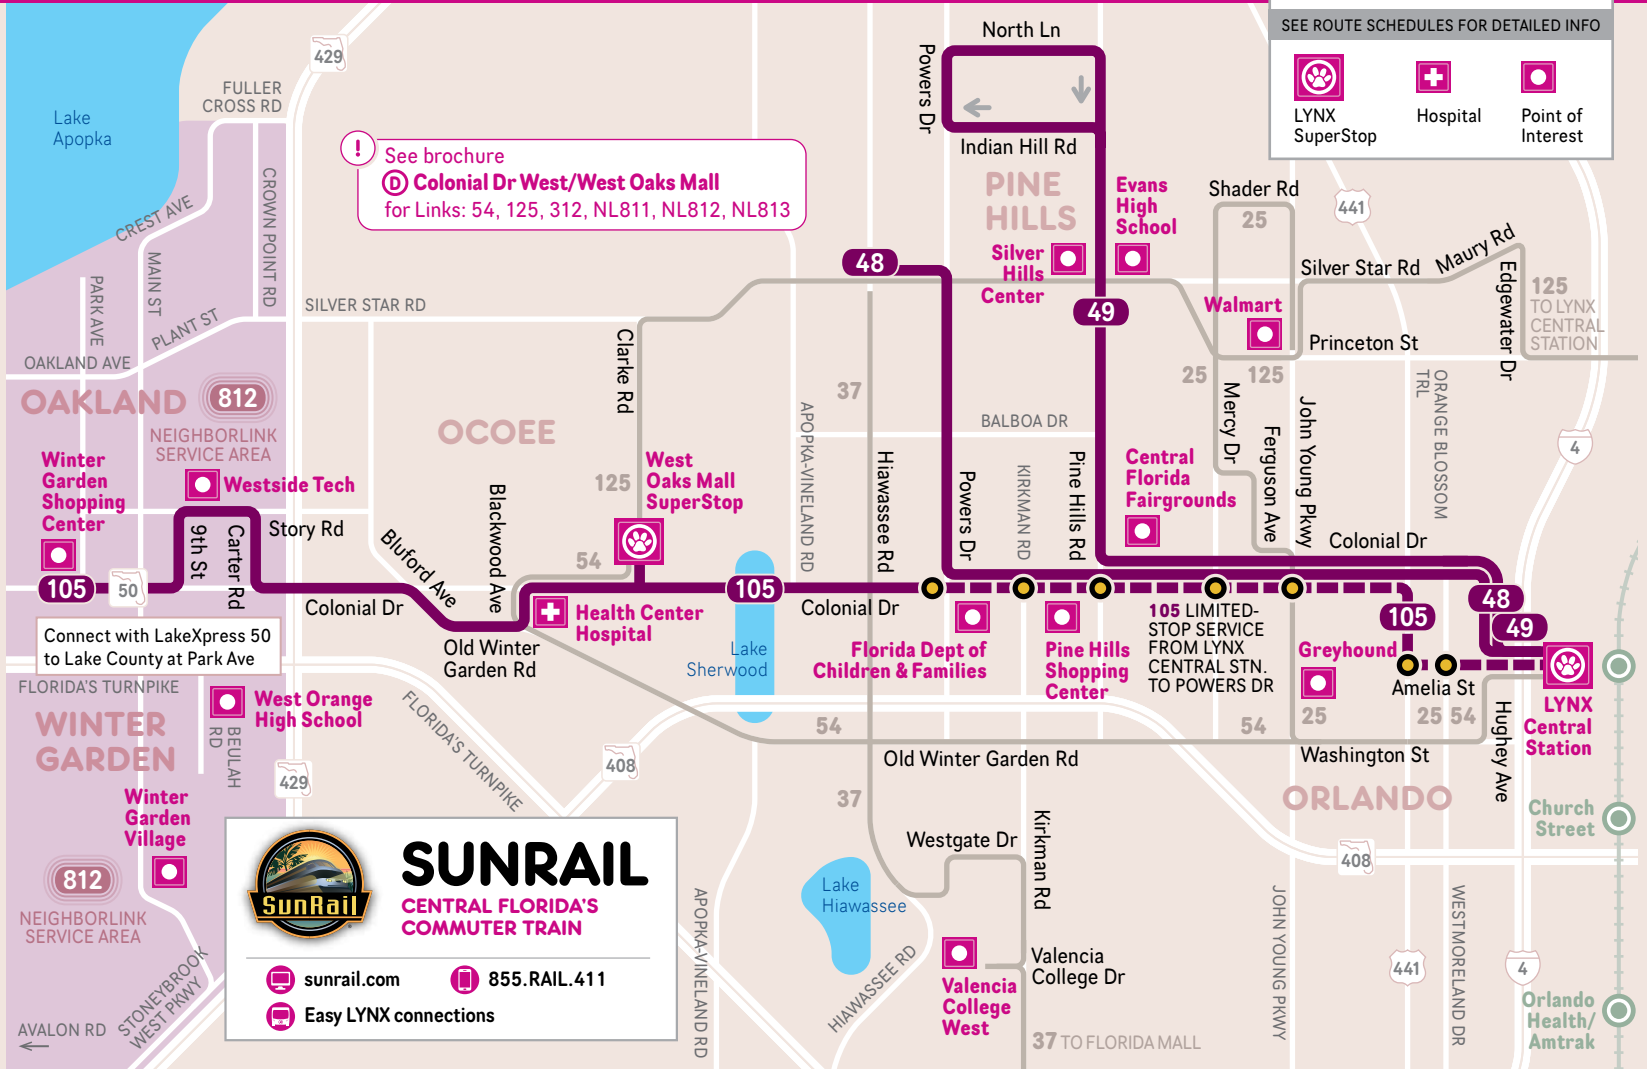

WELCOME ABOARD!

LYNX operates 80 Links to great places throughout Central Florida. If you don't see your destination here, **CONTACT US** and we can connect you to the right Link for your trip.

Riding LYNX is also easy on your wallet. You can pay for your trip as you board the bus:

407-841-5969 phone

golynx.com web

THANK YOU FOR RIDING LYNX!

BROCHURE

COLONIAL DRIVE EAST/WEST

Links 28, 29, 48, 49, 104, 105, NeighborLink 812

DIRECT SERVICE TO:

- Azalea Park
- Downtown Orlando
- Orlando Fashion Square
- Pine Hills
- University of Central Florida
- Valencia College
- West Oaks Mall
- Winter Garden

Effective: APRIL 2023

Other accessible formats available upon request

EAST COLONIAL DRIVE

Schematic Map
Not to Scale

LEGEND

- Regular Links**
 - Service every 30 minutes or better during day times
 - Service every 60 minutes or less frequently
 - Select Service
- Connecting Links
- FastLinks**
 - Stops only as shown
- SunRail line and station**

SEE ROUTE SCHEDULES FOR DETAILED INFO

- LYNX SuperStop
- Hospital
- Point of Interest

WEST COLONIAL DRIVE

SUNRAIL
CENTRAL FLORIDA'S COMMUTER TRAIN

sunrail.com | 855.RAIL.411

Easy LYNX connections