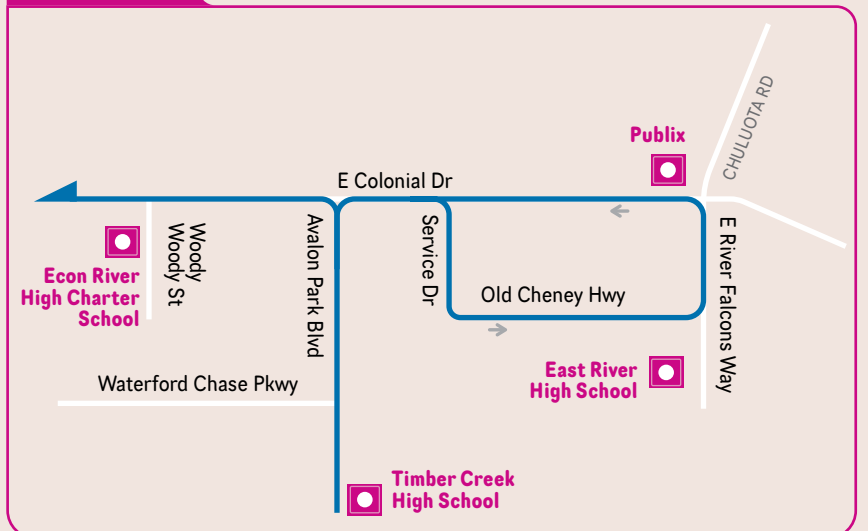

320 Detail

LEGEND

1. **Regular Links**
     - Service every 30 minutes or better during day times
     - Service every 60 minutes or less frequently
   - Select Service
   - Connecting Links
   - **FastLinks**
     - Stops only as shown
   - **SunRail line and station**
2. SEE ROUTE SCHEDULES FOR DETAILED INFO
3. LYNX SuperStop
   - Hospital
   - Point of Interest

SUNRAIL
CENTRAL FLORIDA'S
COMMUTER TRAIN

sunrail.com 855.RAIL.411

Easy LYNX connections