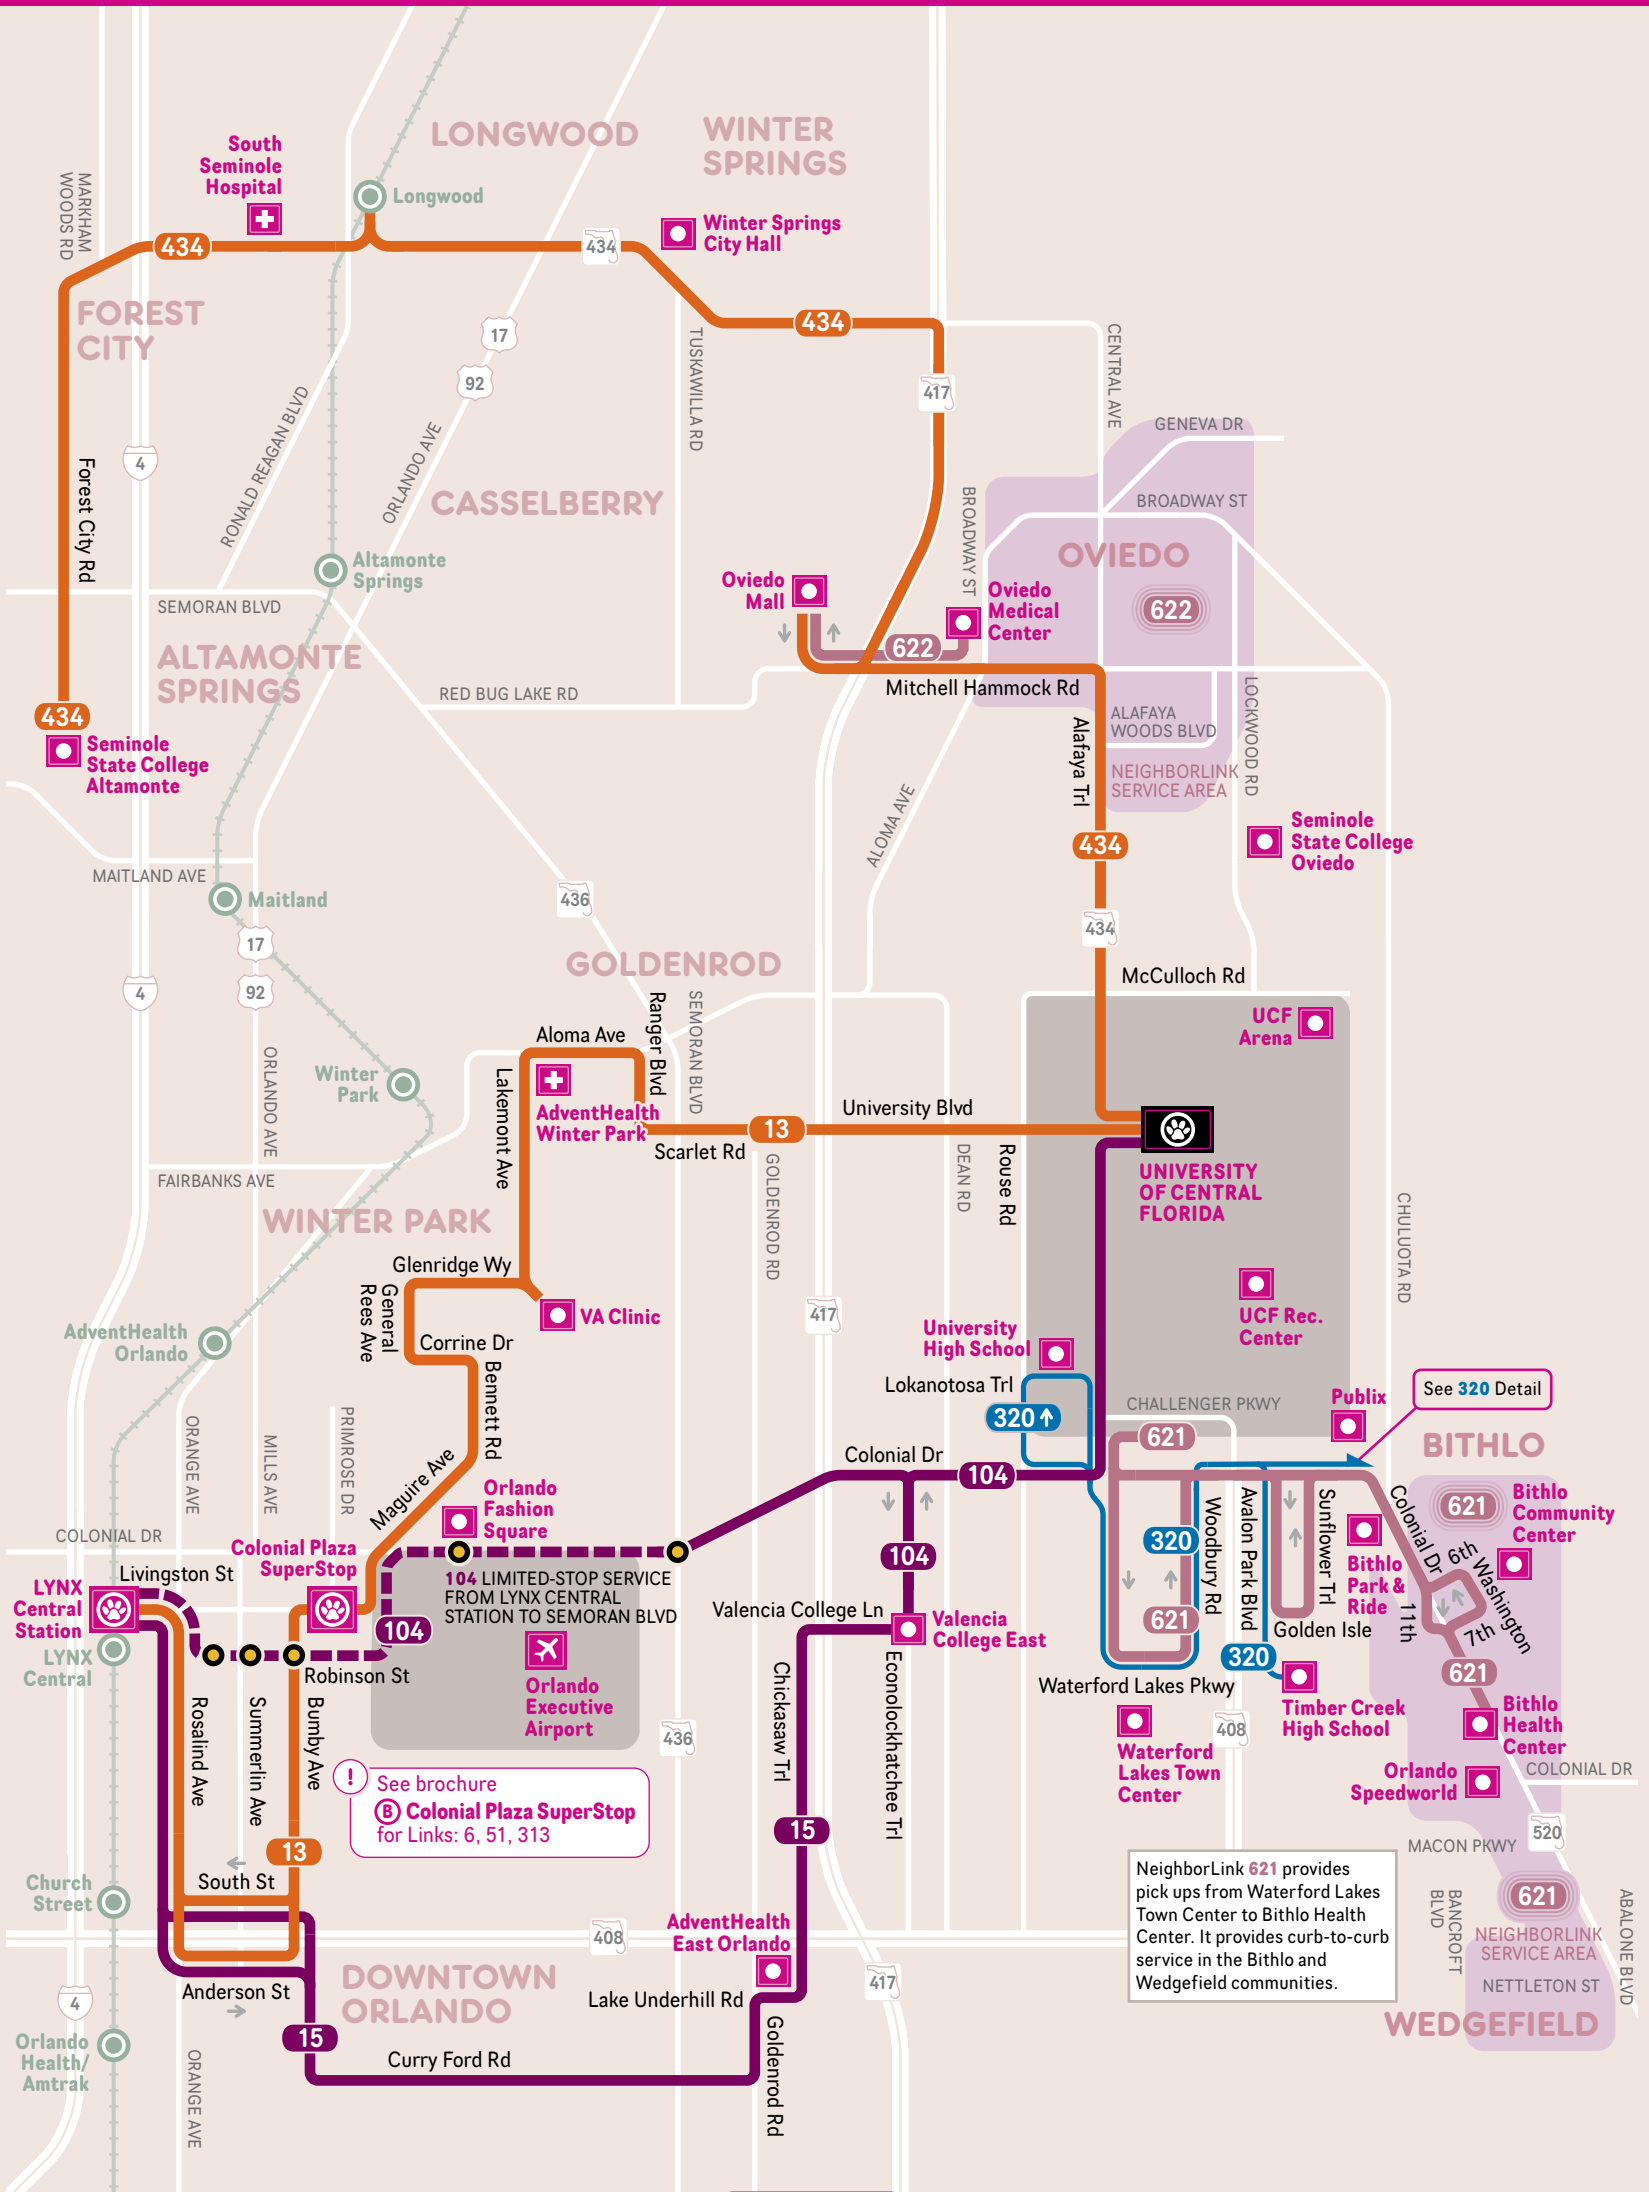

WELCOME ABOARD!

LYNX operates 86 Links to great places throughout Central Florida. If you don't see your destination here, **CONTACT US** and we can connect you to the right Link for your trip.

Riding LYNX is also easy on your wallet. You can pay for your trip as you board the bus:

ONE RIDE Regular $2.00 with LYNX discount fare ID $1.00	ALL-DAY Regular $4.50 with LYNX discount fare ID $2.25	Links 416, 427 and 709 observe a different fare structure. Please see individual Link schedules for more information. EXACT FARE REQUIRED No change given.

Ready to roll? Look inside for more info...

LYNX is the public transit provider for Orange, Osceola and Seminole counties. Additional connectivity with Lake and Polk counties.

CONTACT US for information on fares, bus stops, schedules and trip planning:

407-841-5969 phone

golynx.com web

THANK YOU FOR RIDING LYNX!

BROCHURE

Links 13, 15, 104, 320, 434, NL621, NL622

DIRECT SERVICE TO:

- **Bithlo**
- **Downtown Orlando**
- **Orlando VA Clinic**
- **Oviedo**
- **Seminole State College Altamonte and Oviedo Campuses**
- **U of Central Florida**
- **Waterford Lakes Town Center**

Effective: AUGUST 2019

Other accessible formats available upon request

UCF AREA

Schematic Map
Not to Scale