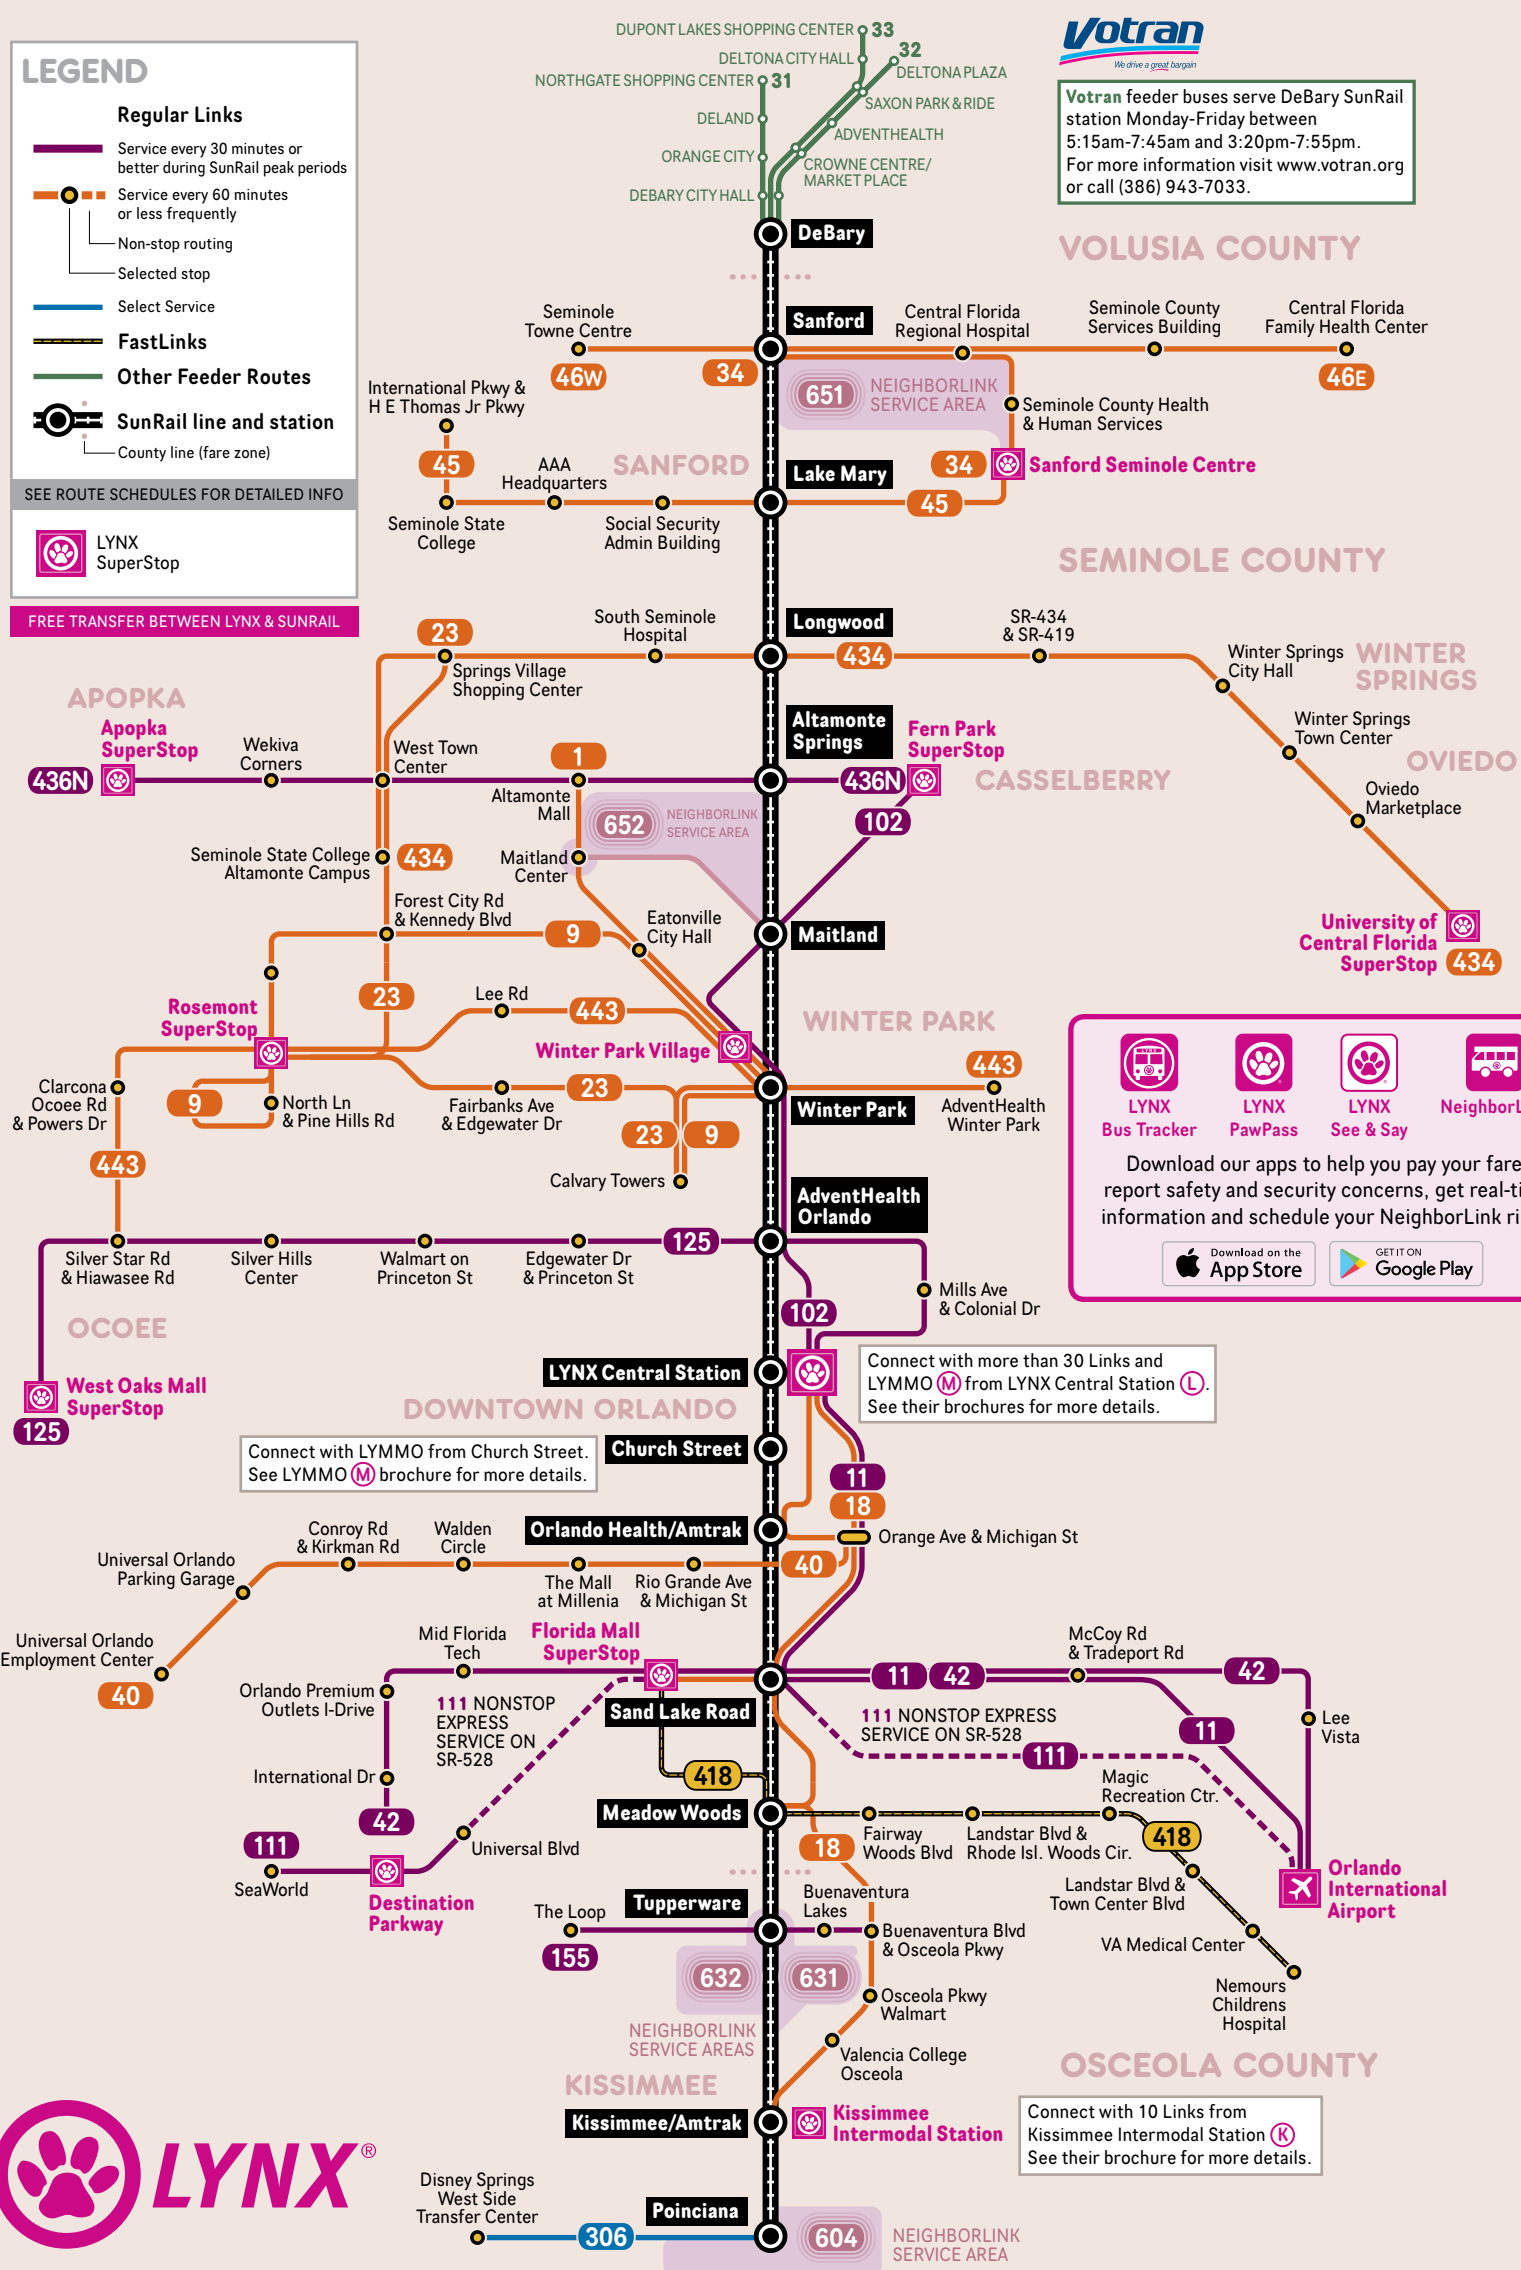

SUNRAIL CONNECTIONS

Schematic Map
Not to Scale

LEGEND

- **Regular Links**
  - Service every 30 minutes or better during SunRail peak periods
  - Service every 60 minutes or less frequently
  - Non-stop routing
  - Selected stop
- **Select Service**
- **FastLinks**
- **Other Feeder Routes**
- **SunRail line and station**
  - County line (fare zone)

SEE ROUTE SCHEDULES FOR DETAILED INFO

LYNX SuperStop

FREE TRANSFER BETWEEN LYNX & SUNRAIL