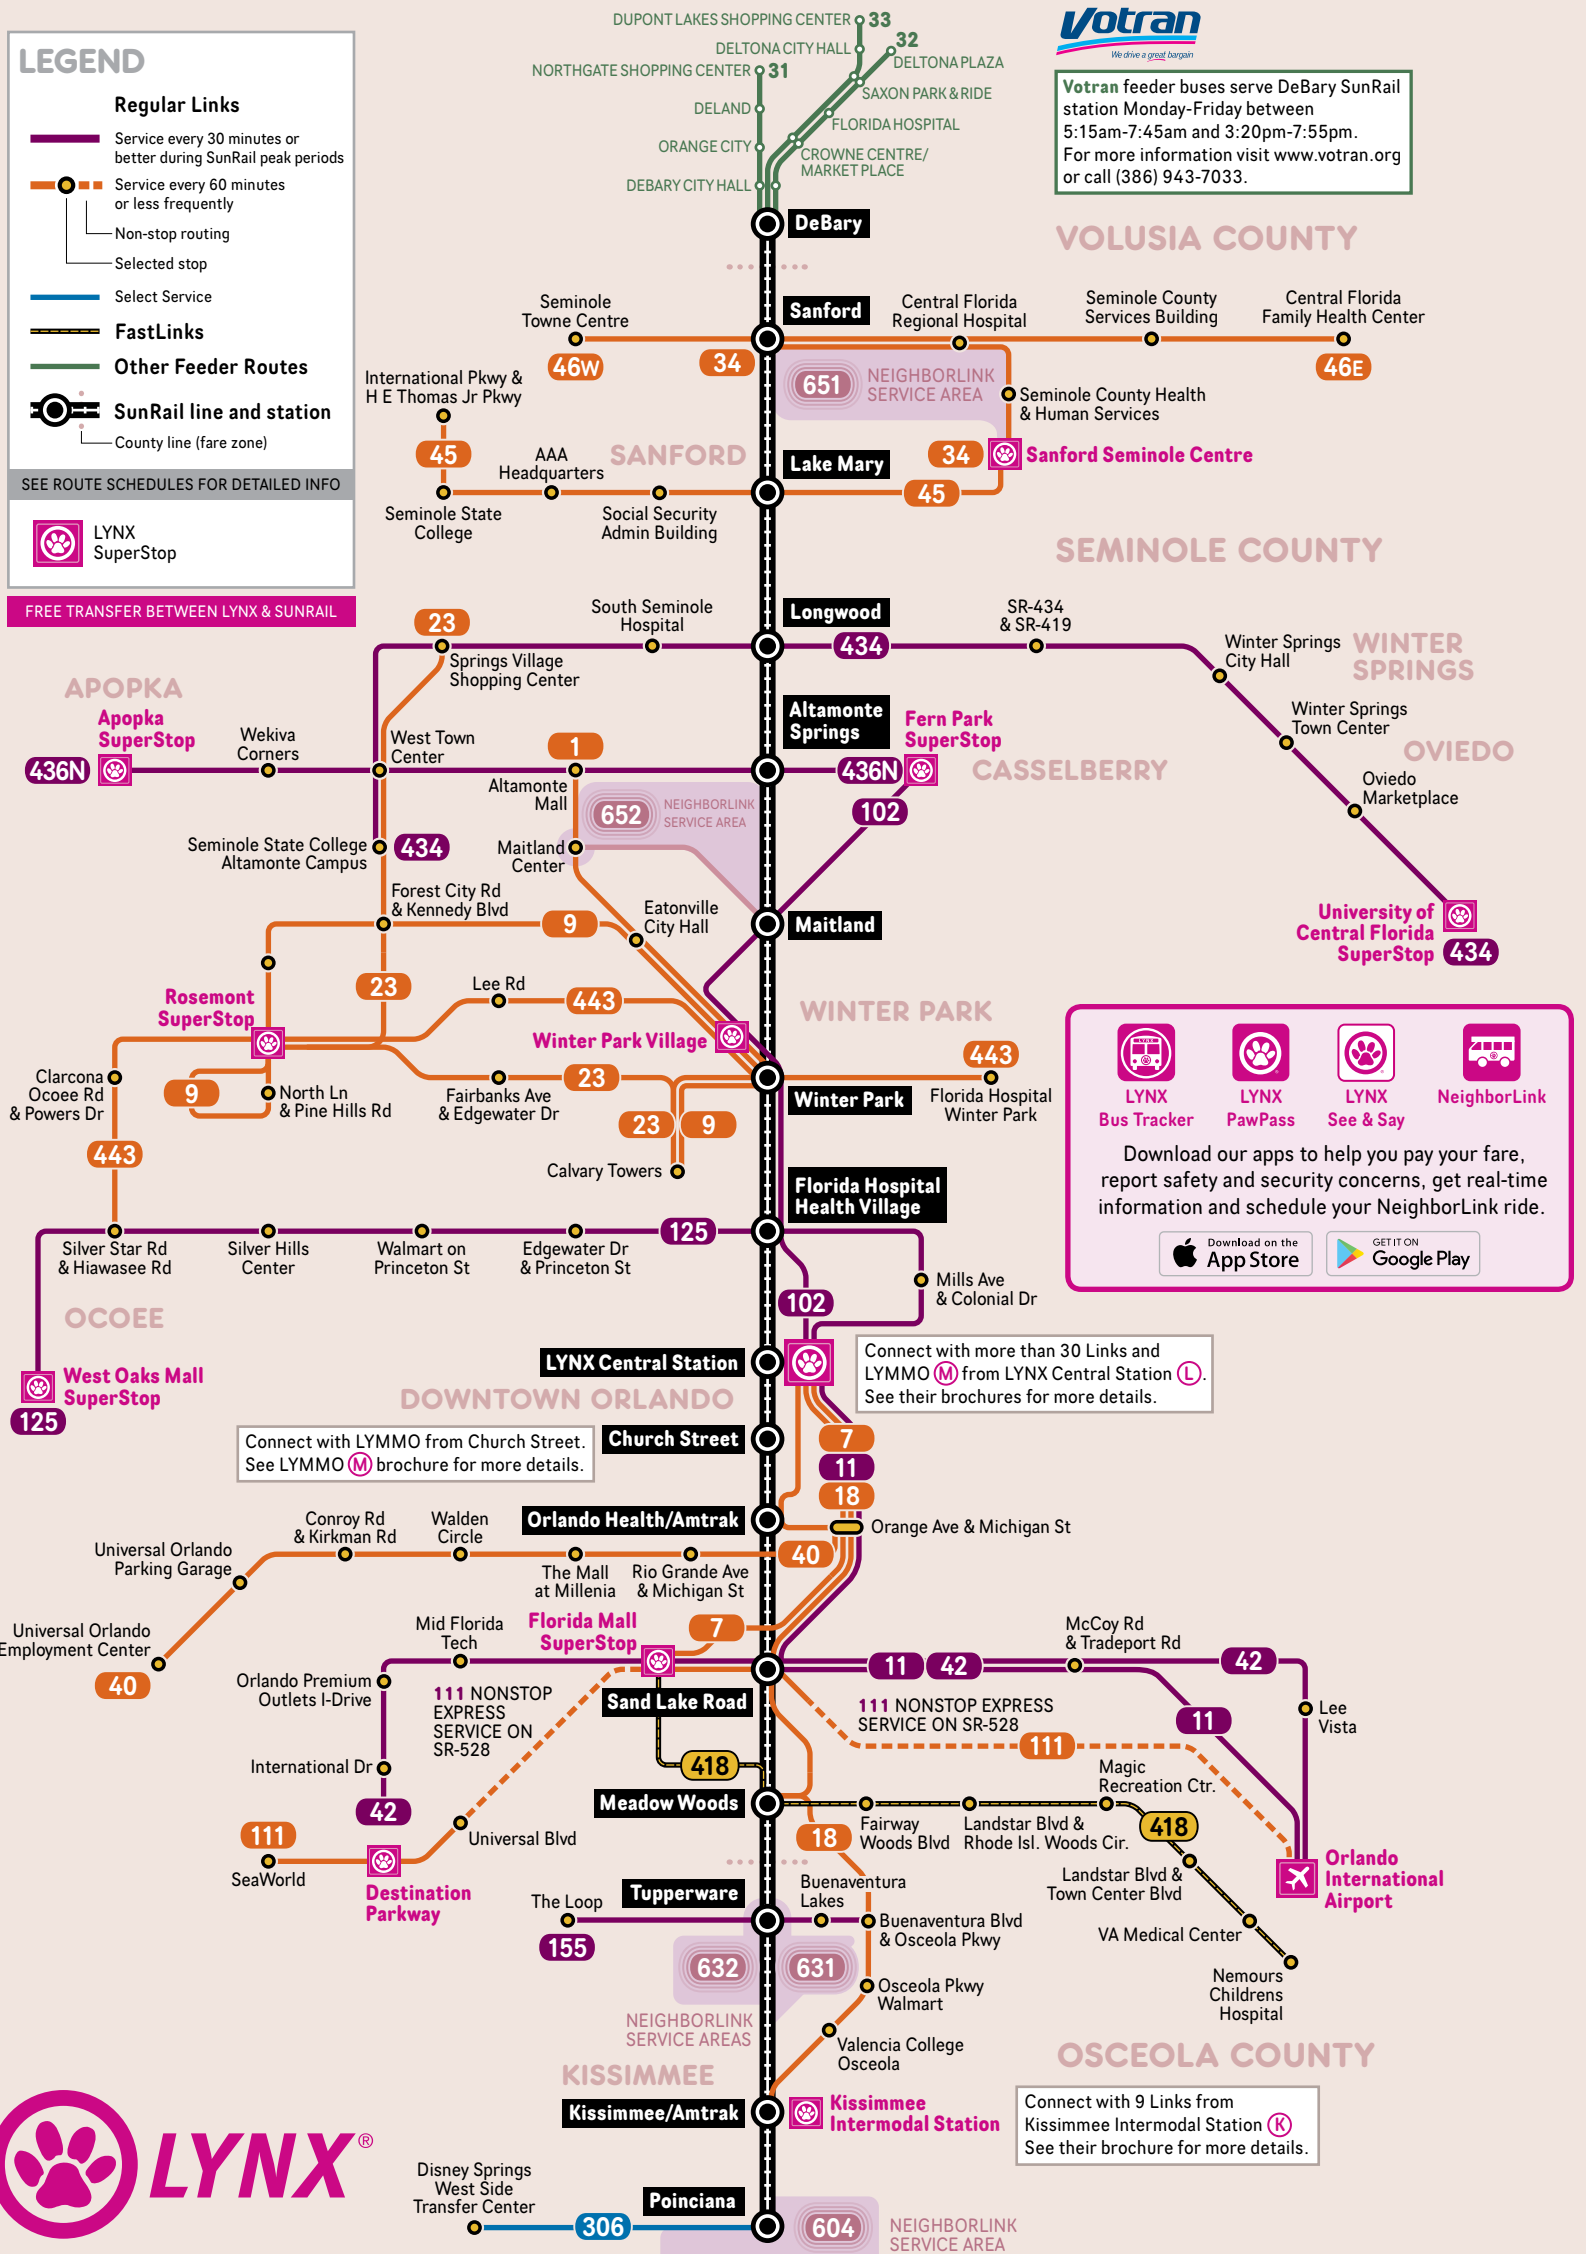

SUNRAIL CONNECTIONS

Schematic Map
Not to Scale