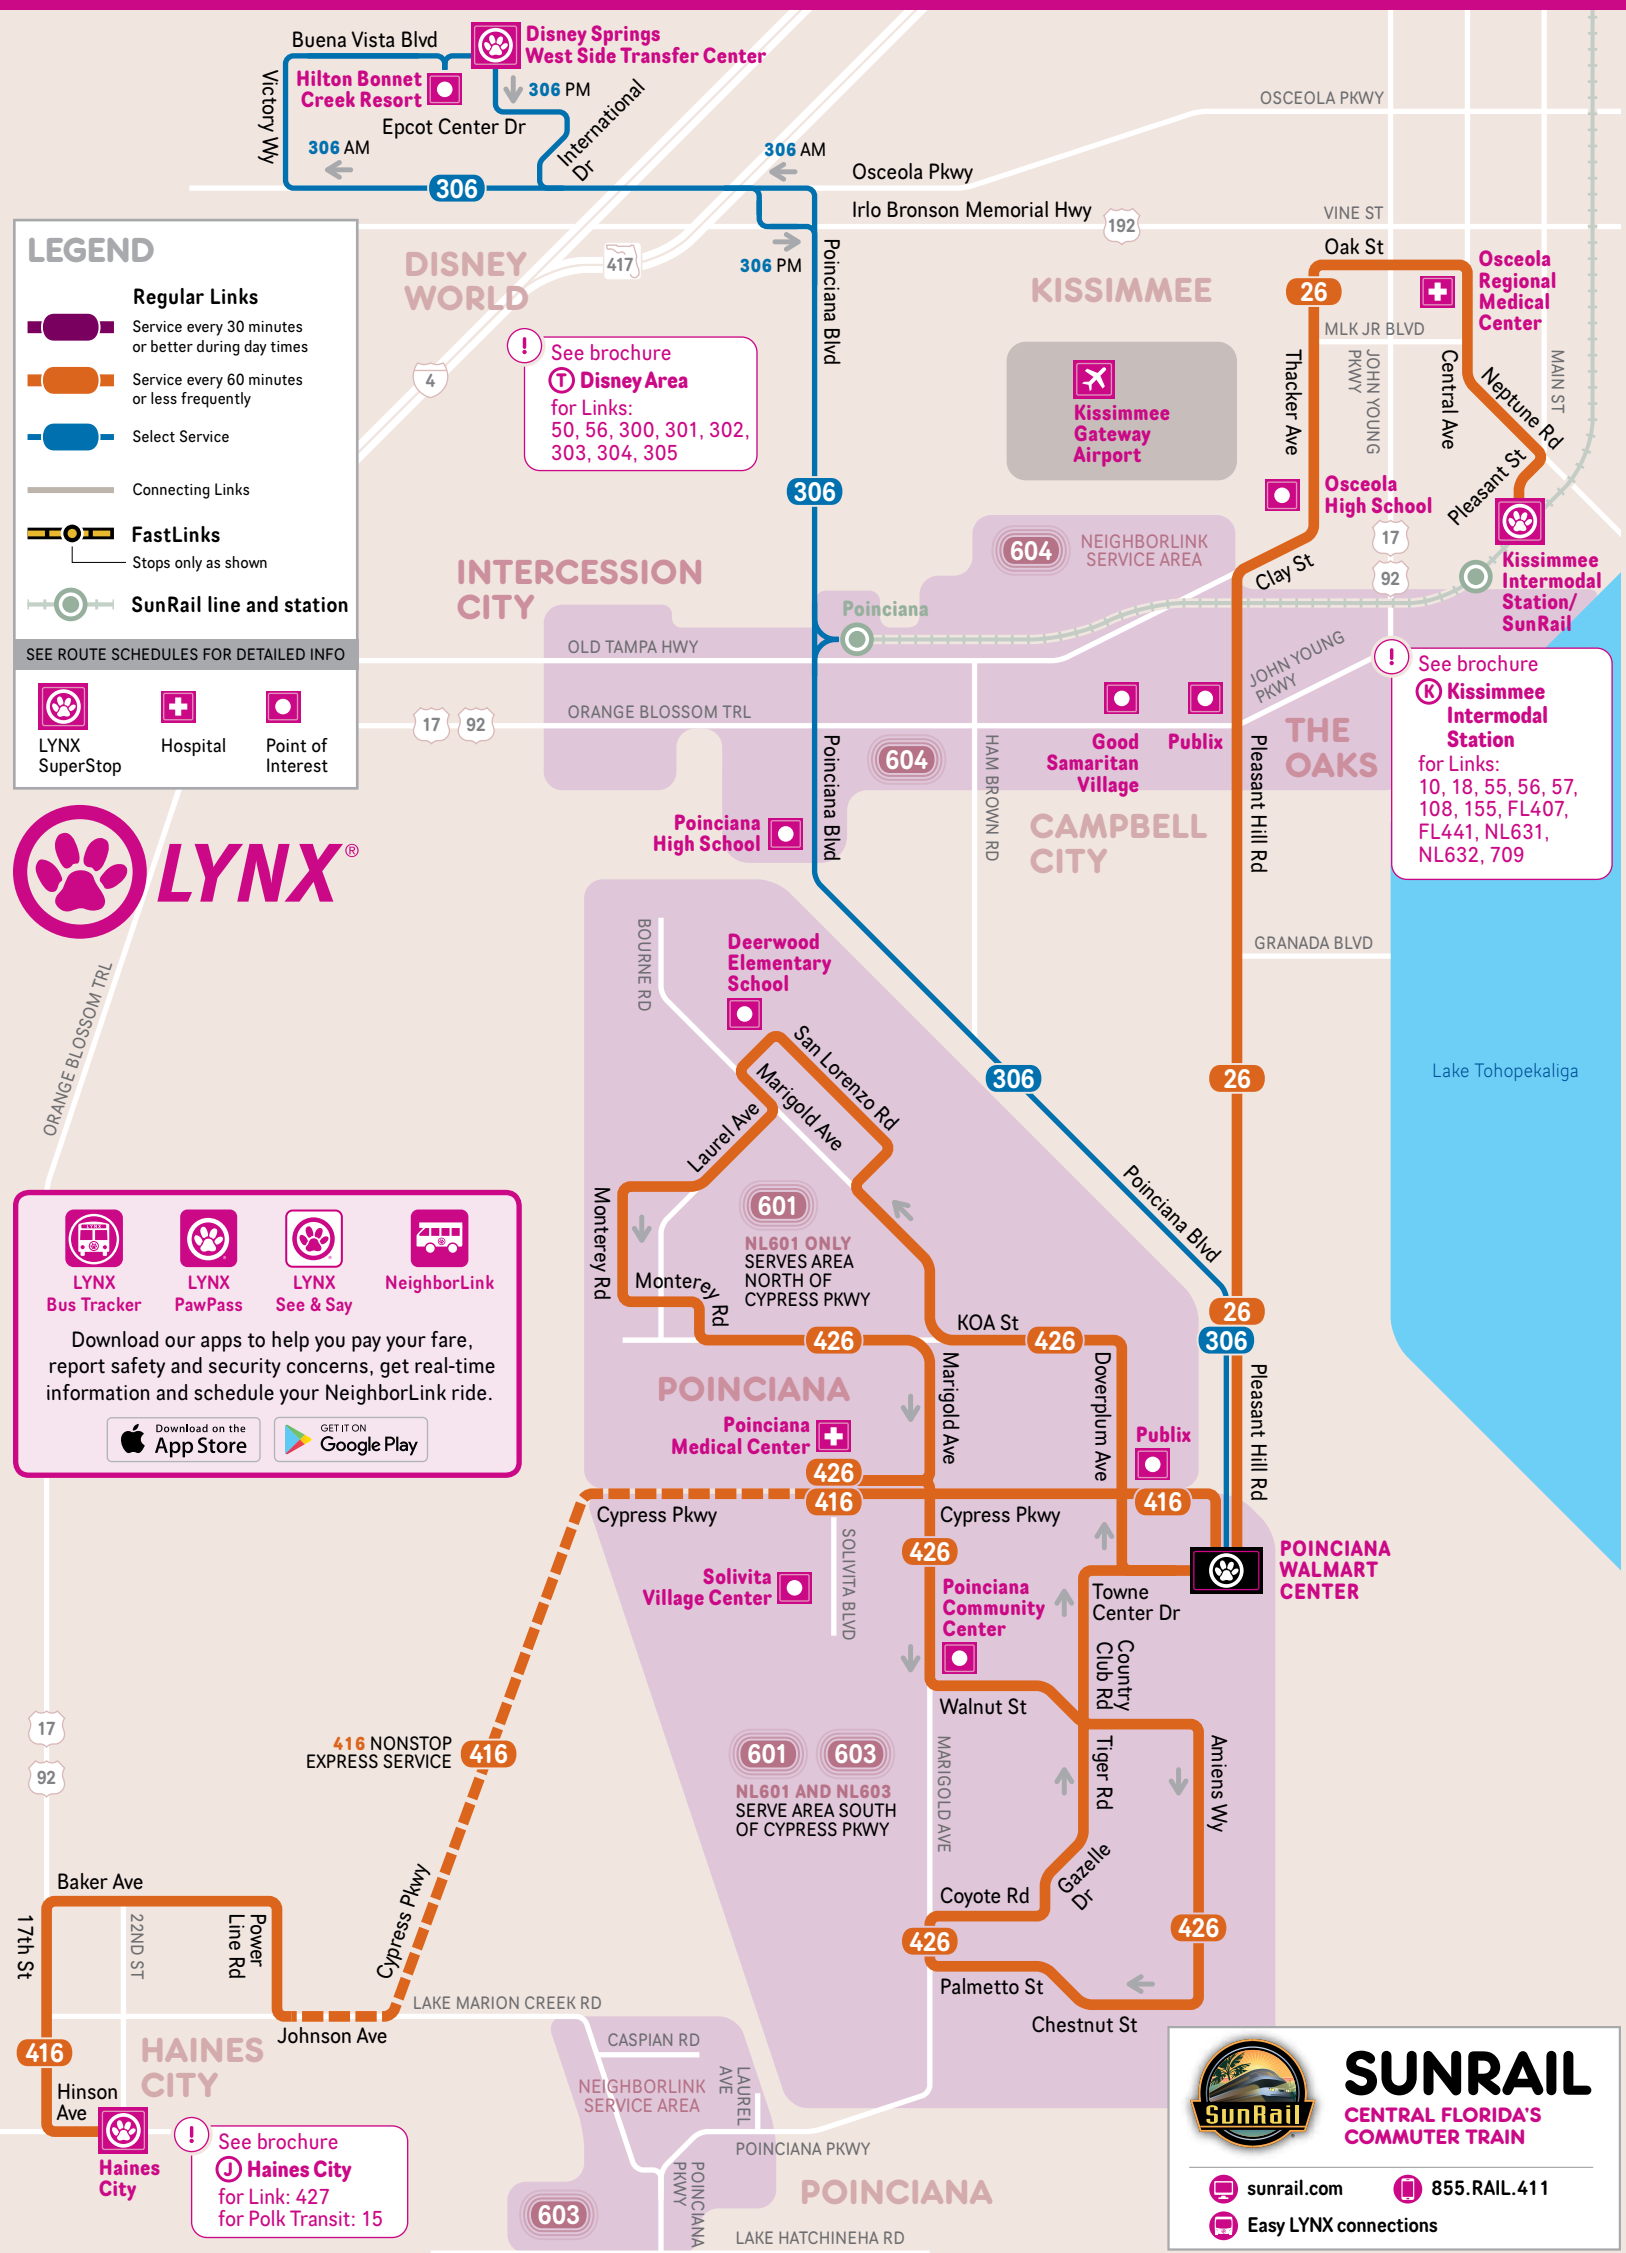

POINCIANA WALMART CENTER

Schematic Map
Not to Scale