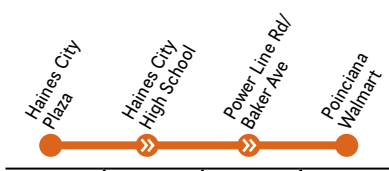

306 NORTHBOUND to Disney

MONDAY-FRIDAY			
6:12	6:34	7:05	7:13
SATURDAY			
6:17	6:37	7:05	7:13
SUNDAY/HOLIDAY			
6:17	6:37	7:05	7:13

306 SOUTHBOUND to Poinciana

MONDAY-FRIDAY			
5:07	5:20	6:00	6:24
SATURDAY			
5:07	5:20	5:50	6:10
SUNDAY/HOLIDAY			
5:07	5:20	5:50	6:10

Light numbers are AM Times
Bold numbers are PM Times

416 EASTBOUND to Poinciana

MONDAY-FRIDAY

6:25	-	6:40	7:00
7:55	-	8:10	8:30
9:25	-	9:40	10:00
10:55	-	11:10	11:30
12:25	-	12:40	1:00
1:55	2:00	2:15	2:35
3:25	-	3:40	4:00
4:55	-	5:10	5:30
6:25	6:30	6:45	7:00