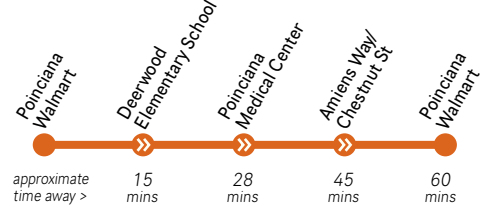

SATURDAY

7:05	7:25	7:40
9:00	9:20	9:35
12:00	12:20	12:35
2:00	2:20	2:35

NO SUNDAY/HOLIDAY SERVICE

Light numbers are AM Times
Bold numbers are PM Times

426 CIRCULATOR Poinciana Circulator

MINS AFTER THE HOUR	MON-FRI	SAT	SUN/HOL
FIRST TRIP	5:00 am	5:00 am	
DAY			
5-6:45 am	:00, :30		NO SERVICE
6:45-9 am	:25, :55		
9 am-3 pm	:55	:00	
3-4 pm	:35		
EVE	4-8 pm	:05, :35	
NIGHT	8-10 pm	:00	
LAST TRIP	10:00 pm	10:00 pm	

601 NEIGHBORLINK Poinciana

NeighborLink 601 is based at the Poinciana Walmart Center between Towne Center Drive and S. Doverplum Avenue. The service area includes Villages 1, 2, 3, 4 and 5 of Poinciana, including Solivita.

Passengers must call 407-244-0808 at least two hours in advance to arrange a pickup or use the NeighborLink app.

MINS AFTER THE HOUR	MON-FRI	SAT	SUN/HOL
FIRST TRIP	6:10 am	6:10 am	NO SERVICE
ALL-DAY	:10	:10	
LAST TRIP	7:10 pm	7:10 pm	

	MON-FRI	SAT	SUN/HOL
FIRST TRIP	6:10 am	6:10 am	NO SERVICE
ALL-DAY	Scheduled pick-up/drop-off every 2 hours		
LAST TRIP	6:10 pm	6:10 pm	

604 NEIGHBORLINK Intercession City/Campbell City

NeighborLink 604 is based near the intersection of Orange Blossom Trail and Pleasant Hill Road. Service is available from 5:10am to 9:20am and from 3pm to 10:10pm.