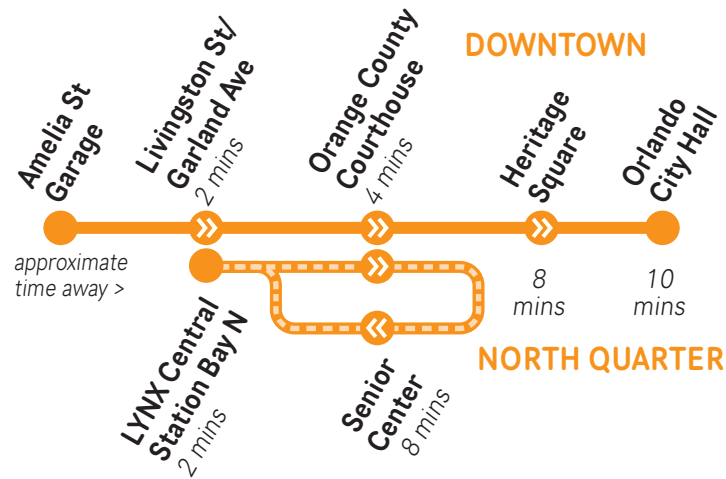

BUS SERVICE FREQUENCY

To plan your trip or view full bus schedule visit golynx.com

EFFECTIVE APRIL 2021 - ALL BUS SERVICE FREQUENCIES ARE APPROXIMATE AND SUBJECT TO CHANGE

Times indicate departures from the **BEGINNING** of the route. Diagrams show major points on each Link – buses make additional local stops along the way.

Orange Line

LINK 60 DOWNTOWN	MONDAY-THURSDAY	FRIDAY	SATURDAY	SUNDAY HOLIDAY
FIRST TRIP	6:00 am	6:00 am	10:00 am	10:00 am
EARLY AM 6 am–7 am	15 mins	15 mins	--	--
OFFICE HRS 7 am–6 pm	6*-7 mins	6*-7 mins	15 mins	15 mins
EVENING 6 pm–11 pm	15 mins	15 mins		
LAST TRIP	10:45 pm	10:45 pm	10:45 pm	10:00 pm

Grapefruit Line

East–West Circulator on Central Blvd, Church St and South St between Summerlin Ave and Westmoreland Dr

LINK 62

LINK 62	MONDAY-THURSDAY	FRIDAY	SATURDAY	SUNDAY HOLIDAY
FIRST TRIP	6:00 am	6:00 am	10:00 am	10:00 am
EARLY AM 6 am–7 am	15 mins	15 mins	--	--
OFFICE HRS 7 am–6 pm	10 mins	10 mins	15 mins	15 mins
EVENING 6 pm–11 pm	15 mins	15 mins		
LAST TRIP	10:45 pm	10:45 pm	10:45 pm	10:00 pm

Lime Line

North–South Circulator on Amelia St, Hughey Ave, Washington St, Division Ave and Garland Ave

LINK 61

LINK 61	MONDAY-THURSDAY	FRIDAY	SATURDAY	SUNDAY HOLIDAY
FIRST TRIP	6:00 am	6:00 am	10:00 am	10:00 am
EARLY AM 6 am–7 am	15 mins	15 mins	--	--
OFFICE HRS 7 am–6 pm	10 mins	10 mins	20 mins	20 mins
EVENING 6 pm–7 pm	15 mins	20 mins		
7 pm–11 pm	20 mins			
LAST TRIP	10:40 pm	10:40 pm	10:40 pm	10:00 pm