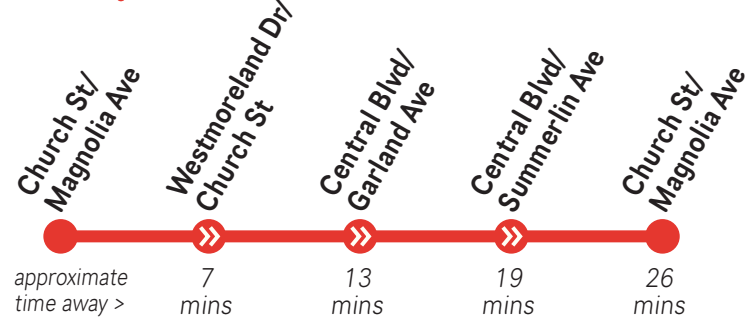

Orange Line

LINK 60 DOWNTOWN	MONDAY-THURSDAY	FRIDAY	SATURDAY	SUNDAY HOLIDAY
FIRST TRIP	6:00 am	6:00 am	10:00 am	10:00 am
EARLY AM 6 am–7 am	15 mins	15 mins	--	--
OFFICE HRS 7 am–6 pm	6*-7 mins	6*-7 mins	15 mins	15 mins
EVENING 6 pm–11 pm	15 mins	15 mins		
LAST TRIP	10:45 pm	10:45 pm	10:45 pm	10:00 pm

* 6 min service from 10:30 am – 2:30 pm, 7-15 min service at all other times

LINK 63 NORTH QUARTER

LINK 63 NORTH QUARTER	MONDAY-THURSDAY	FRIDAY	SATURDAY	SUNDAY HOLIDAY
FIRST TRIP	6:00 am	6:00 am	10:00 am	10:00 am
EARLY AM 6 am–7 am			--	--
OFFICE HRS 7 am–6 pm	20 mins	20 mins	20 mins	20 mins
EVENING 6 pm–11 pm				
LAST TRIP	10:40 pm	10:40 pm	10:40 pm	10:00 pm

Grapefruit Line

East–West Circulator on Central Blvd, Church St and South St between Summerlin Ave and Westmoreland Dr

LINK 62

LINK 62	MONDAY-THURSDAY	FRIDAY	SATURDAY	SUNDAY HOLIDAY
FIRST TRIP	6:00 am	6:00 am	10:00 am	10:00 am
EARLY AM 6 am–7 am	15 mins	15 mins	--	--
OFFICE HRS 7 am–6 pm	10 mins	10 mins	15 mins	15 mins
EVENING 6 pm–11 pm	15 mins	15 mins		
LAST TRIP	10:45 pm	10:45 pm	10:45 pm	10:00 pm

Lime Line

North–South Circulator on Amelia St, Hughey Ave, Washington St, Division Ave and Garland Ave

LINK 61

LINK 61	MONDAY-THURSDAY	FRIDAY	SATURDAY	SUNDAY HOLIDAY
FIRST TRIP	6:00 am	6:00 am	10:00 am	10:00 am
EARLY AM 6 am–7 am	15 mins	15 mins	--	--
OFFICE HRS 7 am–6 pm	10 mins	10 mins	20 mins	20 mins
EVENING 6 pm–7 pm	15 mins	20 mins		
7 pm–11 pm	20 mins			
LAST TRIP	10:40 pm	10:40 pm	10:40 pm	10:00 pm