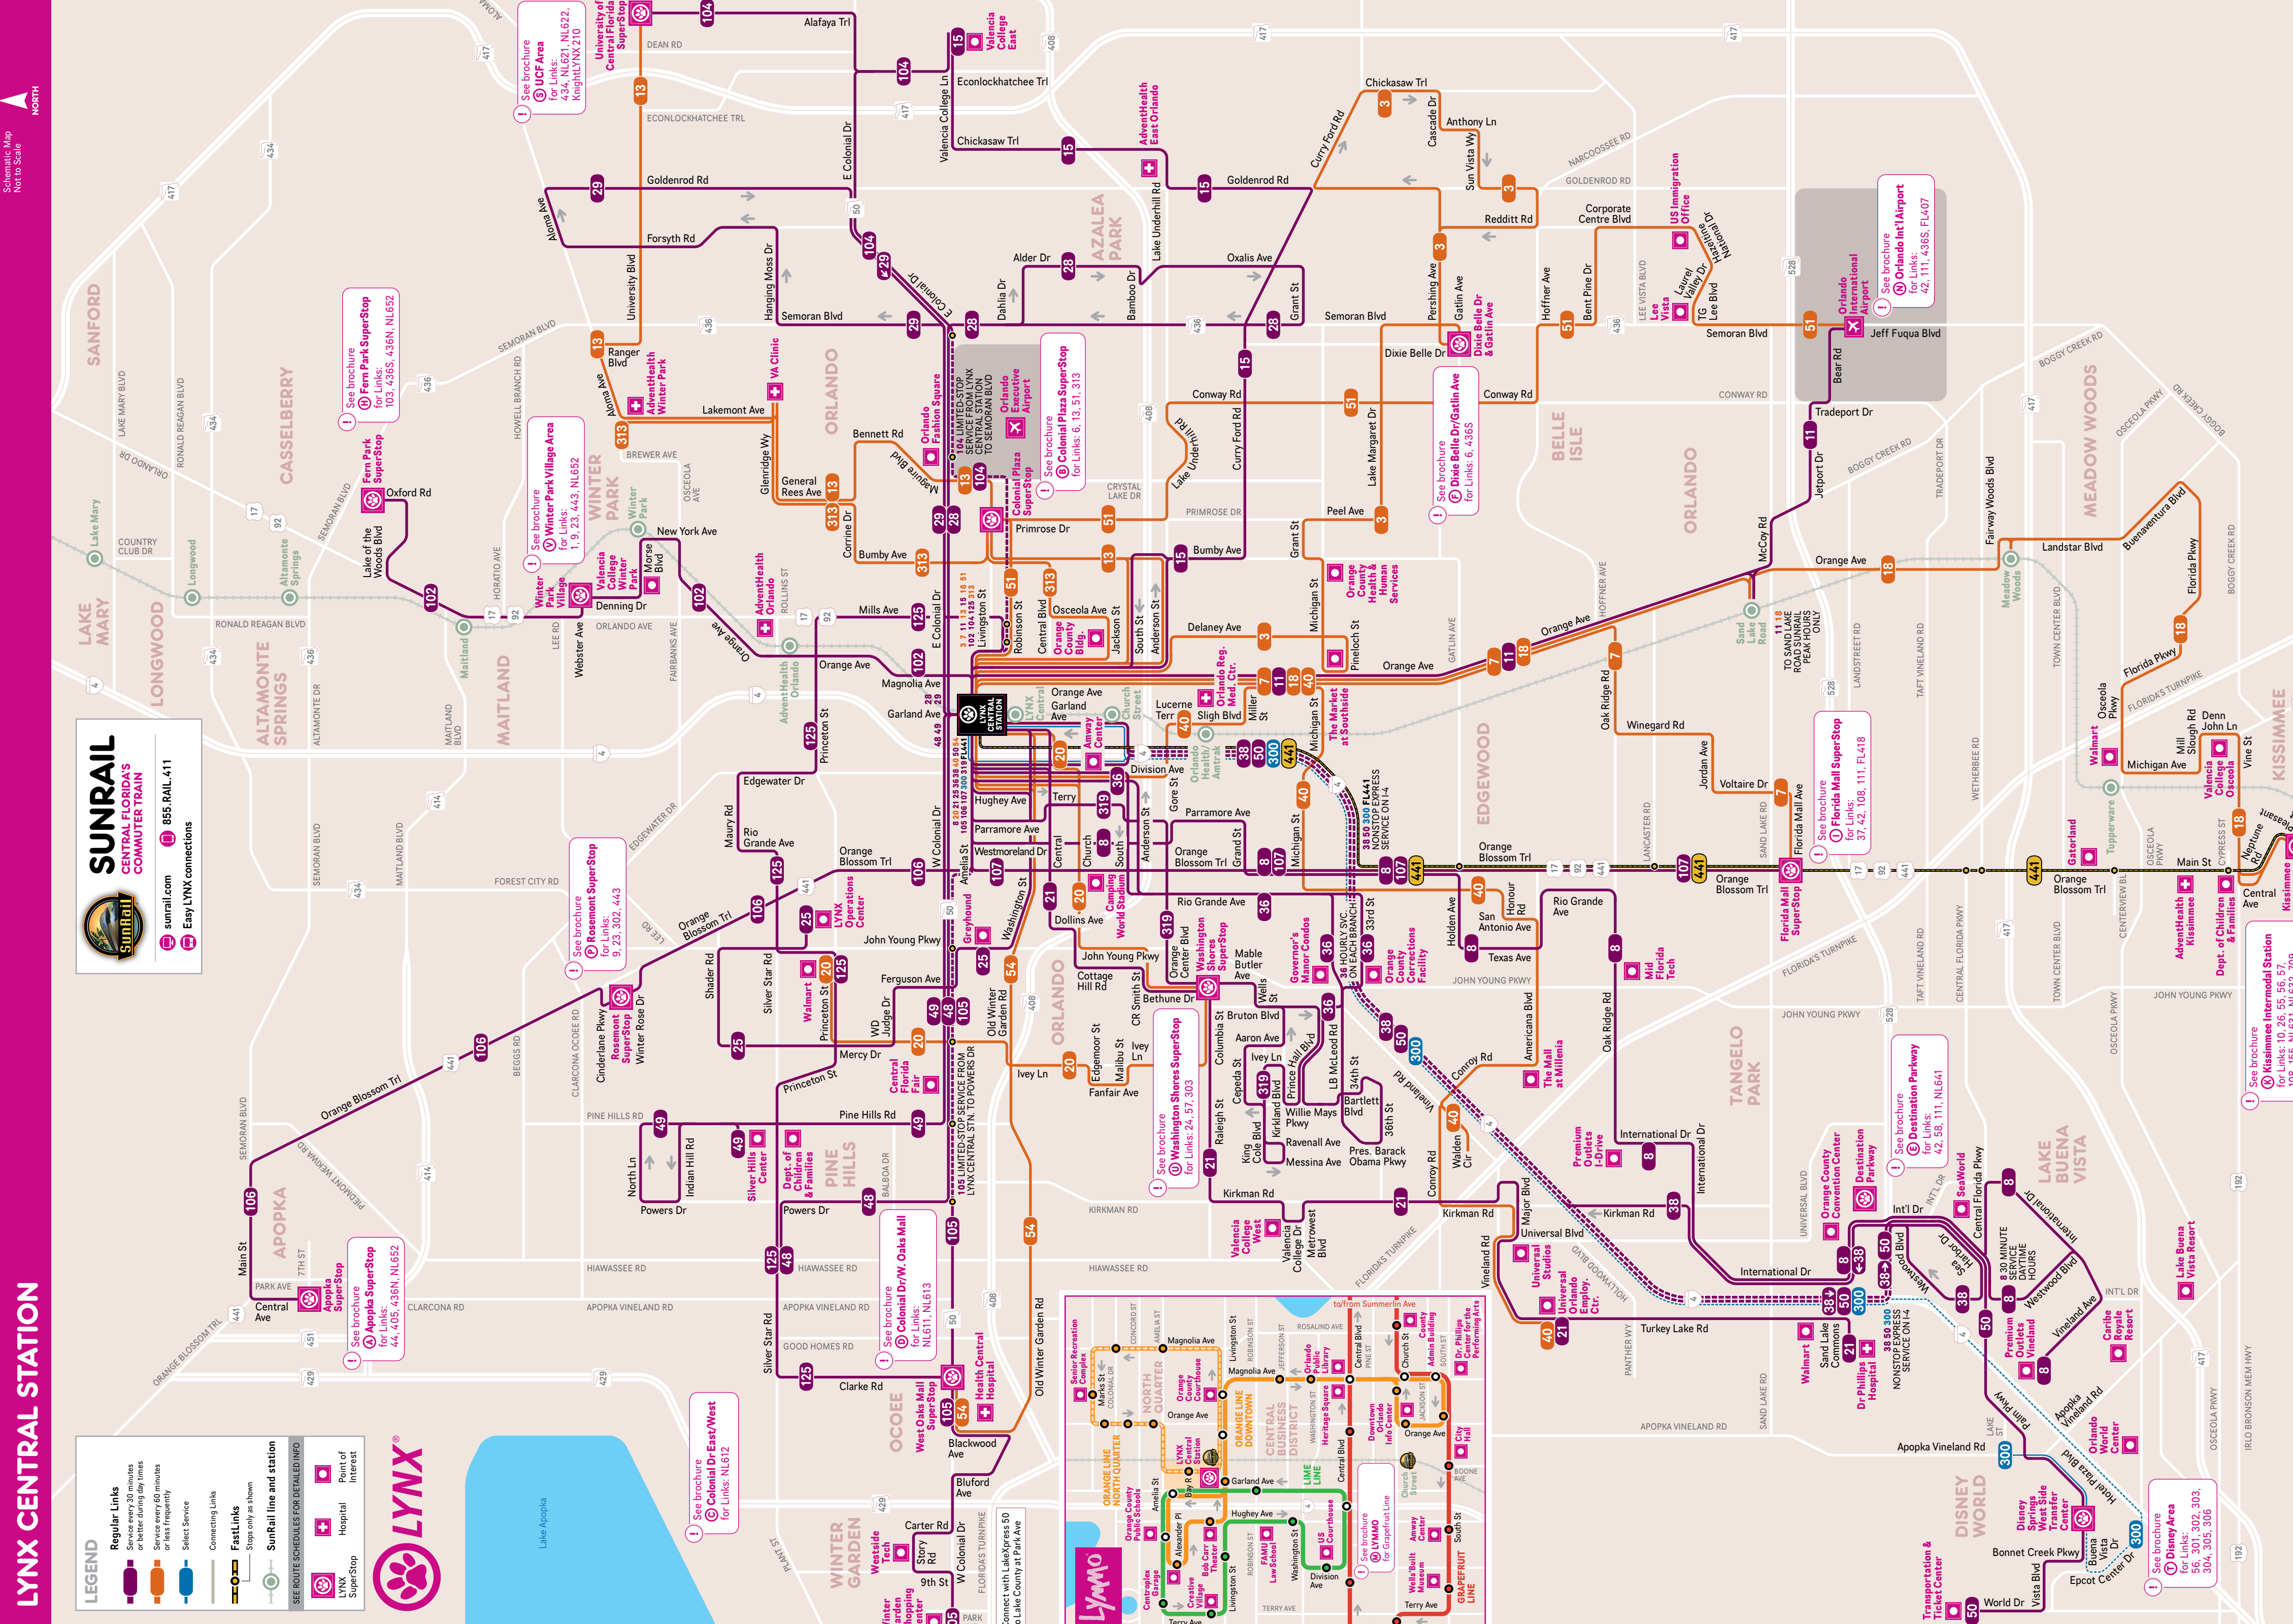

SUNRAIL
CENTRAL FLORIDA'S
COMMUTER TRAIN

sunrail.com 855.RAIL.411
Easy LYNX connections

LEGEND

- Regular Links: Service every 20 minutes or better during day times or less frequently
- FastLinks: Service every 60 minutes or less frequently
- Connecting Links: Select Service
- FastLinks: Stops only as shown
- SunRail line and station: SEE ROUTE SCHEDULES FOR DETAILED INFO
- LYNX Super-Stop
- Hospital
- Point of Interest

LYNX

1 See brochure for Links: 103, 436S, 436N, NL652
Fern Park Super-Stop

1 See brochure for Links: 1, 9, 23, 443, NL652
Winter Park Village Area

1 See brochure for Links: 9, 23, 302, 443
Rosemont Super-Stop

1 See brochure for Links: 44, 40S, 436N, NL652
Apopka Super-Stop

1 See brochure for Links: NL612
Colonial Dr East/West

1 See brochure for Links: 434, NL621, NL622, KnightLYNX 210
JCF Area

1 See brochure for Links: 6, 13, 51, 313
Colonial Plaza Super-Stop

1 See brochure for Links: 6, 13, 51, 313
Dixie Belle Dr/Gatlin Ave

1 See brochure for Links: 42, 58, 111, NL641
Destination Parkway

1 See brochure for Links: 56, 301, 302, 303, 304, 305, 306
Disney Area

1 See brochure for Links: 42, 111, 436S, FL407
Orlando Int'l Airport

1 See brochure for Links: 37, 42, 108, 111, FL418
Florida Mall Super-Stop

1 See brochure for Links: 37, 42, 108, 111, FL418
Florida Mall Super-Stop

1 See brochure for Links: 42, 58, 111, NL641
Destination Parkway

1 See brochure for Links: 56, 301, 302, 303, 304, 305, 306
Disney Area

1 See brochure for Links: 42, 111, 436S, FL407
Orlando Int'l Airport