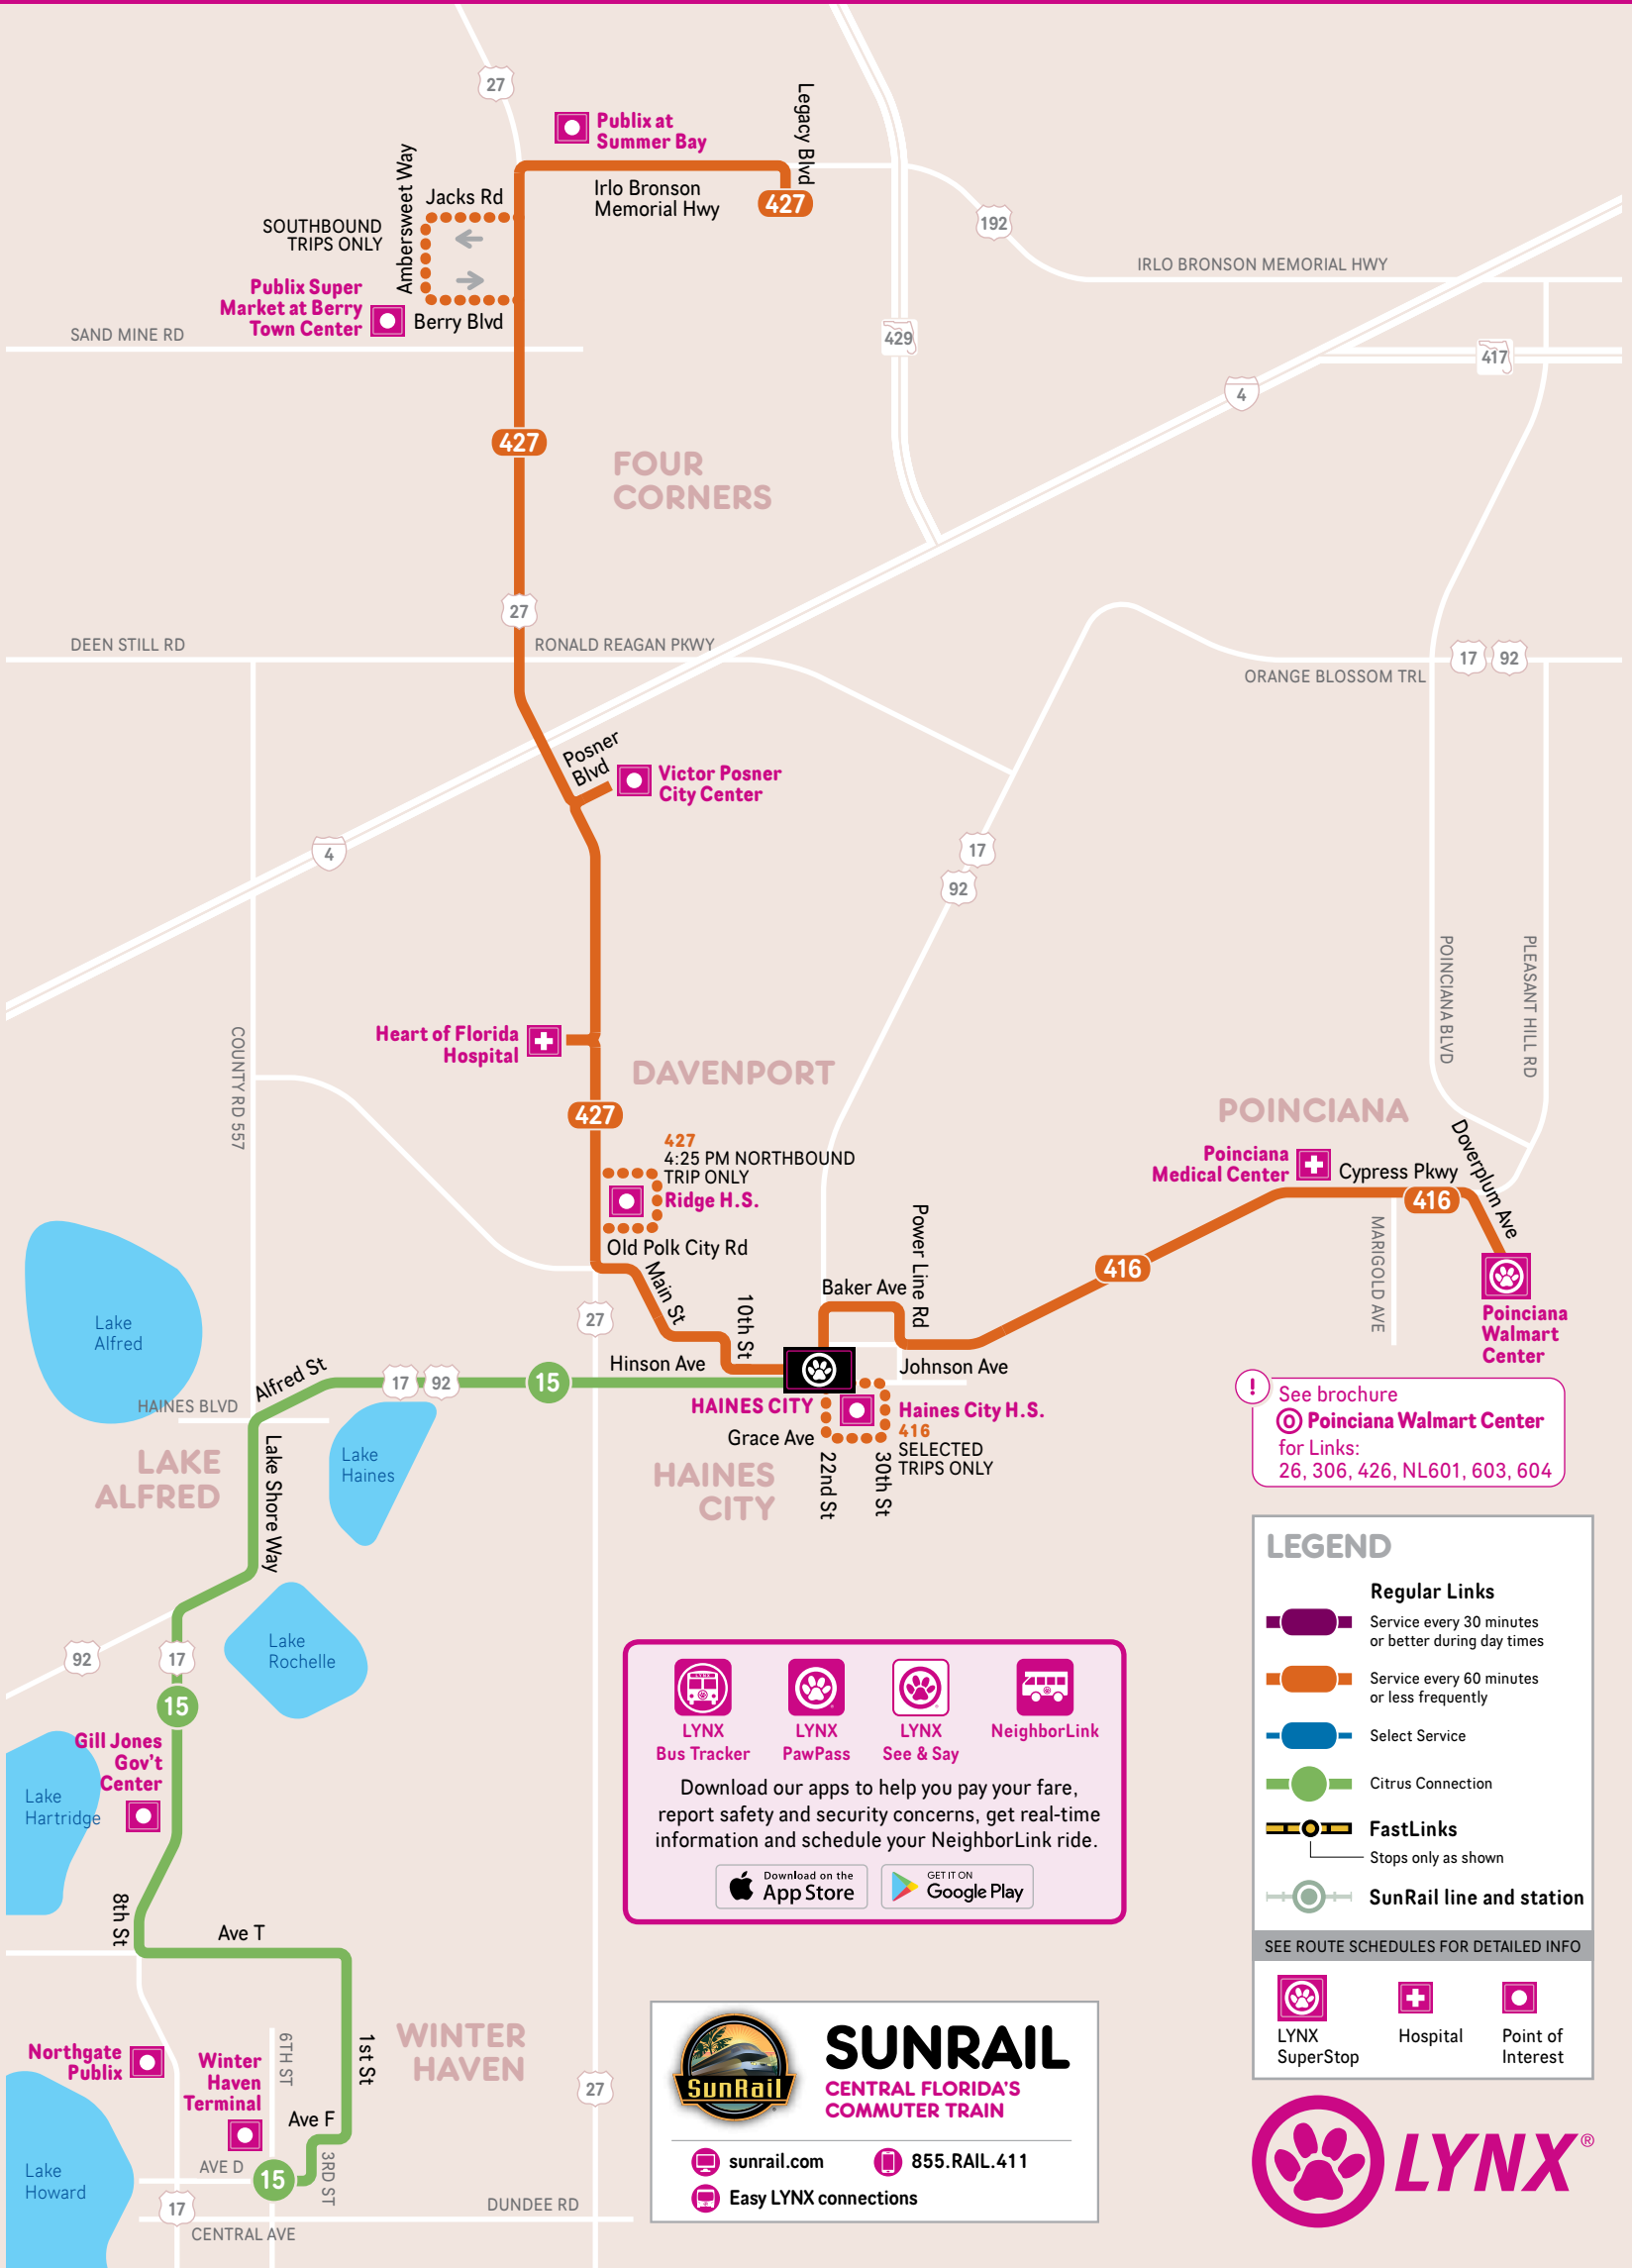

HAINES CITY

Schematic Map
Not to Scale

See brochure for Poinciana Walmart Center for Links: 26, 306, 426, NL601, 603, 604

LEGEND

- **Regular Links**
  - Service every 30 minutes or better during day times
  - Service every 60 minutes or less frequently
- Select Service
- Citrus Connection
- **FastLinks**
  - Stops only as shown
- SunRail line and station

SEE ROUTE SCHEDULES FOR DETAILED INFO

- LYNX SuperStop
- Hospital
- Point of Interest

LYNX Bus Tracker
LYNX PawPass
LYNX See & Say
NeighborLink

Download our apps to help you pay your fare, report safety and security concerns, get real-time information and schedule your NeighborLink ride.

Download on the App Store
GET IT ON Google Play

SUNRAIL
CENTRAL FLORIDA'S COMMUTER TRAIN

sunrail.com
855.RAIL.411

Easy LYNX connections