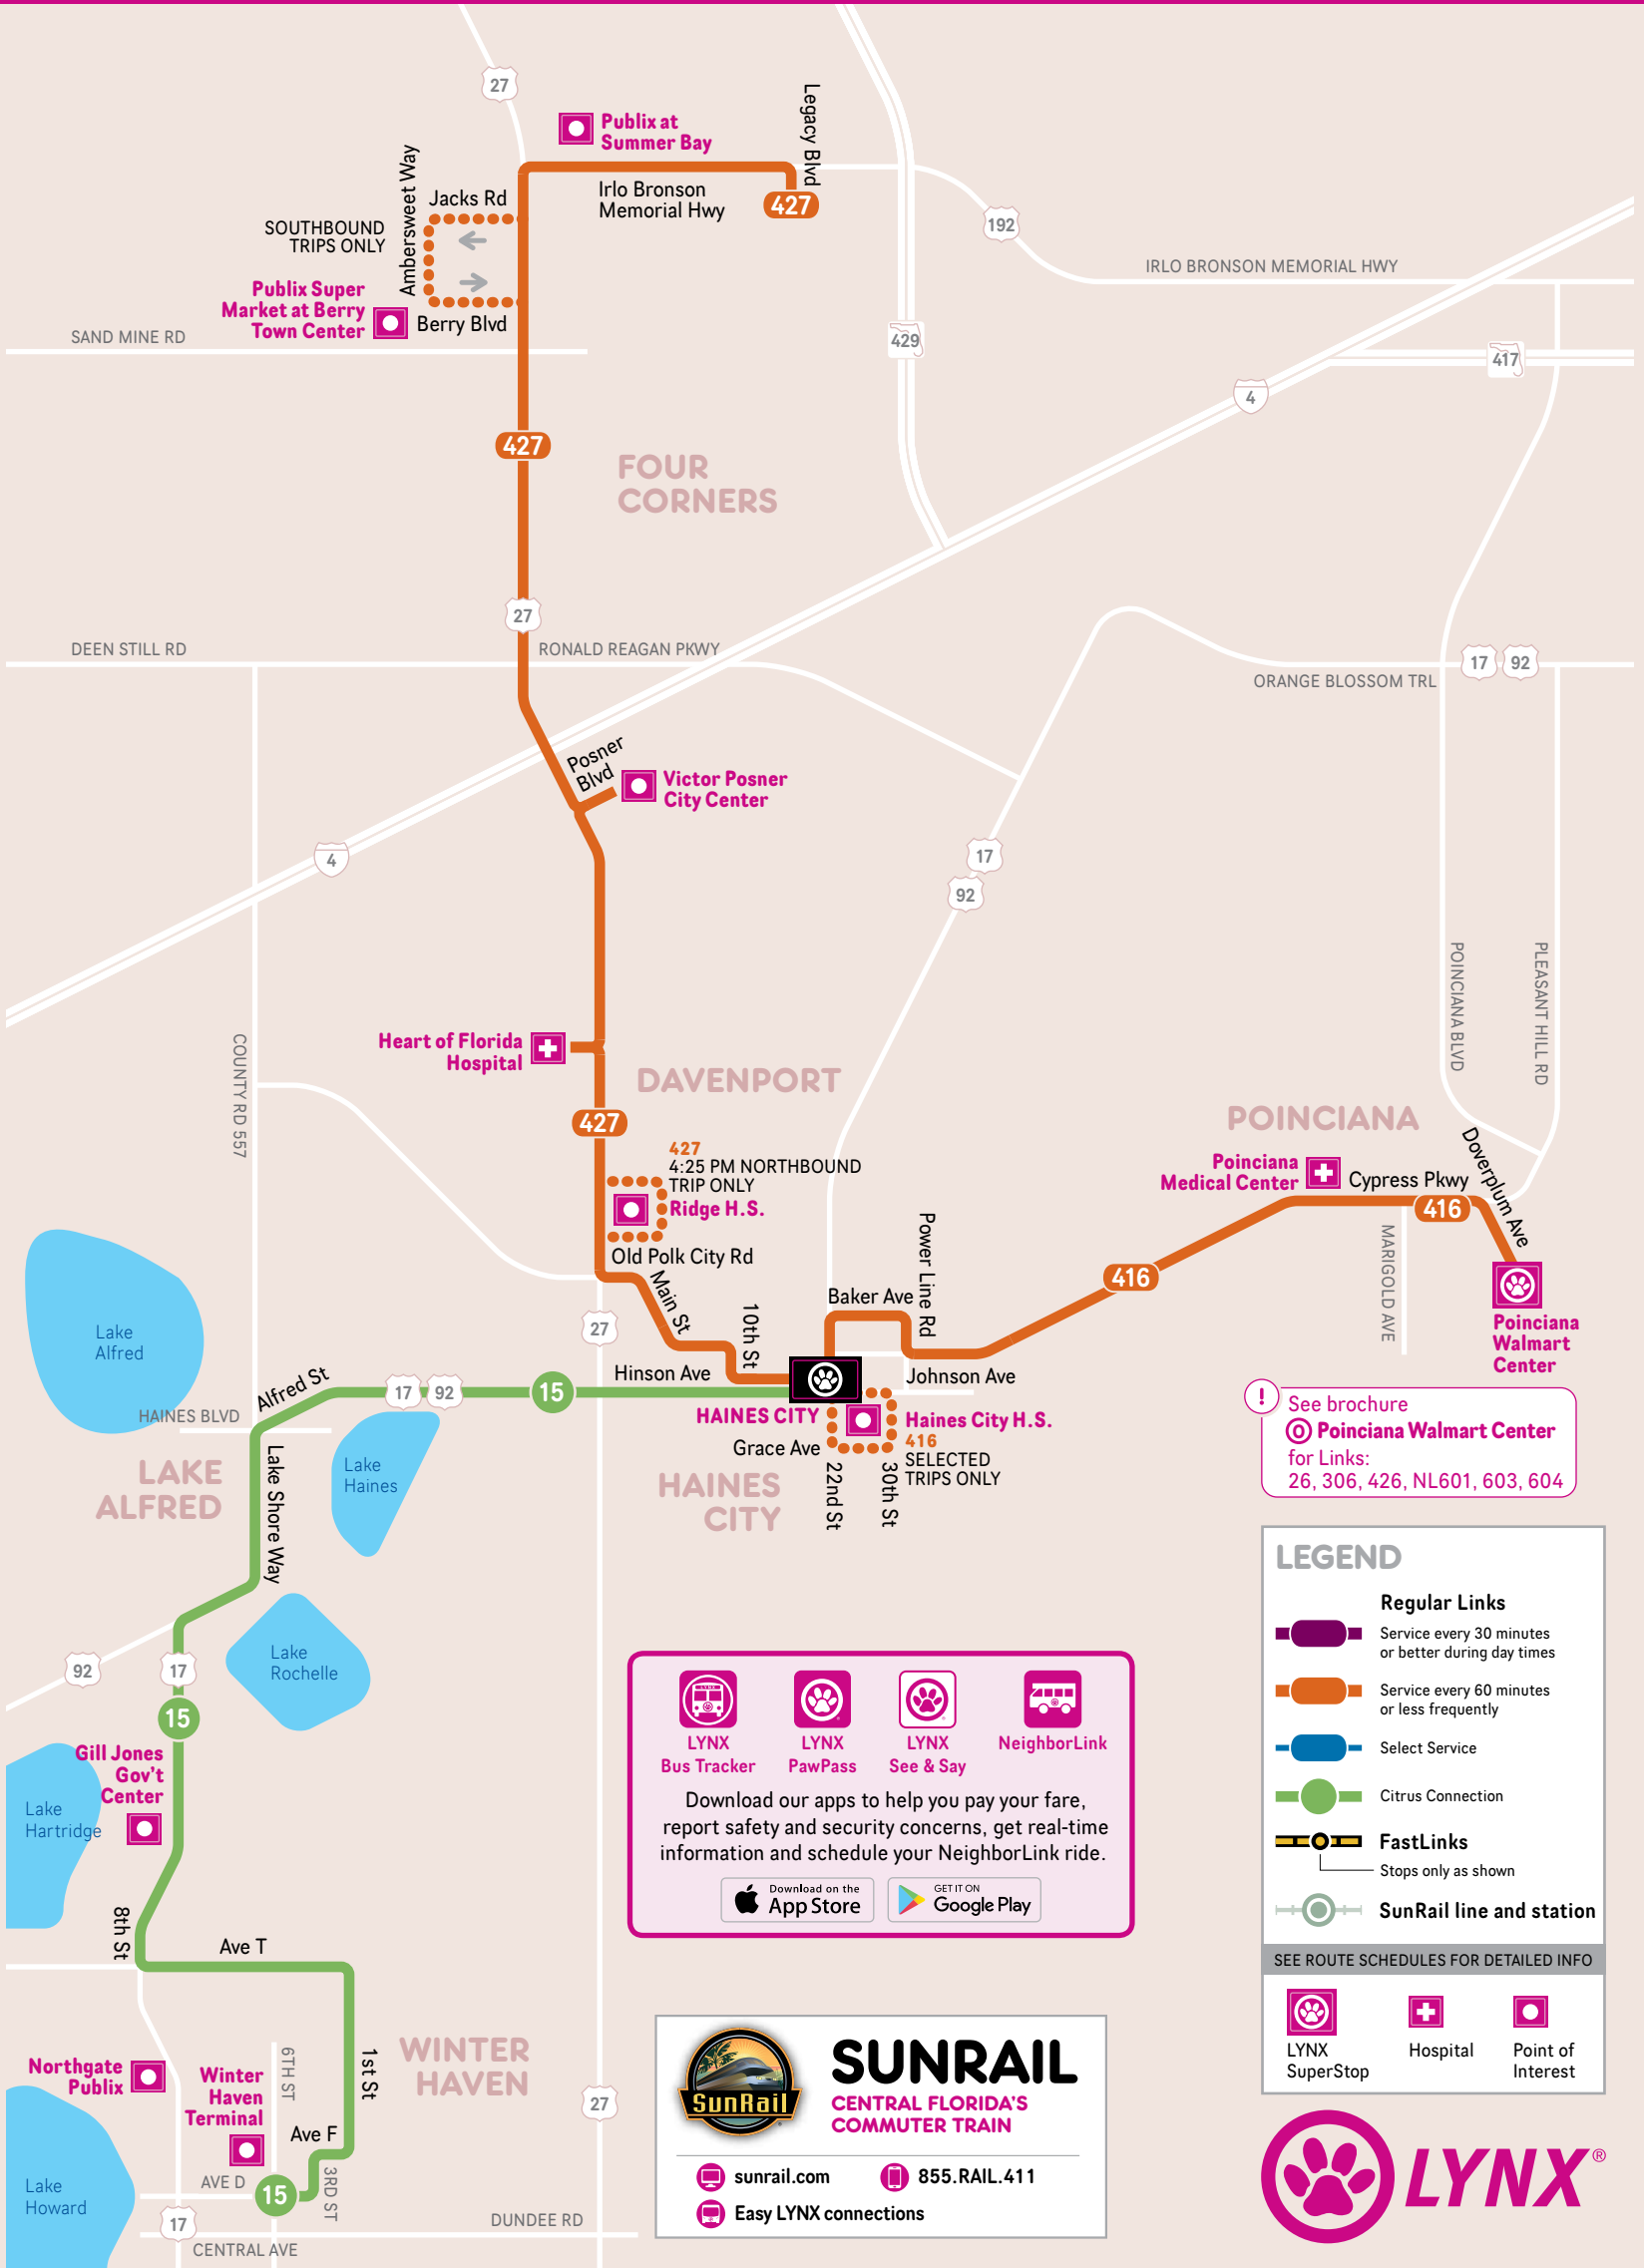

# WELCOME ABOARD!

LYNX operates 89 Links to great places throughout Central Florida. If you don't see your destination here, **CONTACT US** and we can connect you to the right Link for your trip.

Riding LYNX is also easy on your wallet. You can pay for your trip as you board the bus:

- Poinciana
- Victor Posner City Center
- Winter Haven

Effective:  
APRIL 2019

Other accessible formats available upon request

## HAINES CITY

Schematic Map  
Not to Scale

See brochure for Poinciana Walmart Center for Links: 26, 306, 426, NL601, 603, 604

**LEGEND**

- Regular Links**
  - Service every 30 minutes or better during day times
  - Service every 60 minutes or less frequently
- Select Service
- Citrus Connection
- FastLinks**
  - Stops only as shown
- SunRail line and station

SEE ROUTE SCHEDULES FOR DETAILED INFO

- LYNX SuperStop
- Hospital
- Point of Interest

Download our apps to help you pay your fare, report safety and security concerns, get real-time information and schedule your NeighborLink ride.