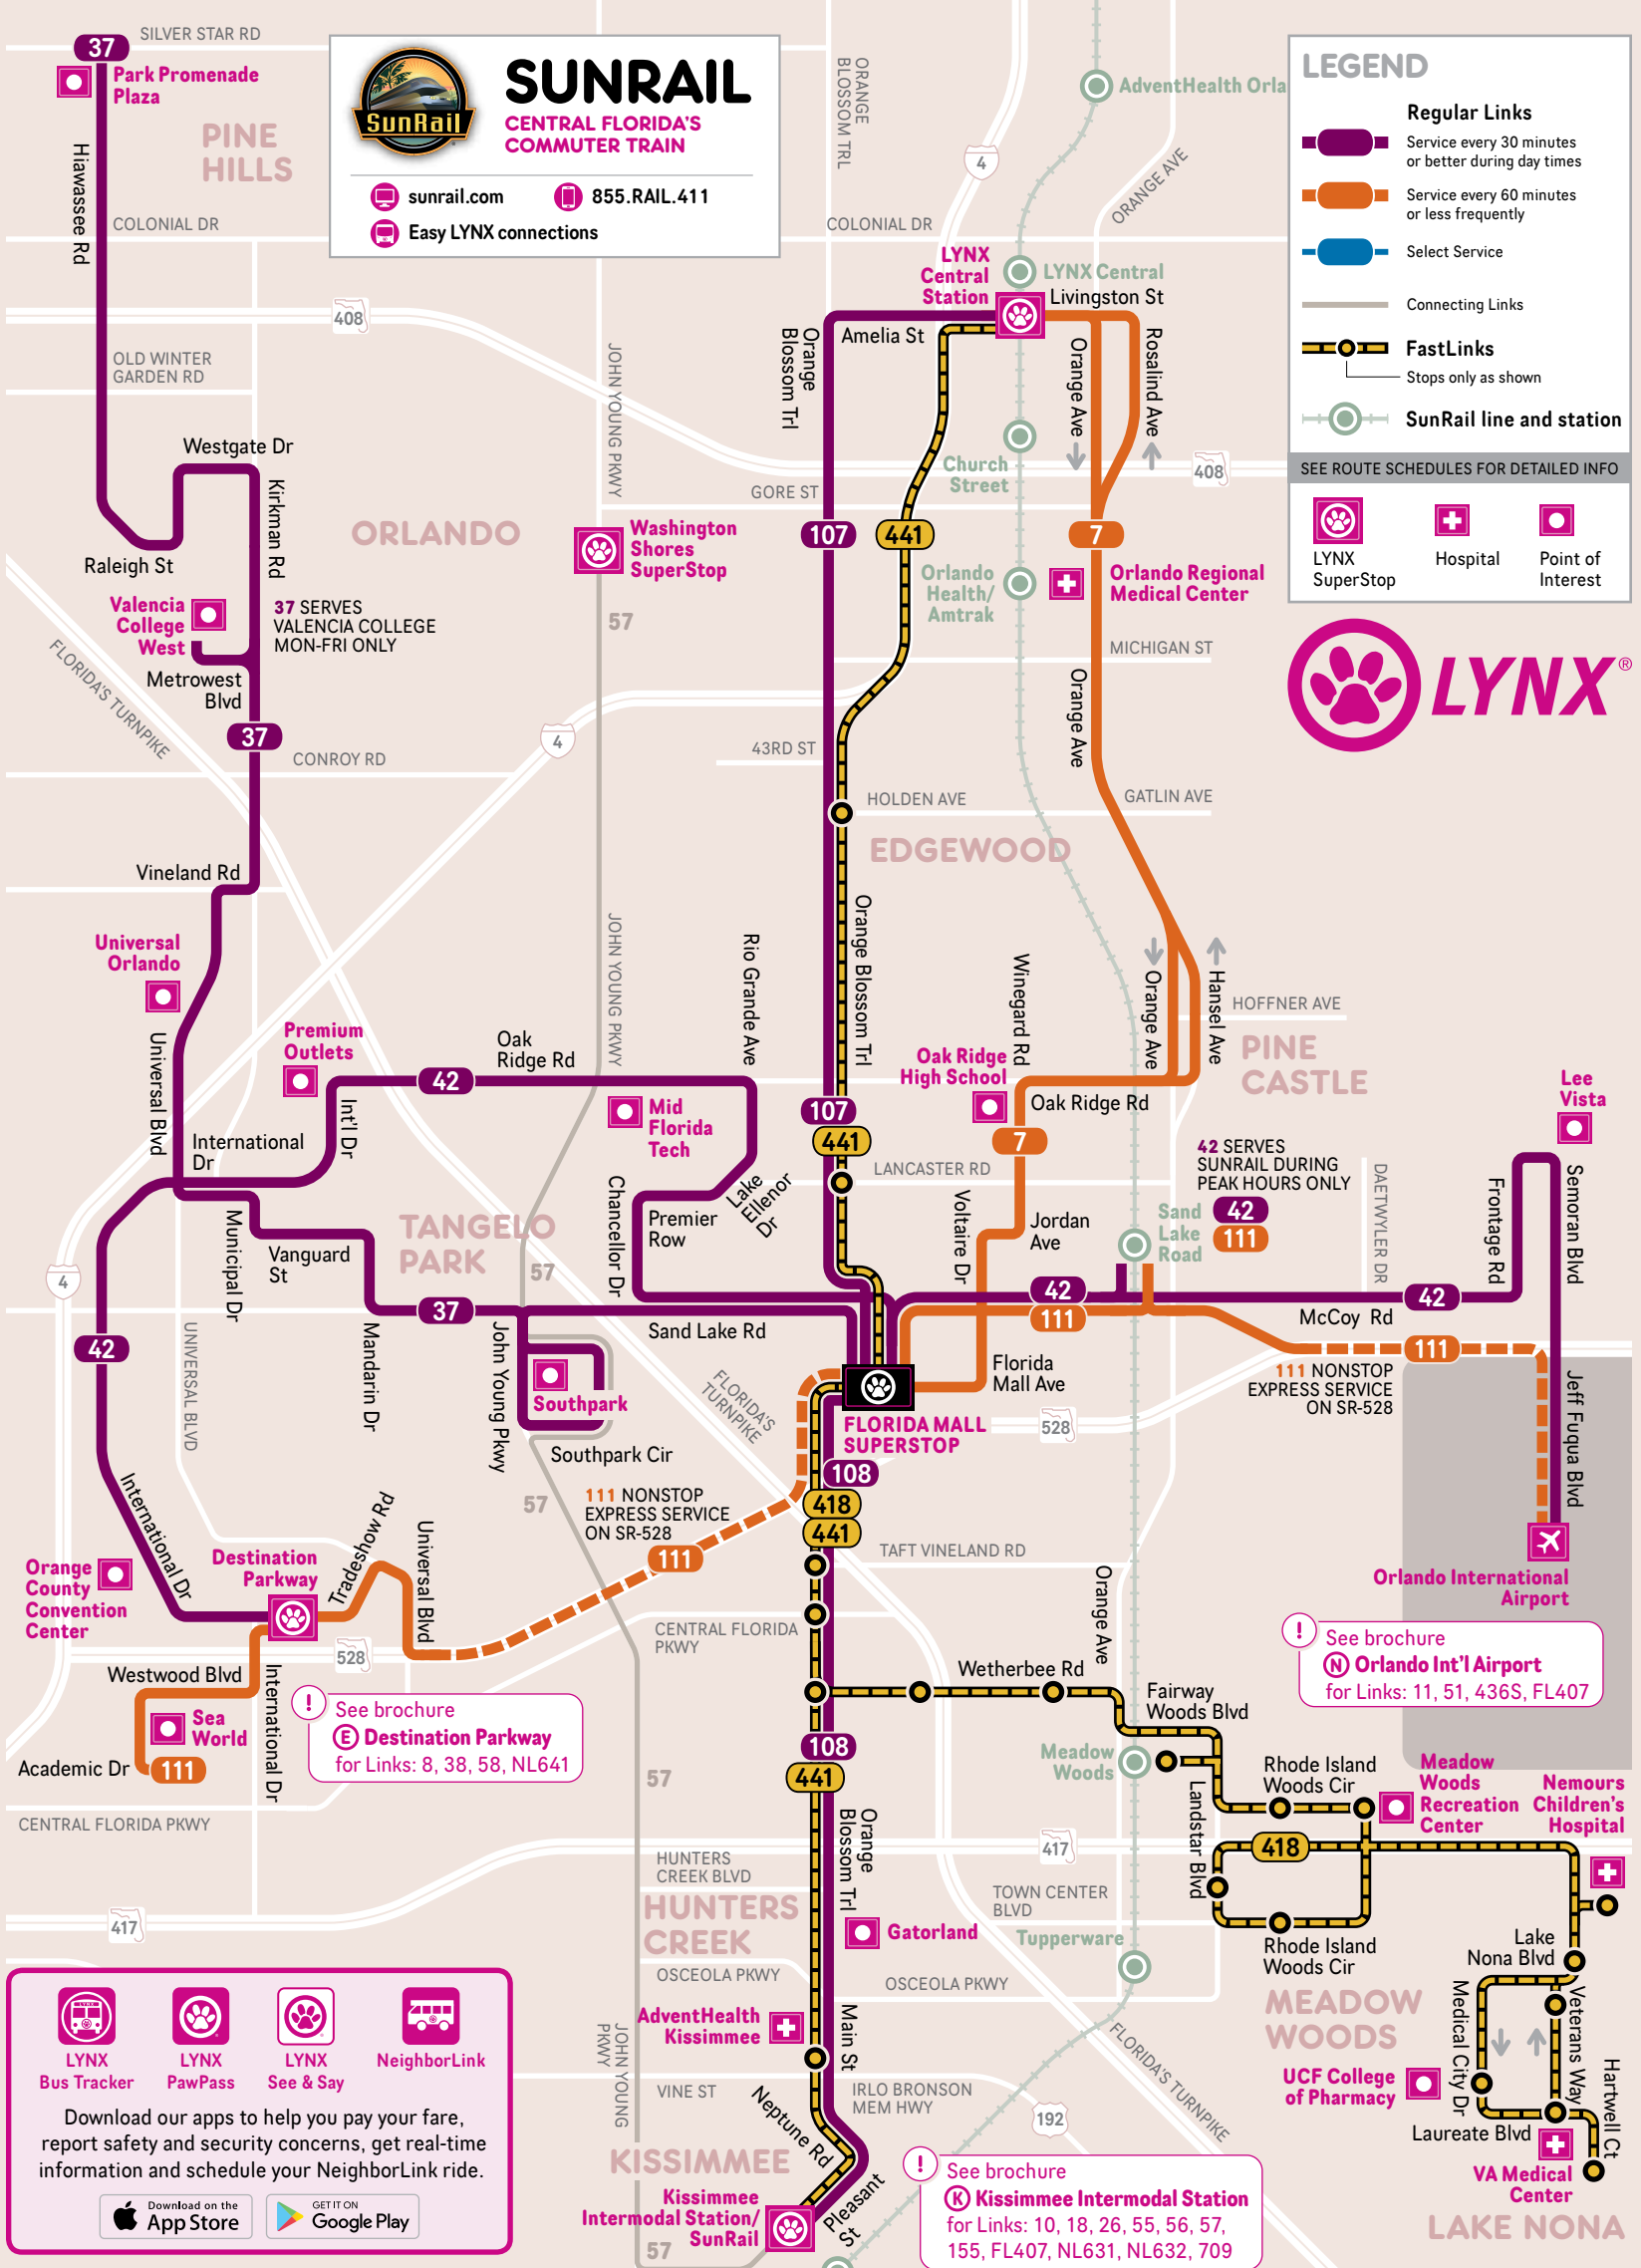

FLORIDA MALL SUPERSTOP

Schematic Map
Not to Scale

SUNRAIL
CENTRAL FLORIDA'S
COMMUTER TRAIN

sunrail.com   855.RAIL.411

Easy LYNX connections

LEGEND

- **Regular Links**
  Service every 30 minutes or better during day times
- Service every 60 minutes or less frequently
- Select Service
- Connecting Links
- **FastLinks**
  Stops only as shown
- SunRail line and station

SEE ROUTE SCHEDULES FOR DETAILED INFO

- LYNX SuperStop
- Hospital
- Point of Interest

- LYNX Bus Tracker
- LYNX PawPass
- LYNX See & Say
- NeighborLink

Download our apps to help you pay your fare, report safety and security concerns, get real-time information and schedule your NeighborLink ride.

Download on the
App Store

GET IT ON
Google Play

See brochure for Links: 10, 18, 26, 55, 56, 57, 155, FL407, NL631, NL632, 709

See brochure for Links: 11, 51, 436S, FL407

See brochure for Links: 8, 38, 58, NL641