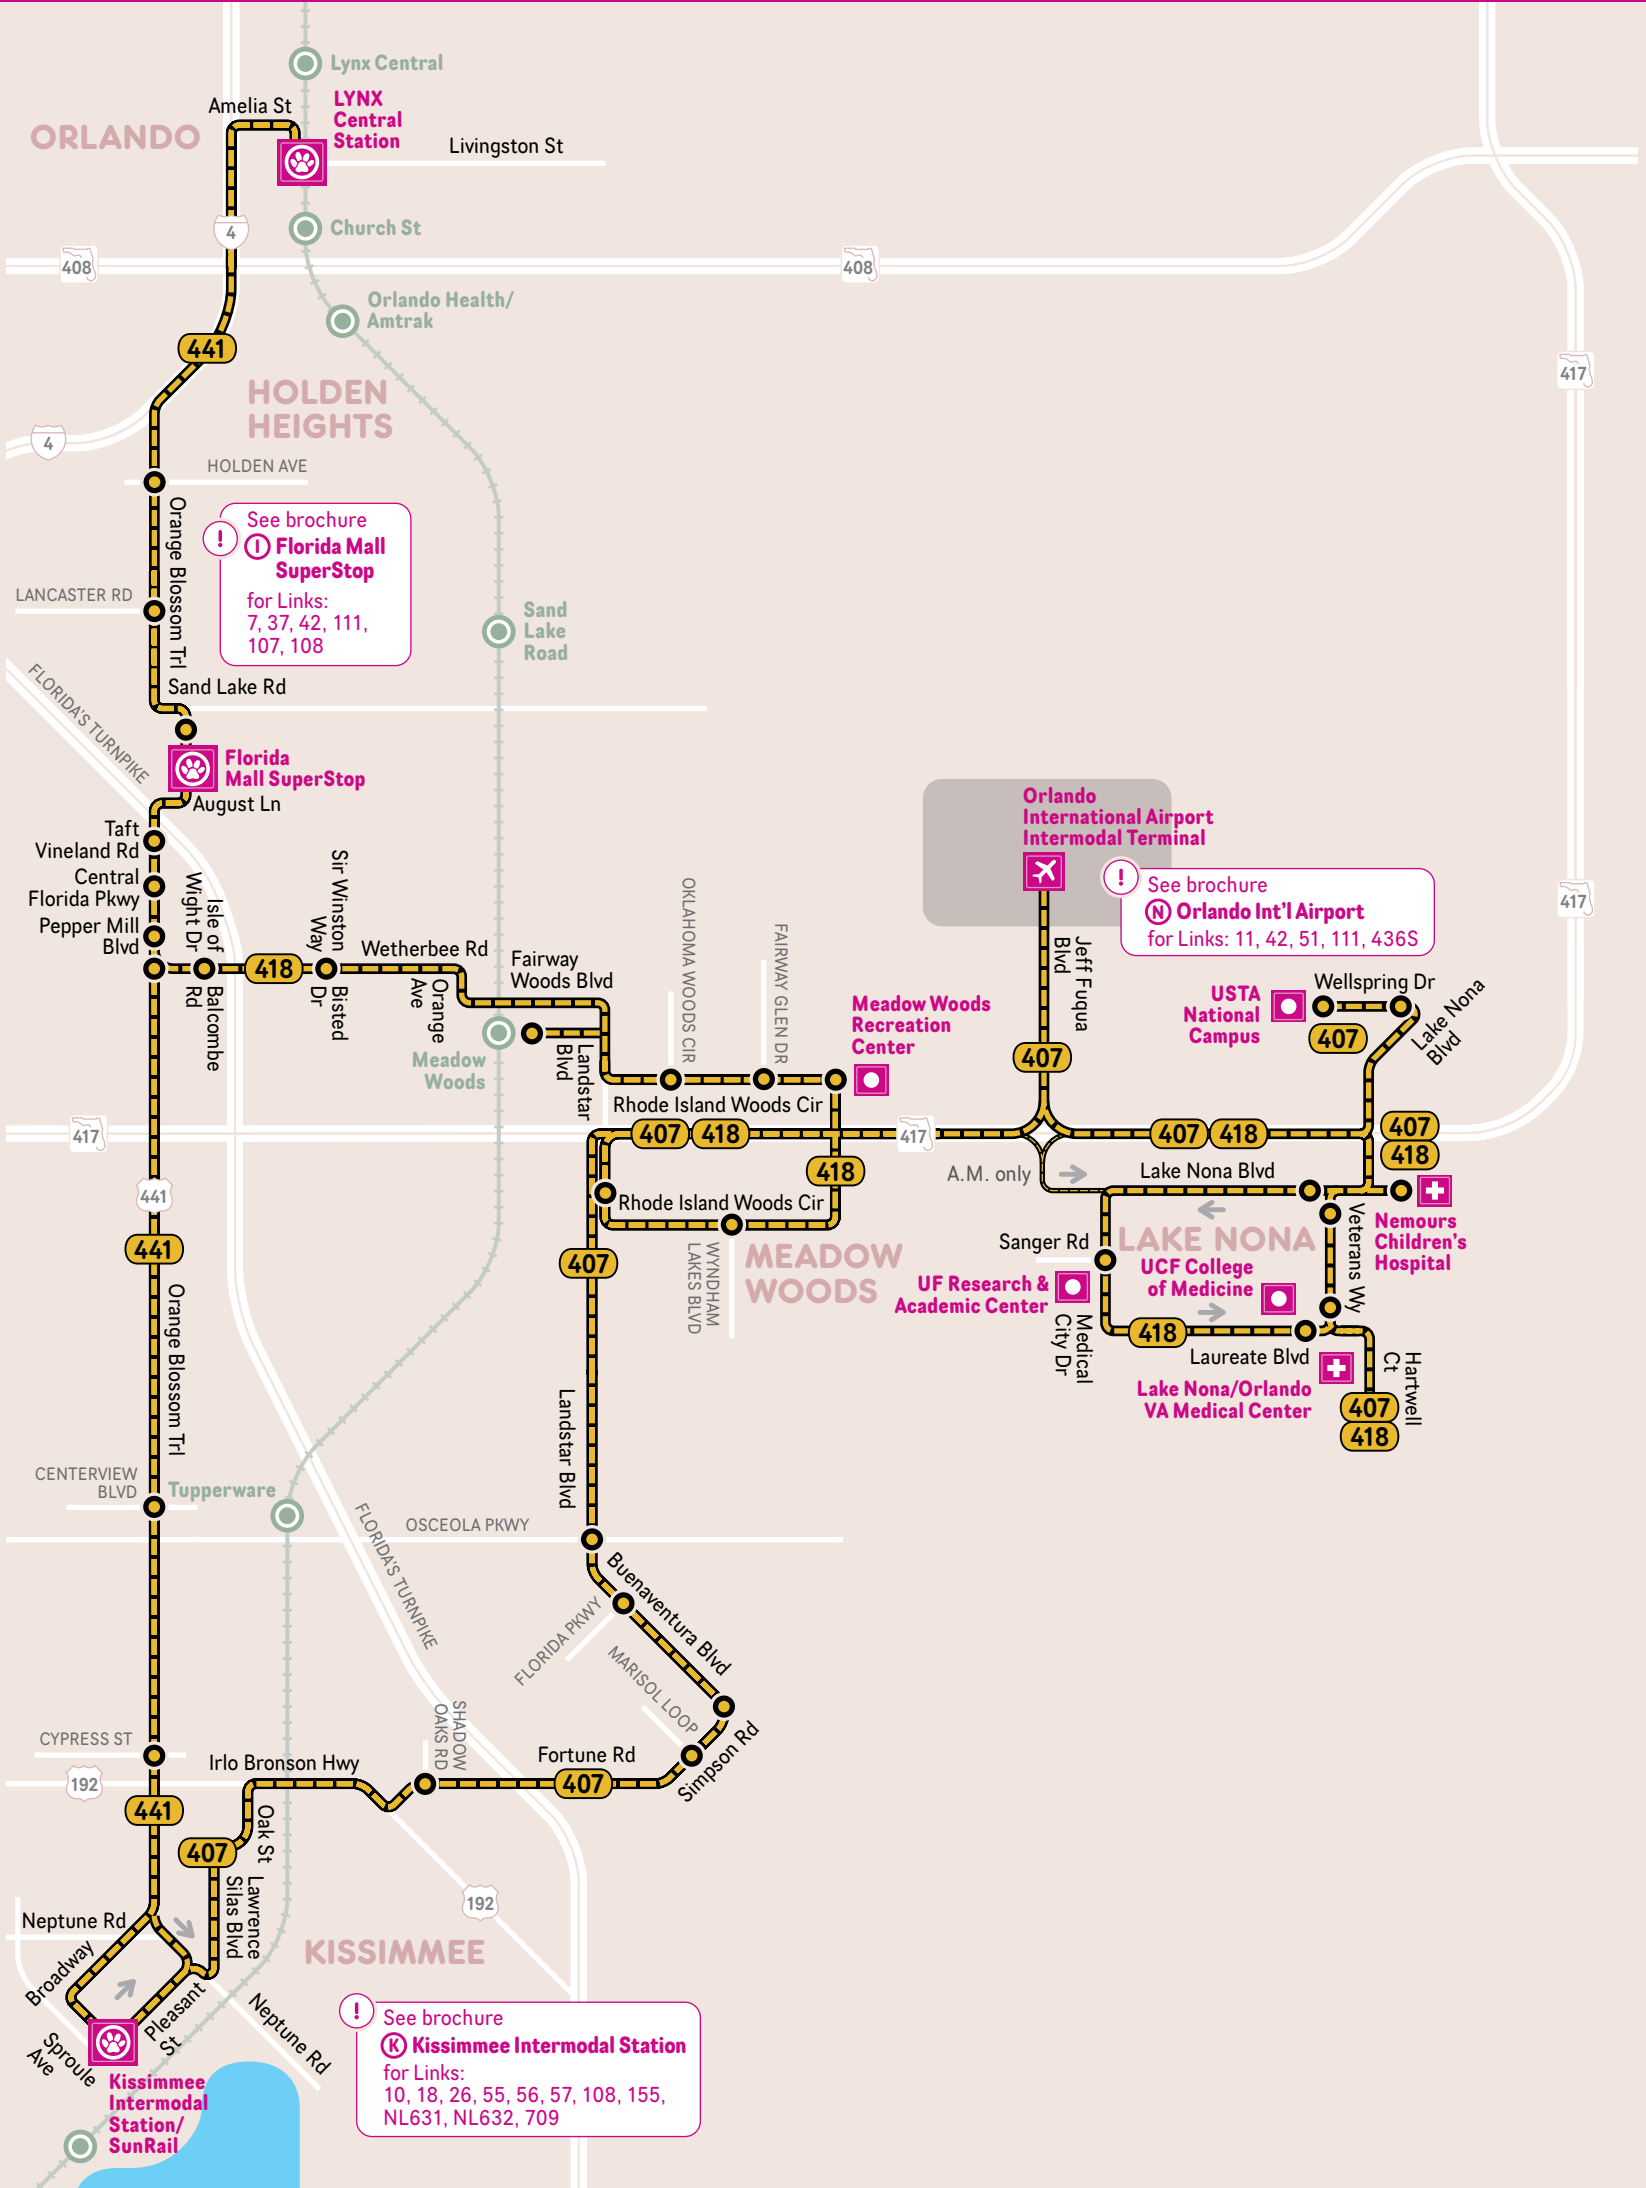

WELCOME ABOARD!

LYNX operates 86 Links to great places throughout Central Florida. If you don't see your destination here, **CONTACT US** and we can connect you to the right Link for your trip.

Riding LYNX is also easy on your wallet. You can pay for your trip as you board the bus:

ONE RIDE	ALL-DAY	Links 416, 427 and 709 observe a different fare structure. Please see individual Link schedules for more information. EXACT FARE REQUIRED No change given.
$2.00	$4.50	
Regular	Regular	
$1.00	$2.25	
with LYNX discount fare ID	with LYNX discount fare ID	

Ready to roll? Look inside for more info...

LYNX is the public transit provider for Orange, Osceola and Seminole counties. Additional connectivity with Lake and Polk counties.

CONTACT US for information on fares, bus stops, schedules and trip planning:

407-841-5969 phone

golynx.com web

THANK YOU FOR RIDING LYNX!

BROCHURE

FastLink
407, 418, 441

DIRECT SERVICE TO:

Downtown Orlando	Medical City
Florida Mall	Orlando Int'l Airport
Kissimmee	
Meadow Woods	
SunRail Station	

Effective:
AUGUST 2019

Other accessible formats available upon request

FASTLINK SERVICES

Schematic Map
Not to Scale

LEGEND

- **Regular Links**
  - Service every 30 minutes or better during day times
  - Service every 60 minutes or less frequently
  - Select Service
- Connecting Links
- **FastLinks**
  - Stops only as shown
- **SunRail line and station**

SEE ROUTE SCHEDULES FOR DETAILED INFO

- LYNX SuperStop
- Hospital
- Point of Interest