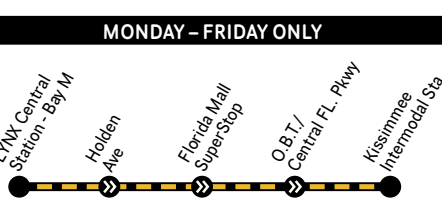

441 OUTBOUND FASTLINK to Kissimmee

MONDAY – FRIDAY ONLY				
6:00	6:09	6:20	6:27	6:47
7:00	7:09	7:20	7:27	7:47
8:00	8:09	8:21	8:28	8:48
9:00	9:09	9:21	9:28	9:48
10:00	10:09	10:21	10:29	10:50
11:00	11:09	11:22	11:30	11:51
12:00	12:09	12:22	12:31	12:54
1:00	1:09	1:22	1:31	1:54
2:00	2:10	2:23	2:32	2:55
3:00	3:11	3:25	3:37	4:02
4:00	4:11	4:25	4:37	5:02
5:00	5:11	5:25	5:39	6:04
6:00	6:11	6:24	6:36	7:01

Light numbers are AM Times
Bold numbers are PM Times