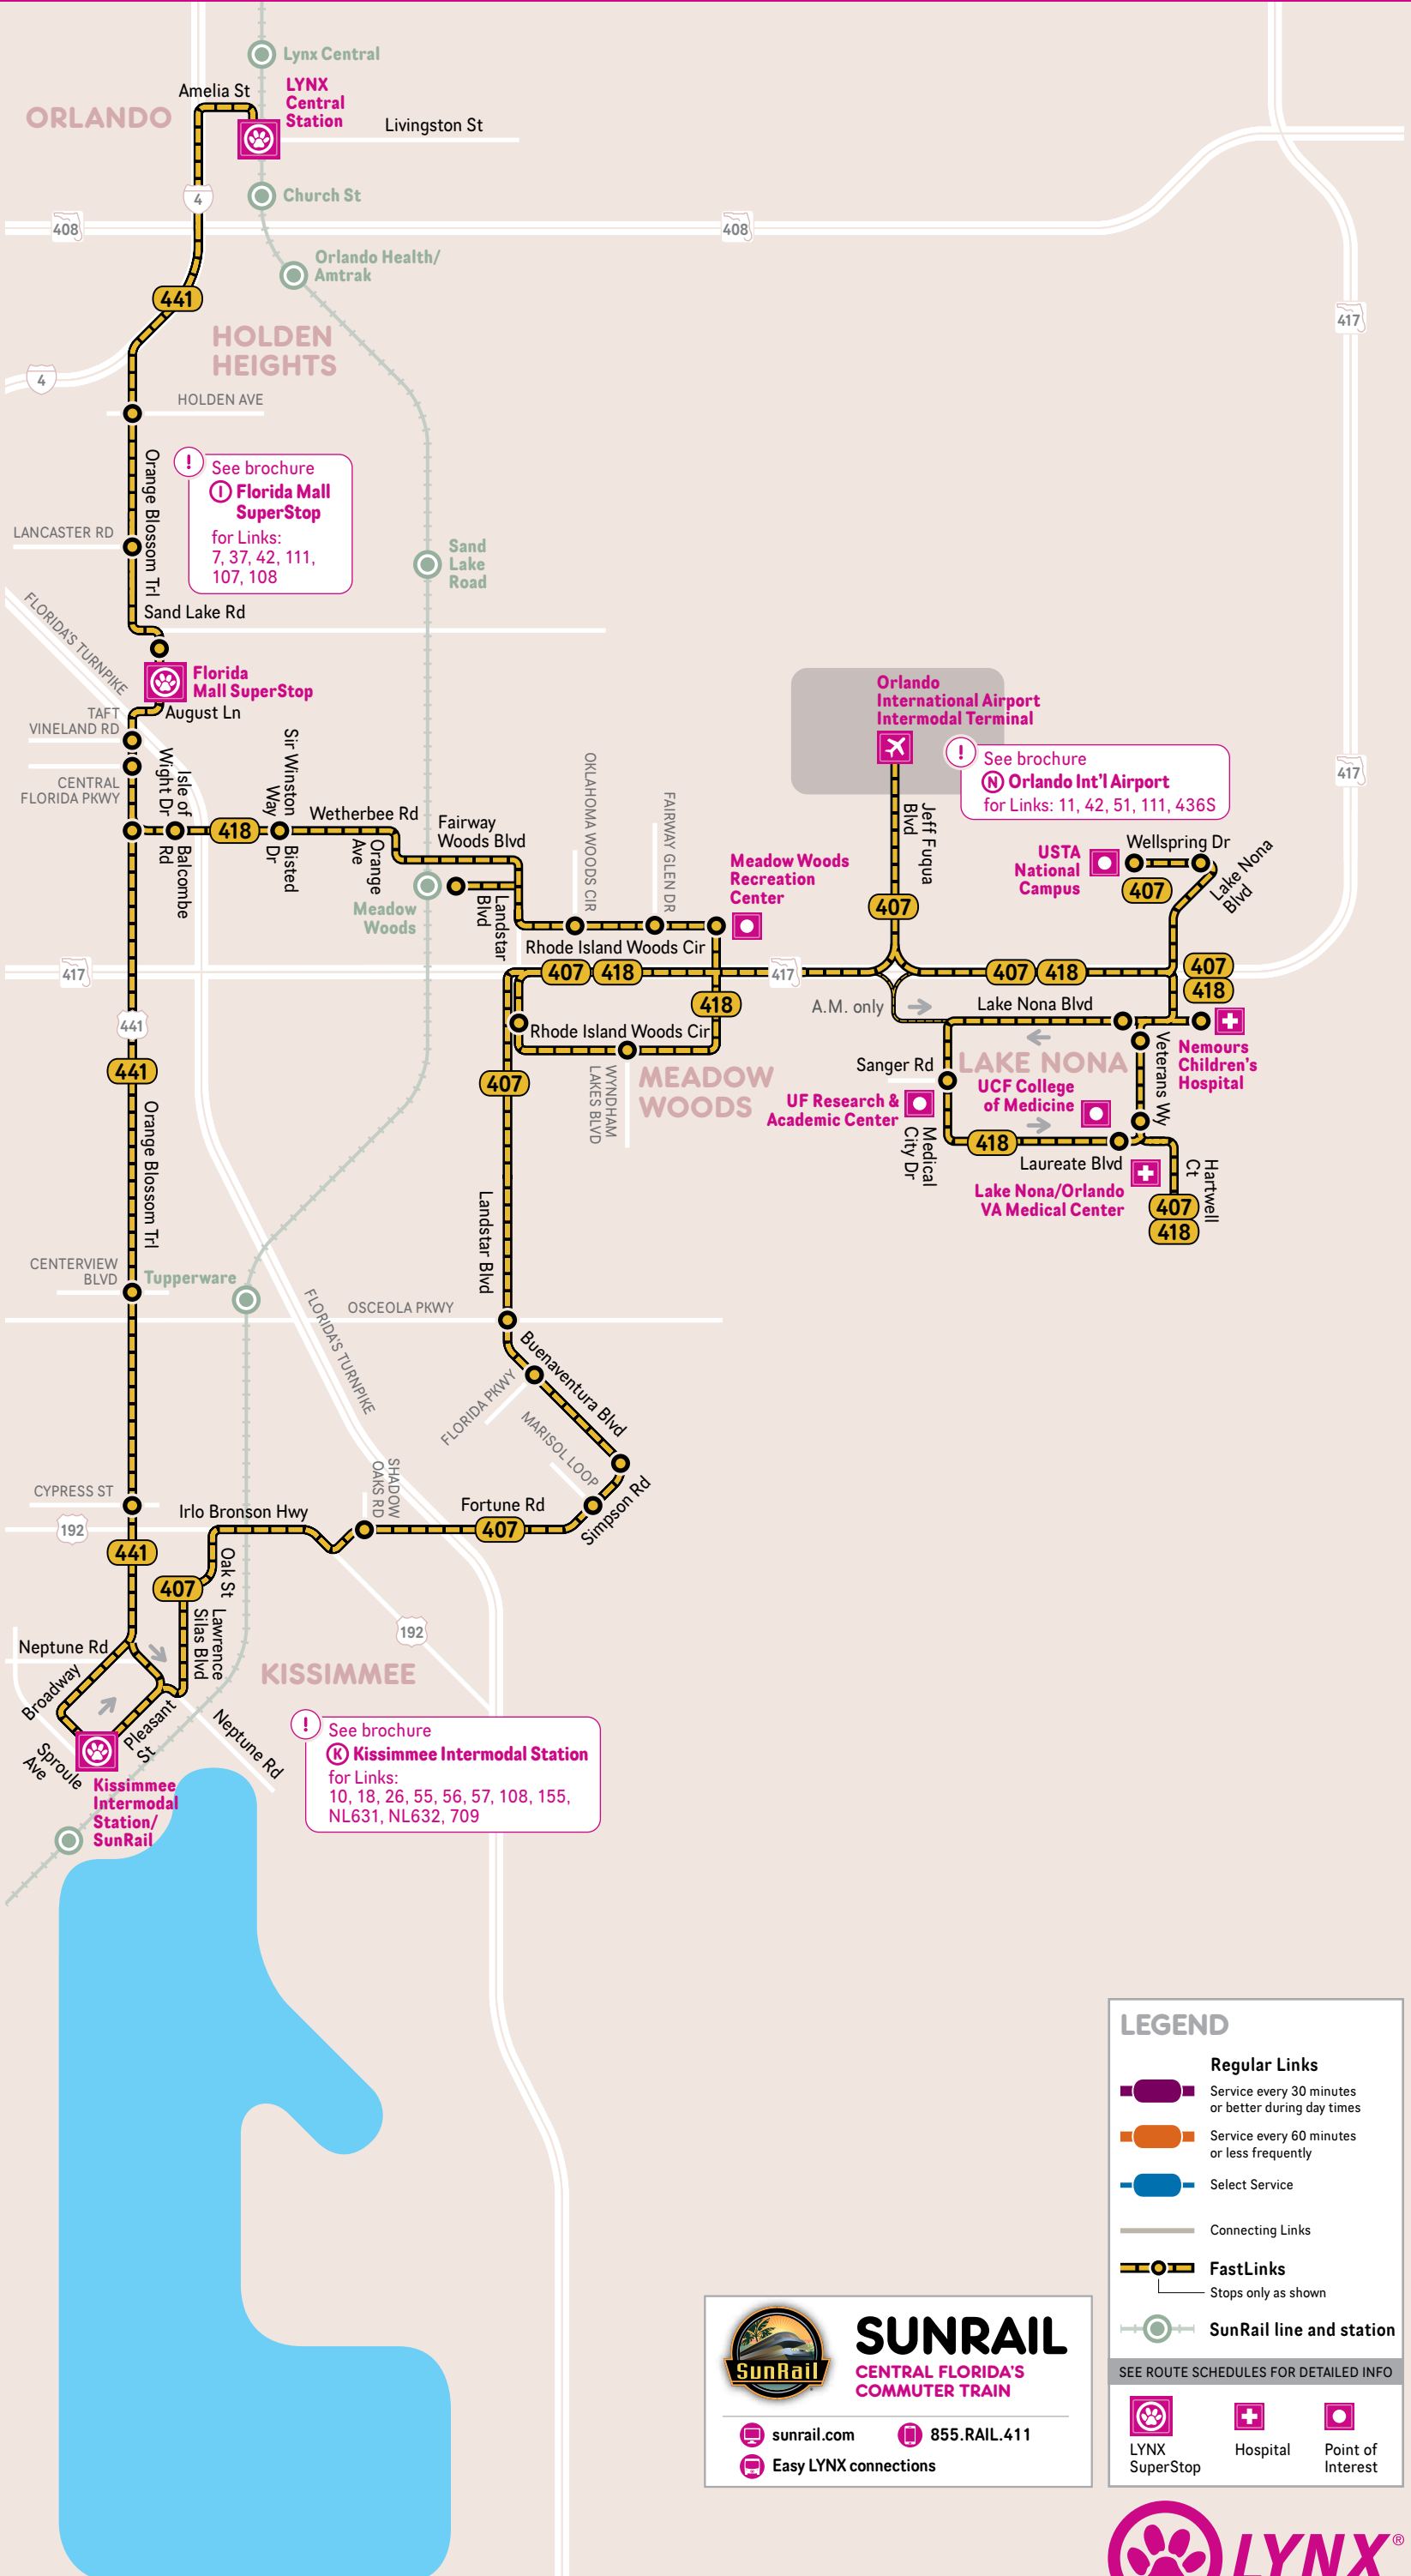

WELCOME ABOARD!

LYNX operates 89 Links to great places throughout Central Florida. If you don't see your destination here, **CONTACT US** and we can connect you to the right Link for your trip.

Riding LYNX is also easy on your wallet. You can pay for your trip as you board the bus:

ONE RIDE	ALL-DAY	Links 416, 427 and 709 observe a different fare structure.
$2.00 Regular	$4.50 Regular	Please see individual Link schedules for more information.
$1.00 with LYNX discount fare ID	$2.25 with LYNX discount fare ID	EXACT FARE REQUIRED No change given.

Ready to roll? Look inside for more info...

LYNX is the public transit provider for Orange, Osceola and Seminole counties. Additional connectivity with Lake and Polk counties.

CONTACT US for information on fares, bus stops, schedules and trip planning:

- **407-841-5969** phone
- **407-423-0787** tdd
- **golynx.com** web

THANK YOU FOR RIDING LYNX!

BROCHURE

FastLink
407, 418, 441

DIRECT SERVICE TO:

- **Downtown Orlando**
- **Florida Mall**
- **Kissimmee**
- **Meadow Woods SunRail Station**
- **Medical City**
- **Orlando Int'l Airport**

Effective:
APRIL 2019

Other accessible formats available upon request

FASTLINK SERVICES

Schematic Map
Not to Scale

SUNRAIL
CENTRAL FLORIDA'S
COMMUTER TRAIN

sunrail.com 855.RAIL.411
Easy LYNX connections

LEGEND

- **Regular Links**
  Service every 30 minutes or better during day times
- Service every 60 minutes or less frequently
- Select Service
- Connecting Links
- **FastLinks**
  Stops only as shown
- **SunRail line and station**

SEE ROUTE SCHEDULES FOR DETAILED INFO

- LYNX SuperStop
- Hospital
- Point of Interest