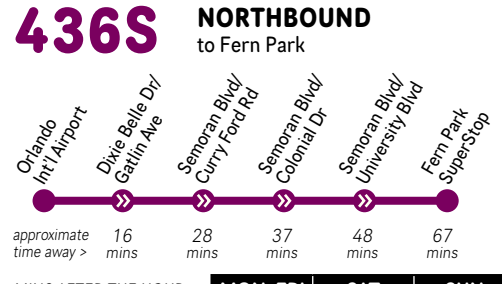

MINS AFTER THE HOUR	MON-FRI	SAT	SUN
FIRST TRIP	4:30 am	4:30 am	5:25 am
DAY			
5-6 am	:00, :30	:00, :30	:25
6-7 am			
7 am-6 pm			
EVE			
6-7 pm	:00, :30	:00, :35	
7-8 pm		:00, :30	
8-9 pm		:00, :30	
NIGHT			
9-10 pm	:00, :35	:00, :35	
10-11 pm	:05, :35	:05, :35	
LAST TRIP	11:05 pm	11:05 pm	10:25 pm