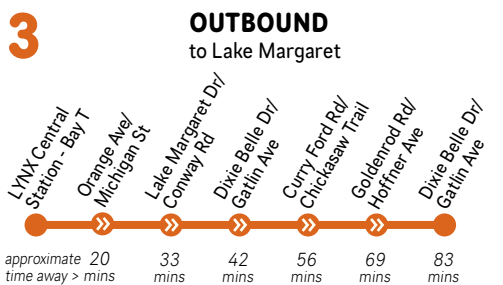

SEE ROUTE SCHEDULES FOR DETAILED INFO

- LYNX SuperStop
- Hospital
- Point of Interest

See brochure for **Orlando International Airport** for Links: 11, 42, 51, 111, FL407

BUS SERVICE FREQUENCY

To plan your trip or view full bus schedule visit golynx.com

EFFECTIVE APRIL 2019 - ALL BUS SERVICE FREQUENCIES ARE APPROXIMATE AND SUBJECT TO CHANGE

Times indicate departures from the BEGINNING of the route. Diagrams show major points on each Link – buses make additional local stops along the way.

MINS AFTER THE HOUR	MON-FRI	SAT	SUN/HOL
FIRST TRIP	6:05 am	6:02 am	5:50 am
DAY			
6-7 am		:02	:50
7-8 am	:05	:02, :57	
8 am-6 pm		:56	
EVE			
6-7 pm	:05	:57	:35
7-8 pm	:05, :55	:56	
8-9 pm		:55	
NIGHT			
9-10 pm	:50	:57	--
LAST TRIP	9:50 pm	9:57 pm	7:35 pm

MINS AFTER THE HOUR	MON-FRI	SAT	SUN/HOL
FIRST TRIP	5:30 am*	5:30 am*	5:15 am
DAY			
5 am-7 pm	:30	:30	:15
7-9 pm	:15	:15	
EVE			
7-9 pm	:15	:15	--
LAST TRIP	9:15 pm	9:15 pm	6:15 pm

* First trip from Dixie Belle Dr/Gatlin Ave at 5:19 am Mon-Fri and 5:25 am Saturday