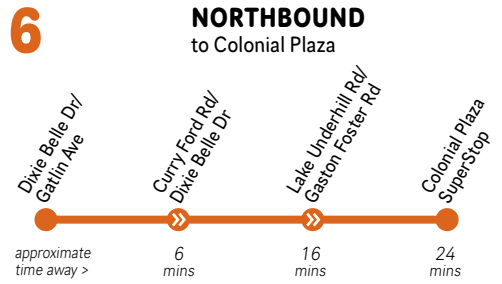

MINS AFTER THE HOUR	MON-FRI	SAT	SUN/HOL
FIRST TRIP	6:30 am	6:30 am	NO SERVICE
DAY	6:30 am-9 pm	:30	
LAST TRIP	8:30 pm	7:25 pm