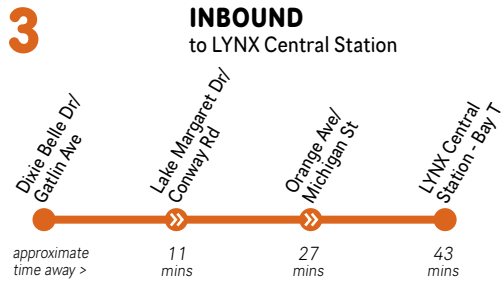

LEGEND

- Regular Links**
 - Service every 30 minutes or better during day times
 - Service every 60 minutes or less frequently
 - Select Service
- Connecting Links
- FastLinks**
Stops only as shown
- SunRail line and station**

SEE ROUTE SCHEDULES FOR DETAILED INFO

- LYNX SuperStop
- Hospital
- Point of Interest

See brochure for **Orlando International Airport** for Links: 11, 42, 51, 111, FL407

BUS SERVICE FREQUENCY

To plan your trip or view full bus schedule visit golynx.com

EFFECTIVE APRIL 2019 - ALL BUS SERVICE FREQUENCIES ARE APPROXIMATE AND SUBJECT TO CHANGE

Times indicate departures from the BEGINNING of the route. Diagrams show major points on each Link – buses make additional local stops along the way.

LYNX BUS SERVICE BROCHURES

- | | |
|--|--|
| A Apopka SuperStop | L LYNX Central Station |
| B Colonial Plaza SuperStop | M LYMMO |
| C Colonial Dr East/West | N Orlando International Airport |
| D Colonial Dr West/West Oaks Mall | O Poinciana Walmart Center |
| E Destination Parkway | P Rosemont SuperStop |
| F Dixie Belle Dr & Gatlin Ave | Q Sanford Seminole Centre |
| G FastLink Services | R SunRail Connections |
| H Fern Park SuperStop | S UCF Area |
| I Florida Mall SuperStop | T Disney Area |
| J Haines City | U Washington Shores SuperStop |
| K Kissimmee Intermodal Station | V Winter Park Village Area |