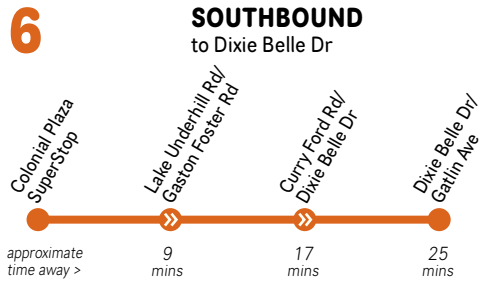

MINS AFTER THE HOUR	MON-FRI	SAT	SUN/HOL
FIRST TRIP	6:30 am	6:30 am	NO SERVICE
DAY	6:30 am-9 pm	:30	
LAST TRIP	8:30 pm	7:25 pm	

MINS AFTER THE HOUR	MON-FRI	SAT	SUN
FIRST TRIP	4:30 am	4:30 am	5:25 am
DAY			
5-6 am	:00, :30	:00, :30	:25
6-7 am			
7 am-6 pm			
EVE			
6-7 pm	:00, :30	:00, :35	
7-8 pm		:00, :30	
8-9 pm		:00, :30	
NIGHT			
9-10 pm	:00, :35	:00, :35	
10-11 pm	:05, :35	:05, :35	
LAST TRIP	11:05 pm	11:05 pm	10:25 pm

MINS AFTER THE HOUR	MON-FRI	SAT	SUN/HOL
FIRST TRIP	5:30 am*	5:30 am*	5:15 am
DAY			
5 am-7 pm	:30	:30	:15
7-9 pm	:15	:15	
EVE			
7-9 pm	:15	:15	--
LAST TRIP	9:15 pm	9:15 pm	6:15 pm

* First trip from Dixie Belle Dr/Gatlin Ave at 5:19 am Mon-Fri and 5:25 am Saturday