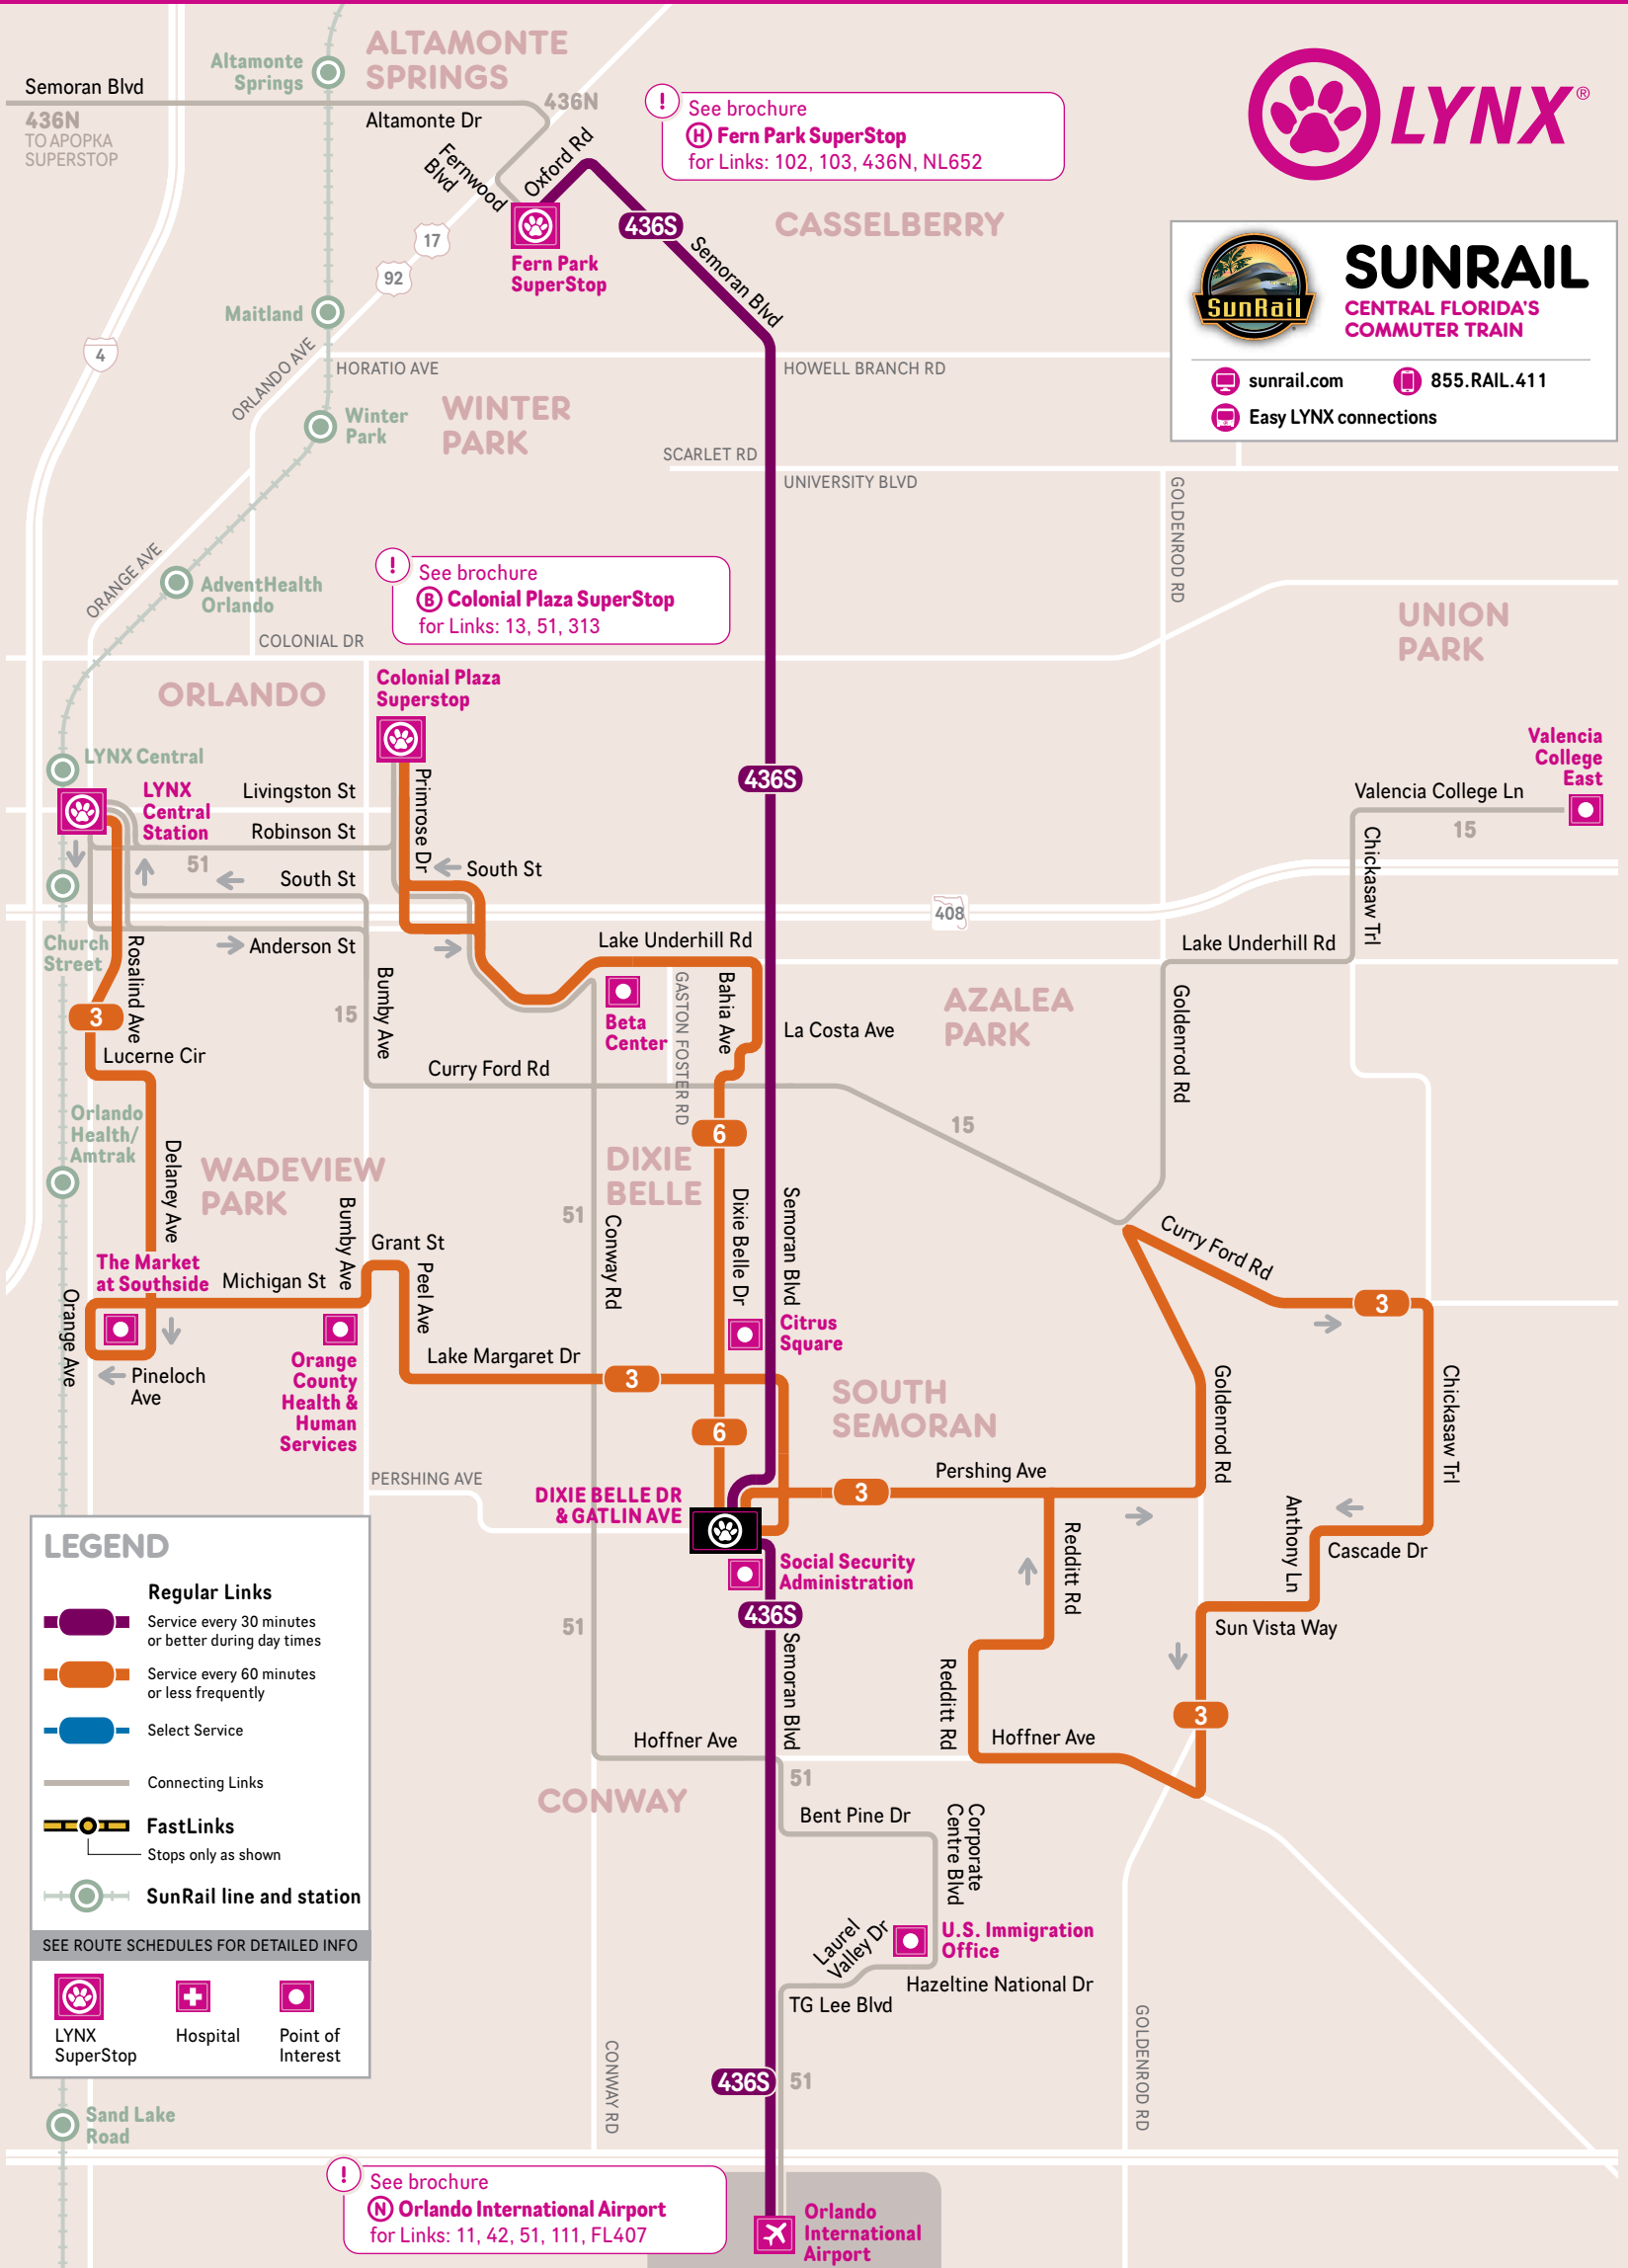

DIXIE BELLE DR & GATLIN AVE

Schematic Map
Not to Scale

SUNRAIL
CENTRAL FLORIDA'S COMMUTER TRAIN

sunrail.com 855.RAIL.411

Easy LYNX connections

LEGEND

- **Regular Links**
  - Service every 30 minutes or better during day times
  - Service every 60 minutes or less frequently
  - Select Service
- Connecting Links
- **FastLinks**
  Stops only as shown
- **SunRail line and station**

SEE ROUTE SCHEDULES FOR DETAILED INFO

- LYNX SuperStop
- Hospital
- Point of Interest

See brochure for **Orlando International Airport** for Links: 11, 42, 51, 111, FL407