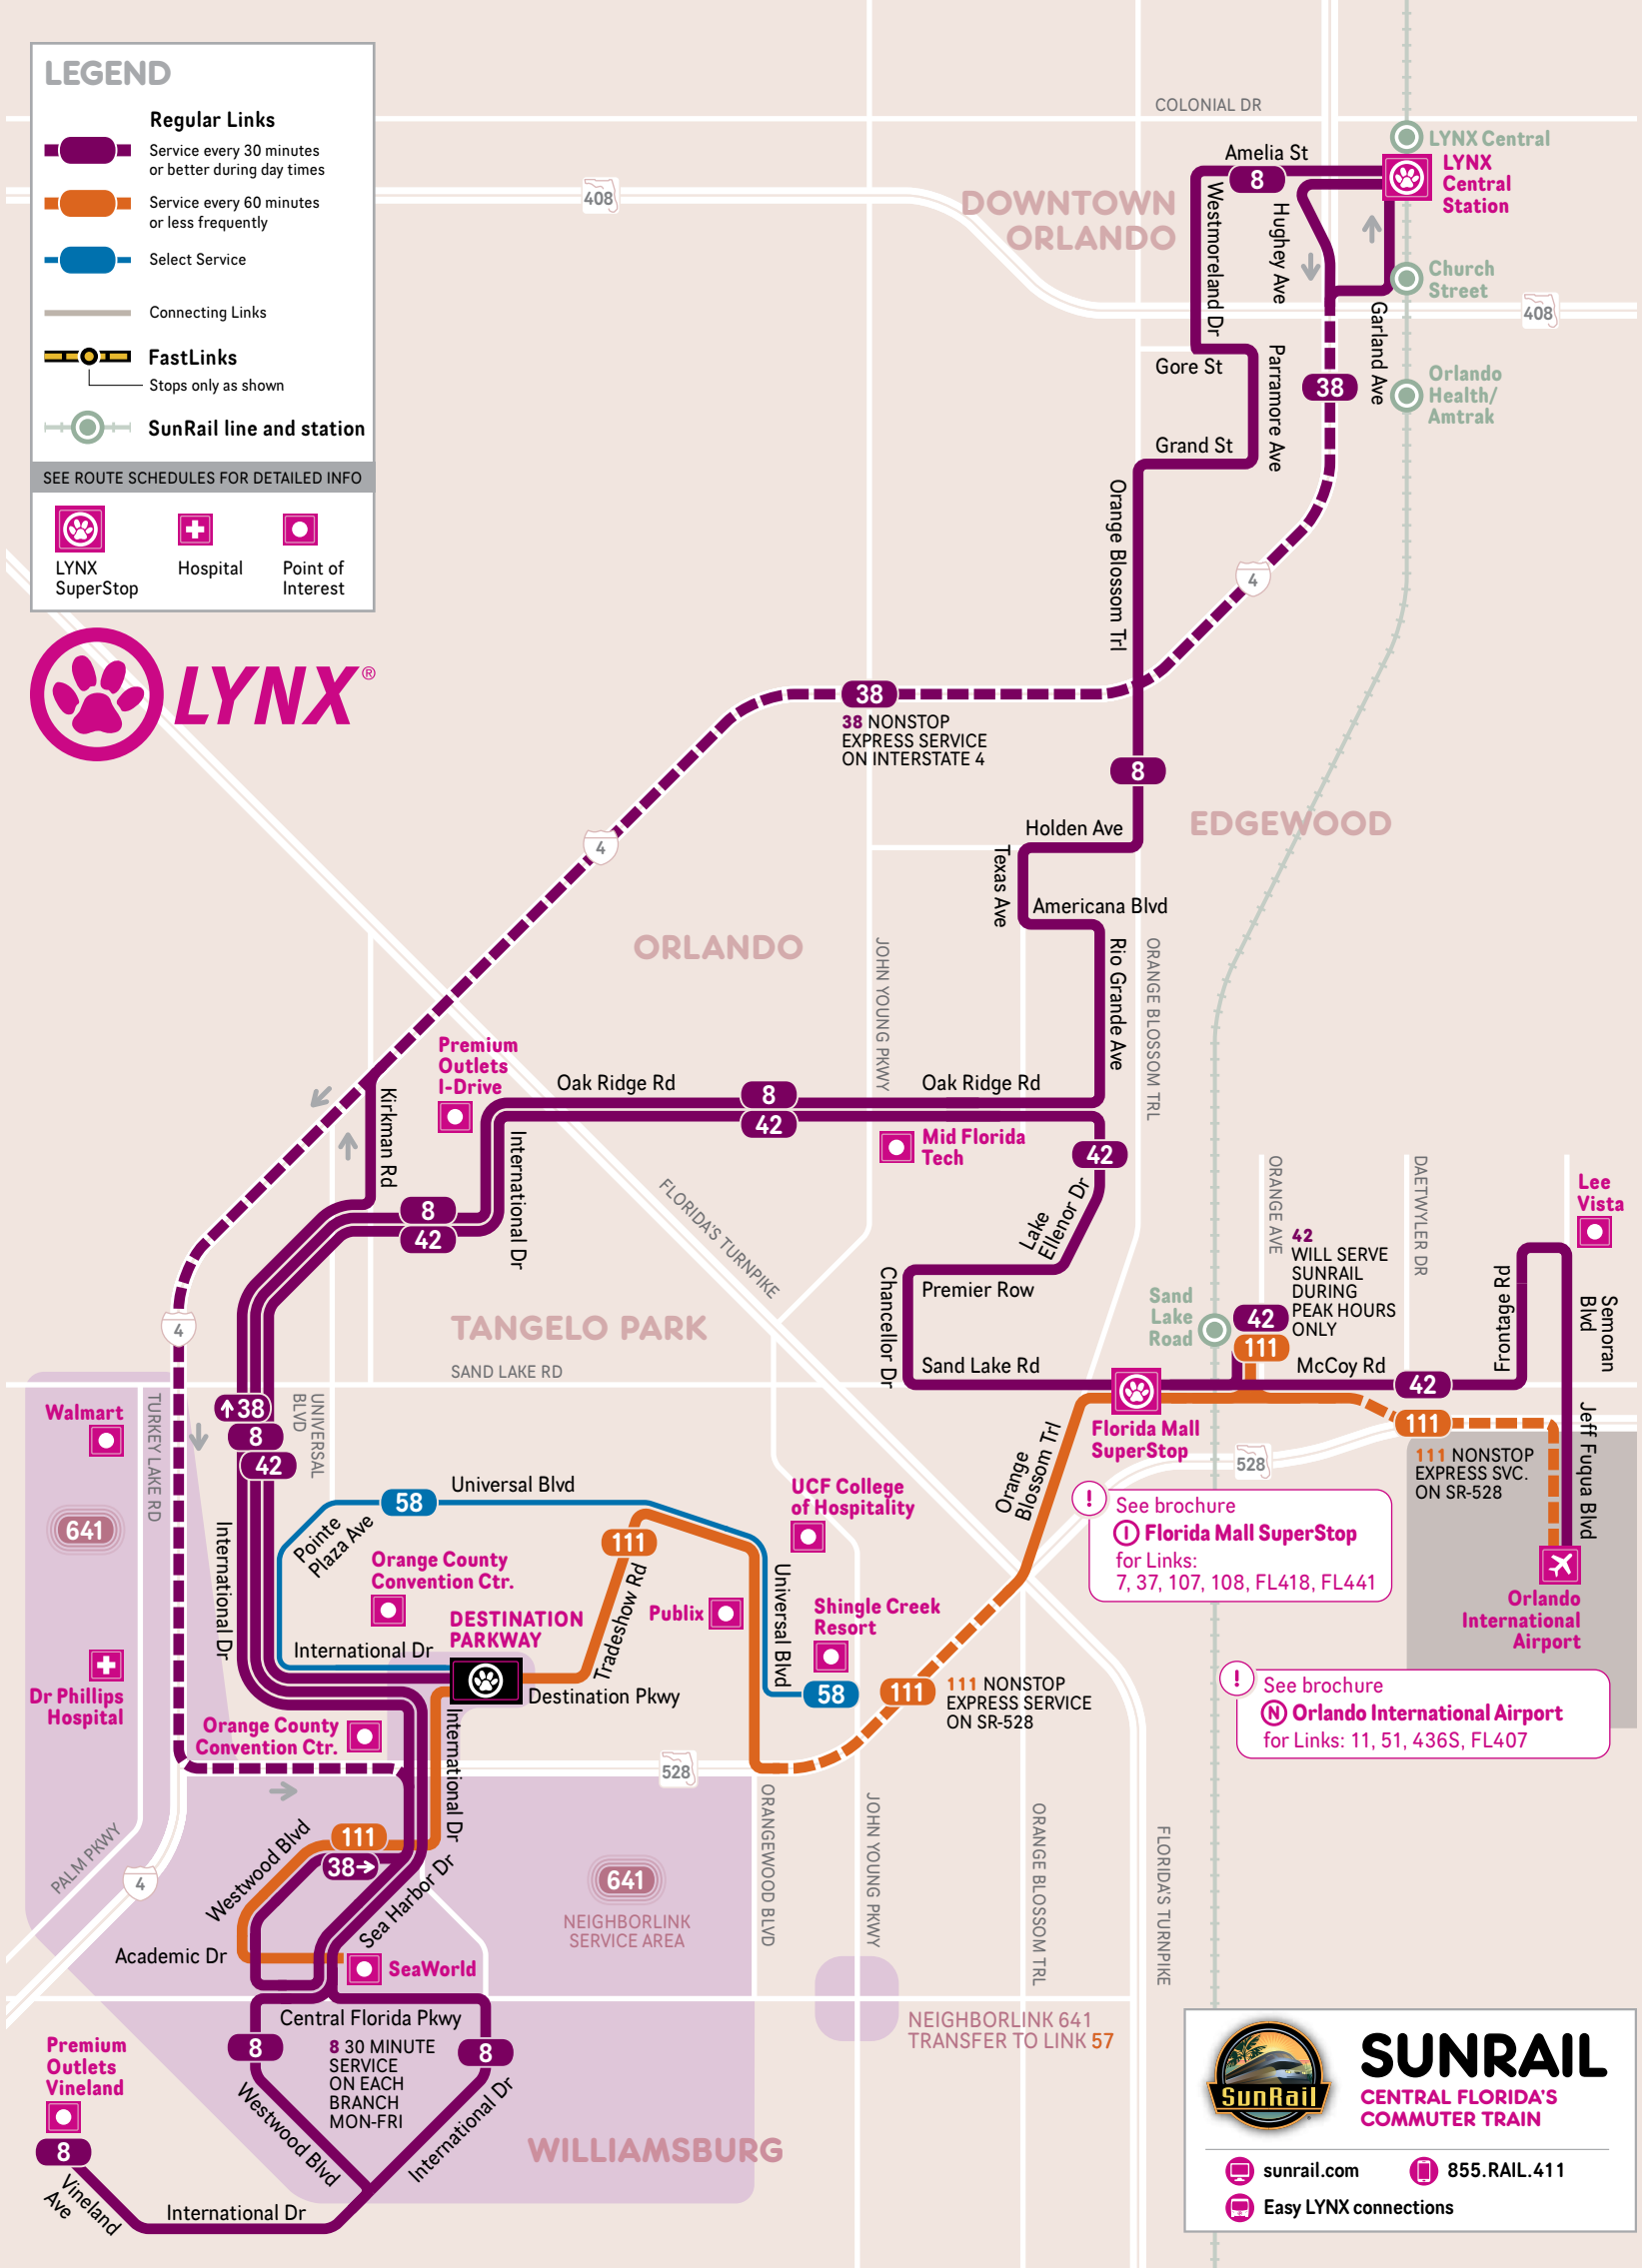

DESTINATION PARKWAY

Schematic Map
Not to Scale

LEGEND

- **Regular Links**
  - Service every 30 minutes or better during day times
  - Service every 60 minutes or less frequently
  - Select Service
- Connecting Links
- **FastLinks**
  - Stops only as shown
- **SunRail line and station**

SEE ROUTE SCHEDULES FOR DETAILED INFO

- LYNX SuperStop
- Hospital
- Point of Interest