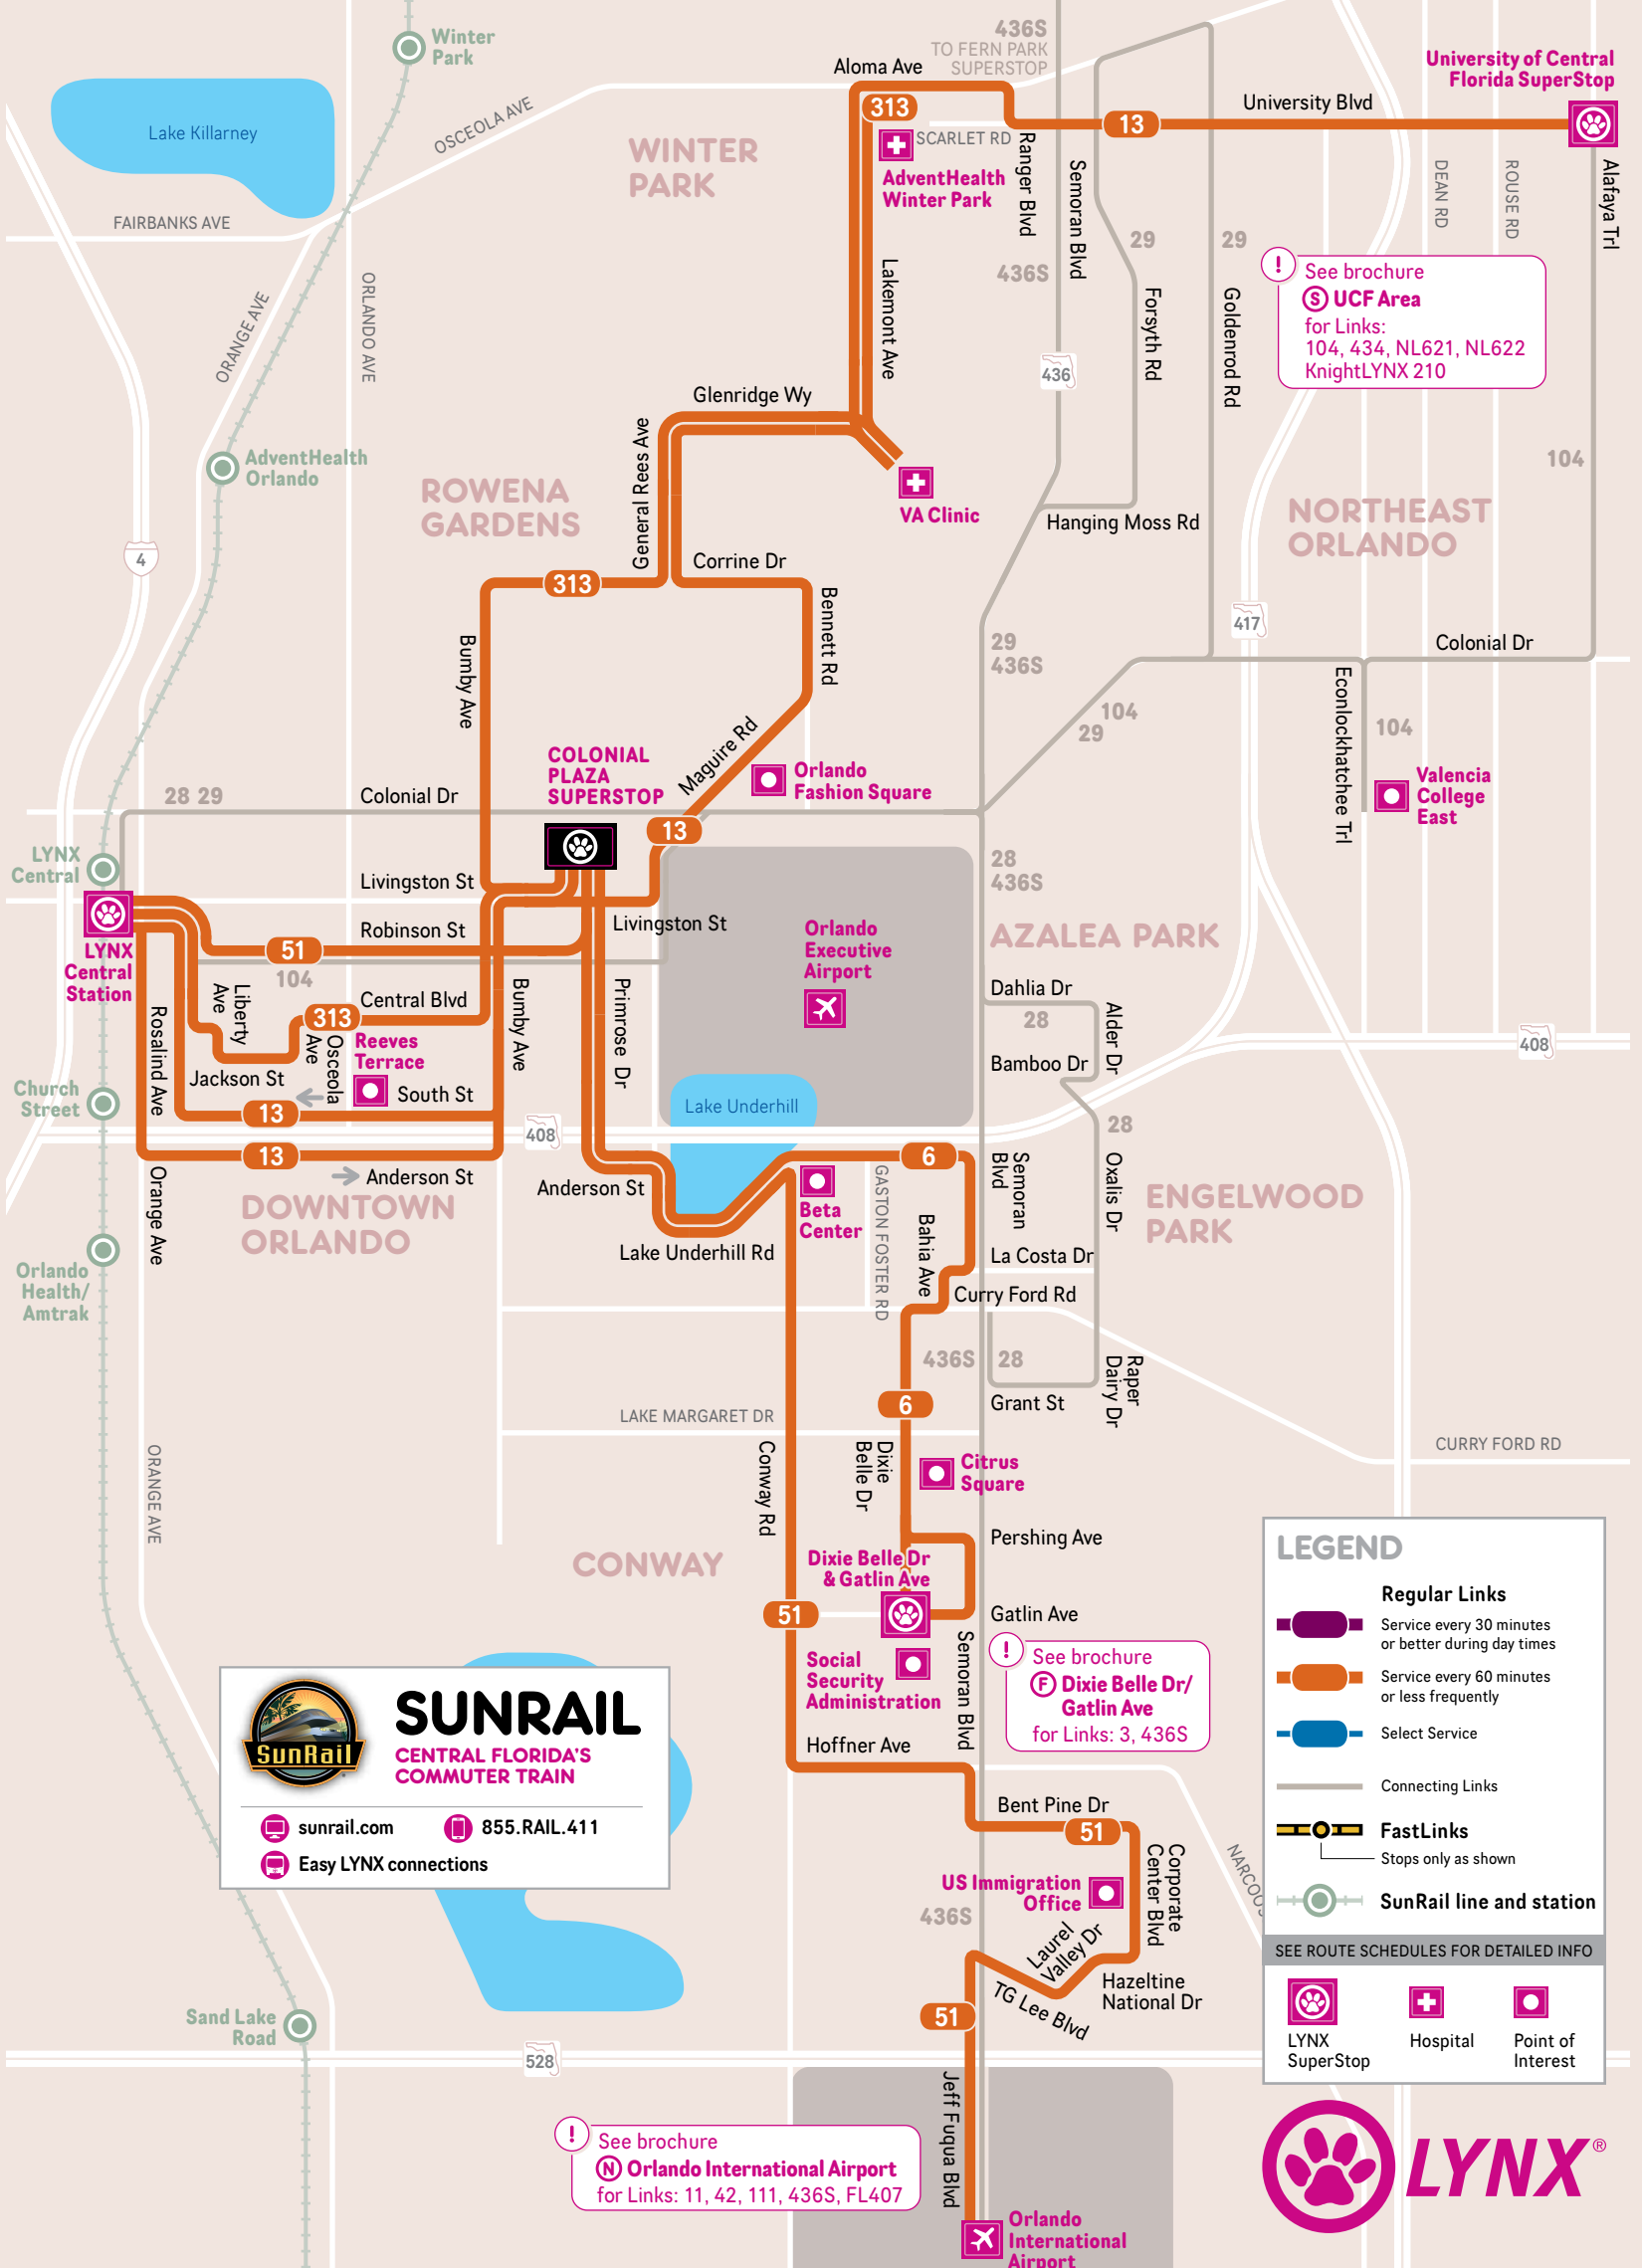

COLONIAL PLAZA SUPERSTOP

Schematic Map
Not to Scale

See brochure for Links: 104, 434, NL621, NL622 KnightLYNX 210

See brochure for Links: 3, 436S

See brochure for Links: 11, 42, 111, 436S, FL407

SUNRAIL
CENTRAL FLORIDA'S COMMUTER TRAIN

sunrail.com 855.RAIL.411
Easy LYNX connections

LEGEND

- **Regular Links**
  - Service every 30 minutes or better during day times
  - Service every 60 minutes or less frequently
  - Select Service
- Connecting Links
- **FastLinks**
  - Stops only as shown
- **SunRail line and station**

SEE ROUTE SCHEDULES FOR DETAILED INFO

- LYNX SuperStop
- Hospital
- Point of Interest