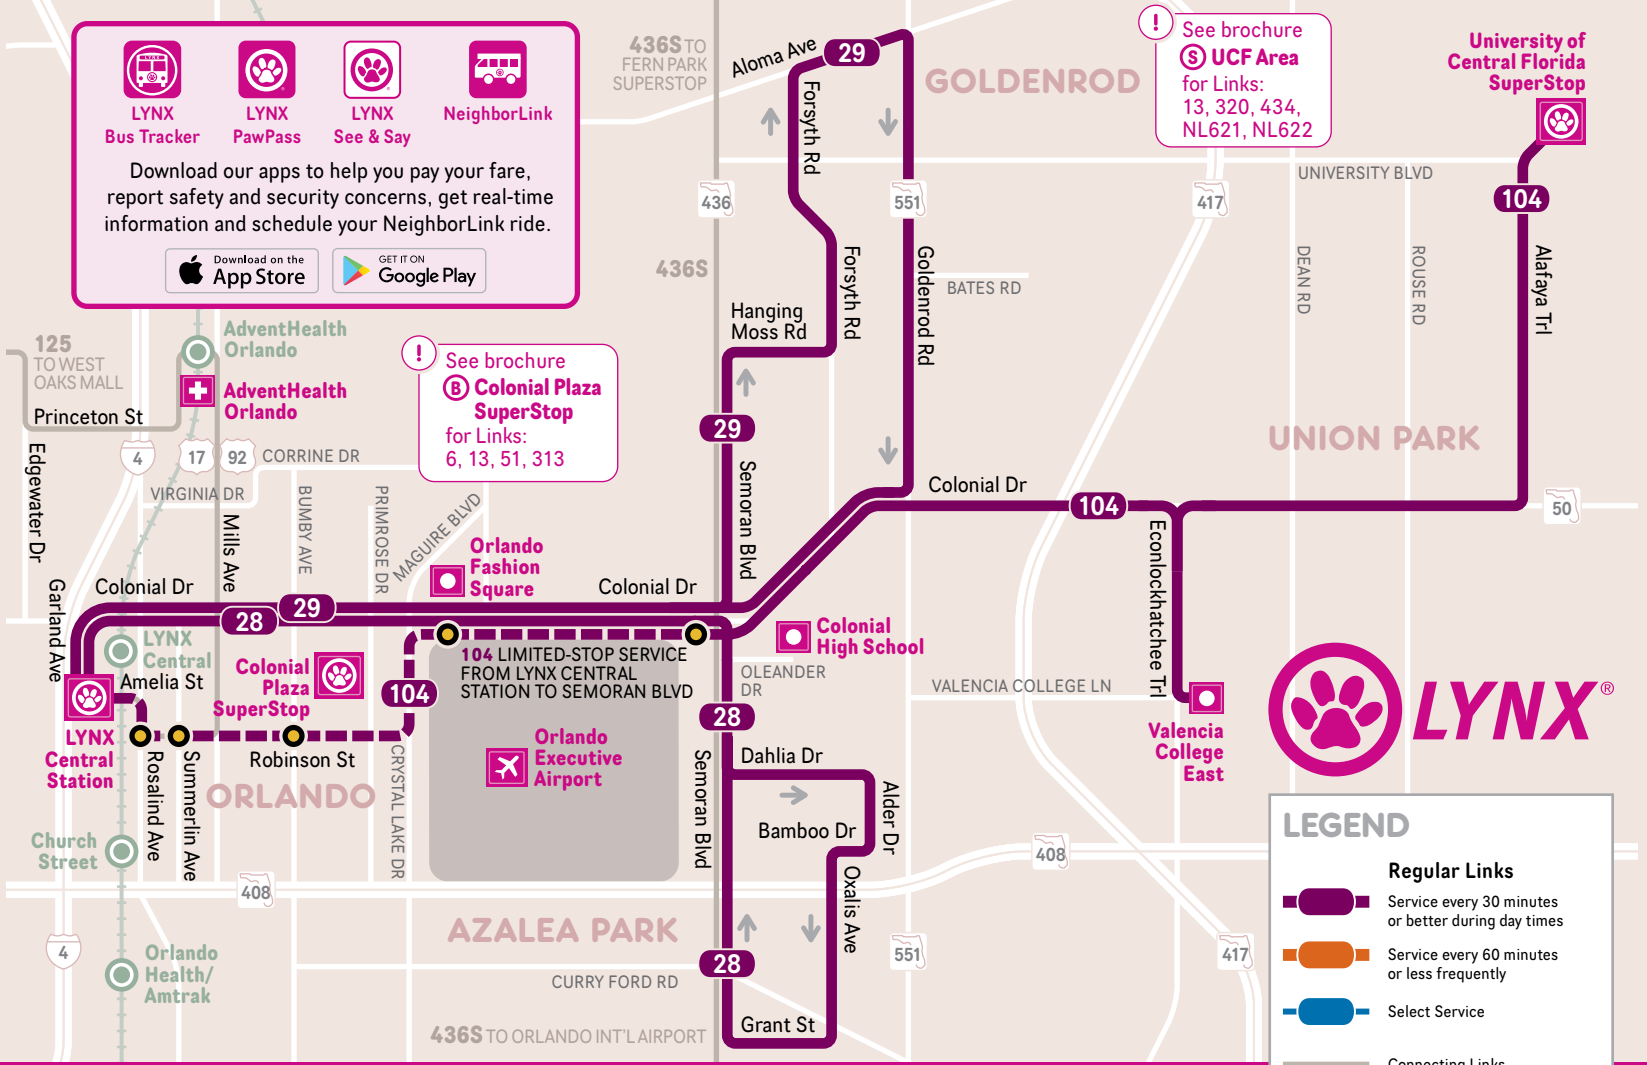

EAST COLONIAL DRIVE

Schematic Map
Not to Scale