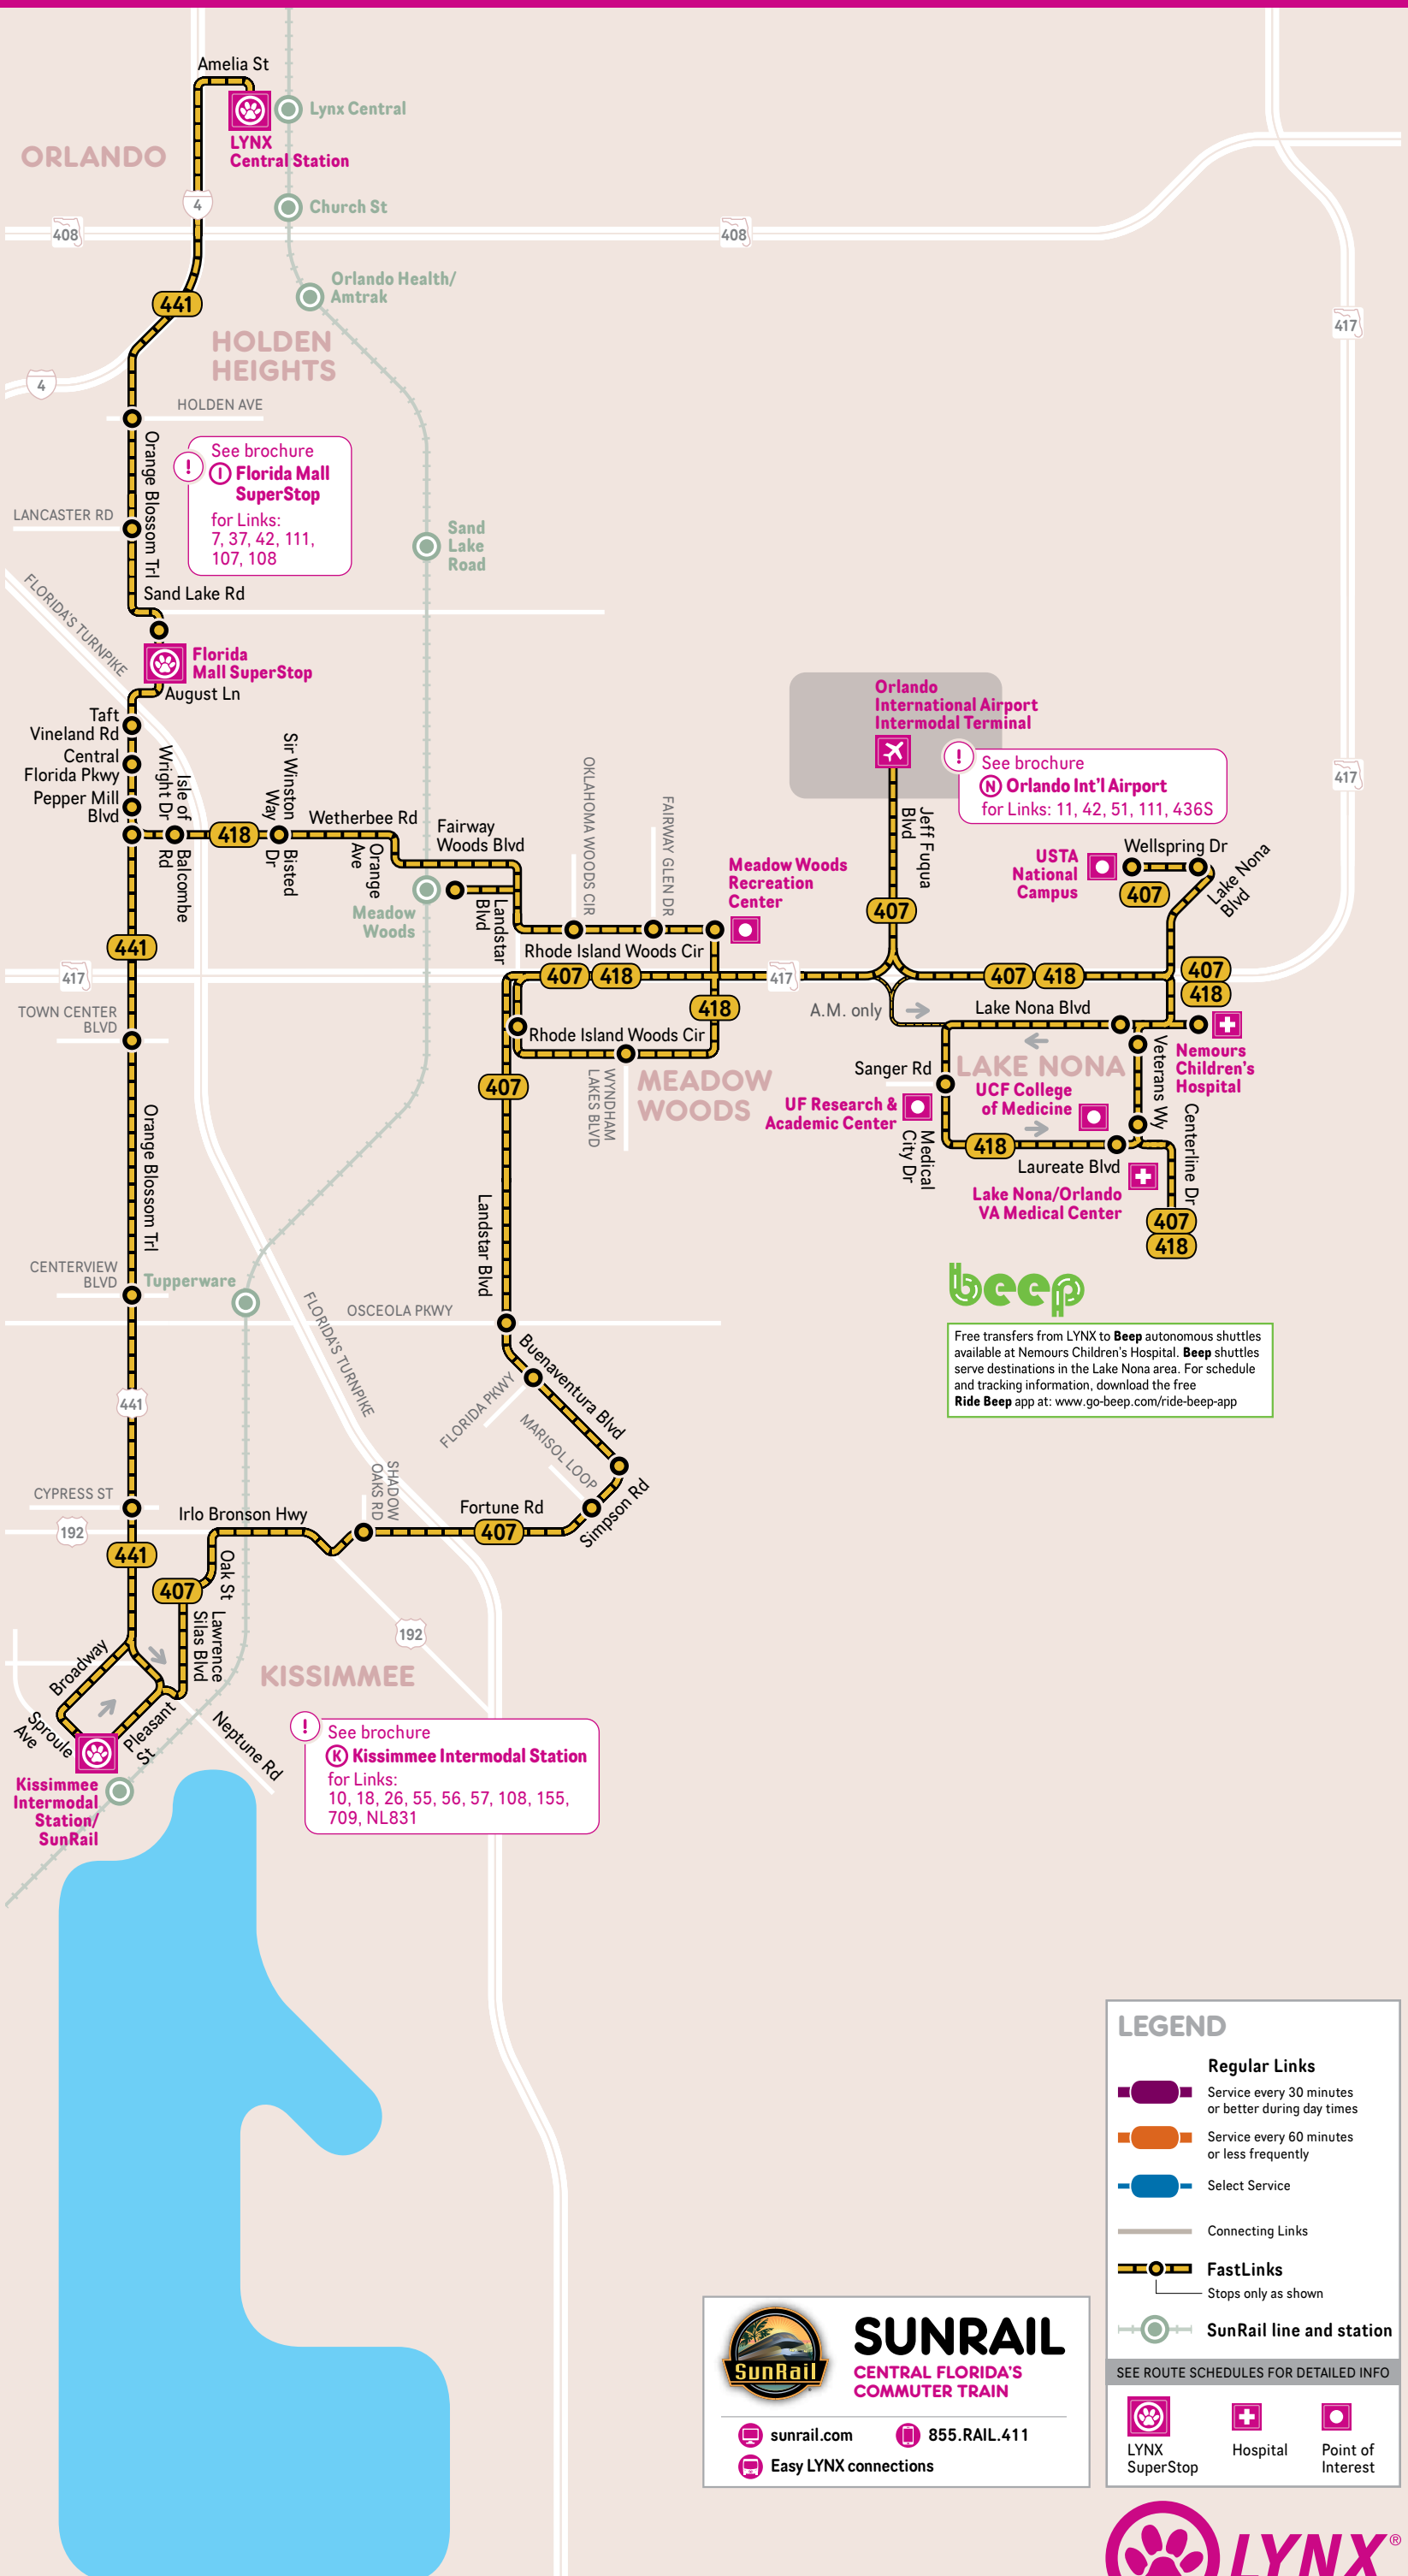

WELCOME ABOARD!

LYNX operates 80 Links to great places throughout Central Florida. If you don't see your destination here, **CONTACT US** and we can connect you to the right Link for your trip.

Riding LYNX is also easy on your wallet. You can pay for your trip as you board the bus:

ONE RIDE	ALL-DAY	
$2.00 Regular	$4.50 Regular	Link 709 and LYMMO are currently Fare Free.
$1.00 with LYNX discount fare ID	$2.25 with LYNX discount fare ID	Please see individual Link schedules for more information.
		EXACT FARE REQUIRED No change given.

Ready to roll? Look inside for more info...

LYNX is the public transit provider for Orange, Osceola and Seminole counties. Additional connectivity with Lake and Polk counties.

CONTACT US for information on fares, bus stops, schedules and trip planning:

407-841-5969 phone

golynx.com web

THANK YOU FOR RIDING LYNX!

BROCHURE

FastLink
407, 418, 441

DIRECT SERVICE TO:

Downtown Orlando	Medical City
Florida Mall	Orlando Int'l Airport
Kissimmee	
Meadow Woods	
SunRail Station	

Effective:
APRIL 2022

Other accessible formats available upon request

FASTLINK SERVICES

Schematic Map
Not to Scale

Free transfers from LYNX to Beep autonomous shuttles available at Nemours Children's Hospital. **Beep** shuttles serve destinations in the Lake Nona area. For schedule and tracking information, download the free **Ride Beep** app at: www.go-beep.com/ride-beep-app

LEGEND

- **Regular Links**
  - Service every 30 minutes or better during day times
  - Service every 60 minutes or less frequently
  - Select Service
- Connecting Links
- **FastLinks**
  - Stops only as shown
- **SunRail line and station**

SEE ROUTE SCHEDULES FOR DETAILED INFO

- LYNX SuperStop
- Hospital
- Point of Interest

SUNRAIL
CENTRAL FLORIDA'S COMMUTER TRAIN

sunrail.com 855.RAIL.411

Easy LYNX connections