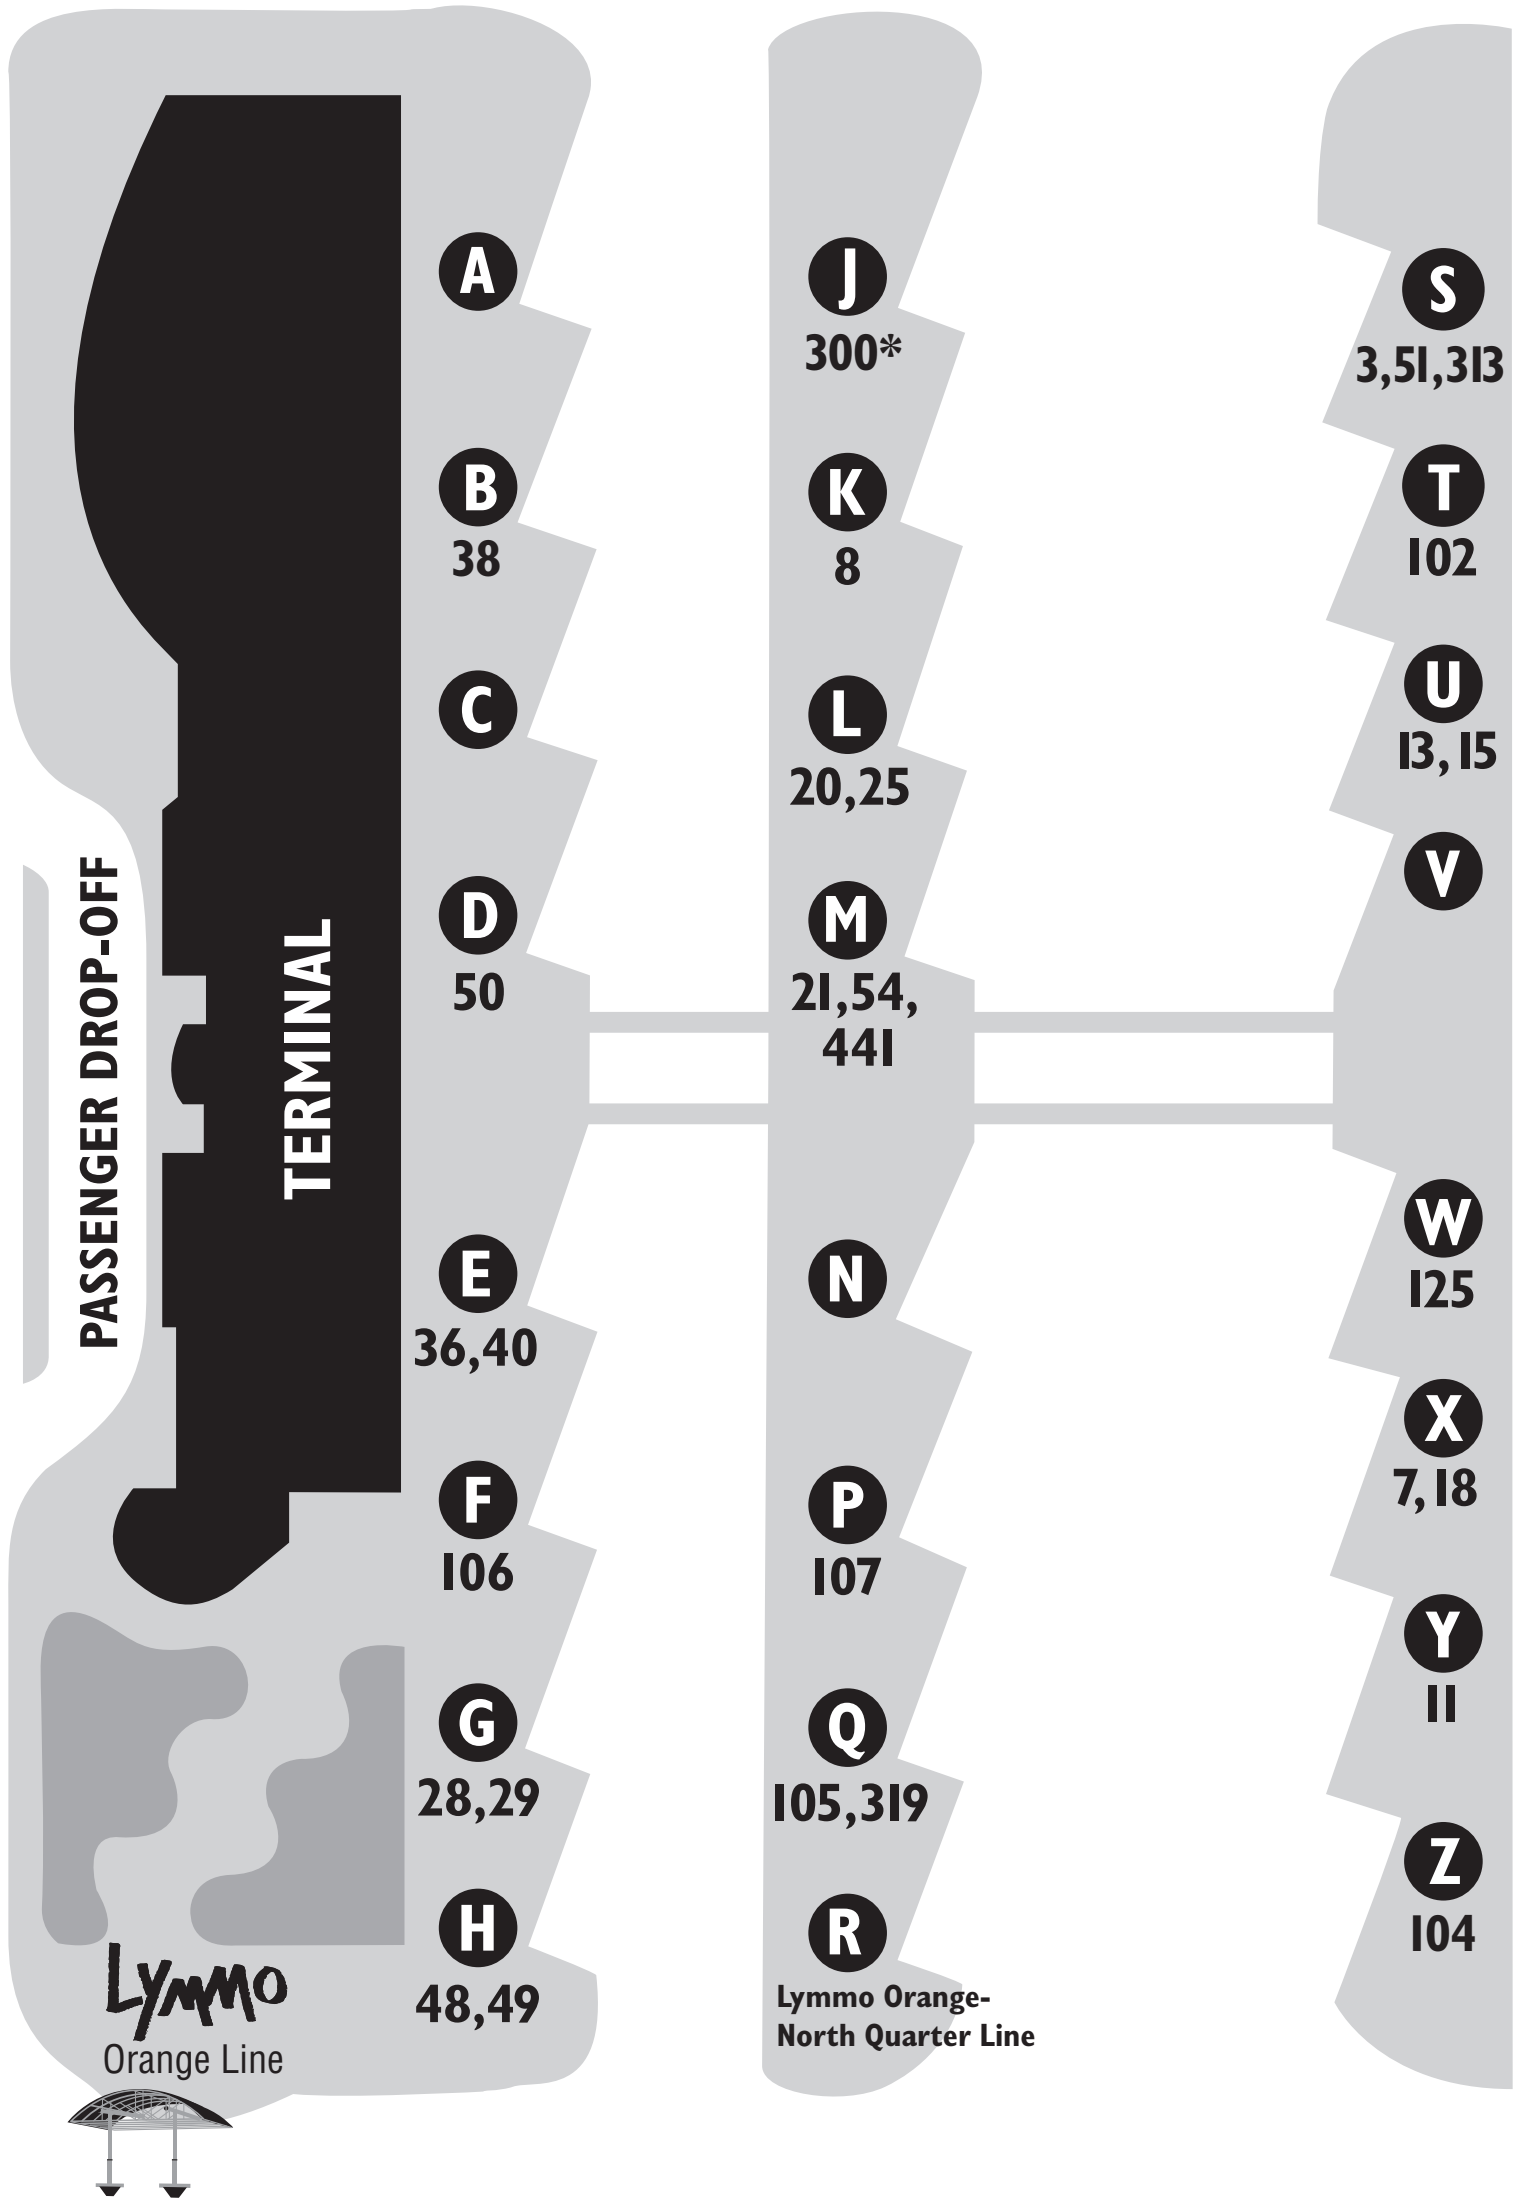

LYNX[®] Central Station Bay Map

AMELIA ST.

GARLAND AVE.

LIVINGSTON ST.

*Indicates limited trips (Please refer to individual schedules)