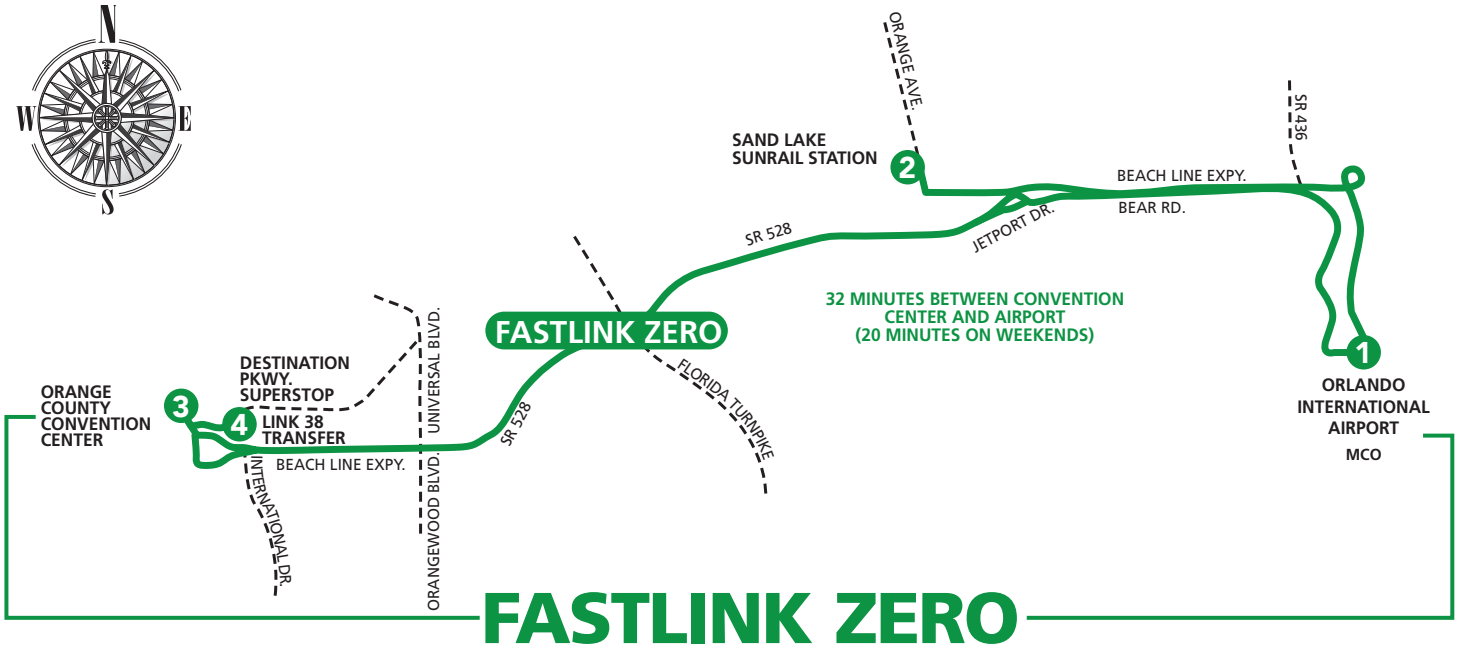

FASTLINK ZERO

ZERO-EMISSION SERVICE DEMONSTRATION

FASTLINK ZERO

Orlando International Airport to Orange County Convention Center

SERVING:

Orange County Convention Center
 International Drive
 Sand Lake Rd. SunRail Station
 Destination Parkway SuperStop

NO FASTLINK ZERO SERVICE ON THANKSGIVING HOLIDAY - NOV. 25TH

WEEKDAY SCHEDULE

ORLANDO INTERNATIONAL AIRPORT TO CONVENTION CENTER				CONVENTION CENTER TO ORLANDO INTERNATIONAL AIRPORT			
1	2	3	4	4	3	2	1
ORLANDO INTERNATIONAL AIRPORT	SAND LAKE SUNRAIL	CONVENTION CENTER	DESTINATION PARKWAY SUPERSTOP	DESTINATION PARKWAY SUPERSTOP	CONVENTION CENTER	SAND LAKE SUNRAIL	ORLANDO INTERNATIONAL AIRPORT
7:25	7:39	7:57	8:03	7:05	7:10	7:28	7:40
8:25	8:39	8:57	9:03	8:05	8:10	8:28	8:40
9:25	9:39	9:57	10:03	9:05	9:10	9:28	9:40
10:25	10:39	10:57	11:03	10:05	10:10	10:28	10:40
11:25	11:39	11:57	12:03	11:05	11:10	11:28	11:41
12:25	12:39	12:57	1:03	12:05	12:10	12:28	12:41
1:25	1:39	1:57	2:03	1:05	1:10	1:28	1:41
2:25	2:39	2:57	3:03	2:05	2:10	2:28	2:41
3:25	3:39	3:57	4:03	3:05	3:10	3:28	3:41
4:25	4:39	4:57	5:03	4:05	4:10	4:28	4:42
5:25	5:39	5:57	6:03	5:05	5:10	5:28	5:42
6:25	6:39	6:57	7:03	6:05	6:10	6:28	6:42

P.M. TIMES ARE SHOWN IN BOLD

WEEKEND SCHEDULE

ORLANDO INTERNATIONAL AIRPORT TO CONVENTION CENTER				CONVENTION CENTER TO ORLANDO INTERNATIONAL AIRPORT			
1	2	3	4	4	3	2	1
ORLANDO INTERNATIONAL AIRPORT	SAND LAKE SUNRAIL	CONVENTION CENTER	DESTINATION PARKWAY SUPERSTOP	DESTINATION PARKWAY SUPERSTOP	CONVENTION CENTER	SAND LAKE SUNRAIL	ORLANDO INTERNATIONAL AIRPORT
7:40		7:58	8:04	7:05	7:11		7:30
8:40		8:58	9:04	8:05	8:11		8:30
9:40		9:58	10:04	9:05	9:11		9:30
10:40		10:58	11:04	10:05	10:11		10:30
11:40		11:58	12:04	11:05	11:11		11:30
12:40		12:58	1:04	12:05	12:11		12:30
1:40		1:58	2:04	1:05	1:11		1:30
2:40		2:58	3:04	2:05	2:11		2:30
3:40		3:58	4:04	3:05	3:11		3:30
4:40		4:58	5:04	4:05	4:11		4:30
5:40		5:58	6:04	5:05	5:11		5:30
6:40		6:58	7:04	6:05	6:11		6:30
7:40		7:58	8:04	7:05	7:11		7:30
8:40		8:58	9:04	8:05	8:11		8:30